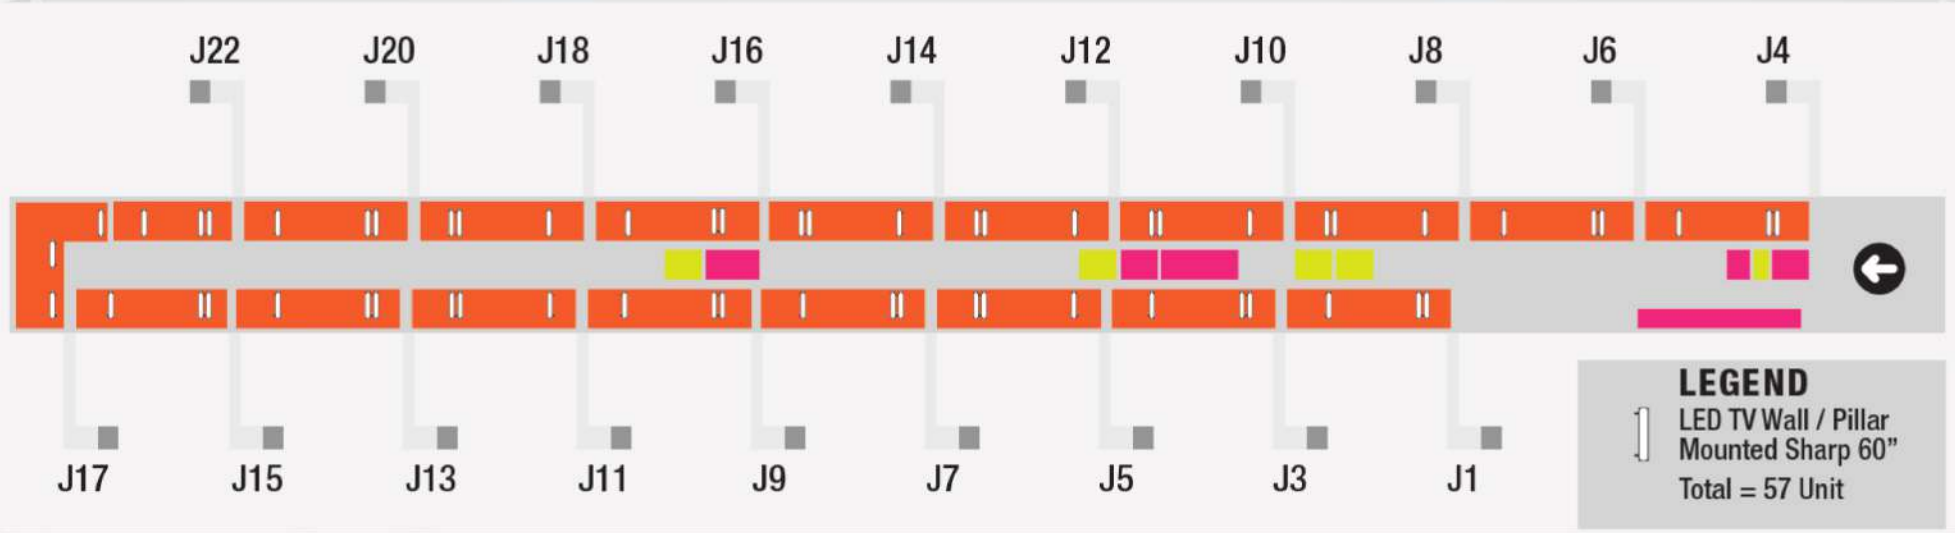

Total = 6 Unit

**Immigration International Arrival at
Level 3**

FLOOR PLAN 2

LEGEND

 LED TV Wall/ Pillar Mounted 2 Unit

Total = 2 Unit

Level 2 (Food Garden)

LEGEND

-  LED TV Trio
57 Unit
-  LED TV
Single Stand
18 Unit
-  LED TV Wall
Mounted
2 Unit

Total = 77 Unit

**Satellite Building Passenger (International)
Level 1**

LEGEND

LED TV Pillar
Mounted Size
44 Unit

Total = 42 Unit

Contact Pier (Domestic) Level 3

Take your brand to greater heights

KLIA 2

RIMBUN HYBRIDTV BROADCAST SDN BHD (959703-D)

FOOD COURT (LEVEL 3) SATELLITE BUILDING

PIER J (LEVEL 1A) DOMESTIC DEPARTURE / ARRIVAL

LEGEND
 | LED TV Wall / Pillar Mounted Sharp 60"
 Total = 57 Unit

PIER K (LEVEL 1A) DOMESTIC & INTERNATIONAL DEPARTURE

PIER L (LEVEL 2) INTERNATIONAL DEPARTURE

PIER Q (LEVEL 1A) INTERNATIONAL DEPARTURE

PIER P (LEVEL 1A) INTERNATIONAL DEPARTURE