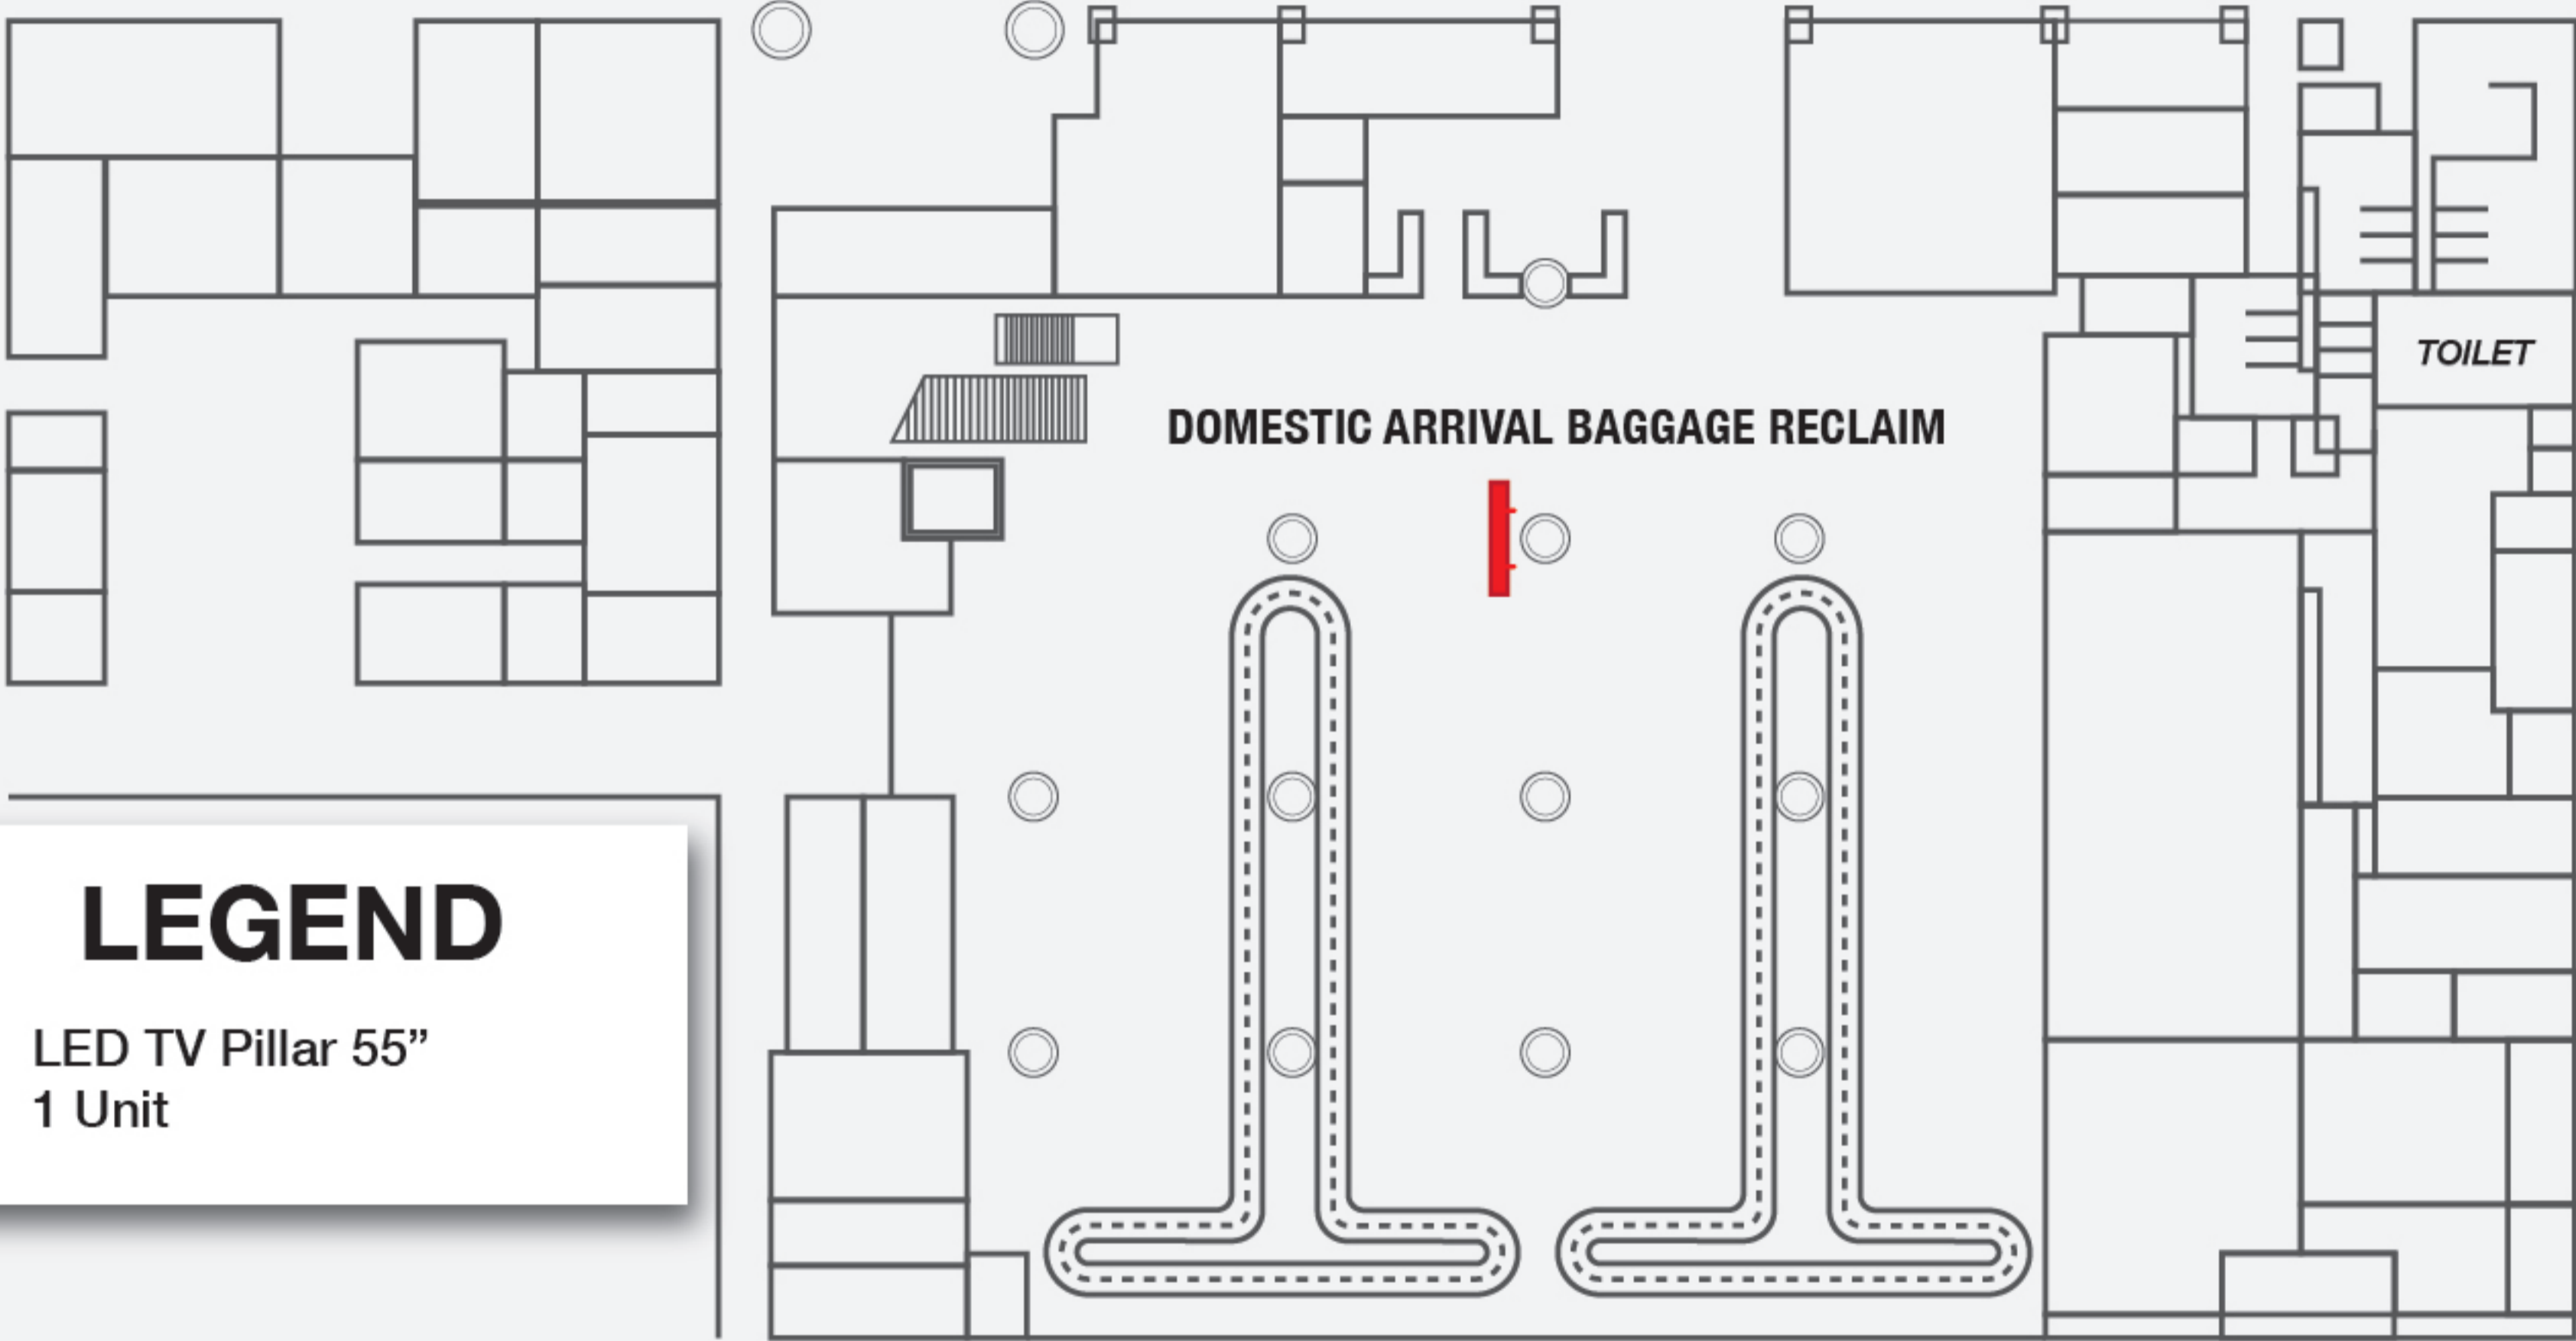

VIP ROOM

BOARDING GATE (DOMESTIC)

- TV :
- SAMSUNG 55" HANGING (3 UNIT)
 - SAMSUNG 55" PILLAR (6 UNIT)
- SIM :
- UMOBILE - 2 SIM

BOARDING GATE (INTERNATIONAL)

BOARDING GATE (INTERNATIONAL)

Take your brand to greater heights

KCH

RIMBUN HYBRIDTV BROADCAST SDN BHD (959703-D)

LEGEND

 LED TV Pillar 60"
2 Unit

BAGGAGE AREA (DOMESTIC/INTERNATIONAL)

DOMESTIC ARRIVAL

LEGEND

 LED TV Pillar 55"
1 Unit

BAGGAGE AREA (DOMESTIC WITHIN SARAWAK)

LEGEND

 LED TV Pillar 55"
6 Unit

 Digital Signage
Wall Mounted 4ft x 10ft
1 Unit

FOOD COURT

LEGEND

-  LED TV
Hanging 55"
8 Unit

BOARDING GATE (DOMESTIC/INTERNATIONAL)

LEGEND

-  LED TV
Standee 55"
3 Unit
-  Digital Signage
Wall Mounted 4ft x 10ft
1 Unit

BOARDING GATE (DOMESTIC)

FOOD COURT

LEGEND

-  LED TV Standee 55" 2 Unit
-  LED TV Pillar 55" 3 Unit

BOARDING GATE (DOMESTIC)