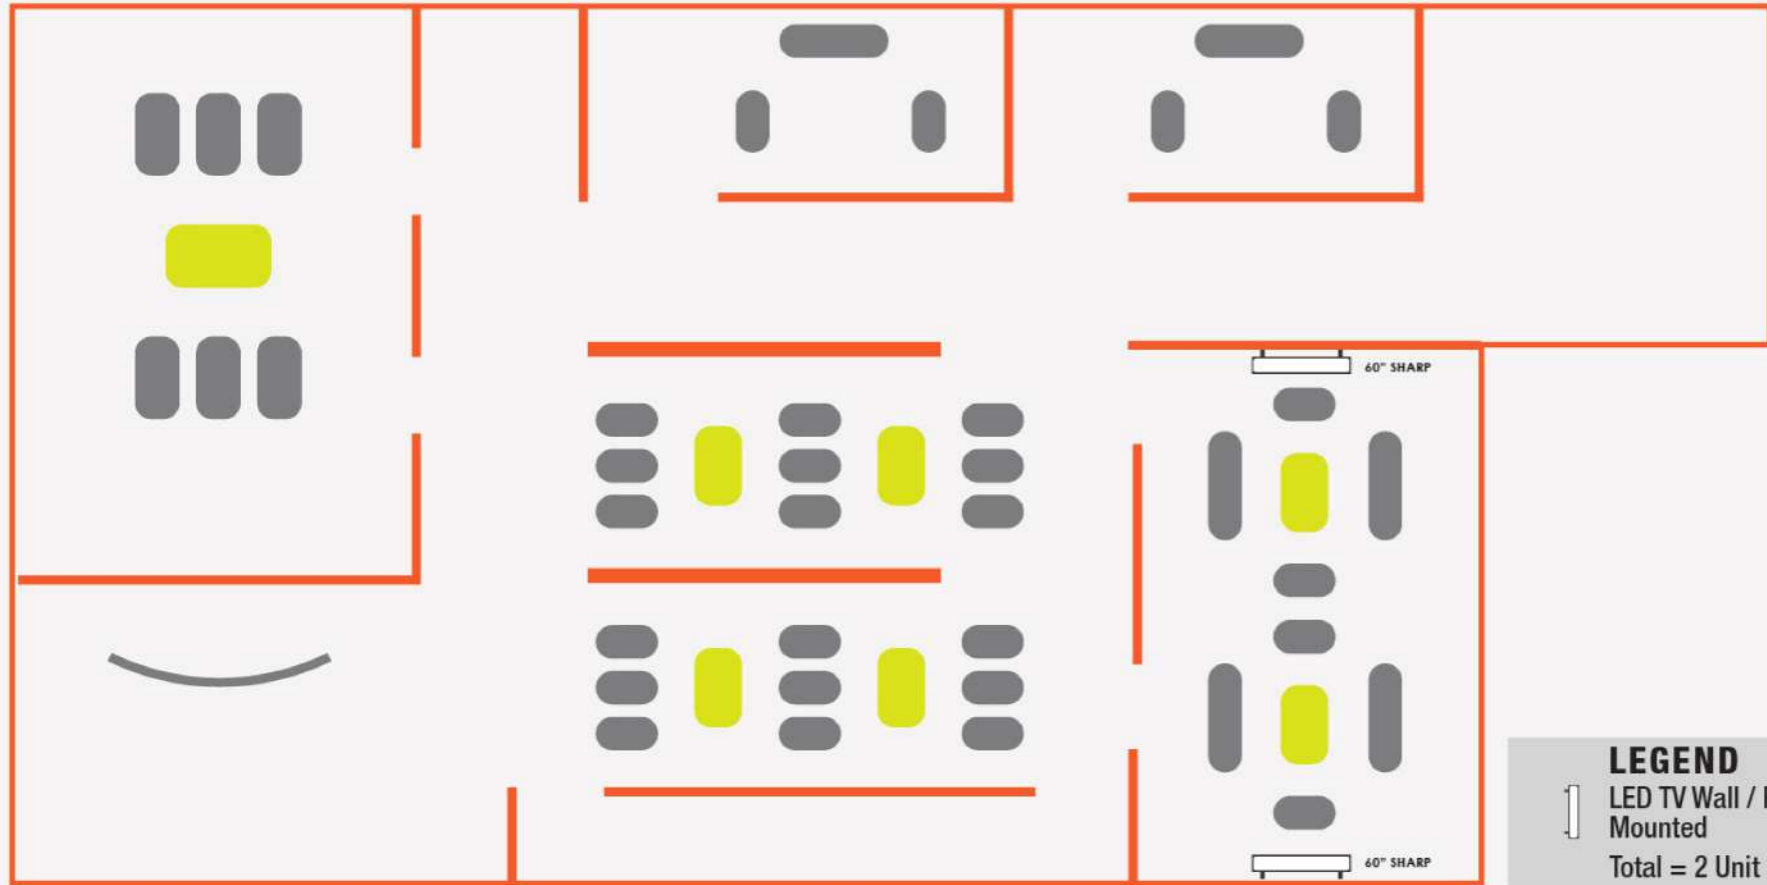

LEGEND
 | LED TV Wall / Pillar Mounted Sharp 60"
 Total = 57 Unit

PIER K (LEVEL 1A) DOMESTIC & INTERNATIONAL DEPARTURE

PIER L (LEVEL 2) INTERNATIONAL DEPARTURE

PIER Q (LEVEL 1A) INTERNATIONAL DEPARTURE

PIER P (LEVEL 1A) INTERNATIONAL DEPARTURE

INTERNATIONAL ARRIVAL, PUBLIC CONCOURSE (LEVEL 2)

INTERNATIONAL ARRIVAL & QUEUE AREA

SATELLITE BUILDING (LEVEL 3)

VIP LOUNGE (LEVEL 3) MAIN TERMINAL BUILDING

Take your brand to greater heights

BKI

RIMBUN HYBRIDTV BROADCAST SDN BHD (959703-D)

DEPARTURE HALL

- TV :
- SAMSUNG 55" PILLAR (2 UNIT)
- SIM :
- UMOBILE - 1 SIM

ARRIVAL HALL

TV :
- SAMSUNG 55" PILLAR (10 UNIT)
SIM :
- UMOBILE - 2 SIM

BAGGAGE AREA (DOMESTIC / INTERNATIONAL)

TV :
- SAMSUNG 55" STANDEE (4 UNIT)
SIM :
- UMOBILE - 2 SIM

VIP ROOM

BOARDING GATE (DOMESTIC)

- TV :
- SAMSUNG 55" HANGING (3 UNIT)
 - SAMSUNG 55" PILLAR (6 UNIT)
- SIM :
- UMOBILE - 2 SIM

BOARDING GATE (INTERNATIONAL)

BOARDING GATE (INTERNATIONAL)

Take your brand to greater heights