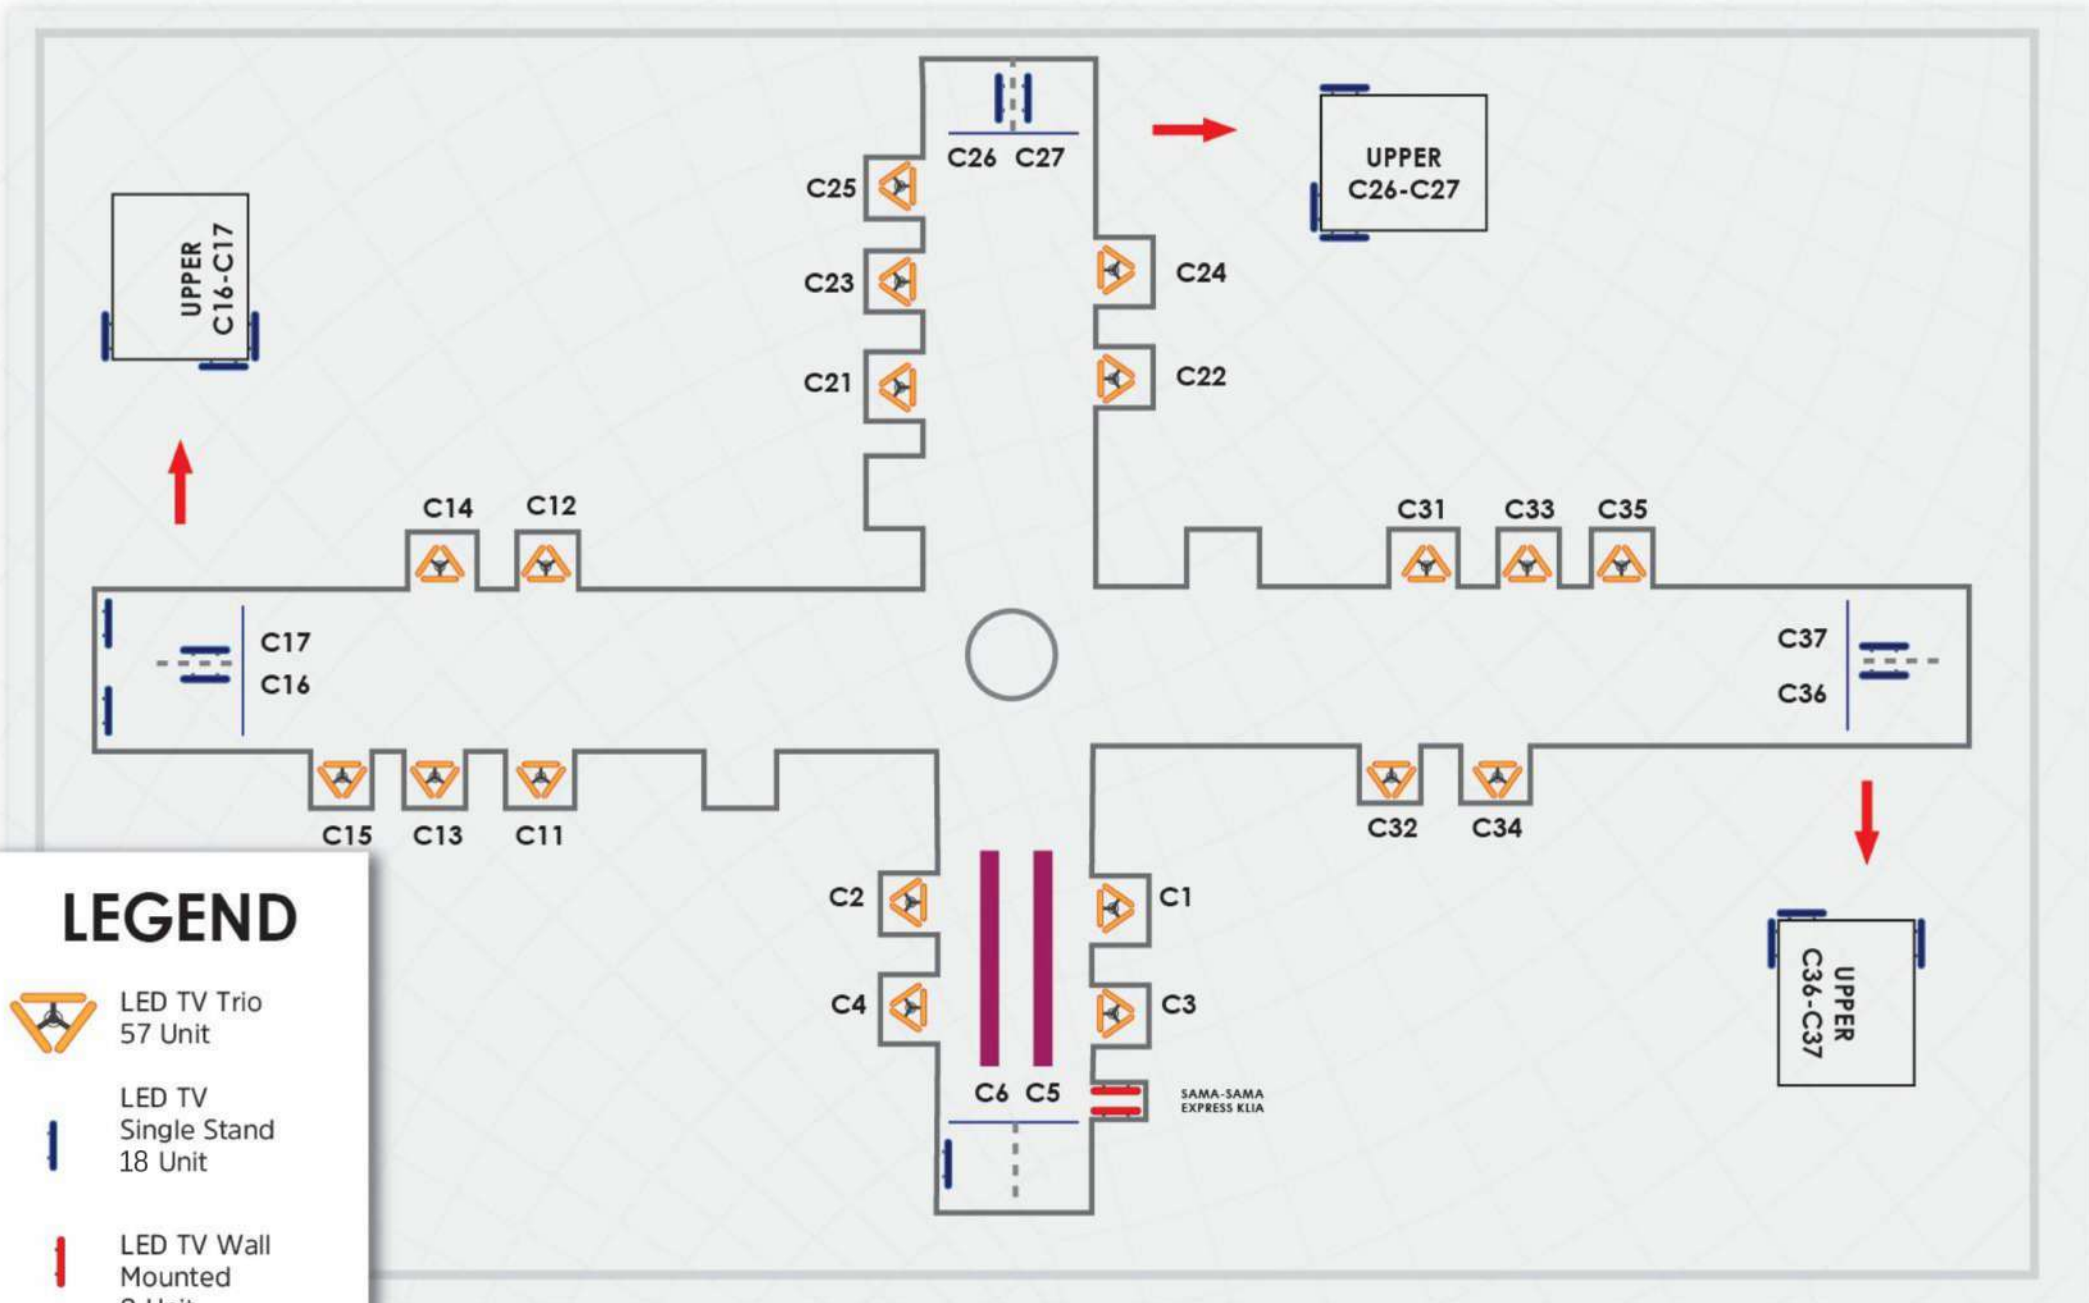

LEGEND

-  LED TV Wall / Pillar Mounted
35 Unit
-  LED TV Back to Back New
6 Unit
-  LED TV Single Stand Old
1 Unit
-  LED TV Back to Back Old
2 Unit

Total = 43 Unit

Arrival Hall at Level 3

LEGEND

 LED TV Pillar
Mounted Size
6 Unit

Total = 6 Unit

**Immigration International Arrival at
Level 3**

FLOOR PLAN 2

LEGEND

 LED TV Wall/ Pillar Mounted 2 Unit

Total = 2 Unit

Level 2 (Food Garden)

LEGEND

-  LED TV Trio
57 Unit
-  LED TV
Single Stand
18 Unit
-  LED TV Wall
Mounted
2 Unit

Total = 77 Unit

**Satellite Building Passenger (International)
Level 1**

LEGEND

LED TV Pillar
Mounted Size
44 Unit

Total = 42 Unit

LEGEND
 | LED TV Wall / Pillar Mounted Sharp 60"
 Total = 57 Unit

PIER K (LEVEL 1A) DOMESTIC & INTERNATIONAL DEPARTURE

PIER L (LEVEL 2) INTERNATIONAL DEPARTURE

PIER Q (LEVEL 1A) INTERNATIONAL DEPARTURE

PIER P (LEVEL 1A) INTERNATIONAL DEPARTURE