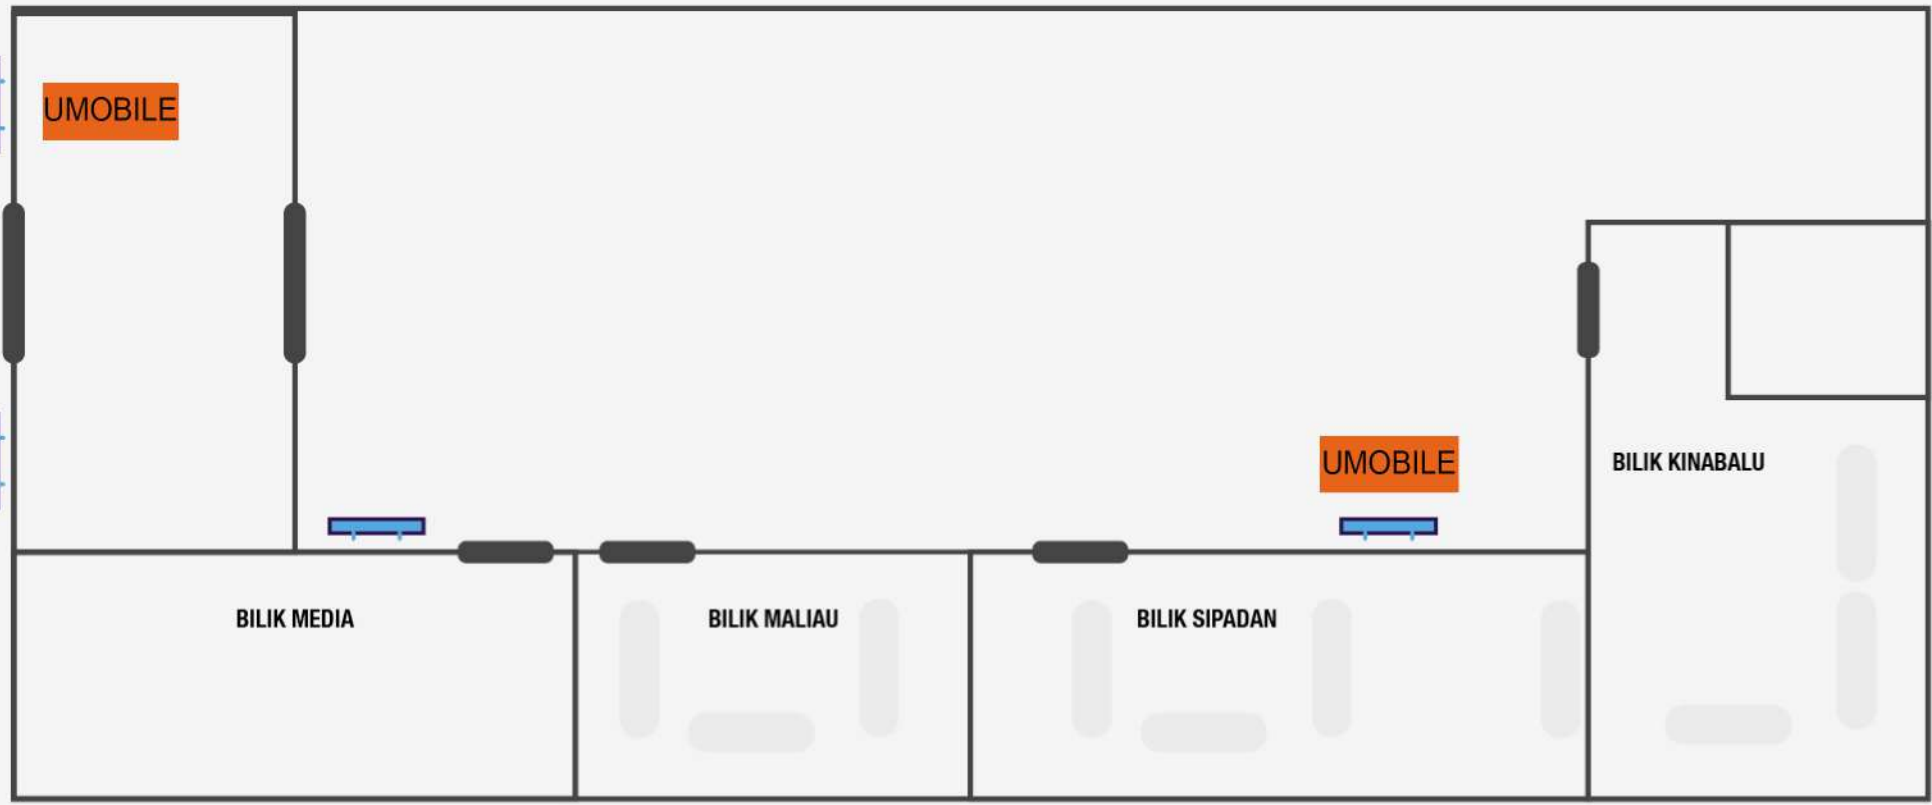

DEPARTURE HALL

- TV :
- SAMSUNG 55" PILLAR (2 UNIT)
- SIM :
- UMOBILE - 1 SIM

ARRIVAL HALL

TV :
- SAMSUNG 55" PILLAR (10 UNIT)
SIM :
- UMOBILE - 2 SIM

BAGGAGE AREA (DOMESTIC / INTERNATIONAL)

TV :
- SAMSUNG 55" STANDEE (4 UNIT)
SIM :
- UMOBILE - 2 SIM

VIP ROOM

BOARDING GATE (DOMESTIC)

- TV :
- SAMSUNG 55" HANGING (3 UNIT)
 - SAMSUNG 55" PILLAR (6 UNIT)
- SIM :
- UMOBILE - 2 SIM

BOARDING GATE (INTERNATIONAL)

BOARDING GATE (INTERNATIONAL)

Take your brand to greater heights

KCH

RIMBUN HYBRIDTV BROADCAST SDN BHD (959703-D)

LEGEND

 LED TV Pillar 60"
2 Unit

BAGGAGE AREA (DOMESTIC/INTERNATIONAL)

DOMESTIC ARRIVAL

LEGEND

 LED TV Pillar 55"
1 Unit

BAGGAGE AREA (DOMESTIC WITHIN SARAWAK)

LEGEND

 LED TV Pillar 55"
6 Unit

 Digital Signage
Wall Mounted 4ft x 10ft
1 Unit

FOOD COURT

LEGEND

-  LED TV
Hanging 55"
8 Unit

BOARDING GATE (DOMESTIC/INTERNATIONAL)