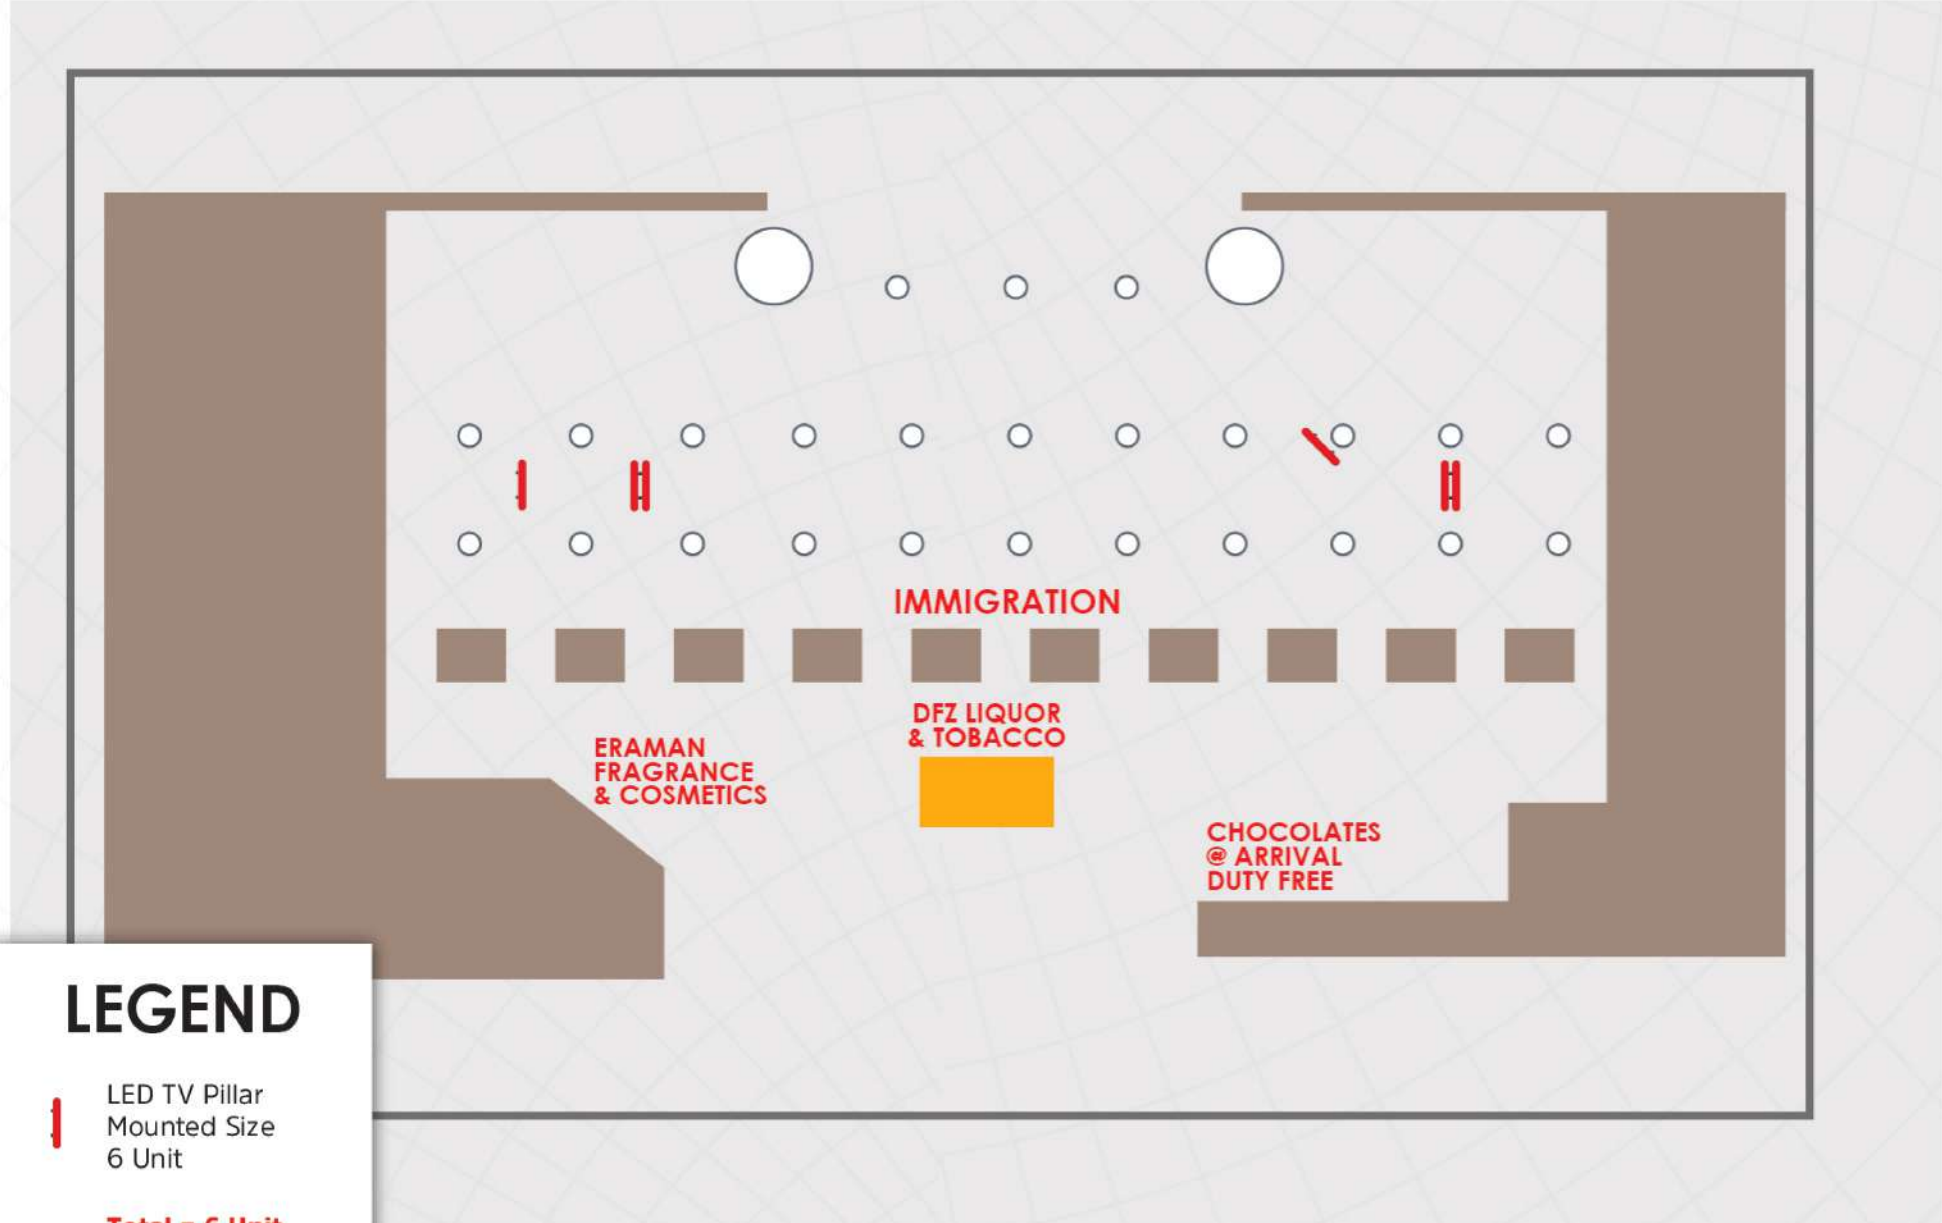

Take your brand to greater heights

KLIA

RIMBUN HYBRIDTV BROADCAST SDN BHD (959703-D)

MAIN TERMINAL BUILDING (MTB) LEVEL 5 DEPARTURE HALL

LEGEND

 LED TV
 Single Stand
 1 Unit

Total = 1 Unit

ANJUNG TINJAU Level 5

LEGEND

-  LED TV Wall / Pillar Mounted
35 Unit
-  LED TV Back to Back New
6 Unit
-  LED TV Single Stand Old
1 Unit
-  LED TV Back to Back Old
2 Unit

Total = 43 Unit

Arrival Hall at Level 3

LEGEND

 LED TV Pillar
Mounted Size
6 Unit

Total = 6 Unit

**Immigration International Arrival at
Level 3**

FLOOR PLAN 2

LEGEND

 LED TV Wall/ Pillar Mounted 2 Unit

Total = 2 Unit

Level 2 (Food Garden)

LEGEND

LEGEND
 | LED TV Wall / Pillar Mounted Sharp 60"
 Total = 57 Unit

PIER K (LEVEL 1A) DOMESTIC & INTERNATIONAL DEPARTURE

PIER L (LEVEL 2) INTERNATIONAL DEPARTURE

PIER Q (LEVEL 1A) INTERNATIONAL DEPARTURE

PIER P (LEVEL 1A) INTERNATIONAL DEPARTURE