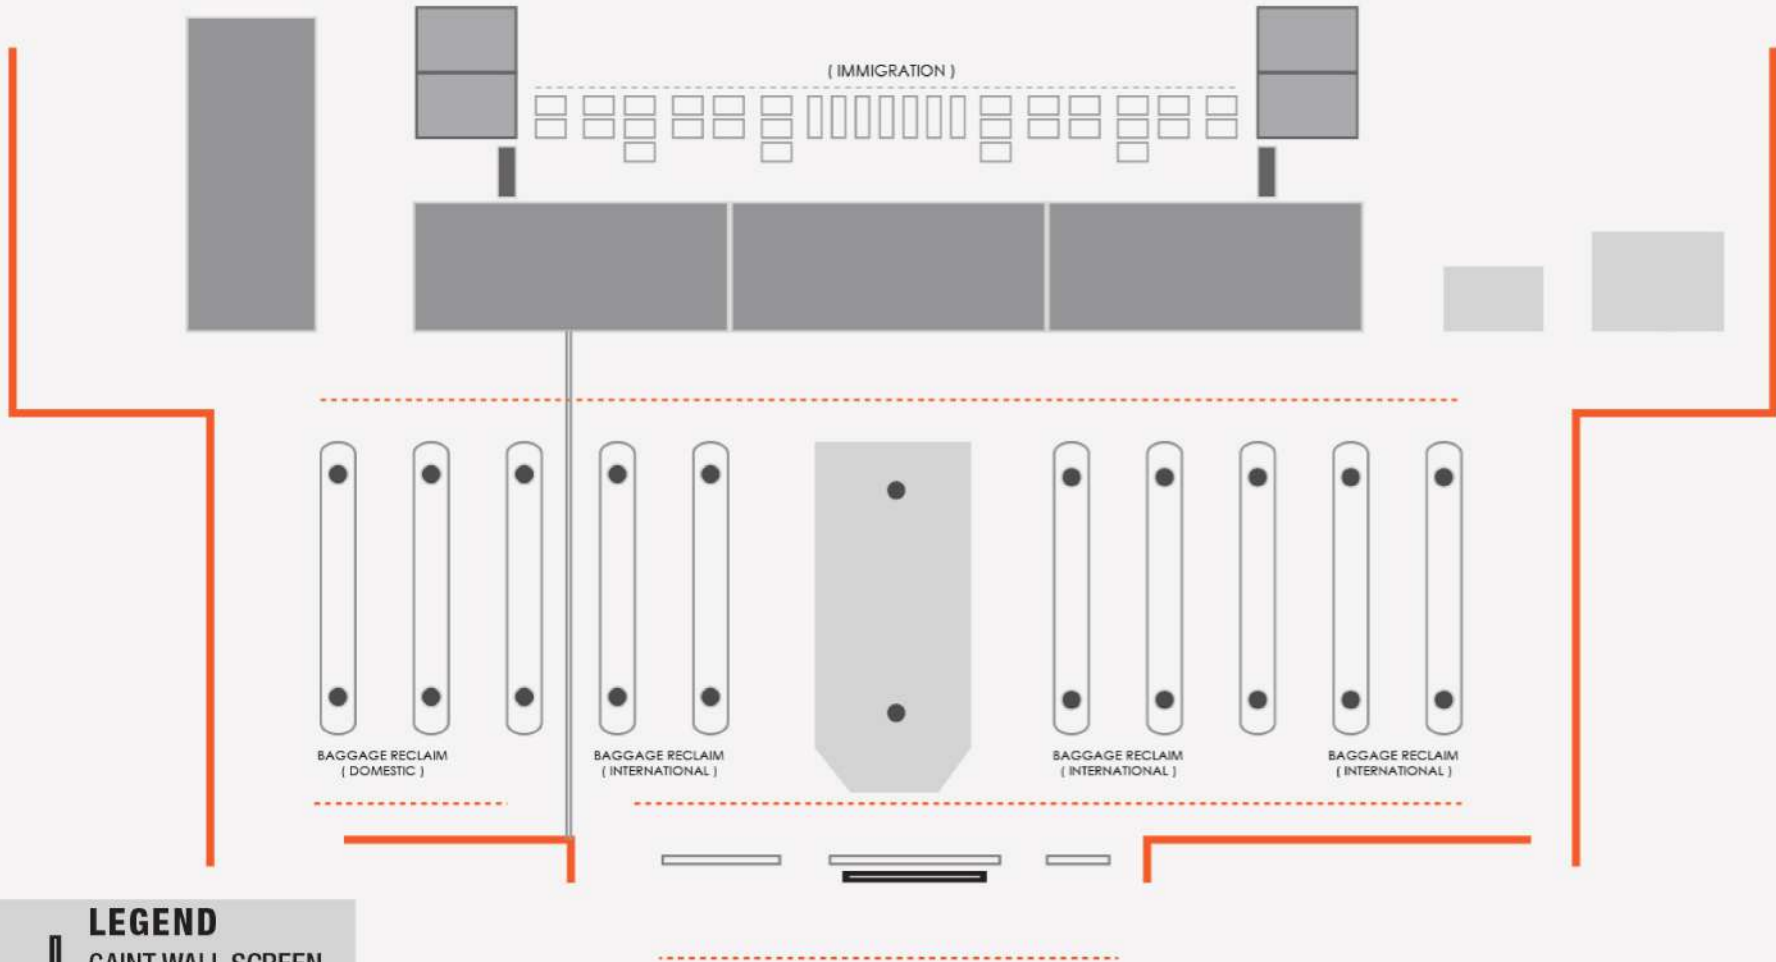

Contact Pier (Domestic) Level 3

Take your brand to greater heights

KLIA 2

RIMBUN HYBRIDTV BROADCAST SDN BHD (959703-D)

FOOD COURT (LEVEL 3) SATELLITE BUILDING

PIER J (LEVEL 1A) DOMESTIC DEPARTURE / ARRIVAL

LEGEND
 | LED TV Wall / Pillar Mounted Sharp 60"
 Total = 57 Unit

PIER K (LEVEL 1A) DOMESTIC & INTERNATIONAL DEPARTURE

PIER L (LEVEL 2) INTERNATIONAL DEPARTURE

PIER Q (LEVEL 1A) INTERNATIONAL DEPARTURE

PIER P (LEVEL 1A) INTERNATIONAL DEPARTURE

INTERNATIONAL ARRIVAL, PUBLIC CONCOURSE (LEVEL 2)

INTERNATIONAL ARRIVAL & QUEUE AREA

SATELLITE BUILDING (LEVEL 3)

VIP LOUNGE (LEVEL 3) MAIN TERMINAL BUILDING

Take your brand to greater heights

BKI

RIMBUN HYBRIDTV BROADCAST SDN BHD (959703-D)

DEPARTURE HALL

- TV :
- SAMSUNG 55" PILLAR (2 UNIT)
- SIM :
- UMOBILE - 1 SIM

ARRIVAL HALL

TV :
- SAMSUNG 55" PILLAR (10 UNIT)
SIM :
- UMOBILE - 2 SIM

BAGGAGE AREA (DOMESTIC / INTERNATIONAL)

TV :
- SAMSUNG 55" STANDEE (4 UNIT)
SIM :
- UMOBILE - 2 SIM