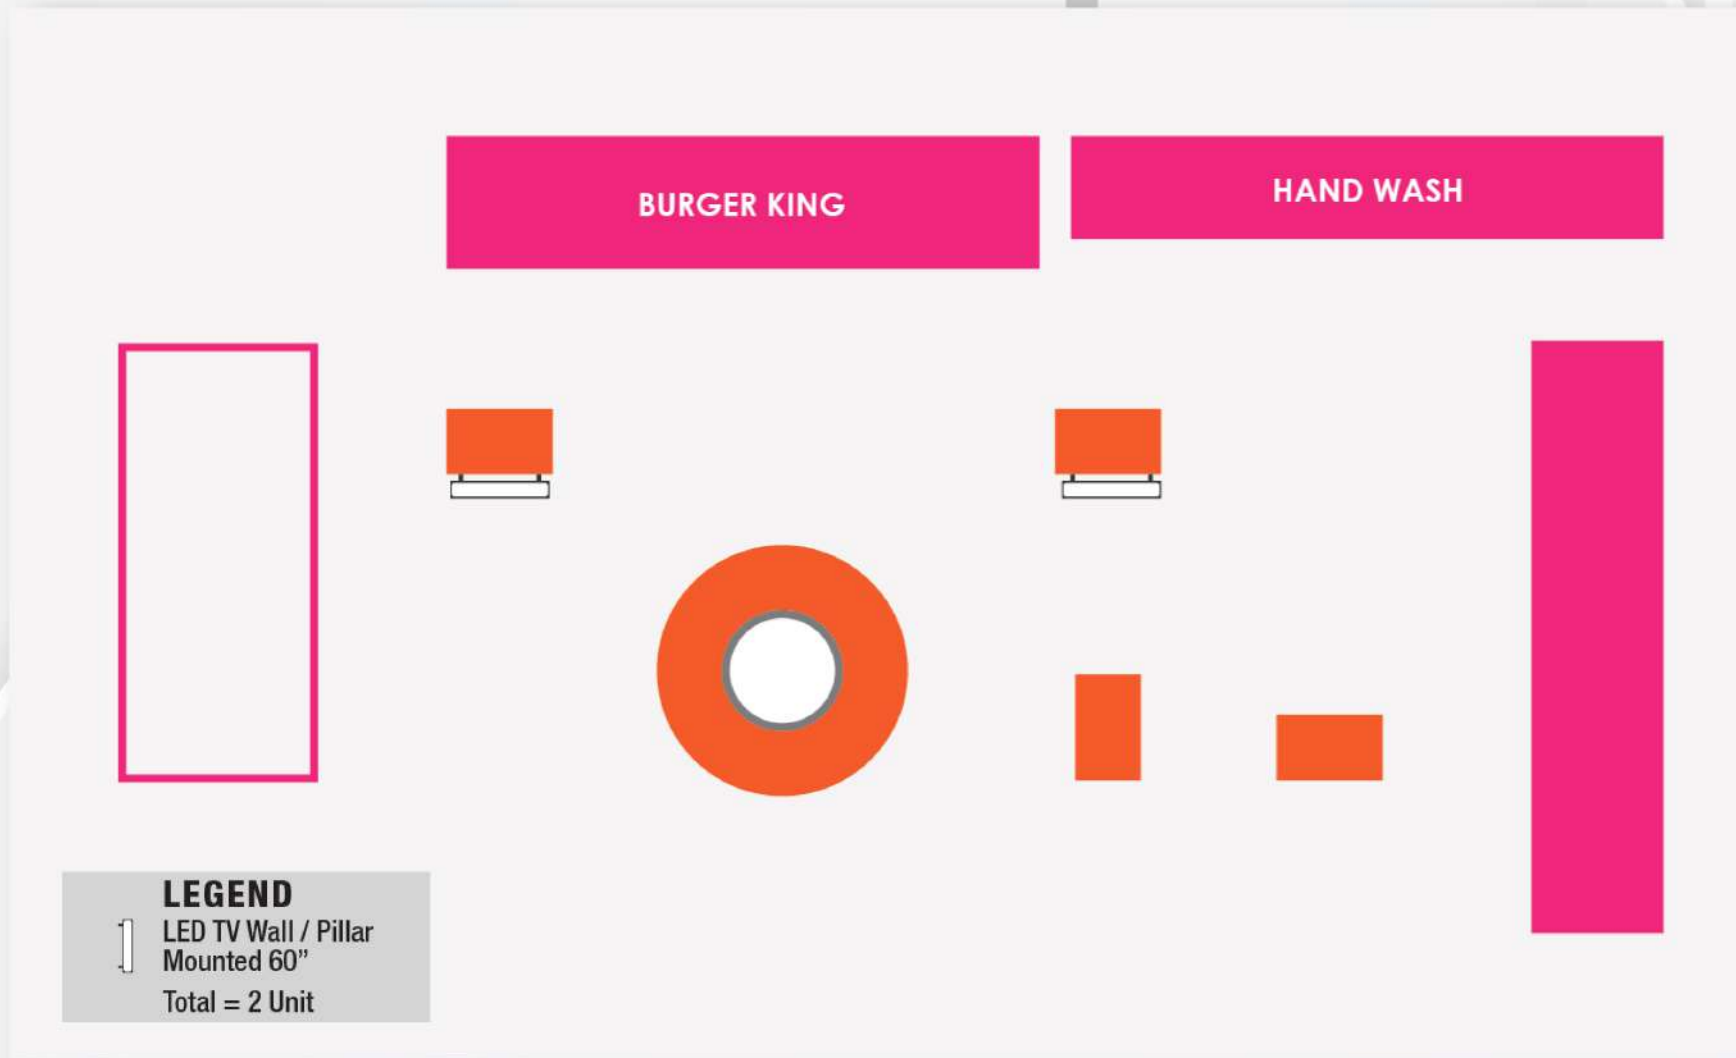

-  LED TV Trio
57 Unit
-  LED TV
Single Stand
18 Unit
-  LED TV Wall
Mounted
2 Unit

Total = 77 Unit

**Satellite Building Passenger (International)
Level 1**

LEGEND

LED TV Pillar
Mounted Size
44 Unit

Total = 42 Unit

Contact Pier (Domestic) Level 3

Take your brand to greater heights

KLIA 2

RIMBUN HYBRIDTV BROADCAST SDN BHD (959703-D)

FOOD COURT (LEVEL 3) SATELLITE BUILDING

PIER J (LEVEL 1A) DOMESTIC DEPARTURE / ARRIVAL

LEGEND
 | LED TV Wall / Pillar Mounted Sharp 60"
 Total = 57 Unit

PIER K (LEVEL 1A) DOMESTIC & INTERNATIONAL DEPARTURE

PIER L (LEVEL 2) INTERNATIONAL DEPARTURE

PIER Q (LEVEL 1A) INTERNATIONAL DEPARTURE

PIER P (LEVEL 1A) INTERNATIONAL DEPARTURE