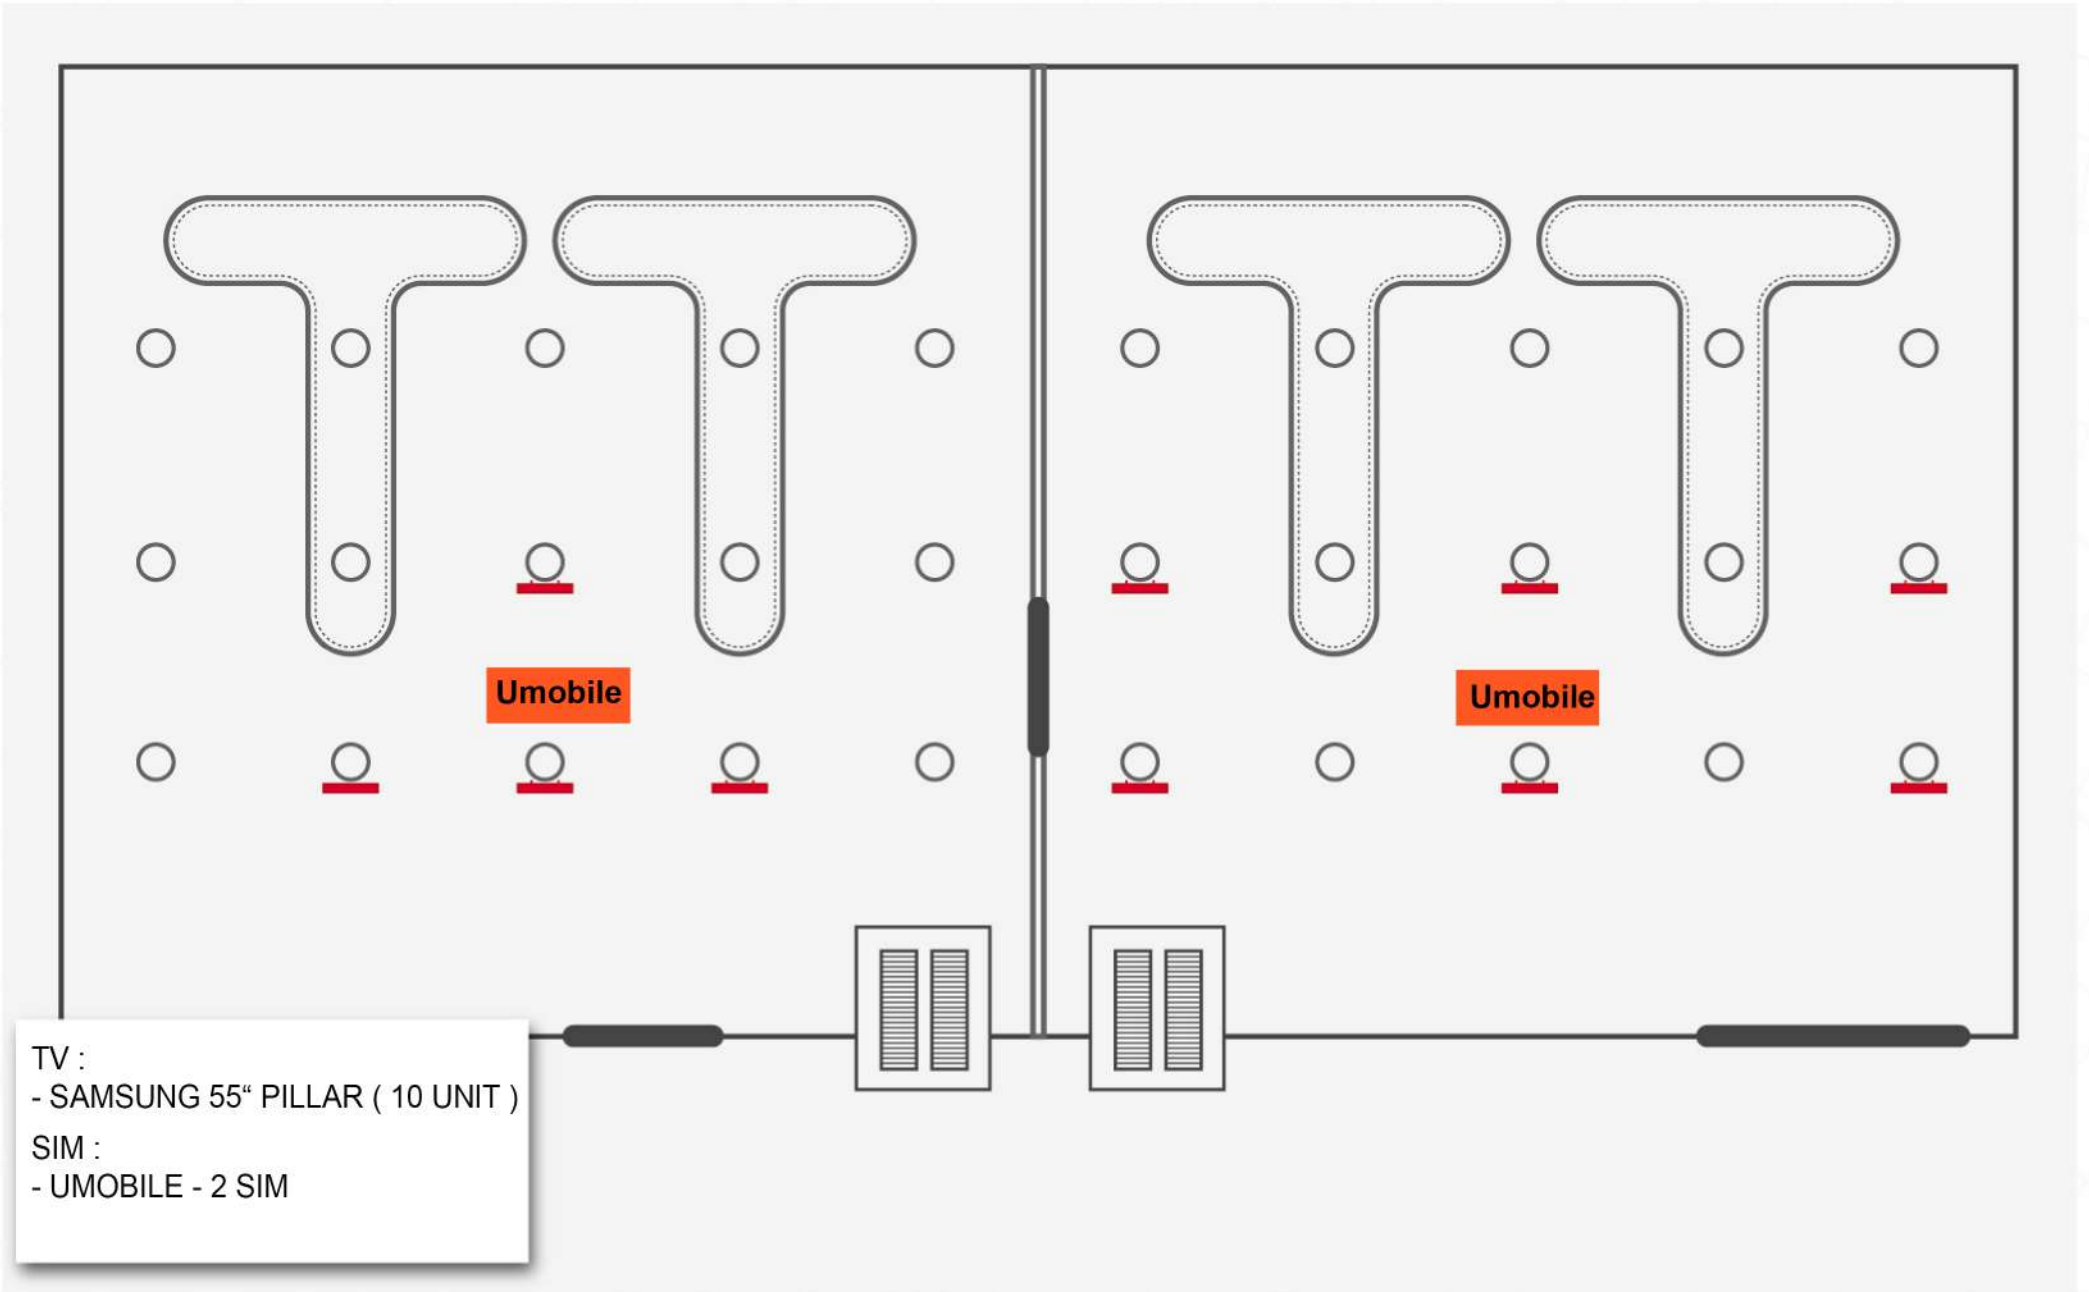

LEGEND
 | LED TV Wall / Pillar Mounted Sharp 60"
 Total = 57 Unit

PIER K (LEVEL 1A) DOMESTIC & INTERNATIONAL DEPARTURE

PIER L (LEVEL 2) INTERNATIONAL DEPARTURE

PIER Q (LEVEL 1A) INTERNATIONAL DEPARTURE

PIER P (LEVEL 1A) INTERNATIONAL DEPARTURE

INTERNATIONAL ARRIVAL, PUBLIC CONCOURSE (LEVEL 2)

INTERNATIONAL ARRIVAL & QUEUE AREA

SATELLITE BUILDING (LEVEL 3)

VIP LOUNGE (LEVEL 3) MAIN TERMINAL BUILDING

Take your brand to greater heights

BKI

RIMBUN HYBRIDTV BROADCAST SDN BHD (959703-D)

DEPARTURE HALL

- TV :
- SAMSUNG 55" PILLAR (2 UNIT)
- SIM :
- UMOBILE - 1 SIM

ARRIVAL HALL

TV :
- SAMSUNG 55" PILLAR (10 UNIT)
SIM :
- UMOBILE - 2 SIM

BAGGAGE AREA (DOMESTIC / INTERNATIONAL)

TV :
- SAMSUNG 55" STANDEE (4 UNIT)
SIM :
- UMOBILE - 2 SIM

VIP ROOM

BOARDING GATE (DOMESTIC)

- TV :
- SAMSUNG 55" HANGING (3 UNIT)
 - SAMSUNG 55" PILLAR (6 UNIT)
- SIM :
- UMOBILE - 2 SIM

BOARDING GATE (INTERNATIONAL)

BOARDING GATE (INTERNATIONAL)

Take your brand to greater heights