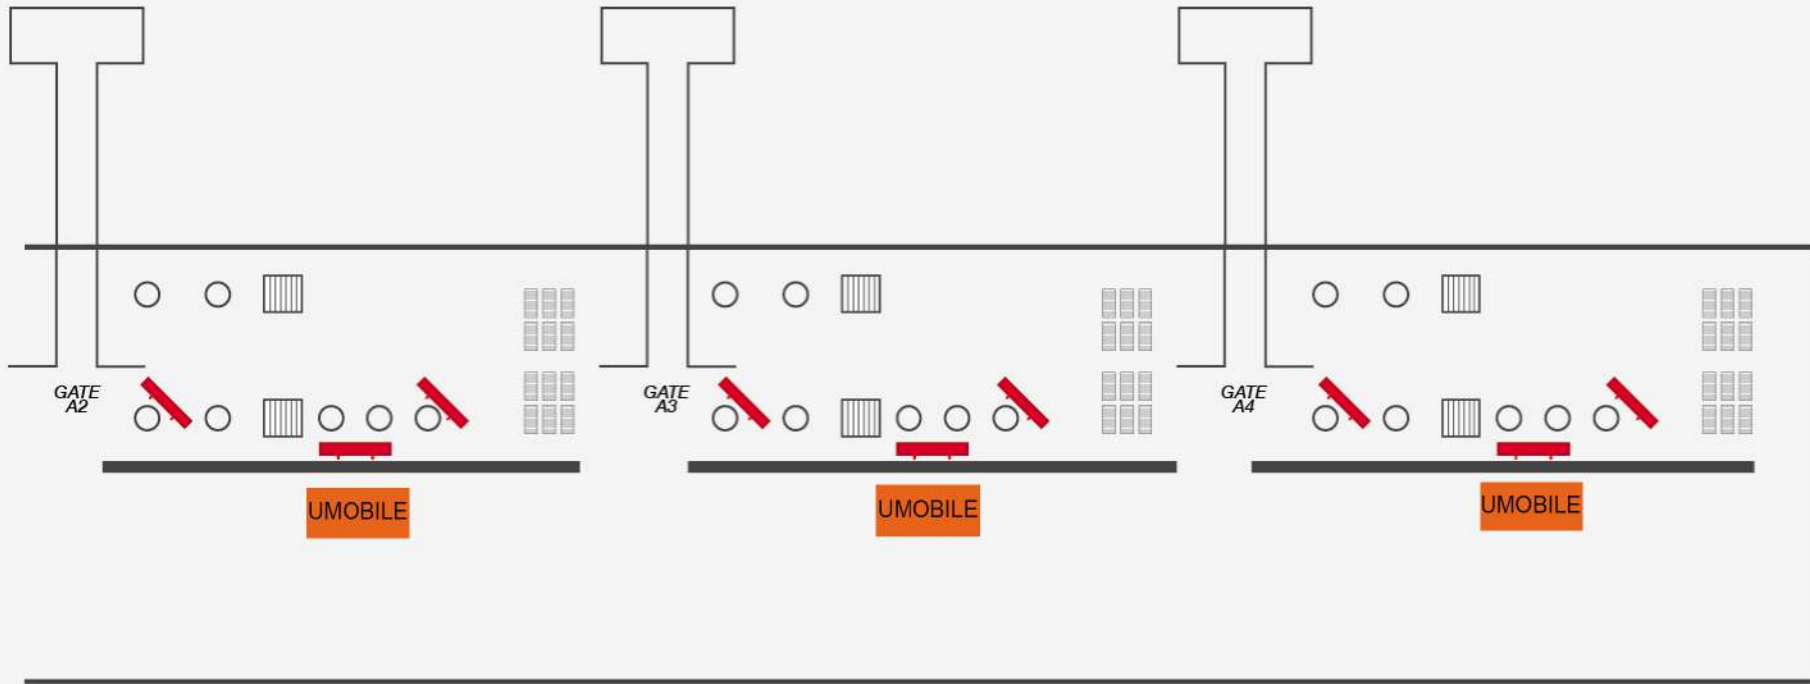

DEPARTURE HALL

- TV :
- SAMSUNG 55" PILLAR (2 UNIT)
- SIM :
- UMOBILE - 1 SIM

ARRIVAL HALL

TV :
- SAMSUNG 55" PILLAR (10 UNIT)
SIM :
- UMOBILE - 2 SIM

BAGGAGE AREA (DOMESTIC / INTERNATIONAL)

TV :
- SAMSUNG 55" STANDEE (4 UNIT)
SIM :
- UMOBILE - 2 SIM

VIP ROOM

BOARDING GATE (DOMESTIC)

- TV :
- SAMSUNG 55" HANGING (3 UNIT)
 - SAMSUNG 55" PILLAR (6 UNIT)
- SIM :
- UMOBILE - 2 SIM

BOARDING GATE (INTERNATIONAL)

BOARDING GATE (INTERNATIONAL)

Take your brand to greater heights