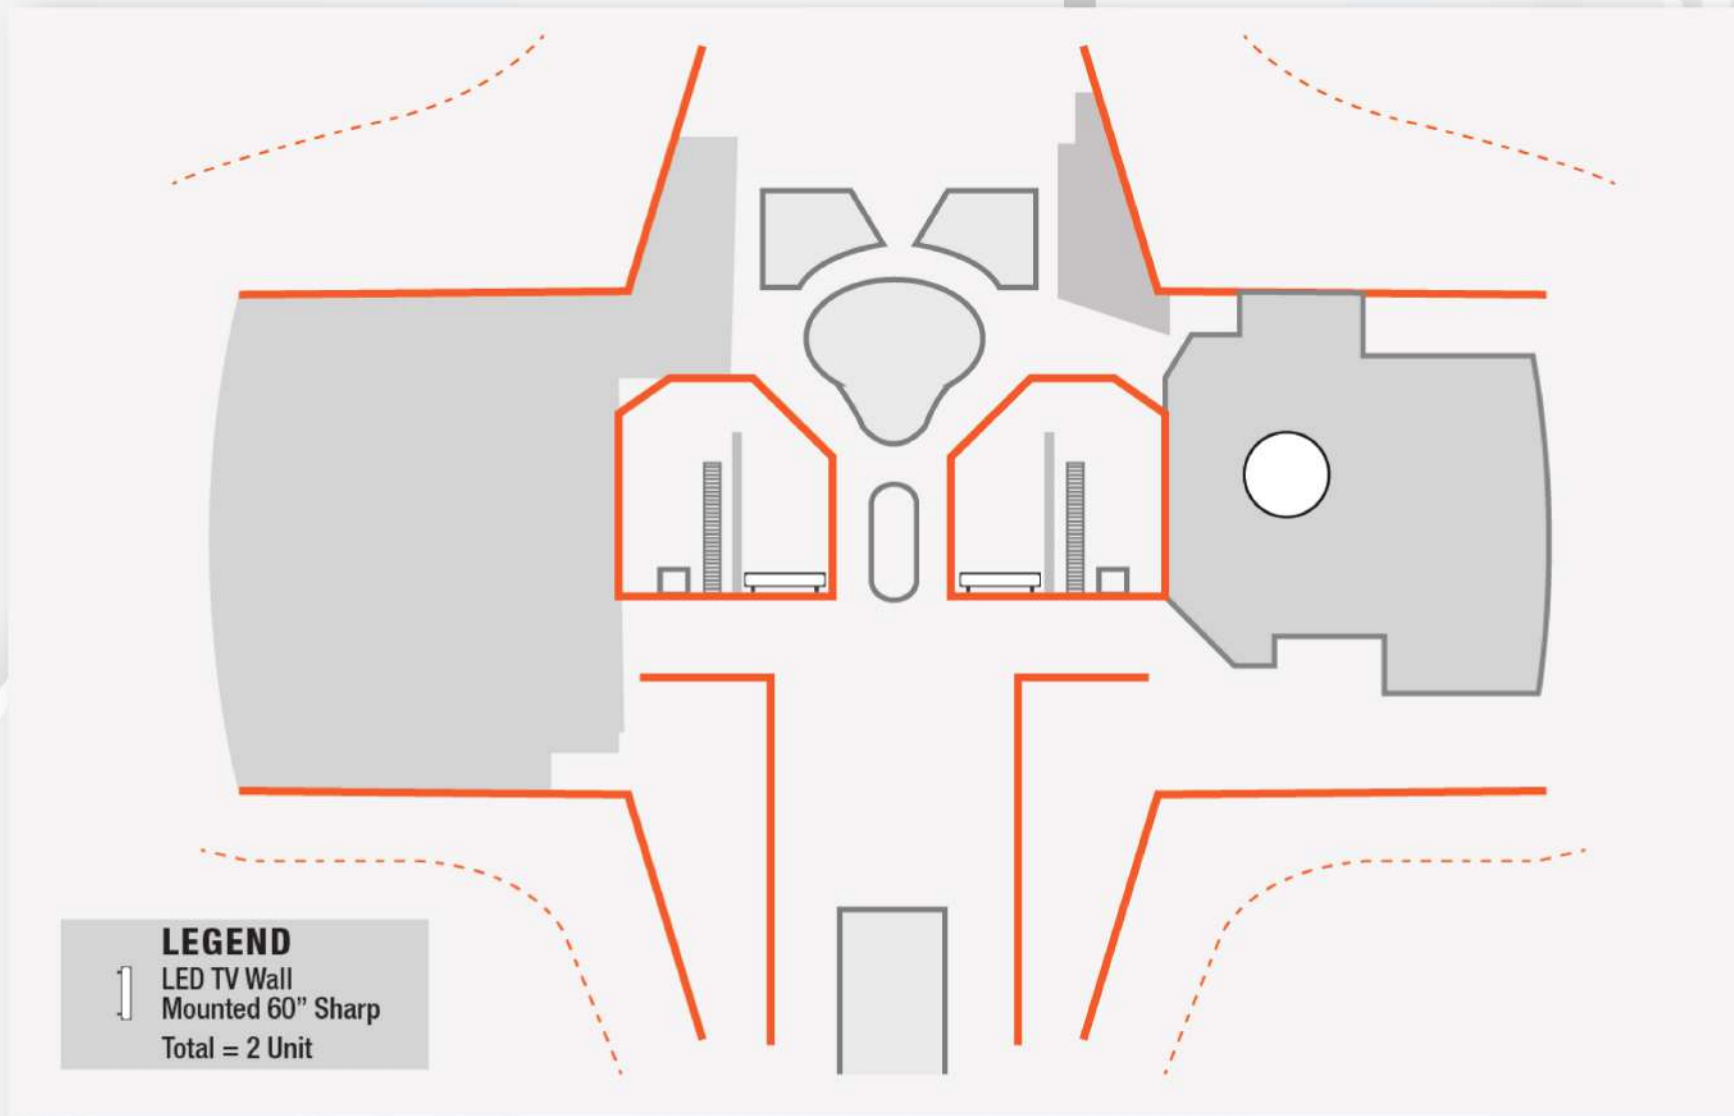

LEGEND
 | LED TV Wall / Pillar Mounted Sharp 60"
 Total = 57 Unit

PIER K (LEVEL 1A) DOMESTIC & INTERNATIONAL DEPARTURE

PIER L (LEVEL 2) INTERNATIONAL DEPARTURE

PIER Q (LEVEL 1A) INTERNATIONAL DEPARTURE

PIER P (LEVEL 1A) INTERNATIONAL DEPARTURE

INTERNATIONAL ARRIVAL, PUBLIC CONCOURSE (LEVEL 2)

INTERNATIONAL ARRIVAL & QUEUE AREA

SATELLITE BUILDING (LEVEL 3)

VIP LOUNGE (LEVEL 3) MAIN TERMINAL BUILDING

Take your brand to greater heights

BKI

RIMBUN HYBRIDTV BROADCAST SDN BHD (959703-D)

DEPARTURE HALL

- TV :
- SAMSUNG 55" PILLAR (2 UNIT)
- SIM :
- UMOBILE - 1 SIM

ARRIVAL HALL

TV :
- SAMSUNG 55" PILLAR (10 UNIT)
SIM :
- UMOBILE - 2 SIM

BAGGAGE AREA (DOMESTIC / INTERNATIONAL)

TV :
- SAMSUNG 55" STANDEE (4 UNIT)
SIM :
- UMOBILE - 2 SIM