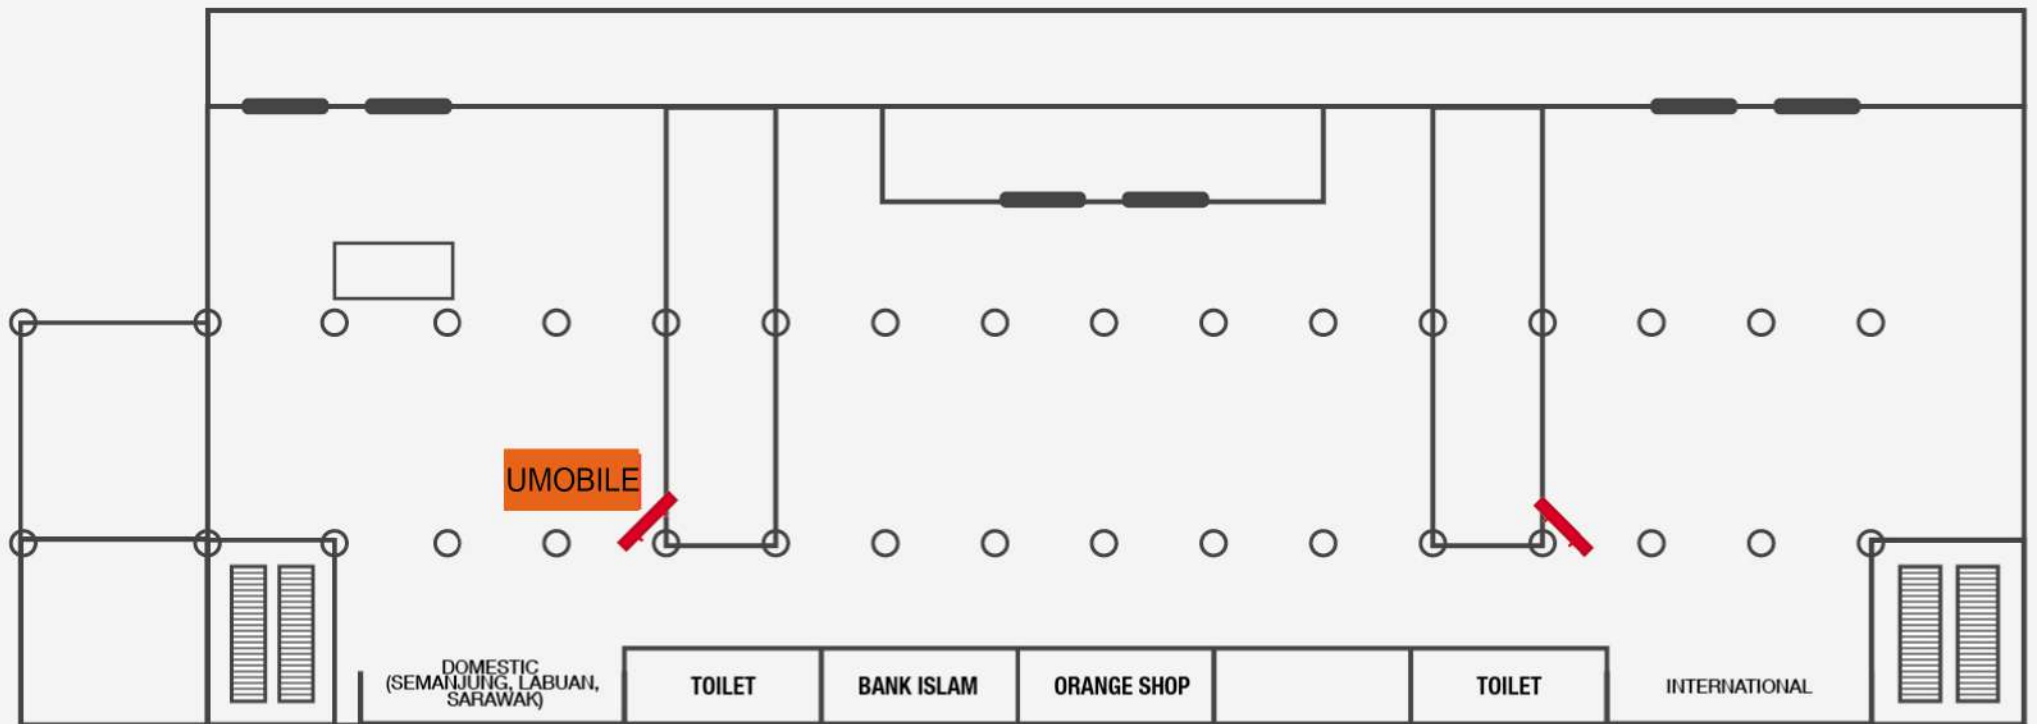

LEGEND
 | LED TV Wall / Pillar Mounted Sharp 60"
 Total = 57 Unit

PIER K (LEVEL 1A) DOMESTIC & INTERNATIONAL DEPARTURE

PIER L (LEVEL 2) INTERNATIONAL DEPARTURE

PIER Q (LEVEL 1A) INTERNATIONAL DEPARTURE

PIER P (LEVEL 1A) INTERNATIONAL DEPARTURE

INTERNATIONAL ARRIVAL, PUBLIC CONCOURSE (LEVEL 2)

INTERNATIONAL ARRIVAL & QUEUE AREA

SATELLITE BUILDING (LEVEL 3)

VIP LOUNGE (LEVEL 3) MAIN TERMINAL BUILDING

Take your brand to greater heights

BKI

RIMBUN HYBRIDTV BROADCAST SDN BHD (959703-D)

DEPARTURE HALL

- TV :
- SAMSUNG 55" PILLAR (2 UNIT)
- SIM :
- UMOBILE - 1 SIM

ARRIVAL HALL

TV :
- SAMSUNG 55" PILLAR (10 UNIT)
SIM :
- UMOBILE - 2 SIM

BAGGAGE AREA (DOMESTIC / INTERNATIONAL)

TV :
- SAMSUNG 55" STANDEE (4 UNIT)
SIM :
- UMOBILE - 2 SIM

VIP ROOM

BOARDING GATE (DOMESTIC)

- TV :
- SAMSUNG 55" HANGING (3 UNIT)
 - SAMSUNG 55" PILLAR (6 UNIT)
- SIM :
- UMOBILE - 2 SIM

BOARDING GATE (INTERNATIONAL)

BOARDING GATE (INTERNATIONAL)

Take your brand to greater heights