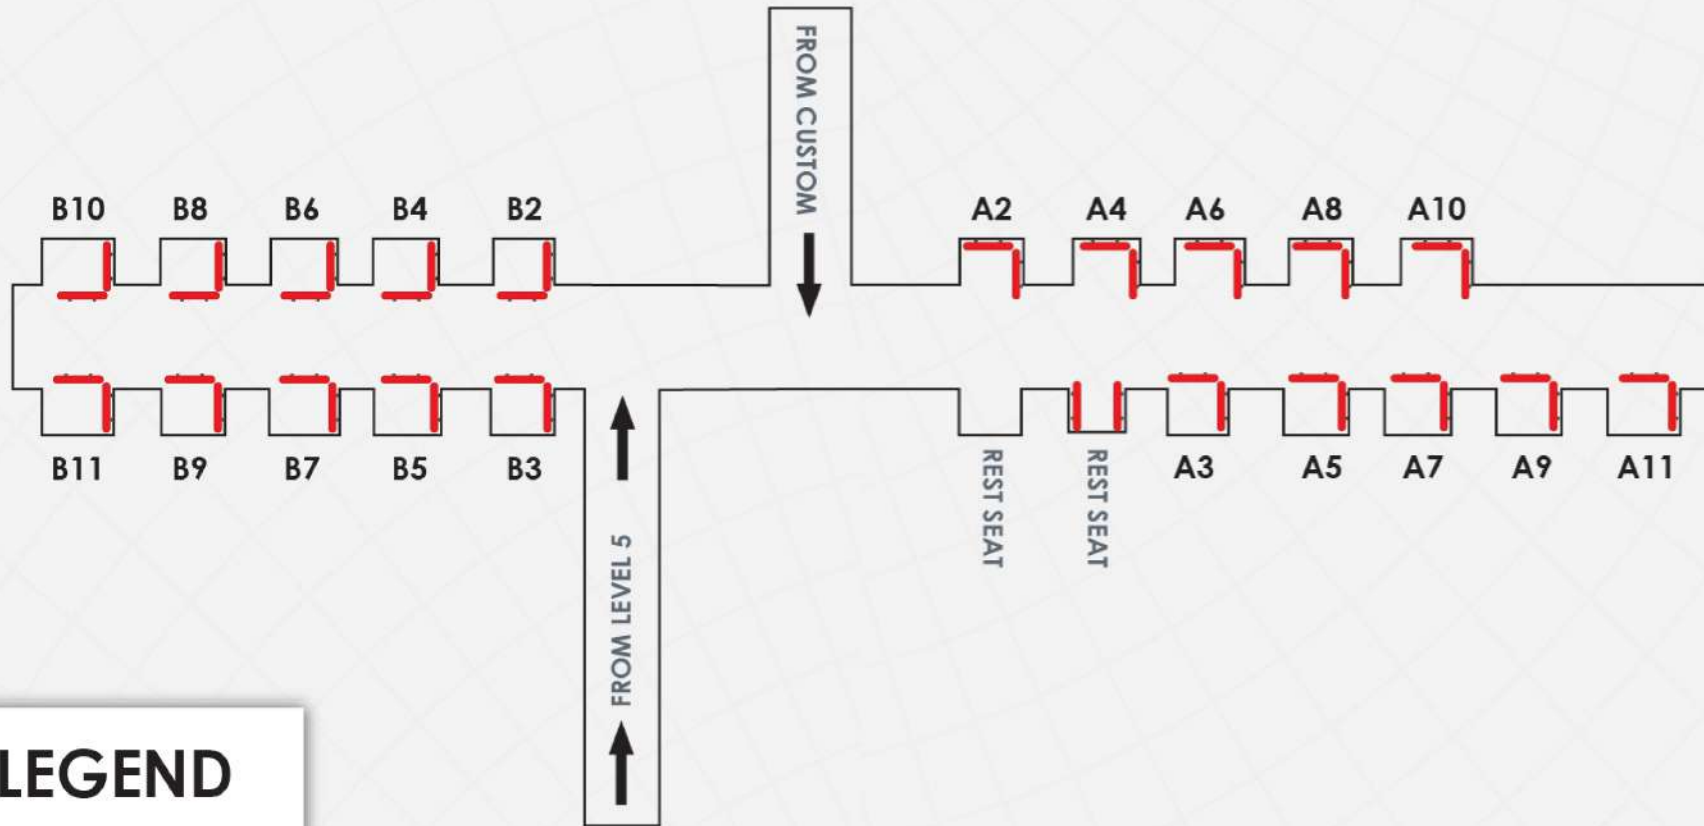

LEGEND

-  LED TV Wall / Pillar Mounted
35 Unit
-  LED TV Back to Back New
6 Unit
-  LED TV Single Stand Old
1 Unit
-  LED TV Back to Back Old
2 Unit

Total = 43 Unit

Arrival Hall at Level 3

LEGEND

 LED TV Pillar
Mounted Size
6 Unit

Total = 6 Unit

**Immigration International Arrival at
Level 3**

FLOOR PLAN 2

LEGEND

 LED TV Wall/ Pillar Mounted 2 Unit

Total = 2 Unit

Level 2 (Food Garden)

LEGEND

-  LED TV Trio
57 Unit
-  LED TV
Single Stand
18 Unit
-  LED TV Wall
Mounted
2 Unit

Total = 77 Unit

**Satellite Building Passenger (International)
Level 1**

LEGEND

LED TV Pillar
Mounted Size
44 Unit

Total = 42 Unit

LEGEND
 | LED TV Wall / Pillar Mounted Sharp 60"
 Total = 57 Unit

PIER K (LEVEL 1A) DOMESTIC & INTERNATIONAL DEPARTURE

PIER L (LEVEL 2) INTERNATIONAL DEPARTURE

PIER Q (LEVEL 1A) INTERNATIONAL DEPARTURE

PIER P (LEVEL 1A) INTERNATIONAL DEPARTURE