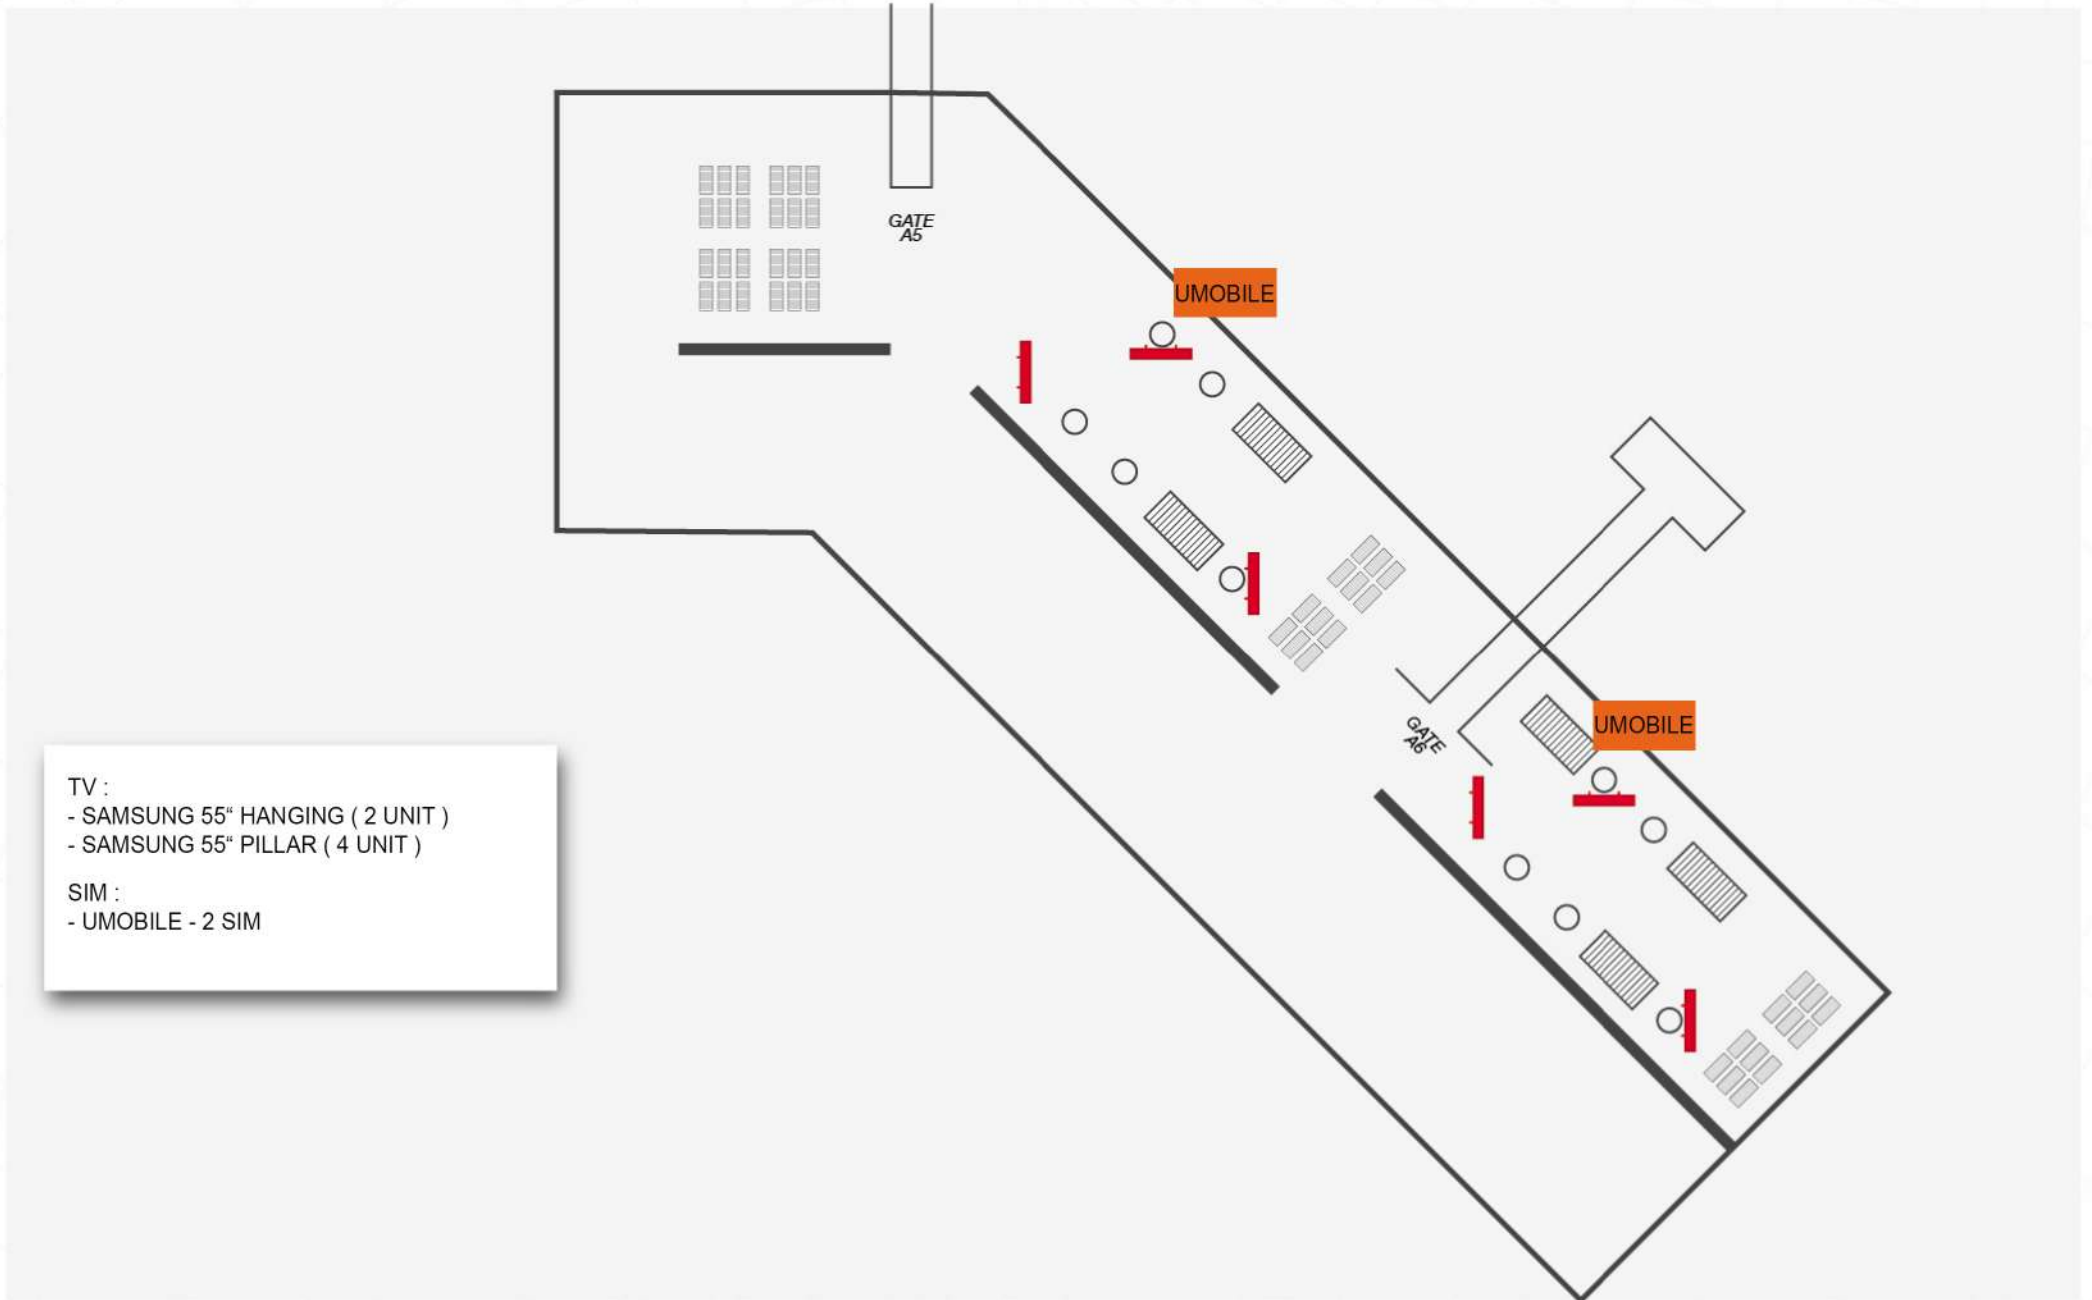

DEPARTURE HALL

- TV :
- SAMSUNG 55" PILLAR (2 UNIT)
- SIM :
- UMOBILE - 1 SIM

ARRIVAL HALL

TV :
- SAMSUNG 55" PILLAR (10 UNIT)
SIM :
- UMOBILE - 2 SIM

BAGGAGE AREA (DOMESTIC / INTERNATIONAL)

TV :
- SAMSUNG 55" STANDEE (4 UNIT)
SIM :
- UMOBILE - 2 SIM

VIP ROOM

BOARDING GATE (DOMESTIC)

- TV :
- SAMSUNG 55" HANGING (3 UNIT)
 - SAMSUNG 55" PILLAR (6 UNIT)
- SIM :
- UMOBILE - 2 SIM

BOARDING GATE (INTERNATIONAL)

BOARDING GATE (INTERNATIONAL)

Take your brand to greater heights

KCH

RIMBUN HYBRIDTV BROADCAST SDN BHD (959703-D)

LEGEND

 LED TV Pillar 60"
2 Unit

BAGGAGE AREA (DOMESTIC/INTERNATIONAL)

DOMESTIC ARRIVAL

LEGEND

 LED TV Pillar 55"
1 Unit