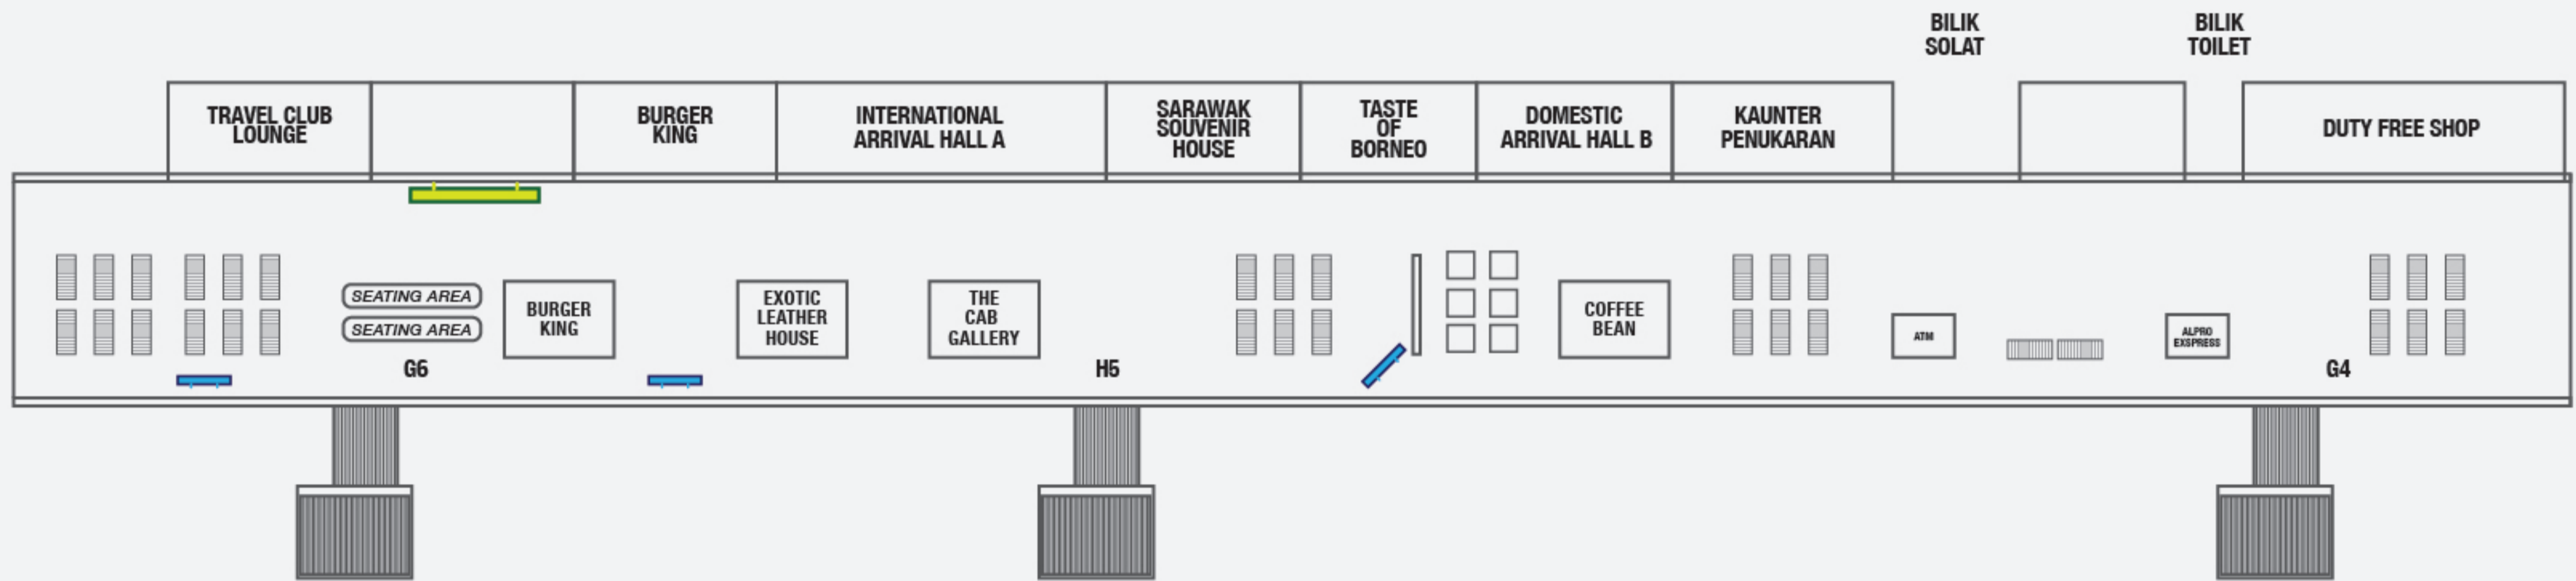

VIP ROOM

BOARDING GATE (DOMESTIC)

- TV :
- SAMSUNG 55" HANGING (3 UNIT)
 - SAMSUNG 55" PILLAR (6 UNIT)
- SIM :
- UMOBILE - 2 SIM

BOARDING GATE (INTERNATIONAL)

BOARDING GATE (INTERNATIONAL)

Take your brand to greater heights

BAGGAGE AREA (DOMESTIC WITHIN SARAWAK)

LEGEND

 LED TV Pillar 55"
6 Unit

 Digital Signage
Wall Mounted 4ft x 10ft
1 Unit

FOOD COURT

LEGEND

-  LED TV
Hanging 55"
8 Unit

BOARDING GATE (DOMESTIC/INTERNATIONAL)

LEGEND

-  LED TV
Standee 55"
3 Unit
-  Digital Signage
Wall Mounted 4ft x 10ft
1 Unit

BOARDING GATE (DOMESTIC)

FOOD COURT

LEGEND

-  LED TV Standee 55" 2 Unit
-  LED TV Pillar 55" 3 Unit

BOARDING GATE (DOMESTIC)

LEGEND

 LED TV Standee 55"
3 Unit

VIP ROOM

LEGEND

-  LED TV Flexible Standee 55" 6 Unit
-  Digital Signage Wall Mounted 4ft x 10ft 1 Unit

ARRIVAL HALL