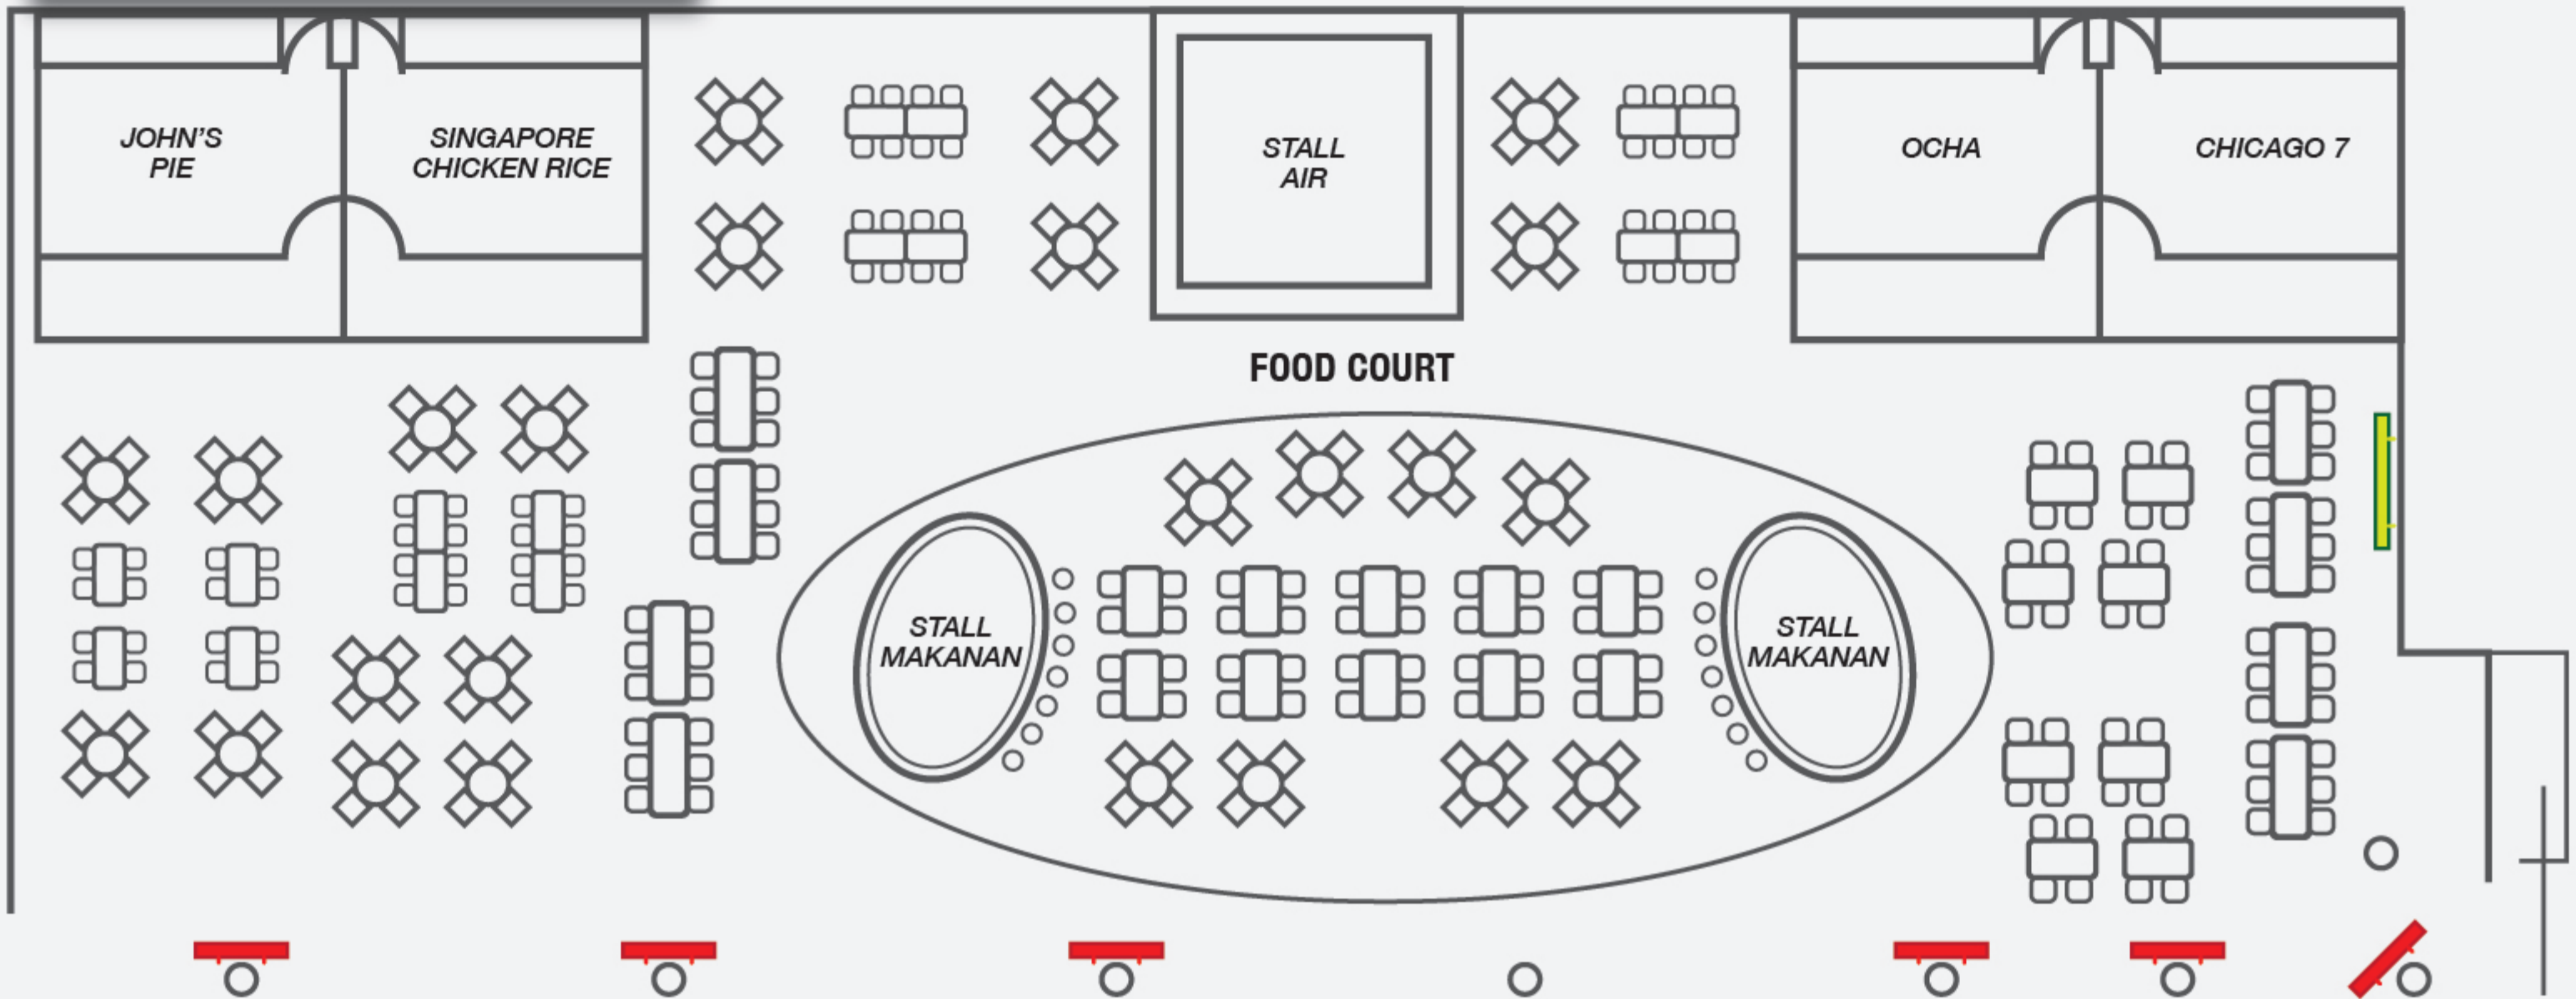

VIP ROOM

BOARDING GATE (DOMESTIC)

- TV :
- SAMSUNG 55" HANGING (3 UNIT)
 - SAMSUNG 55" PILLAR (6 UNIT)
- SIM :
- UMOBILE - 2 SIM

BOARDING GATE (INTERNATIONAL)

BOARDING GATE (INTERNATIONAL)

Take your brand to greater heights

KCH

RIMBUN HYBRIDTV BROADCAST SDN BHD (959703-D)

LEGEND

 LED TV Pillar 60"
2 Unit

BAGGAGE AREA (DOMESTIC/INTERNATIONAL)

DOMESTIC ARRIVAL

LEGEND

 LED TV Pillar 55"
1 Unit

BAGGAGE AREA (DOMESTIC WITHIN SARAWAK)

LEGEND

 LED TV Pillar 55"
6 Unit

 Digital Signage
Wall Mounted 4ft x 10ft
1 Unit

FOOD COURT

LEGEND

-  LED TV
Hanging 55"
8 Unit

BOARDING GATE (DOMESTIC/INTERNATIONAL)

LEGEND

-  LED TV
Standee 55"
3 Unit
-  Digital Signage
Wall Mounted 4ft x 10ft
1 Unit

BOARDING GATE (DOMESTIC)

FOOD COURT

LEGEND

-  LED TV Standee 55" 2 Unit
-  LED TV Pillar 55" 3 Unit

BOARDING GATE (DOMESTIC)