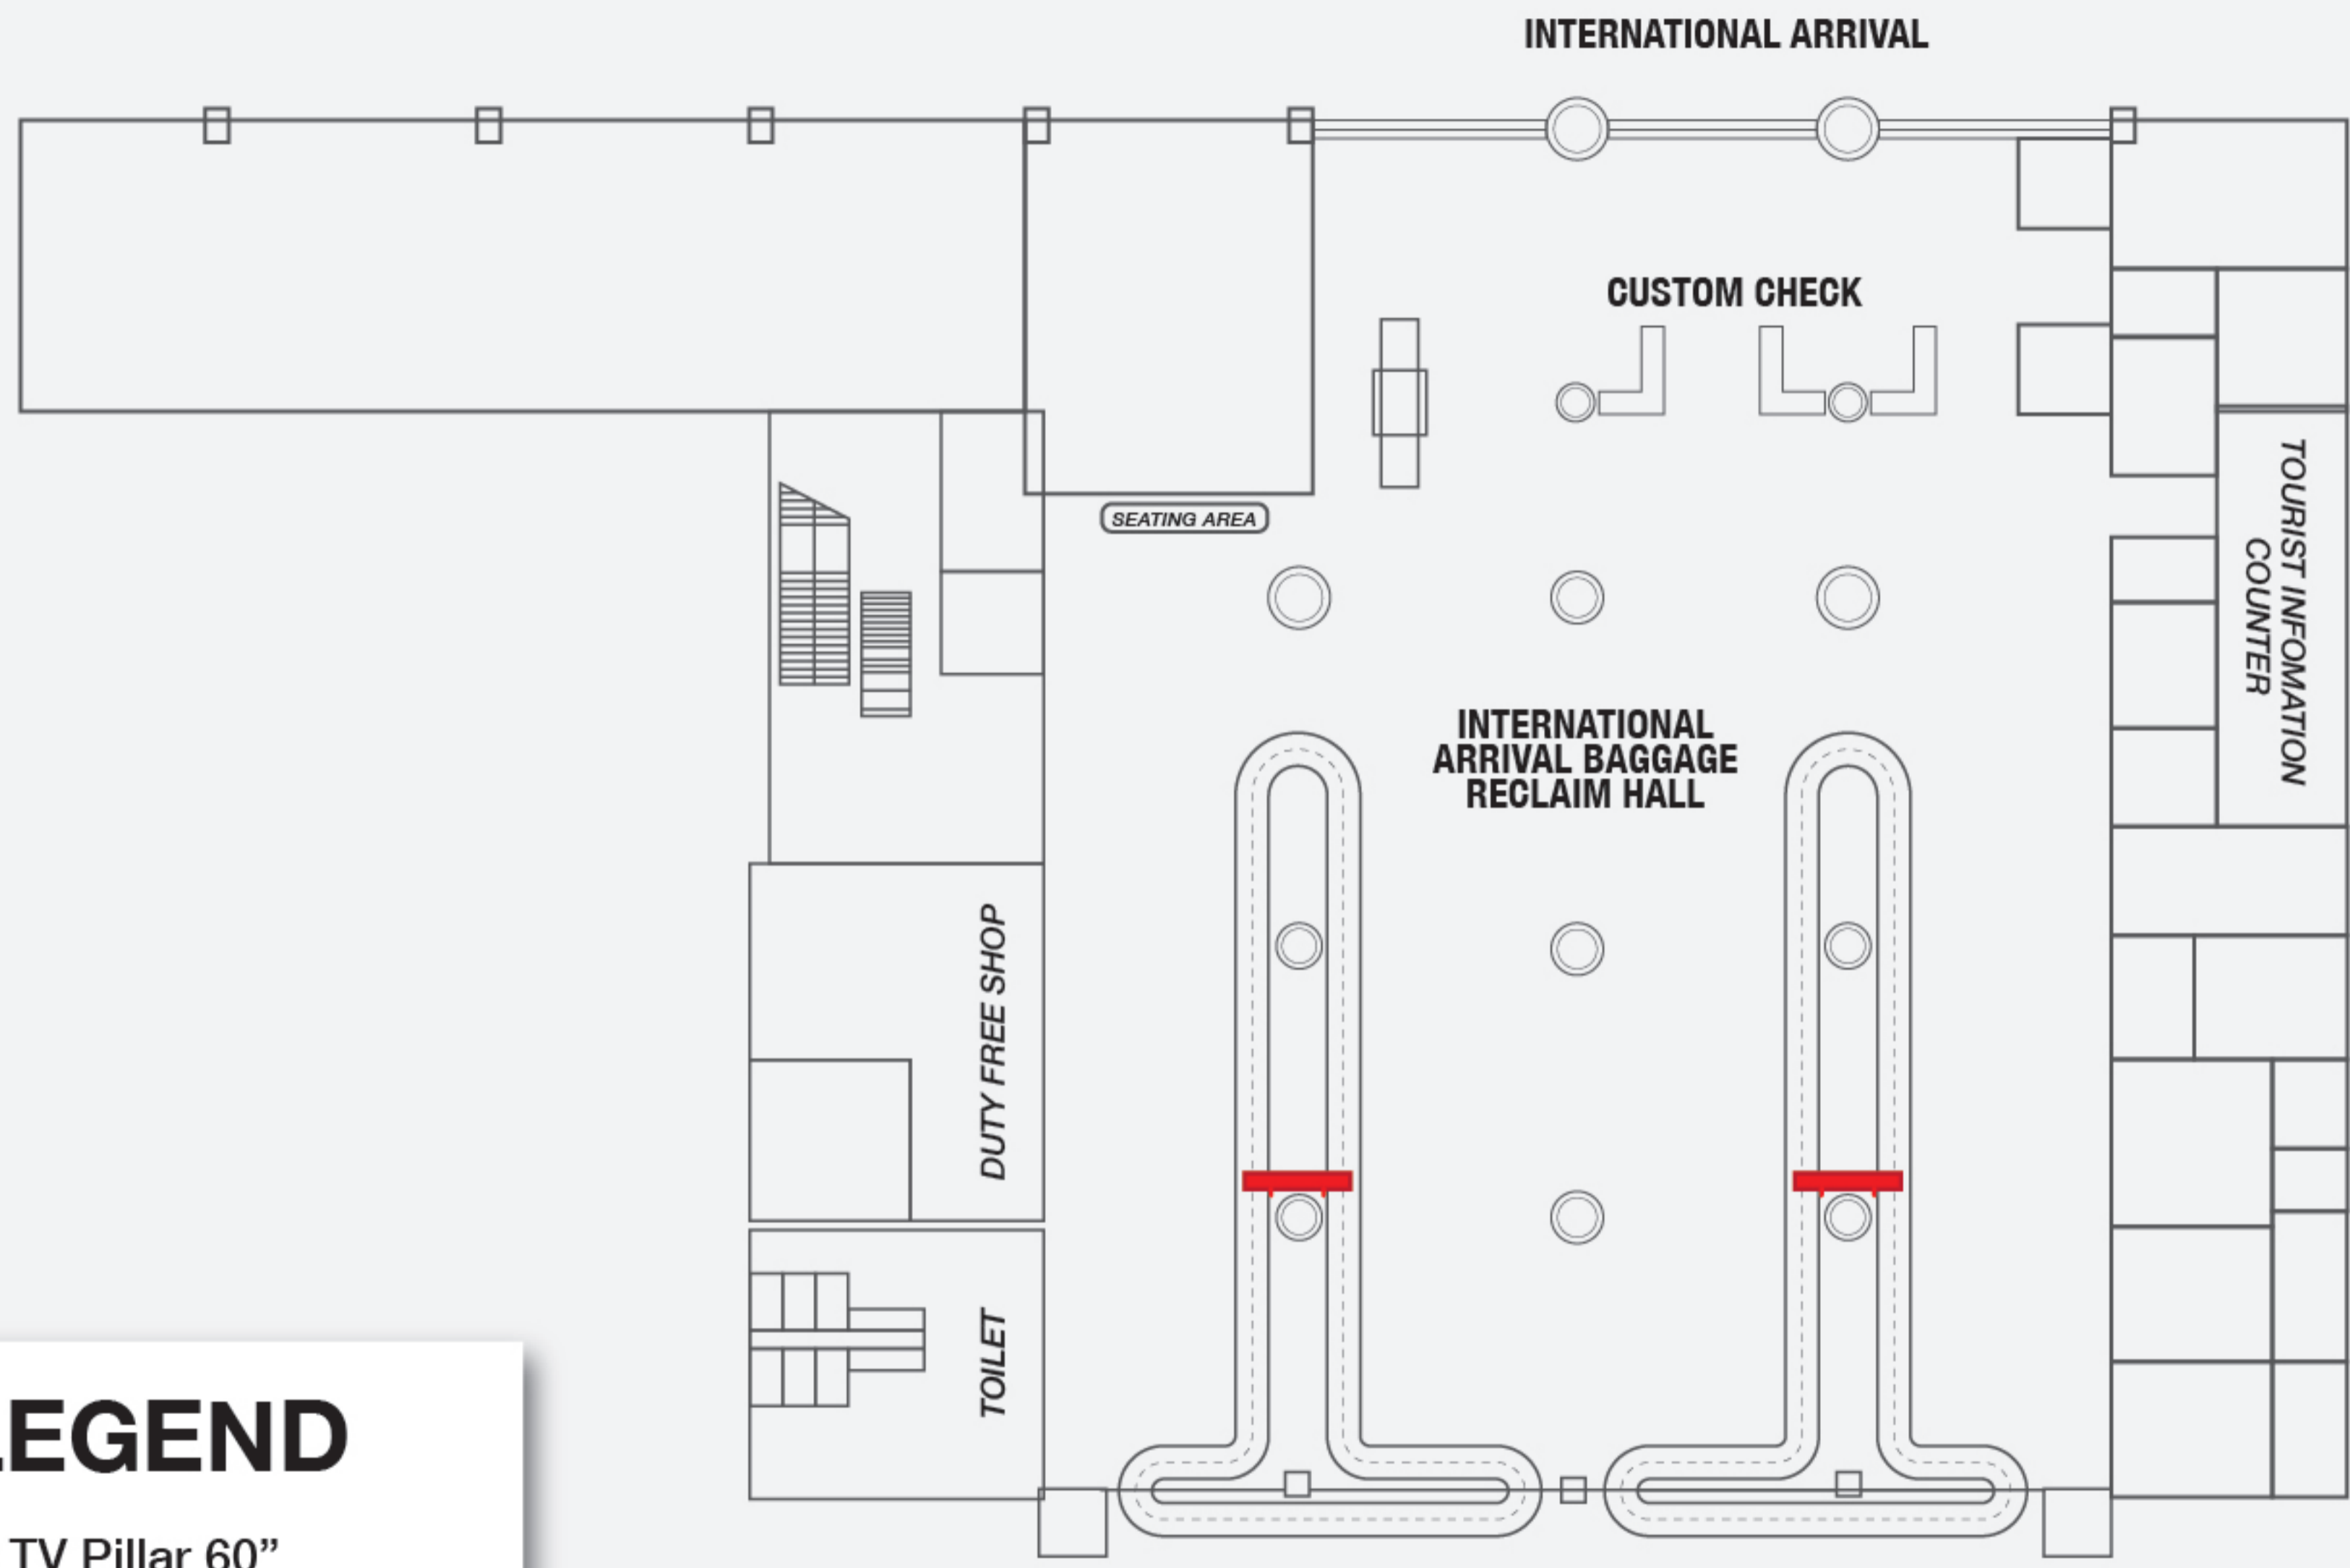

VIP ROOM

BOARDING GATE (DOMESTIC)

- TV :
- SAMSUNG 55" HANGING (3 UNIT)
 - SAMSUNG 55" PILLAR (6 UNIT)
- SIM :
- UMOBILE - 2 SIM

BOARDING GATE (INTERNATIONAL)

BOARDING GATE (INTERNATIONAL)

Take your brand to greater heights

KCH

RIMBUN HYBRIDTV BROADCAST SDN BHD (959703-D)

LEGEND

 LED TV Pillar 60"
2 Unit

BAGGAGE AREA (DOMESTIC/INTERNATIONAL)

DOMESTIC ARRIVAL

LEGEND

 LED TV Pillar 55"
1 Unit

BAGGAGE AREA (DOMESTIC WITHIN SARAWAK)

LEGEND

 LED TV Pillar 55"
6 Unit

 Digital Signage
Wall Mounted 4ft x 10ft
1 Unit

FOOD COURT

LEGEND

-  LED TV
Hanging 55"
8 Unit

BOARDING GATE (DOMESTIC/INTERNATIONAL)

LEGEND

-  LED TV
Standee 55"
3 Unit
-  Digital Signage
Wall Mounted 4ft x 10ft
1 Unit

BOARDING GATE (DOMESTIC)

FOOD COURT

LEGEND

-  LED TV Standee 55" 2 Unit
-  LED TV Pillar 55" 3 Unit

BOARDING GATE (DOMESTIC)