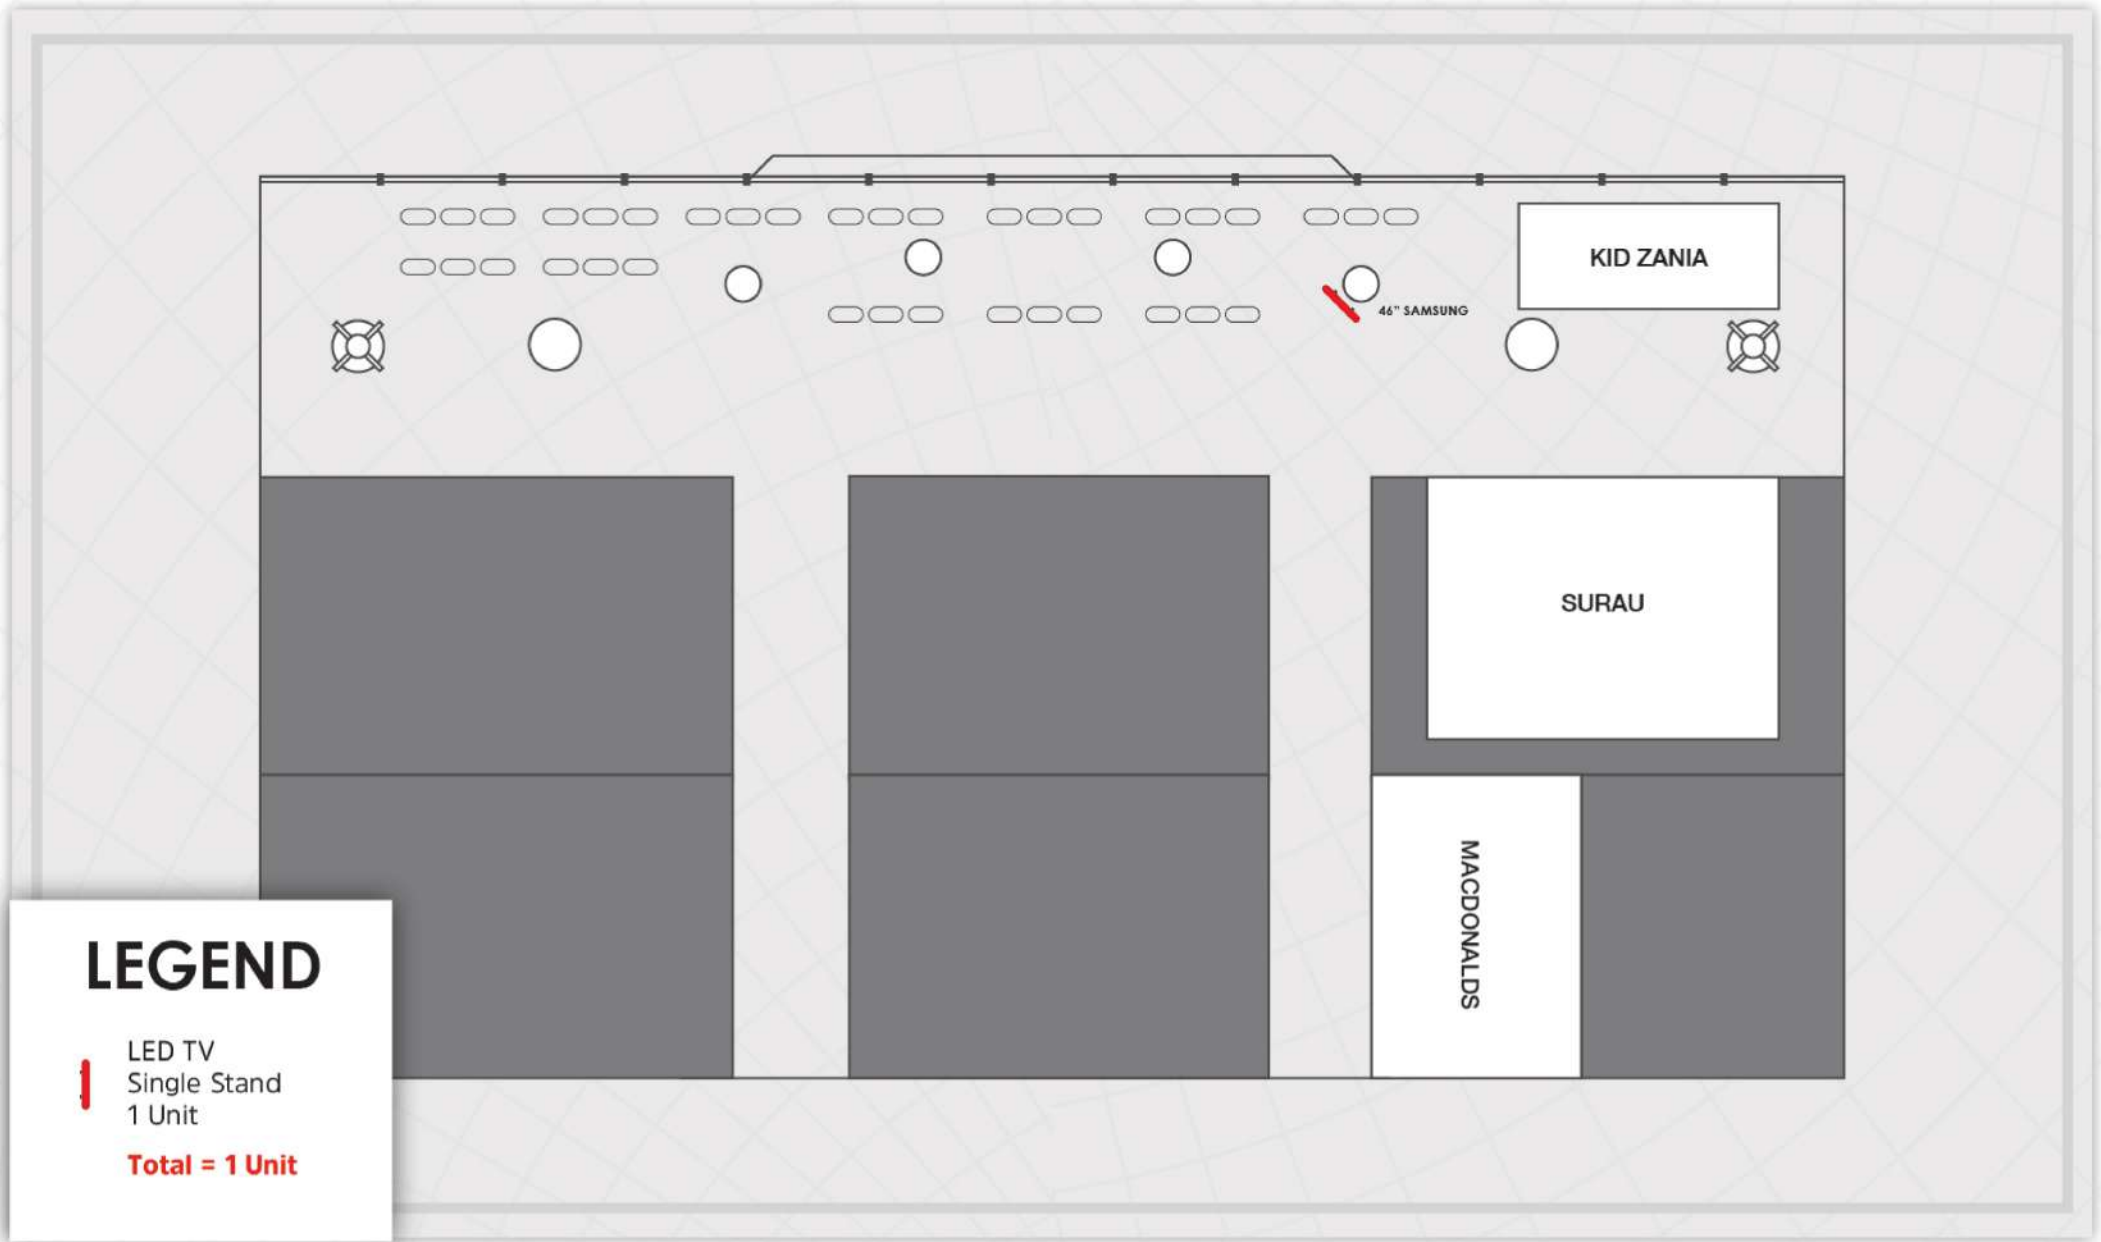

LEGEND

LED TV
Single Stand
1 Unit

Total = 1 Unit

ANJUNG TINJAU Level 5