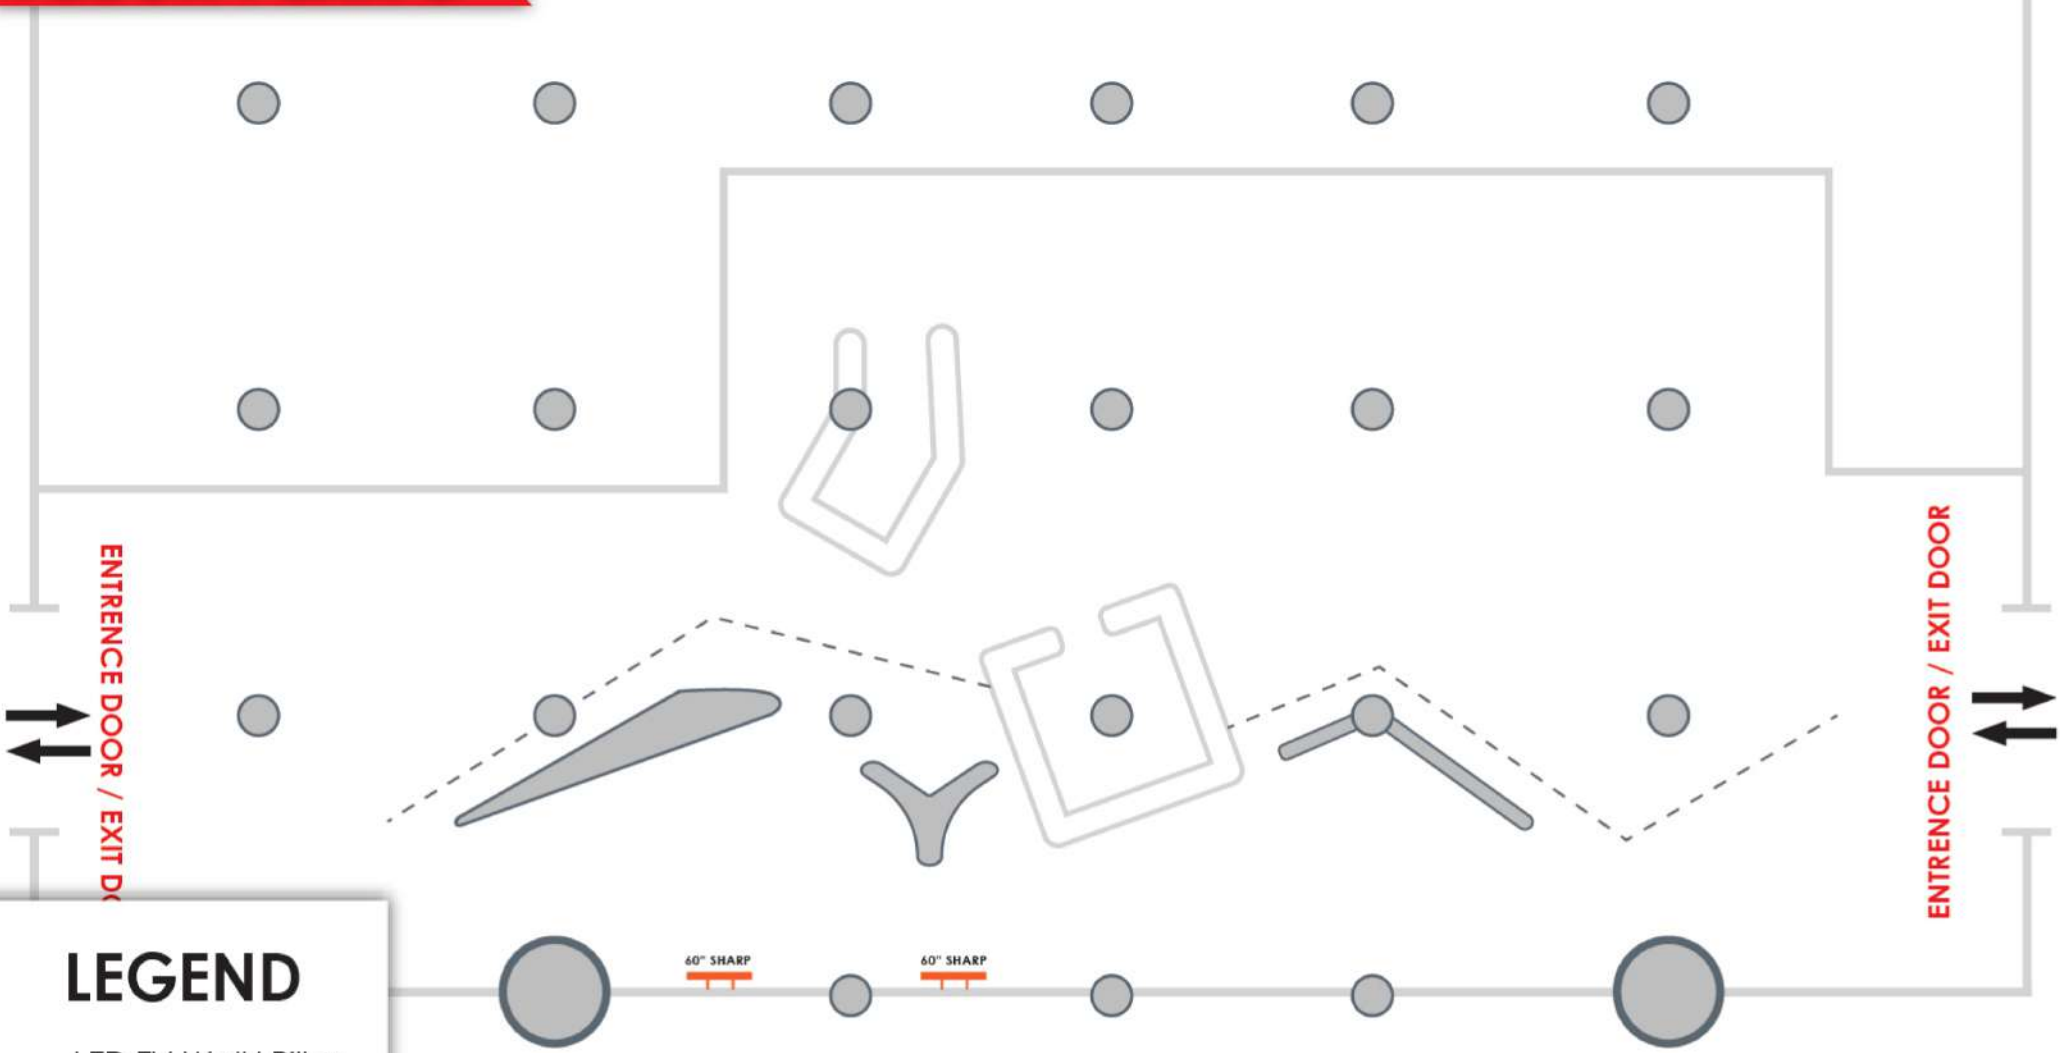

LEGEND

-  LED TV Wall / Pillar Mounted
35 Unit
-  LED TV Back to Back New
6 Unit
-  LED TV Single Stand Old
1 Unit
-  LED TV Back to Back Old
2 Unit

Total = 43 Unit

Arrival Hall at Level 3

LEGEND

 LED TV Pillar
Mounted Size
6 Unit

Total = 6 Unit

**Immigration International Arrival at
Level 3**

FLOOR PLAN 2

LEGEND

 LED TV Wall/ Pillar Mounted 2 Unit

Total = 2 Unit

Level 2 (Food Garden)

LEGEND

-  LED TV Trio
57 Unit
-  LED TV
Single Stand
18 Unit
-  LED TV Wall
Mounted
2 Unit

Total = 77 Unit

**Satellite Building Passenger (International)
Level 1**

LEGEND

LED TV Pillar
Mounted Size
44 Unit

Total = 42 Unit

LEGEND
 | LED TV Wall / Pillar Mounted Sharp 60"
 Total = 57 Unit

PIER K (LEVEL 1A) DOMESTIC & INTERNATIONAL DEPARTURE

PIER L (LEVEL 2) INTERNATIONAL DEPARTURE

PIER Q (LEVEL 1A) INTERNATIONAL DEPARTURE

PIER P (LEVEL 1A) INTERNATIONAL DEPARTURE