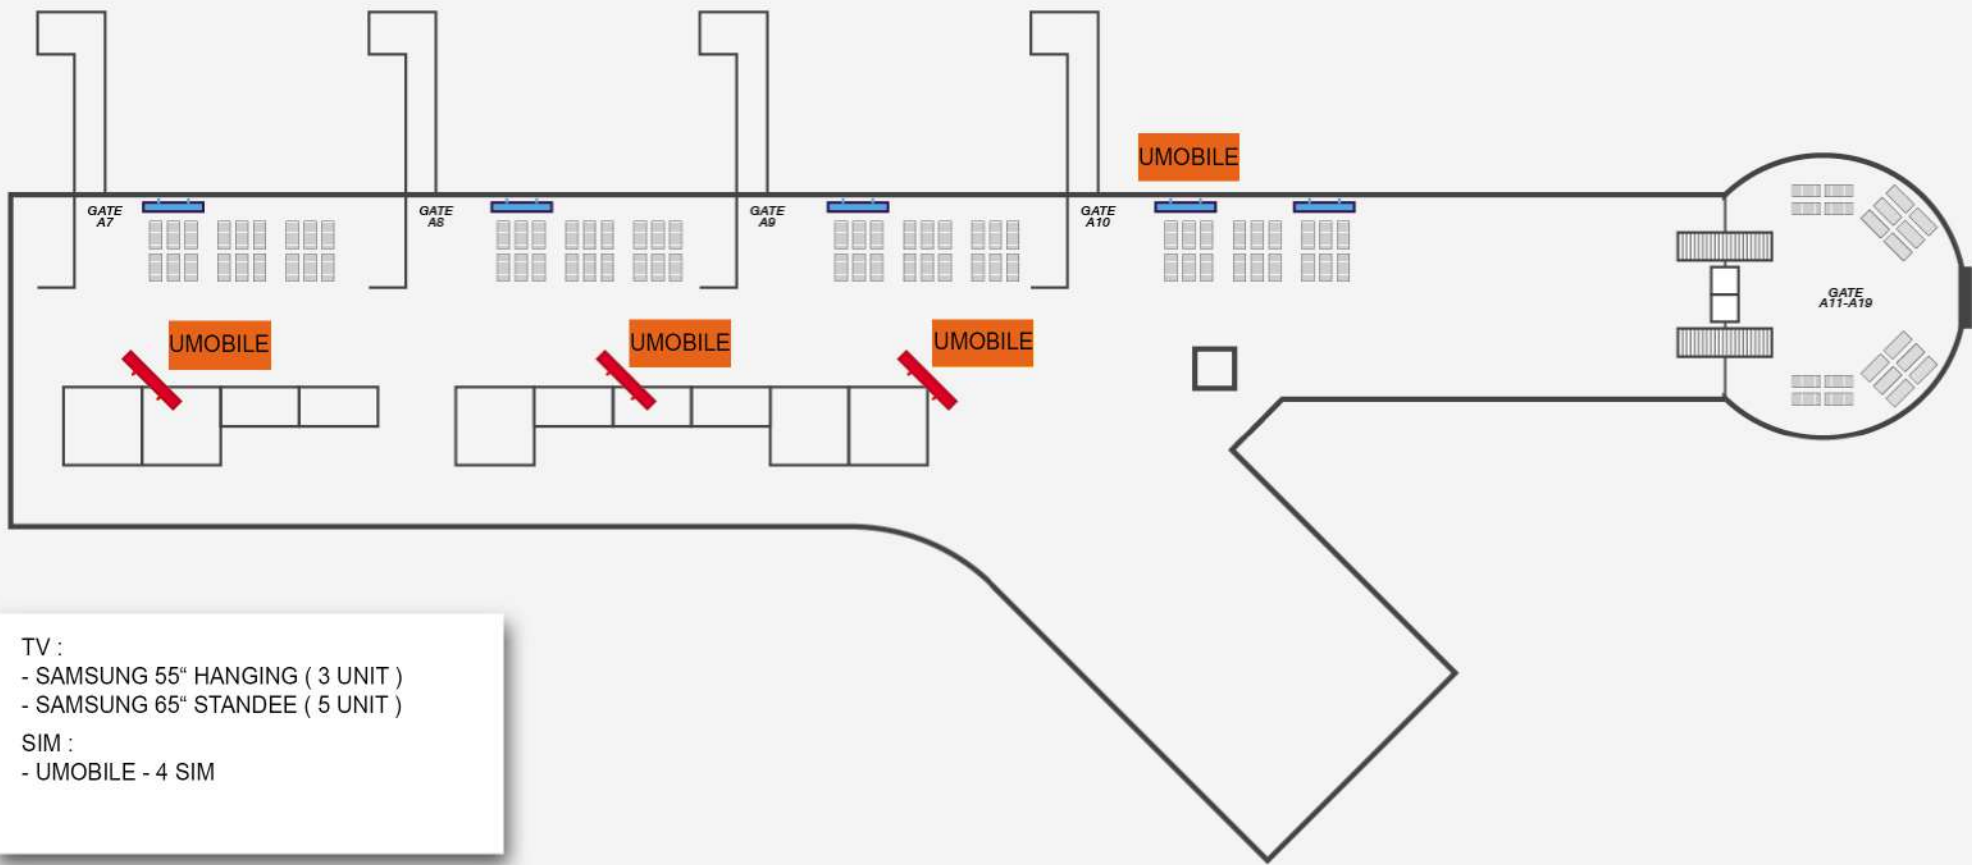

INTERNATIONAL ARRIVAL, PUBLIC CONCOURSE (LEVEL 2)

INTERNATIONAL ARRIVAL & QUEUE AREA

SATELLITE BUILDING (LEVEL 3)

VIP LOUNGE (LEVEL 3) MAIN TERMINAL BUILDING

Take your brand to greater heights

BKI

RIMBUN HYBRIDTV BROADCAST SDN BHD (959703-D)

DEPARTURE HALL

- TV :
- SAMSUNG 55" PILLAR (2 UNIT)
- SIM :
- UMOBILE - 1 SIM

ARRIVAL HALL

TV :
- SAMSUNG 55" PILLAR (10 UNIT)
SIM :
- UMOBILE - 2 SIM

BAGGAGE AREA (DOMESTIC / INTERNATIONAL)

TV :
- SAMSUNG 55" STANDEE (4 UNIT)
SIM :
- UMOBILE - 2 SIM

VIP ROOM

BOARDING GATE (DOMESTIC)

- TV :
- SAMSUNG 55" HANGING (3 UNIT)
 - SAMSUNG 55" PILLAR (6 UNIT)
- SIM :
- UMOBILE - 2 SIM

BOARDING GATE (INTERNATIONAL)

BOARDING GATE (INTERNATIONAL)

Take your brand to greater heights

LEGEND

-  LED TV
Standee 55"
3 Unit
-  Digital Signage
Wall Mounted 4ft x 10ft
1 Unit

BOARDING GATE (DOMESTIC)

FOOD COURT

LEGEND

-  LED TV Standee 55" 2 Unit
-  LED TV Pillar 55" 3 Unit

BOARDING GATE (DOMESTIC)