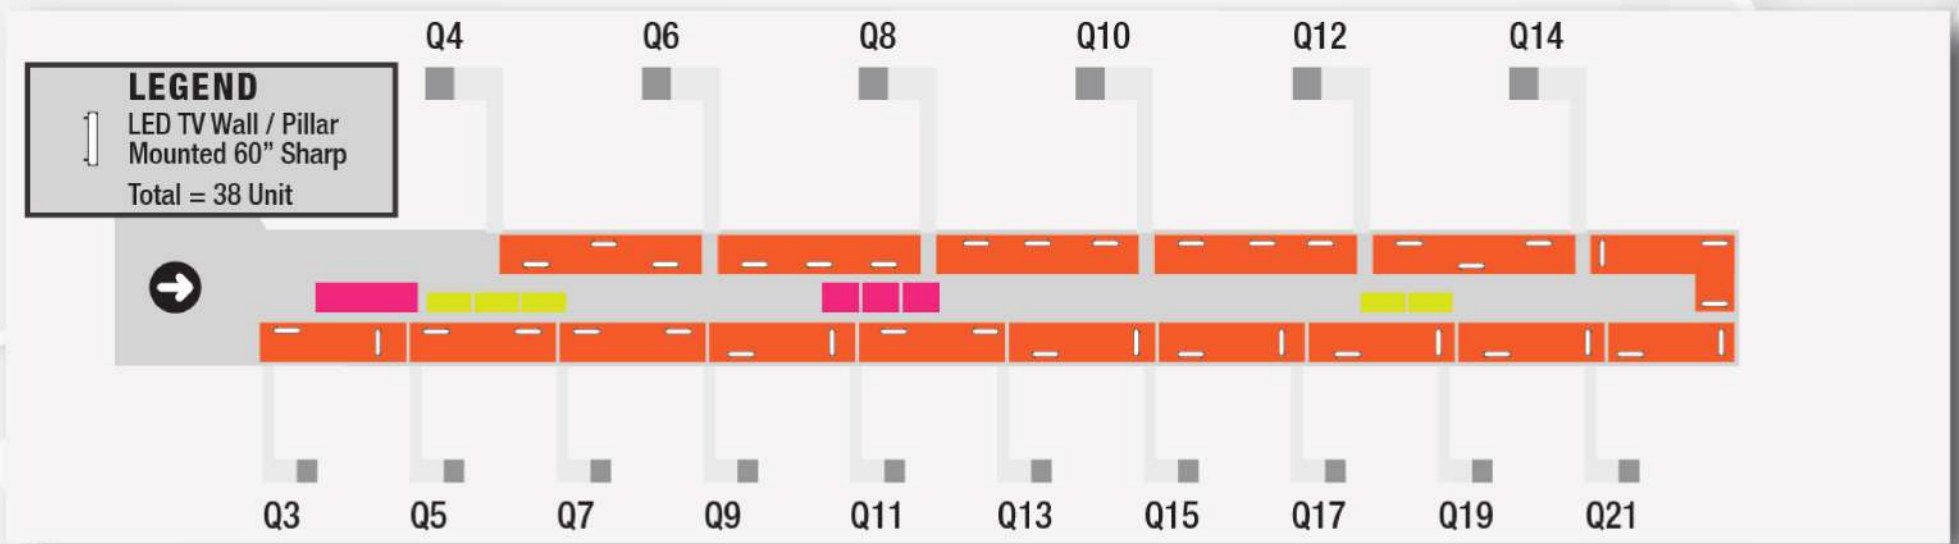

LEGEND
 | LED TV Wall / Pillar Mounted Sharp 60"
 Total = 57 Unit

PIER K (LEVEL 1A) DOMESTIC & INTERNATIONAL DEPARTURE

PIER L (LEVEL 2) INTERNATIONAL DEPARTURE

PIER Q (LEVEL 1A) INTERNATIONAL DEPARTURE

PIER P (LEVEL 1A) INTERNATIONAL DEPARTURE

INTERNATIONAL ARRIVAL, PUBLIC CONCOURSE (LEVEL 2)

INTERNATIONAL ARRIVAL & QUEUE AREA

SATELLITE BUILDING (LEVEL 3)

VIP LOUNGE (LEVEL 3) MAIN TERMINAL BUILDING

Take your brand to greater heights

BKI

RIMBUN HYBRIDTV BROADCAST SDN BHD (959703-D)