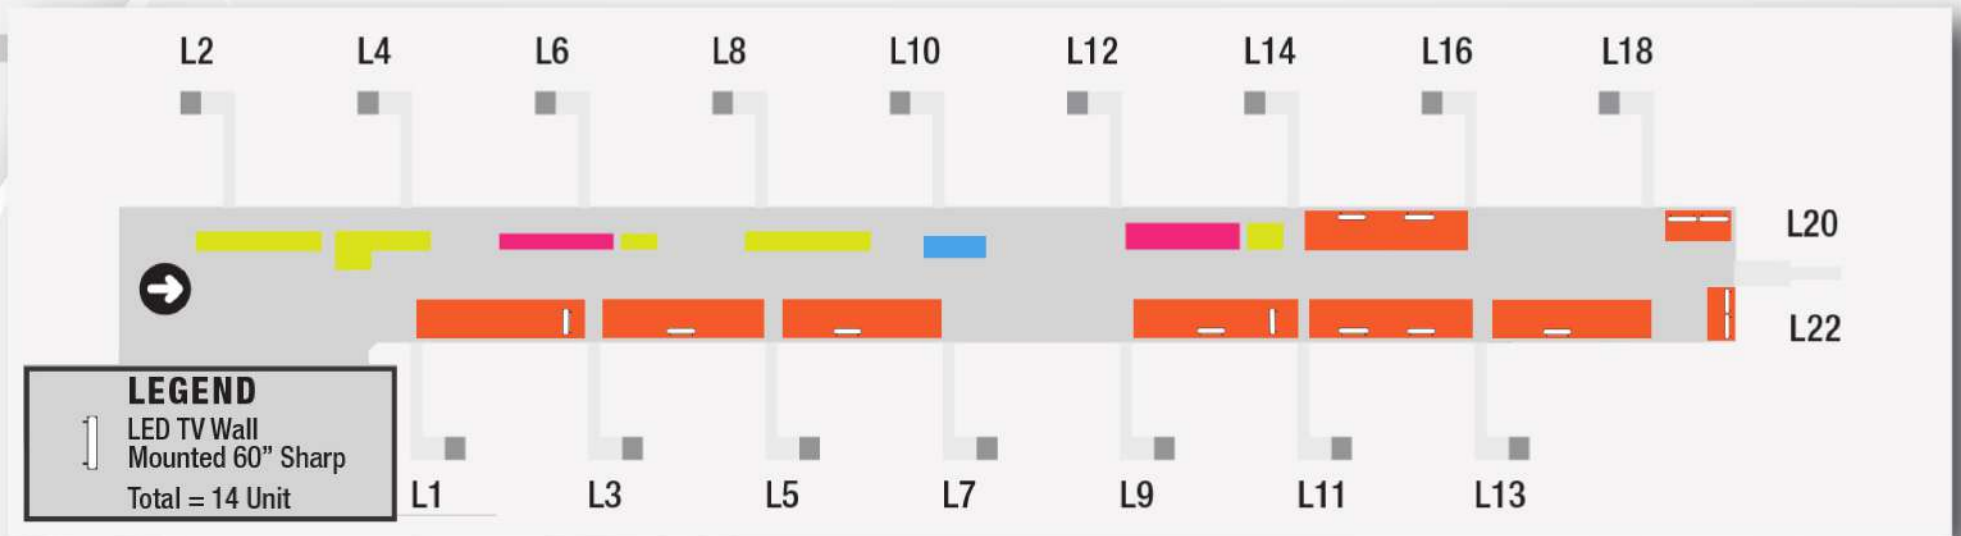

-  LED TV Trio
57 Unit
-  LED TV
Single Stand
18 Unit
-  LED TV Wall
Mounted
2 Unit

Total = 77 Unit

**Satellite Building Passenger (International)
Level 1**

LEGEND

LED TV Pillar
Mounted Size
44 Unit

Total = 42 Unit

Contact Pier (Domestic) Level 3

Take your brand to greater heights

KLIA 2

RIMBUN HYBRIDTV BROADCAST SDN BHD (959703-D)

FOOD COURT (LEVEL 3) SATELLITE BUILDING

PIER J (LEVEL 1A) DOMESTIC DEPARTURE / ARRIVAL

LEGEND
 | LED TV Wall / Pillar Mounted Sharp 60"
 Total = 57 Unit

PIER K (LEVEL 1A) DOMESTIC & INTERNATIONAL DEPARTURE

PIER L (LEVEL 2) INTERNATIONAL DEPARTURE

PIER Q (LEVEL 1A) INTERNATIONAL DEPARTURE

PIER P (LEVEL 1A) INTERNATIONAL DEPARTURE

DEPARTURE HALL

- TV :
- SAMSUNG 55" PILLAR (2 UNIT)
- SIM :
- UMOBILE - 1 SIM

ARRIVAL HALL

TV :
- SAMSUNG 55" PILLAR (10 UNIT)
SIM :
- UMOBILE - 2 SIM

BAGGAGE AREA (DOMESTIC / INTERNATIONAL)

TV :
- SAMSUNG 55" STANDEE (4 UNIT)
SIM :
- UMOBILE - 2 SIM