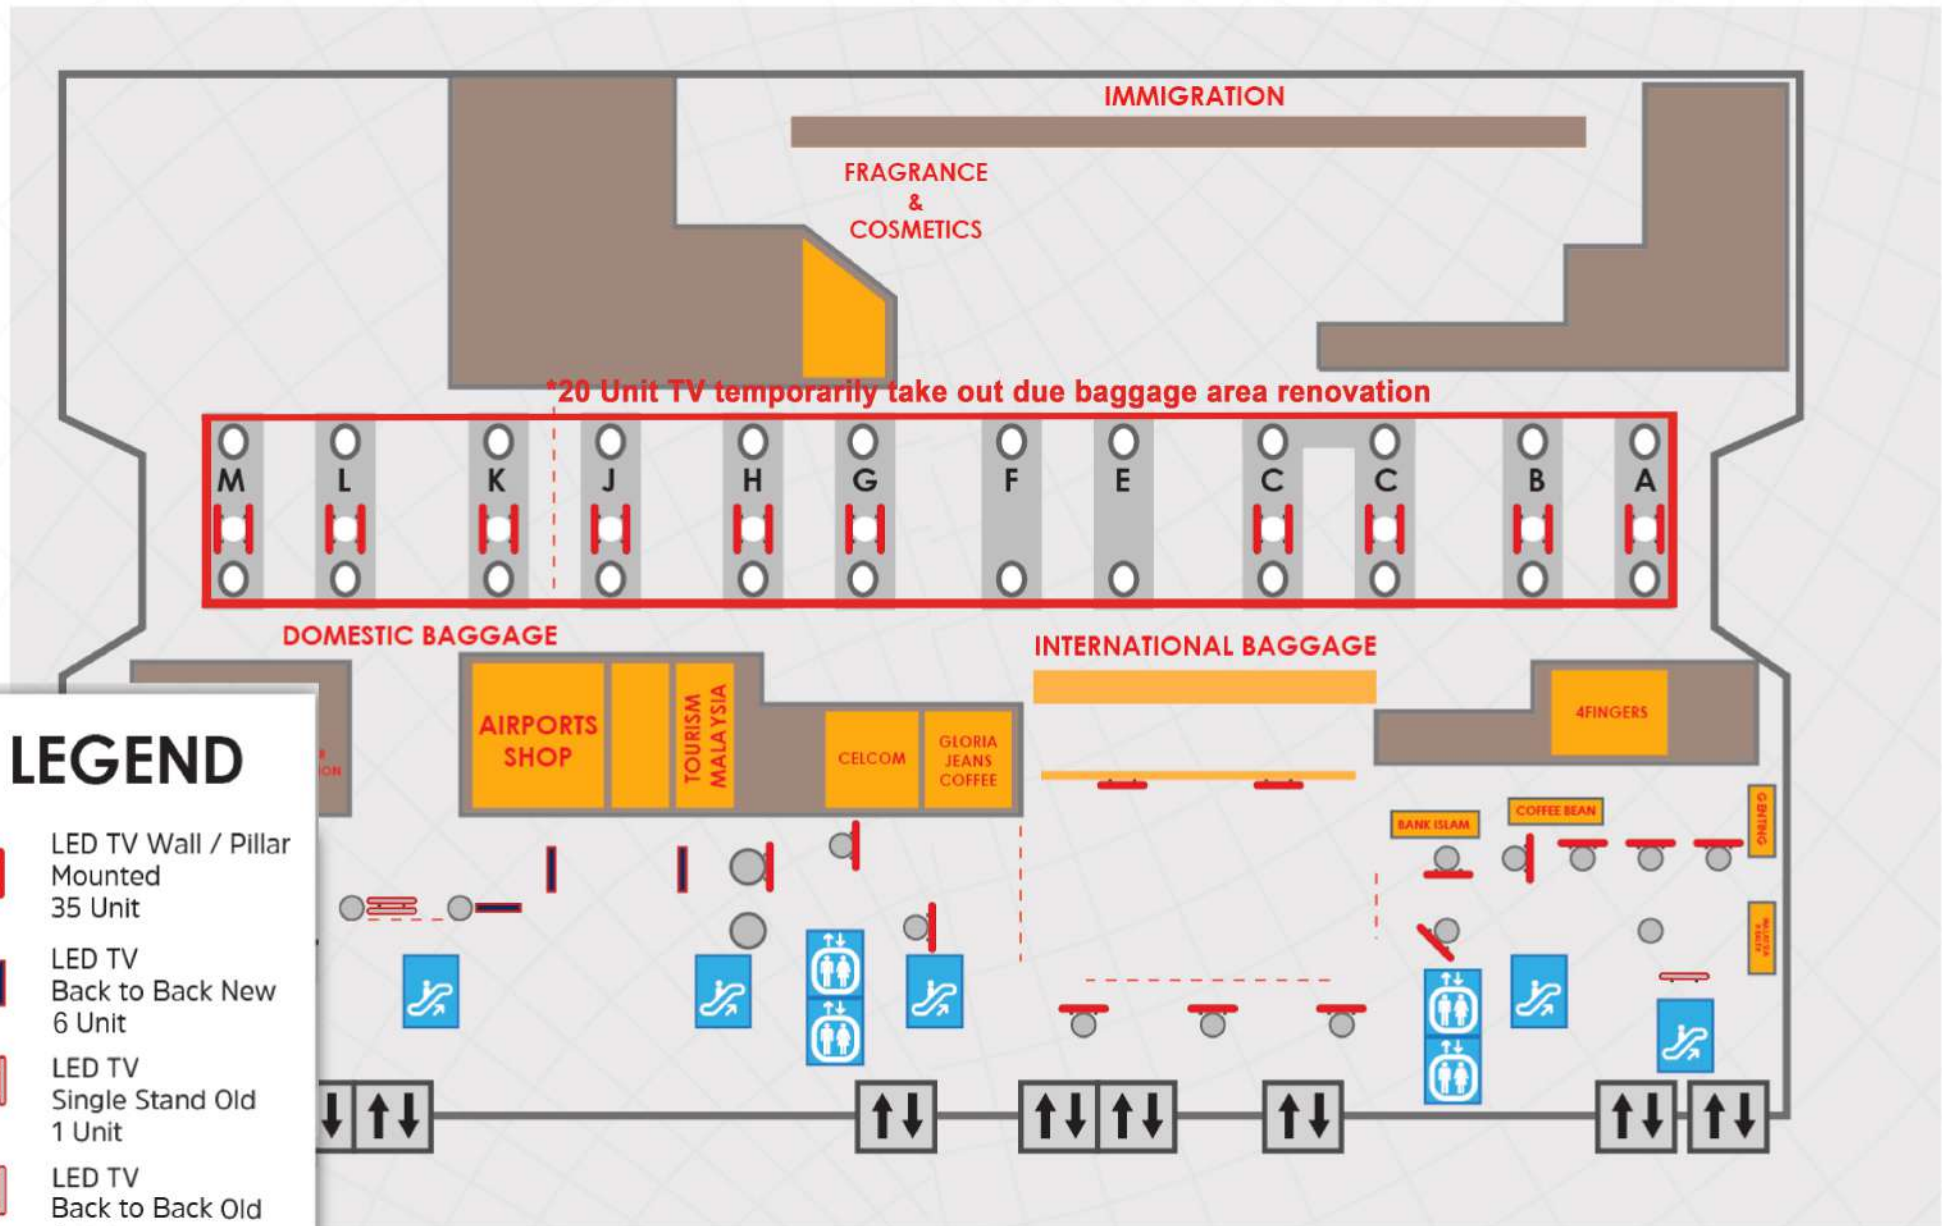

Take your brand to greater heights

KLIA

RIMBUN HYBRIDTV BROADCAST SDN BHD (959703-D)

MAIN TERMINAL BUILDING (MTB) LEVEL 5 DEPARTURE HALL

LEGEND

 LED TV
 Single Stand
 1 Unit

Total = 1 Unit

ANJUNG TINJAU Level 5

LEGEND

-  LED TV Wall / Pillar Mounted
35 Unit
-  LED TV Back to Back New
6 Unit
-  LED TV Single Stand Old
1 Unit
-  LED TV Back to Back Old
2 Unit

Total = 43 Unit

Arrival Hall at Level 3

LEGEND

 LED TV Pillar
Mounted Size
6 Unit

Total = 6 Unit

**Immigration International Arrival at
Level 3**

FLOOR PLAN 2

LEGEND

 LED TV Wall/ Pillar Mounted 2 Unit

Total = 2 Unit

Level 2 (Food Garden)

LEGEND

-  LED TV Trio
57 Unit
-  LED TV
Single Stand
18 Unit
-  LED TV Wall
Mounted
2 Unit

Total = 77 Unit

**Satellite Building Passenger (International)
Level 1**

LEGEND

LED TV Pillar
Mounted Size
44 Unit

Total = 42 Unit