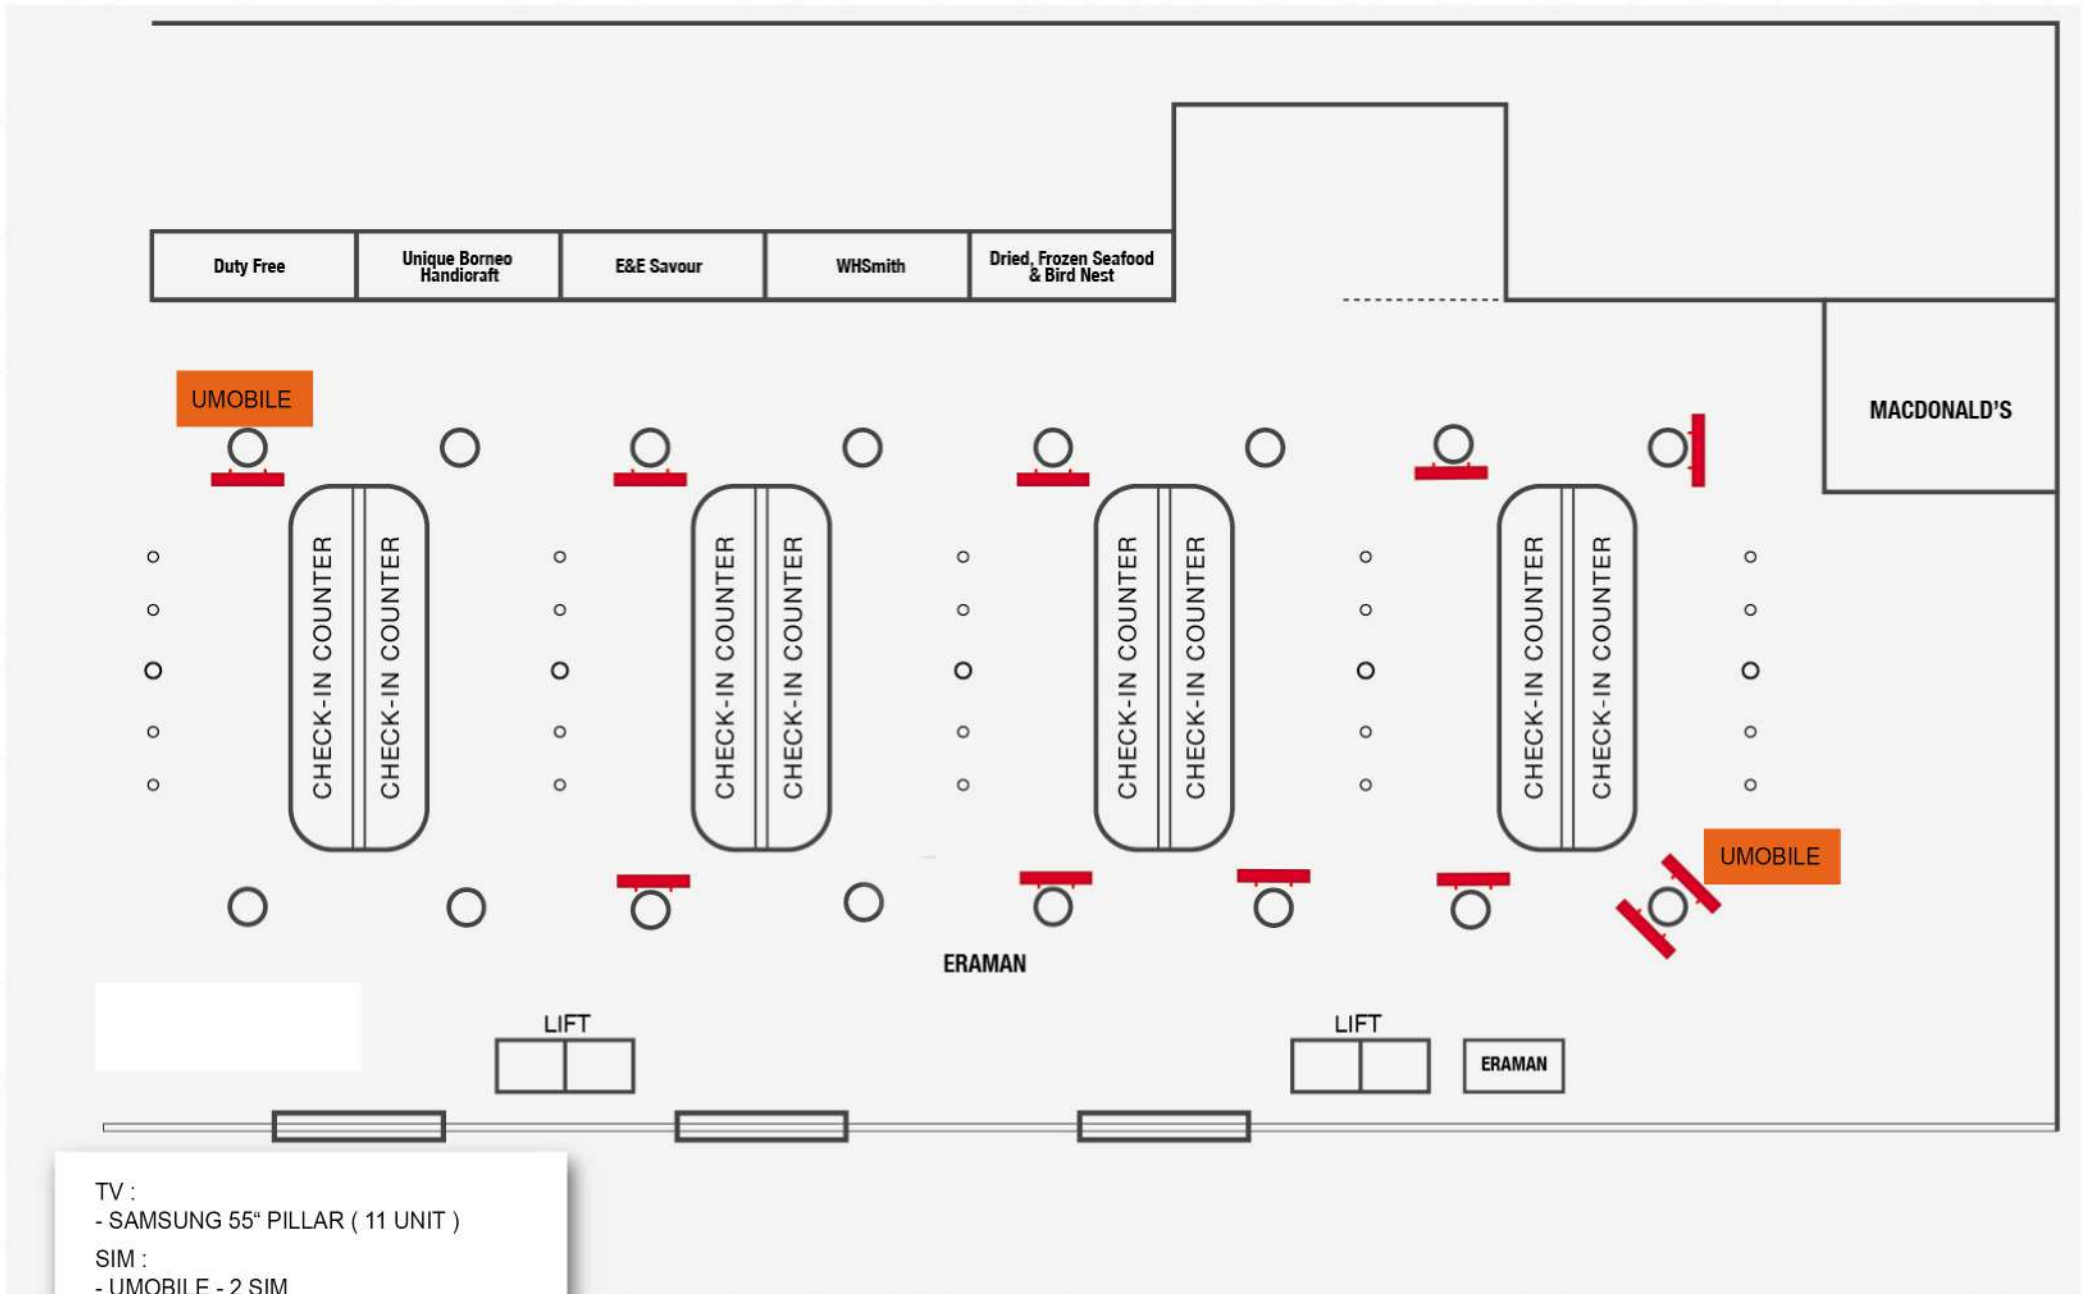

LEGEND
 | LED TV Wall / Pillar Mounted Sharp 60"
 Total = 57 Unit

PIER K (LEVEL 1A) DOMESTIC & INTERNATIONAL DEPARTURE

PIER L (LEVEL 2) INTERNATIONAL DEPARTURE

PIER Q (LEVEL 1A) INTERNATIONAL DEPARTURE

PIER P (LEVEL 1A) INTERNATIONAL DEPARTURE

INTERNATIONAL ARRIVAL, PUBLIC CONCOURSE (LEVEL 2)

INTERNATIONAL ARRIVAL & QUEUE AREA

SATELLITE BUILDING (LEVEL 3)

VIP LOUNGE (LEVEL 3) MAIN TERMINAL BUILDING

Take your brand to greater heights

BKI

RIMBUN HYBRIDTV BROADCAST SDN BHD (959703-D)

DEPARTURE HALL

- TV :
- SAMSUNG 55" PILLAR (2 UNIT)
- SIM :
- UMOBILE - 1 SIM

ARRIVAL HALL

TV :
- SAMSUNG 55" PILLAR (10 UNIT)
SIM :
- UMOBILE - 2 SIM

BAGGAGE AREA (DOMESTIC / INTERNATIONAL)

TV :
- SAMSUNG 55" STANDEE (4 UNIT)
SIM :
- UMOBILE - 2 SIM

VIP ROOM

BOARDING GATE (DOMESTIC)

- TV :
- SAMSUNG 55" HANGING (3 UNIT)
 - SAMSUNG 55" PILLAR (6 UNIT)
- SIM :
- UMOBILE - 2 SIM

BOARDING GATE (INTERNATIONAL)

BOARDING GATE (INTERNATIONAL)

Take your brand to greater heights