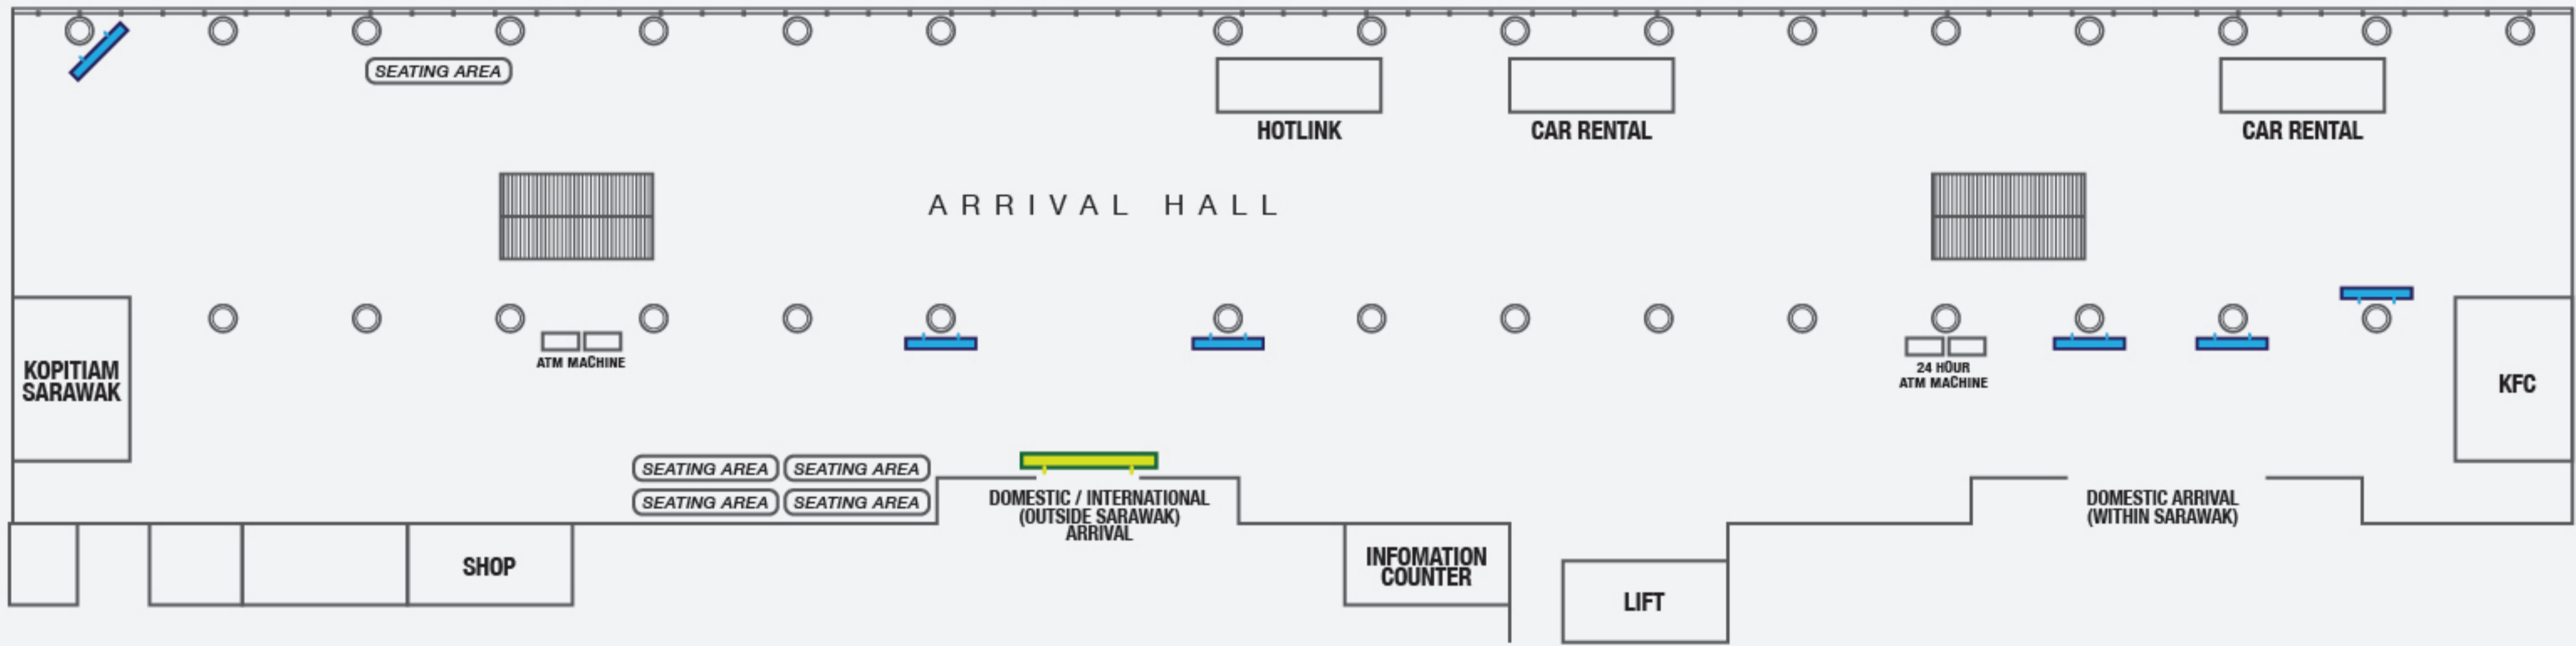

BAGGAGE AREA (DOMESTIC WITHIN SARAWAK)

LEGEND

 LED TV Pillar 55"
6 Unit

 Digital Signage
Wall Mounted 4ft x 10ft
1 Unit

FOOD COURT

LEGEND

-  LED TV
Hanging 55"
8 Unit

BOARDING GATE (DOMESTIC/INTERNATIONAL)

LEGEND

-  LED TV
Standee 55"
3 Unit
-  Digital Signage
Wall Mounted 4ft x 10ft
1 Unit

BOARDING GATE (DOMESTIC)

FOOD COURT

LEGEND

-  LED TV Standee 55" 2 Unit
-  LED TV Pillar 55" 3 Unit

BOARDING GATE (DOMESTIC)

LEGEND

 LED TV Standee 55"
3 Unit

VIP ROOM

LEGEND

-  LED TV Flexible Standee 55" 6 Unit
-  Digital Signage Wall Mounted 4ft x 10ft 1 Unit

ARRIVAL HALL