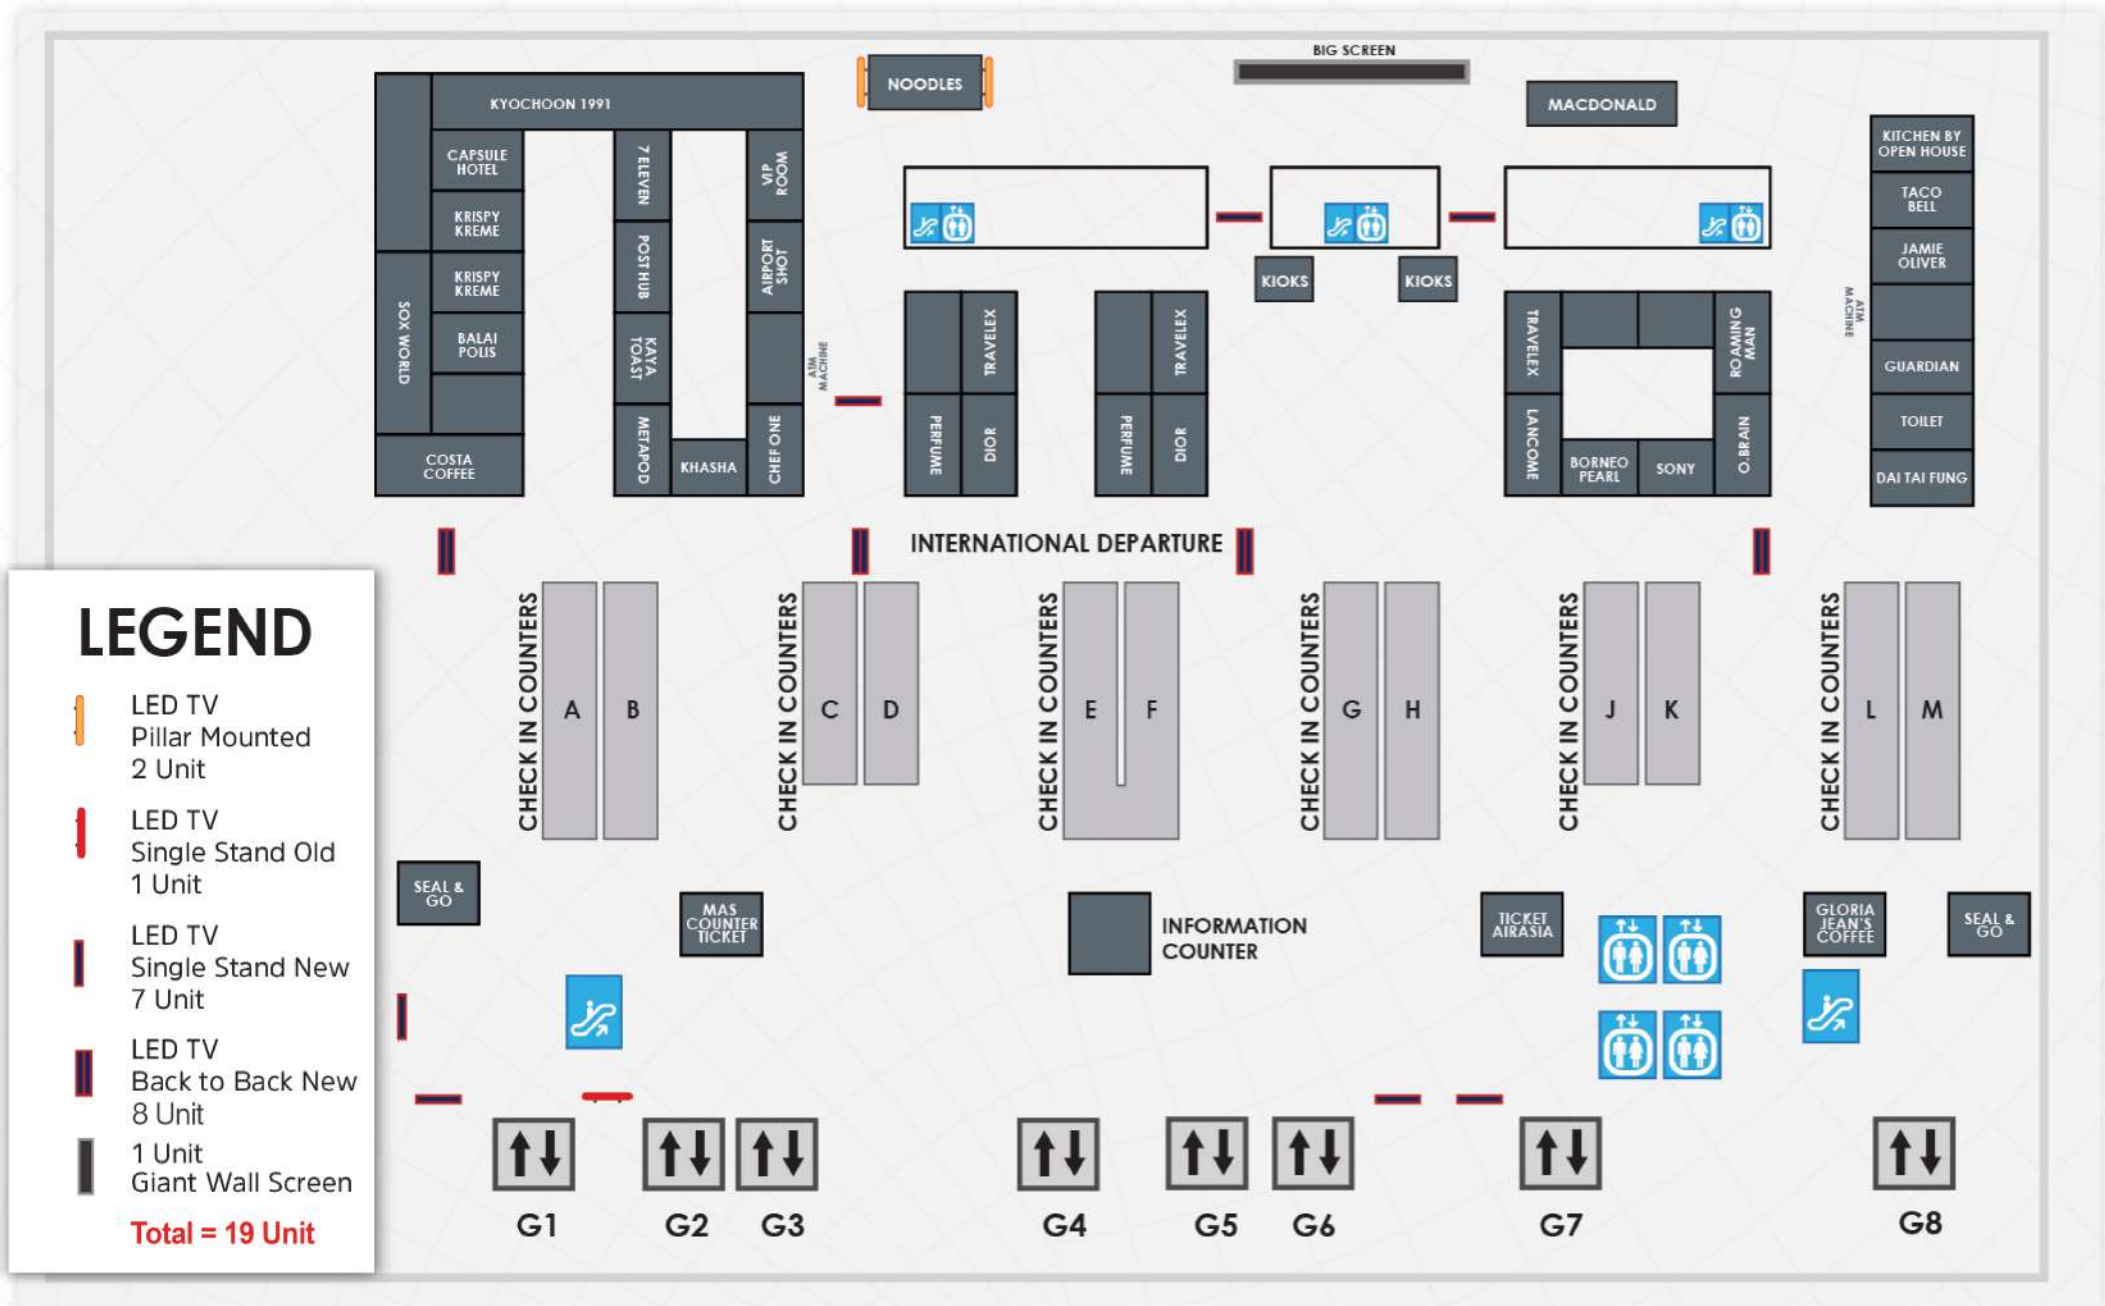

MAIN TERMINAL BUILDING (MTB) LEVEL 5 DEPARTURE HALL