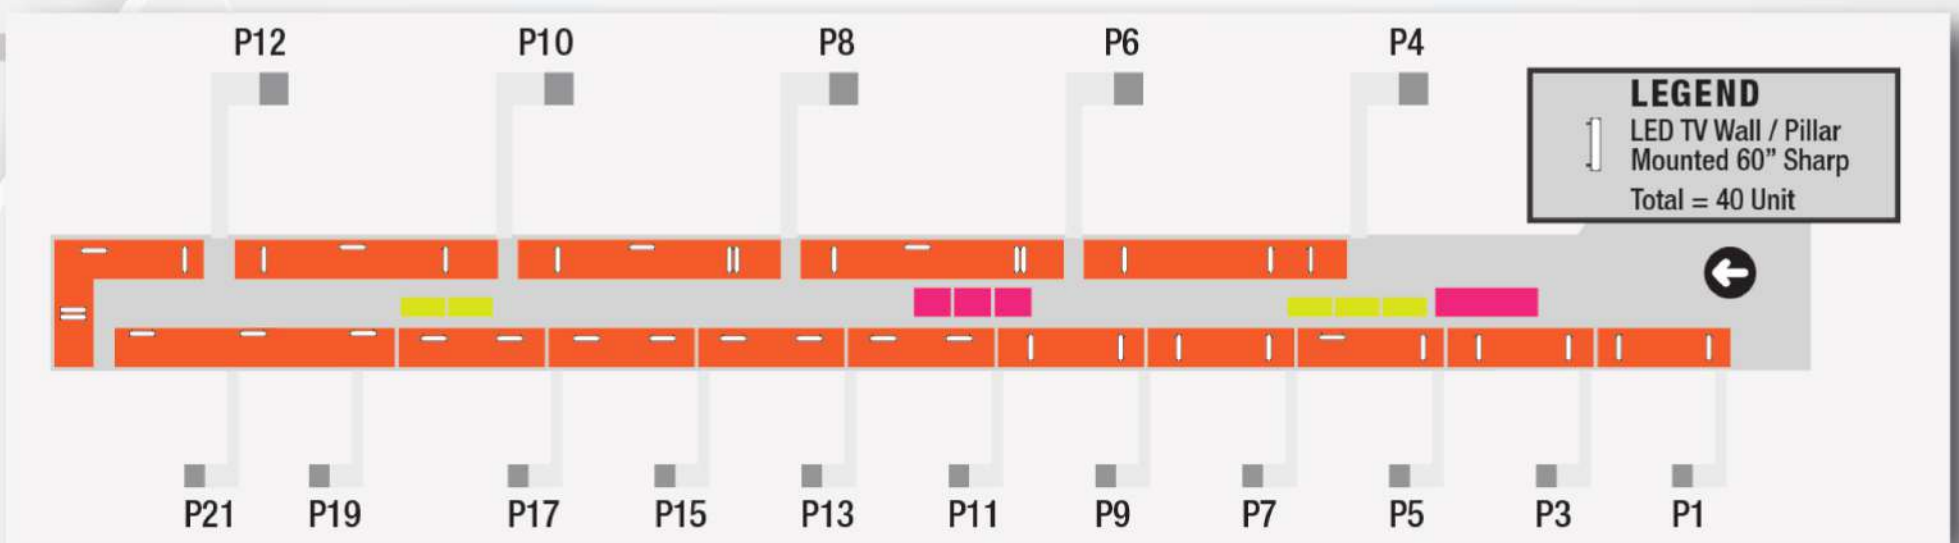

LEGEND
 | LED TV Wall / Pillar Mounted Sharp 60"
 Total = 57 Unit

PIER K (LEVEL 1A) DOMESTIC & INTERNATIONAL DEPARTURE

PIER L (LEVEL 2) INTERNATIONAL DEPARTURE

PIER Q (LEVEL 1A) INTERNATIONAL DEPARTURE

PIER P (LEVEL 1A) INTERNATIONAL DEPARTURE

INTERNATIONAL ARRIVAL, PUBLIC CONCOURSE (LEVEL 2)

INTERNATIONAL ARRIVAL & QUEUE AREA

SATELLITE BUILDING (LEVEL 3)

VIP LOUNGE (LEVEL 3) MAIN TERMINAL BUILDING

Take your brand to greater heights

BKI

RIMBUN HYBRIDTV BROADCAST SDN BHD (959703-D)

DEPARTURE HALL

- TV :
- SAMSUNG 55" PILLAR (2 UNIT)
- SIM :
- UMOBILE - 1 SIM

ARRIVAL HALL

TV :
- SAMSUNG 55" PILLAR (10 UNIT)
SIM :
- UMOBILE - 2 SIM

BAGGAGE AREA (DOMESTIC / INTERNATIONAL)

TV :
- SAMSUNG 55" STANDEE (4 UNIT)
SIM :
- UMOBILE - 2 SIM