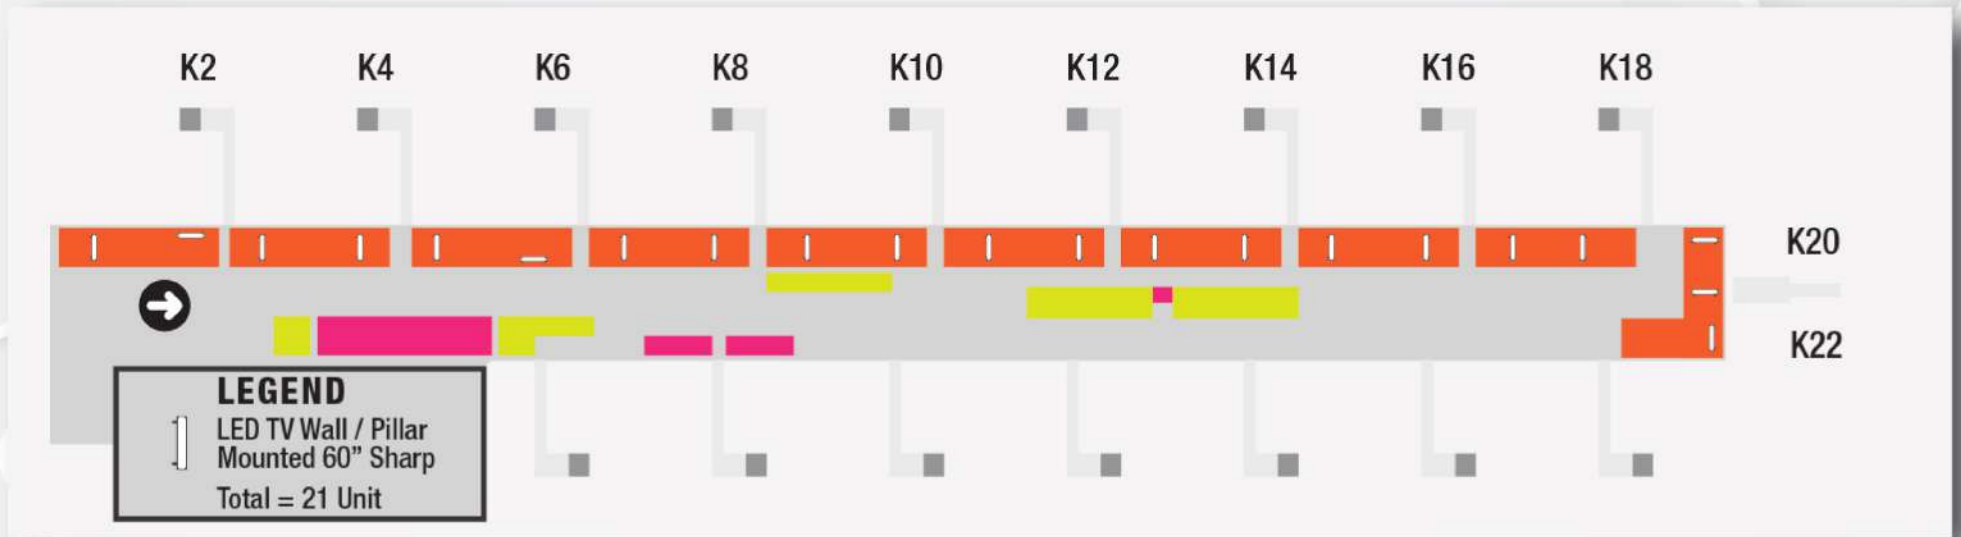

-  LED TV Trio
57 Unit
-  LED TV
Single Stand
18 Unit
-  LED TV Wall
Mounted
2 Unit

Total = 77 Unit

**Satellite Building Passenger (International)
Level 1**

LEGEND

LED TV Pillar
Mounted Size
44 Unit

Total = 42 Unit

Contact Pier (Domestic) Level 3

Take your brand to greater heights

KLIA 2

RIMBUN HYBRIDTV BROADCAST SDN BHD (959703-D)

FOOD COURT (LEVEL 3) SATELLITE BUILDING

PIER J (LEVEL 1A) DOMESTIC DEPARTURE / ARRIVAL

LEGEND
 | LED TV Wall / Pillar Mounted Sharp 60"
 Total = 57 Unit

PIER K (LEVEL 1A) DOMESTIC & INTERNATIONAL DEPARTURE

PIER L (LEVEL 2) INTERNATIONAL DEPARTURE

PIER Q (LEVEL 1A) INTERNATIONAL DEPARTURE

PIER P (LEVEL 1A) INTERNATIONAL DEPARTURE