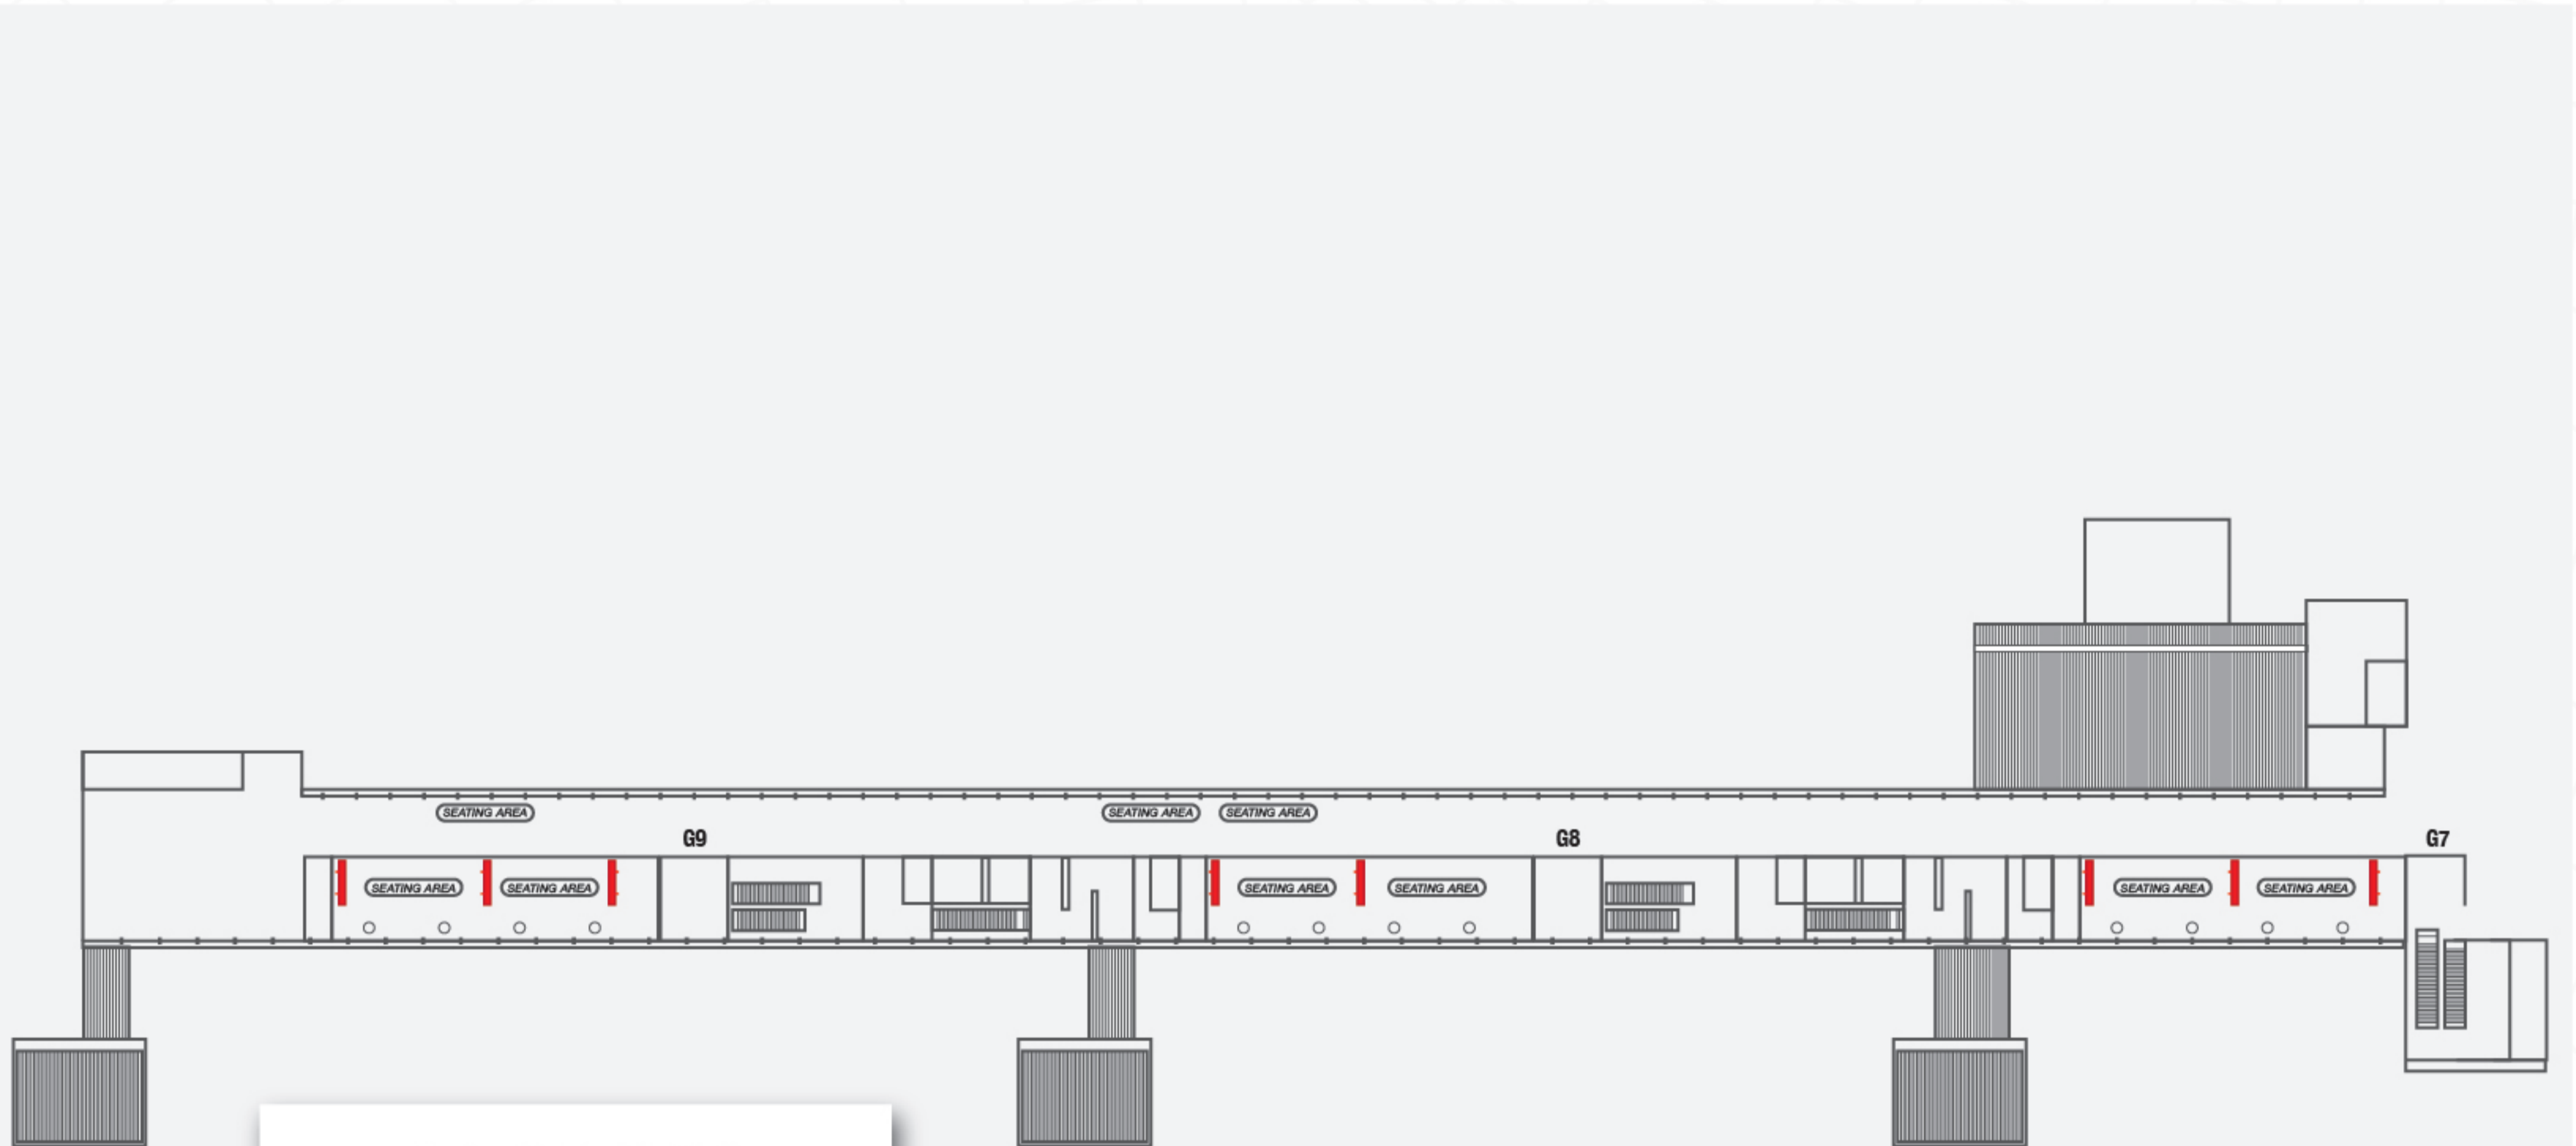

BAGGAGE AREA (DOMESTIC WITHIN SARAWAK)

LEGEND

 LED TV Pillar 55"
6 Unit

 Digital Signage
Wall Mounted 4ft x 10ft
1 Unit

FOOD COURT

LEGEND

-  LED TV
Hanging 55"
8 Unit

BOARDING GATE (DOMESTIC/INTERNATIONAL)

LEGEND

-  LED TV
Standee 55"
3 Unit
-  Digital Signage
Wall Mounted 4ft x 10ft
1 Unit

BOARDING GATE (DOMESTIC)

FOOD COURT

LEGEND

-  LED TV Standee 55" 2 Unit
-  LED TV Pillar 55" 3 Unit

BOARDING GATE (DOMESTIC)