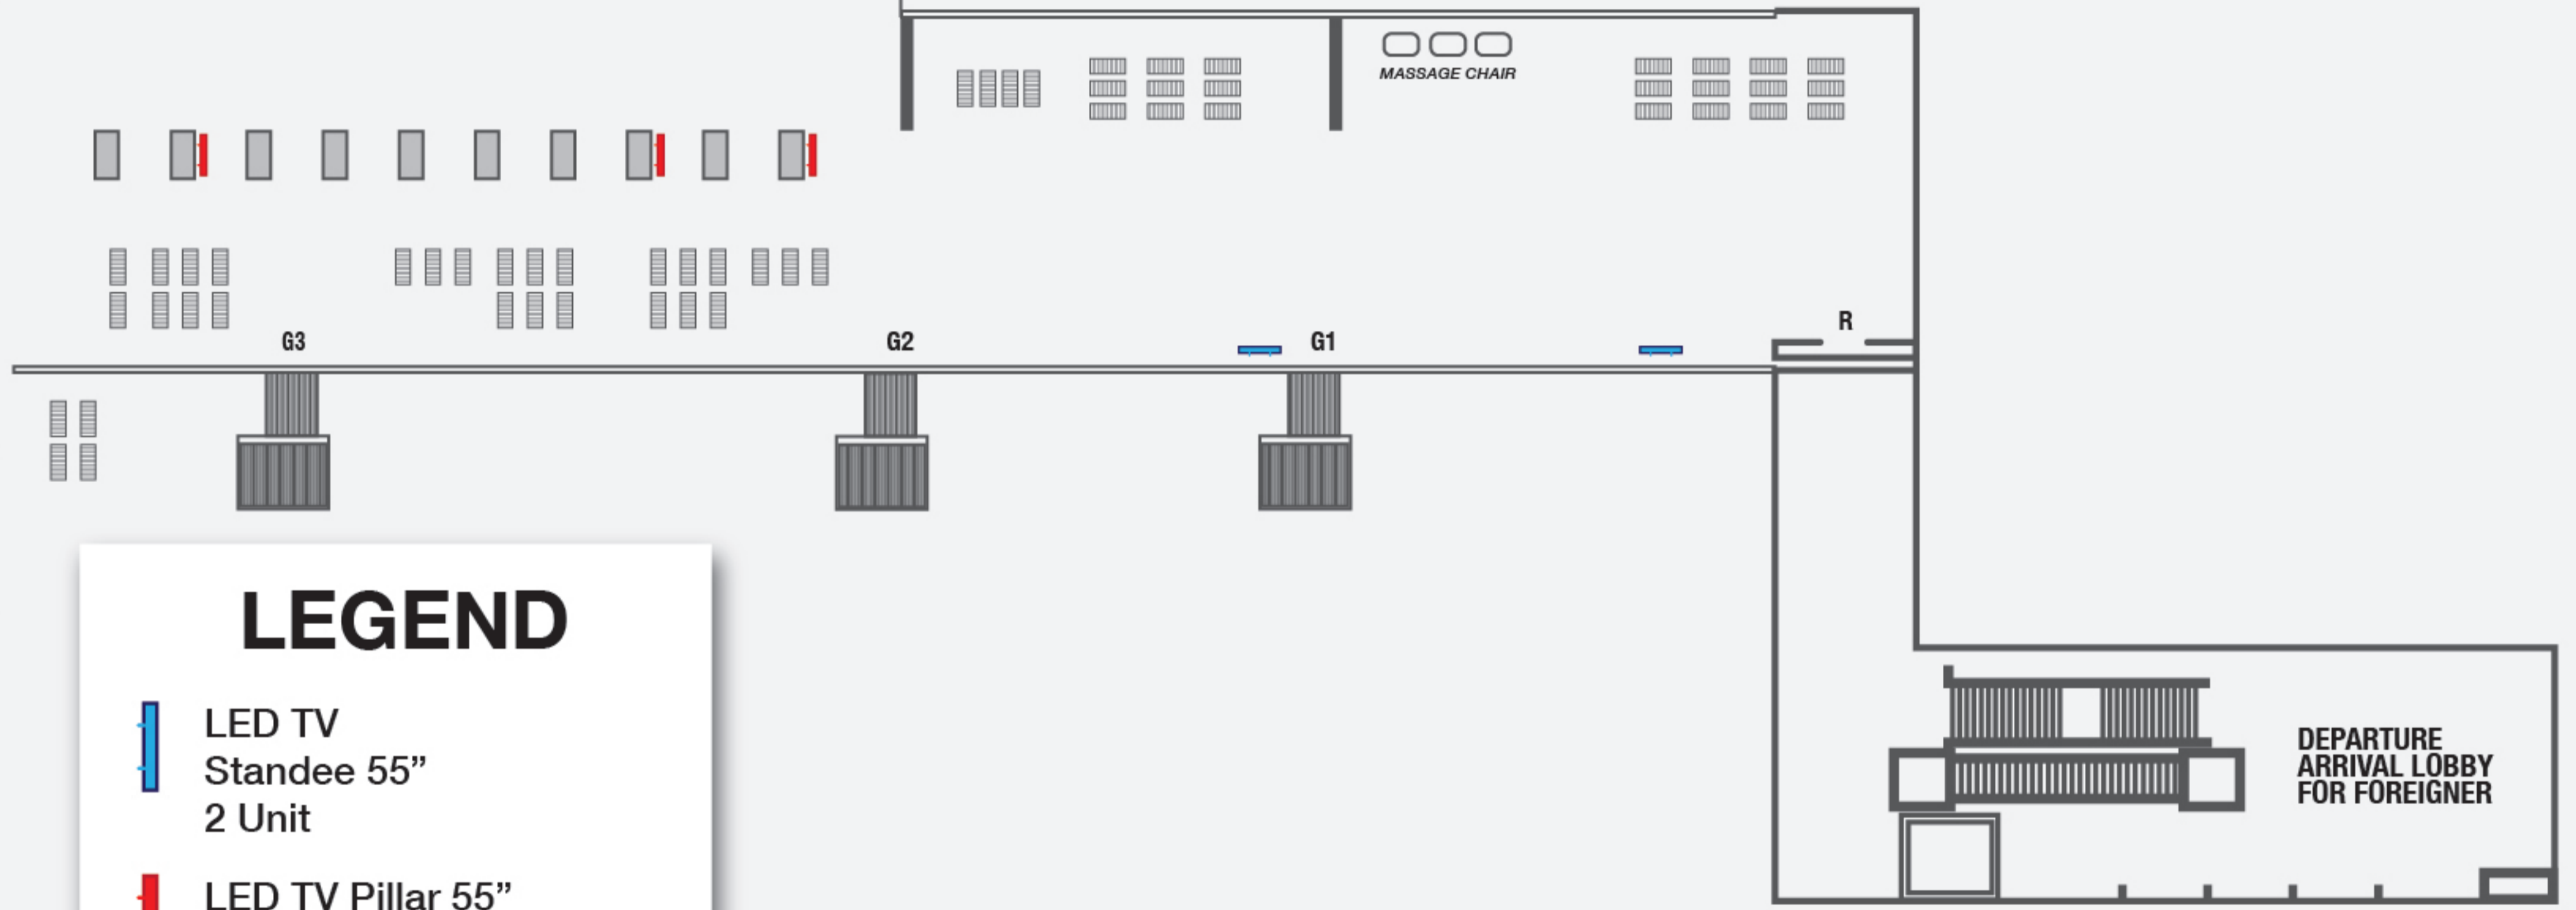

DEPARTURE HALL

- TV :
- SAMSUNG 55" PILLAR (2 UNIT)
- SIM :
- UMOBILE - 1 SIM

ARRIVAL HALL

TV :
- SAMSUNG 55" PILLAR (10 UNIT)
SIM :
- UMOBILE - 2 SIM

BAGGAGE AREA (DOMESTIC / INTERNATIONAL)

TV :
- SAMSUNG 55" STANDEE (4 UNIT)
SIM :
- UMOBILE - 2 SIM

BAGGAGE AREA (DOMESTIC WITHIN SARAWAK)

LEGEND

 LED TV Pillar 55"
6 Unit

 Digital Signage
Wall Mounted 4ft x 10ft
1 Unit

FOOD COURT

LEGEND

-  LED TV
Hanging 55"
8 Unit

BOARDING GATE (DOMESTIC/INTERNATIONAL)

LEGEND

-  LED TV
Standee 55"
3 Unit
-  Digital Signage
Wall Mounted 4ft x 10ft
1 Unit

BOARDING GATE (DOMESTIC)

FOOD COURT

LEGEND

-  LED TV Standee 55" 2 Unit
-  LED TV Pillar 55" 3 Unit

BOARDING GATE (DOMESTIC)

LEGEND

 LED TV Standee 55"
3 Unit

VIP ROOM

LEGEND

-  LED TV Flexible Standee 55" 6 Unit
-  Digital Signage Wall Mounted 4ft x 10ft 1 Unit

ARRIVAL HALL