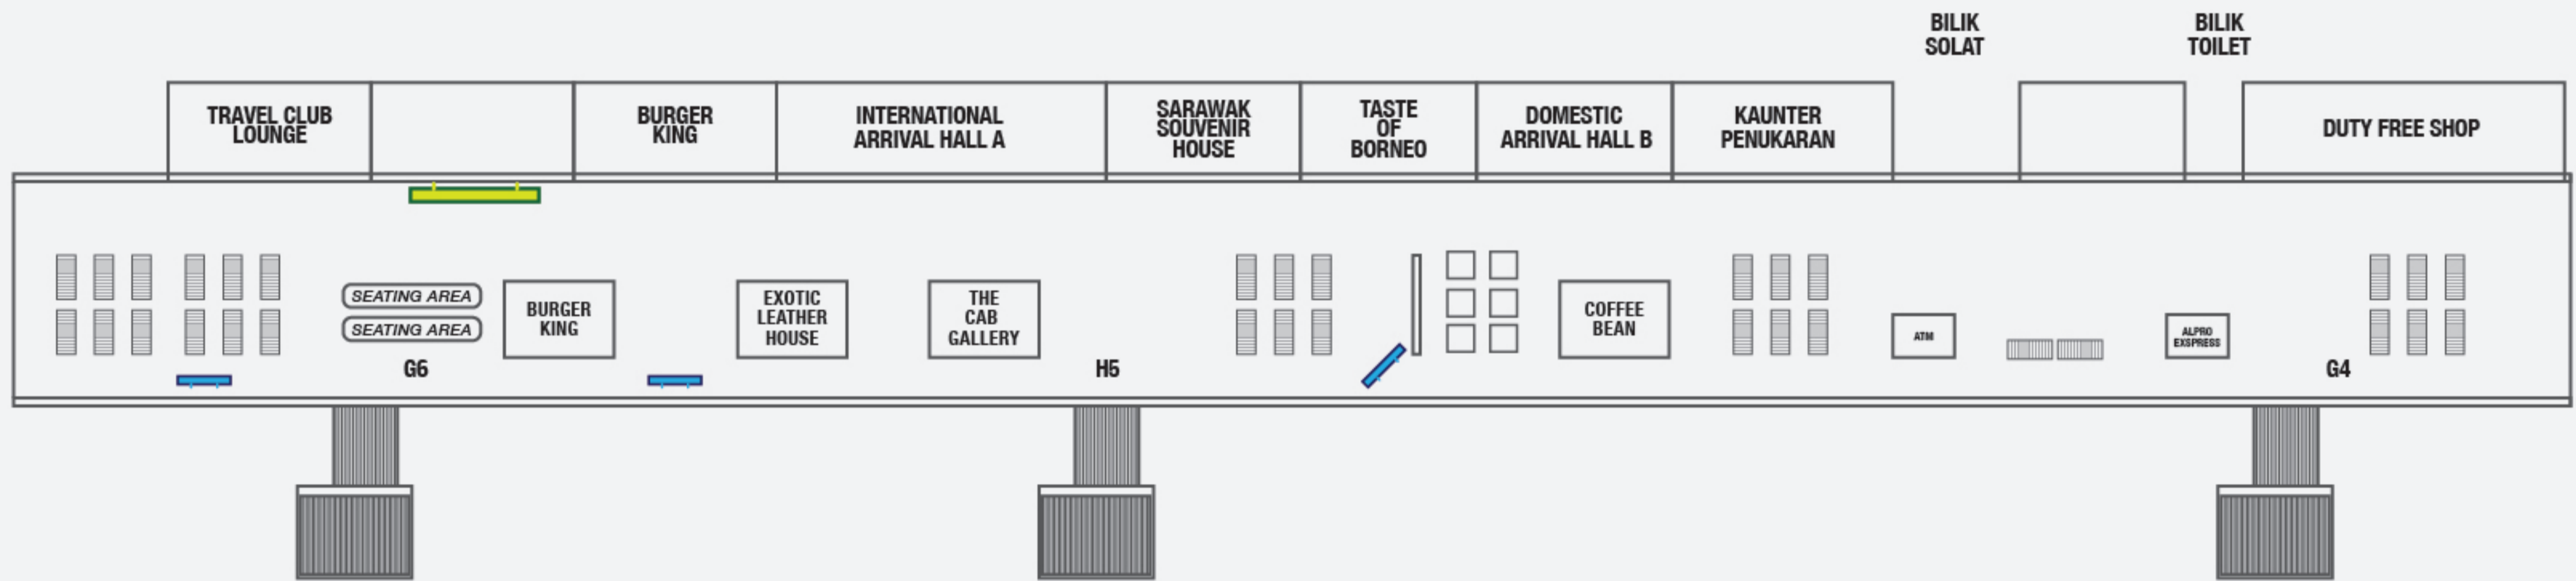

Take your brand to greater heights

KCH

RIMBUN HYBRIDTV BROADCAST SDN BHD (959703-D)

LEGEND

 LED TV Pillar 60"
2 Unit

BAGGAGE AREA (DOMESTIC/INTERNATIONAL)

DOMESTIC ARRIVAL

LEGEND

 LED TV Pillar 55"
1 Unit

BAGGAGE AREA (DOMESTIC WITHIN SARAWAK)

LEGEND

 LED TV Pillar 55"
6 Unit

 Digital Signage
Wall Mounted 4ft x 10ft
1 Unit

FOOD COURT

LEGEND

-  LED TV
Hanging 55"
8 Unit

BOARDING GATE (DOMESTIC/INTERNATIONAL)

LEGEND

-  LED TV Standee 55" 3 Unit
-  Digital Signage Wall Mounted 4ft x 10ft 1 Unit

BOARDING GATE (DOMESTIC)

FOOD COURT

LEGEND

-  LED TV Standee 55" 2 Unit
-  LED TV Pillar 55" 3 Unit

BOARDING GATE (DOMESTIC)

LEGEND

 LED TV Standee 55"
3 Unit

VIP ROOM

LEGEND

-  LED TV Flexible Standee 55" 6 Unit
-  Digital Signage Wall Mounted 4ft x 10ft 1 Unit

ARRIVAL HALL