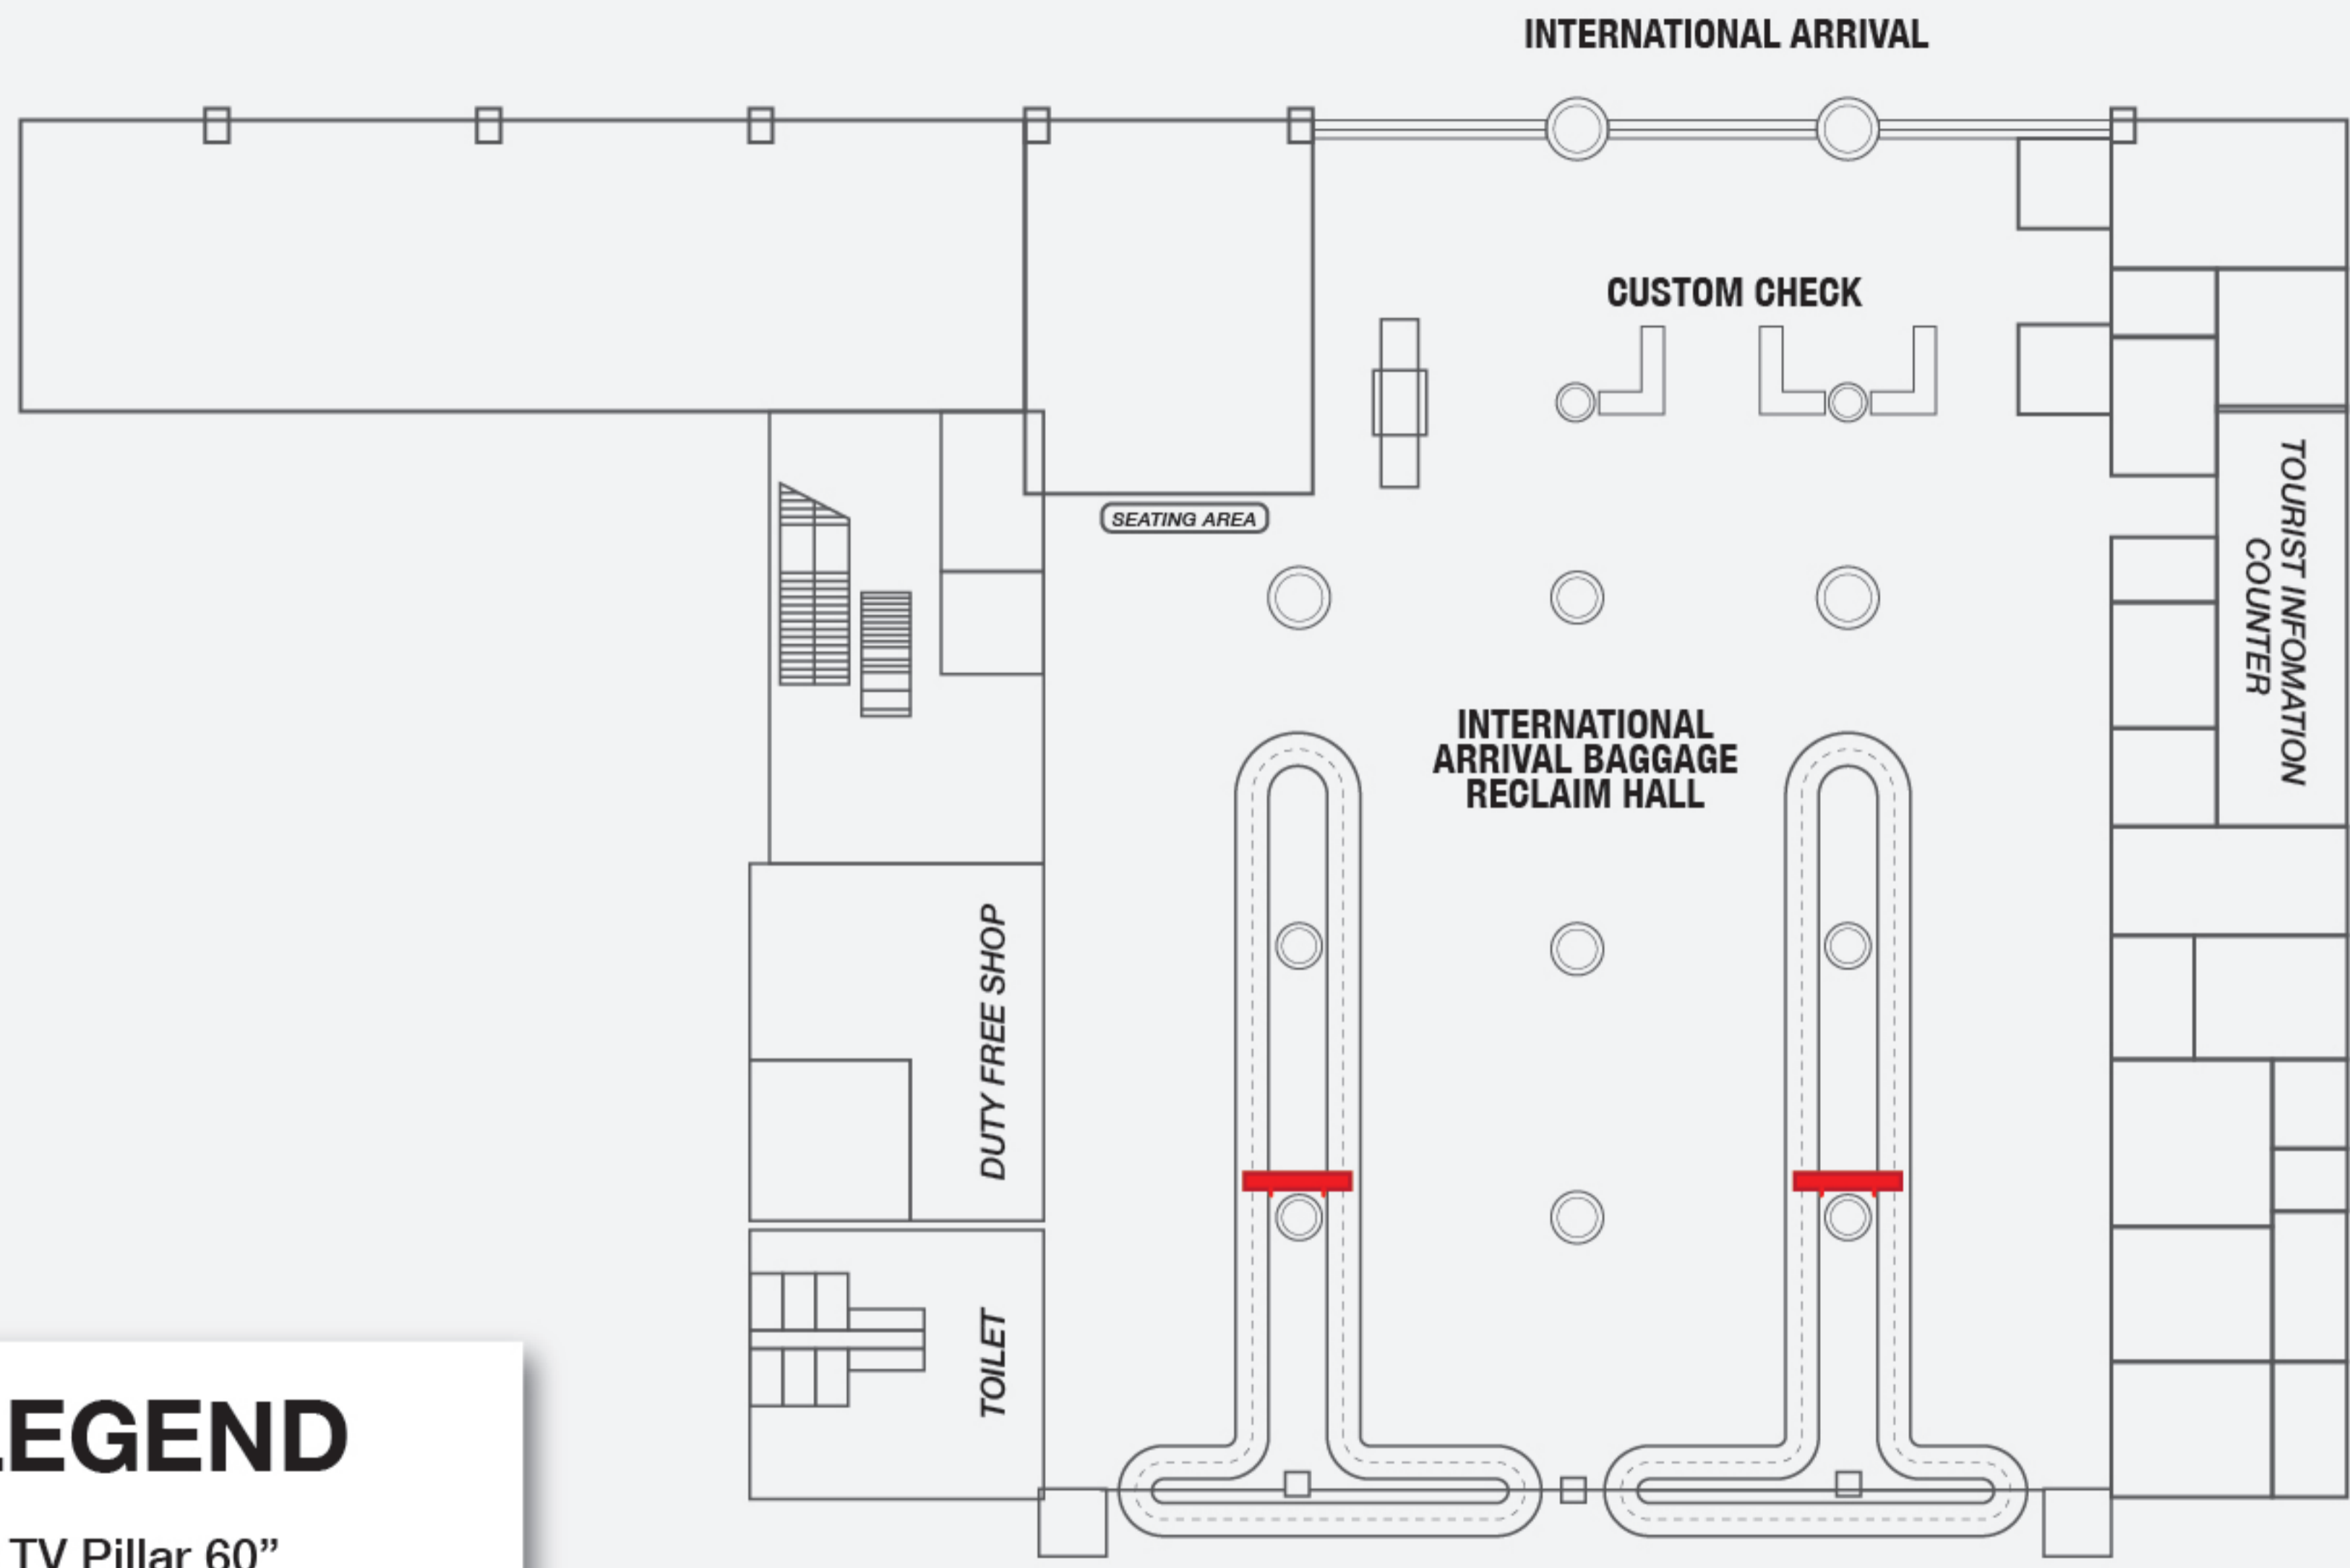

Take your brand to greater heights

KCH

RIMBUN HYBRIDTV BROADCAST SDN BHD (959703-D)

LEGEND

 LED TV Pillar 60"
2 Unit

BAGGAGE AREA (DOMESTIC/INTERNATIONAL)

DOMESTIC ARRIVAL

LEGEND

 LED TV Pillar 55"
1 Unit

BAGGAGE AREA (DOMESTIC WITHIN SARAWAK)

LEGEND

 LED TV Pillar 55"
6 Unit

 Digital Signage
Wall Mounted 4ft x 10ft
1 Unit

FOOD COURT

LEGEND

-  LED TV
Hanging 55"
8 Unit

BOARDING GATE (DOMESTIC/INTERNATIONAL)

LEGEND

-  LED TV Standee 55" 3 Unit
-  Digital Signage Wall Mounted 4ft x 10ft 1 Unit

BOARDING GATE (DOMESTIC)

FOOD COURT

LEGEND

-  LED TV Standee 55" 2 Unit
-  LED TV Pillar 55" 3 Unit

BOARDING GATE (DOMESTIC)

LEGEND

 LED TV Standee 55"
3 Unit

VIP ROOM

LEGEND

-  LED TV Flexible Standee 55" 6 Unit
-  Digital Signage Wall Mounted 4ft x 10ft 1 Unit

ARRIVAL HALL