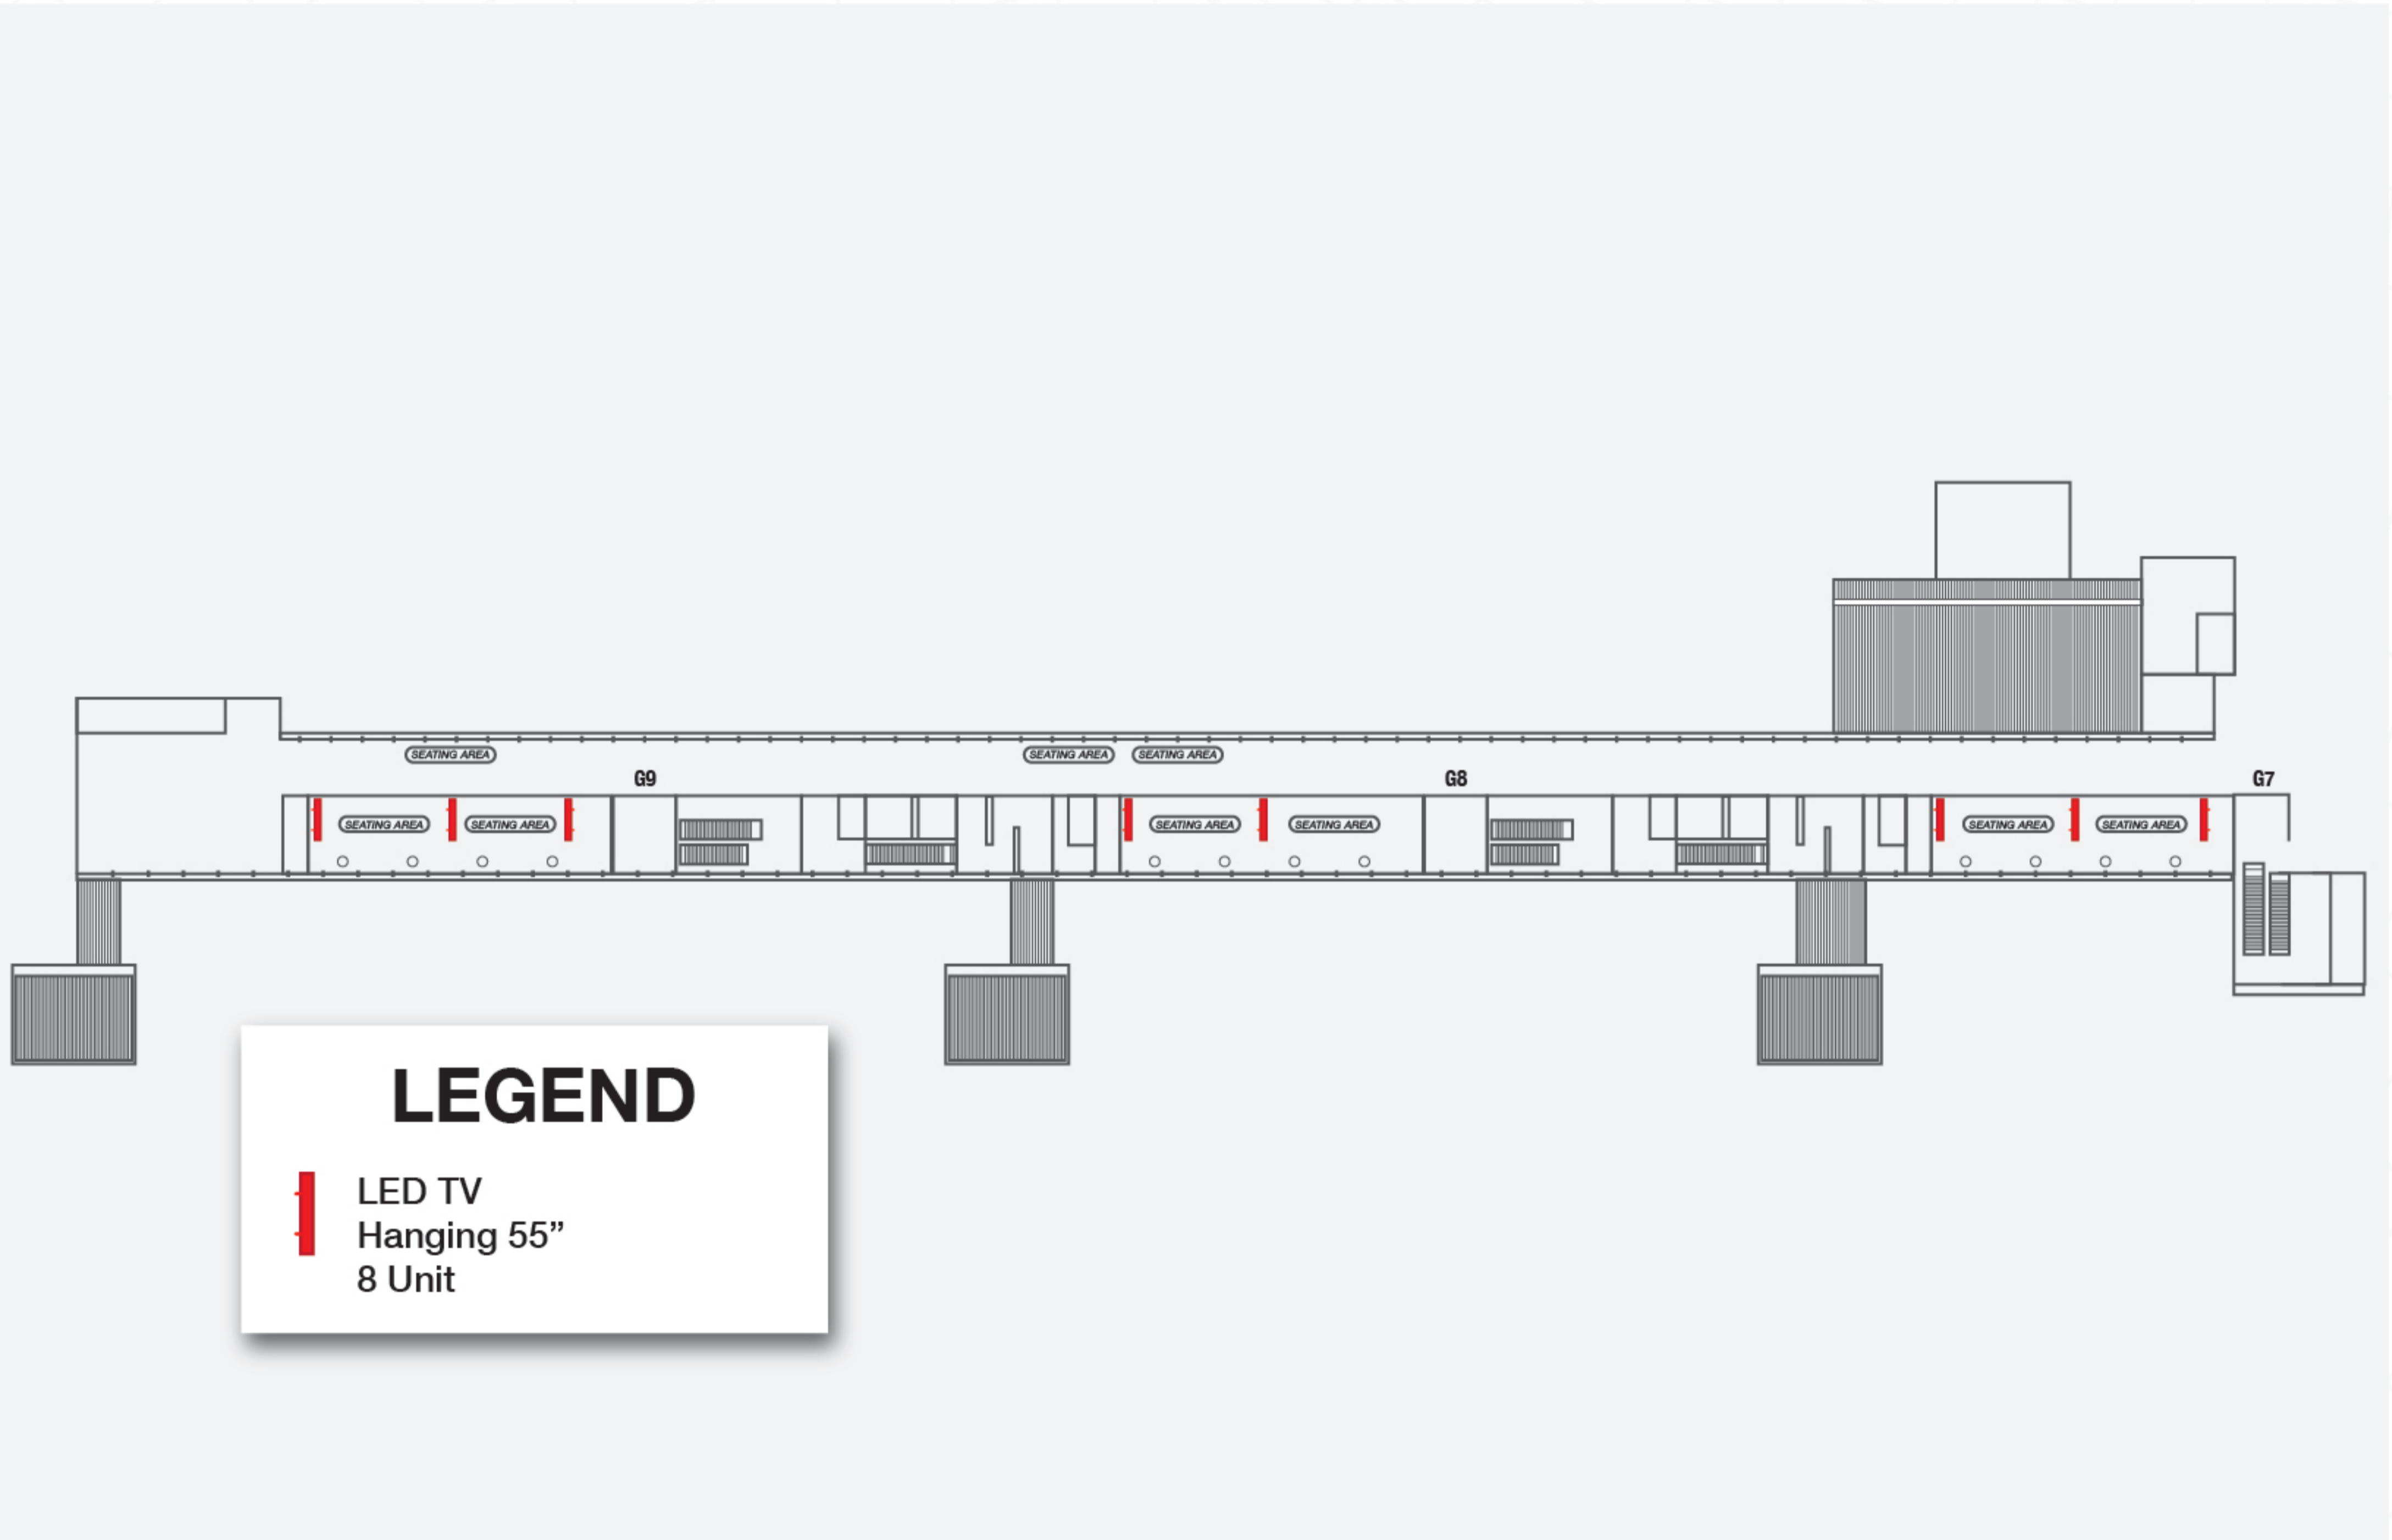

Take your brand to greater heights

KCH

RIMBUN HYBRIDTV BROADCAST SDN BHD (959703-D)

LEGEND

 LED TV Pillar 60"
2 Unit

BAGGAGE AREA (DOMESTIC/INTERNATIONAL)

DOMESTIC ARRIVAL

LEGEND

 LED TV Pillar 55"
1 Unit

BAGGAGE AREA (DOMESTIC WITHIN SARAWAK)

LEGEND

 LED TV Pillar 55"
6 Unit

 Digital Signage
Wall Mounted 4ft x 10ft
1 Unit

FOOD COURT

LEGEND

-  LED TV
Hanging 55"
8 Unit

BOARDING GATE (DOMESTIC/INTERNATIONAL)

LEGEND

-  LED TV Standee 55" 3 Unit
-  Digital Signage Wall Mounted 4ft x 10ft 1 Unit

BOARDING GATE (DOMESTIC)

FOOD COURT

LEGEND

-  LED TV Standee 55" 2 Unit
-  LED TV Pillar 55" 3 Unit

BOARDING GATE (DOMESTIC)

LEGEND

 LED TV Standee 55"
3 Unit

VIP ROOM

LEGEND

-  LED TV Flexible Standee 55" 6 Unit
-  Digital Signage Wall Mounted 4ft x 10ft 1 Unit

ARRIVAL HALL