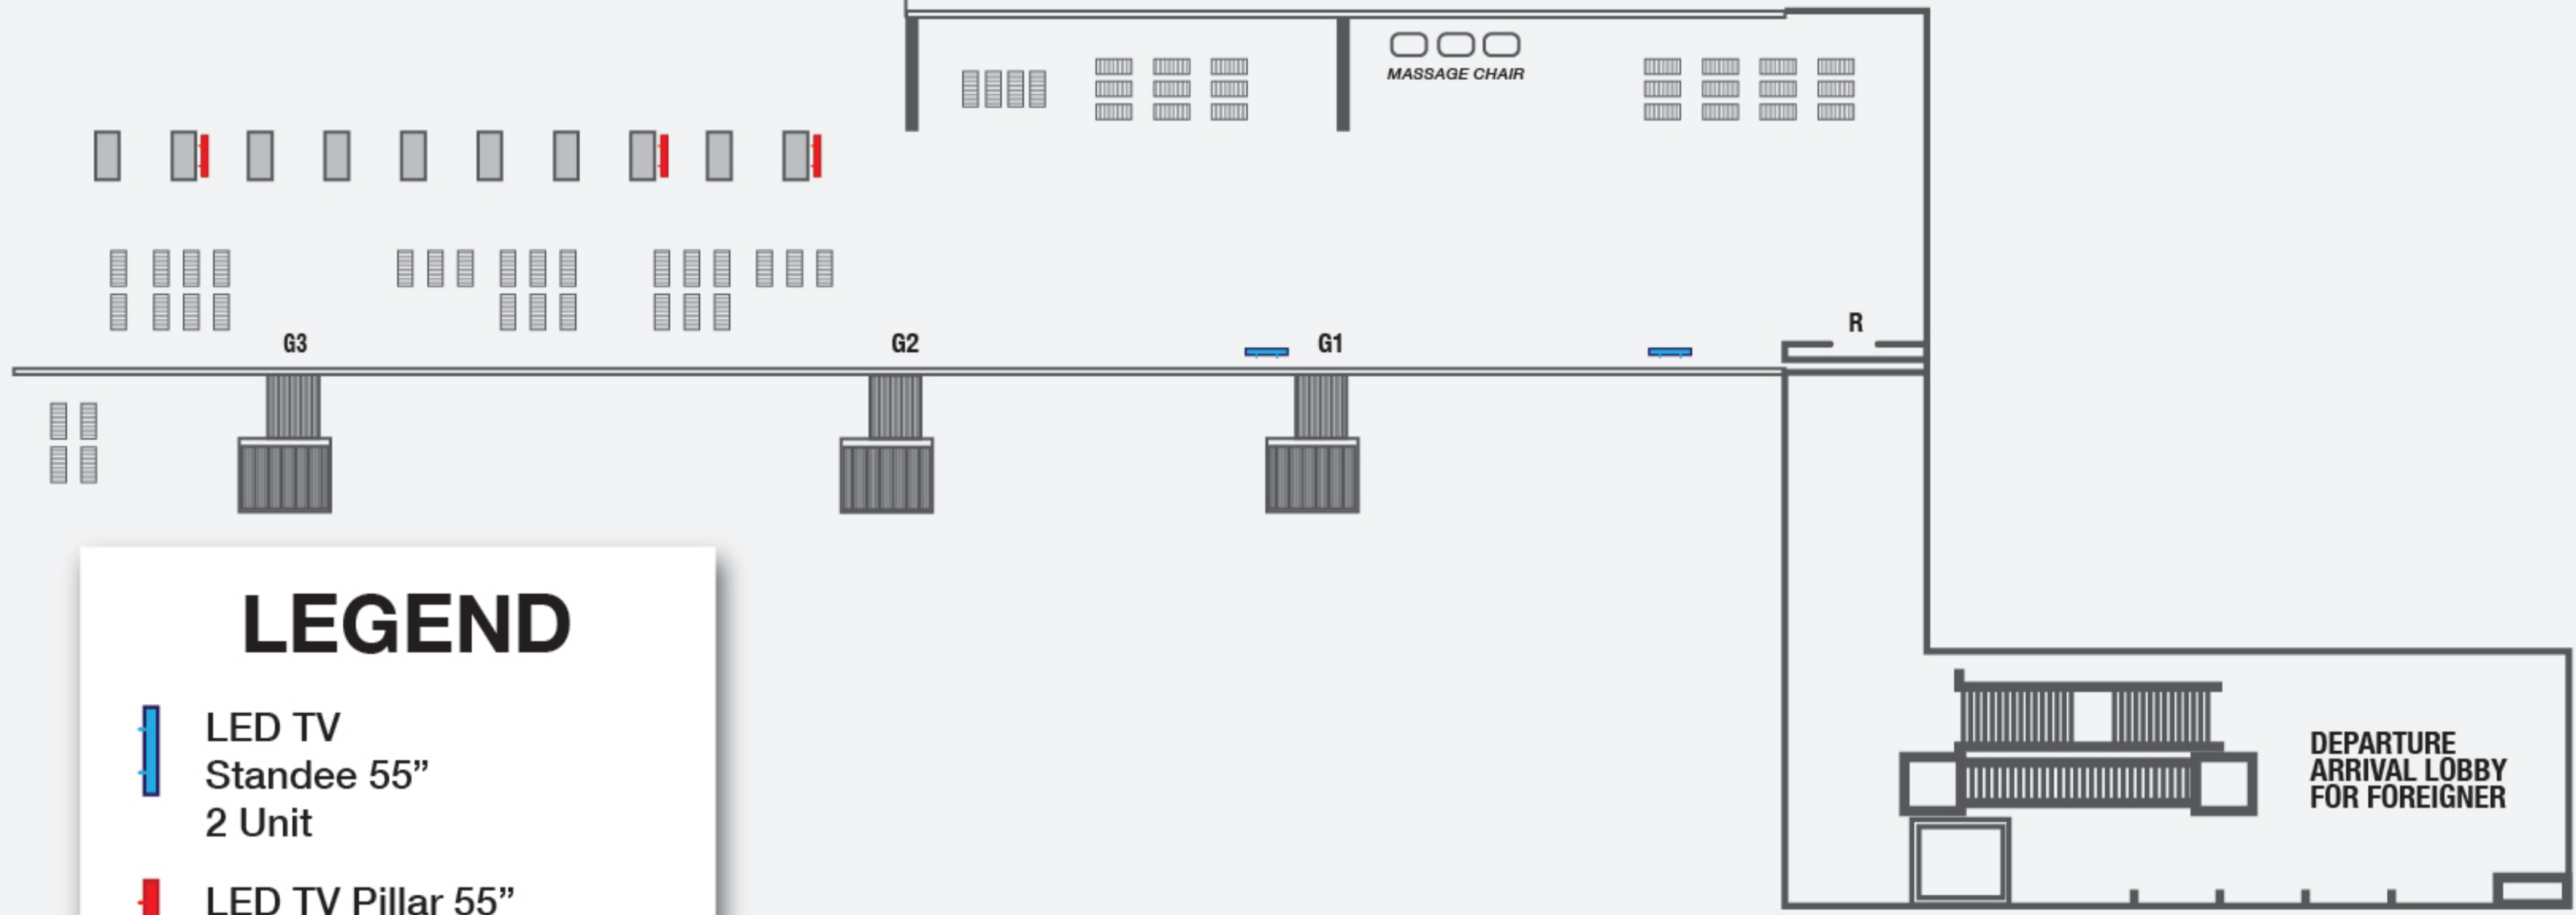

Take your brand to greater heights

KCH

RIMBUN HYBRIDTV BROADCAST SDN BHD (959703-D)

LEGEND

 LED TV Pillar 60"
2 Unit

BAGGAGE AREA (DOMESTIC/INTERNATIONAL)

DOMESTIC ARRIVAL

LEGEND

 LED TV Pillar 55"
1 Unit

BAGGAGE AREA (DOMESTIC WITHIN SARAWAK)

LEGEND

 LED TV Pillar 55"
6 Unit

 Digital Signage
Wall Mounted 4ft x 10ft
1 Unit

FOOD COURT

LEGEND

-  LED TV
Hanging 55"
8 Unit

BOARDING GATE (DOMESTIC/INTERNATIONAL)

LEGEND

-  LED TV Standee 55" 3 Unit
-  Digital Signage Wall Mounted 4ft x 10ft 1 Unit

BOARDING GATE (DOMESTIC)

FOOD COURT

LEGEND

-  LED TV Standee 55" 2 Unit
-  LED TV Pillar 55" 3 Unit

BOARDING GATE (DOMESTIC)

LEGEND

 LED TV Standee 55"
3 Unit

VIP ROOM

LEGEND

-  LED TV Flexible Standee 55" 6 Unit
-  Digital Signage Wall Mounted 4ft x 10ft 1 Unit

ARRIVAL HALL