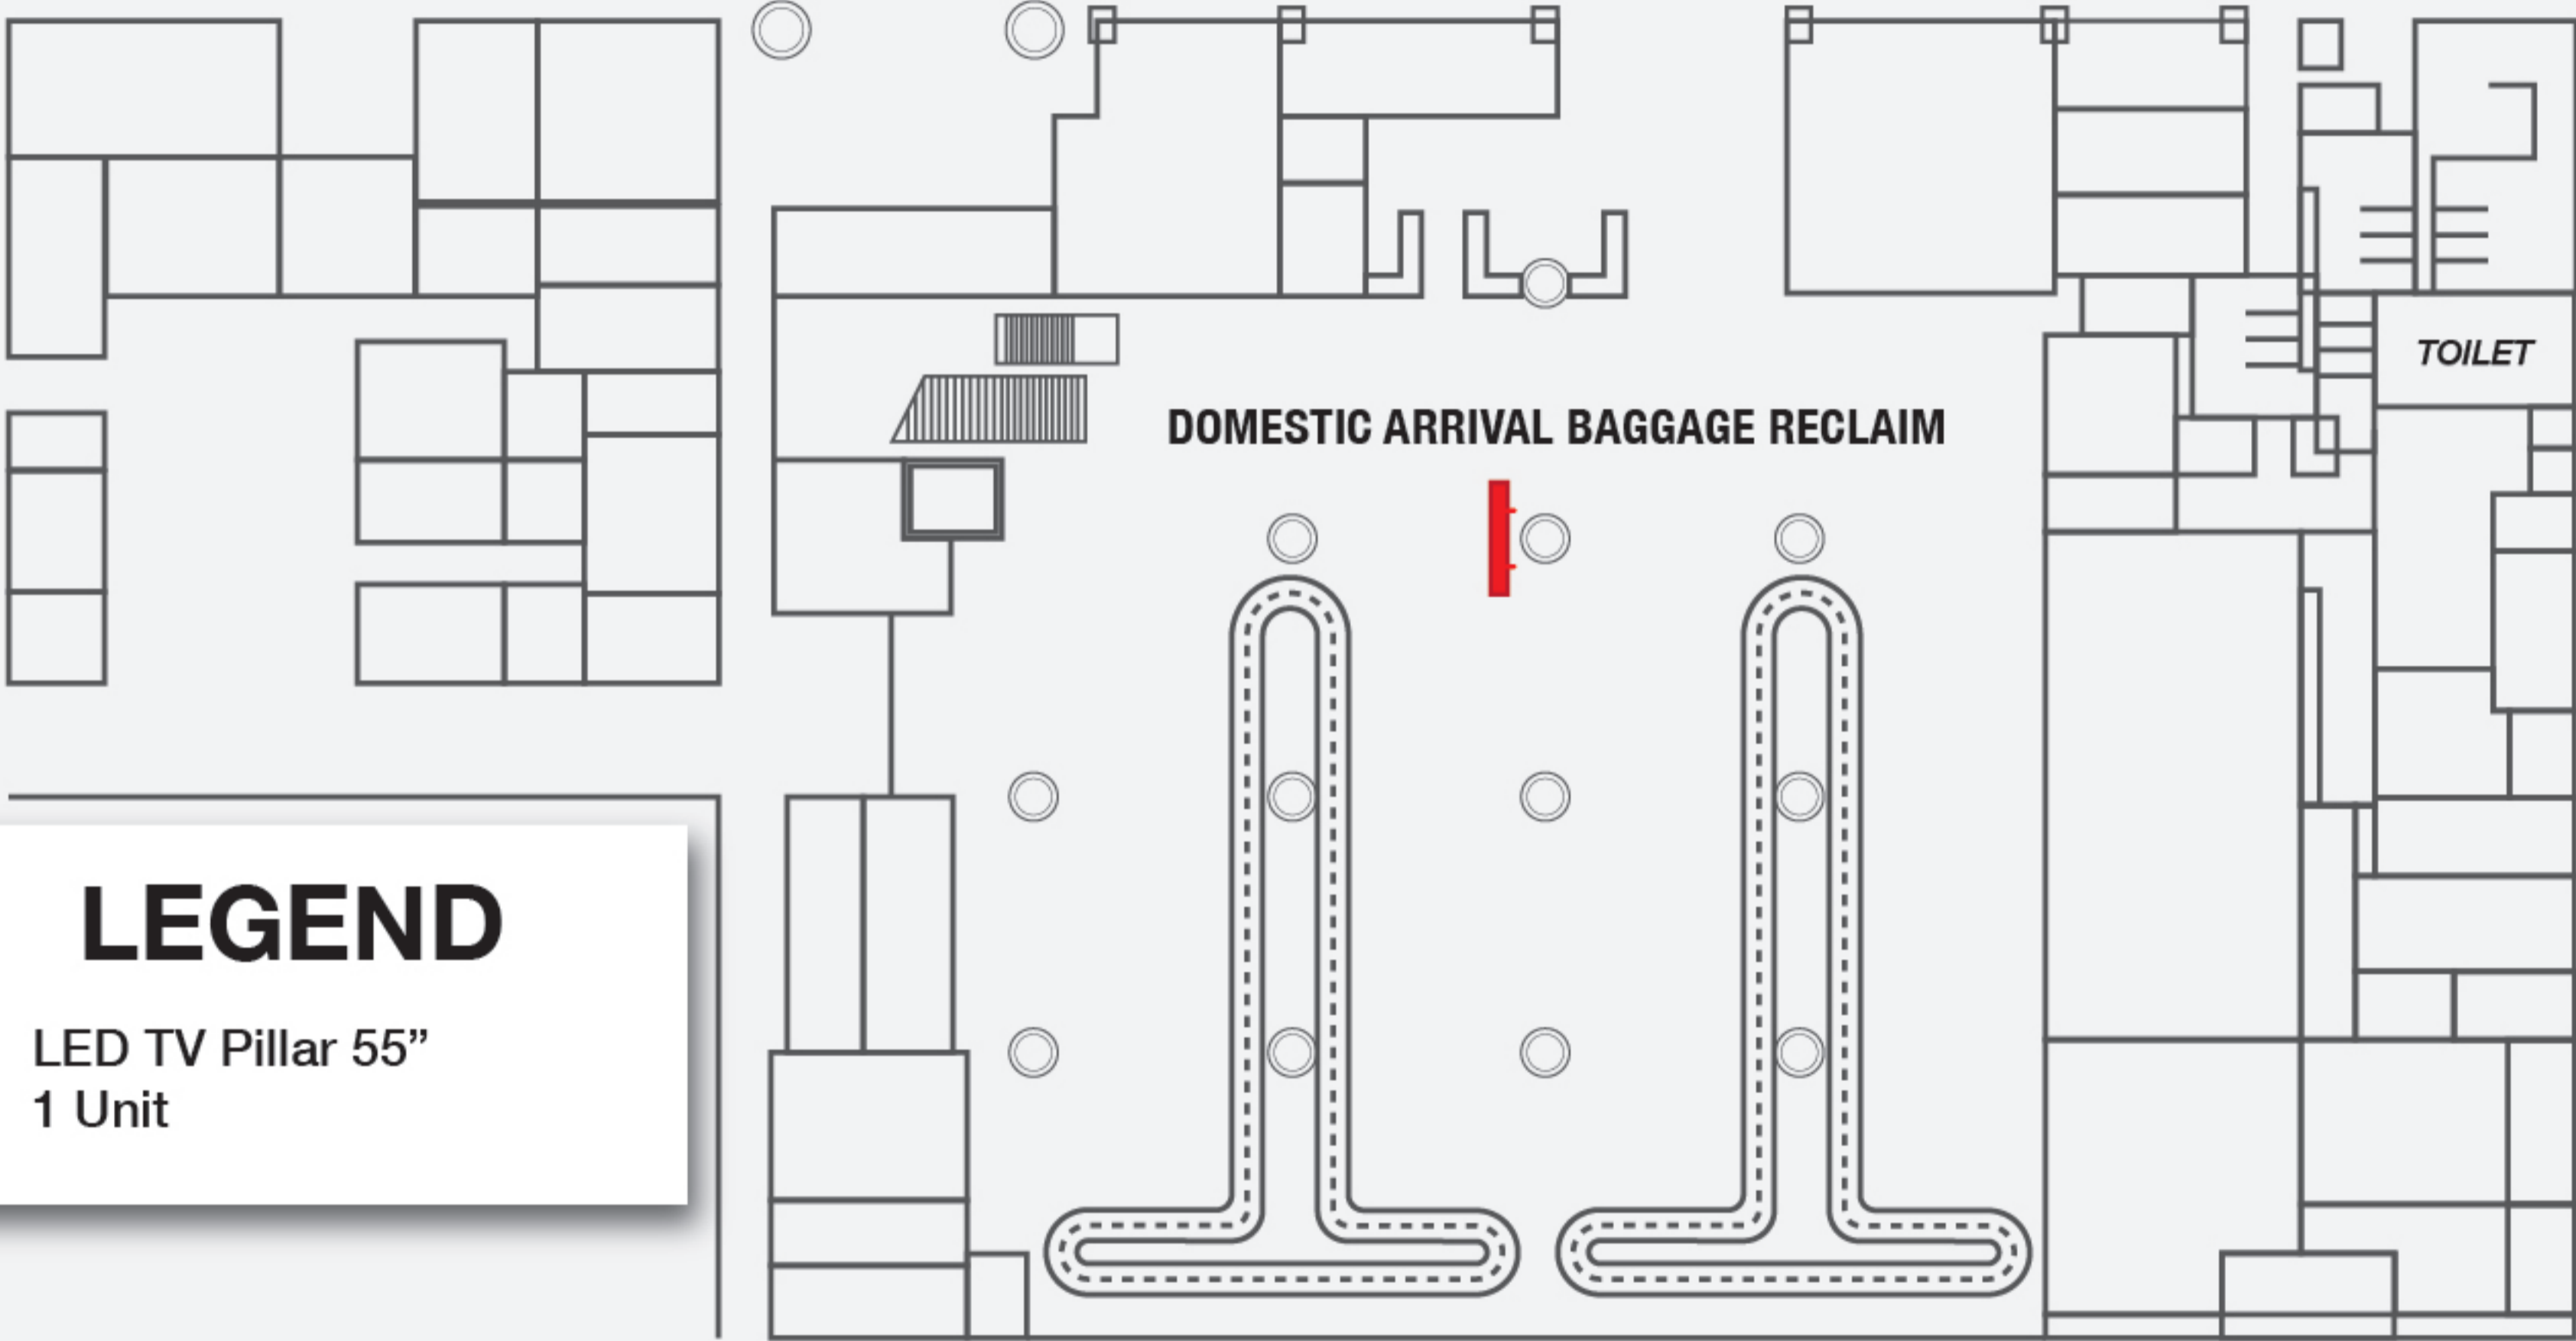

Take your brand to greater heights

KCH

RIMBUN HYBRIDTV BROADCAST SDN BHD (959703-D)

LEGEND

 LED TV Pillar 60"
2 Unit

BAGGAGE AREA (DOMESTIC/INTERNATIONAL)

DOMESTIC ARRIVAL

LEGEND

 LED TV Pillar 55"
1 Unit

BAGGAGE AREA (DOMESTIC WITHIN SARAWAK)

LEGEND

 LED TV Pillar 55"
6 Unit

 Digital Signage
Wall Mounted 4ft x 10ft
1 Unit

FOOD COURT

LEGEND

-  LED TV
Hanging 55"
8 Unit

BOARDING GATE (DOMESTIC/INTERNATIONAL)

LEGEND

-  LED TV Standee 55" 3 Unit
-  Digital Signage Wall Mounted 4ft x 10ft 1 Unit

BOARDING GATE (DOMESTIC)

FOOD COURT

LEGEND

-  LED TV Standee 55" 2 Unit
-  LED TV Pillar 55" 3 Unit

BOARDING GATE (DOMESTIC)

LEGEND

 LED TV Standee 55"
3 Unit

VIP ROOM

LEGEND

-  LED TV Flexible Standee 55" 6 Unit
-  Digital Signage Wall Mounted 4ft x 10ft 1 Unit

ARRIVAL HALL