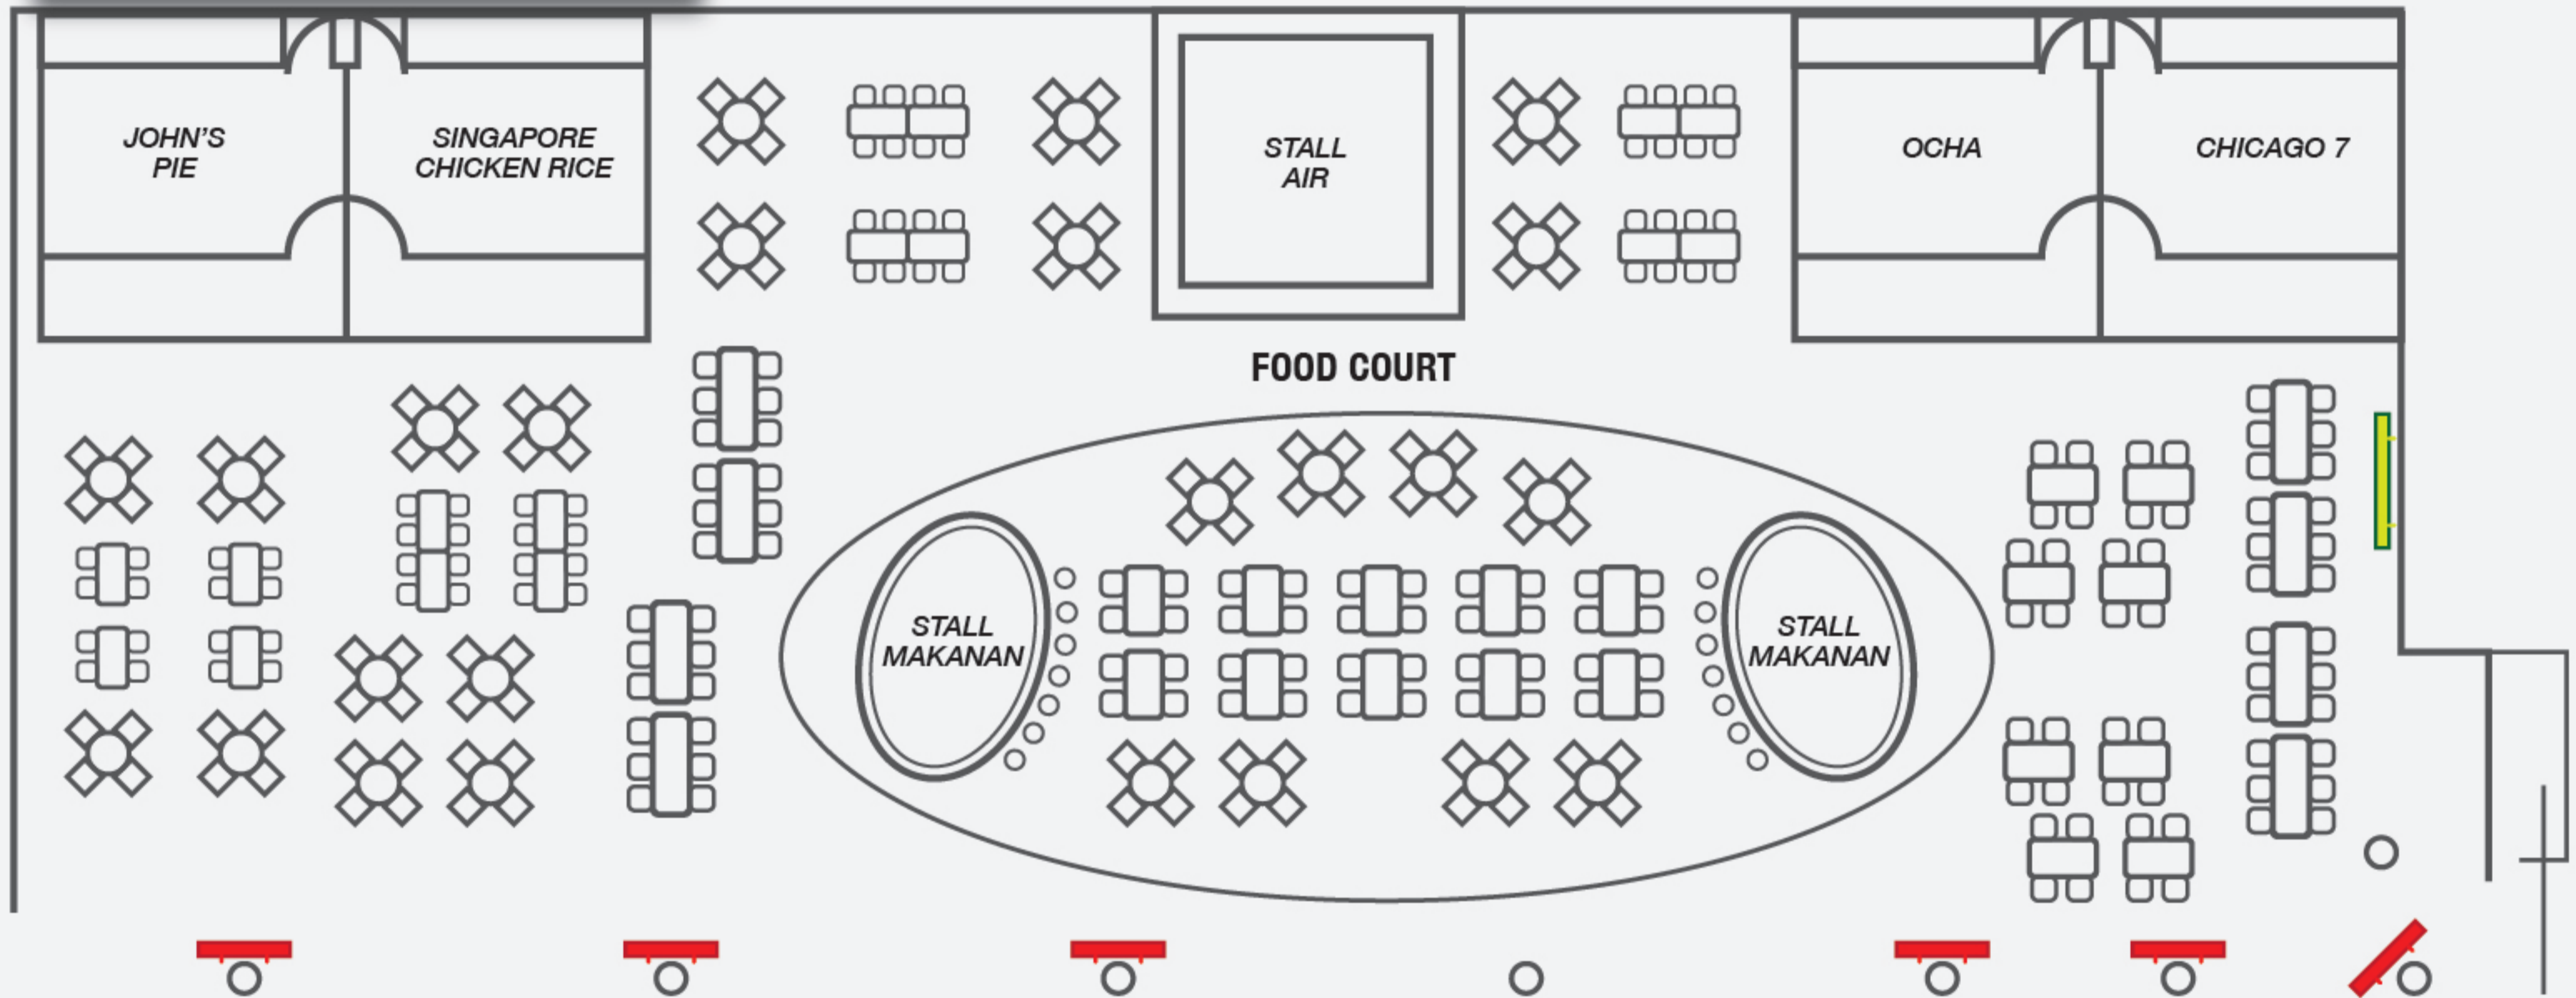

Take your brand to greater heights

KCH

RIMBUN HYBRIDTV BROADCAST SDN BHD (959703-D)

LEGEND

 LED TV Pillar 60"
2 Unit

BAGGAGE AREA (DOMESTIC/INTERNATIONAL)

DOMESTIC ARRIVAL

LEGEND

 LED TV Pillar 55"
1 Unit

BAGGAGE AREA (DOMESTIC WITHIN SARAWAK)

LEGEND

 LED TV Pillar 55"
6 Unit

 Digital Signage
Wall Mounted 4ft x 10ft
1 Unit

FOOD COURT

LEGEND

-  LED TV
Hanging 55"
8 Unit

BOARDING GATE (DOMESTIC/INTERNATIONAL)

LEGEND

-  LED TV Standee 55" 3 Unit
-  Digital Signage Wall Mounted 4ft x 10ft 1 Unit

BOARDING GATE (DOMESTIC)

FOOD COURT

LEGEND

-  LED TV Standee 55" 2 Unit
-  LED TV Pillar 55" 3 Unit

BOARDING GATE (DOMESTIC)

LEGEND

 LED TV Standee 55"
3 Unit

VIP ROOM

LEGEND

-  LED TV Flexible Standee 55" 6 Unit
-  Digital Signage Wall Mounted 4ft x 10ft 1 Unit

ARRIVAL HALL