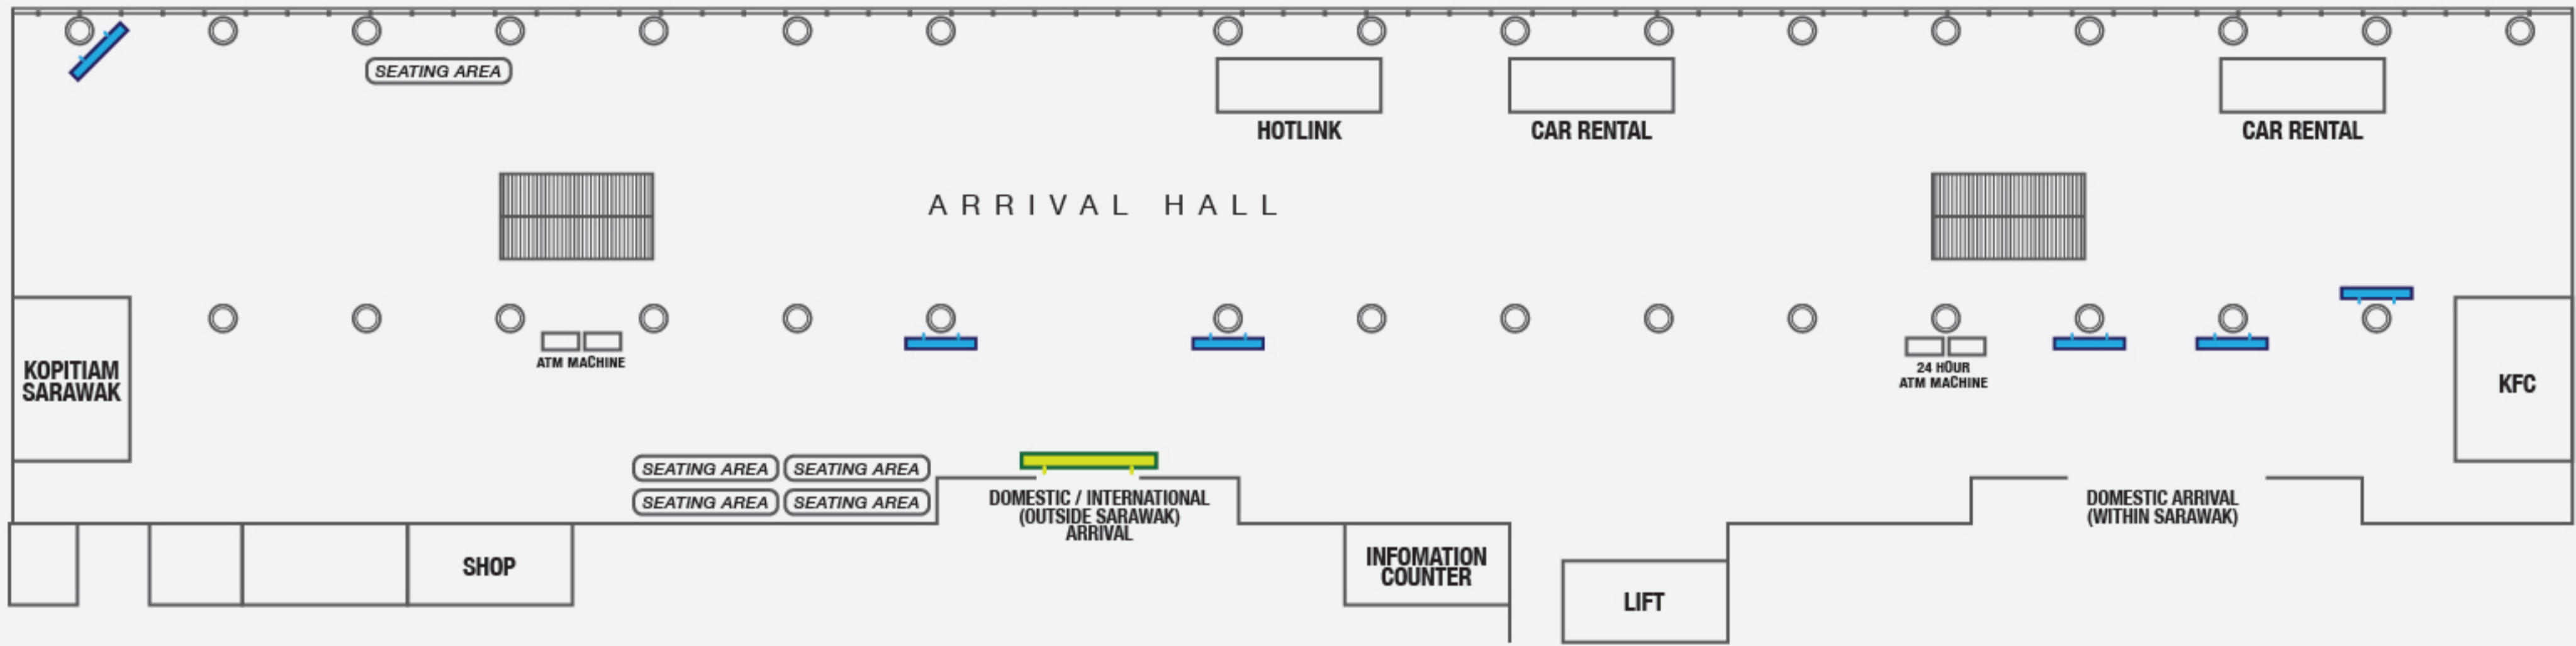

Take your brand to greater heights

KCH

RIMBUN HYBRIDTV BROADCAST SDN BHD (959703-D)

LEGEND

 LED TV Pillar 60"
2 Unit

BAGGAGE AREA (DOMESTIC/INTERNATIONAL)

DOMESTIC ARRIVAL

LEGEND

 LED TV Pillar 55"
1 Unit

BAGGAGE AREA (DOMESTIC WITHIN SARAWAK)

LEGEND

 LED TV Pillar 55"
6 Unit

 Digital Signage
Wall Mounted 4ft x 10ft
1 Unit

FOOD COURT

LEGEND

-  LED TV
Hanging 55"
8 Unit

BOARDING GATE (DOMESTIC/INTERNATIONAL)

LEGEND

-  LED TV Standee 55" 3 Unit
-  Digital Signage Wall Mounted 4ft x 10ft 1 Unit

BOARDING GATE (DOMESTIC)

FOOD COURT

LEGEND

-  LED TV Standee 55" 2 Unit
-  LED TV Pillar 55" 3 Unit

BOARDING GATE (DOMESTIC)

LEGEND

 LED TV Standee 55"
3 Unit

VIP ROOM

LEGEND

-  LED TV Flexible Standee 55" 6 Unit
-  Digital Signage Wall Mounted 4ft x 10ft 1 Unit

ARRIVAL HALL