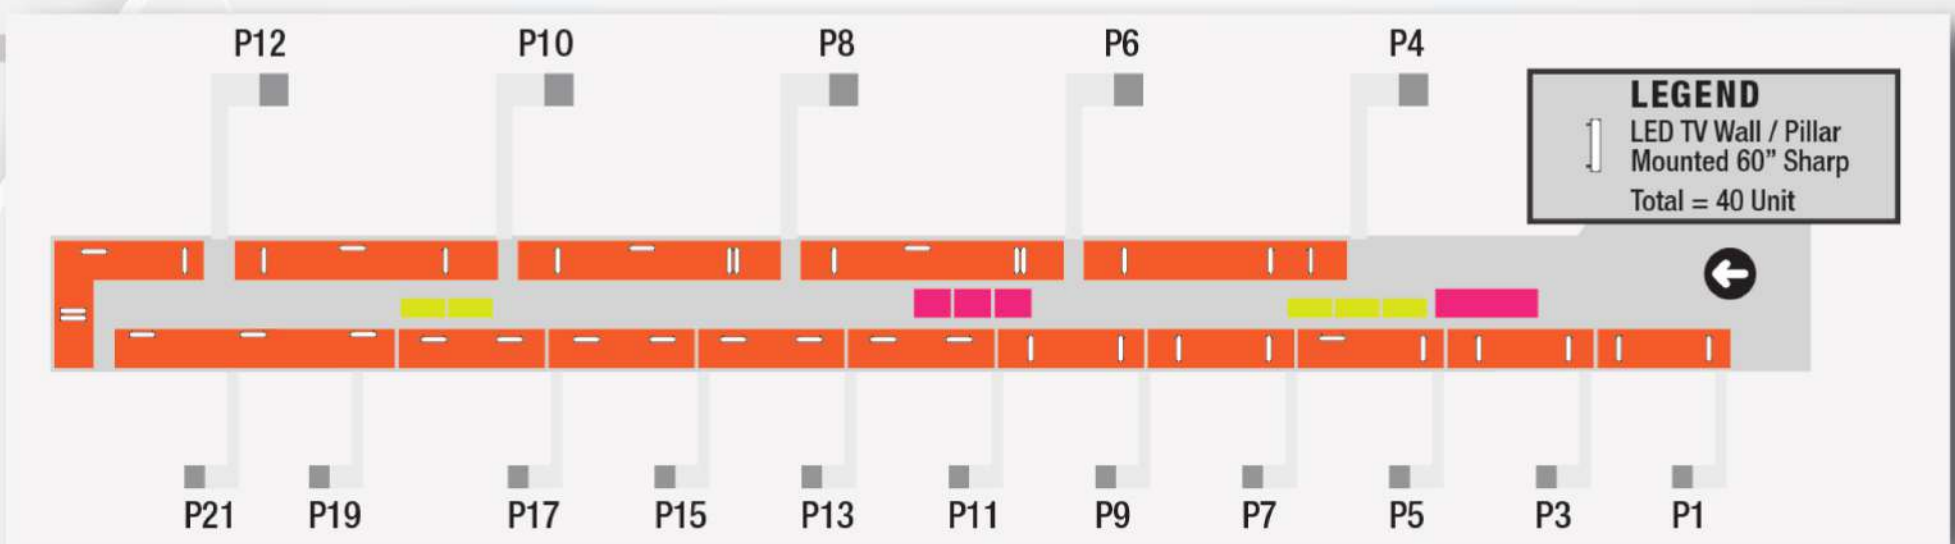

PIER P (LEVEL 1A) INTERNATIONAL DEPARTURE