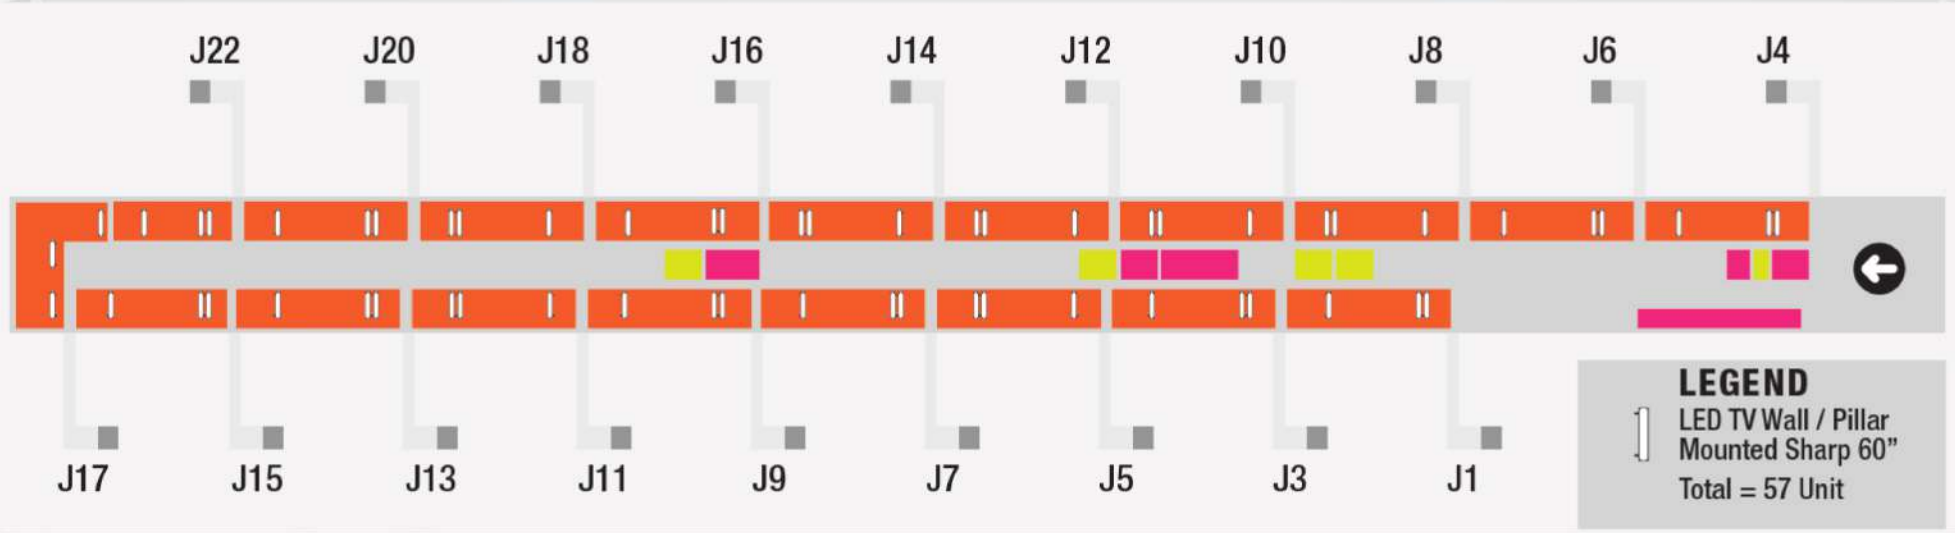

# FOOD COURT (LEVEL 3) SATELLITE BUILDING

**PIER J (LEVEL 1A) DOMESTIC DEPARTURE / ARRIVAL**

# INTERNATIONAL ARRIVAL, PUBLIC CONCOURSE (LEVEL 2)

INTERNATIONAL ARRIVAL & QUEUE AREA

# SATELLITE BUILDING (LEVEL 3)

# VIP LOUNGE (LEVEL 3) MAIN TERMINAL BUILDING