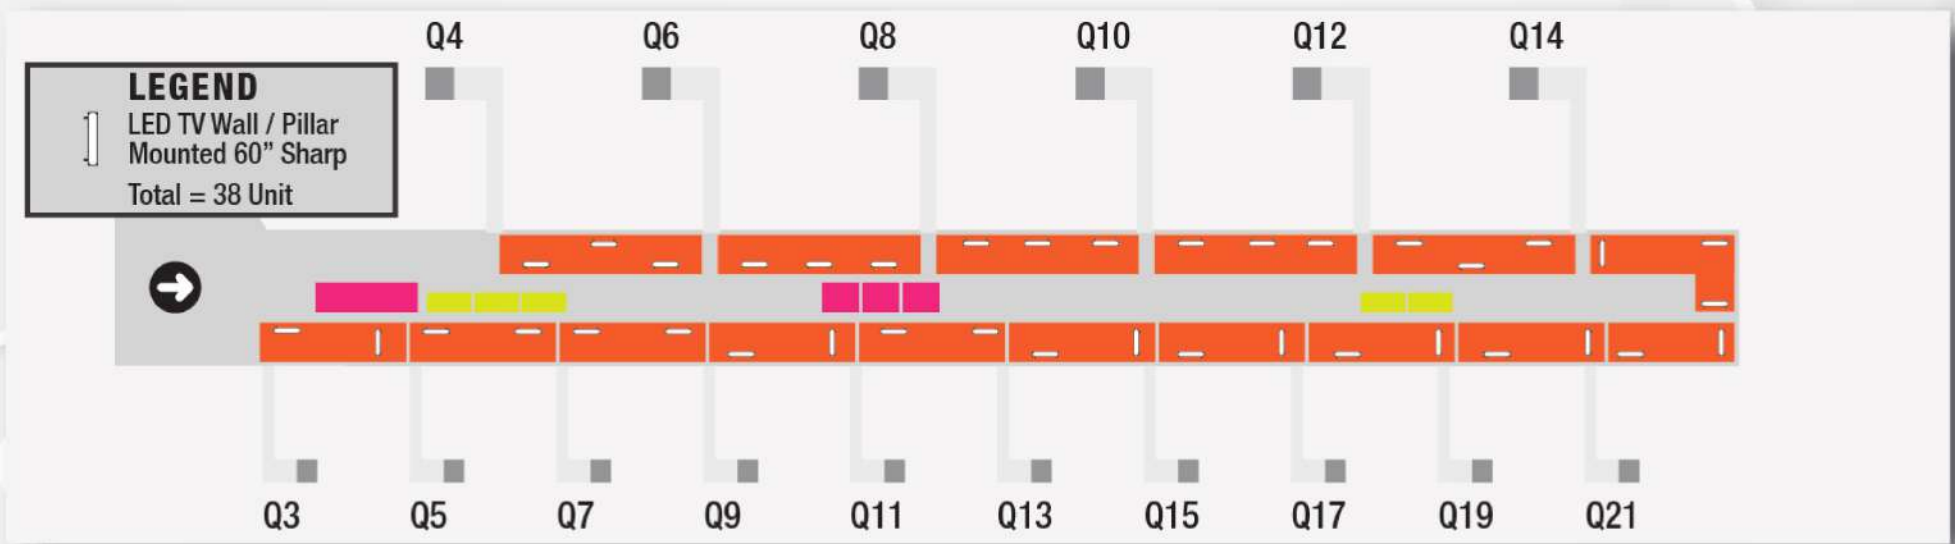

PIER Q (LEVEL 1A) INTERNATIONAL DEPARTURE