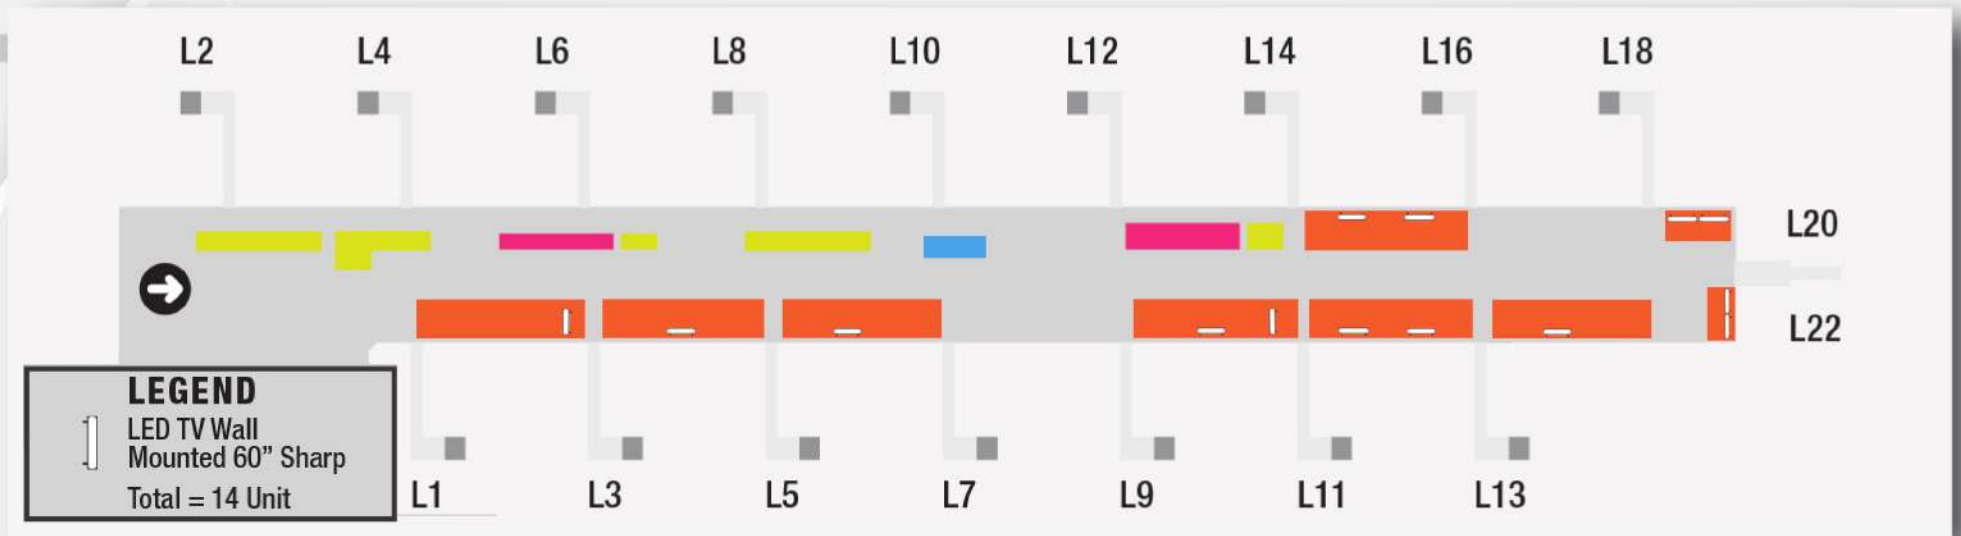

PIER L (LEVEL 2) INTERNATIONAL DEPARTURE