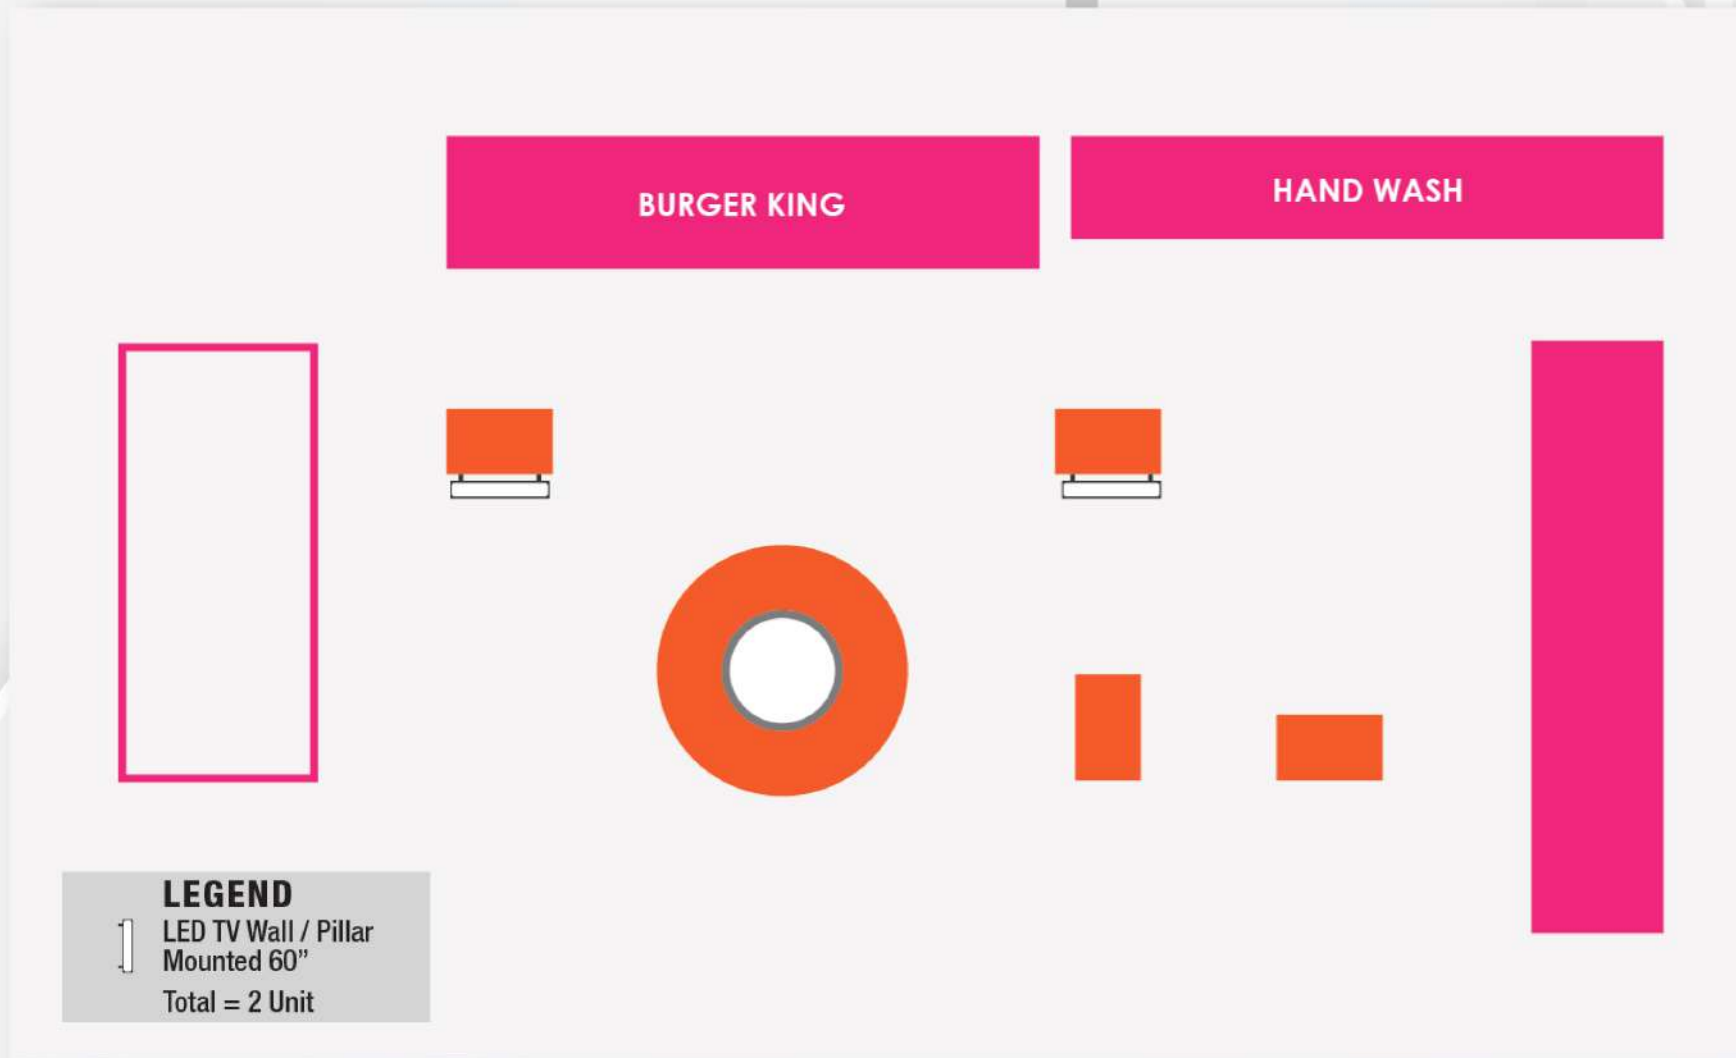

# FOOD COURT (LEVEL 3) SATELLITE BUILDING

**PIER J (LEVEL 1A) DOMESTIC DEPARTURE / ARRIVAL**

# VIP LOUNGE (LEVEL 3) MAIN TERMINAL BUILDING