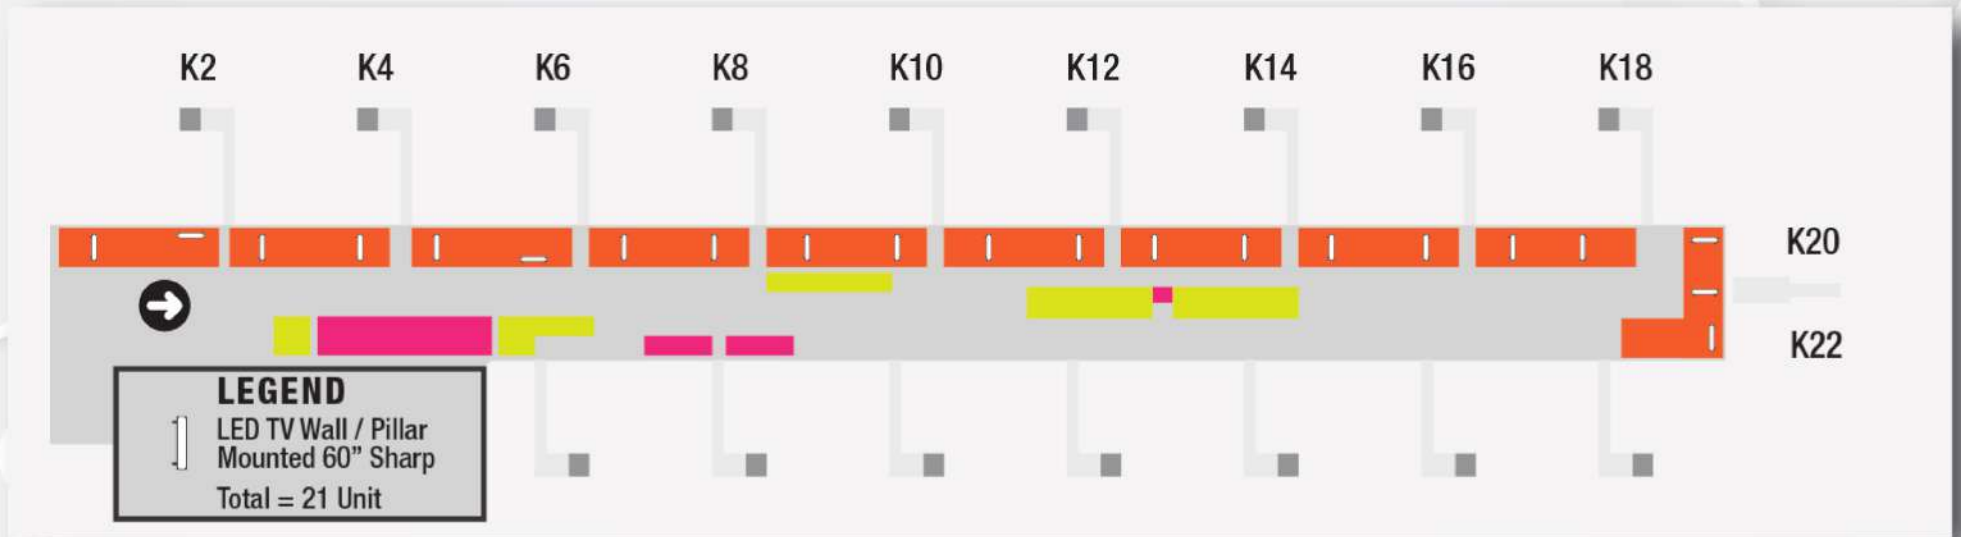

PIER K (LEVEL 1A) DOMESTIC & INTERNATIONAL DEPARTURE