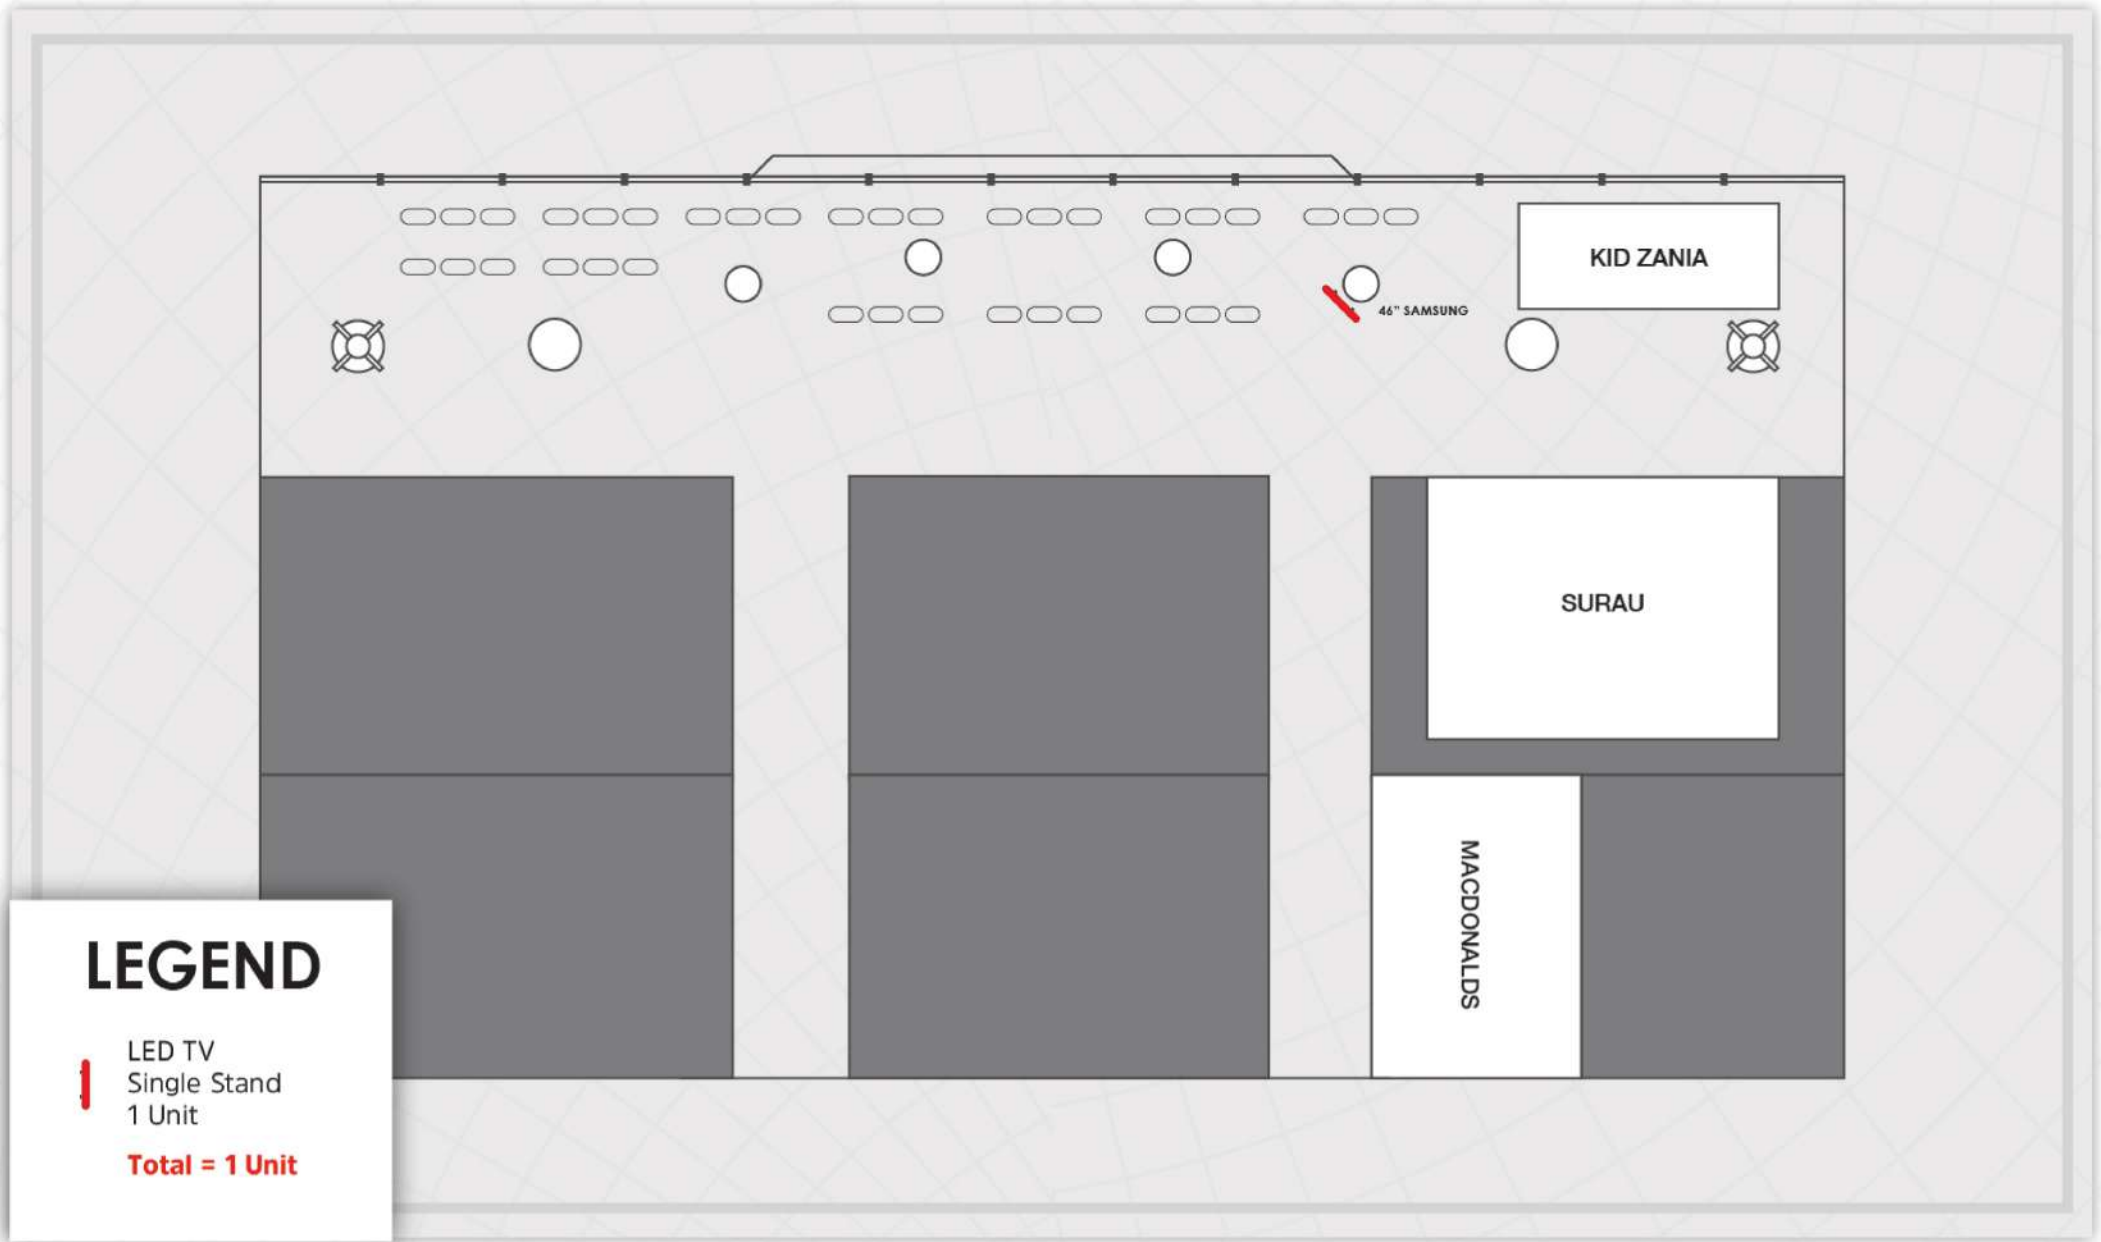

Take your brand to greater heights

KLIA

RIMBUN HYBRIDTV BROADCAST SDN BHD (959703-D)

MAIN TERMINAL BUILDING (MTB) LEVEL 5 DEPARTURE HALL

LEGEND

 LED TV
 Single Stand
 1 Unit

Total = 1 Unit

ANJUNG TINJAU Level 5

LEGEND

-  LED TV Wall / Pillar Mounted 35 Unit
-  LED TV Back to Back New 6 Unit
-  LED TV Single Stand Old 1 Unit
-  LED TV Back to Back Old 2 Unit

Total = 43 Unit

Arrival Hall at Level 3

LEGEND

LED TV Pillar
Mounted Size
6 Unit

Total = 6 Unit

Immigration International Arrival at Level 3

THE NEW WAY TO THE WORLD

FLOOR PLAN 2

LEGEND

 LED TV Wall/ Pillar Mounted 2 Unit

Total = 2 Unit

Level 2 (Food Garden)

LEGEND

-  LED TV Trio
57 Unit
-  LED TV
Single Stand
18 Unit
-  LED TV Wall
Mounted
2 Unit

Total = 77 Unit

**Satellite Building Passenger (International)
Level 1**

LEGEND

 LED TV Pillar
 Mounted Size
 44 Unit