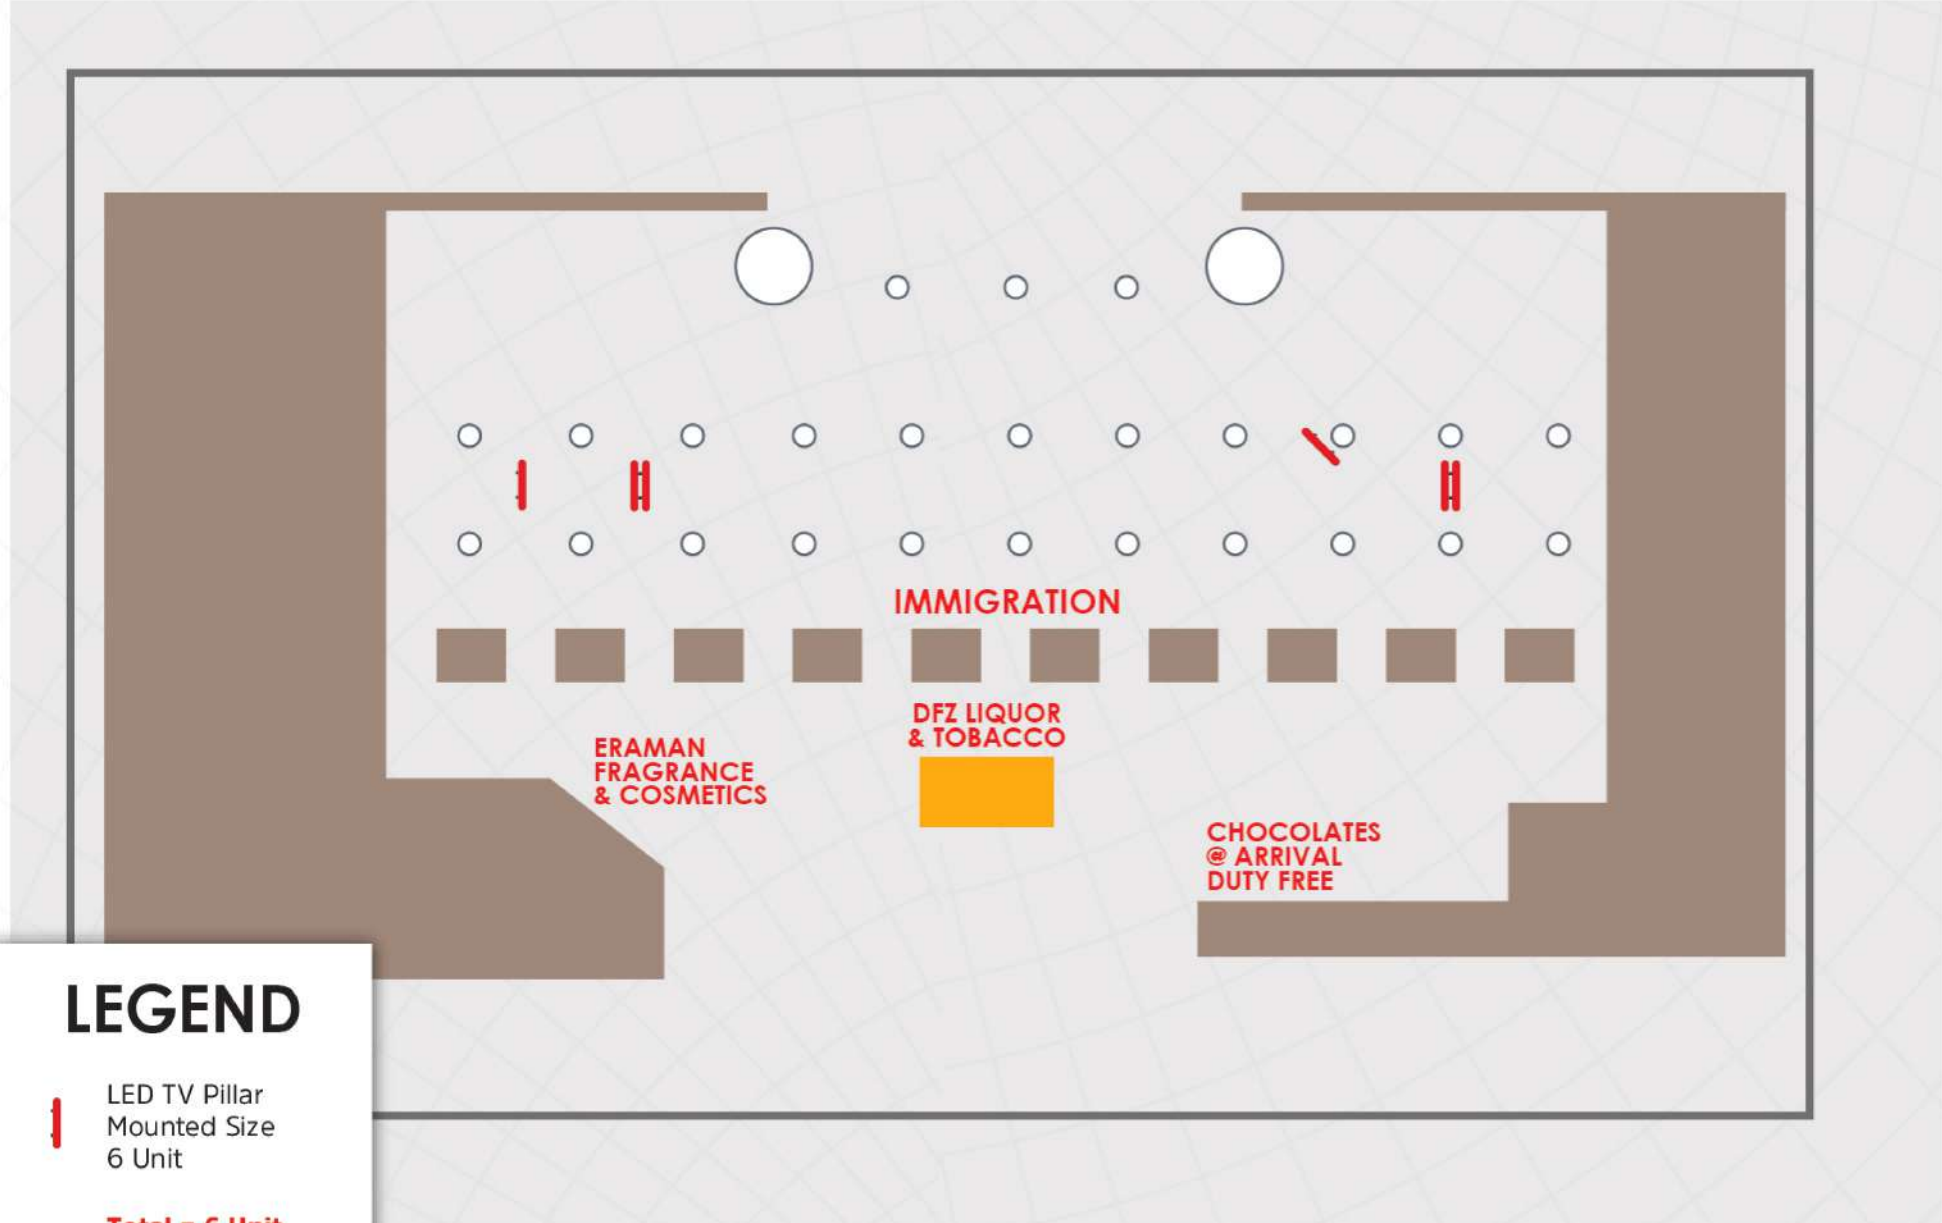

Take your brand to greater heights

KLIA

RIMBUN HYBRIDTV BROADCAST SDN BHD (959703-D)

MAIN TERMINAL BUILDING (MTB) LEVEL 5 DEPARTURE HALL

LEGEND

 LED TV
 Single Stand
 1 Unit

Total = 1 Unit

ANJUNG TINJAU Level 5

LEGEND

-  LED TV Wall / Pillar Mounted 35 Unit
-  LED TV Back to Back New 6 Unit
-  LED TV Single Stand Old 1 Unit
-  LED TV Back to Back Old 2 Unit

Total = 43 Unit

Arrival Hall at Level 3

LEGEND

LED TV Pillar
Mounted Size
6 Unit

Total = 6 Unit

Immigration International Arrival at Level 3

THE NEW WAY TO THE WORLD

FLOOR PLAN 2

LEGEND

 LED TV Wall/ Pillar Mounted 2 Unit

Total = 2 Unit

Level 2 (Food Garden)

LEGEND

-  LED TV Trio
57 Unit
-  LED TV
Single Stand
18 Unit
-  LED TV Wall
Mounted
2 Unit

Total = 77 Unit

**Satellite Building Passenger (International)
Level 1**

LEGEND

 LED TV Pillar
 Mounted Size
 44 Unit