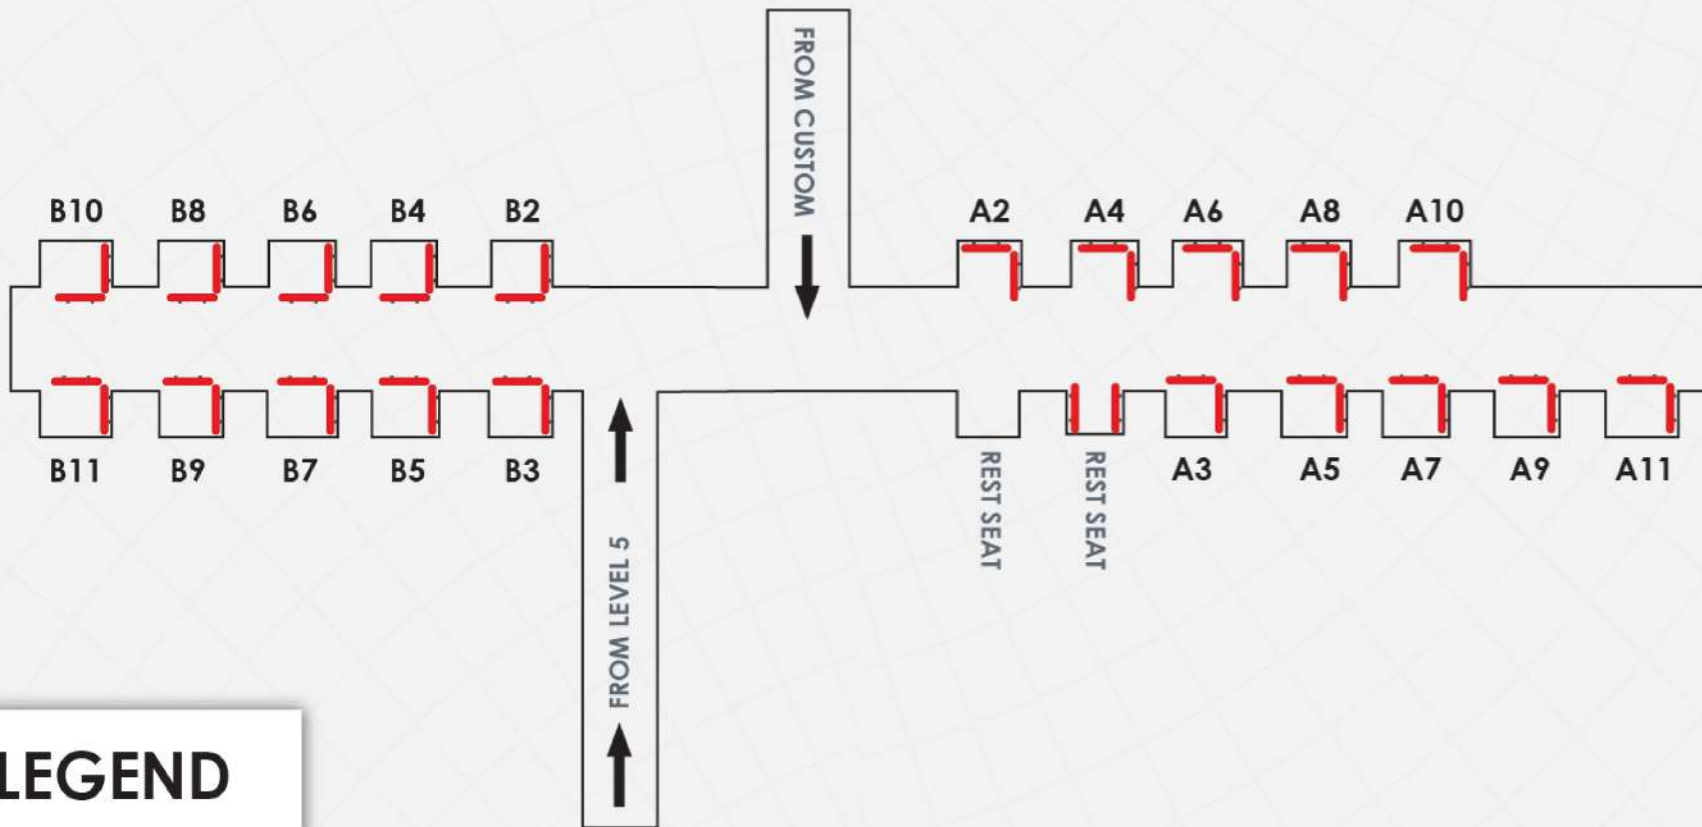

LEGEND

-  LED TV Wall / Pillar Mounted 35 Unit
-  LED TV Back to Back New 6 Unit
-  LED TV Single Stand Old 1 Unit
-  LED TV Back to Back Old 2 Unit

Total = 43 Unit

Arrival Hall at Level 3

LEGEND

LED TV Pillar
Mounted Size
6 Unit

Total = 6 Unit

Immigration International Arrival at Level 3

THE NEW WAY TO THE WORLD

FLOOR PLAN 2

LEGEND

 LED TV Wall/ Pillar Mounted 2 Unit

Total = 2 Unit

Level 2 (Food Garden)

LEGEND

-  LED TV Trio
57 Unit
-  LED TV
Single Stand
18 Unit
-  LED TV Wall
Mounted
2 Unit

Total = 77 Unit

**Satellite Building Passenger (International)
Level 1**

LEGEND

 LED TV Pillar
 Mounted Size
 44 Unit