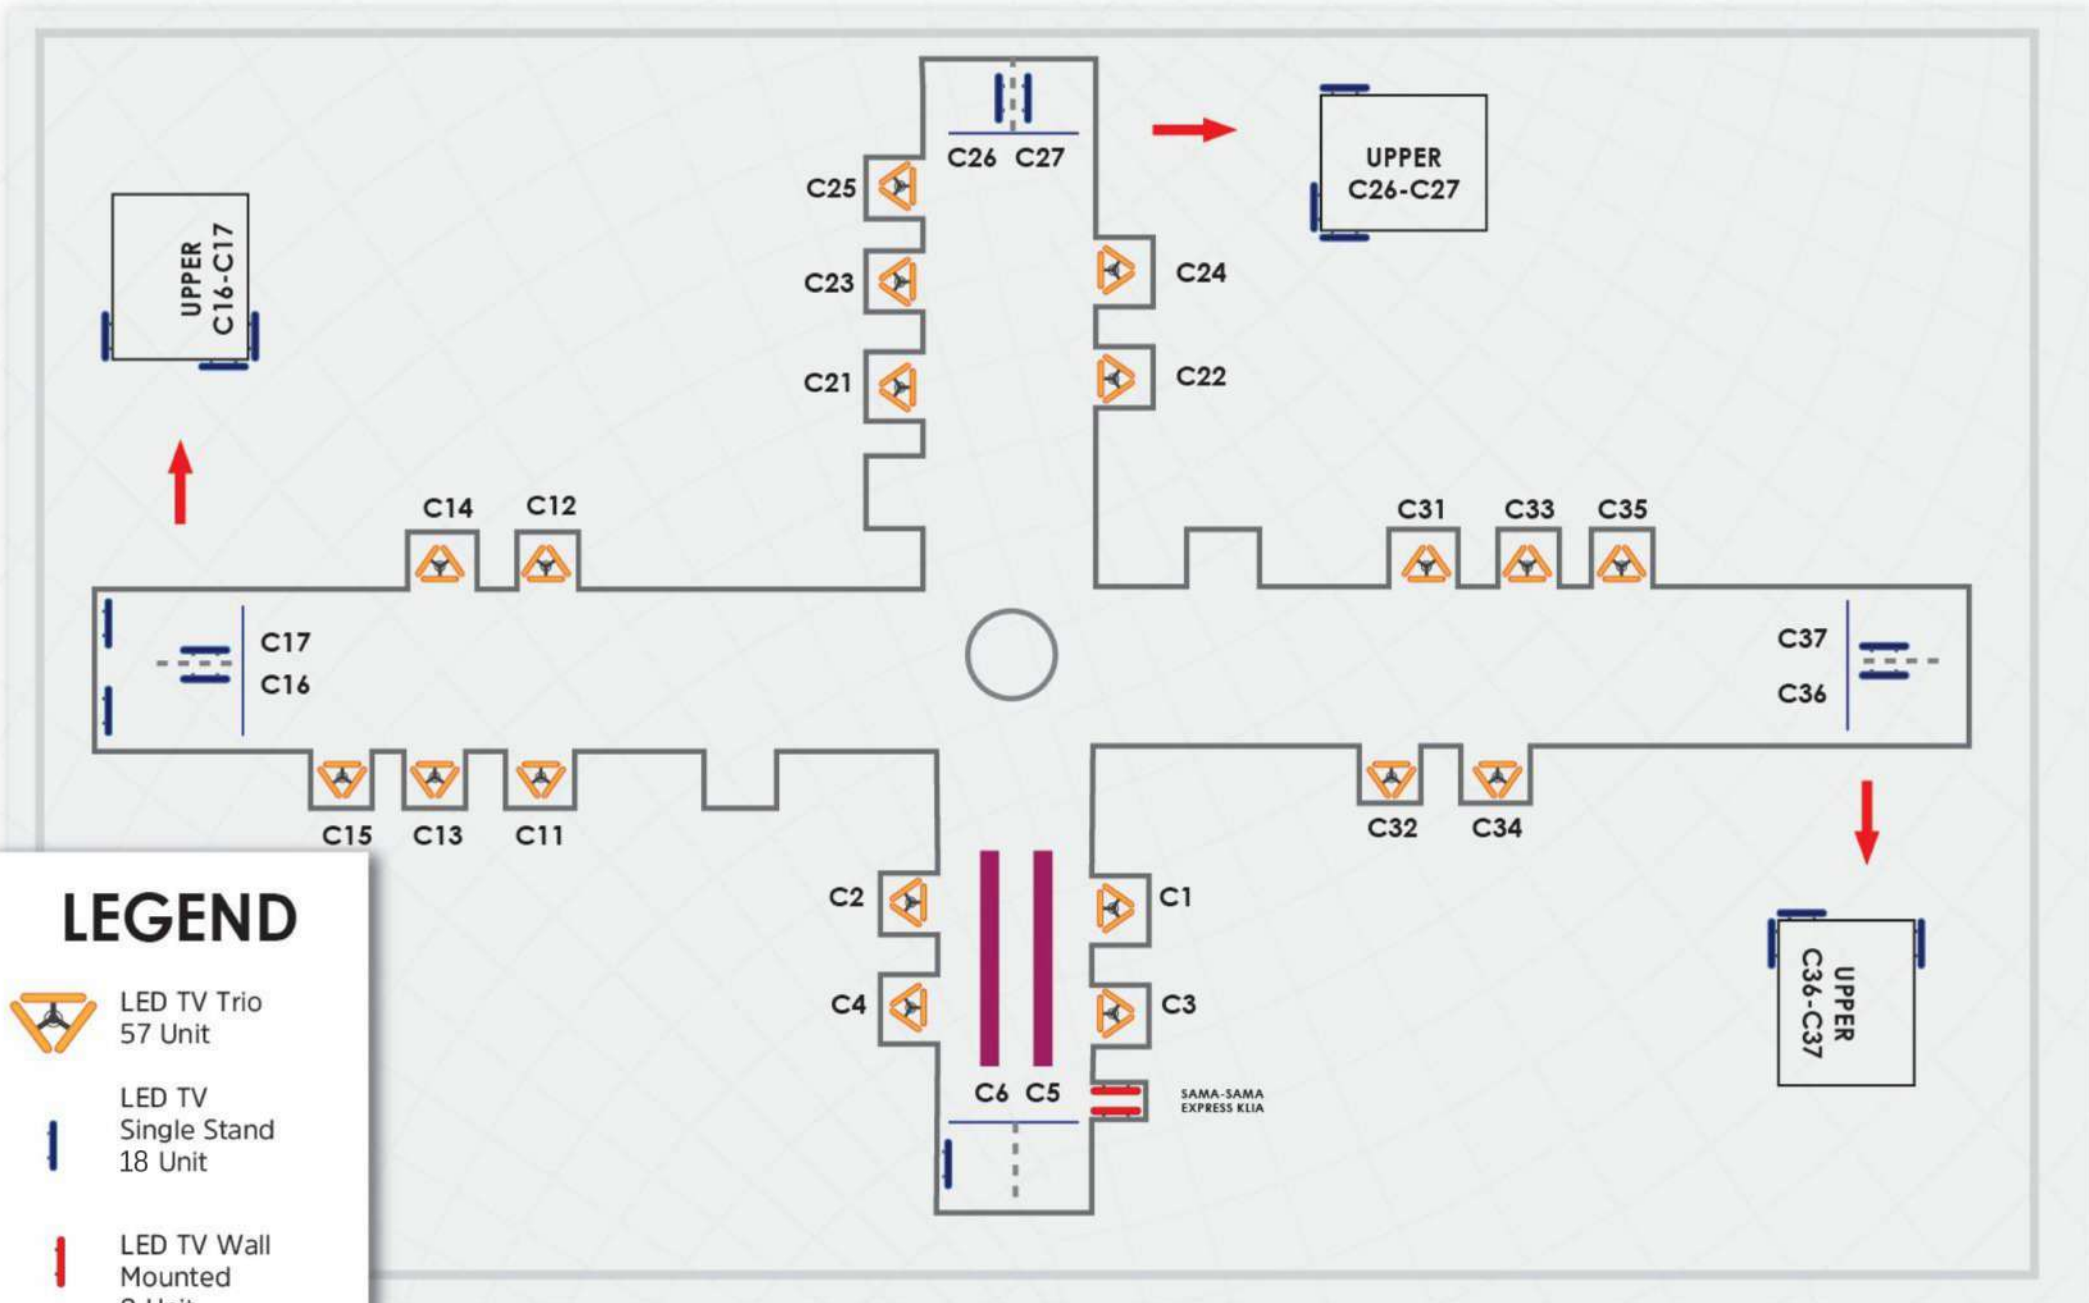

LEGEND

-  LED TV Wall / Pillar Mounted 35 Unit
-  LED TV Back to Back New 6 Unit
-  LED TV Single Stand Old 1 Unit
-  LED TV Back to Back Old 2 Unit

Total = 43 Unit

Arrival Hall at Level 3

LEGEND

LED TV Pillar
Mounted Size
6 Unit

Total = 6 Unit

Immigration International Arrival at Level 3

THE NEW WAY TO THE WORLD

FLOOR PLAN 2

LEGEND

 LED TV Wall/ Pillar Mounted 2 Unit

Total = 2 Unit

Level 2 (Food Garden)

LEGEND

-  LED TV Trio
57 Unit
-  LED TV
Single Stand
18 Unit
-  LED TV Wall
Mounted
2 Unit

Total = 77 Unit

**Satellite Building Passenger (International)
Level 1**

LEGEND

 LED TV Pillar
 Mounted Size
 44 Unit

Total = 42 Unit

Contact Pier (Domestic) Level 3