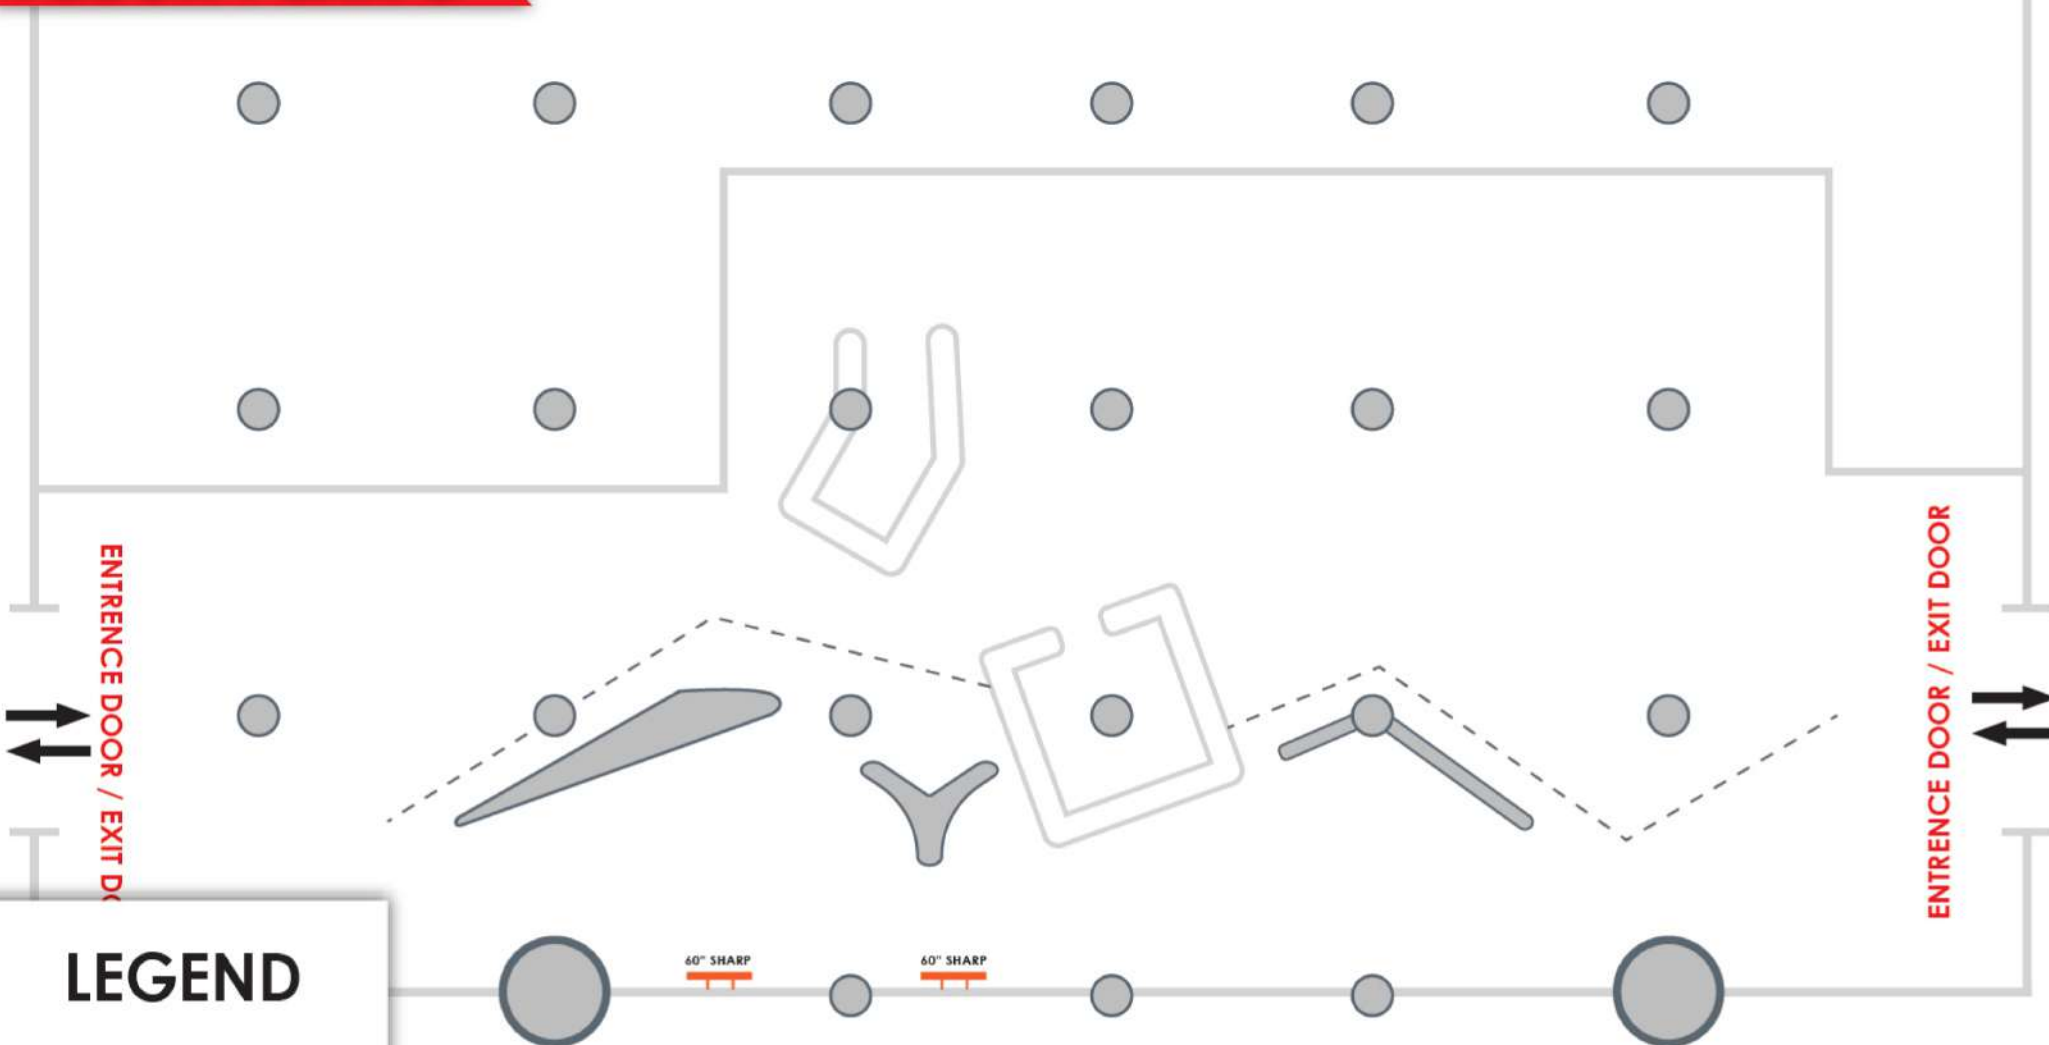

Take your brand to greater heights

KLIA

RIMBUN HYBRIDTV BROADCAST SDN BHD (959703-D)

MAIN TERMINAL BUILDING (MTB) LEVEL 5 DEPARTURE HALL

LEGEND

 LED TV
 Single Stand
 1 Unit

Total = 1 Unit

ANJUNG TINJAU Level 5

LEGEND

-  LED TV Wall / Pillar Mounted 35 Unit
-  LED TV Back to Back New 6 Unit
-  LED TV Single Stand Old 1 Unit
-  LED TV Back to Back Old 2 Unit

Total = 43 Unit

Arrival Hall at Level 3

LEGEND

LED TV Pillar
Mounted Size
6 Unit

Total = 6 Unit

Immigration International Arrival at Level 3

THE NEW WAY TO THE WORLD

FLOOR PLAN 2

LEGEND

 LED TV Wall/ Pillar Mounted 2 Unit

Total = 2 Unit

Level 2 (Food Garden)

LEGEND

-  LED TV Trio
57 Unit
-  LED TV
Single Stand
18 Unit
-  LED TV Wall
Mounted
2 Unit

Total = 77 Unit

**Satellite Building Passenger (International)
Level 1**

LEGEND

 LED TV Pillar
 Mounted Size
 44 Unit