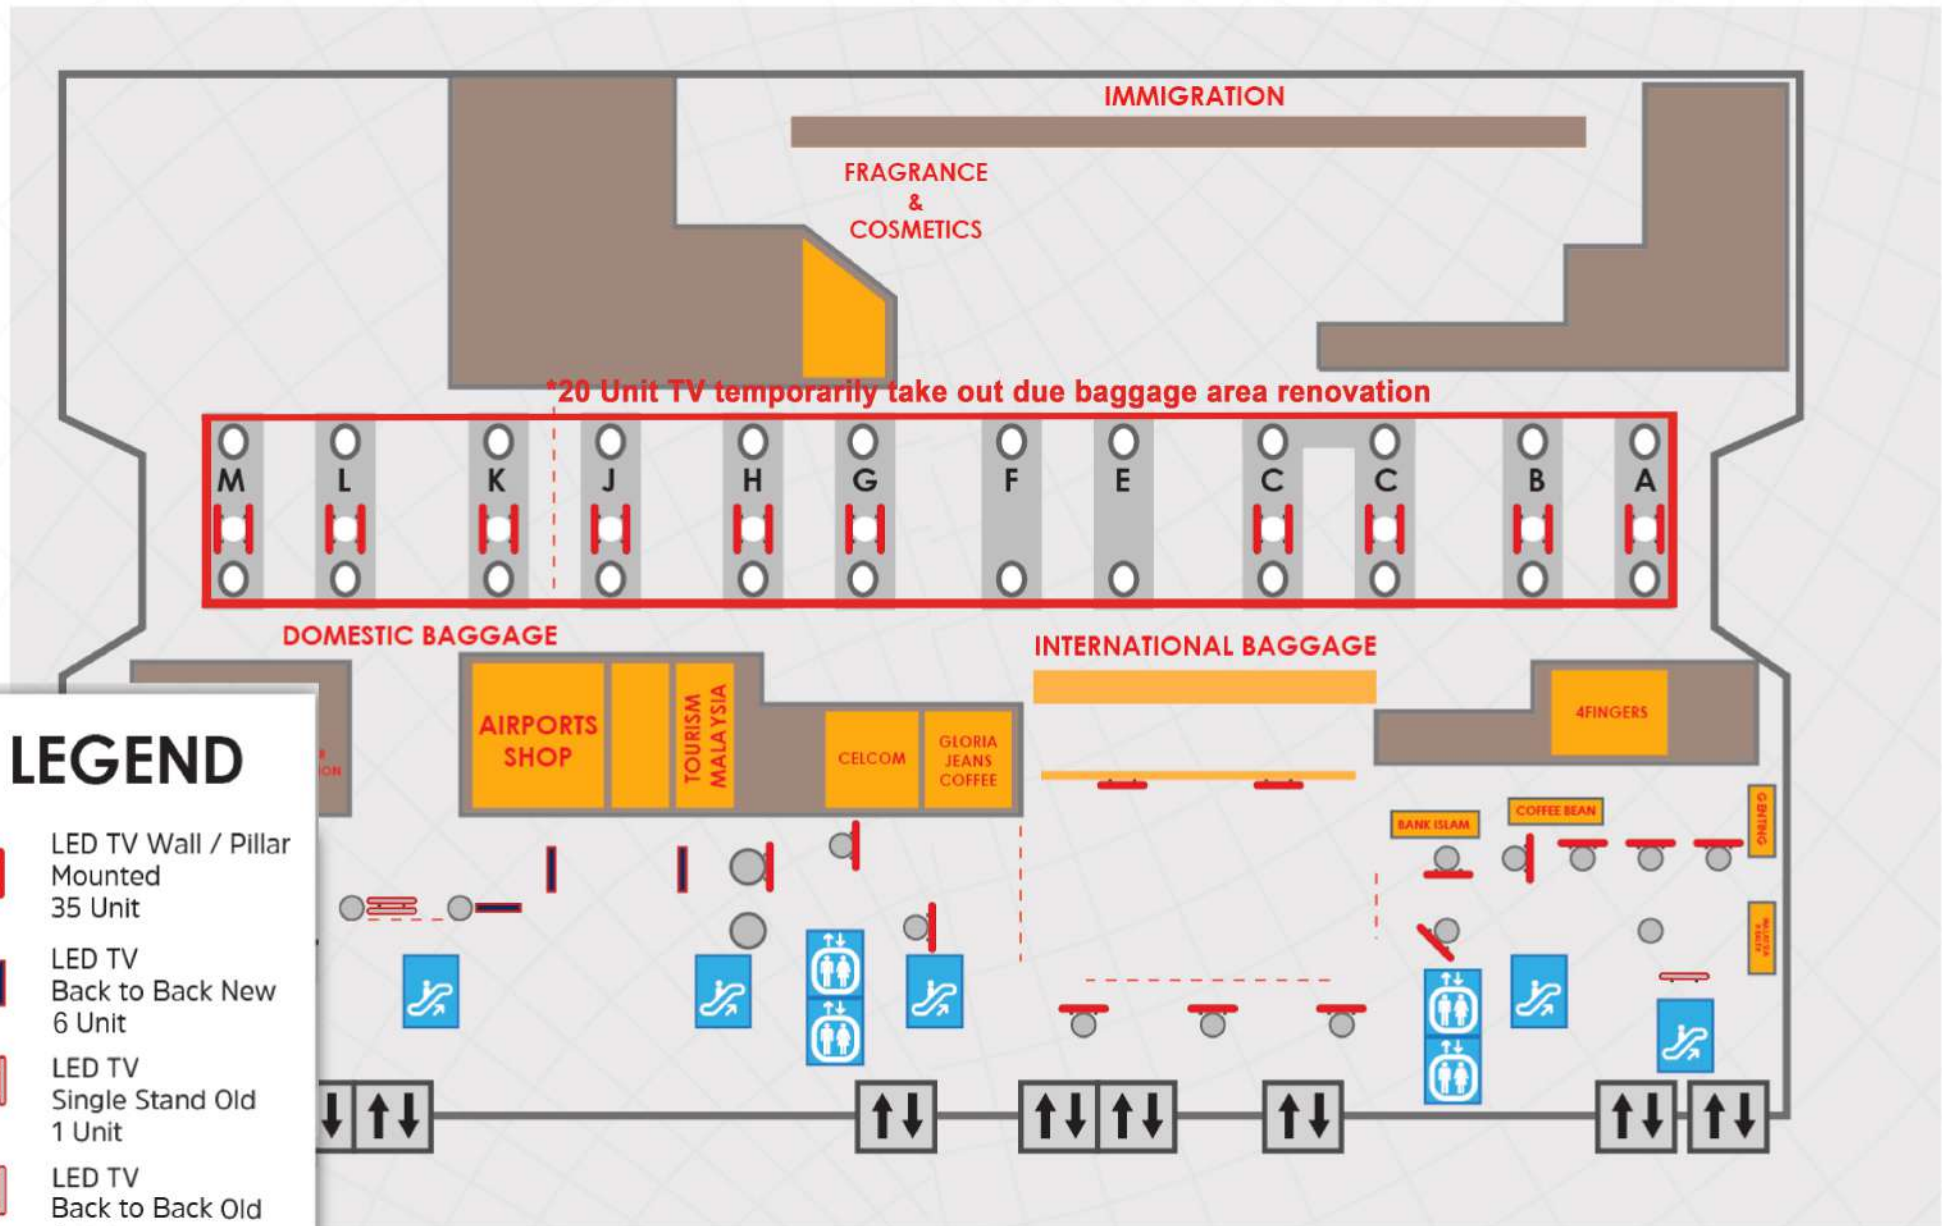

Take your brand to greater heights

KLIA

RIMBUN HYBRIDTV BROADCAST SDN BHD (959703-D)

MAIN TERMINAL BUILDING (MTB) LEVEL 5 DEPARTURE HALL

LEGEND

 LED TV
 Single Stand
 1 Unit

Total = 1 Unit

ANJUNG TINJAU Level 5

LEGEND

-  LED TV Wall / Pillar Mounted 35 Unit
-  LED TV Back to Back New 6 Unit
-  LED TV Single Stand Old 1 Unit
-  LED TV Back to Back Old 2 Unit

Total = 43 Unit

Arrival Hall at Level 3

LEGEND

LED TV Pillar
Mounted Size
6 Unit

Total = 6 Unit

Immigration International Arrival at Level 3

THE NEW WAY TO THE WORLD

FLOOR PLAN 2

LEGEND

 LED TV Wall/ Pillar Mounted 2 Unit

Total = 2 Unit

Level 2 (Food Garden)

LEGEND

-  LED TV Trio
57 Unit
-  LED TV
Single Stand
18 Unit
-  LED TV Wall
Mounted
2 Unit

Total = 77 Unit

**Satellite Building Passenger (International)
Level 1**

LEGEND

 LED TV Pillar
 Mounted Size
 44 Unit