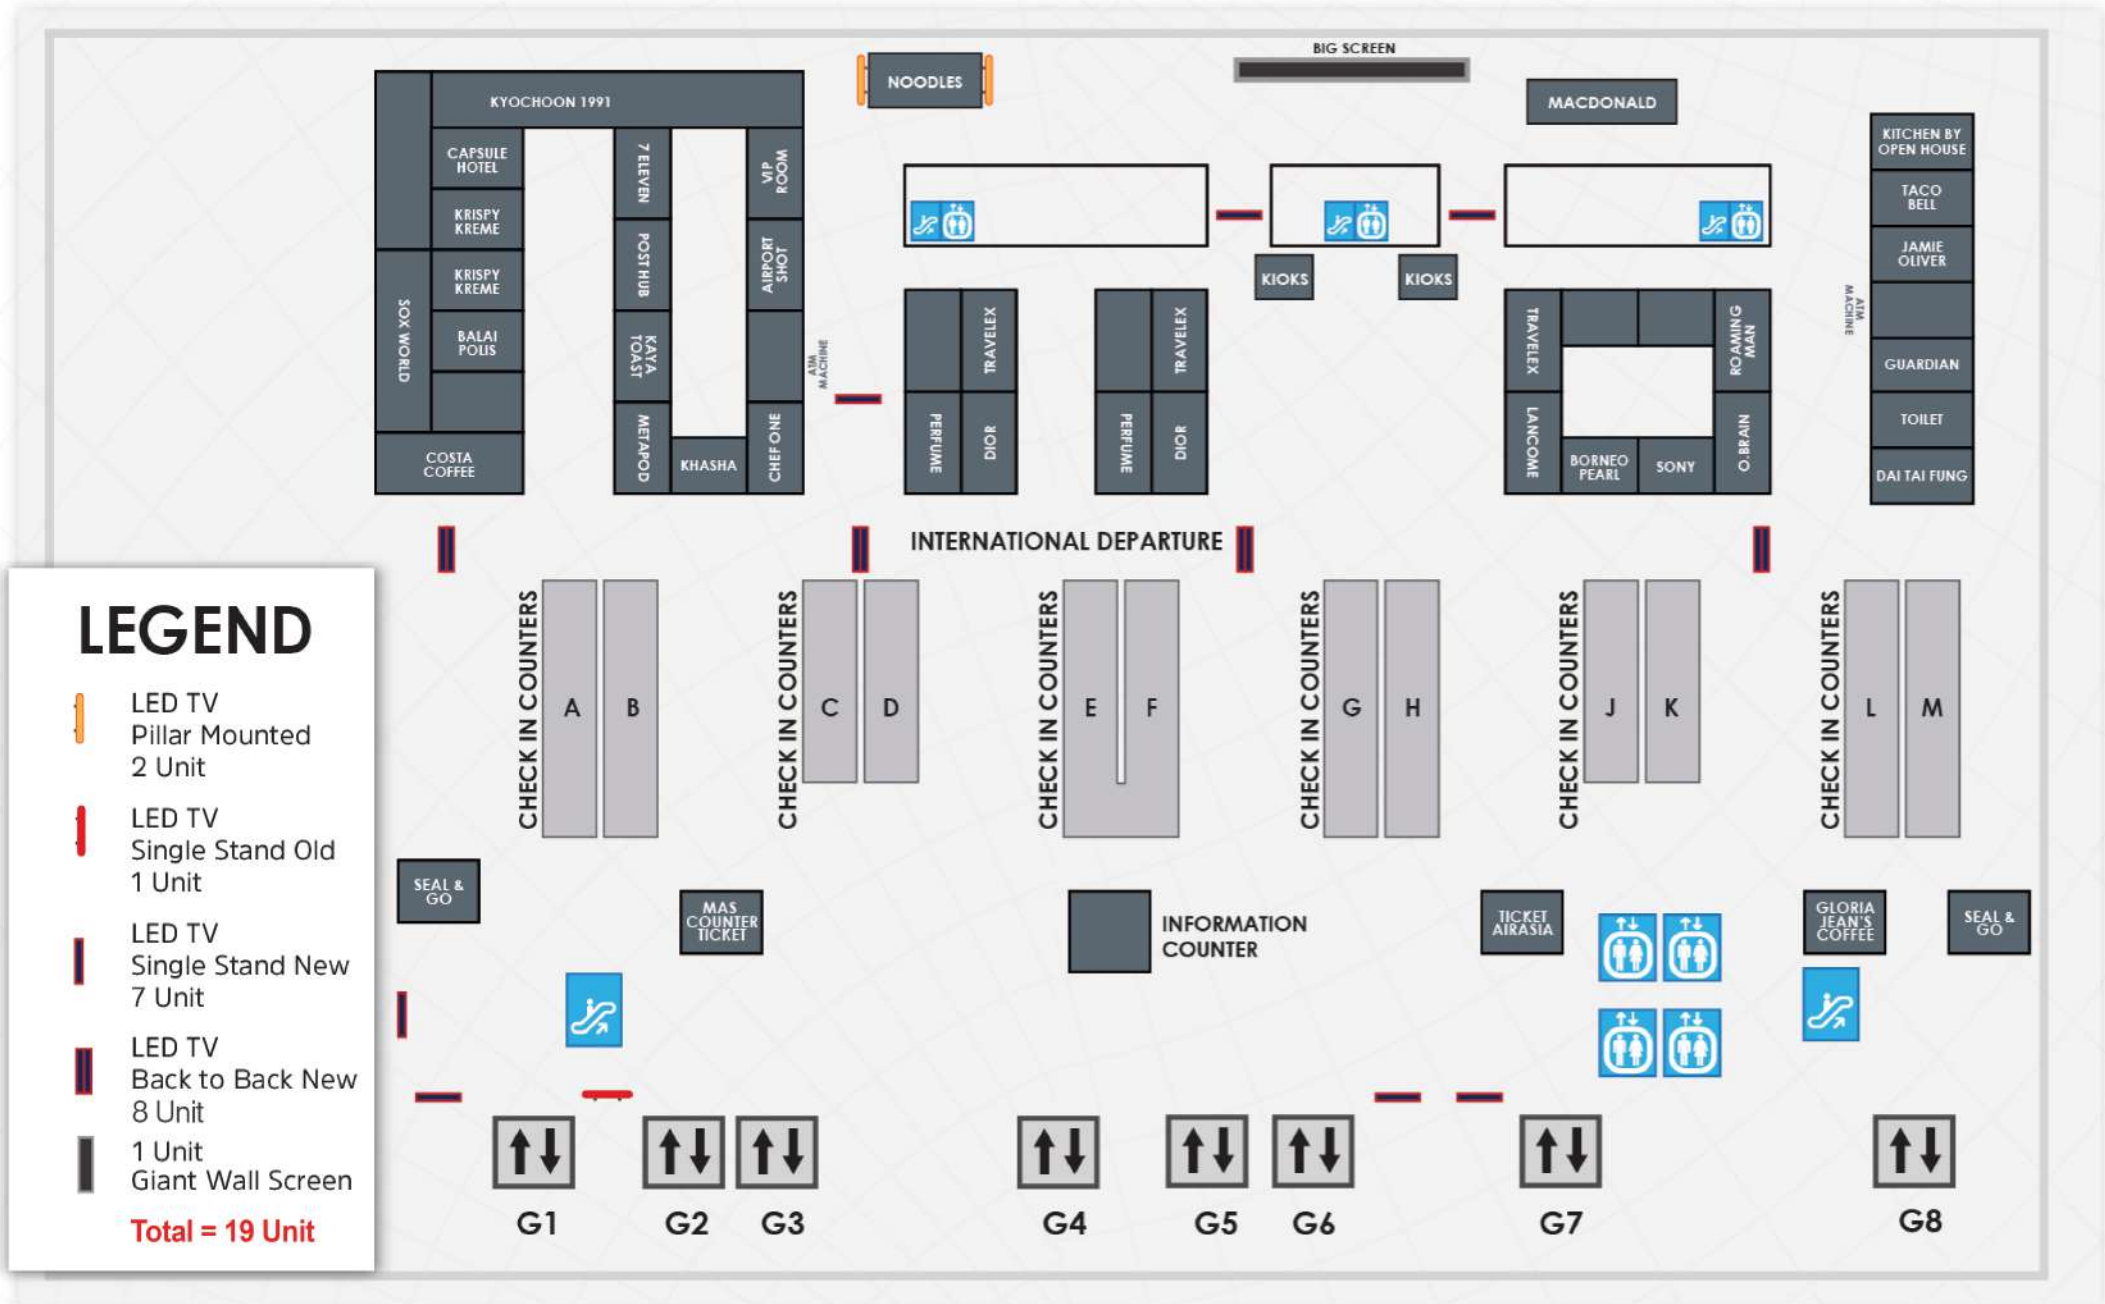

Take your brand to greater heights

KLIA

RIMBUN HYBRIDTV BROADCAST SDN BHD (959703-D)

MAIN TERMINAL BUILDING (MTB) LEVEL 5 DEPARTURE HALL

LEGEND

 LED TV
 Single Stand
 1 Unit

Total = 1 Unit

ANJUNG TINJAU Level 5

LEGEND

-  LED TV Wall / Pillar Mounted 35 Unit
-  LED TV Back to Back New 6 Unit
-  LED TV Single Stand Old 1 Unit
-  LED TV Back to Back Old 2 Unit

Total = 43 Unit

Arrival Hall at Level 3

LEGEND

LED TV Pillar
Mounted Size
6 Unit

Total = 6 Unit

Immigration International Arrival at Level 3

THE NEW WAY TO THE WORLD

FLOOR PLAN 2

LEGEND

 LED TV Wall/ Pillar Mounted 2 Unit

Total = 2 Unit

Level 2 (Food Garden)

LEGEND

-  LED TV Trio
57 Unit
-  LED TV
Single Stand
18 Unit
-  LED TV Wall
Mounted
2 Unit

Total = 77 Unit

**Satellite Building Passenger (International)
Level 1**

LEGEND

 LED TV Pillar
 Mounted Size
 44 Unit