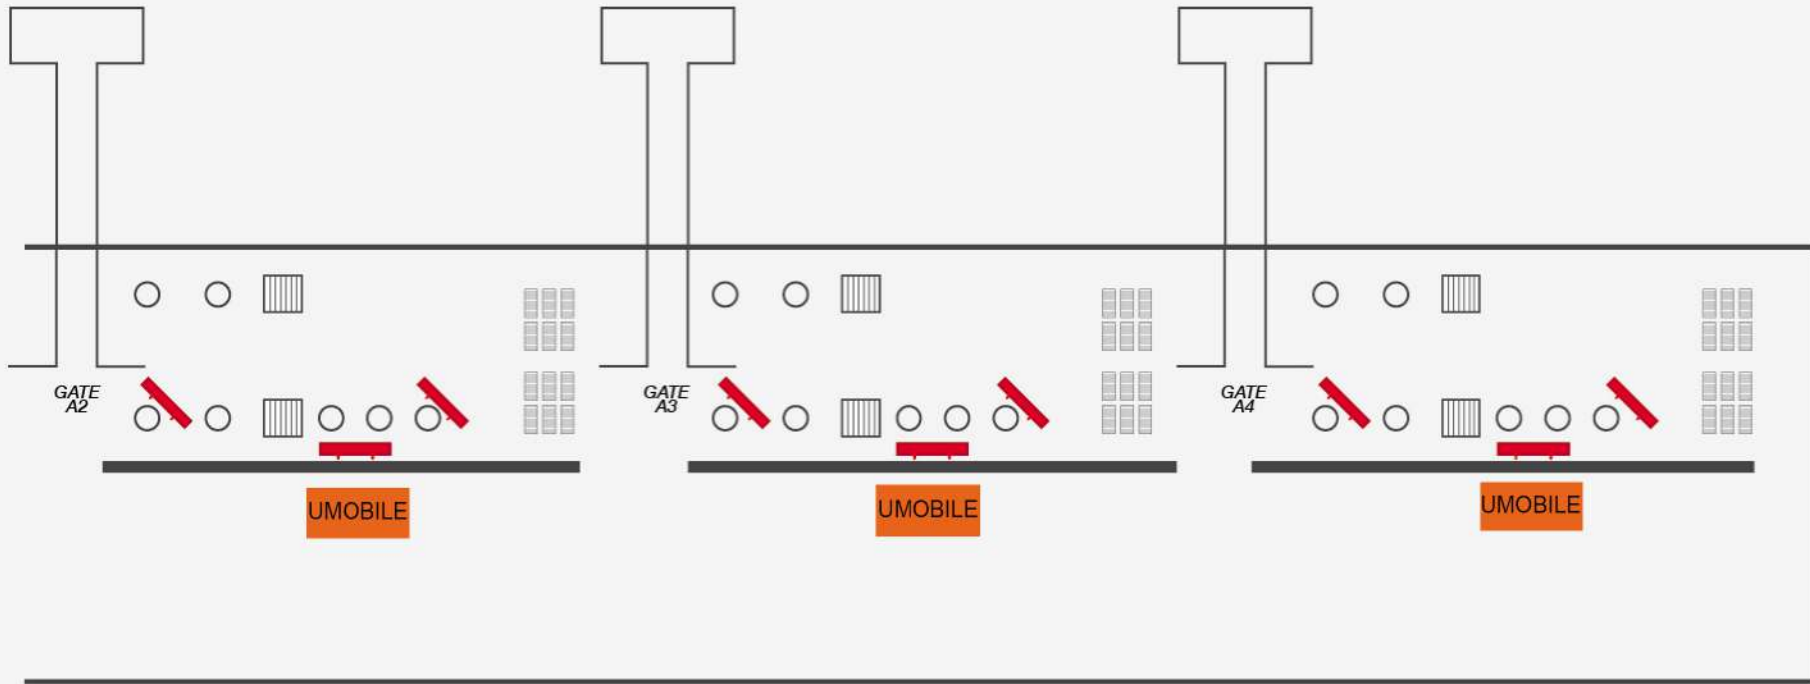

## ARRIVAL HALL

**BAGGAGE AREA (DOMESTIC / INTERNATIONAL)**

TV :  
- SAMSUNG 55" STANDEE ( 4 UNIT )  
SIM :  
- UMOBILE - 2 SIM

## BOARDING GATE (DOMESTIC)

- TV :
- SAMSUNG 55" HANGING ( 3 UNIT )
  - SAMSUNG 55" PILLAR ( 6 UNIT )
- SIM :
- UMOBILE - 2 SIM

**BOARDING GATE (INTERNATIONAL)**