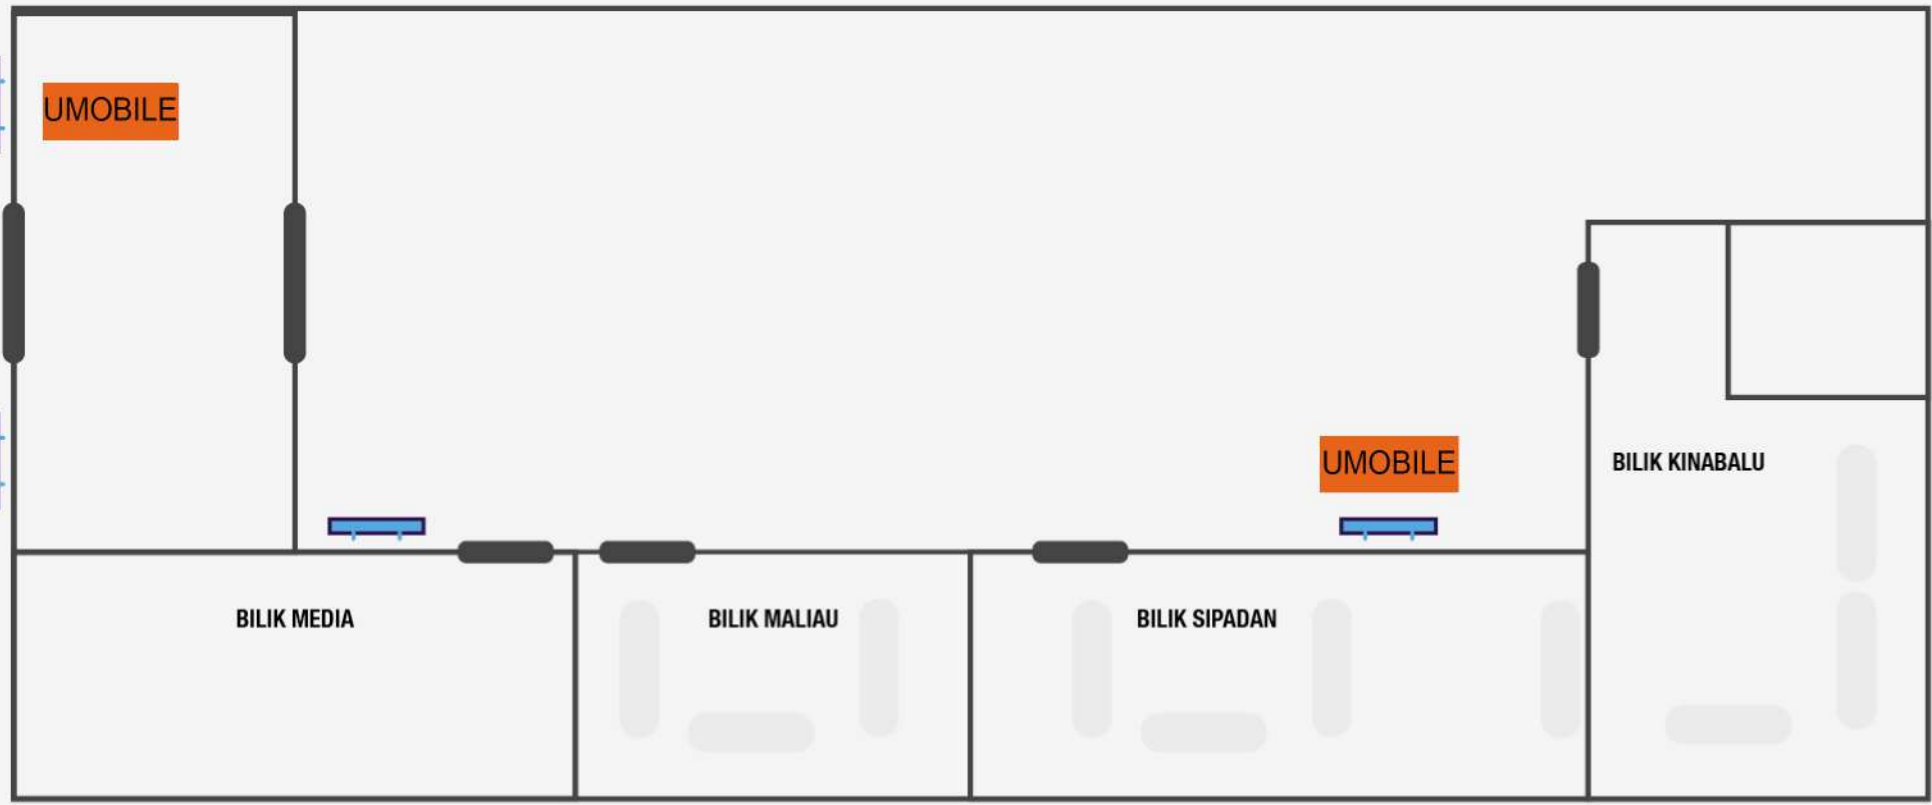

# DEPARTURE HALL

- TV :
- SAMSUNG 55" PILLAR ( 2 UNIT )
- SIM :
- UMOBILE - 1 SIM

## ARRIVAL HALL

**BAGGAGE AREA (DOMESTIC / INTERNATIONAL)**

TV :  
- SAMSUNG 55" STANDEE ( 4 UNIT )  
SIM :  
- UMOBILE - 2 SIM

## BOARDING GATE (DOMESTIC)

- TV :
- SAMSUNG 55" HANGING ( 3 UNIT )
  - SAMSUNG 55" PILLAR ( 6 UNIT )
- SIM :
- UMOBILE - 2 SIM

**BOARDING GATE (INTERNATIONAL)**