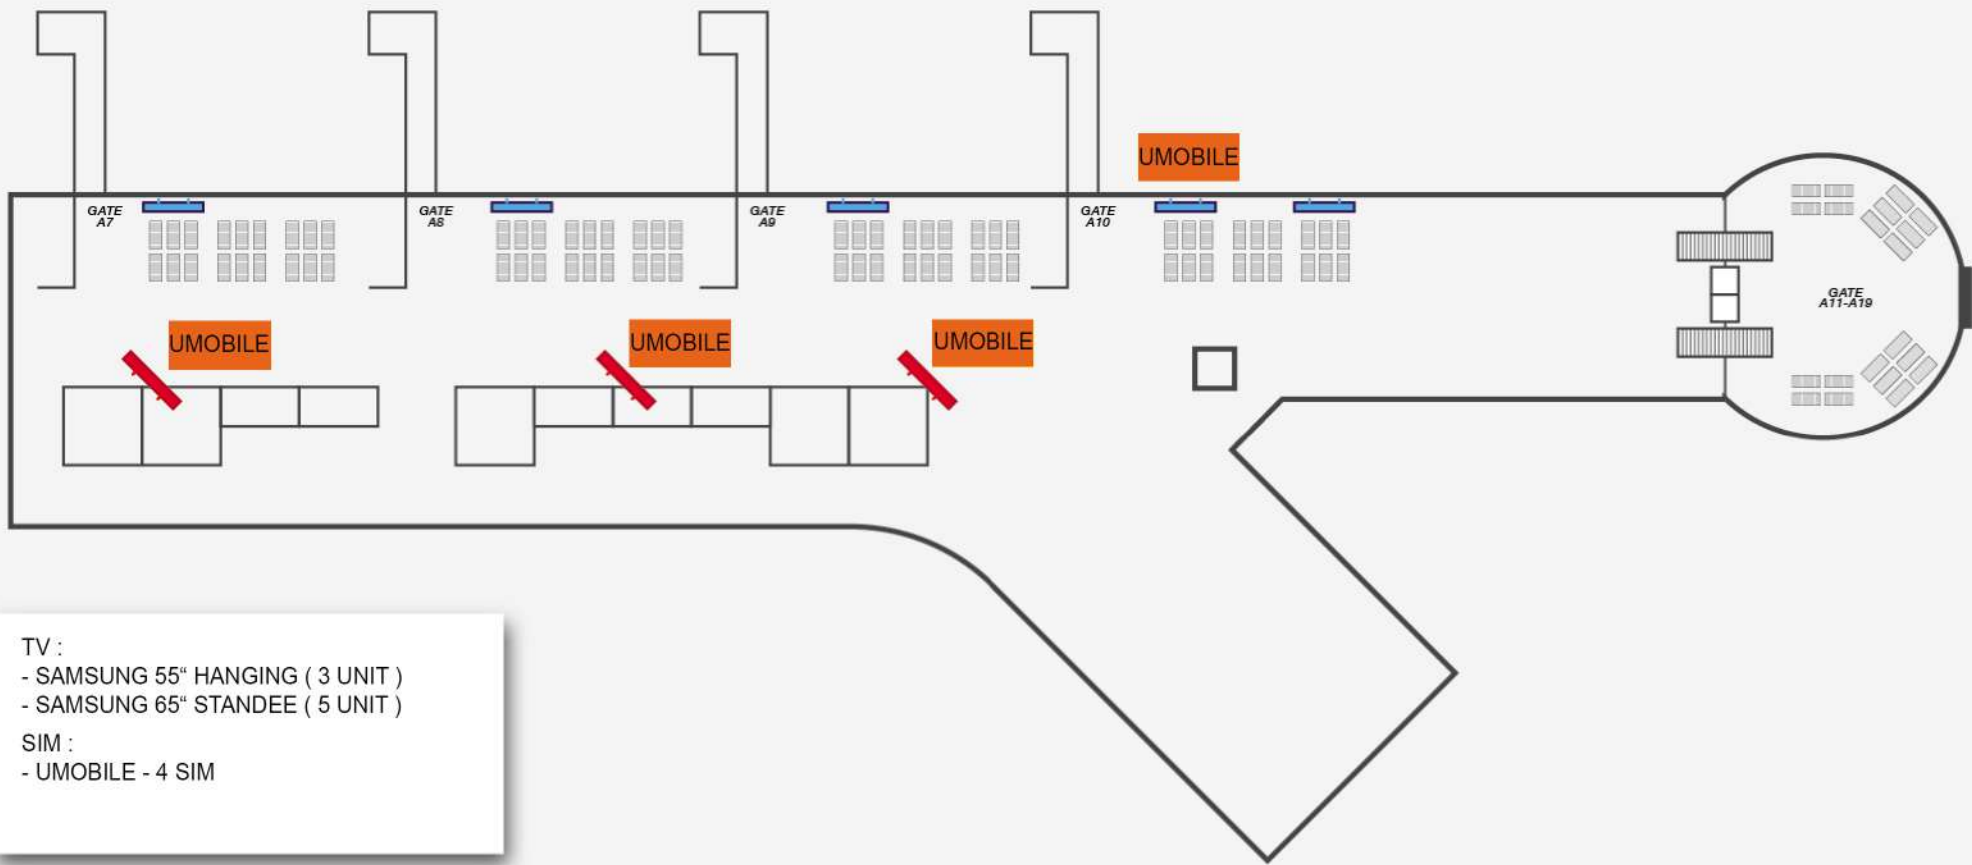

## ARRIVAL HALL

**BAGGAGE AREA (DOMESTIC / INTERNATIONAL)**

TV :  
- SAMSUNG 55" STANDEE ( 4 UNIT )  
SIM :  
- UMOBILE - 2 SIM

# VIP ROOM

## BOARDING GATE (DOMESTIC)

- TV :
- SAMSUNG 55" HANGING ( 3 UNIT )
  - SAMSUNG 55" PILLAR ( 6 UNIT )
- SIM :
- UMOBILE - 2 SIM

**BOARDING GATE (INTERNATIONAL)**

## BOARDING GATE (INTERNATIONAL)