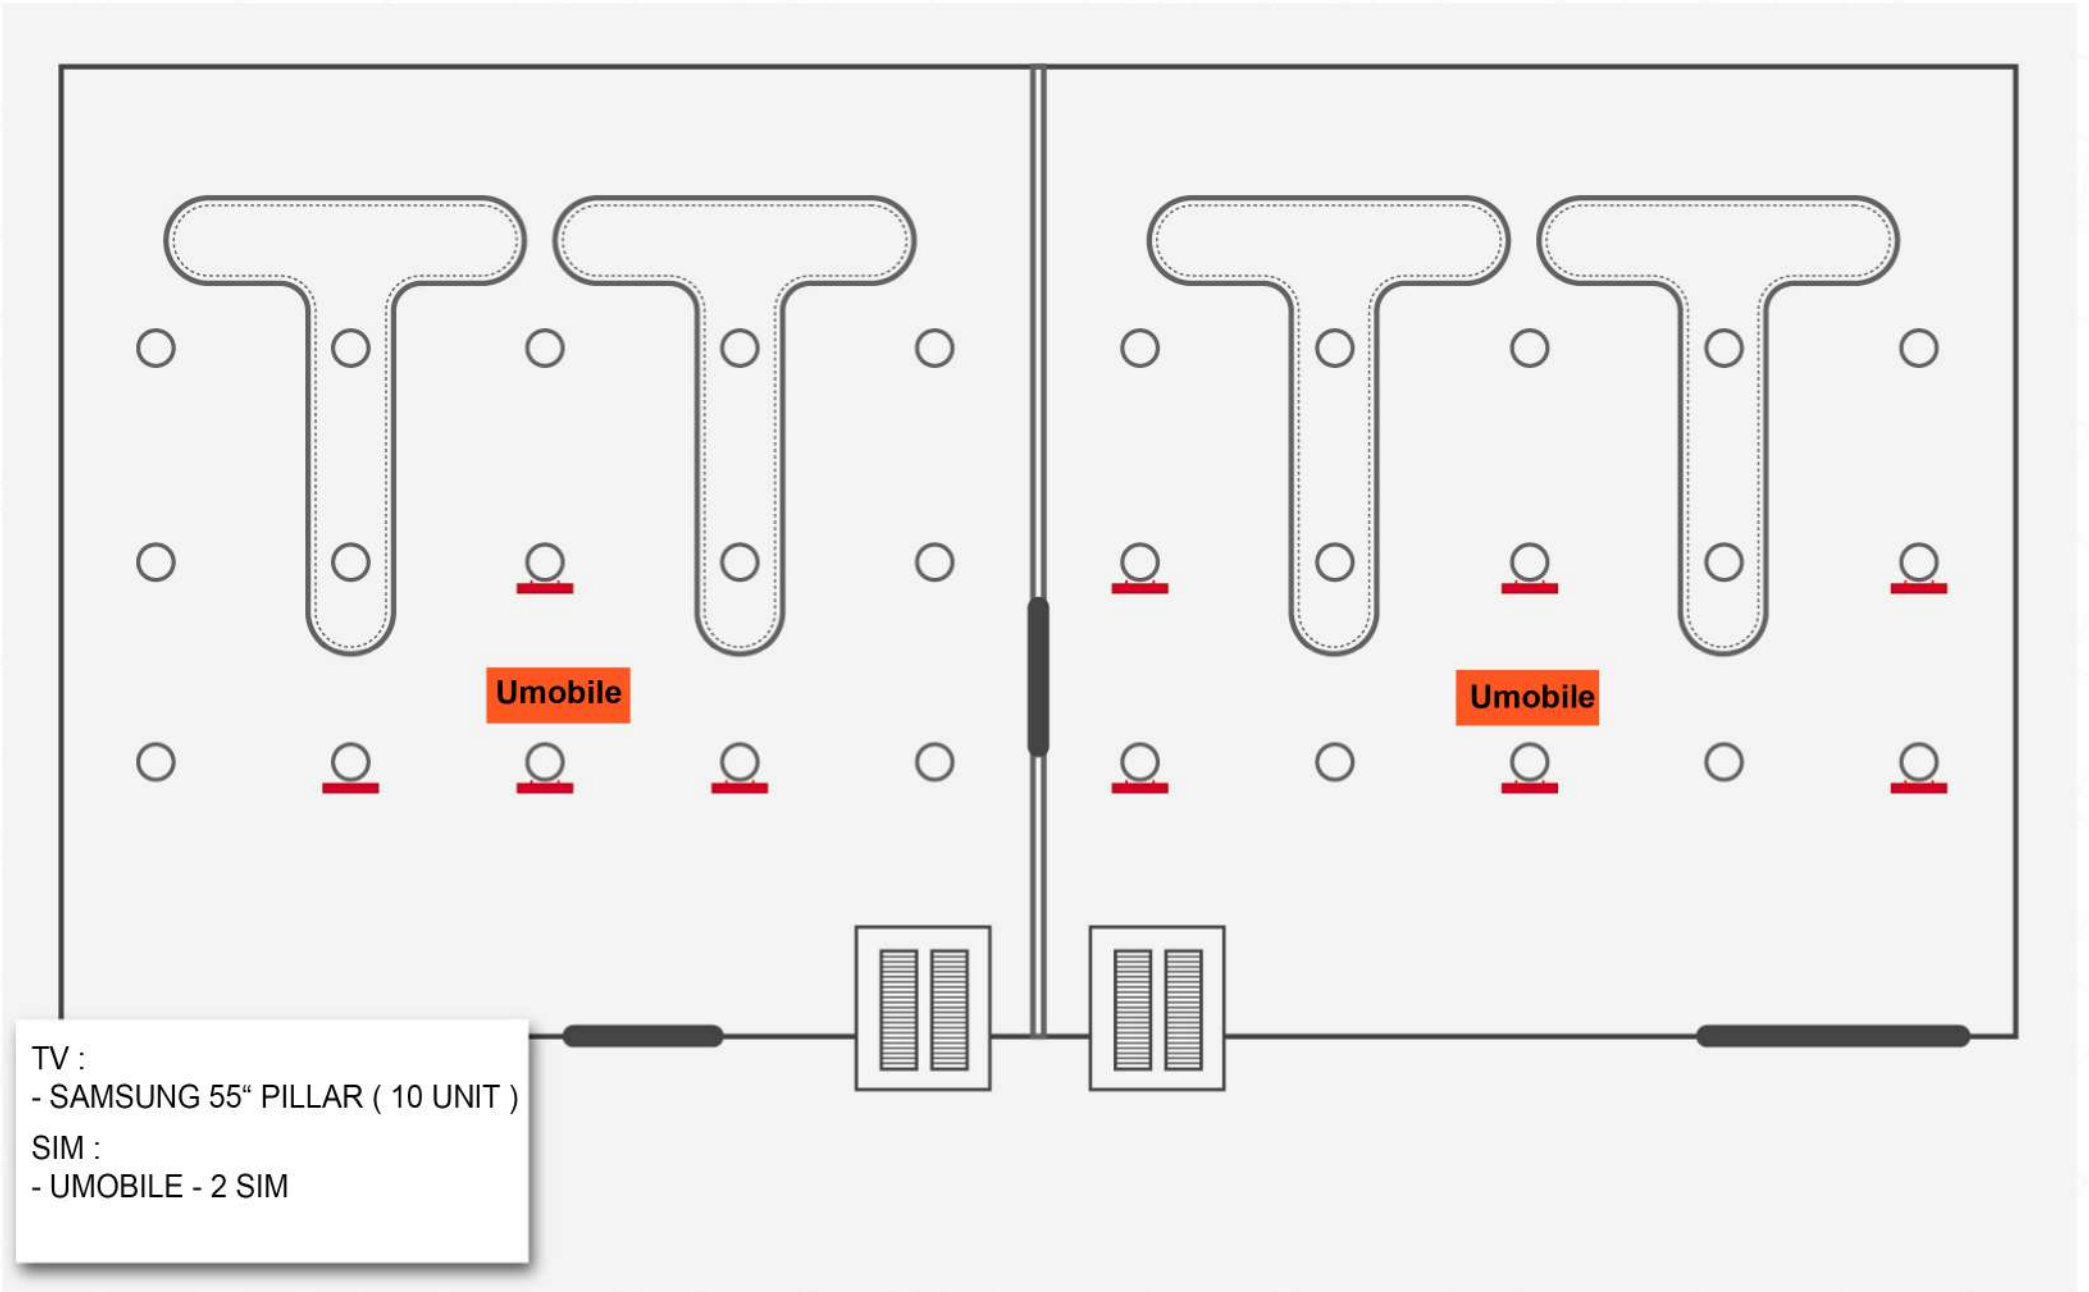

# DEPARTURE HALL

- TV :
- SAMSUNG 55" PILLAR ( 2 UNIT )
- SIM :
- UMOBILE - 1 SIM

## ARRIVAL HALL

**BAGGAGE AREA (DOMESTIC / INTERNATIONAL)**

TV :  
- SAMSUNG 55" STANDEE ( 4 UNIT )  
SIM :  
- UMOBILE - 2 SIM

## BOARDING GATE (DOMESTIC)

- TV :
- SAMSUNG 55" HANGING ( 3 UNIT )
  - SAMSUNG 55" PILLAR ( 6 UNIT )
- SIM :
- UMOBILE - 2 SIM

**BOARDING GATE (INTERNATIONAL)**