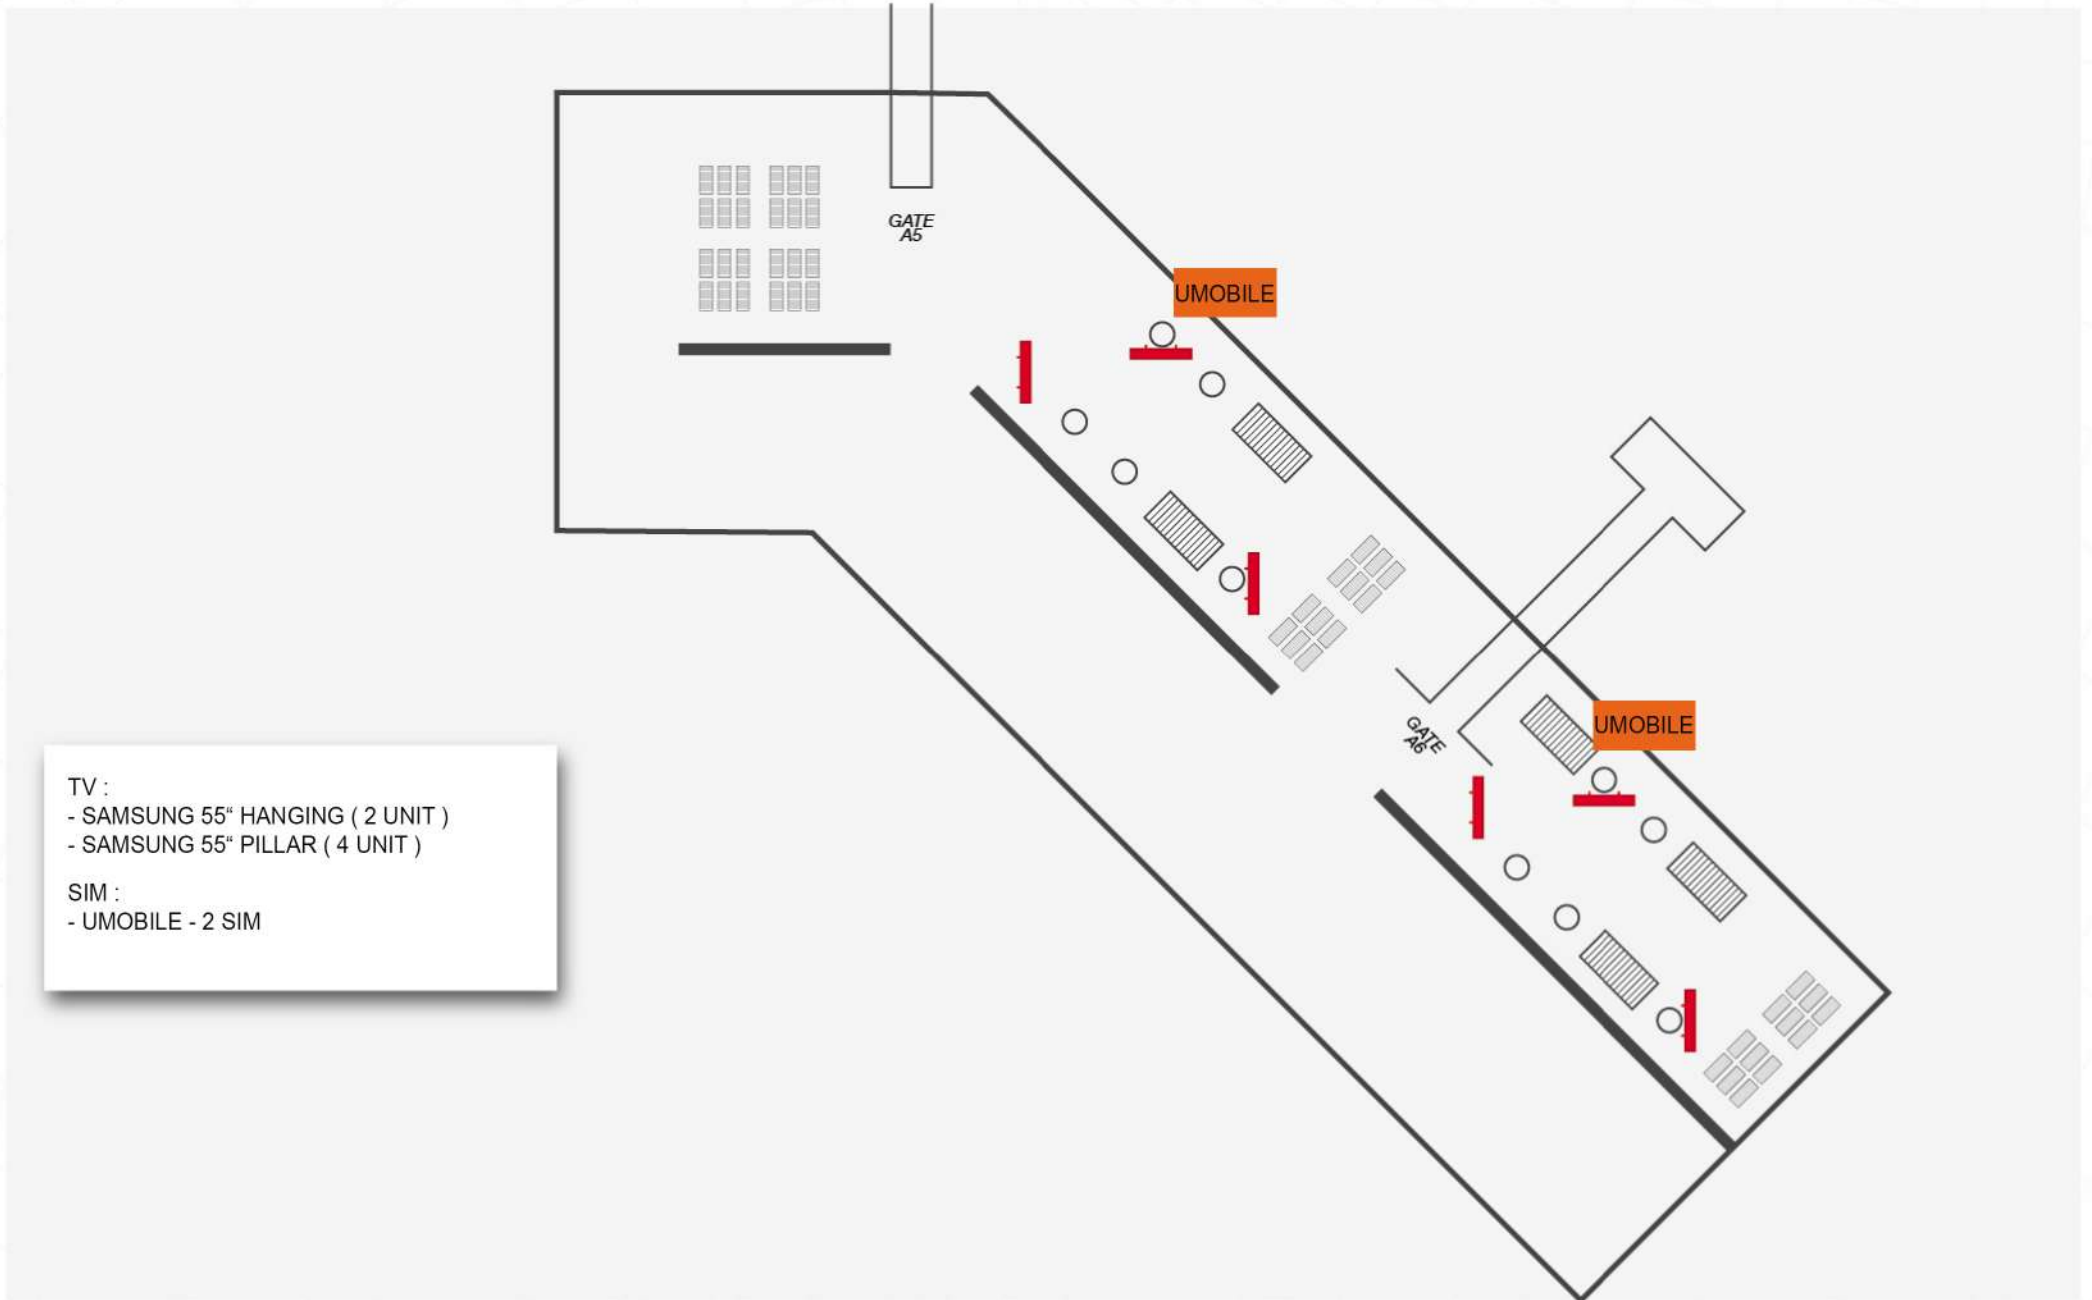

## ARRIVAL HALL

**BAGGAGE AREA (DOMESTIC / INTERNATIONAL)**

TV :  
- SAMSUNG 55" STANDEE ( 4 UNIT )  
SIM :  
- UMOBILE - 2 SIM

## BOARDING GATE (DOMESTIC)

- TV :
- SAMSUNG 55" HANGING ( 3 UNIT )
  - SAMSUNG 55" PILLAR ( 6 UNIT )
- SIM :
- UMOBILE - 2 SIM

**BOARDING GATE (INTERNATIONAL)**