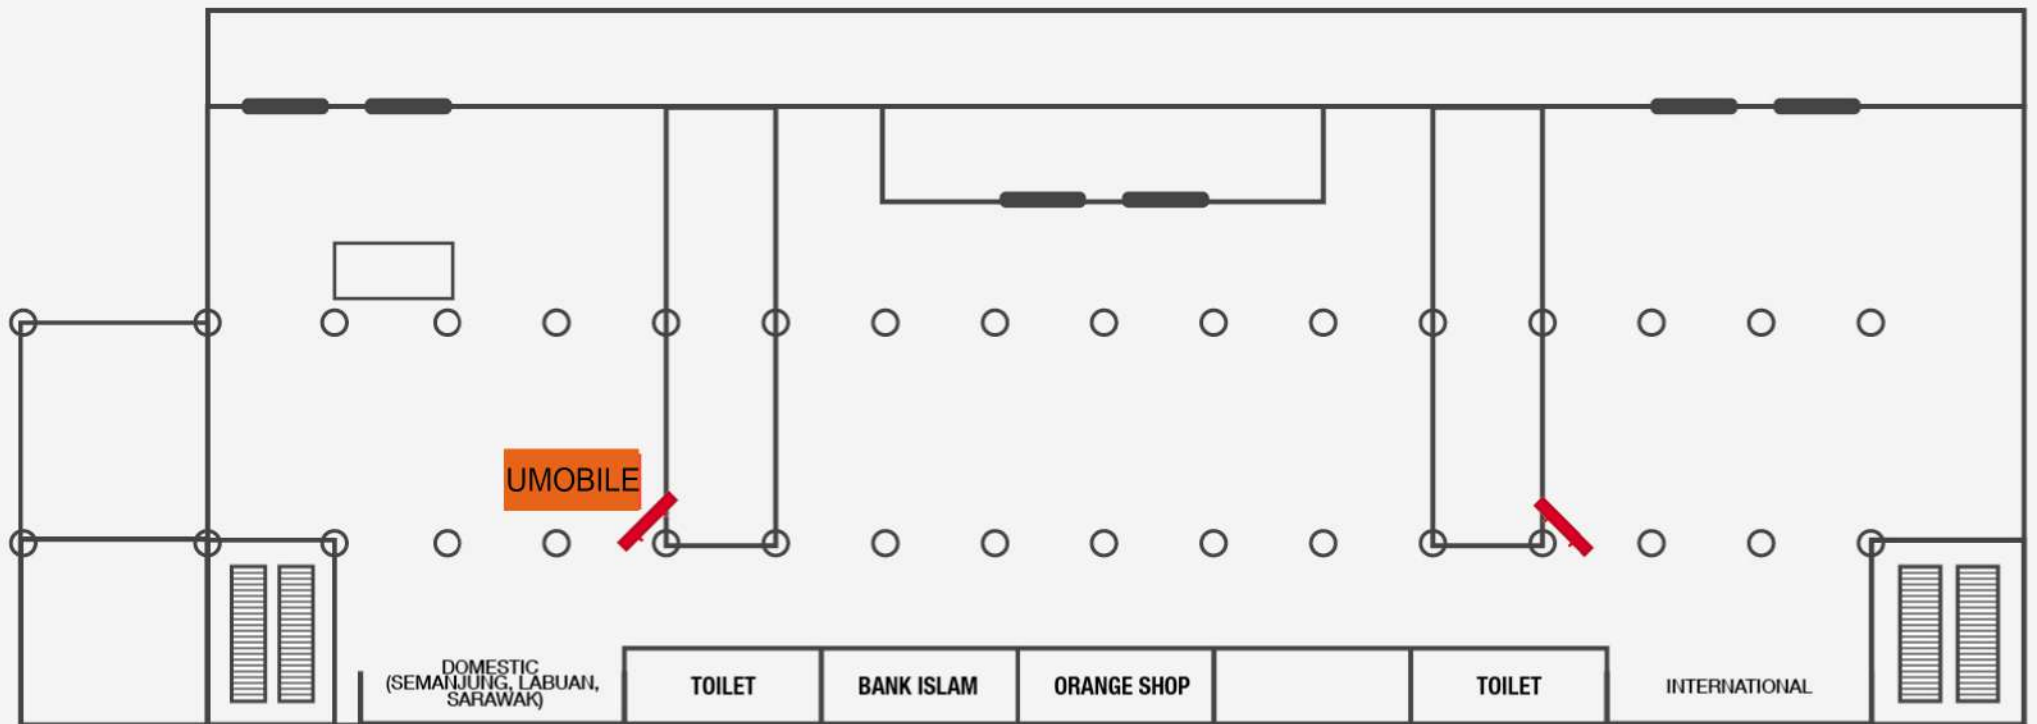

# DEPARTURE HALL

- TV :
- SAMSUNG 55" PILLAR ( 2 UNIT )
- SIM :
- UMOBILE - 1 SIM

## ARRIVAL HALL

**BAGGAGE AREA (DOMESTIC / INTERNATIONAL)**

TV :  
- SAMSUNG 55" STANDEE ( 4 UNIT )  
SIM :  
- UMOBILE - 2 SIM

## BOARDING GATE (DOMESTIC)

- TV :
- SAMSUNG 55" HANGING ( 3 UNIT )
  - SAMSUNG 55" PILLAR ( 6 UNIT )
- SIM :
- UMOBILE - 2 SIM

**BOARDING GATE (INTERNATIONAL)**