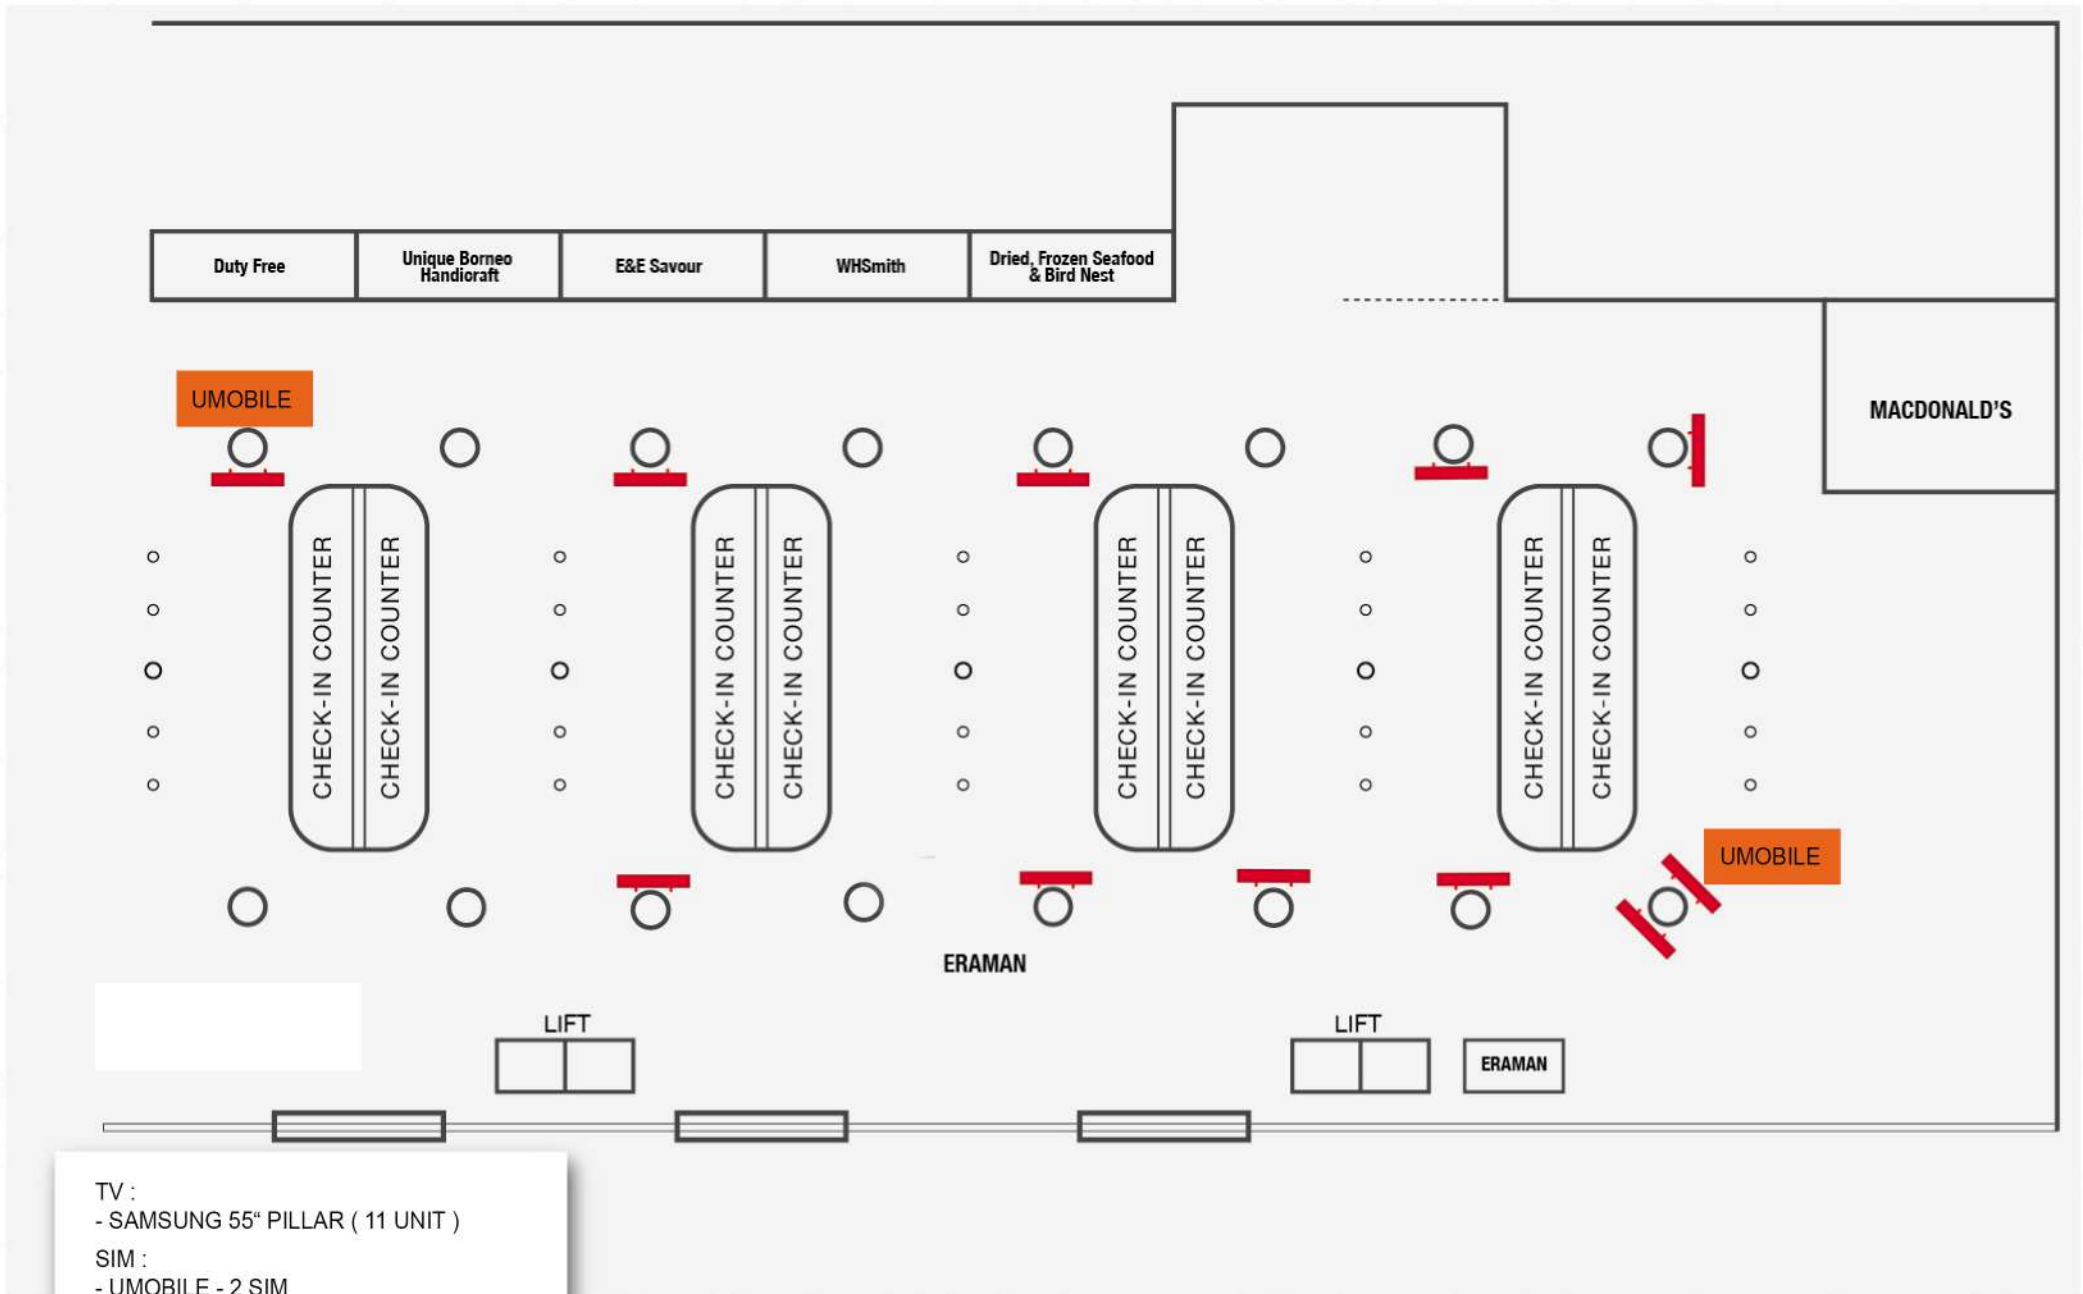

# DEPARTURE HALL

- TV :
- SAMSUNG 55" PILLAR ( 2 UNIT )
- SIM :
- UMOBILE - 1 SIM

## ARRIVAL HALL

**BAGGAGE AREA (DOMESTIC / INTERNATIONAL)**

TV :  
- SAMSUNG 55" STANDEE ( 4 UNIT )  
SIM :  
- UMOBILE - 2 SIM

## BOARDING GATE (DOMESTIC)

- TV :
- SAMSUNG 55" HANGING ( 3 UNIT )
  - SAMSUNG 55" PILLAR ( 6 UNIT )
- SIM :
- UMOBILE - 2 SIM

**BOARDING GATE (INTERNATIONAL)**

## BOARDING GATE (INTERNATIONAL)