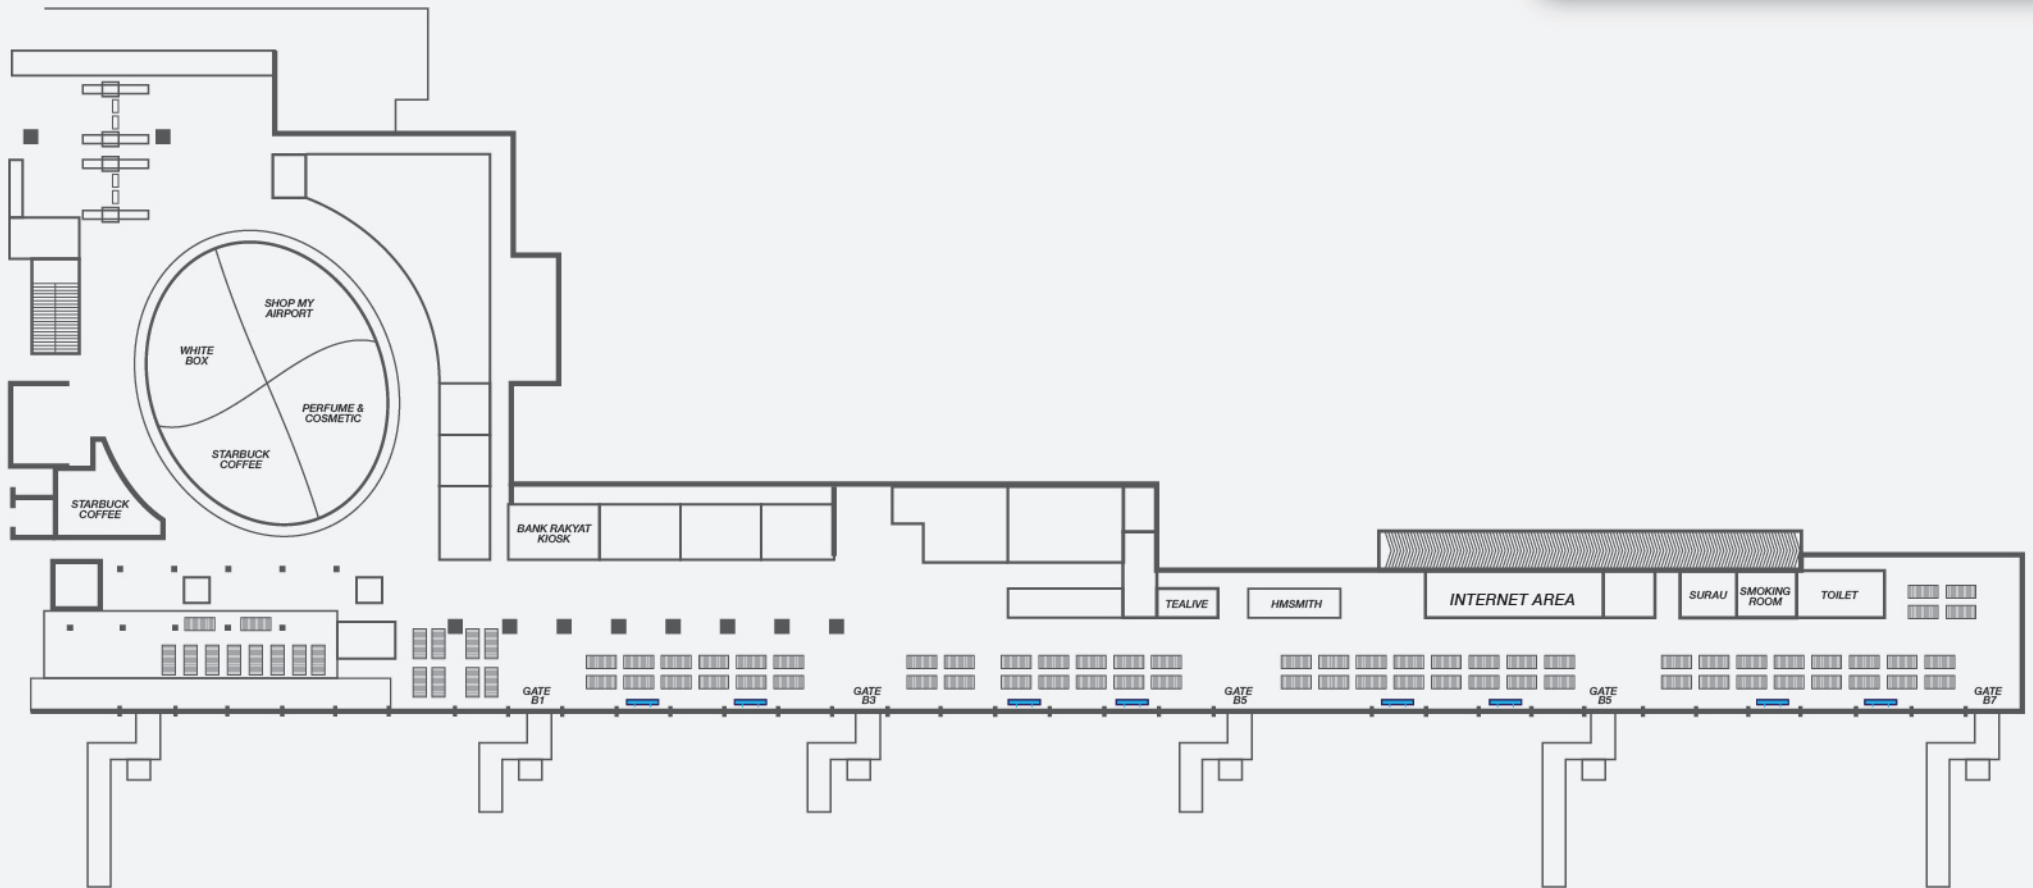

Take your brand to greater heights

PIA

RIMBUN HYBRIDTV BROADCAST SDN BHD (959703-D)

LEGEND

 LED TV Pillar 65"
4 Unit

DEPARTURE HALL

LEGEND

 LED TV Standee 65"
8 Unit

BOARDING GATE (DOMESTIC)

BAGGAGE AREA (DOMESTIC)

LEGEND

-  LED TV Pillar 55"
4 Unit
-  LED TV Wall Mounted 65"
1 Unit

ARRIVAL HALL

NEW TURBOPROP PASSENGERS PRE BOARDING AREA

DOMESTIC BAWAH

LEGEND

 LED TV Pillar 55"
2 Unit

DOMESTIC DEPARTURE GATE (BOTTOM)