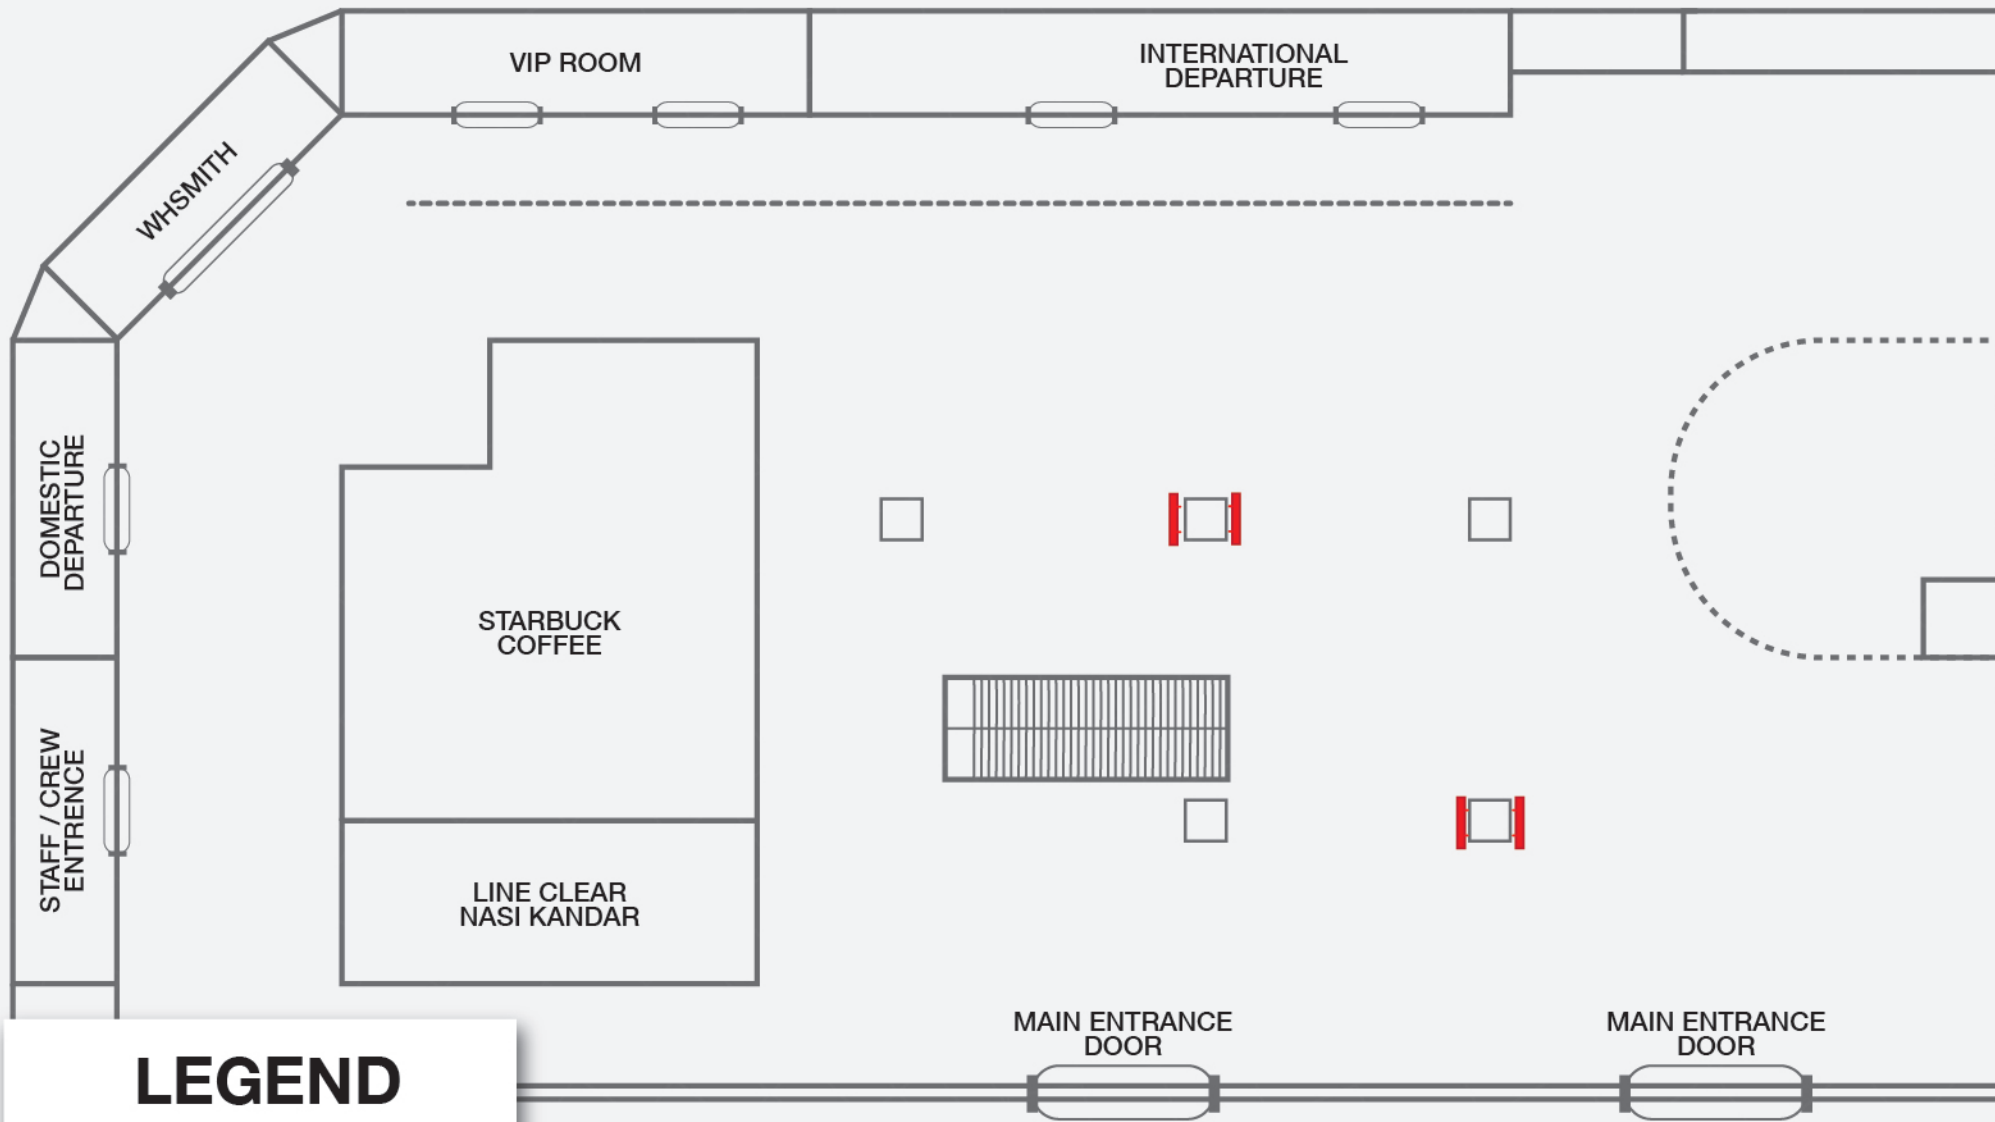

Take your brand to greater heights

PIA

RIMBUN HYBRIDTV BROADCAST SDN BHD (959703-D)

LEGEND

 LED TV Pillar 65"
4 Unit

DEPARTURE HALL

LEGEND

 LED TV Standee 65"
8 Unit

BOARDING GATE (DOMESTIC)

BAGGAGE AREA (DOMESTIC)

LEGEND

-  LED TV Pillar 55"
4 Unit
-  LED TV Wall Mounted 65"
1 Unit

ARRIVAL HALL

NEW TURBOPROP PASSENGERS PRE BOARDING AREA

DOMESTIC BAWAH

LEGEND

 LED TV Pillar 55"
2 Unit

DOMESTIC DEPARTURE GATE (BOTTOM)