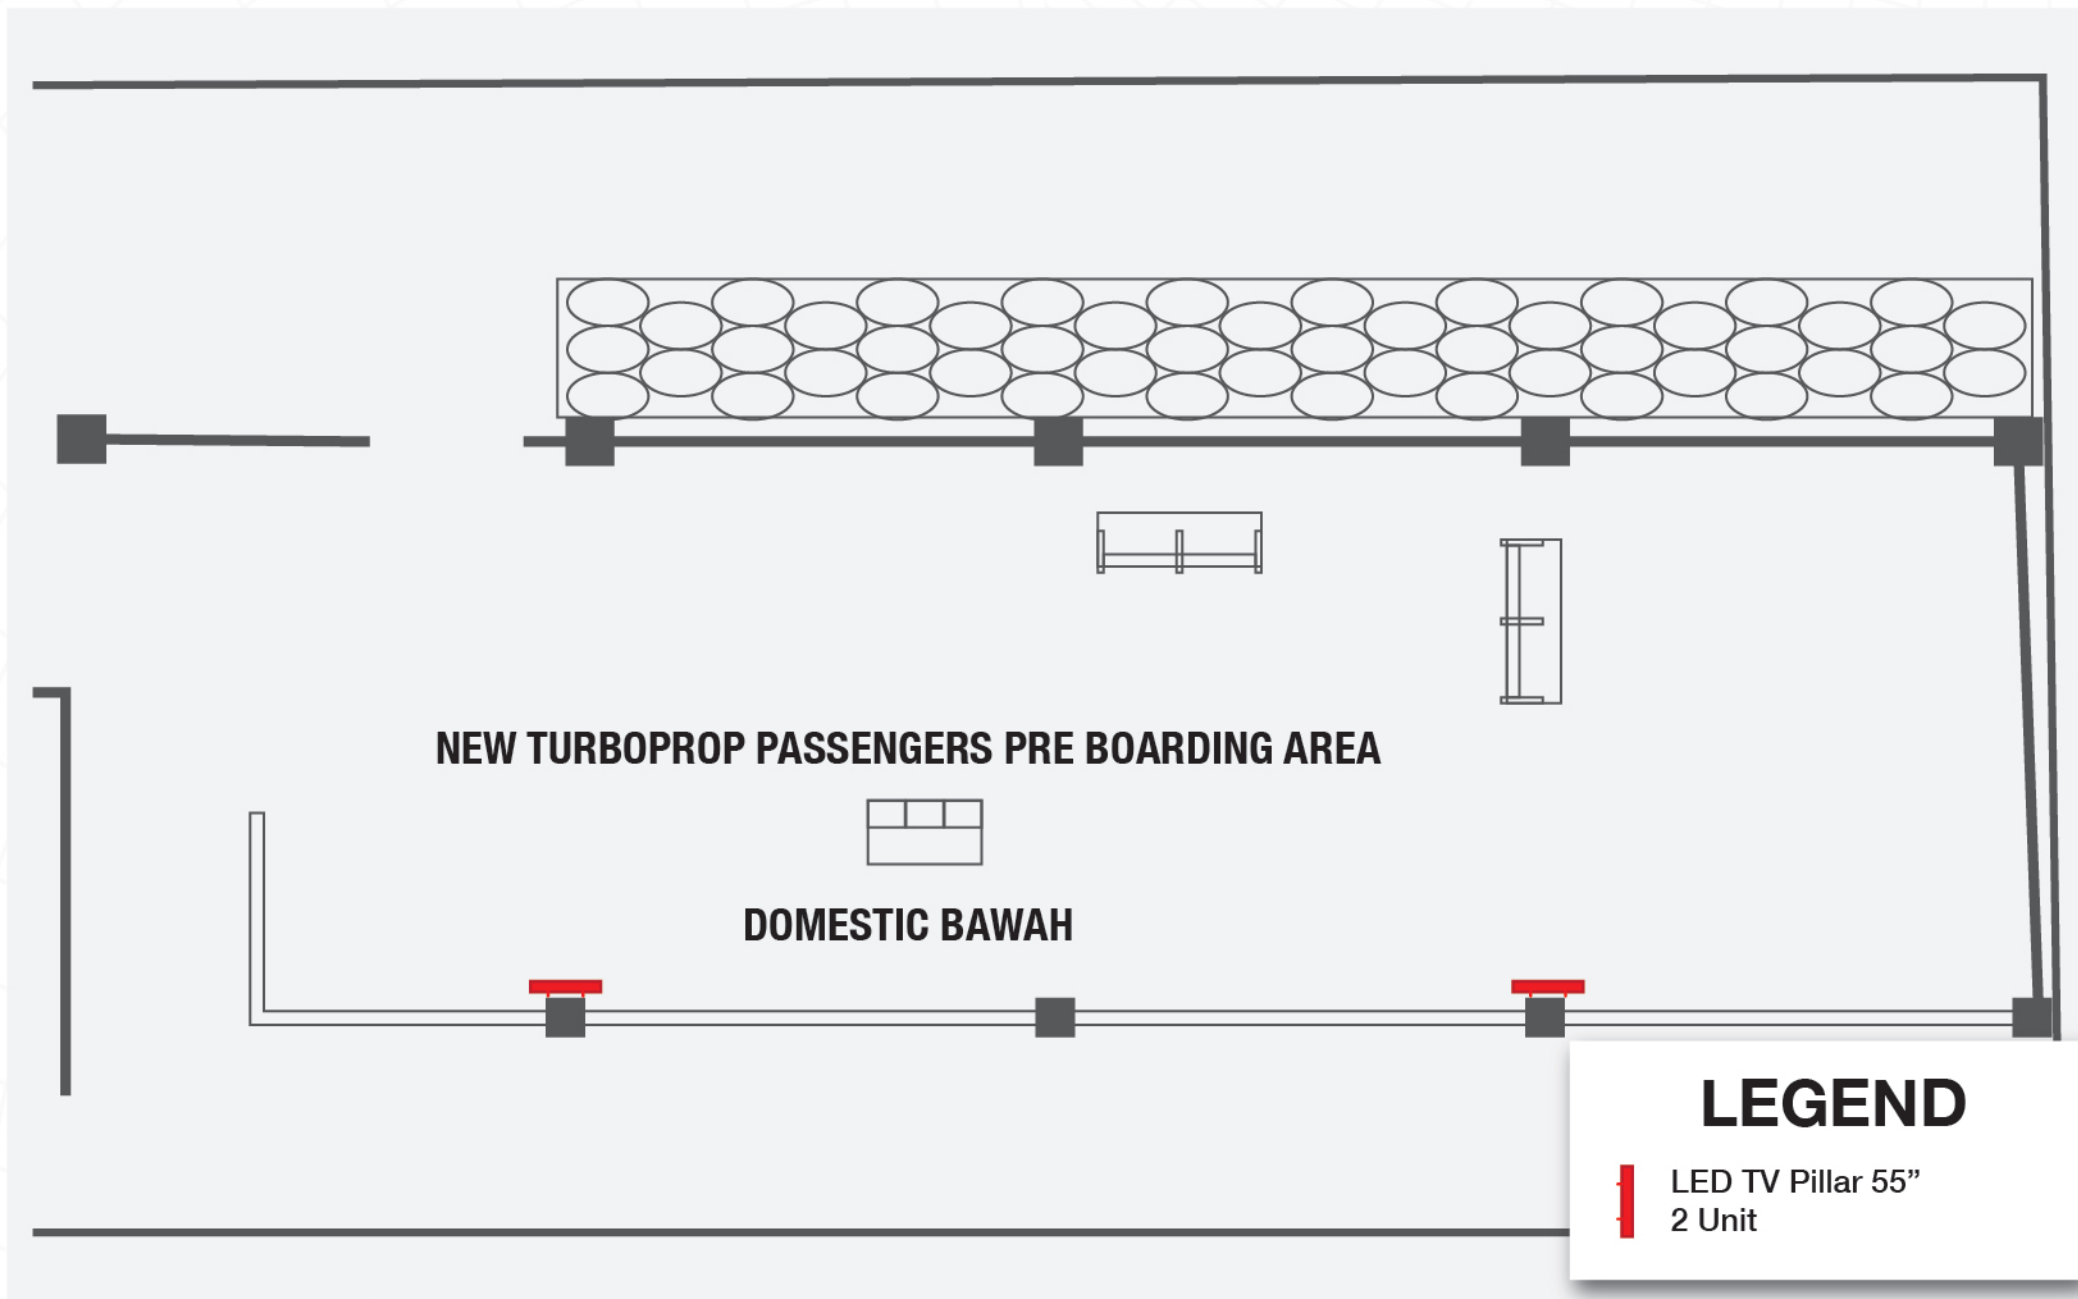

Take your brand to greater heights

PIA

RIMBUN HYBRIDTV BROADCAST SDN BHD (959703-D)

LEGEND

 LED TV Pillar 65"
4 Unit

DEPARTURE HALL

LEGEND

 LED TV Standee 65"
8 Unit

BOARDING GATE (DOMESTIC)

BAGGAGE AREA (DOMESTIC)

LEGEND

-  LED TV Pillar 55"
4 Unit
-  LED TV Wall Mounted 65"
1 Unit

ARRIVAL HALL

NEW TURBOPROP PASSENGERS PRE BOARDING AREA

DOMESTIC BAWAH

LEGEND

 LED TV Pillar 55"
2 Unit

DOMESTIC DEPARTURE GATE (BOTTOM)