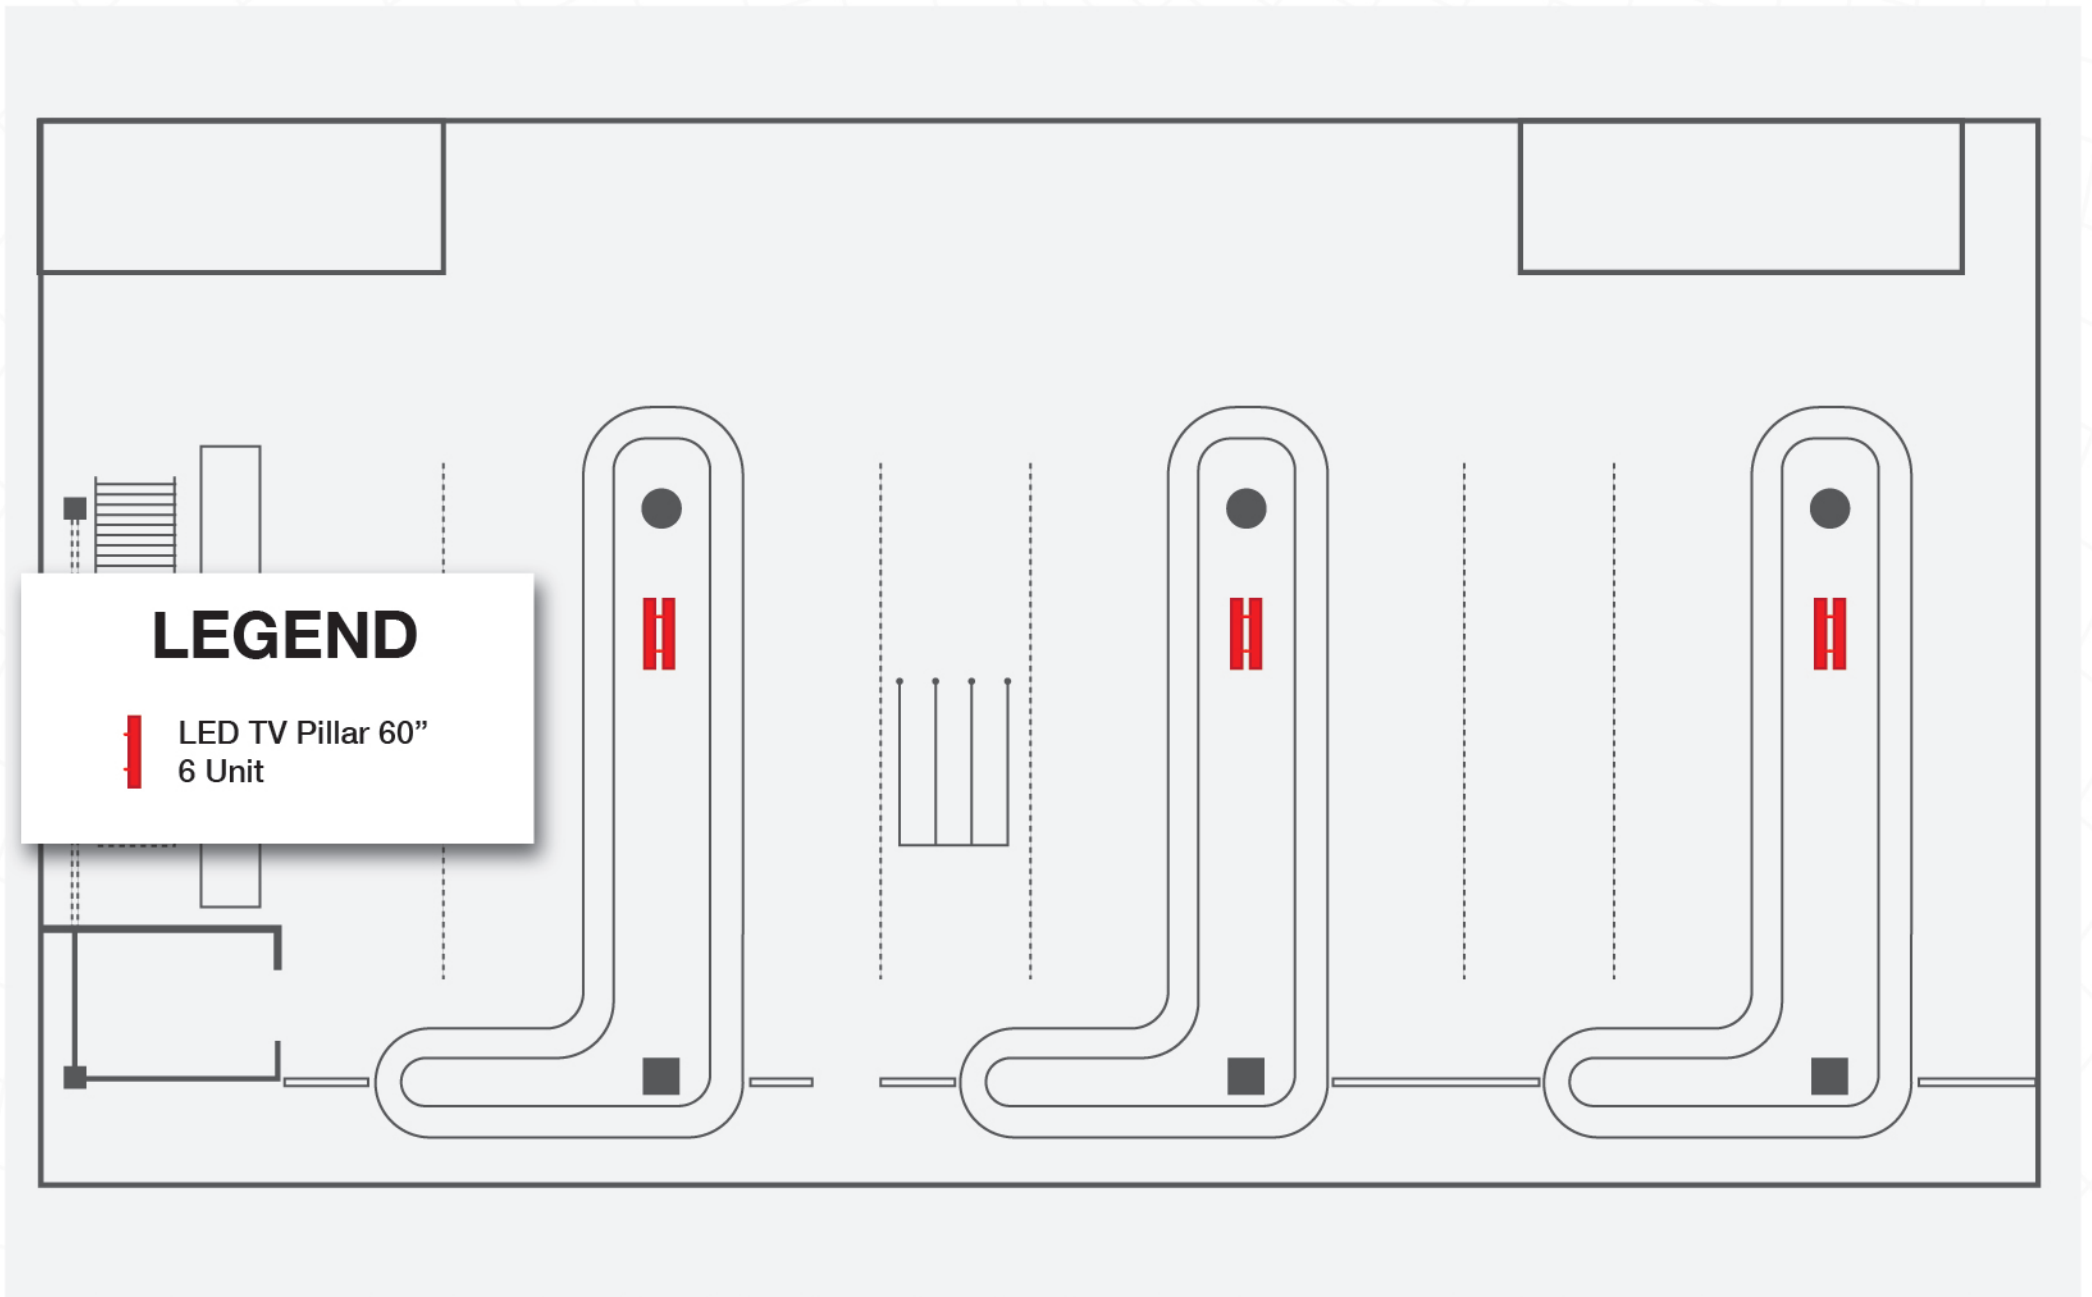

Take your brand to greater heights

PIA

RIMBUN HYBRIDTV BROADCAST SDN BHD (959703-D)

LEGEND

 LED TV Pillar 65"
4 Unit

DEPARTURE HALL

LEGEND

 LED TV Standee 65"
8 Unit

BOARDING GATE (DOMESTIC)

BAGGAGE AREA (DOMESTIC)

LEGEND

-  LED TV Pillar 55"
4 Unit
-  LED TV Wall Mounted 65"
1 Unit

ARRIVAL HALL

NEW TURBOPROP PASSENGERS PRE BOARDING AREA

DOMESTIC BAWAH

LEGEND

 LED TV Pillar 55"
2 Unit

DOMESTIC DEPARTURE GATE (BOTTOM)