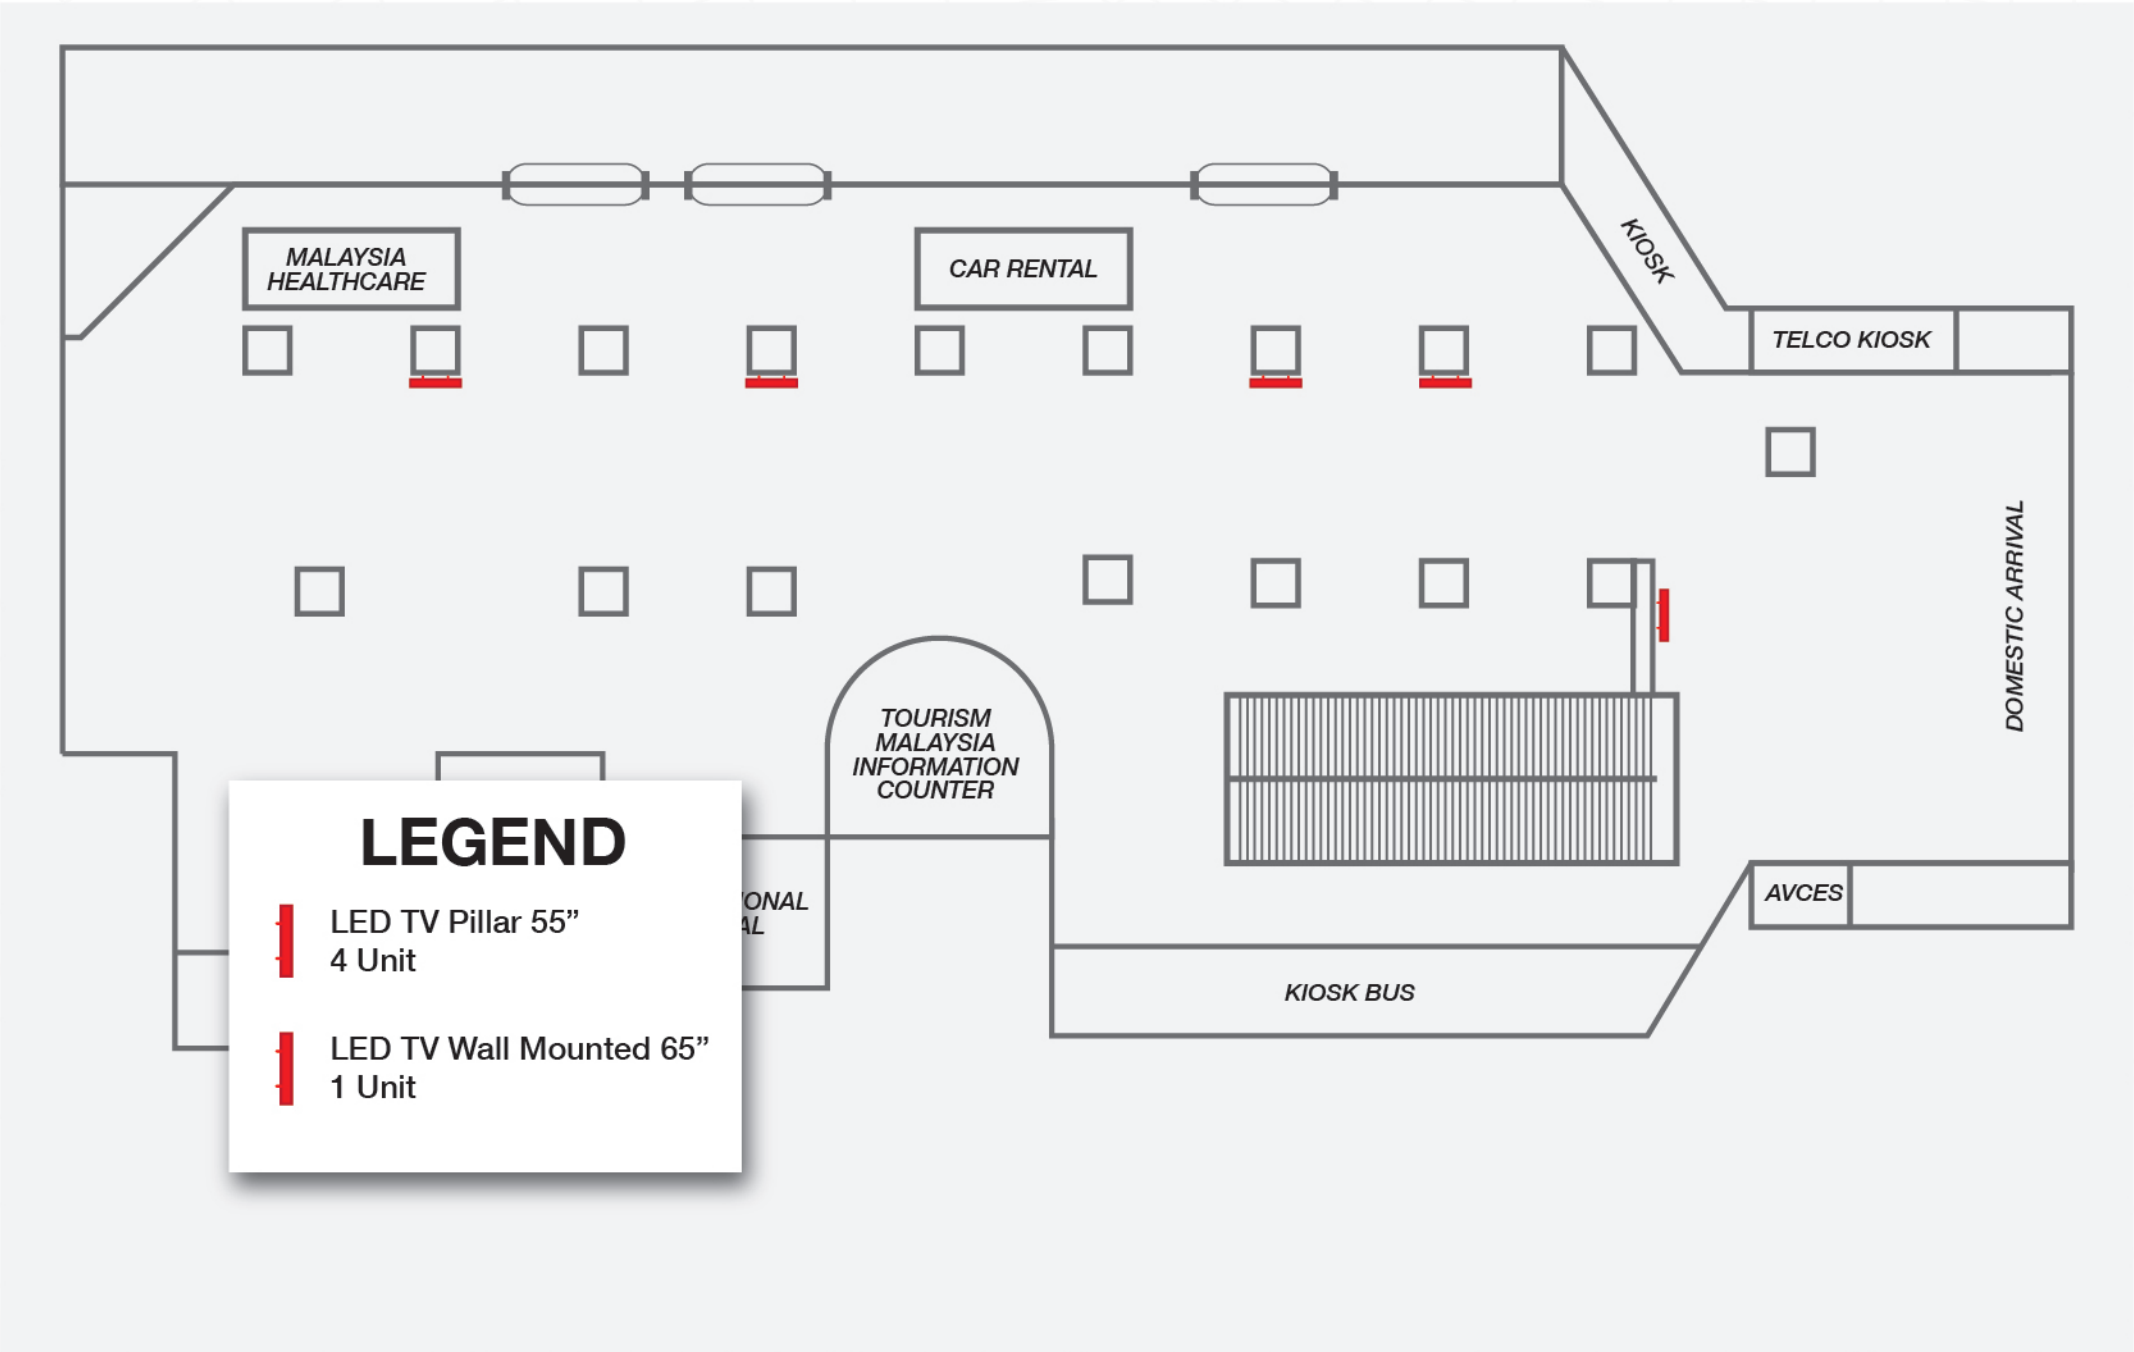

Take your brand to greater heights

PIA

RIMBUN HYBRIDTV BROADCAST SDN BHD (959703-D)

LEGEND

 LED TV Pillar 65"
4 Unit

DEPARTURE HALL

LEGEND

 LED TV Standee 65"
8 Unit

BOARDING GATE (DOMESTIC)

BAGGAGE AREA (DOMESTIC)

LEGEND

-  LED TV Pillar 55"
4 Unit
-  LED TV Wall Mounted 65"
1 Unit

ARRIVAL HALL

NEW TURBOPROP PASSENGERS PRE BOARDING AREA

DOMESTIC BAWAH

LEGEND

 LED TV Pillar 55"
2 Unit

DOMESTIC DEPARTURE GATE (BOTTOM)