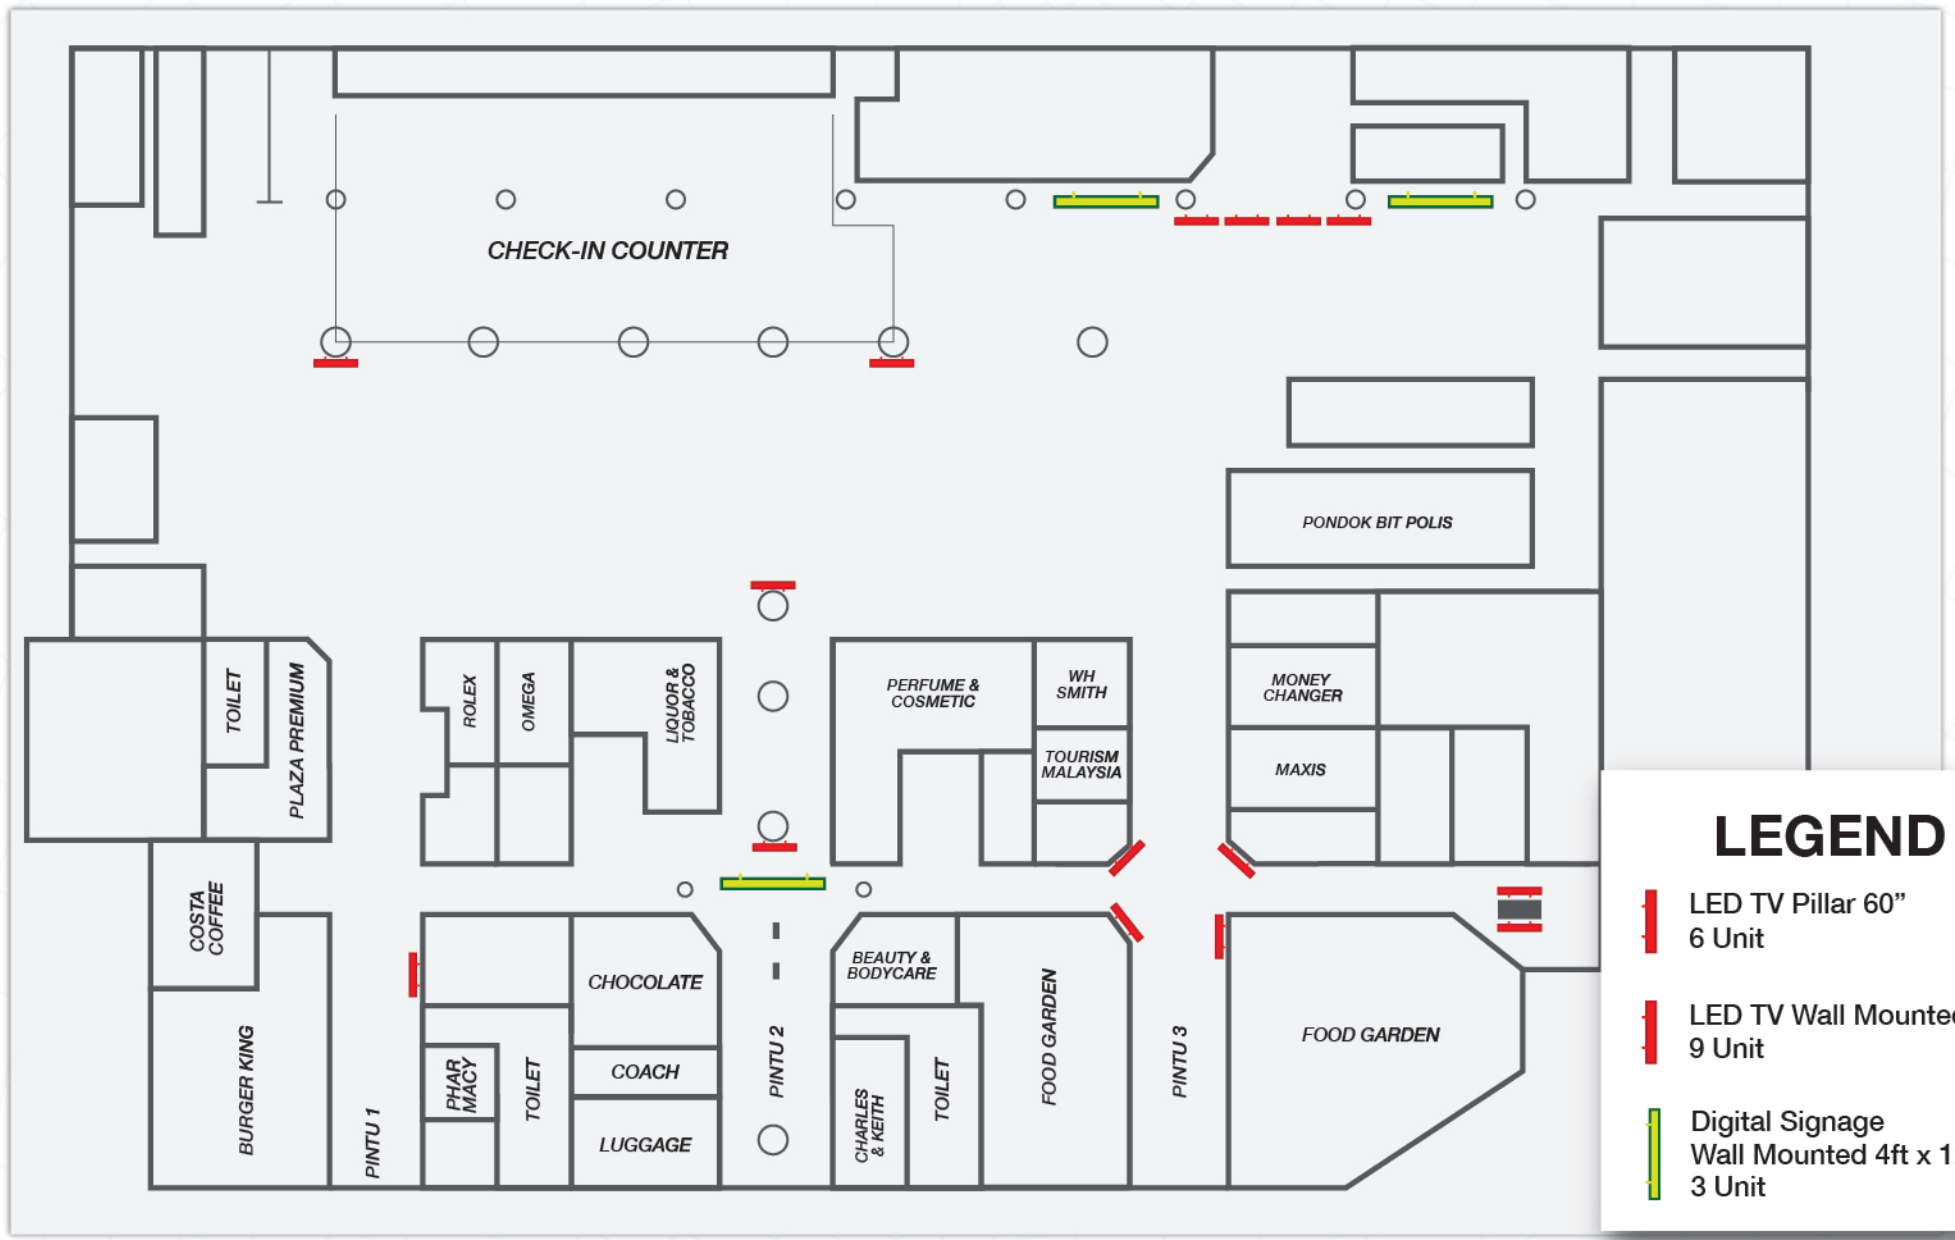

Take your brand to greater heights

LGK

RIMBUN HYBRIDTV BROADCAST SDN BHD (959703-D)

Boarding Gate

LEGEND

-  LED TV Pillar 60"
6 Unit
-  LED TV Wall Mounted 60"
9 Unit
-  Digital Signage
Wall Mounted 4ft x 12ft
3 Unit

Departure Hall