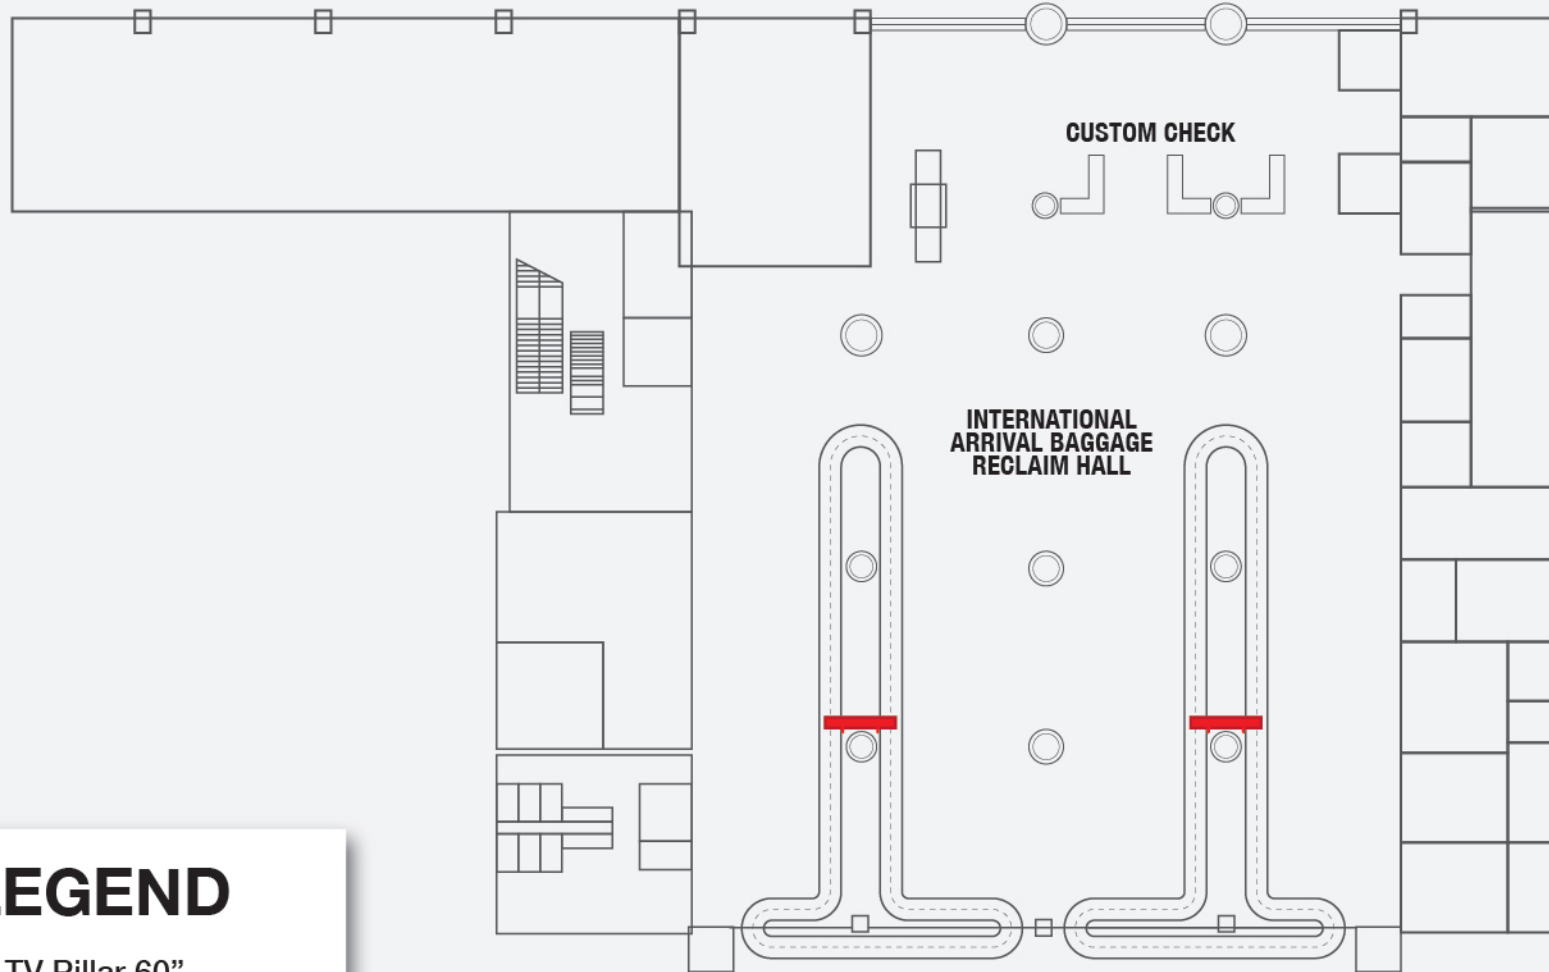

Take your brand to greater heights

KCH

RIMBUN HYBRIDTV BROADCAST SDN BHD (959703-D)

LEGEND

 LED TV
 Standee 55"
 5 Unit

ARRIVAL HALL

INTERNATIONAL ARRIVAL

LEGEND

 LED TV Pillar 60"
2 Unit

BAGGAGE AREA (DOMESTIC/INTERNATIONAL)

DOMESTIC ARRIVAL

LEGEND

 LED TV Pillar 55"
1 Unit

BAGGAGE AREA (DOMESTIC WITHIN SARAWAK)

LEGEND

 LED TV
Hanging 55"
8 Unit

BOARDING GATE (DOMESTIC/INTERNATIONAL)

LEGEND

 LED TV
Standee 55"
3 Unit

BOARDING GATE (DOMESTIC)

FOOD COURT

LEGEND

-  LED TV Standee 55" 3 Unit
-  LED TV Pillar 55" 3 Unit

BOARDING GATE (DOMESTIC)

LEGEND

 LED TV Pillar 55"
6 Unit

FOOD COURT

LEGEND

 LED TV Standee 55"
3 Unit

VIP ROOM