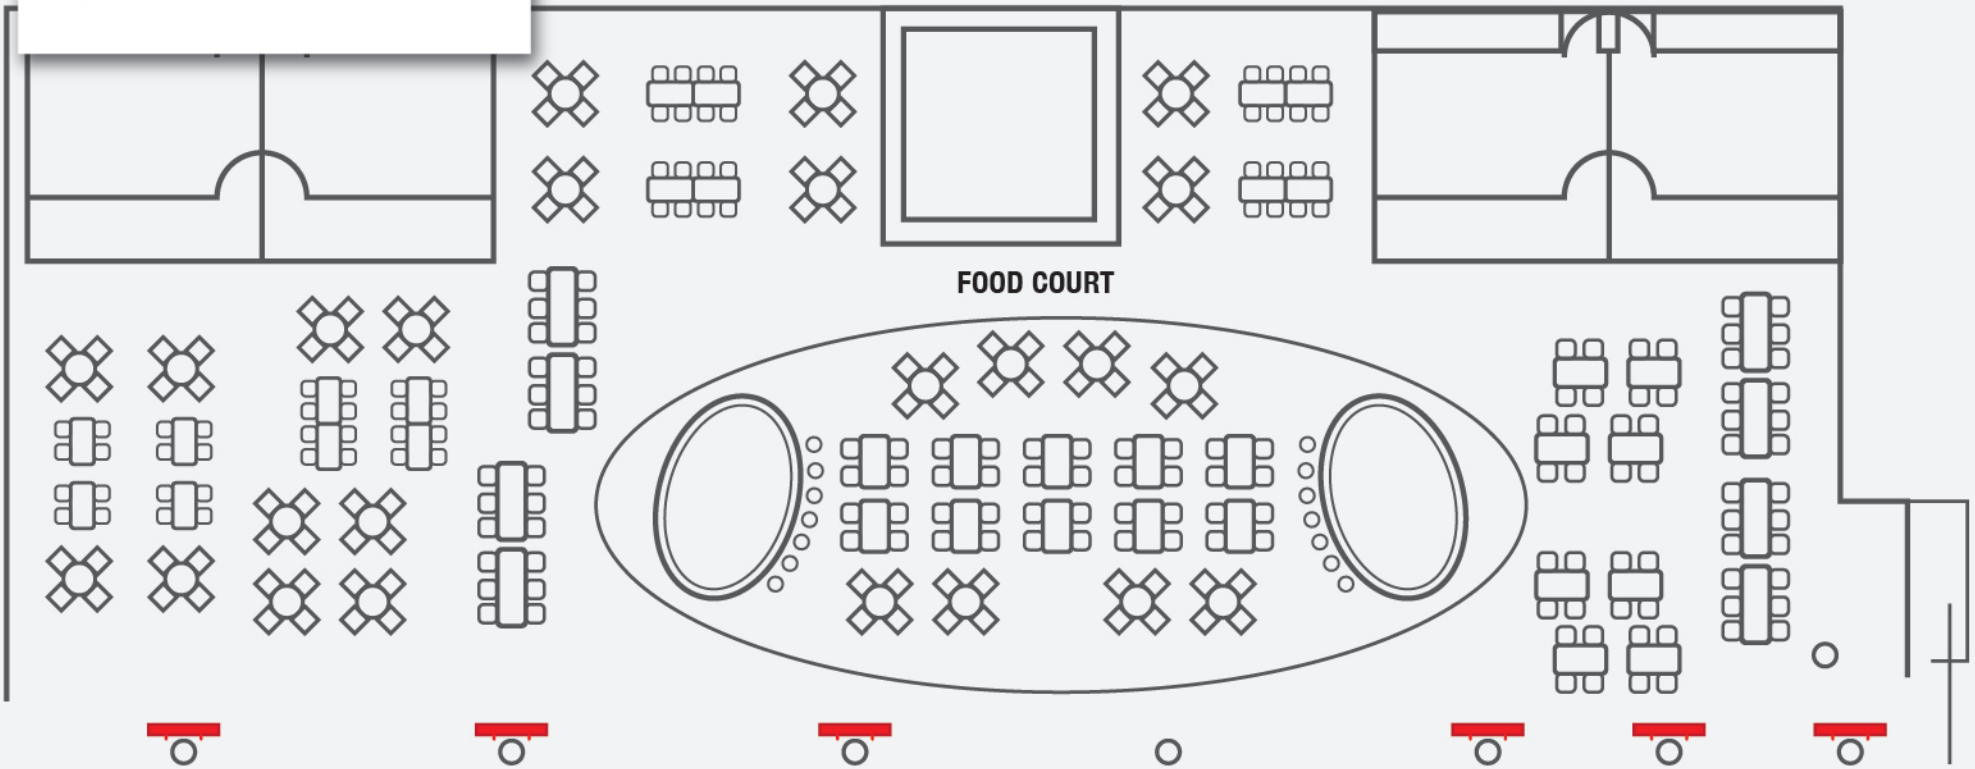

 LED TV Pillar 60"
2 Unit

BAGGAGE AREA (DOMESTIC/INTERNATIONAL)

DOMESTIC ARRIVAL

LEGEND

 LED TV Pillar 55"
1 Unit

BAGGAGE AREA (DOMESTIC WITHIN SARAWAK)

LEGEND

 LED TV
Hanging 55"
8 Unit

BOARDING GATE (DOMESTIC/INTERNATIONAL)

LEGEND

 LED TV
Standee 55"
3 Unit

BOARDING GATE (DOMESTIC)

FOOD COURT

LEGEND

-  LED TV Standee 55" 3 Unit
-  LED TV Pillar 55" 3 Unit

BOARDING GATE (DOMESTIC)

LEGEND

 LED TV Pillar 55"
6 Unit

FOOD COURT

LEGEND

 LED TV Standee 55"
3 Unit

VIP ROOM