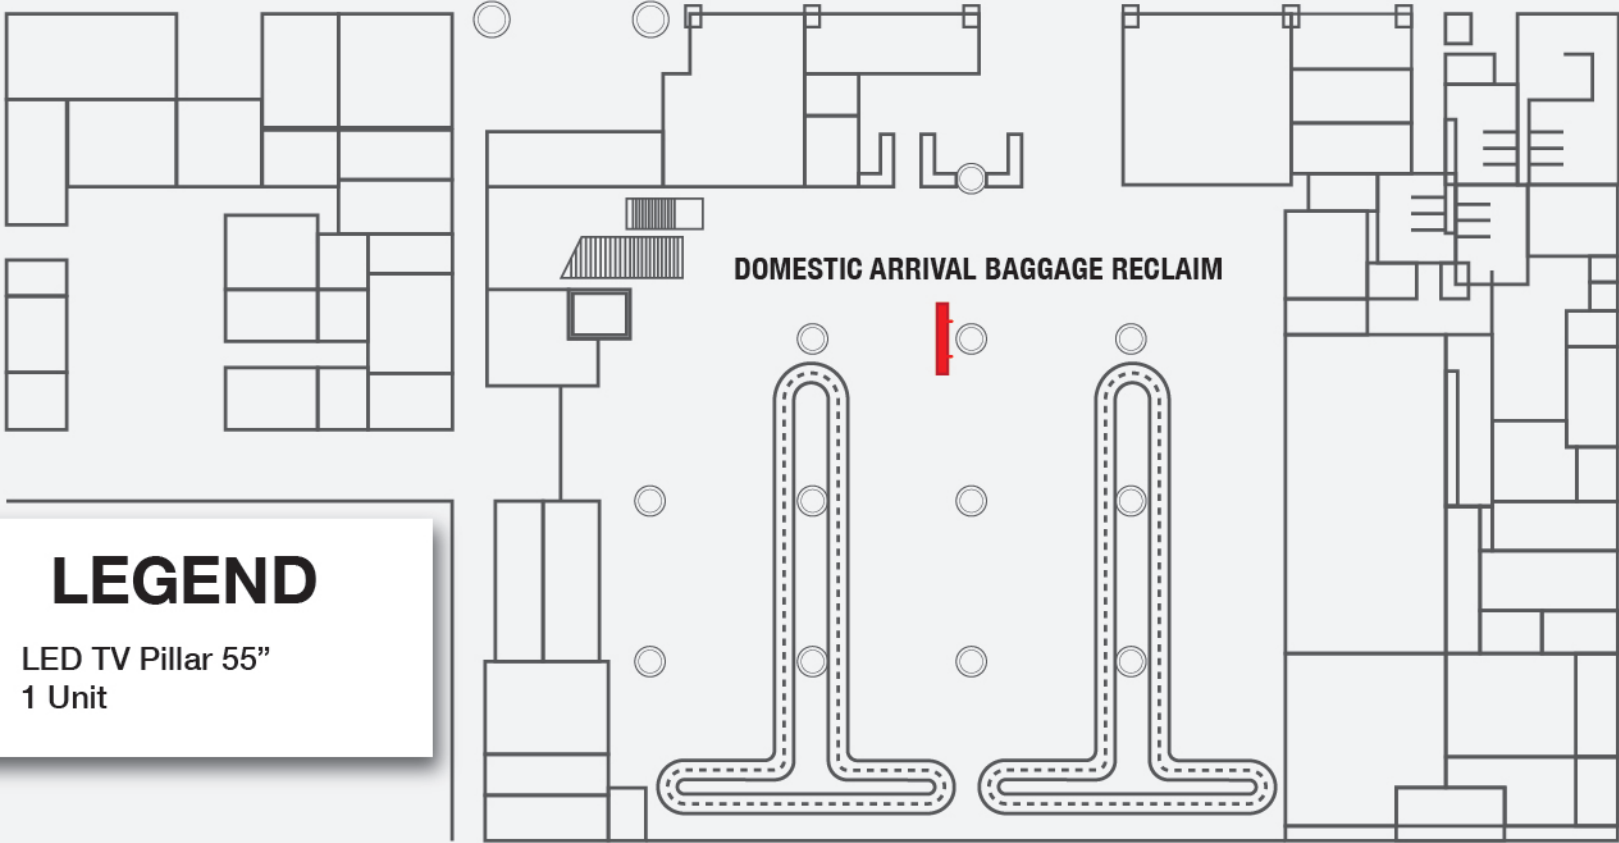

Take your brand to greater heights

KCH

RIMBUN HYBRIDTV BROADCAST SDN BHD (959703-D)

LEGEND

 LED TV
 Standee 55"
 5 Unit

ARRIVAL HALL

INTERNATIONAL ARRIVAL

LEGEND

 LED TV Pillar 60"
2 Unit

BAGGAGE AREA (DOMESTIC/INTERNATIONAL)

DOMESTIC ARRIVAL

LEGEND

 LED TV Pillar 55"
1 Unit

BAGGAGE AREA (DOMESTIC WITHIN SARAWAK)

LEGEND

 LED TV
Hanging 55"
8 Unit

BOARDING GATE (DOMESTIC/INTERNATIONAL)

LEGEND

 LED TV
Standee 55"
3 Unit

BOARDING GATE (DOMESTIC)

FOOD COURT

LEGEND

-  LED TV Standee 55" 3 Unit
-  LED TV Pillar 55" 3 Unit

BOARDING GATE (DOMESTIC)

LEGEND

 LED TV Pillar 55"
6 Unit

FOOD COURT

LEGEND

 LED TV Standee 55"
3 Unit

VIP ROOM