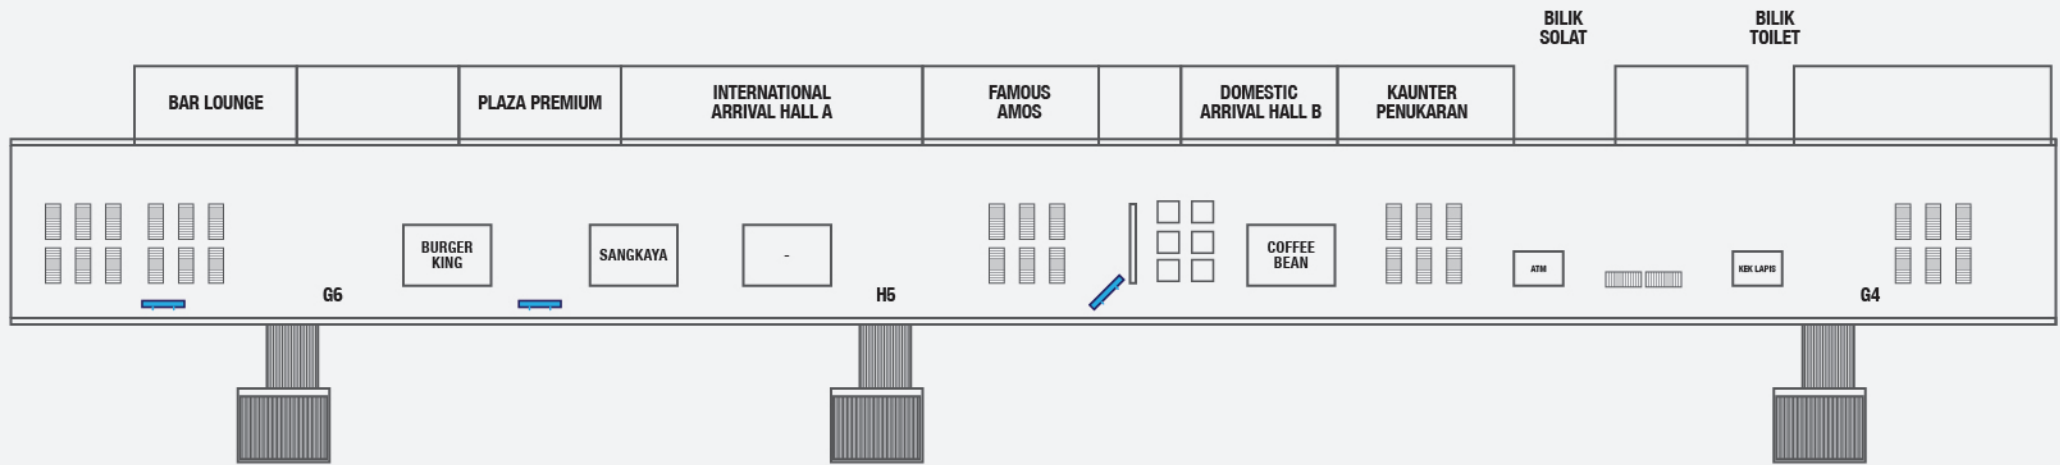

Take your brand to greater heights

KCH

RIMBUN HYBRIDTV BROADCAST SDN BHD (959703-D)

LEGEND

 LED TV
 Standee 55"
 5 Unit

ARRIVAL HALL

INTERNATIONAL ARRIVAL

LEGEND

 LED TV Pillar 60"
2 Unit

BAGGAGE AREA (DOMESTIC/INTERNATIONAL)

DOMESTIC ARRIVAL

LEGEND

 LED TV Pillar 55"
1 Unit

BAGGAGE AREA (DOMESTIC WITHIN SARAWAK)

LEGEND

 LED TV
Hanging 55"
8 Unit

BOARDING GATE (DOMESTIC/INTERNATIONAL)

LEGEND

 LED TV
Standee 55"
3 Unit

BOARDING GATE (DOMESTIC)

FOOD COURT

LEGEND

-  LED TV Standee 55" 3 Unit
-  LED TV Pillar 55" 3 Unit

BOARDING GATE (DOMESTIC)

LEGEND

 LED TV Pillar 55"
6 Unit

FOOD COURT

LEGEND

 LED TV Standee 55"
3 Unit

VIP ROOM