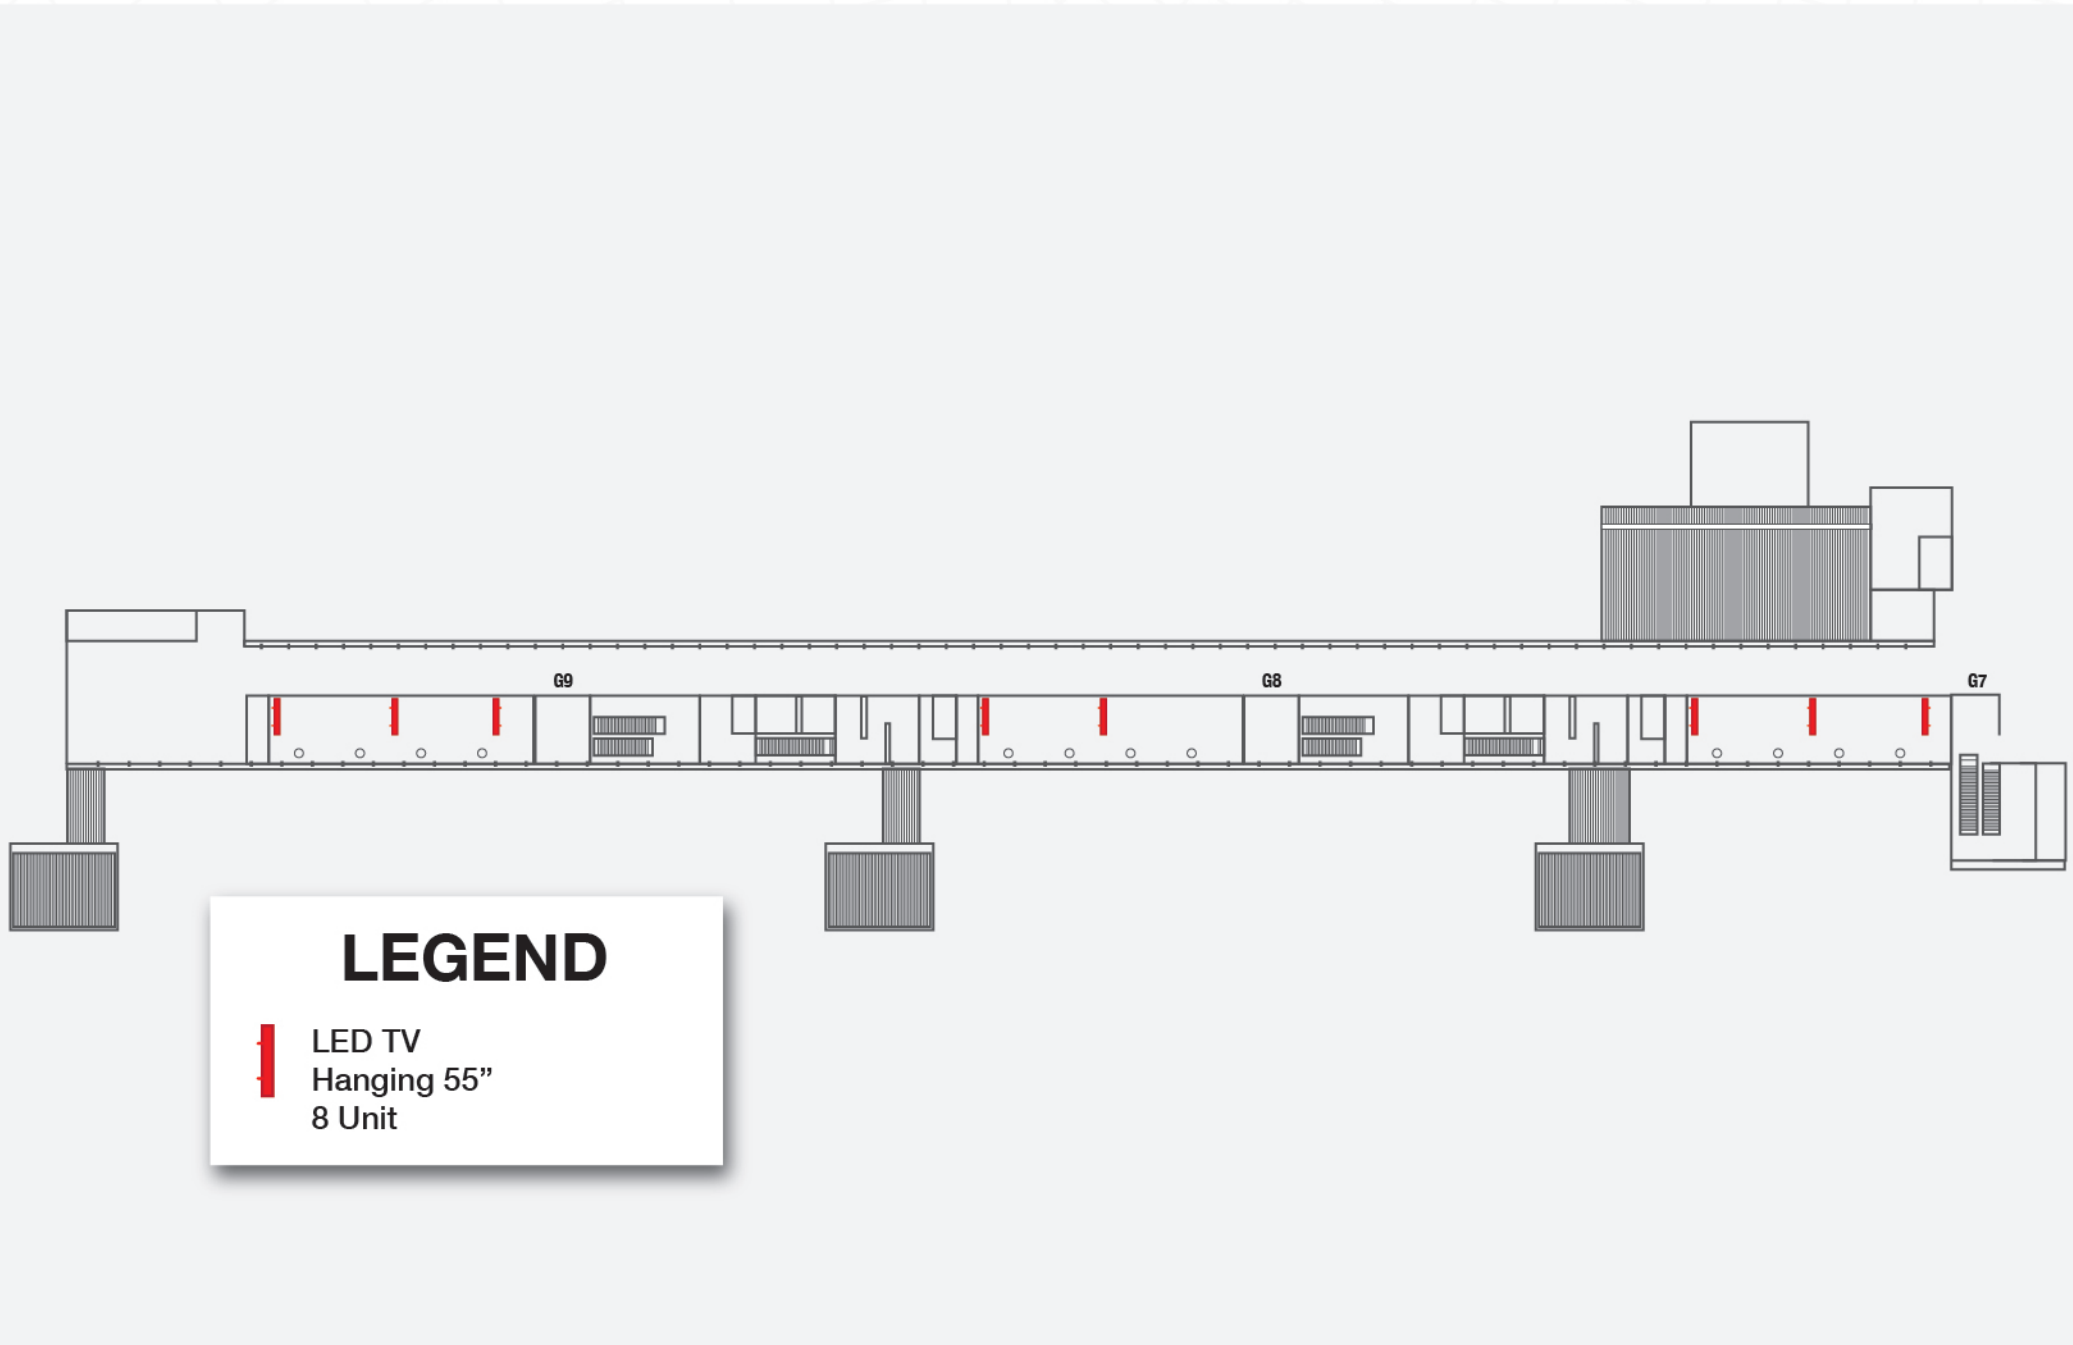

Take your brand to greater heights

KCH

RIMBUN HYBRIDTV BROADCAST SDN BHD (959703-D)

LEGEND

 LED TV
 Standee 55"
 5 Unit

ARRIVAL HALL

INTERNATIONAL ARRIVAL

LEGEND

 LED TV Pillar 60"
2 Unit

BAGGAGE AREA (DOMESTIC/INTERNATIONAL)

DOMESTIC ARRIVAL

LEGEND

 LED TV Pillar 55"
1 Unit

BAGGAGE AREA (DOMESTIC WITHIN SARAWAK)

LEGEND

 LED TV
Hanging 55"
8 Unit

BOARDING GATE (DOMESTIC/INTERNATIONAL)

LEGEND

 LED TV
Standee 55"
3 Unit

BOARDING GATE (DOMESTIC)

FOOD COURT

LEGEND

-  LED TV Standee 55" 3 Unit
-  LED TV Pillar 55" 3 Unit

BOARDING GATE (DOMESTIC)

LEGEND

 LED TV Pillar 55"
6 Unit

FOOD COURT

LEGEND

 LED TV Standee 55"
3 Unit

VIP ROOM