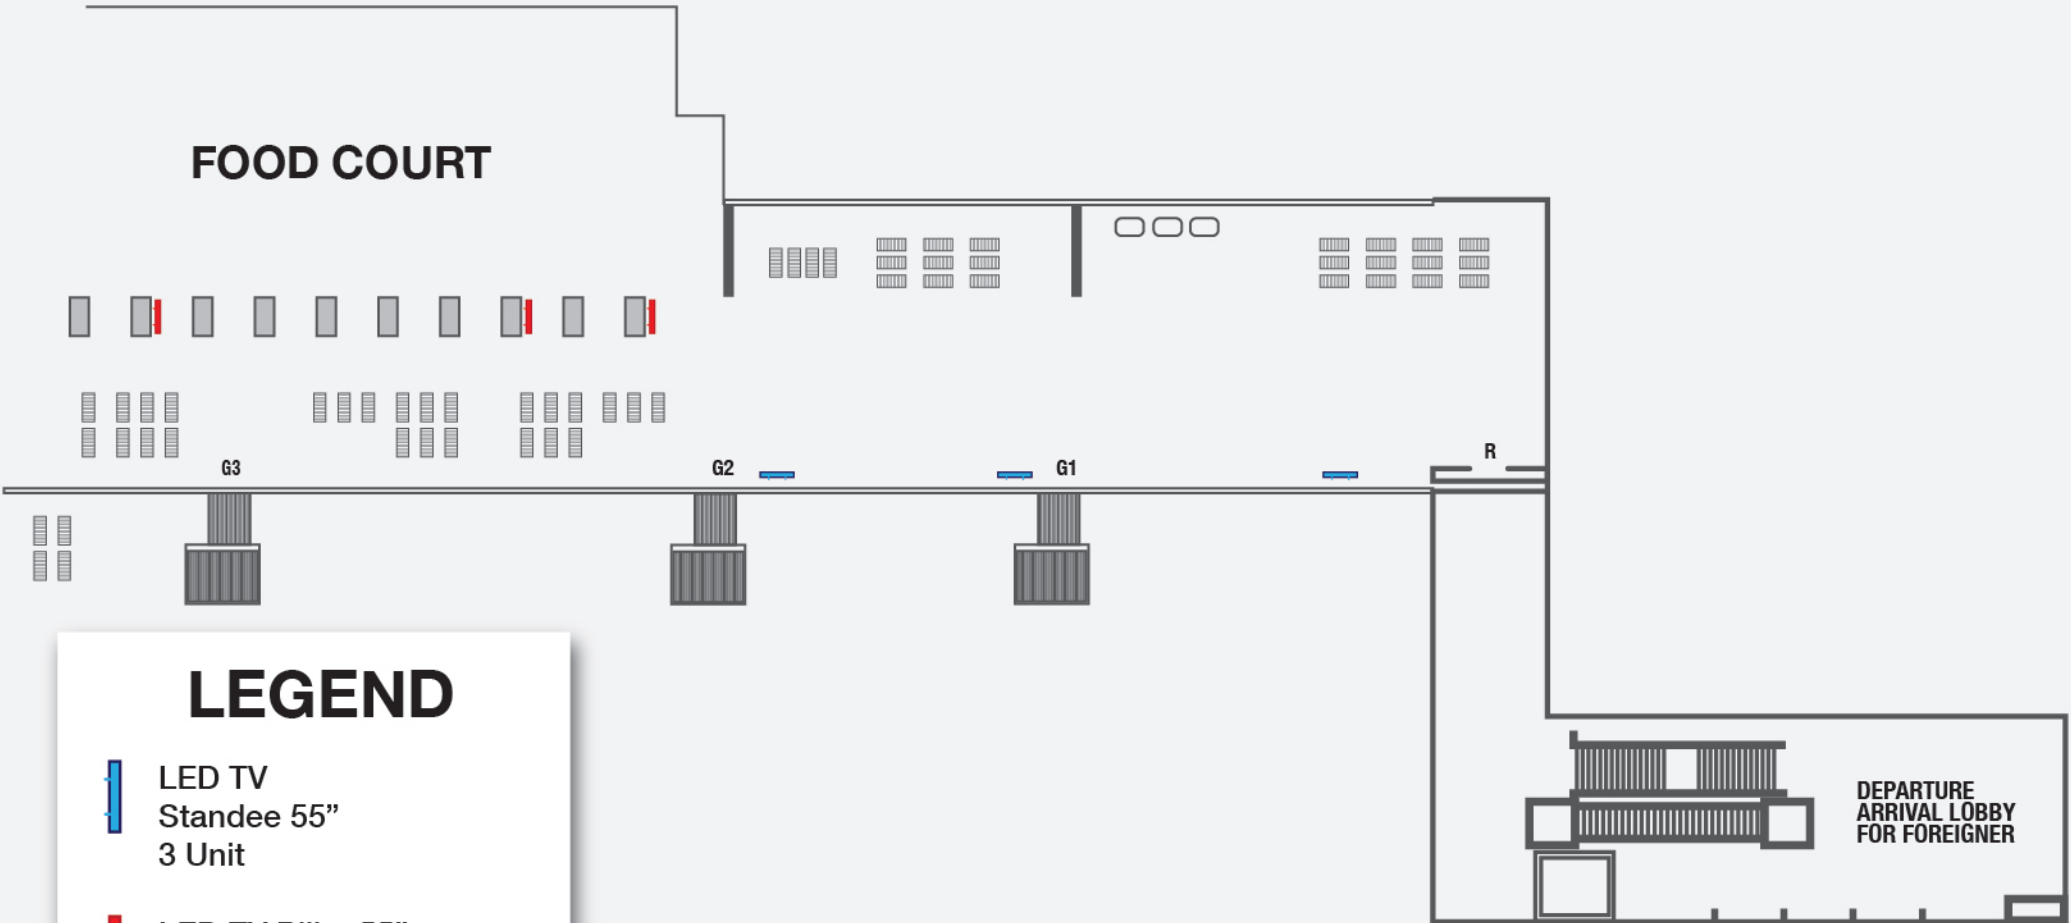

 LED TV Pillar 60"
2 Unit

BAGGAGE AREA (DOMESTIC/INTERNATIONAL)

DOMESTIC ARRIVAL

LEGEND

 LED TV Pillar 55"
1 Unit

BAGGAGE AREA (DOMESTIC WITHIN SARAWAK)

LEGEND

 LED TV
Hanging 55"
8 Unit

BOARDING GATE (DOMESTIC/INTERNATIONAL)

LEGEND

 LED TV
Standee 55"
3 Unit

BOARDING GATE (DOMESTIC)

FOOD COURT

LEGEND

-  LED TV Standee 55" 3 Unit
-  LED TV Pillar 55" 3 Unit

BOARDING GATE (DOMESTIC)

LEGEND

 LED TV Pillar 55"
6 Unit

FOOD COURT

LEGEND

 LED TV Standee 55"
3 Unit

VIP ROOM