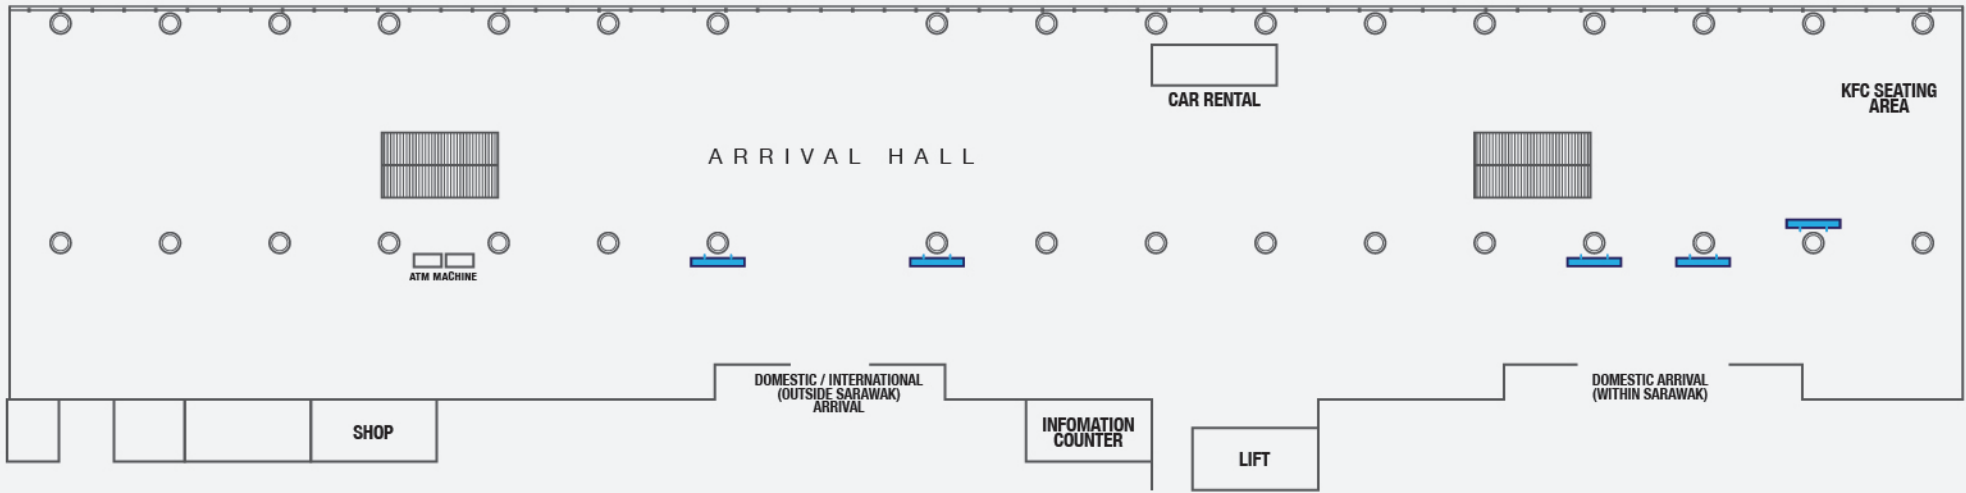

Take your brand to greater heights

KCH

RIMBUN HYBRIDTV BROADCAST SDN BHD (959703-D)

LEGEND

 LED TV
 Standee 55"
 5 Unit

ARRIVAL HALL

INTERNATIONAL ARRIVAL

LEGEND

 LED TV Pillar 60"
2 Unit

BAGGAGE AREA (DOMESTIC/INTERNATIONAL)

DOMESTIC ARRIVAL

LEGEND

 LED TV Pillar 55"
1 Unit

BAGGAGE AREA (DOMESTIC WITHIN SARAWAK)

LEGEND

 LED TV
Hanging 55"
8 Unit

BOARDING GATE (DOMESTIC/INTERNATIONAL)

LEGEND

 LED TV
Standee 55"
3 Unit

BOARDING GATE (DOMESTIC)

FOOD COURT

LEGEND

-  LED TV Standee 55" 3 Unit
-  LED TV Pillar 55" 3 Unit

BOARDING GATE (DOMESTIC)

LEGEND

 LED TV Pillar 55"
6 Unit

FOOD COURT

LEGEND

 LED TV Standee 55"
3 Unit

VIP ROOM