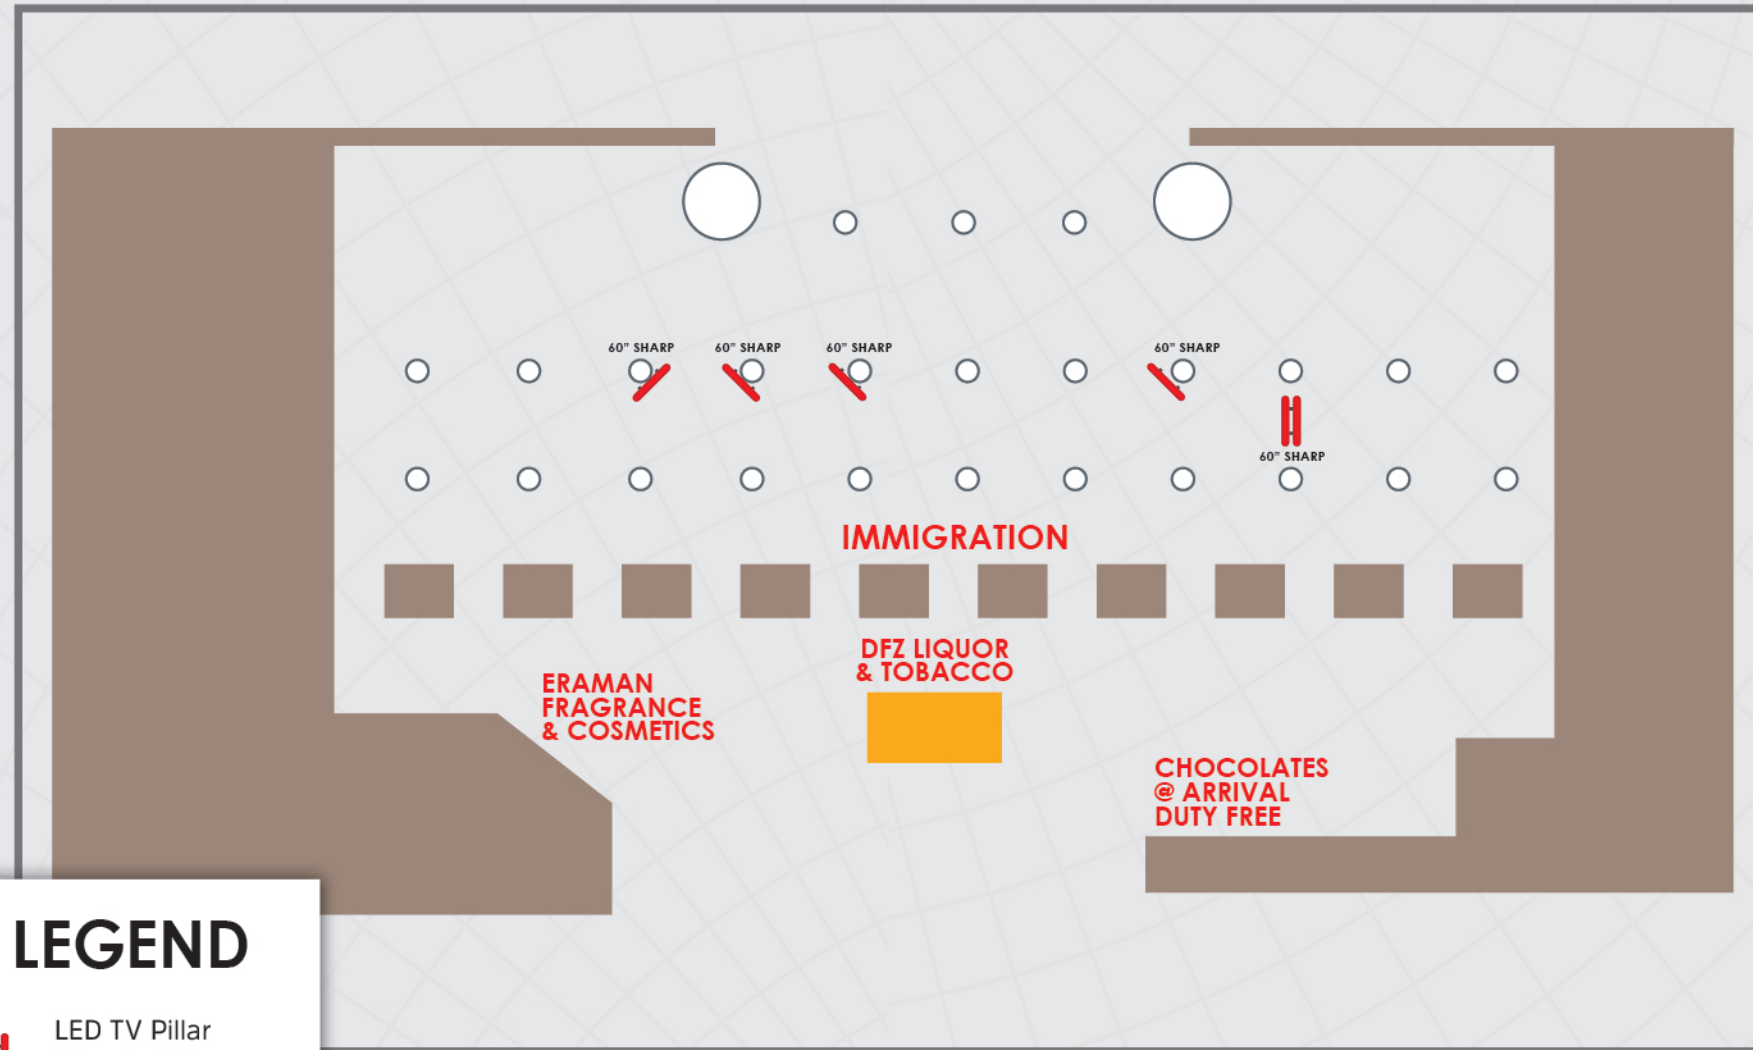

Total = 23 Unit

MAIN TERMINAL BUILDING (MTB) LEVEL 5 DEPARTURE HALL

LEGEND

 LED TV
 Single Stand
 1 Unit

Total = 1 Unit

ANJUNG TINJAU Level 5

LEGEND

-  LED TV Single Stand 10 Unit
-  LED TV Wall Mounted 1 Uni

Total = 11 Unit

**VIP ROOM
Level 4**

FLOOR PLAN 2

LEGEND

 LED TV Wall/ Pillar Mounted 2 Unit

Total = 2 Unit

Level 2 (Food Garden)

LEGEND

-  LED TV Wall / Pillar Mounted
34 Unit
-  LED TV Back to Back New
4 Unit
-  LED TV Standee Back to Back Old
2 Unit
-  LED TV Single Standee Back to Back Old
1 Unit

Total = 41 Unit

Arrival Hall at Level 3

LEGEND

 LED TV Pillar Mounted Size 6 Unit

Total = 6 Unit

Immigration International Arrival at Level 3

LEGEND

 LED TV Pillar
 Mounted Size
 42 Unit

Total = 42 Unit

Contact Pier (Domestic) Level 3