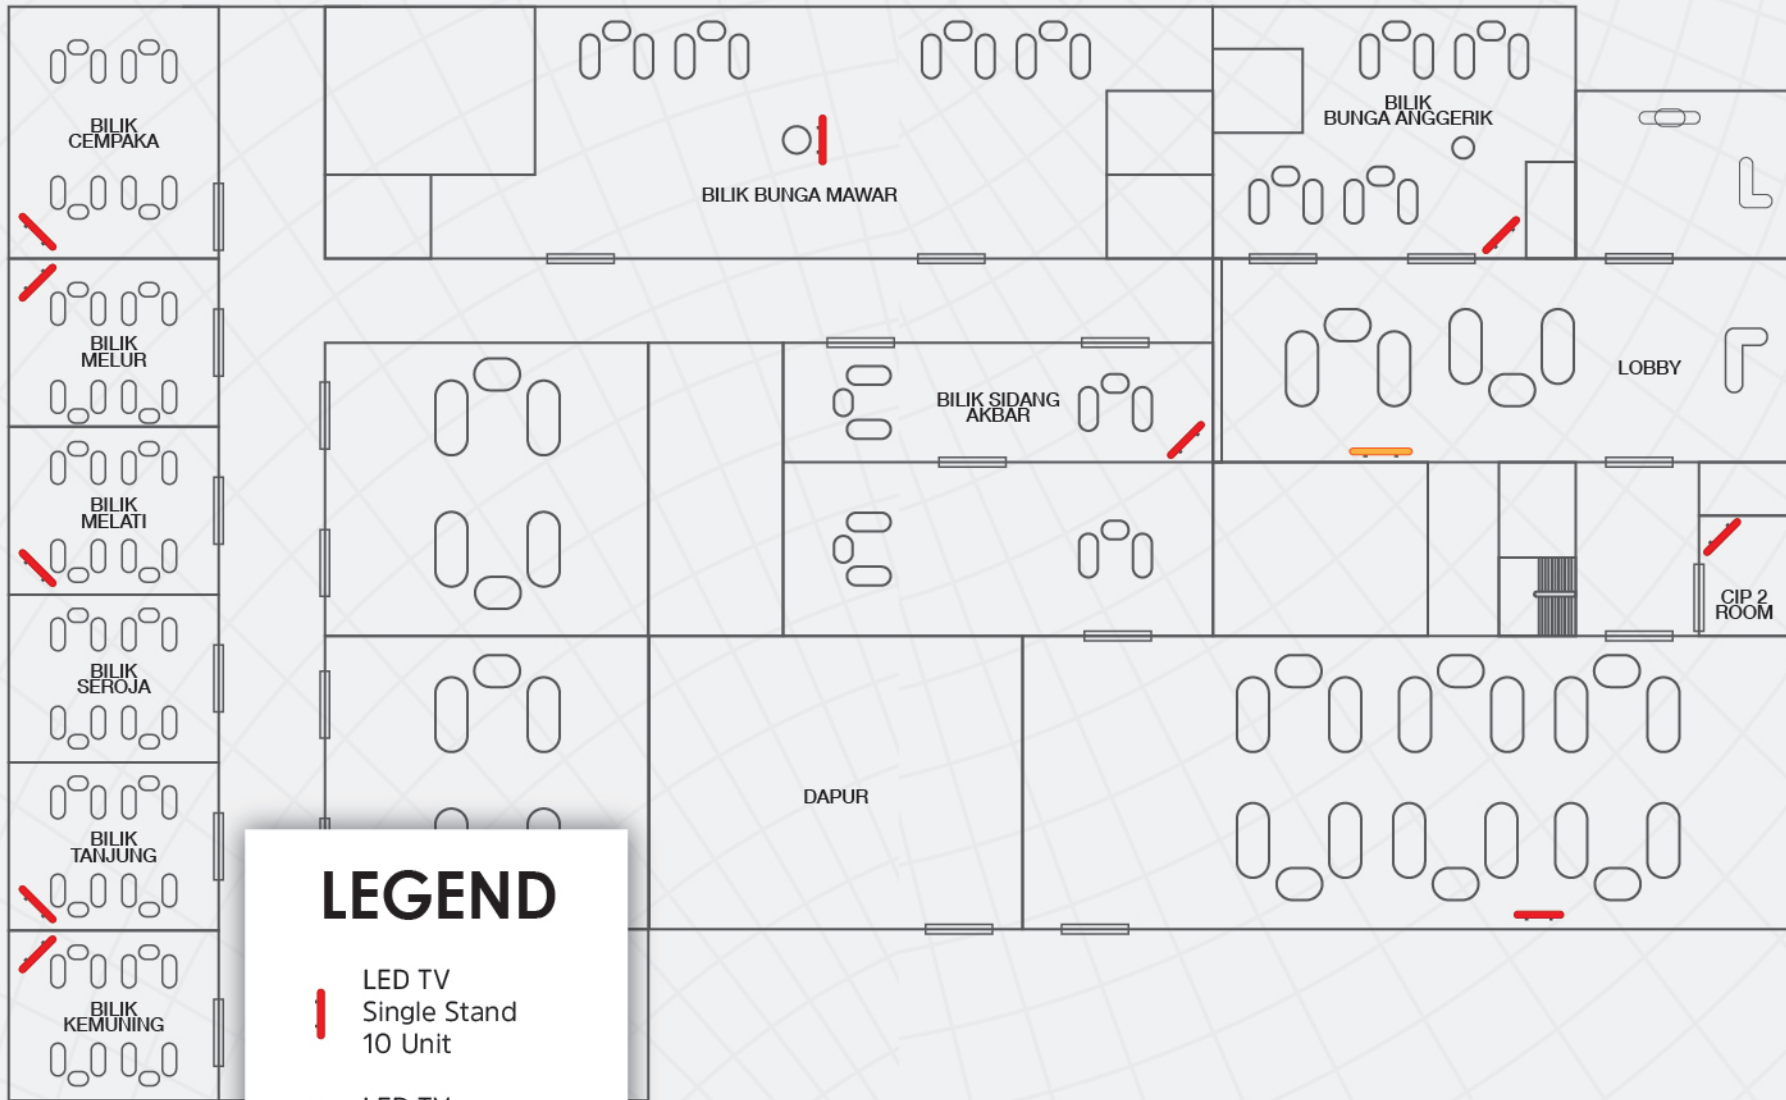

Total = 23 Unit

MAIN TERMINAL BUILDING (MTB) LEVEL 5 DEPARTURE HALL

LEGEND

 LED TV
 Single Stand
 1 Unit

Total = 1 Unit

ANJUNG TINJAU Level 5

LEGEND

-  LED TV Single Stand 10 Unit
-  LED TV Wall Mounted 1 Uni

Total = 11 Unit

**VIP ROOM
Level 4**

FLOOR PLAN 2

LEGEND

 LED TV Wall/ Pillar Mounted 2 Unit

Total = 2 Unit

Level 2 (Food Garden)

LEGEND

-  LED TV Wall / Pillar Mounted
34 Unit
-  LED TV Back to Back New
4 Unit
-  LED TV Standee Back to Back Old
2 Unit
-  LED TV Single Standee Back to Back Old
1 Unit

Total = 41 Unit

Arrival Hall at Level 3

LEGEND

 LED TV Pillar Mounted Size 6 Unit

Total = 6 Unit

Immigration International Arrival at Level 3

LEGEND

 LED TV Pillar
 Mounted Size
 42 Unit

Total = 42 Unit

Contact Pier (Domestic) Level 3