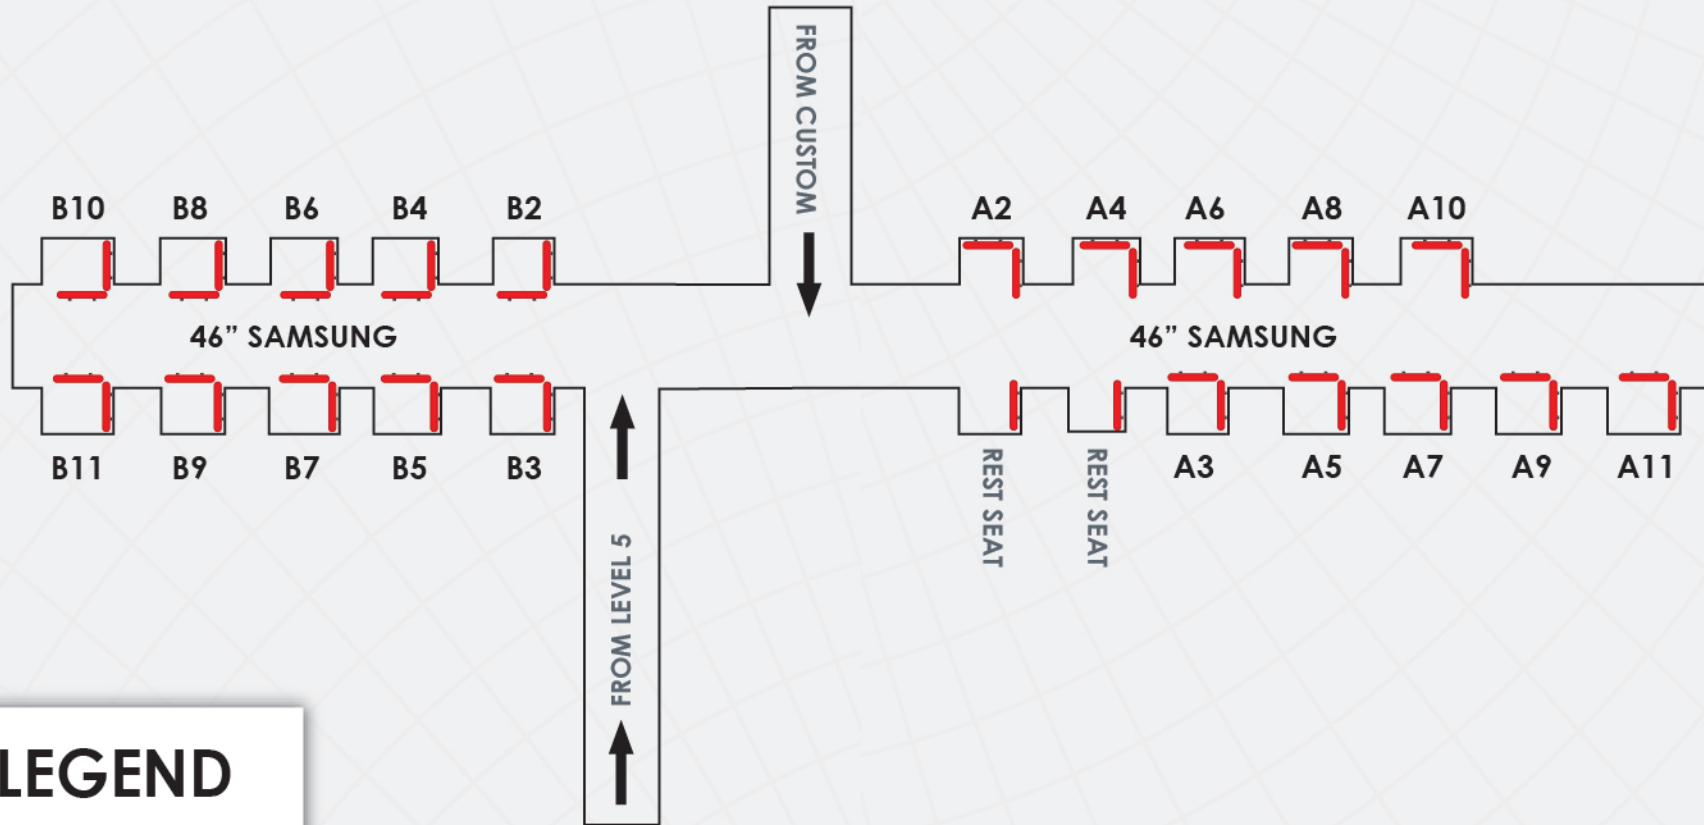

-  LED TV Wall / Pillar Mounted
34 Unit
-  LED TV Back to Back New
4 Unit
-  LED TV Standee Back to Back Old
2 Unit
-  LED TV Single Standee Back to Back Old
1 Unit

Total = 41 Unit

Arrival Hall at Level 3

LEGEND

 LED TV Pillar Mounted Size 6 Unit

Total = 6 Unit

Immigration International Arrival at Level 3

LEGEND

 LED TV Pillar
 Mounted Size
 42 Unit

Total = 42 Unit

Contact Pier (Domestic) Level 3

LEGEND

-  LED TV Trio
57 Unit
-  LED TV
Single Stand
18 Unit
-  LED TV Wall
Mounted
2 Unit

Total = 77 Unit

Satellite Building Passenger (International) Level 1

LEGEND

 LED TV Wall Mounted
1 Unit

Total = 1 Unit