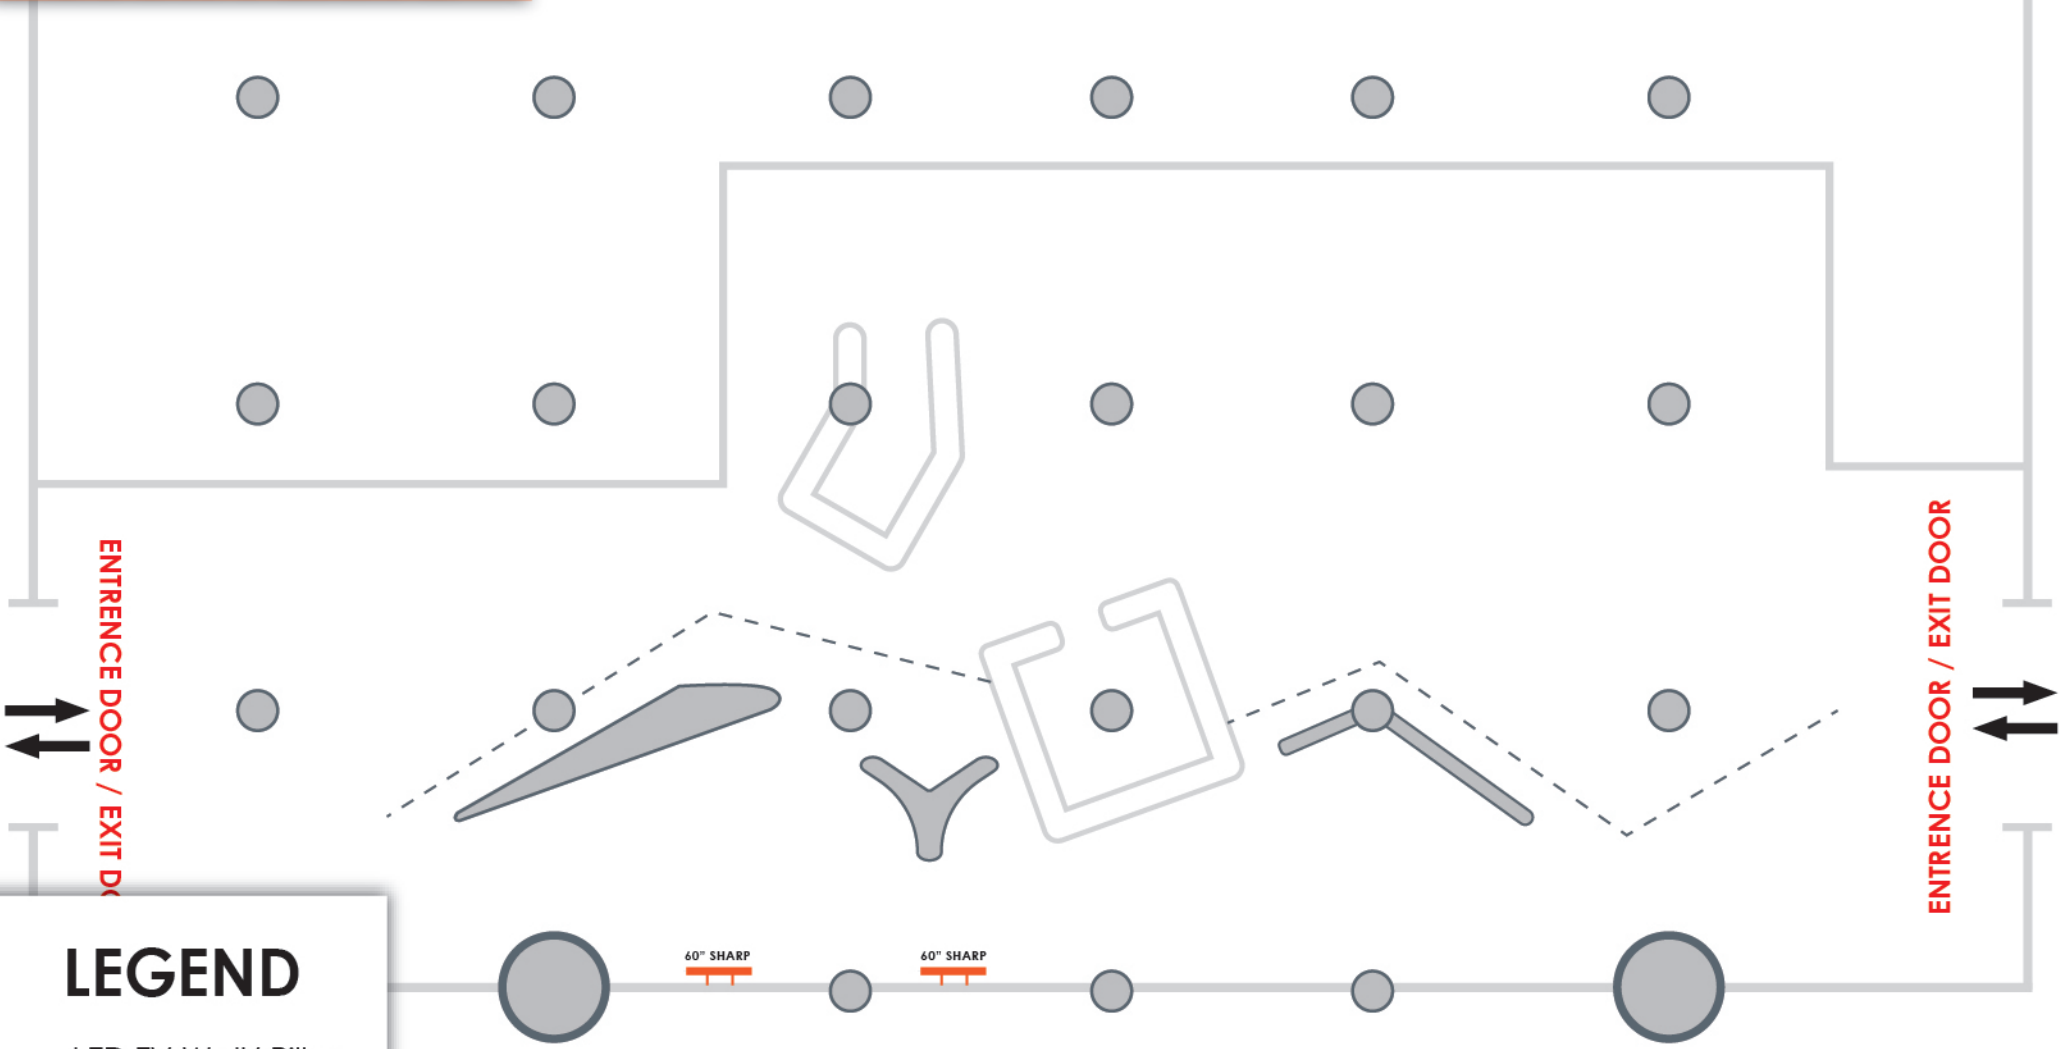

Total = 23 Unit

MAIN TERMINAL BUILDING (MTB) LEVEL 5 DEPARTURE HALL

LEGEND

 LED TV
 Single Stand
 1 Unit

Total = 1 Unit

ANJUNG TINJAU Level 5

LEGEND

-  LED TV Single Stand 10 Unit
-  LED TV Wall Mounted 1 Uni

Total = 11 Unit

**VIP ROOM
Level 4**

FLOOR PLAN 2

LEGEND

 LED TV Wall/ Pillar Mounted 2 Unit

Total = 2 Unit

Level 2 (Food Garden)

LEGEND

-  LED TV Wall / Pillar Mounted
34 Unit
-  LED TV Back to Back New
4 Unit
-  LED TV Standee Back to Back Old
2 Unit
-  LED TV Single Standee Back to Back Old
1 Unit

Total = 41 Unit

Arrival Hall at Level 3

LEGEND

 LED TV Pillar Mounted Size 6 Unit

Total = 6 Unit

Immigration International Arrival at Level 3

LEGEND

 LED TV Pillar
 Mounted Size
 42 Unit

Total = 42 Unit

Contact Pier (Domestic) Level 3