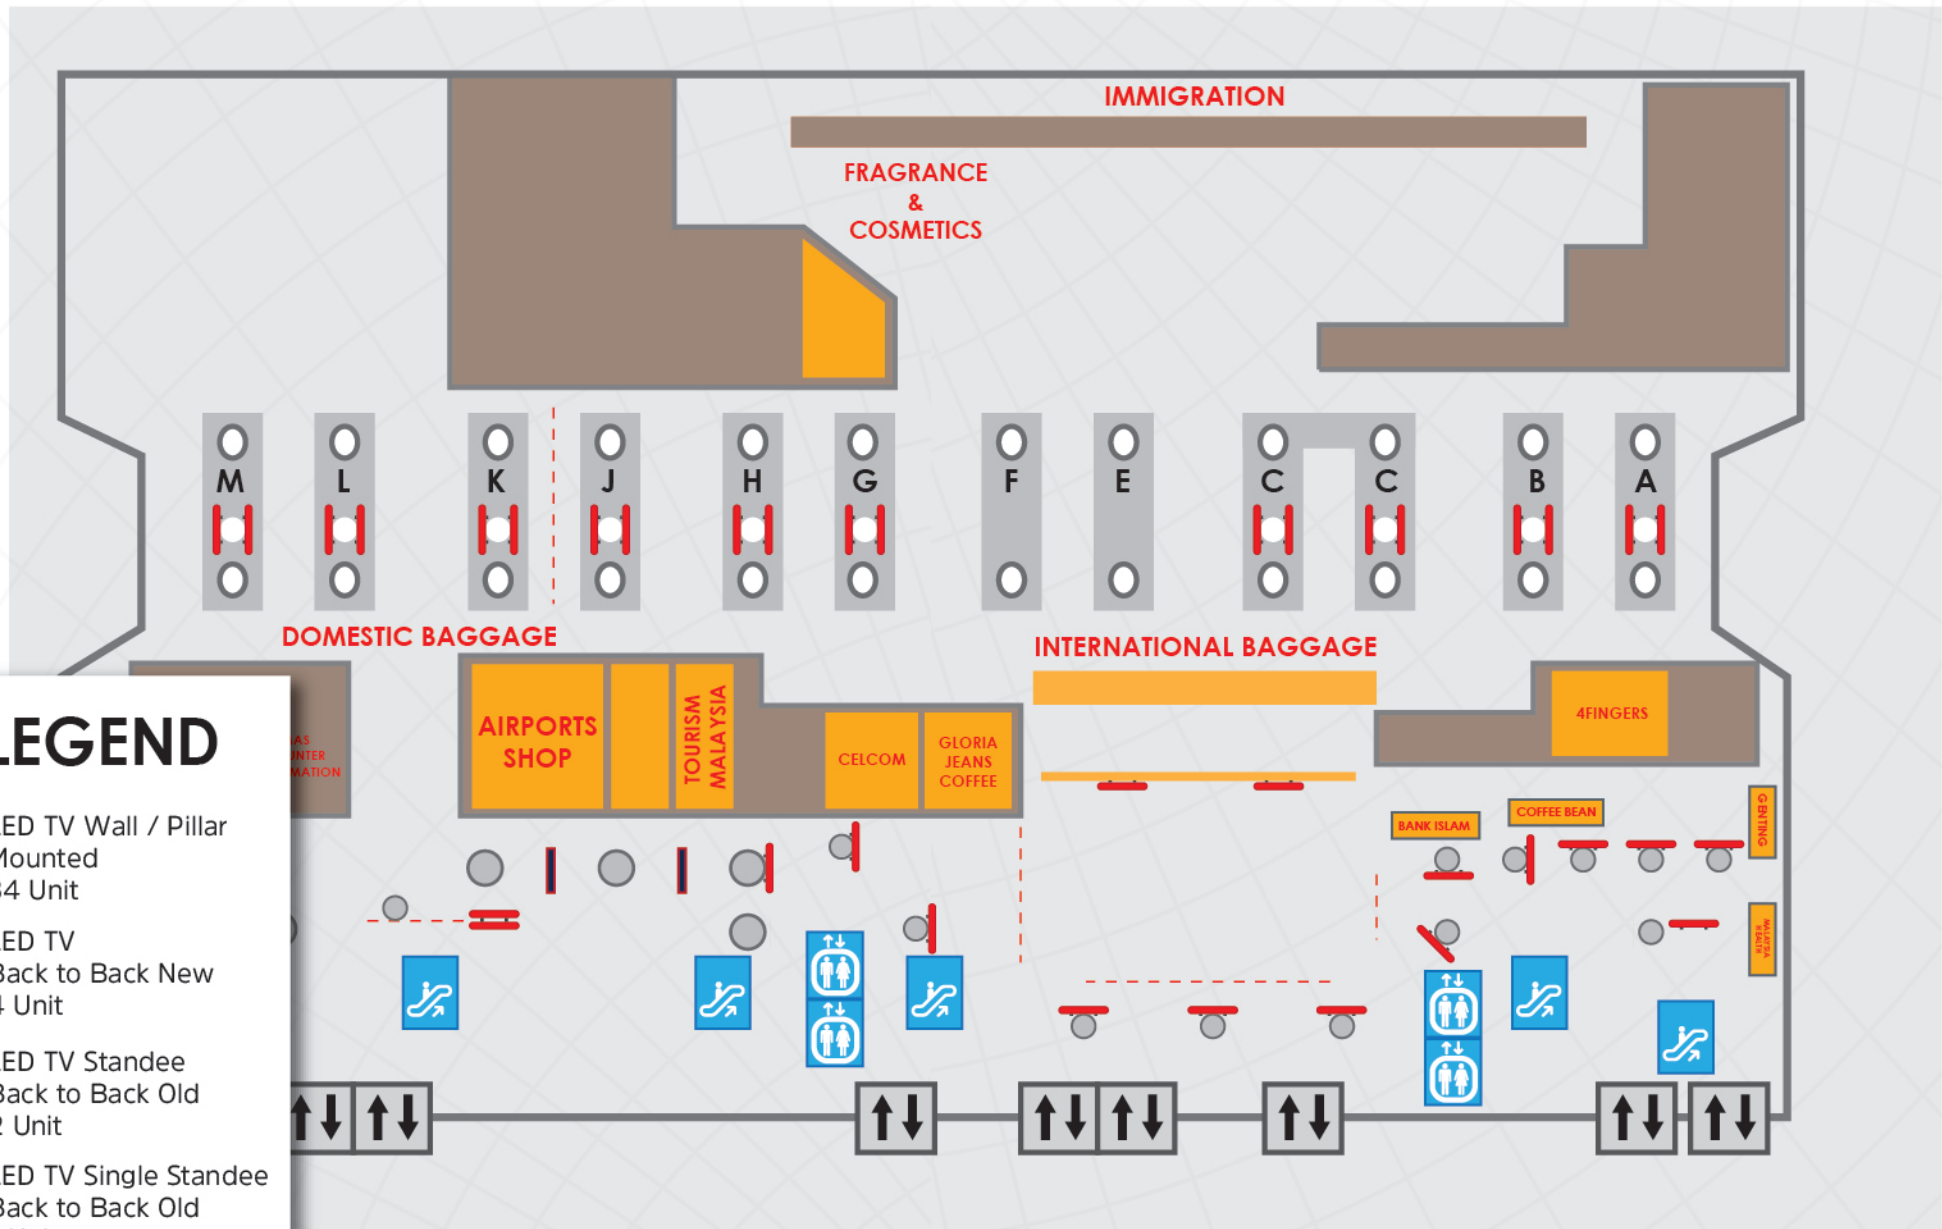

Total = 23 Unit

MAIN TERMINAL BUILDING (MTB) LEVEL 5 DEPARTURE HALL

LEGEND

 LED TV
 Single Stand
 1 Unit

Total = 1 Unit

ANJUNG TINJAU Level 5

LEGEND

-  LED TV Single Stand 10 Unit
-  LED TV Wall Mounted 1 Uni

Total = 11 Unit

**VIP ROOM
Level 4**

FLOOR PLAN 2

LEGEND

 LED TV Wall/ Pillar Mounted 2 Unit

Total = 2 Unit

Level 2 (Food Garden)

LEGEND

-  LED TV Wall / Pillar Mounted
34 Unit
-  LED TV Back to Back New
4 Unit
-  LED TV Standee Back to Back Old
2 Unit
-  LED TV Single Standee Back to Back Old
1 Unit

Total = 41 Unit

Arrival Hall at Level 3

LEGEND

 LED TV Pillar Mounted Size 6 Unit

Total = 6 Unit

Immigration International Arrival at Level 3

LEGEND

 LED TV Pillar
 Mounted Size
 42 Unit

Total = 42 Unit

Contact Pier (Domestic) Level 3