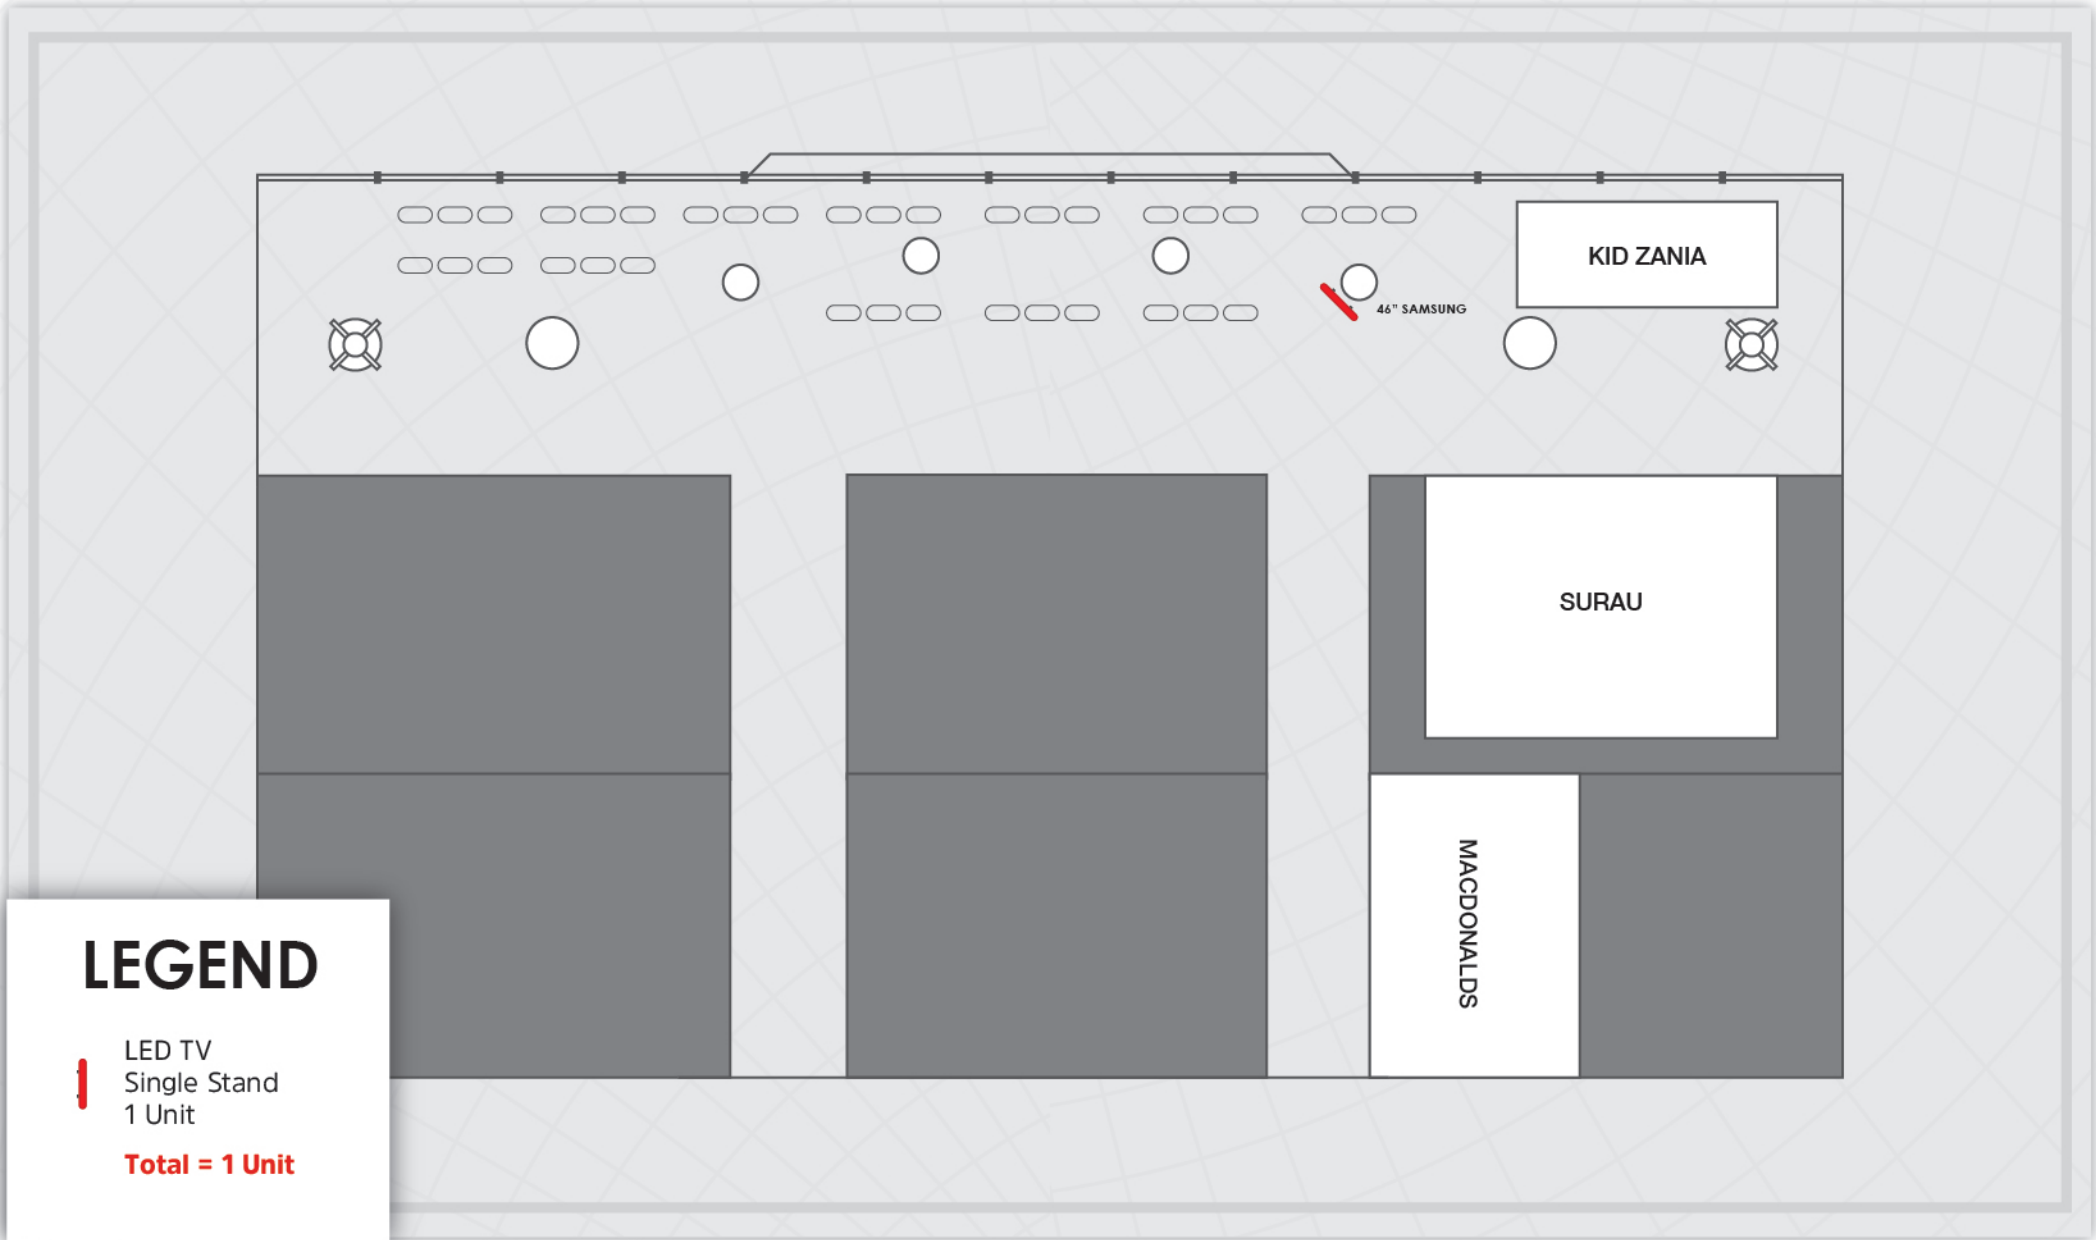

LEGEND

LED TV
Single Stand
1 Unit

Total = 1 Unit

ANJUNG TINJAU Level 5