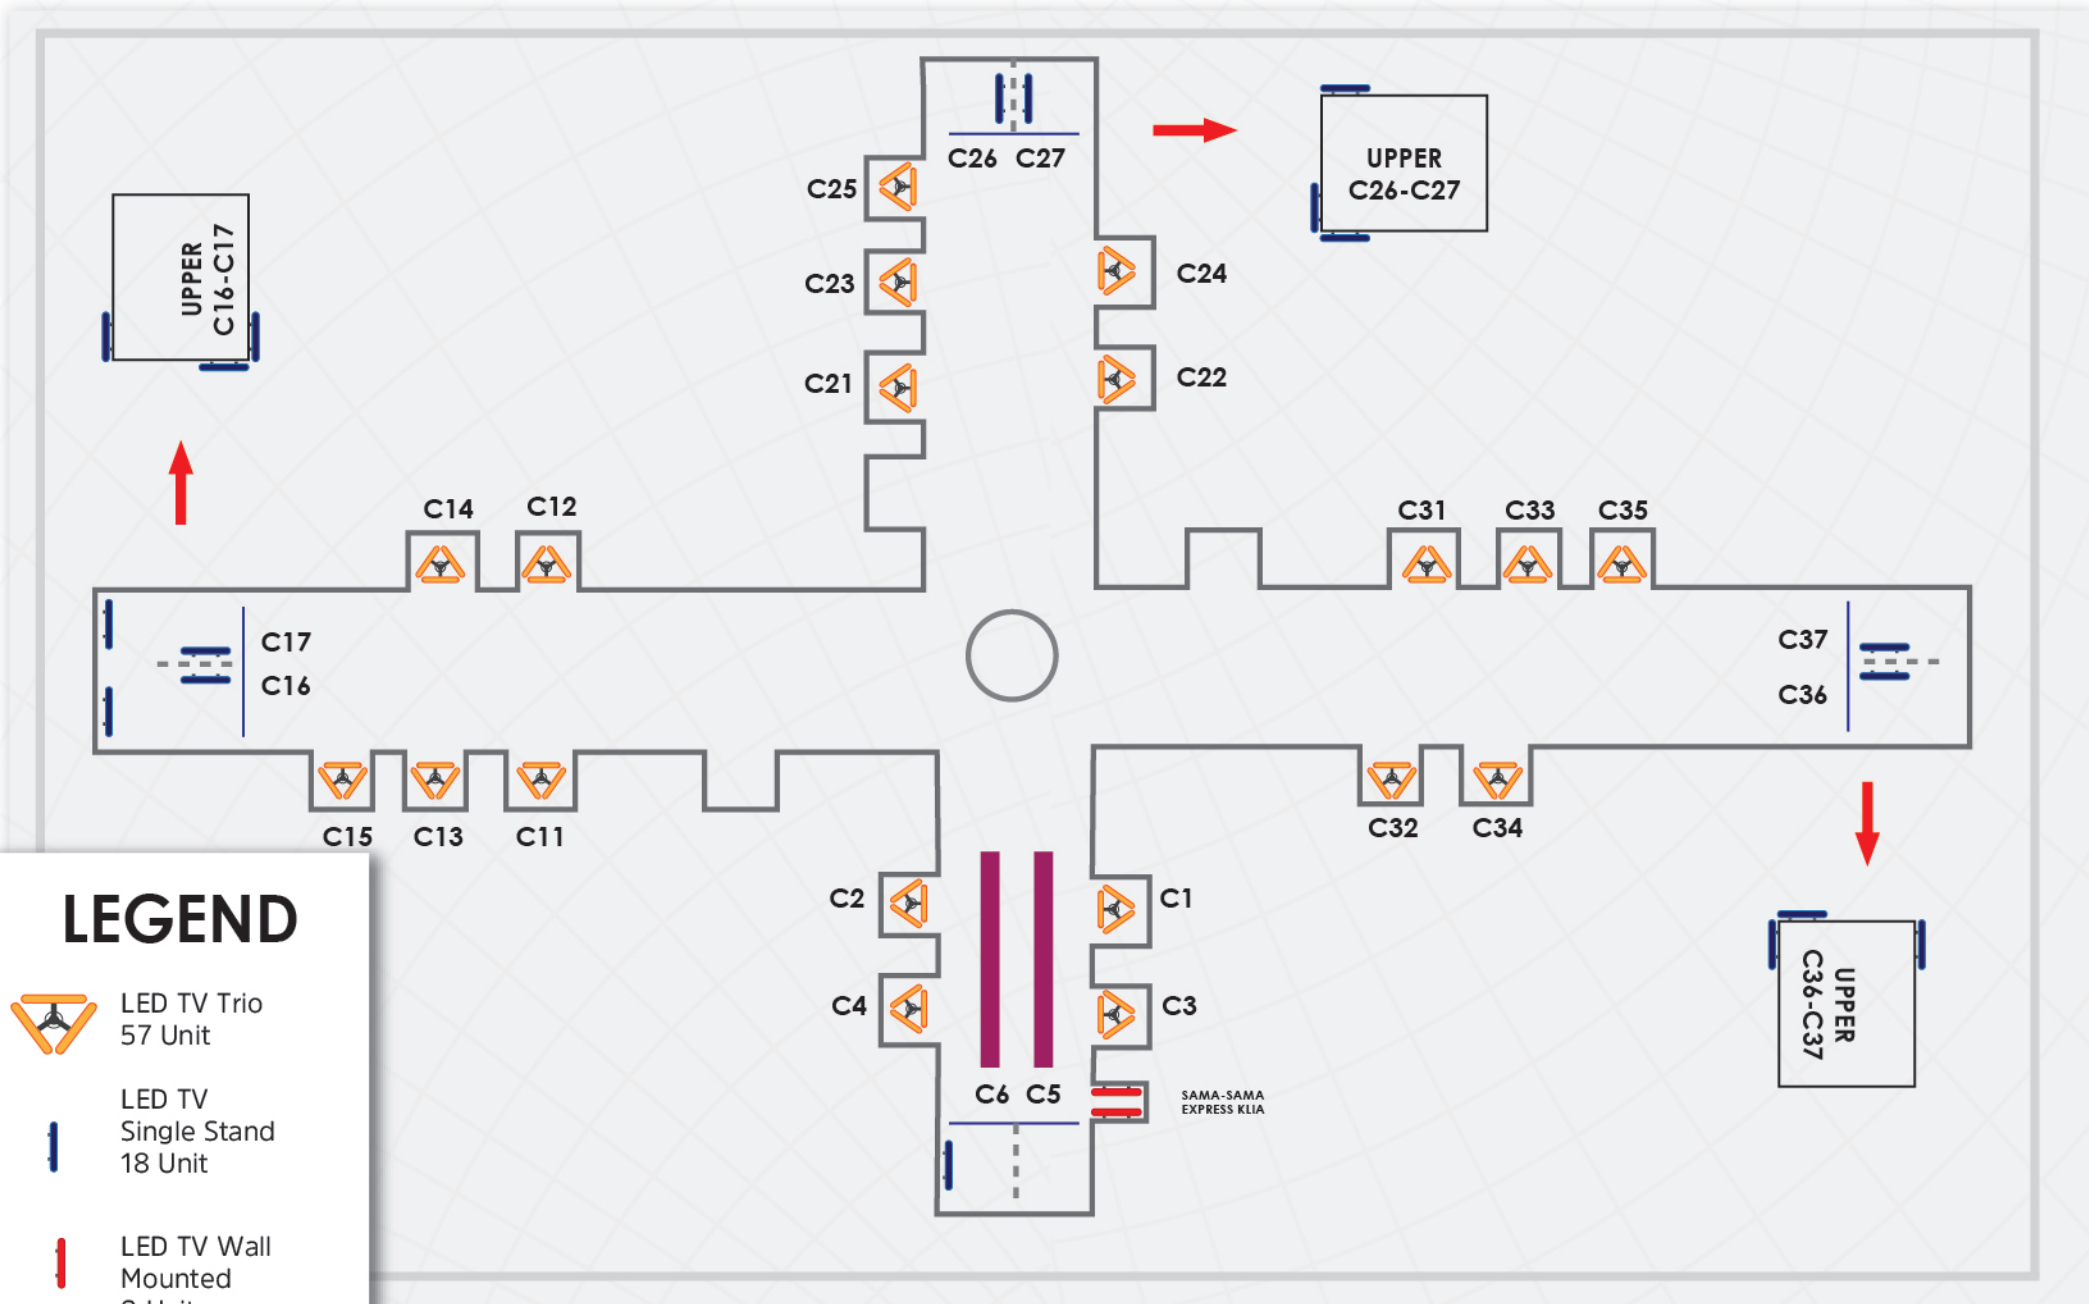

-  LED TV Wall / Pillar Mounted
34 Unit
-  LED TV Back to Back New
4 Unit
-  LED TV Standee Back to Back Old
2 Unit
-  LED TV Single Standee Back to Back Old
1 Unit

Total = 41 Unit

Arrival Hall at Level 3

LEGEND

 LED TV Pillar Mounted Size 6 Unit

Total = 6 Unit

Immigration International Arrival at Level 3

LEGEND

 LED TV Pillar
 Mounted Size
 42 Unit

Total = 42 Unit

Contact Pier (Domestic) Level 3

LEGEND

-  LED TV Trio
57 Unit
-  LED TV
Single Stand
18 Unit
-  LED TV Wall
Mounted
2 Unit

Total = 77 Unit

Satellite Building Passenger (International) Level 1

LEGEND

 LED TV Wall Mounted
1 Unit

Total = 1 Unit