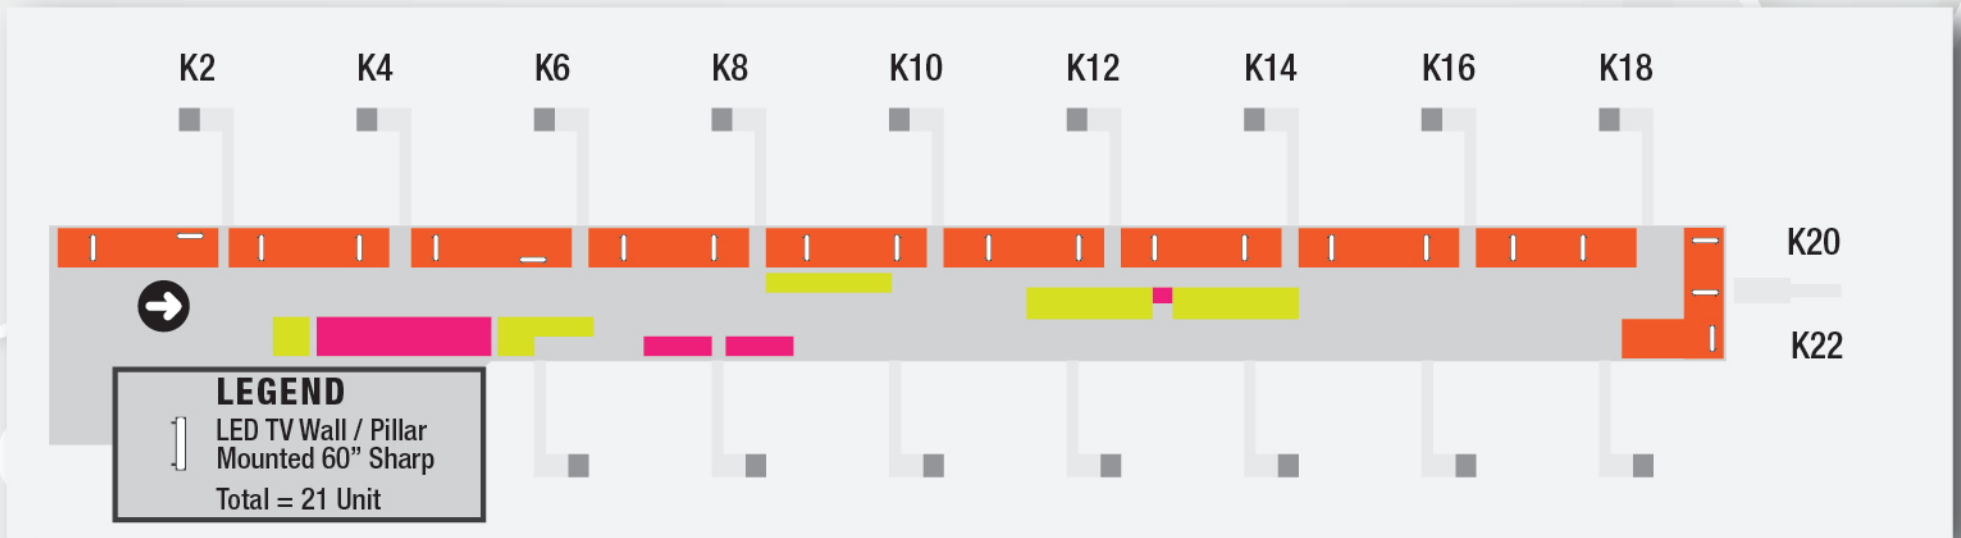

Take your brand to greater heights

KLIA 2

RIMBUN HYBRIDTV BROADCAST SDN BHD (959703-D)

PIER J (LEVEL 1A) DOMESTIC DEPARTURE / ARRIVAL

VIP LOUNGE (LEVEL 3) MAIN TERMINAL BUILDING

PIER K (LEVEL 1A) DOMESTIC & INTERNATIONAL DEPARTURE

PIER L (LEVEL 2) INTERNATIONAL DEPARTURE

PIER Q (LEVEL 1A) INTERNATIONAL DEPARTURE

PIER P (LEVEL 1A) INTERNATIONAL DEPARTURE

FOOD COURT (LEVEL 3) SATELLITE BUILDING

LEGEND
LED TV Wall / Pillar
Mounted 60" LG
Total = 3 Unit

SATELLITE BUILDING (LEVEL 3)

INTERNATIONAL ARRIVAL, PUBLIC CONCOURSE (LEVEL 2)

INTERNATIONAL ARRIVAL & QUEUE AREA