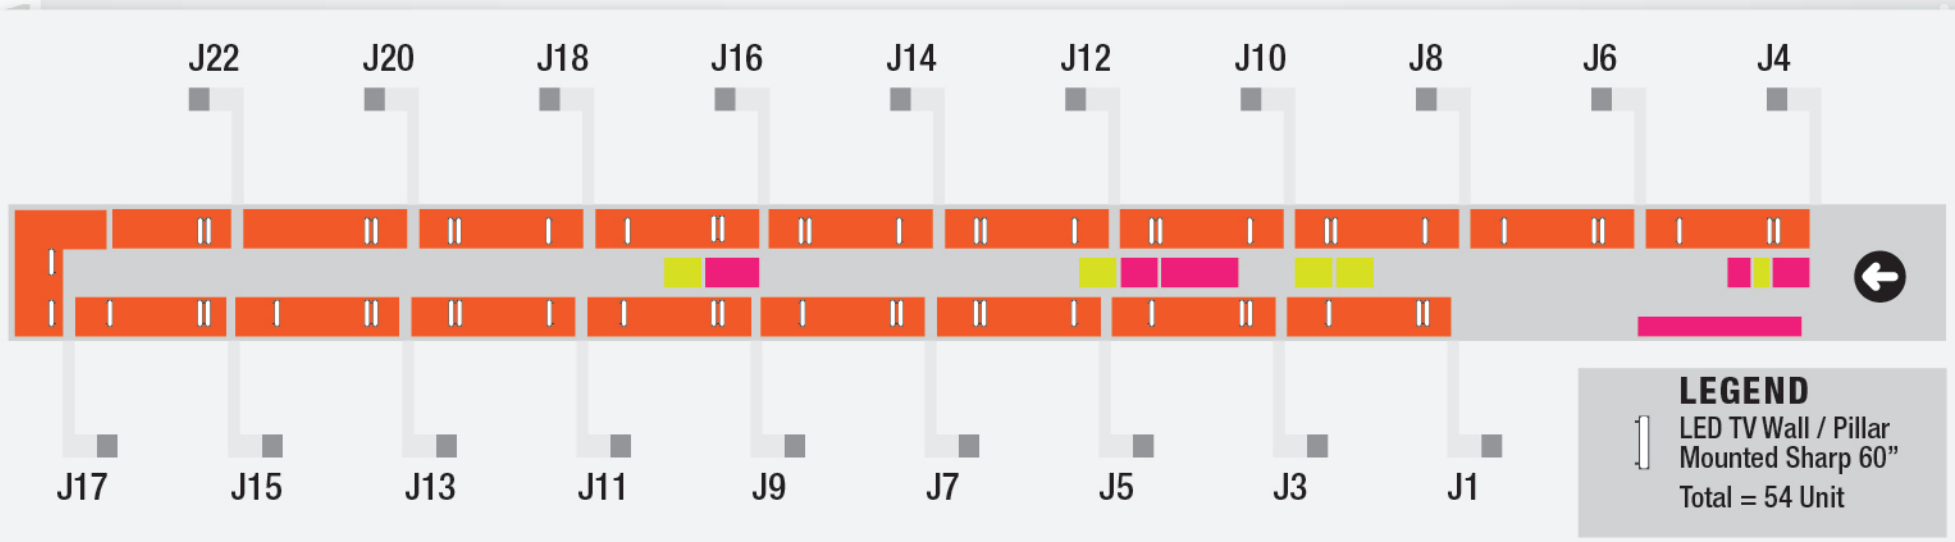

Take your brand to greater heights

KLIA 2

RIMBUN HYBRIDTV BROADCAST SDN BHD (959703-D)

PIER J (LEVEL 1A) DOMESTIC DEPARTURE / ARRIVAL

VIP LOUNGE (LEVEL 3) MAIN TERMINAL BUILDING

PIER K (LEVEL 1A) DOMESTIC & INTERNATIONAL DEPARTURE

PIER L (LEVEL 2) INTERNATIONAL DEPARTURE

PIER Q (LEVEL 1A) INTERNATIONAL DEPARTURE

PIER P (LEVEL 1A) INTERNATIONAL DEPARTURE

FOOD COURT (LEVEL 3) SATELLITE BUILDING

LEGEND
LED TV Wall / Pillar
Mounted 60" LG
Total = 3 Unit

SATELLITE BUILDING (LEVEL 3)

INTERNATIONAL ARRIVAL, PUBLIC CONCOURSE (LEVEL 2)

INTERNATIONAL ARRIVAL & QUEUE AREA