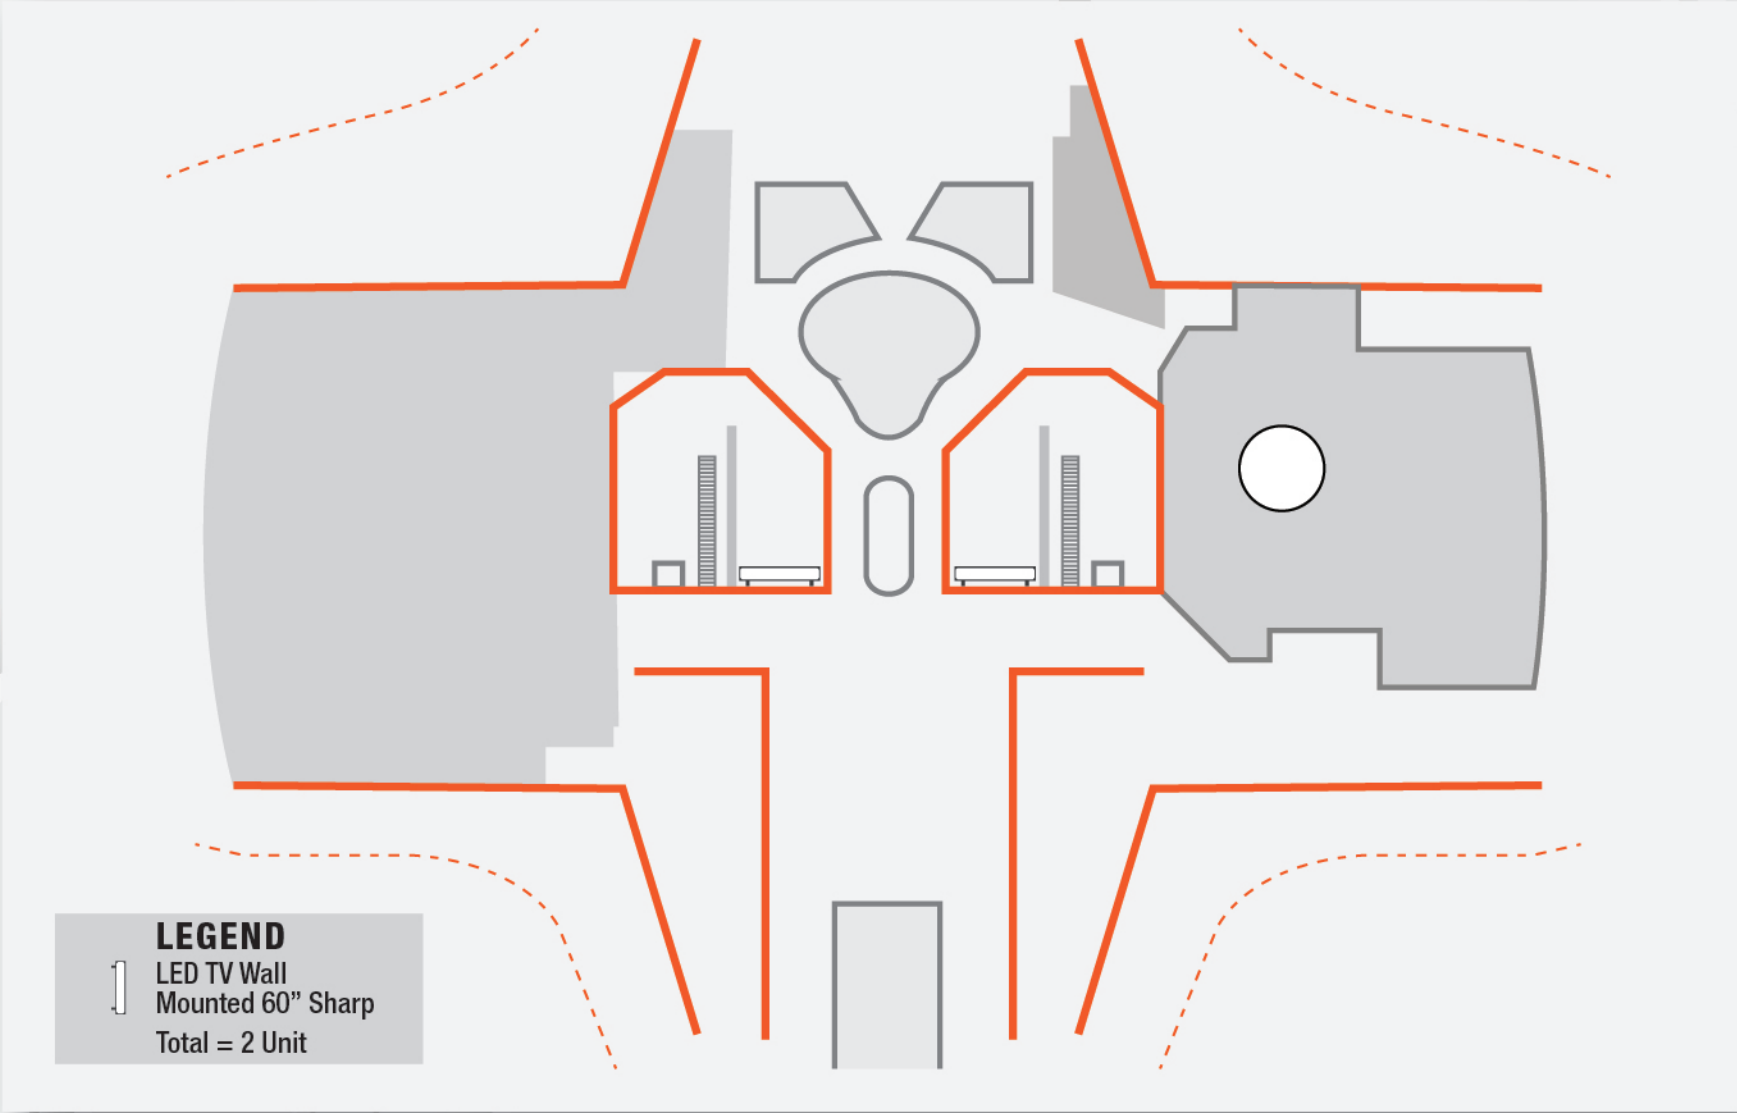

Take your brand to greater heights

KLIA 2

RIMBUN HYBRIDTV BROADCAST SDN BHD (959703-D)

PIER J (LEVEL 1A) DOMESTIC DEPARTURE / ARRIVAL

VIP LOUNGE (LEVEL 3) MAIN TERMINAL BUILDING

PIER K (LEVEL 1A) DOMESTIC & INTERNATIONAL DEPARTURE

PIER L (LEVEL 2) INTERNATIONAL DEPARTURE

PIER Q (LEVEL 1A) INTERNATIONAL DEPARTURE

PIER P (LEVEL 1A) INTERNATIONAL DEPARTURE

FOOD COURT (LEVEL 3) SATELLITE BUILDING

LEGEND
LED TV Wall / Pillar
Mounted 60" LG
Total = 3 Unit

SATELLITE BUILDING (LEVEL 3)

INTERNATIONAL ARRIVAL, PUBLIC CONCOURSE (LEVEL 2)

INTERNATIONAL ARRIVAL & QUEUE AREA