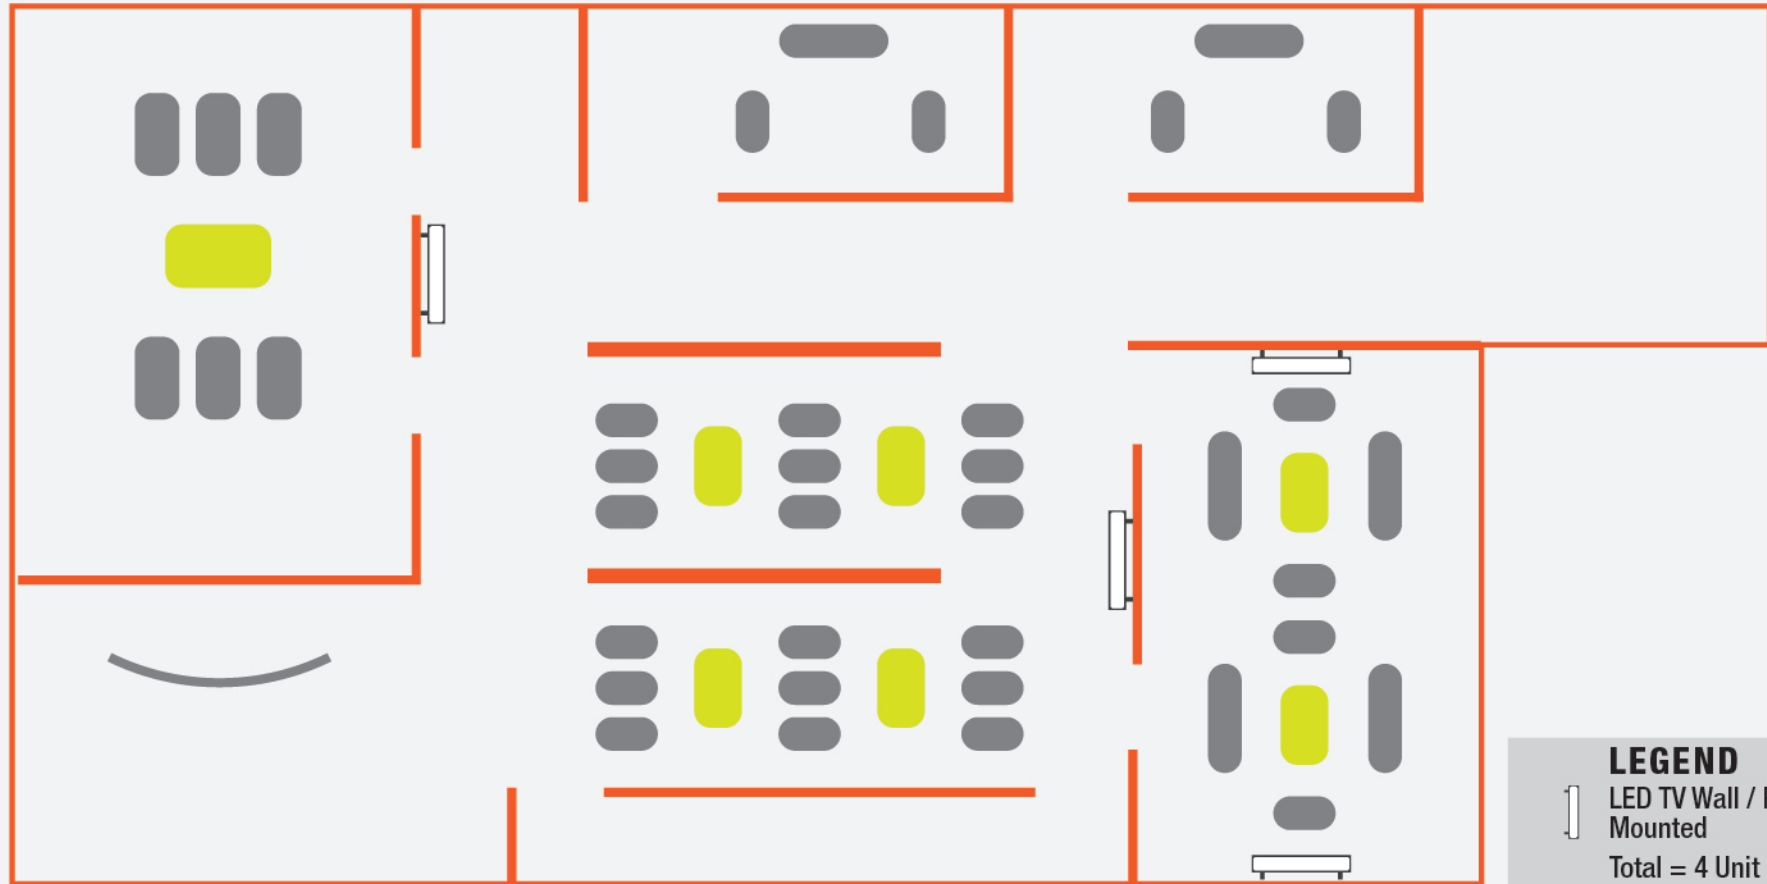

Take your brand to greater heights

KLIA 2

RIMBUN HYBRIDTV BROADCAST SDN BHD (959703-D)

PIER J (LEVEL 1A) DOMESTIC DEPARTURE / ARRIVAL

VIP LOUNGE (LEVEL 3) MAIN TERMINAL BUILDING

PIER K (LEVEL 1A) DOMESTIC & INTERNATIONAL DEPARTURE

PIER L (LEVEL 2) INTERNATIONAL DEPARTURE

PIER Q (LEVEL 1A) INTERNATIONAL DEPARTURE

PIER P (LEVEL 1A) INTERNATIONAL DEPARTURE

FOOD COURT (LEVEL 3) SATELLITE BUILDING

LEGEND
LED TV Wall / Pillar
Mounted 60" LG
Total = 3 Unit

SATELLITE BUILDING (LEVEL 3)

INTERNATIONAL ARRIVAL, PUBLIC CONCOURSE (LEVEL 2)

INTERNATIONAL ARRIVAL & QUEUE AREA