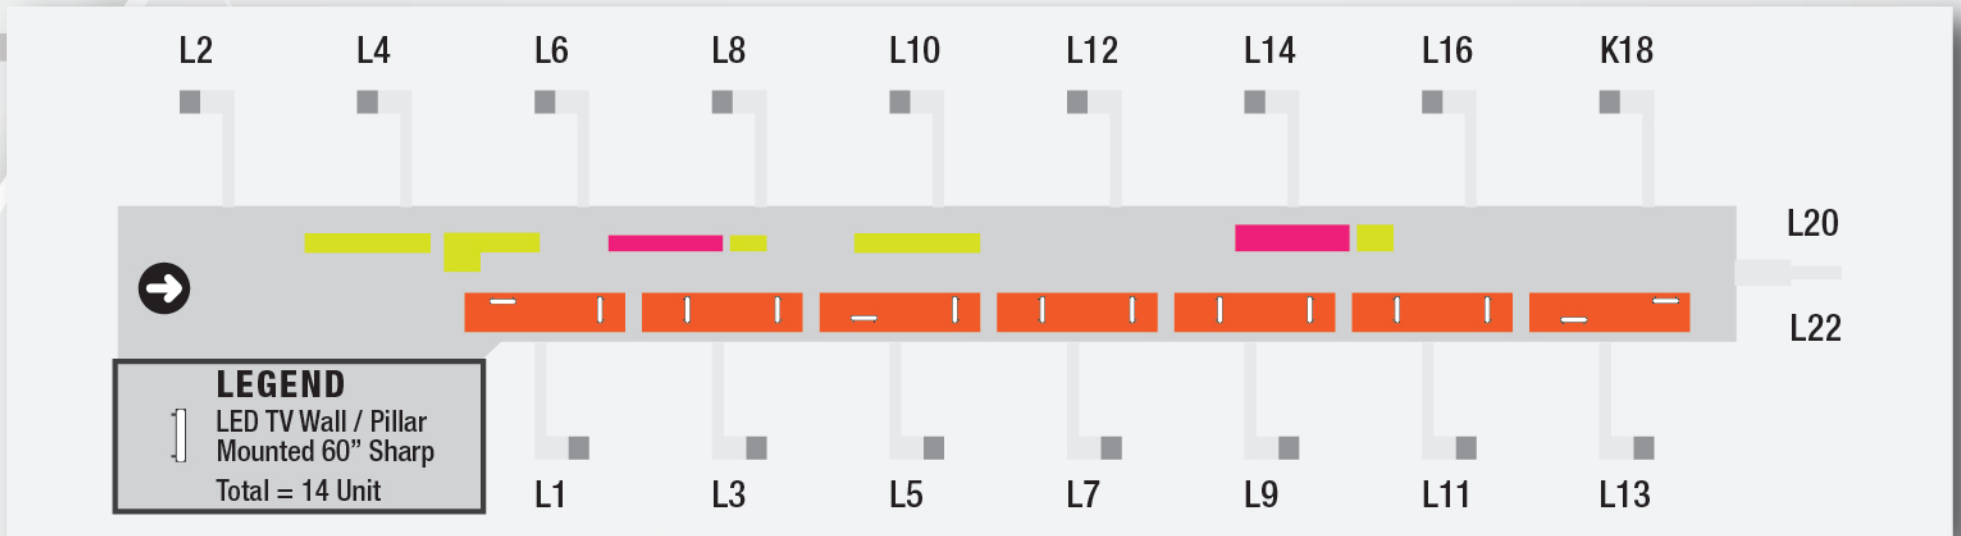

Take your brand to greater heights

KLIA 2

RIMBUN HYBRIDTV BROADCAST SDN BHD (959703-D)

PIER J (LEVEL 1A) DOMESTIC DEPARTURE / ARRIVAL

VIP LOUNGE (LEVEL 3) MAIN TERMINAL BUILDING

PIER K (LEVEL 1A) DOMESTIC & INTERNATIONAL DEPARTURE

PIER L (LEVEL 2) INTERNATIONAL DEPARTURE

PIER Q (LEVEL 1A) INTERNATIONAL DEPARTURE

PIER P (LEVEL 1A) INTERNATIONAL DEPARTURE

FOOD COURT (LEVEL 3) SATELLITE BUILDING

LEGEND
LED TV Wall / Pillar
Mounted 60" LG
Total = 3 Unit

SATELLITE BUILDING (LEVEL 3)

INTERNATIONAL ARRIVAL, PUBLIC CONCOURSE (LEVEL 2)

INTERNATIONAL ARRIVAL & QUEUE AREA