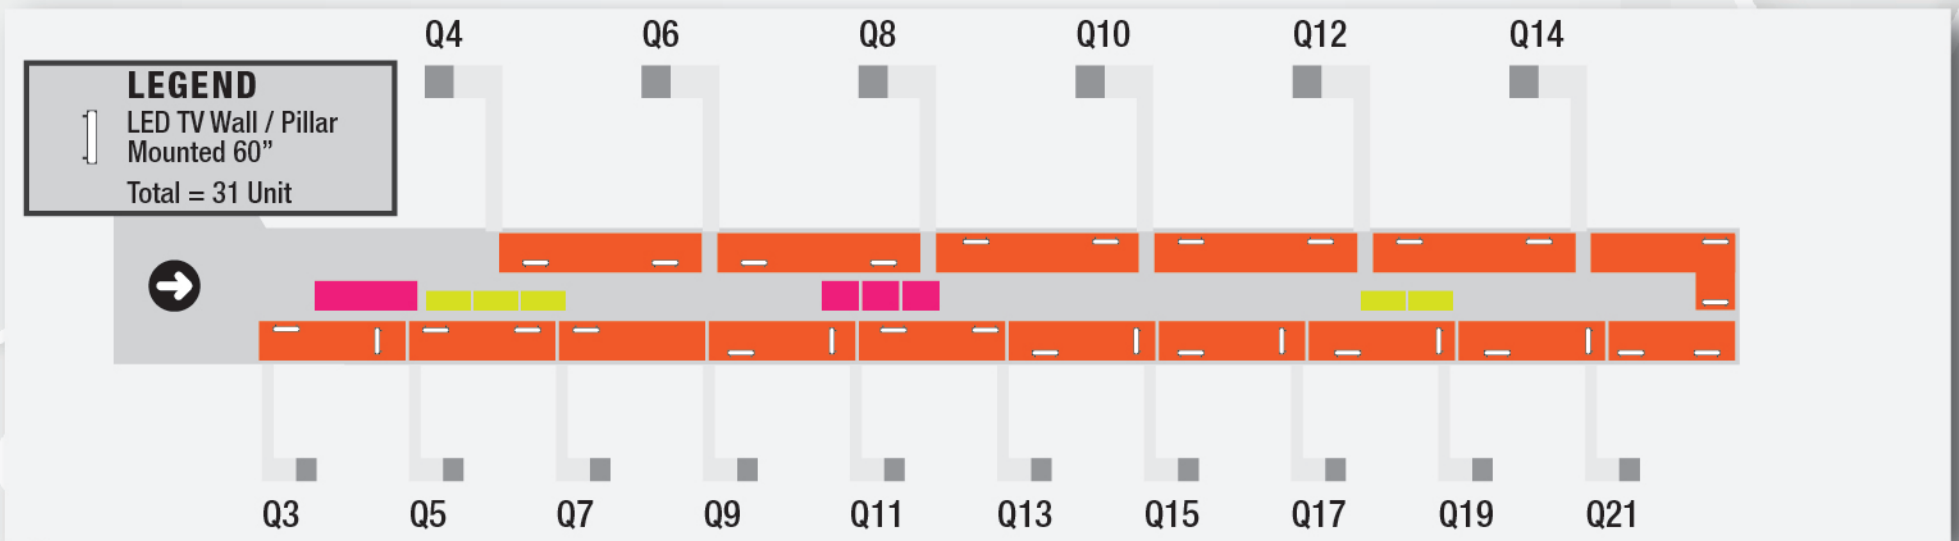

Take your brand to greater heights

KLIA 2

RIMBUN HYBRIDTV BROADCAST SDN BHD (959703-D)

PIER J (LEVEL 1A) DOMESTIC DEPARTURE / ARRIVAL

VIP LOUNGE (LEVEL 3) MAIN TERMINAL BUILDING

PIER K (LEVEL 1A) DOMESTIC & INTERNATIONAL DEPARTURE

PIER L (LEVEL 2) INTERNATIONAL DEPARTURE

PIER Q (LEVEL 1A) INTERNATIONAL DEPARTURE

PIER P (LEVEL 1A) INTERNATIONAL DEPARTURE

FOOD COURT (LEVEL 3) SATELLITE BUILDING

LEGEND
LED TV Wall / Pillar
Mounted 60" LG
Total = 3 Unit

SATELLITE BUILDING (LEVEL 3)

INTERNATIONAL ARRIVAL, PUBLIC CONCOURSE (LEVEL 2)

INTERNATIONAL ARRIVAL & QUEUE AREA