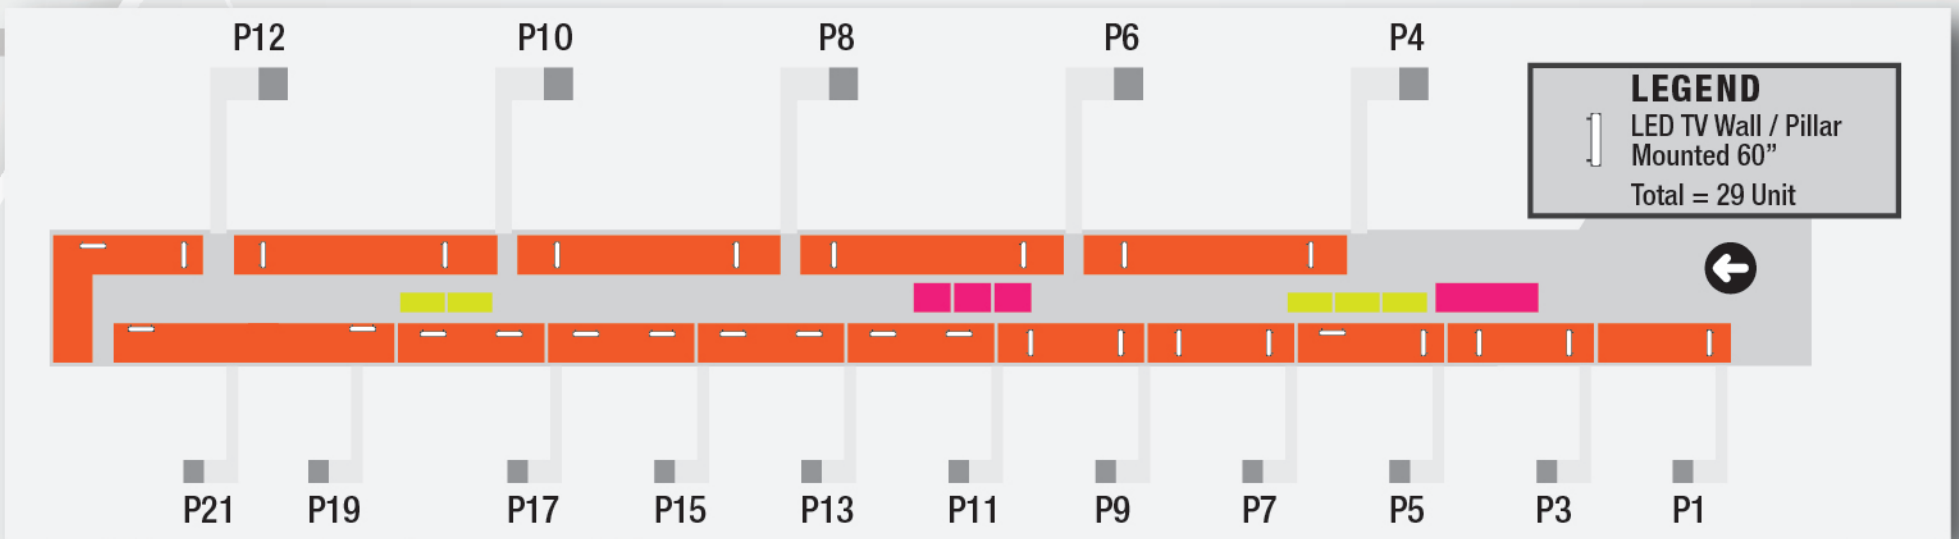

Take your brand to greater heights

KLIA 2

RIMBUN HYBRIDTV BROADCAST SDN BHD (959703-D)

PIER J (LEVEL 1A) DOMESTIC DEPARTURE / ARRIVAL

VIP LOUNGE (LEVEL 3) MAIN TERMINAL BUILDING

PIER K (LEVEL 1A) DOMESTIC & INTERNATIONAL DEPARTURE

PIER L (LEVEL 2) INTERNATIONAL DEPARTURE

PIER Q (LEVEL 1A) INTERNATIONAL DEPARTURE

PIER P (LEVEL 1A) INTERNATIONAL DEPARTURE

FOOD COURT (LEVEL 3) SATELLITE BUILDING

LEGEND
LED TV Wall / Pillar
Mounted 60" LG
Total = 3 Unit

SATELLITE BUILDING (LEVEL 3)

INTERNATIONAL ARRIVAL, PUBLIC CONCOURSE (LEVEL 2)

INTERNATIONAL ARRIVAL & QUEUE AREA