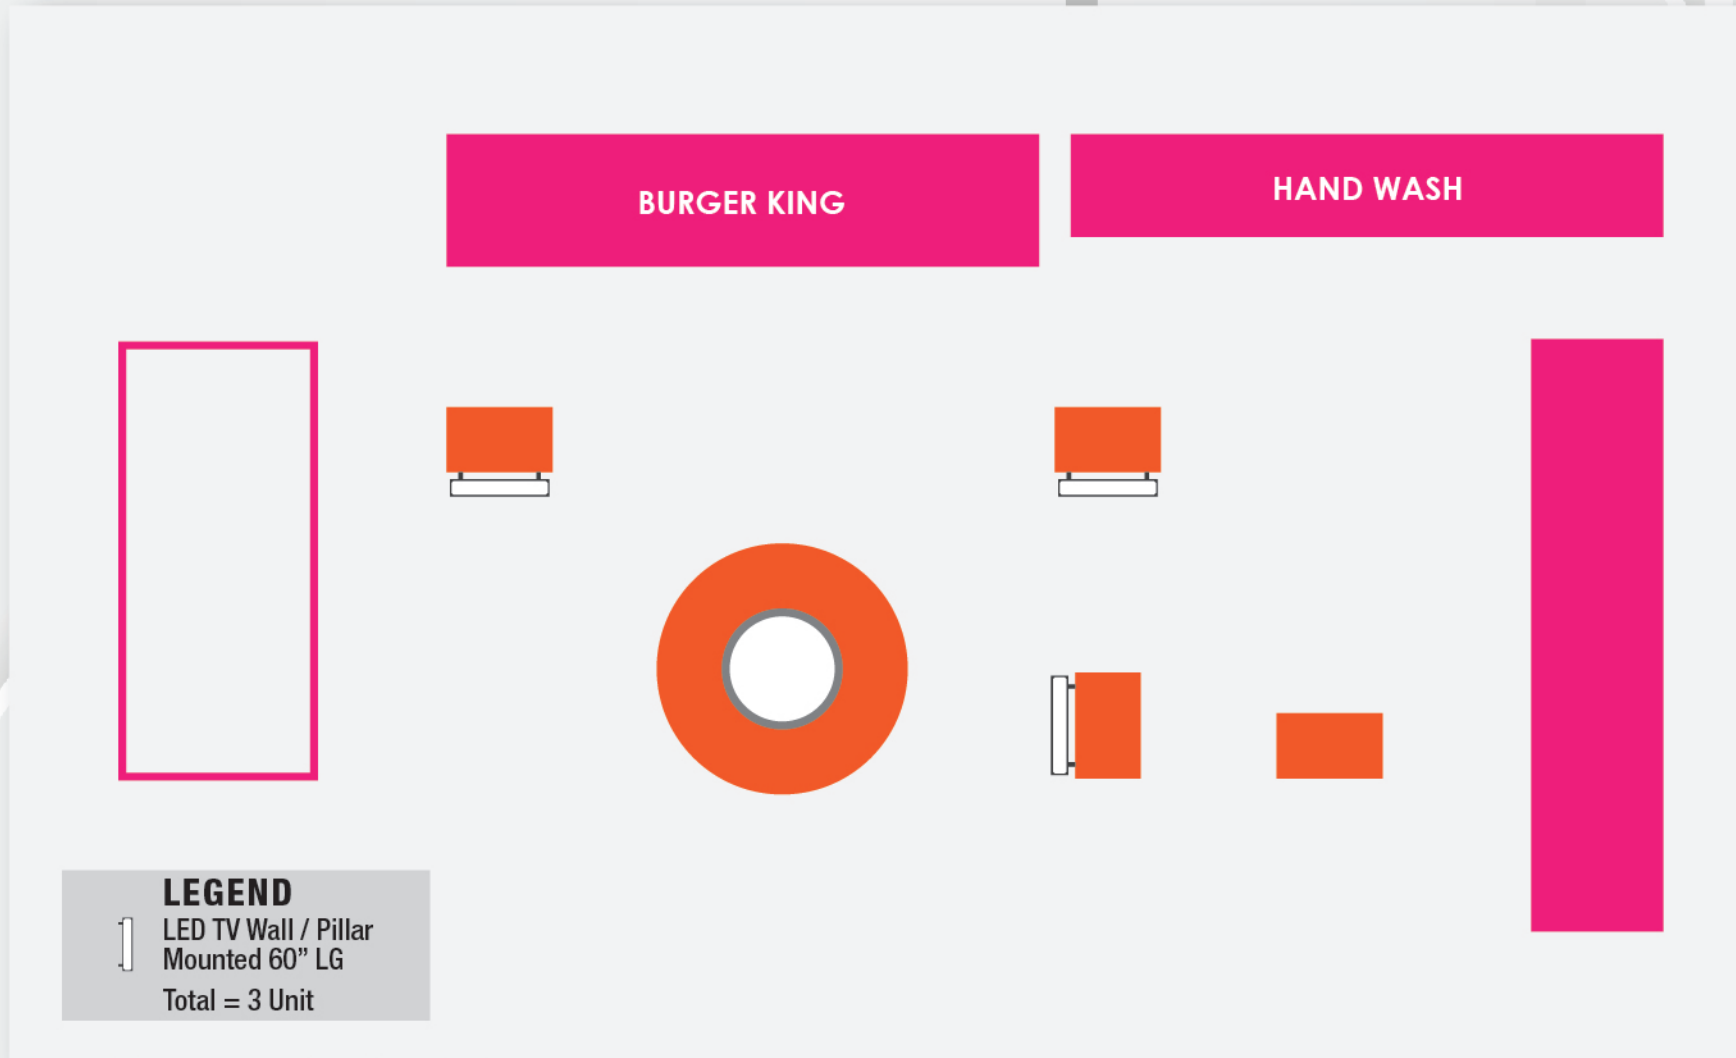

PIER L (LEVEL 2) INTERNATIONAL DEPARTURE

PIER Q (LEVEL 1A) INTERNATIONAL DEPARTURE

PIER P (LEVEL 1A) INTERNATIONAL DEPARTURE

FOOD COURT (LEVEL 3) SATELLITE BUILDING

LEGEND
LED TV Wall / Pillar
Mounted 60" LG
Total = 3 Unit

SATELLITE BUILDING (LEVEL 3)

INTERNATIONAL ARRIVAL, PUBLIC CONCOURSE (LEVEL 2)

INTERNATIONAL ARRIVAL & QUEUE AREA