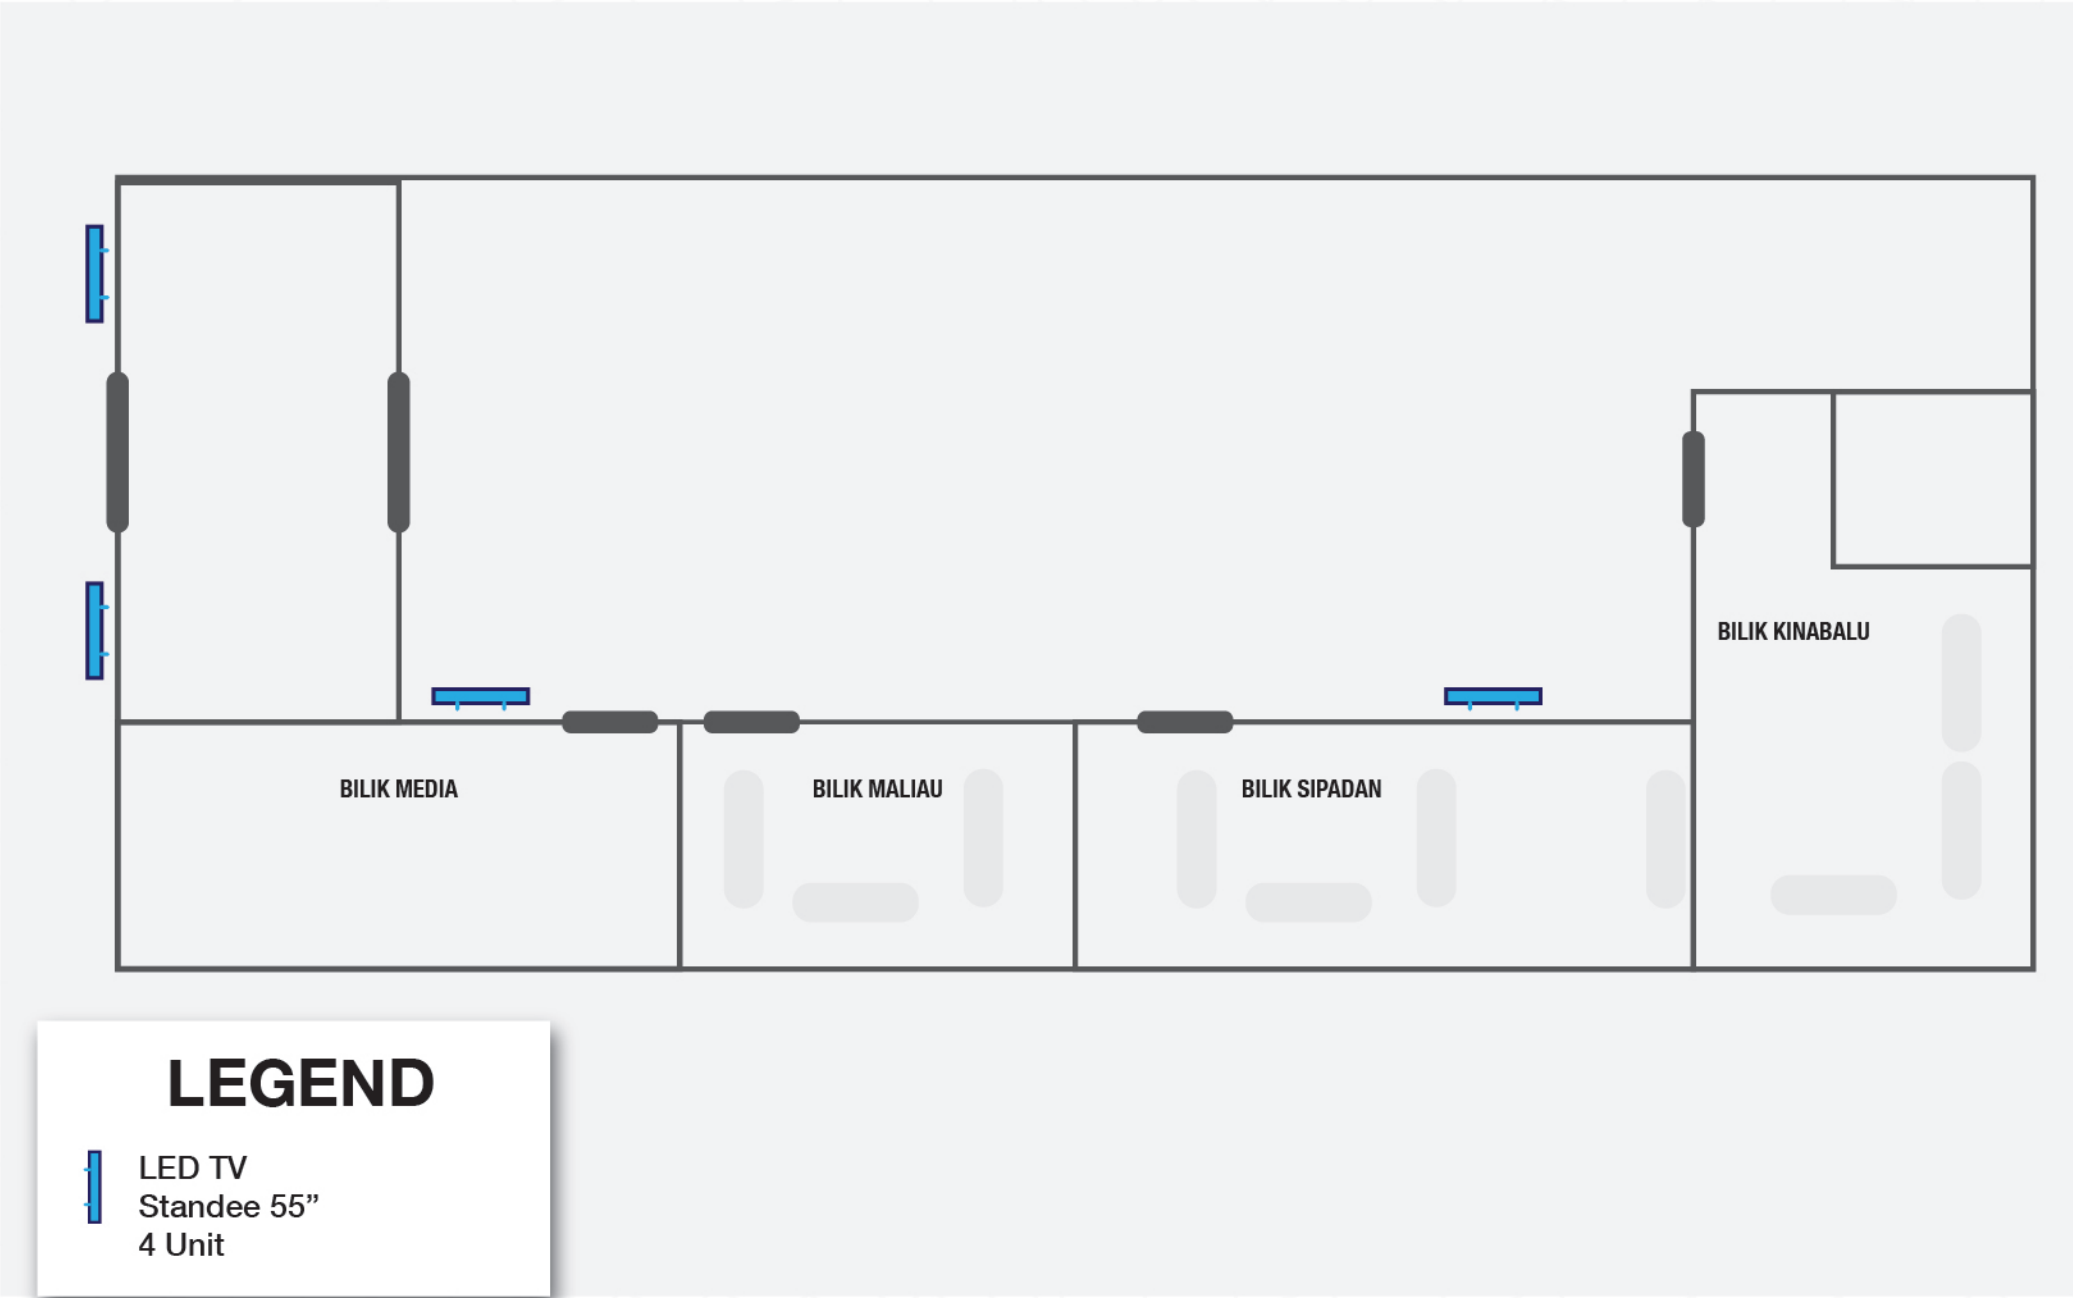

 LED TV Piller 55"
14 Unit

DEPARTURE HALL

LEGEND

-  LED TV
-  Piller 55"
- 2 Unit

ARRIVAL HALL

LEGEND

 LED TV Pillar 55"
10 Unit (New)

BAGGAGE AREA (DOMESTIC / INTERNATIONAL)

VIP ROOM

LEGEND

-  LED TV Flexible Standee 55" 5 Unit
-  LED TV Hanging 55" 3 Unit

BOARDING GATE (DOMESTIC)

BOARDING GATE (INTERNATIONAL)

LEGEND

-  LED TV Pillar 55"
6 Unit
-  LED TV Hanging 55"
3 Unit

BOARDING GATE (INTERNATIONAL)