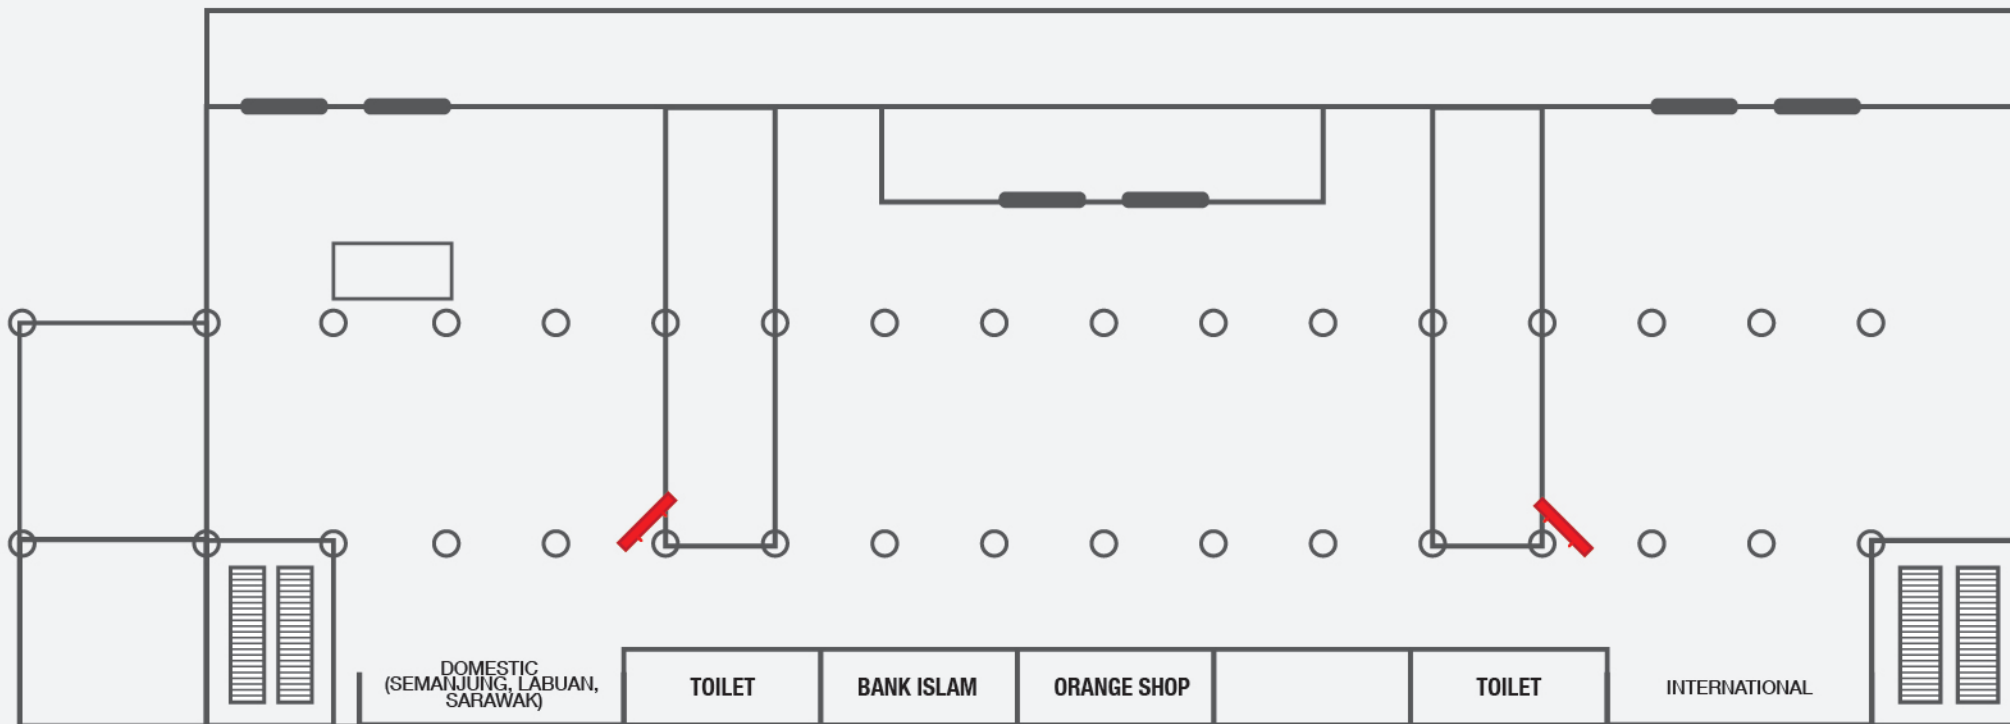

Take your brand to greater heights

BKI

RIMBUN HYBRIDTV BROADCAST SDN BHD (959703-D)

LEGEND

LIFT

LIFT

ERAMAN

LEGEND

 LED TV Piller 55"
14 Unit

DEPARTURE HALL

LEGEND

-  LED TV
-  Piller 55"
- 2 Unit

ARRIVAL HALL

LEGEND

 LED TV Pillar 55"
10 Unit (New)

BAGGAGE AREA (DOMESTIC / INTERNATIONAL)

VIP ROOM

LEGEND

-  LED TV Flexible Standee 55" 5 Unit
-  LED TV Hanging 55" 3 Unit

BOARDING GATE (DOMESTIC)

BOARDING GATE (INTERNATIONAL)

LEGEND

-  LED TV Pillar 55"
6 Unit
-  LED TV Hanging 55"
3 Unit

BOARDING GATE (INTERNATIONAL)