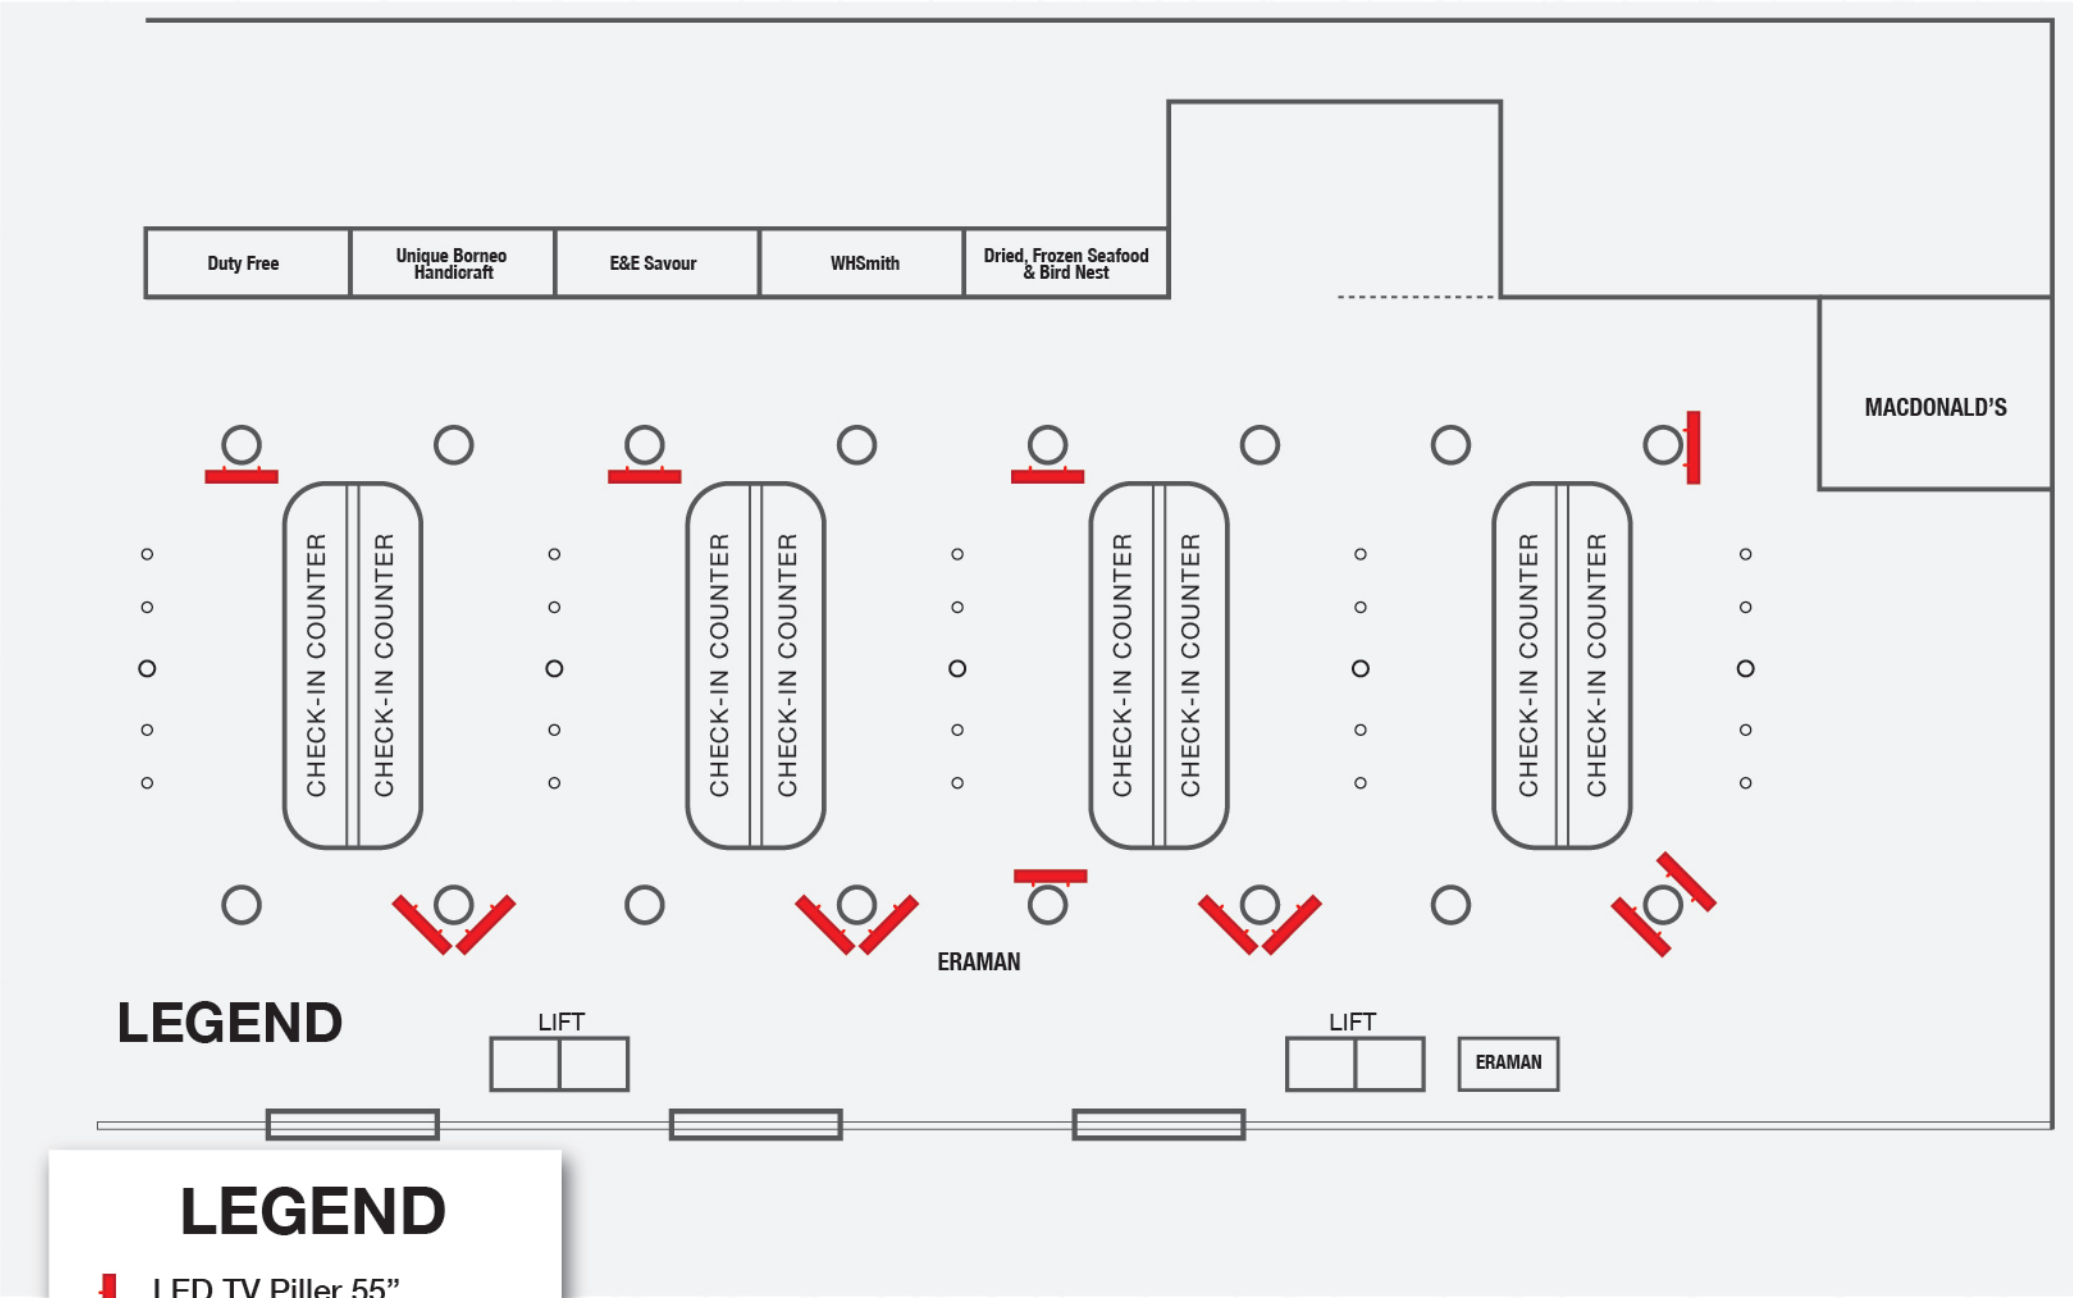

Take your brand to greater heights

BKI

RIMBUN HYBRIDTV BROADCAST SDN BHD (959703-D)

LEGEND

LIFT

LIFT

ERAMAN

LEGEND

 LED TV Piller 55"
14 Unit

DEPARTURE HALL

LEGEND

-  LED TV
-  Piller 55"
- 2 Unit

ARRIVAL HALL

LEGEND

 LED TV Pillar 55"
10 Unit (New)

BAGGAGE AREA (DOMESTIC / INTERNATIONAL)

VIP ROOM

LEGEND

-  LED TV Flexible Standee 55" 5 Unit
-  LED TV Hanging 55" 3 Unit

BOARDING GATE (DOMESTIC)

BOARDING GATE (INTERNATIONAL)

LEGEND

-  LED TV Pillar 55"
6 Unit
-  LED TV Hanging 55"
3 Unit

BOARDING GATE (INTERNATIONAL)