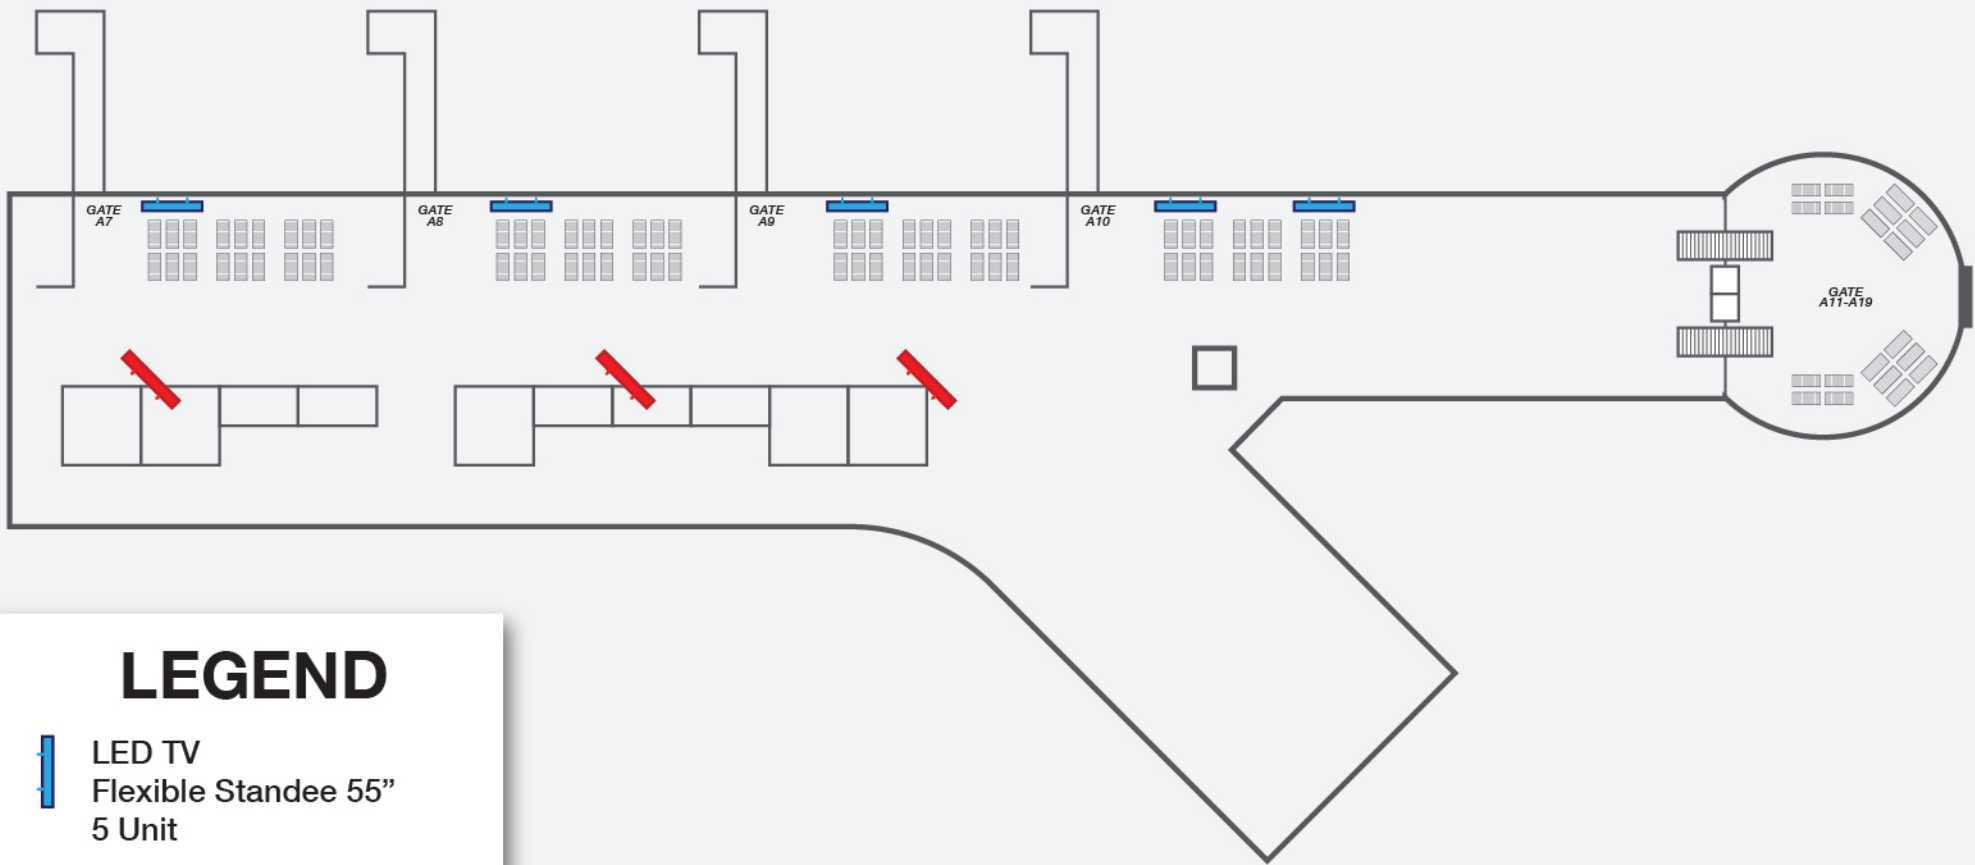

 LED TV Piller 55"
14 Unit

DEPARTURE HALL

LEGEND

-  LED TV
-  Piller 55"
- 2 Unit

ARRIVAL HALL

LEGEND

 LED TV Pillar 55"
10 Unit (New)

BAGGAGE AREA (DOMESTIC / INTERNATIONAL)

VIP ROOM

LEGEND

-  LED TV Flexible Standee 55" 5 Unit
-  LED TV Hanging 55" 3 Unit

BOARDING GATE (DOMESTIC)

BOARDING GATE (INTERNATIONAL)

LEGEND

-  LED TV Pillar 55"
6 Unit
-  LED TV Hanging 55"
3 Unit

BOARDING GATE (INTERNATIONAL)