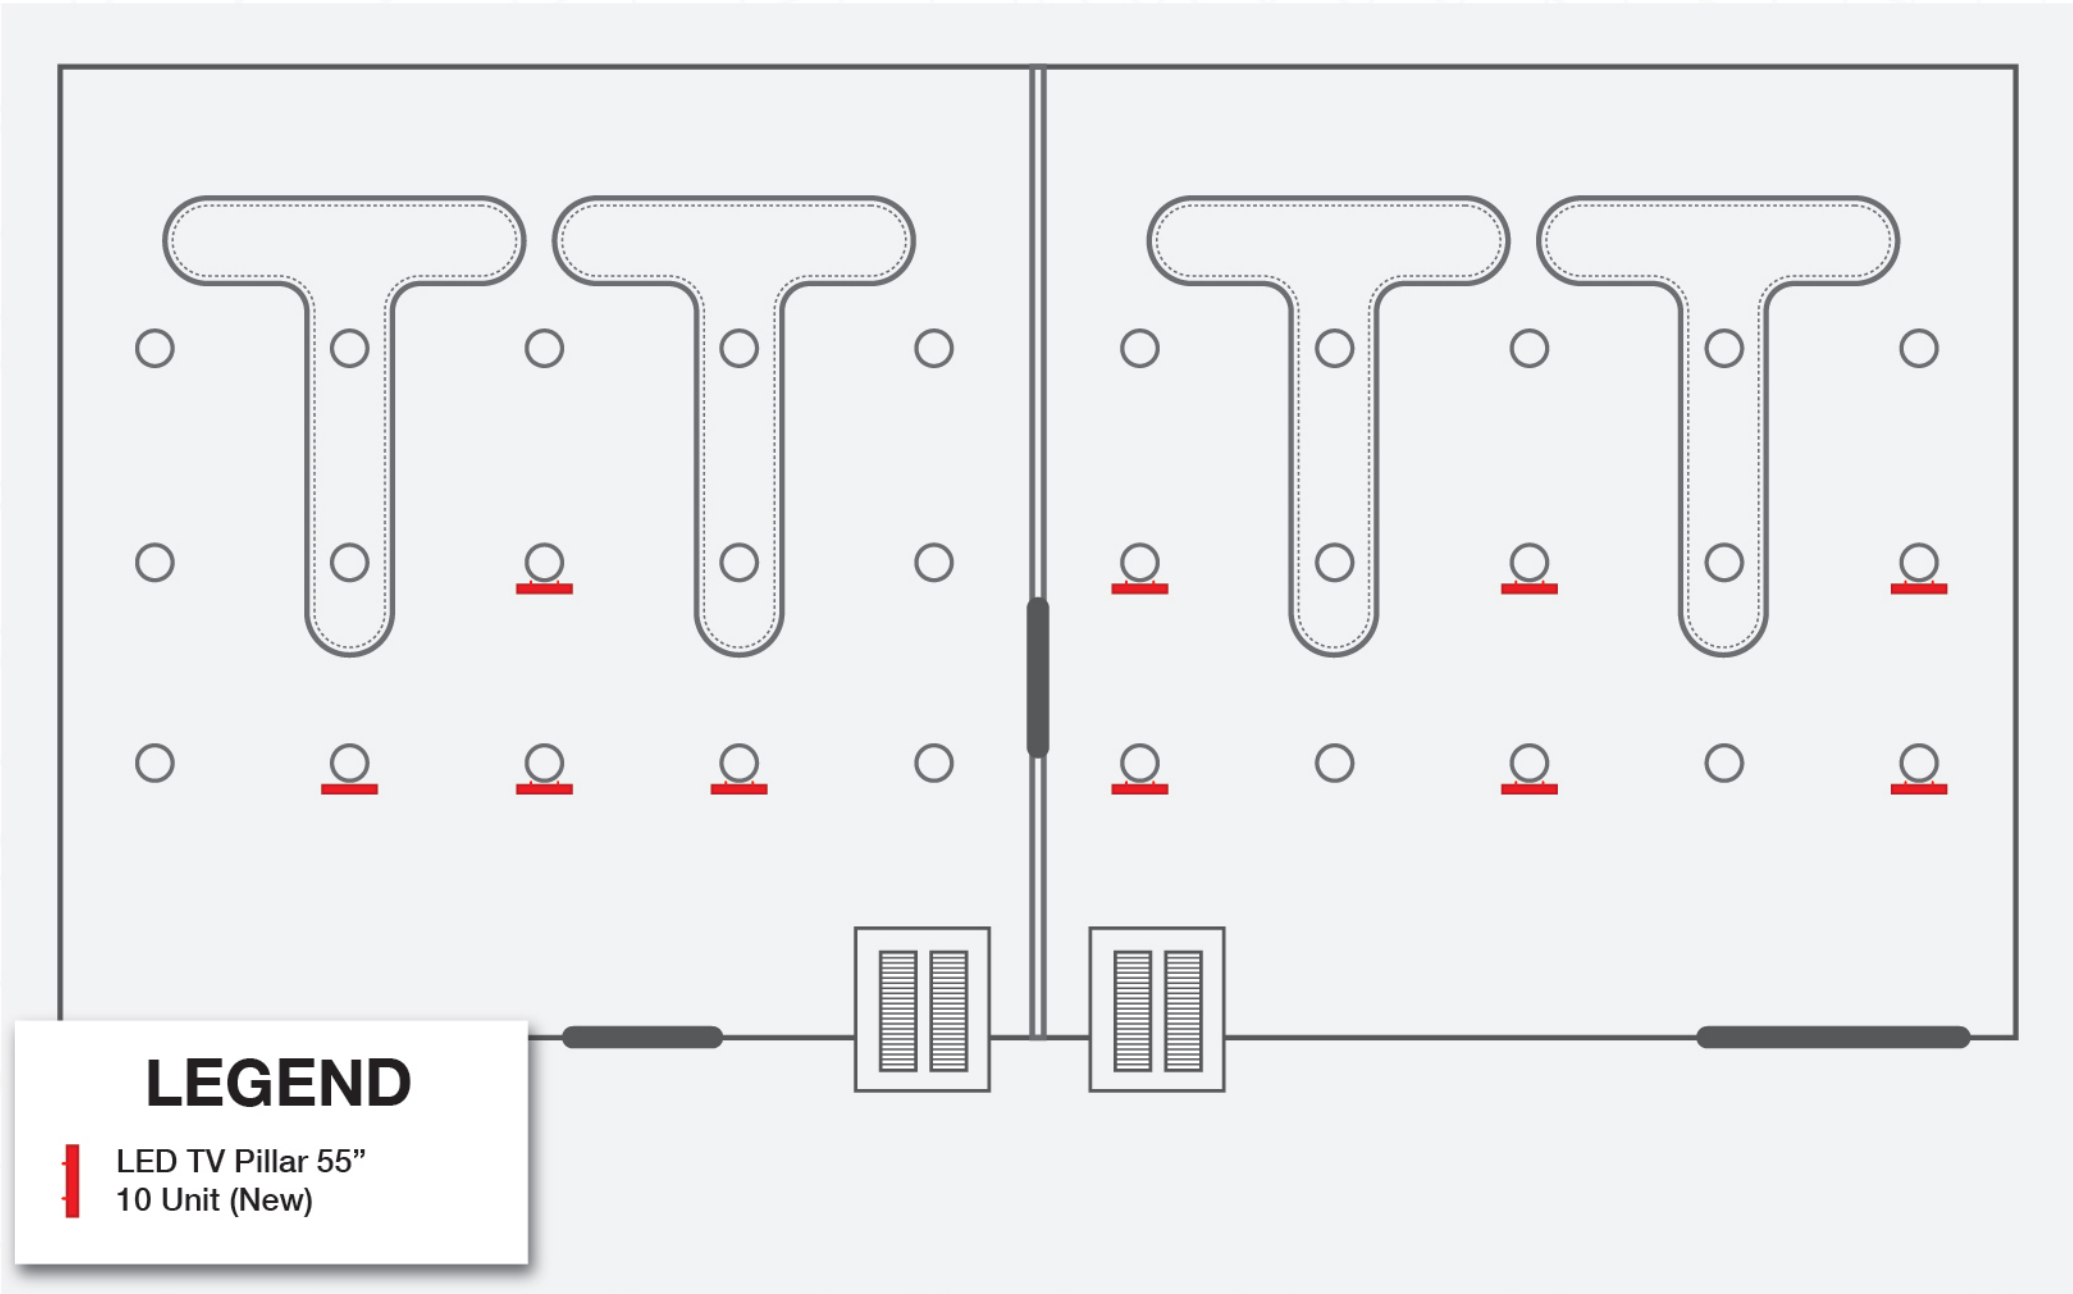

 LED TV Piller 55"
14 Unit

DEPARTURE HALL

LEGEND

-  LED TV
-  Piller 55"
- 2 Unit

ARRIVAL HALL

LEGEND

 LED TV Pillar 55"
10 Unit (New)

BAGGAGE AREA (DOMESTIC / INTERNATIONAL)

VIP ROOM

LEGEND

-  LED TV Flexible Standee 55" 5 Unit
-  LED TV Hanging 55" 3 Unit

BOARDING GATE (DOMESTIC)

BOARDING GATE (INTERNATIONAL)

LEGEND

-  LED TV Pillar 55"
6 Unit
-  LED TV Hanging 55"
3 Unit

BOARDING GATE (INTERNATIONAL)