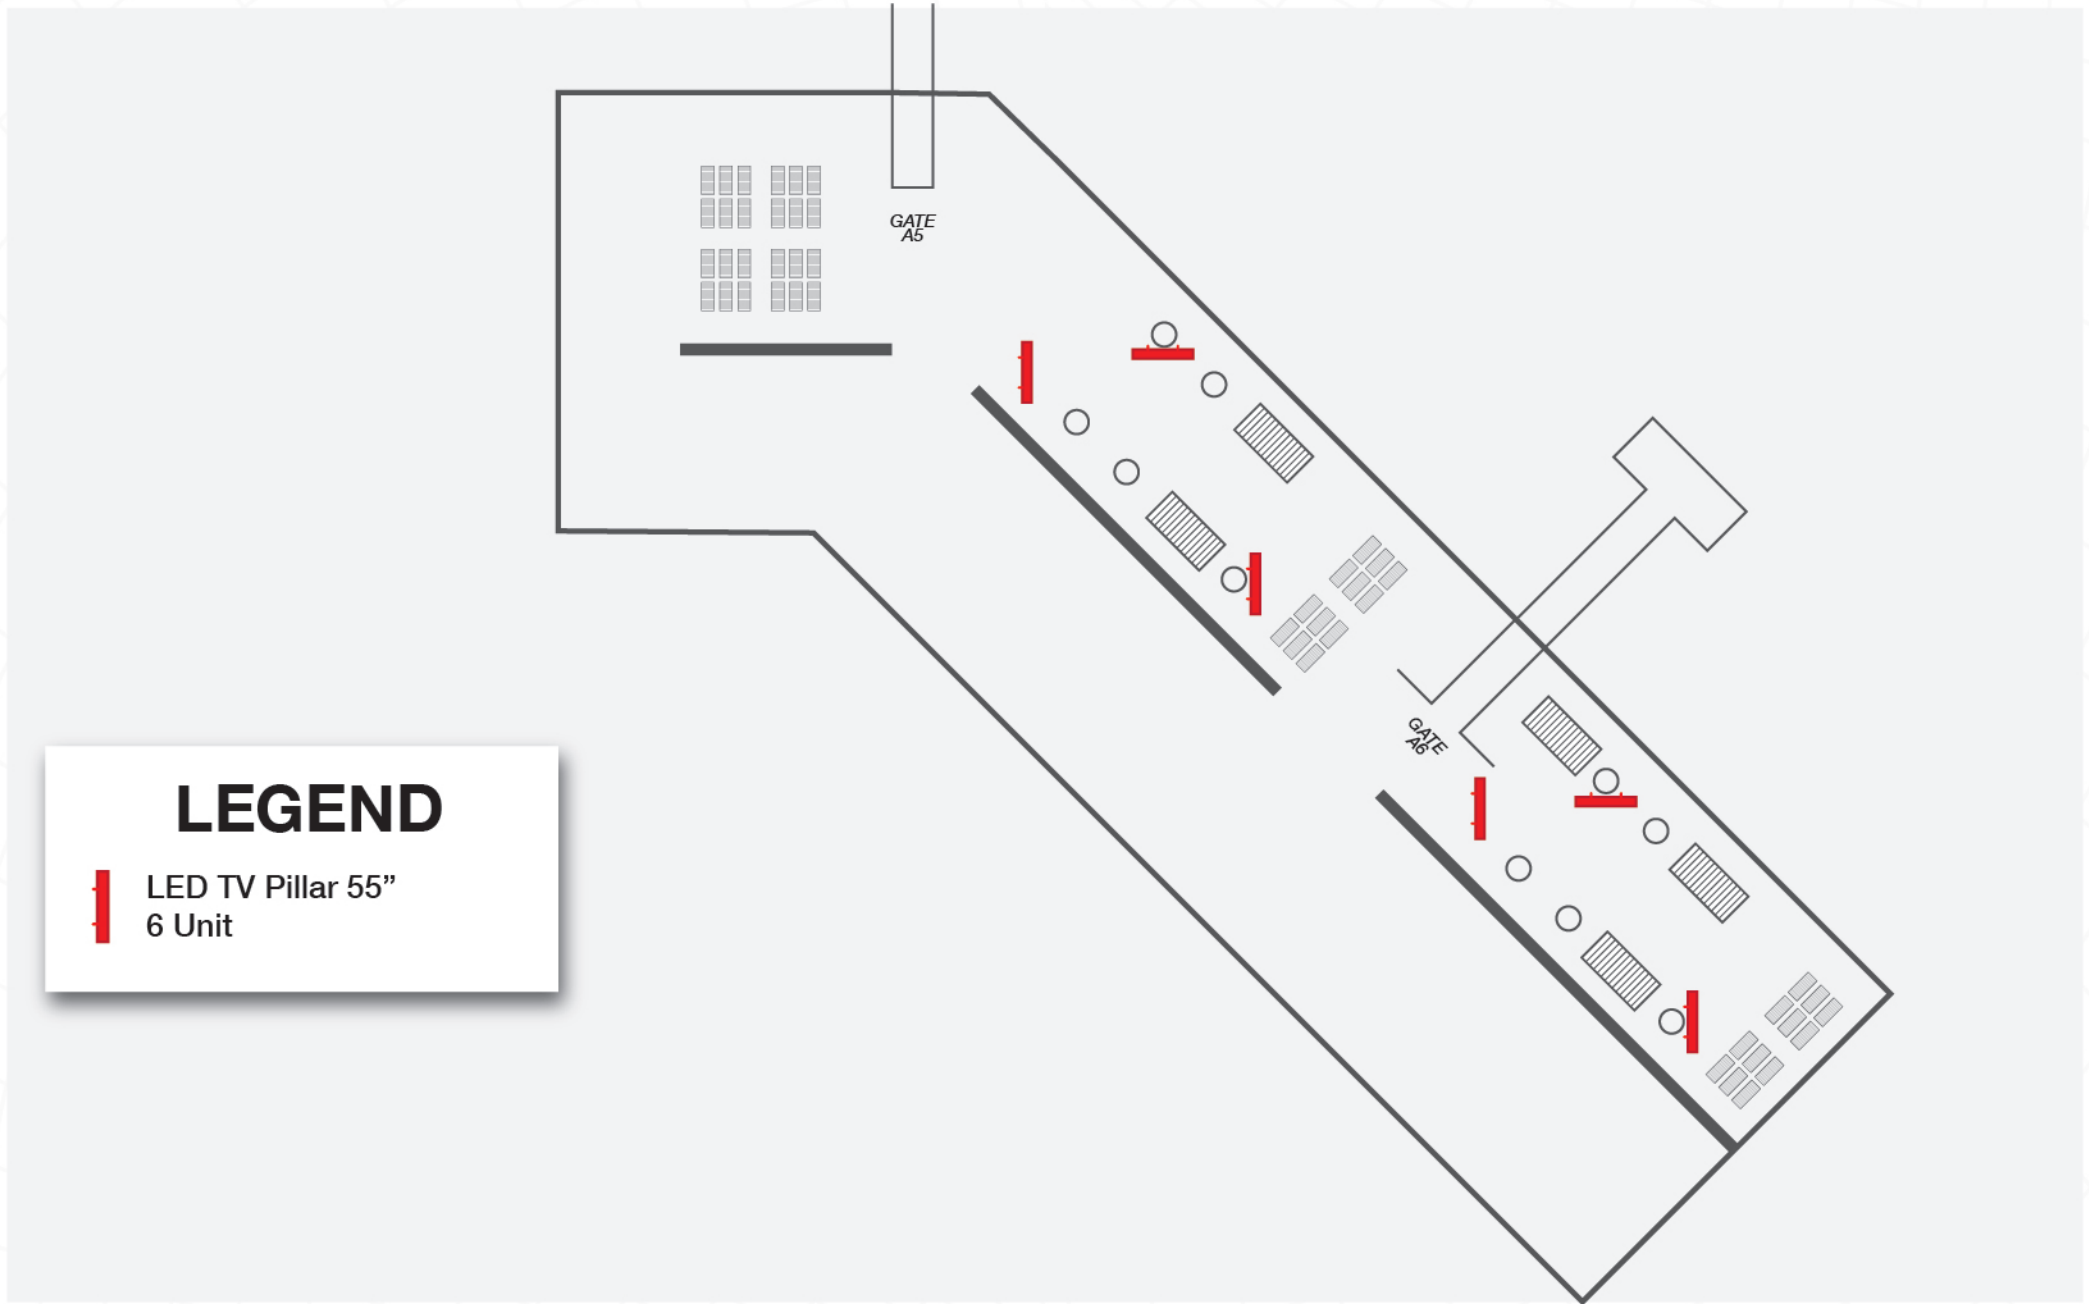

 LED TV Piller 55"
14 Unit

DEPARTURE HALL

LEGEND

-  LED TV
-  Piller 55"
- 2 Unit

ARRIVAL HALL

LEGEND

 LED TV Pillar 55"
10 Unit (New)

BAGGAGE AREA (DOMESTIC / INTERNATIONAL)

VIP ROOM

LEGEND

-  LED TV Flexible Standee 55" 5 Unit
-  LED TV Hanging 55" 3 Unit

BOARDING GATE (DOMESTIC)

BOARDING GATE (INTERNATIONAL)

LEGEND

-  LED TV Pillar 55"
6 Unit
-  LED TV Hanging 55"
3 Unit

BOARDING GATE (INTERNATIONAL)