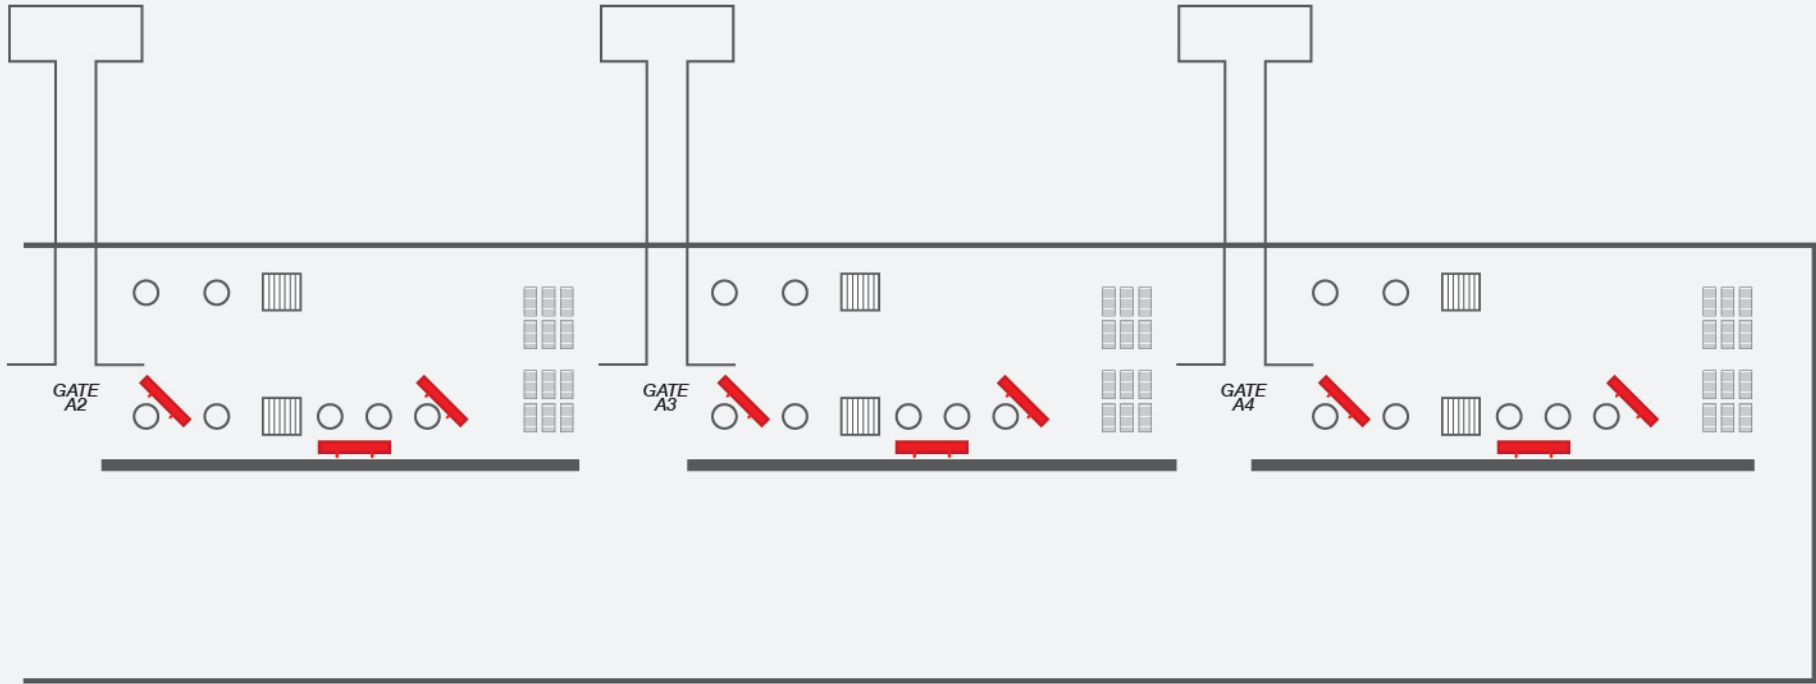

 LED TV Piller 55"
14 Unit

DEPARTURE HALL

LEGEND

-  LED TV
-  Piller 55"
- 2 Unit

ARRIVAL HALL

LEGEND

 LED TV Pillar 55"
10 Unit (New)

BAGGAGE AREA (DOMESTIC / INTERNATIONAL)

VIP ROOM

LEGEND

-  LED TV Flexible Standee 55" 5 Unit
-  LED TV Hanging 55" 3 Unit

BOARDING GATE (DOMESTIC)

BOARDING GATE (INTERNATIONAL)

LEGEND

-  LED TV Pillar 55"
6 Unit
-  LED TV Hanging 55"
3 Unit

BOARDING GATE (INTERNATIONAL)