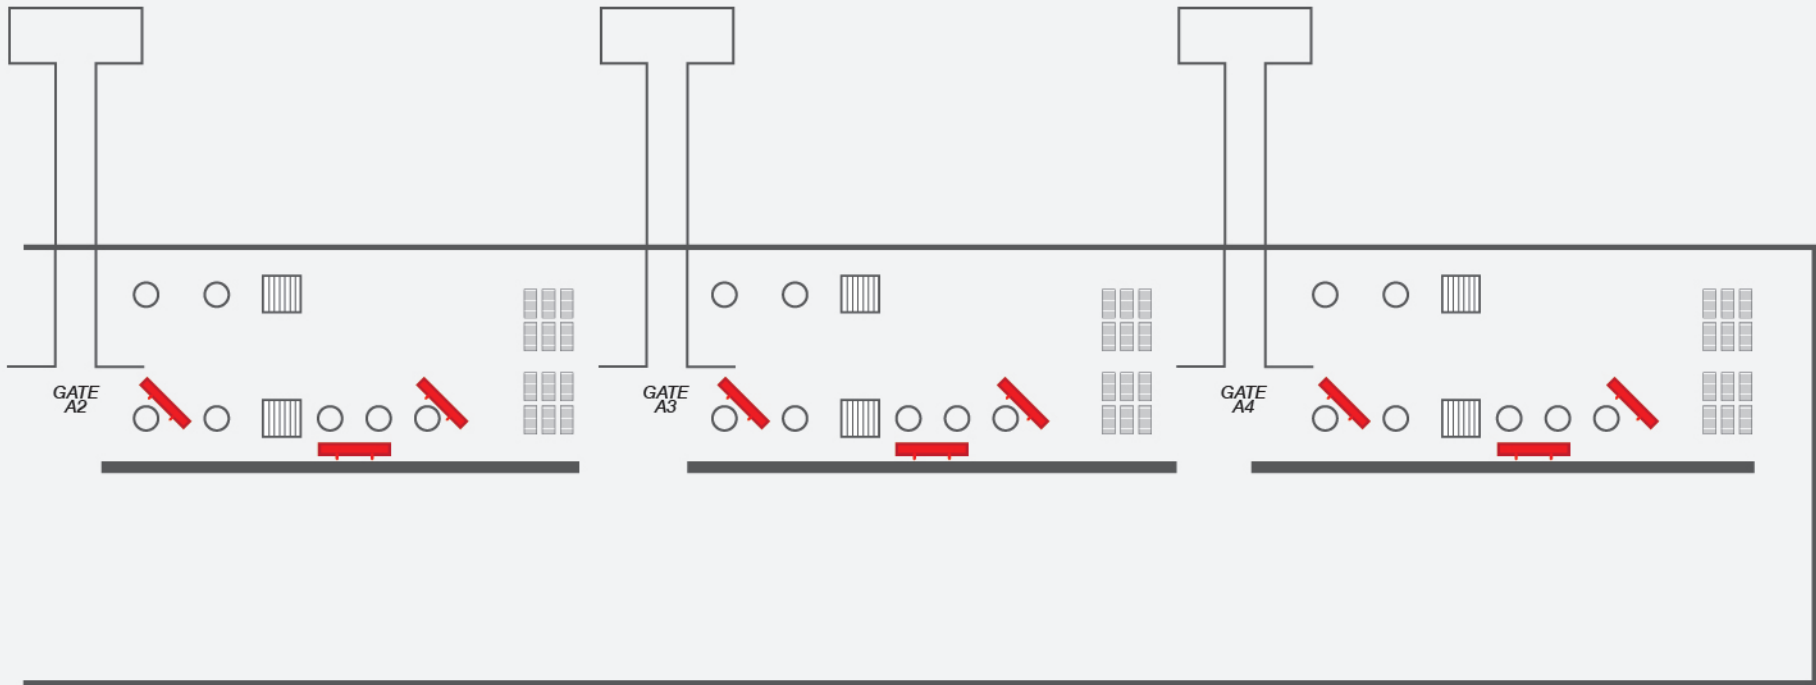

BOARDING GATE (INTERNATIONAL)

LEGEND

LED TV Pillar 55"
6 Unit

LED TV
Hanging 55"
3 Unit

BOARDING GATE (INTERNATIONAL)