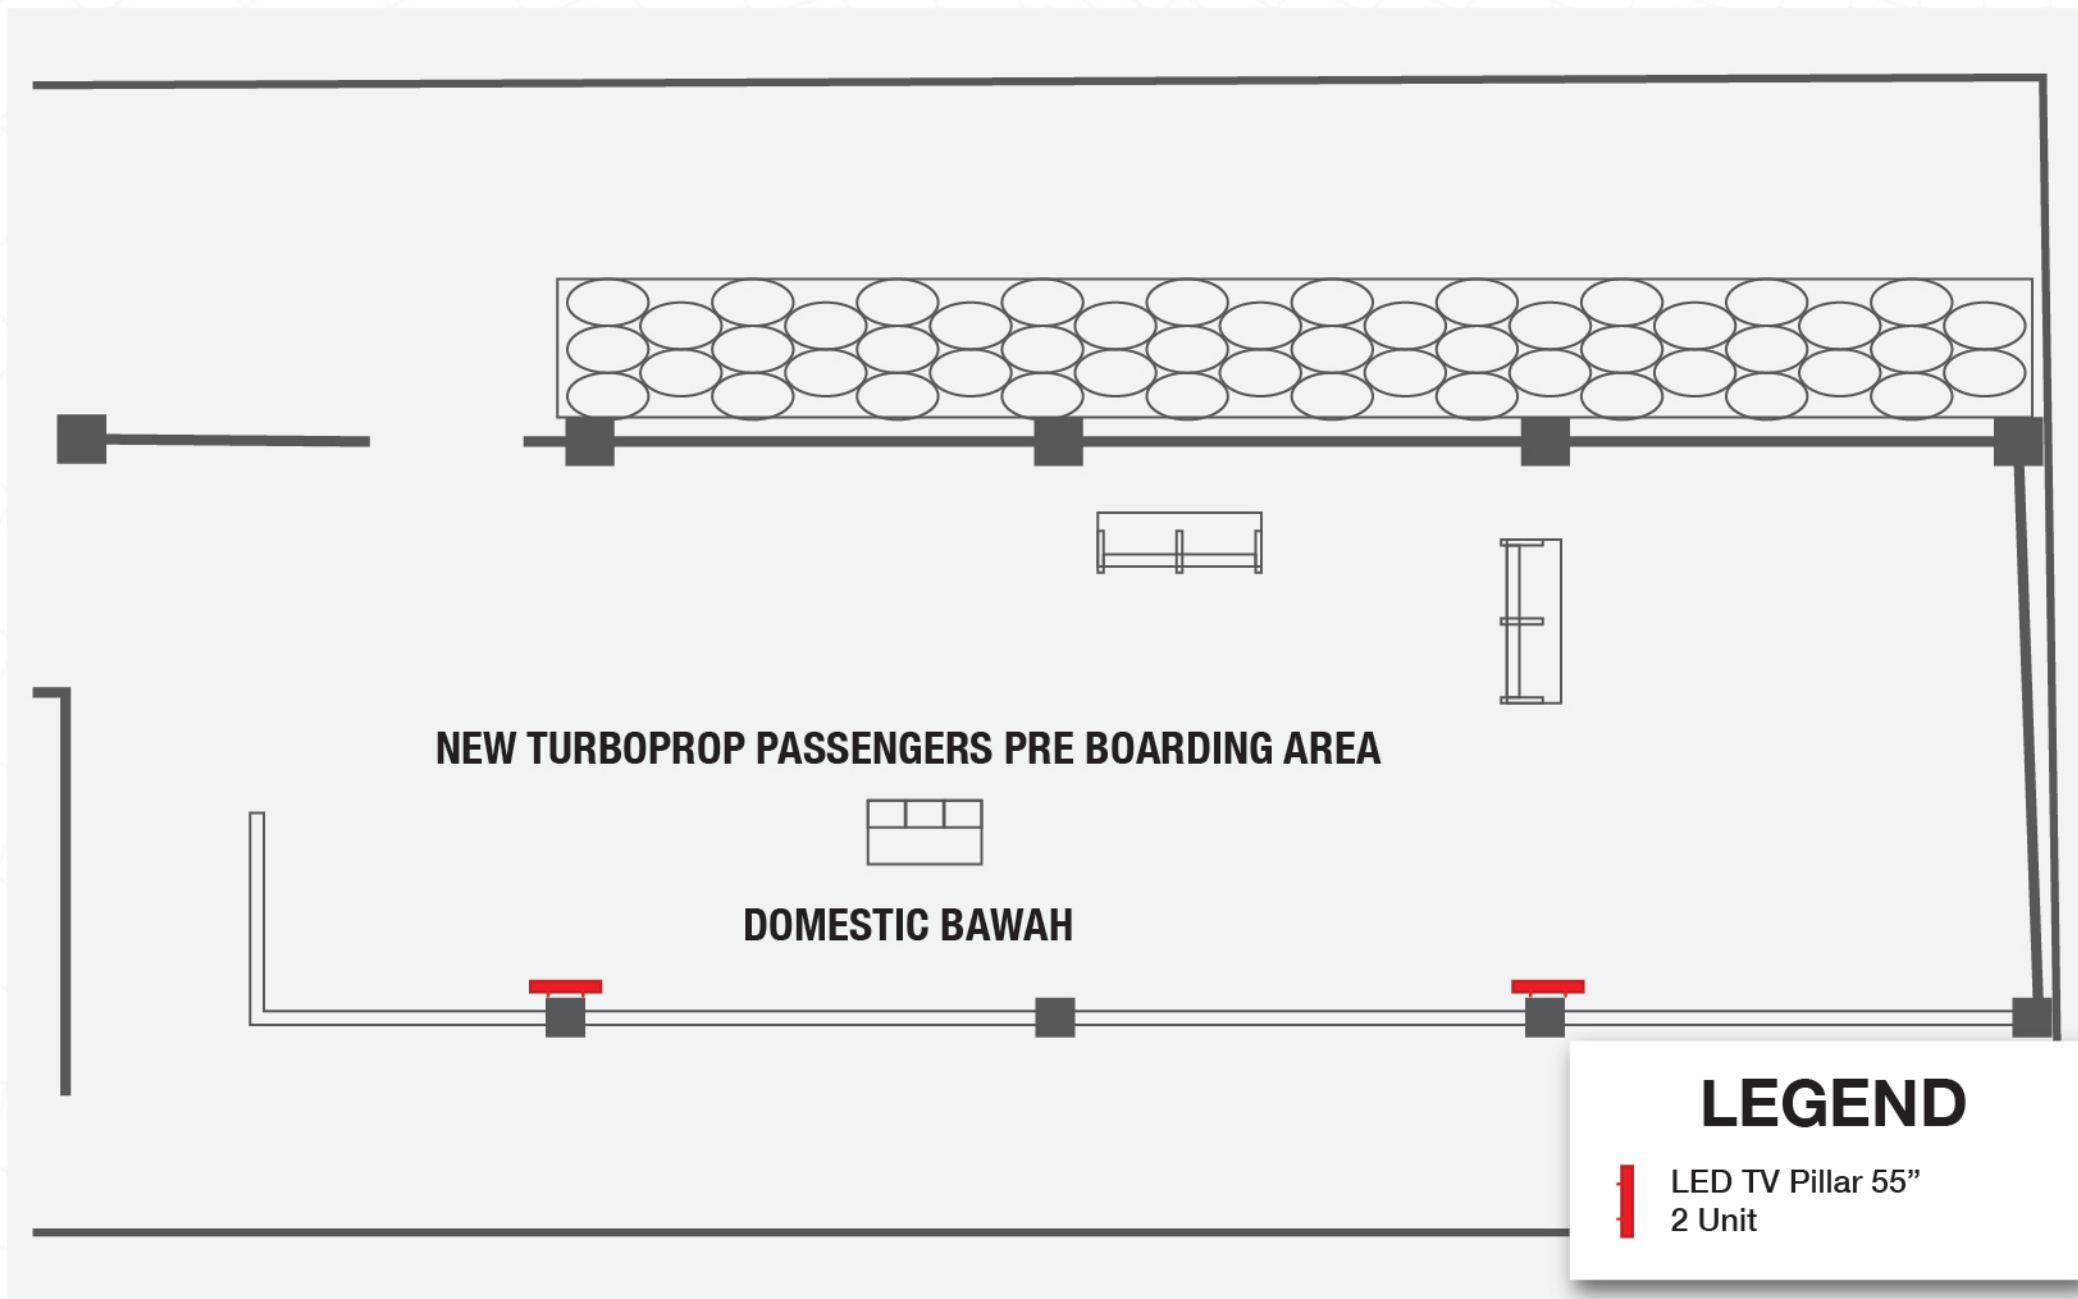

BOARDING GATE (DOMESTIC)

FOOD COURT

LEGEND

-  LED TV Standee 55" 3 Unit
-  LED TV Pillar 55" 3 Unit

BOARDING GATE (DOMESTIC)

LEGEND

 LED TV Pillar 55"
6 Unit

FOOD COURT

Boarding Gate

LEGEND

-  LED TV Pillar 60"
6 Unit
-  LED TV Wall Mounted 60"
9 Unit
-  Digital Signage
Wall Mounted 4ft x 12ft
3 Unit

Departure Hall

Take your brand to greater heights

PIA

RIMBUN HYBRIDTV BROADCAST SDN BHD (959703-D)

LEGEND

 LED TV Pillar 65"
4 Unit

DEPARTURE HALL

LEGEND

 LED TV Standee 65"
8 Unit

BOARDING GATE (DOMESTIC)

BAGGAGE AREA (DOMESTIC)

ARRIVAL HALL

NEW TURBOPROP PASSENGERS PRE BOARDING AREA

DOMESTIC BAWAH

LEGEND

**LED TV Pillar 55"
2 Unit**

DOMESTIC DEPARTURE GATE (BOTTOM)