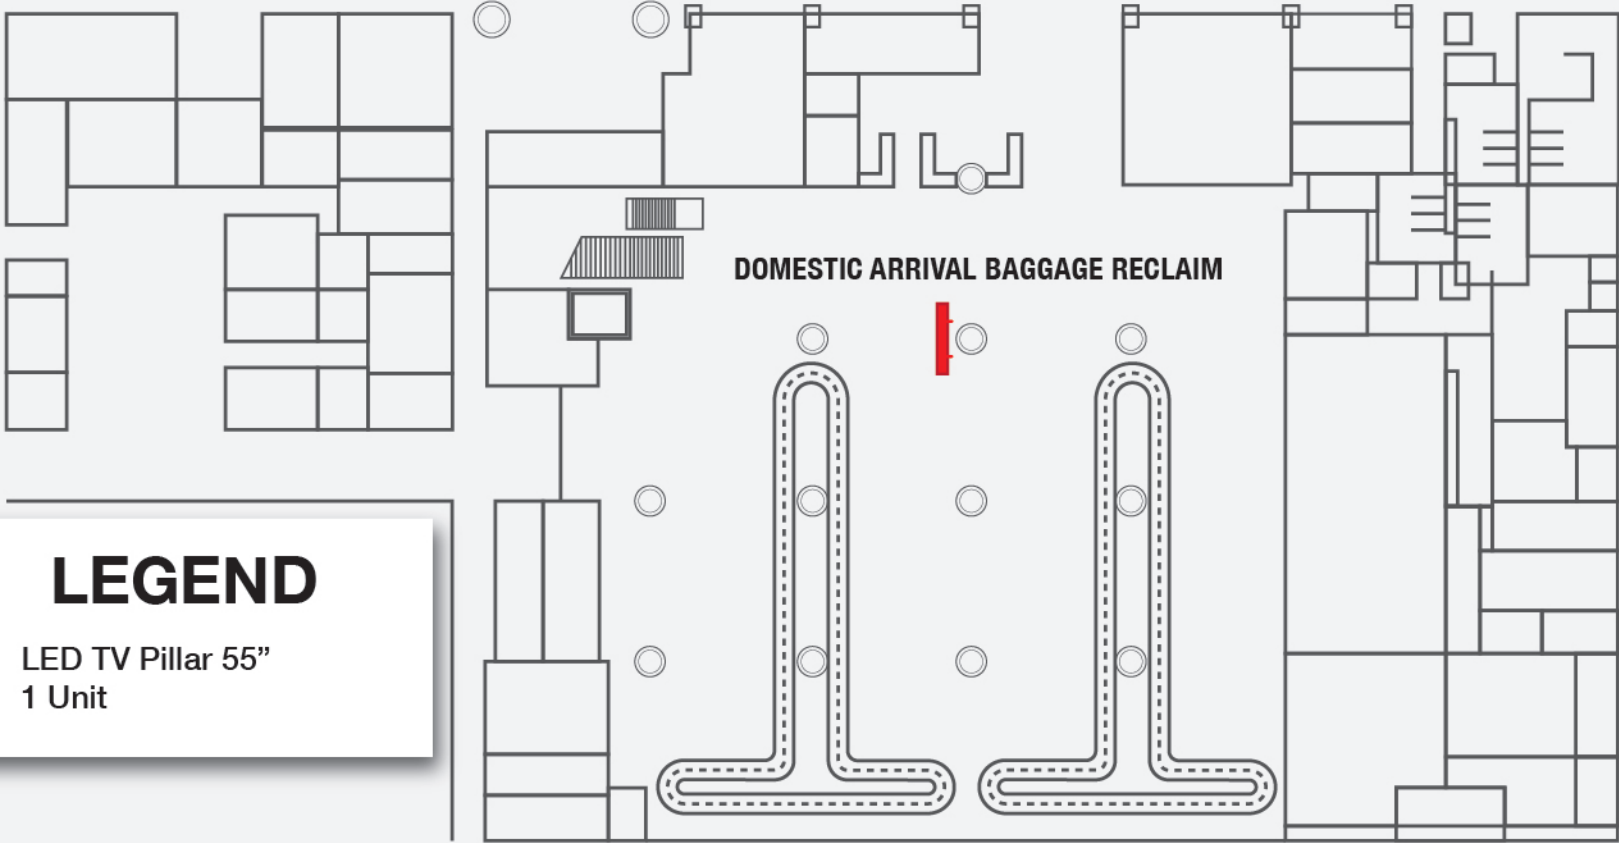

KCH

RIMBUN HYBRIDTV BROADCAST SDN BHD (959703-D)

LEGEND

 LED TV
 Standee 55"
 5 Unit

ARRIVAL HALL

INTERNATIONAL ARRIVAL

LEGEND

 LED TV Pillar 60"
2 Unit

BAGGAGE AREA (DOMESTIC/INTERNATIONAL)

DOMESTIC ARRIVAL

LEGEND

 LED TV Pillar 55"
1 Unit

BAGGAGE AREA (DOMESTIC WITHIN SARAWAK)

BOARDING GATE (DOMESTIC/INTERNATIONAL)

LEGEND

 LED TV
 Standee 55"
 3 Unit