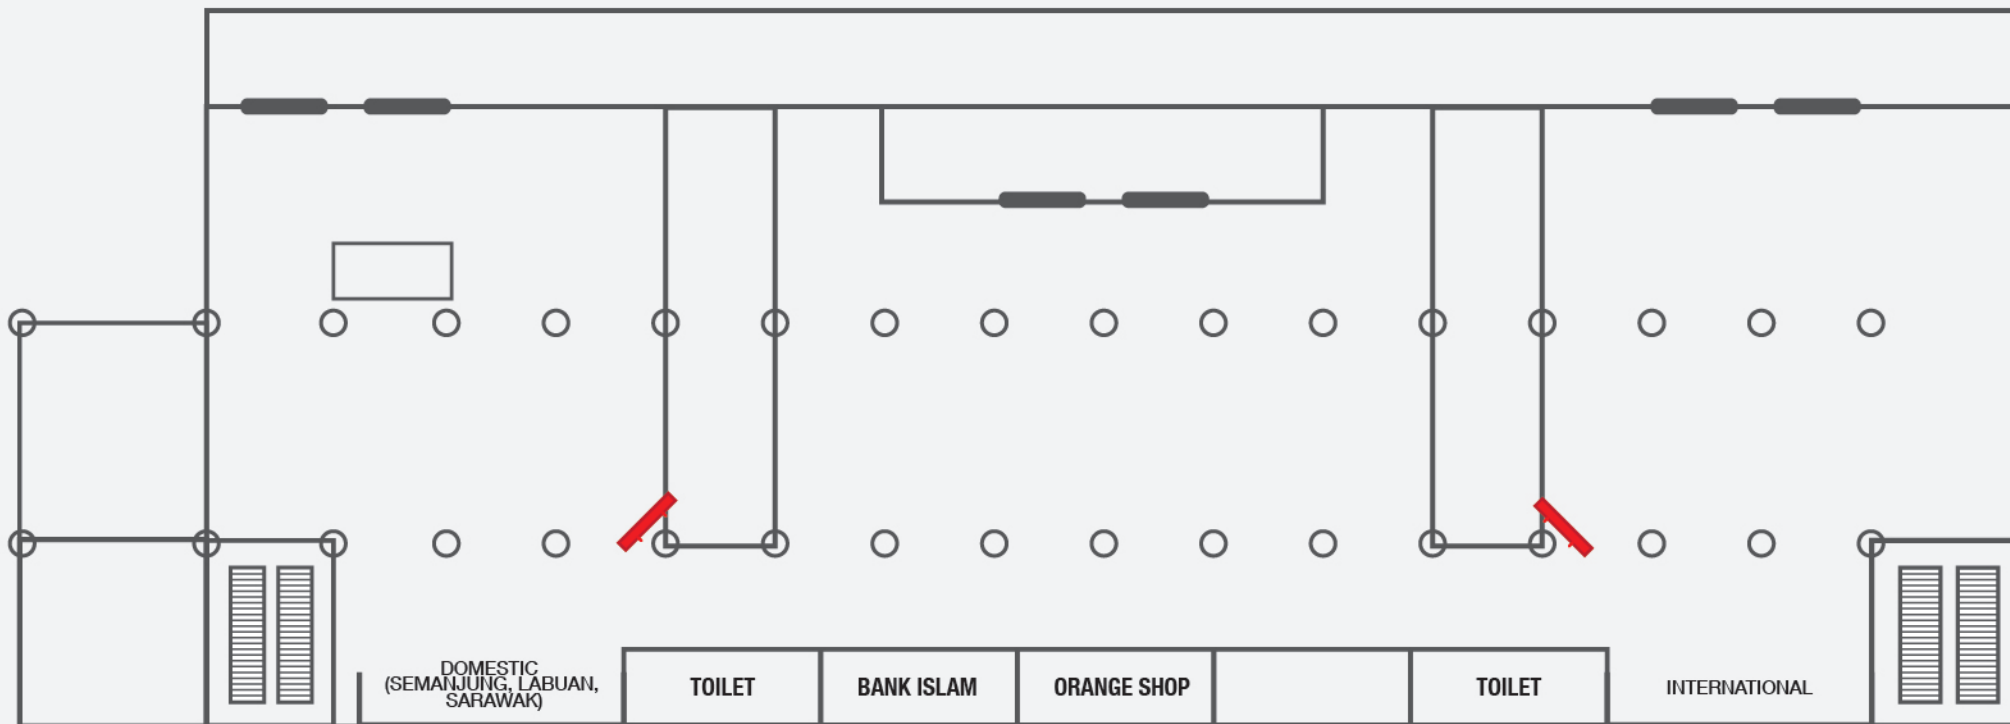

 LED TV Pillar 55" 14 Unit

DEPARTURE HALL

LEGEND

-  LED TV
-  Piller 55"
- 2 Unit

ARRIVAL HALL

LEGEND

 LED TV Pillar 55"
10 Unit (New)

BAGGAGE AREA (DOMESTIC / INTERNATIONAL)