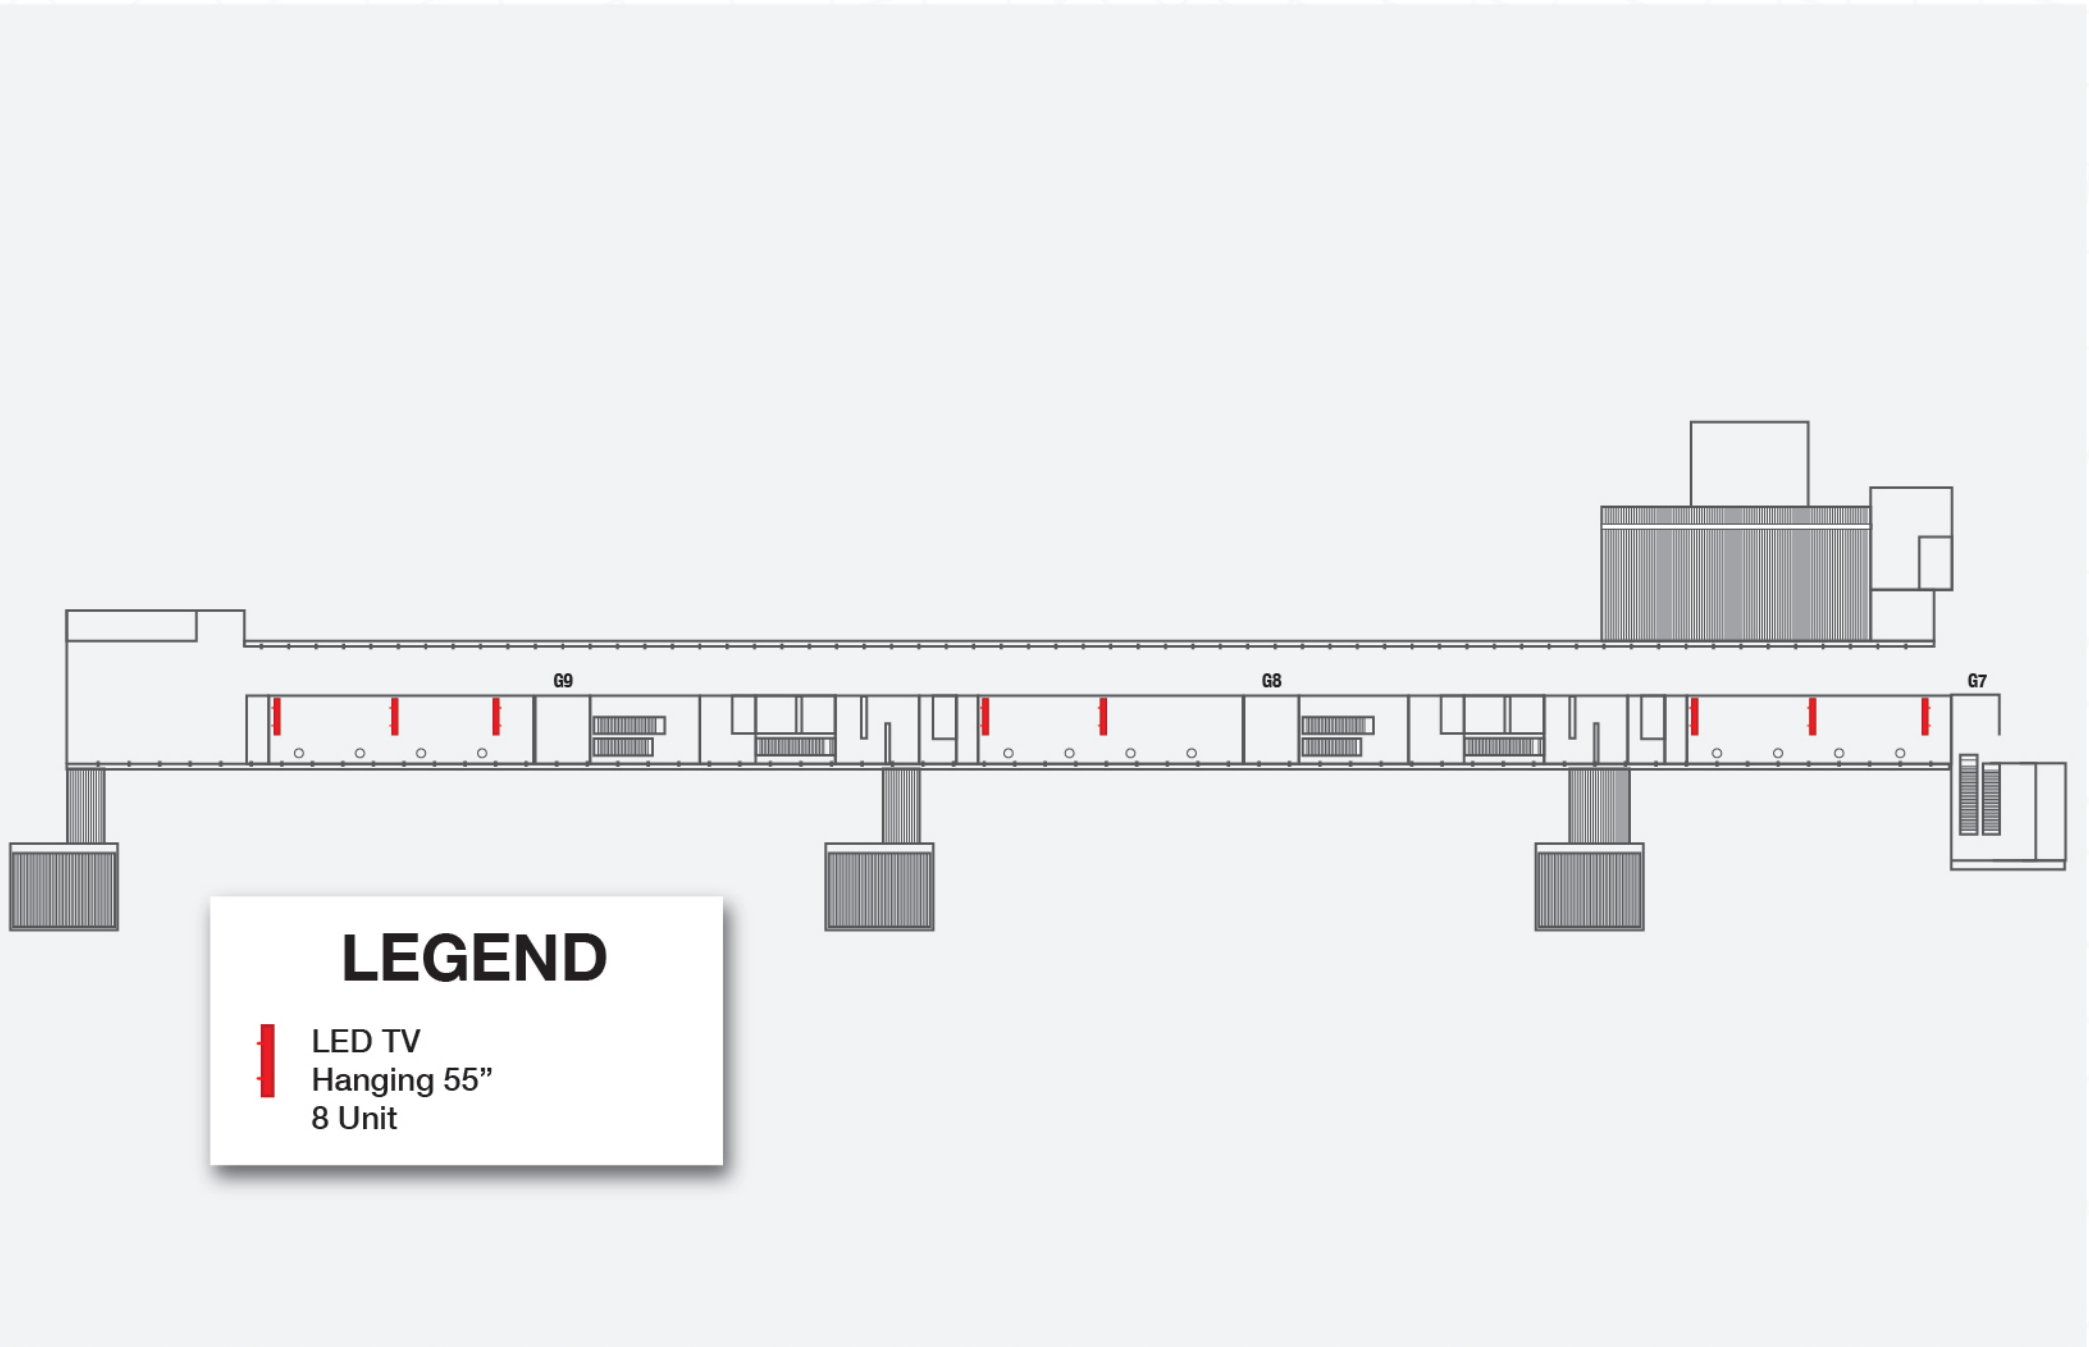

BAGGAGE AREA (DOMESTIC/INTERNATIONAL)

DOMESTIC ARRIVAL

LEGEND

 LED TV Pillar 55"
1 Unit

BAGGAGE AREA (DOMESTIC WITHIN SARAWAK)

BOARDING GATE (DOMESTIC/INTERNATIONAL)

LEGEND

 LED TV
 Standee 55"
 3 Unit

BOARDING GATE (DOMESTIC)

FOOD COURT

LEGEND

-  LED TV Standee 55" 3 Unit
-  LED TV Pillar 55" 3 Unit

BOARDING GATE (DOMESTIC)

LEGEND

 LED TV Pillar 55"
6 Unit

FOOD COURT