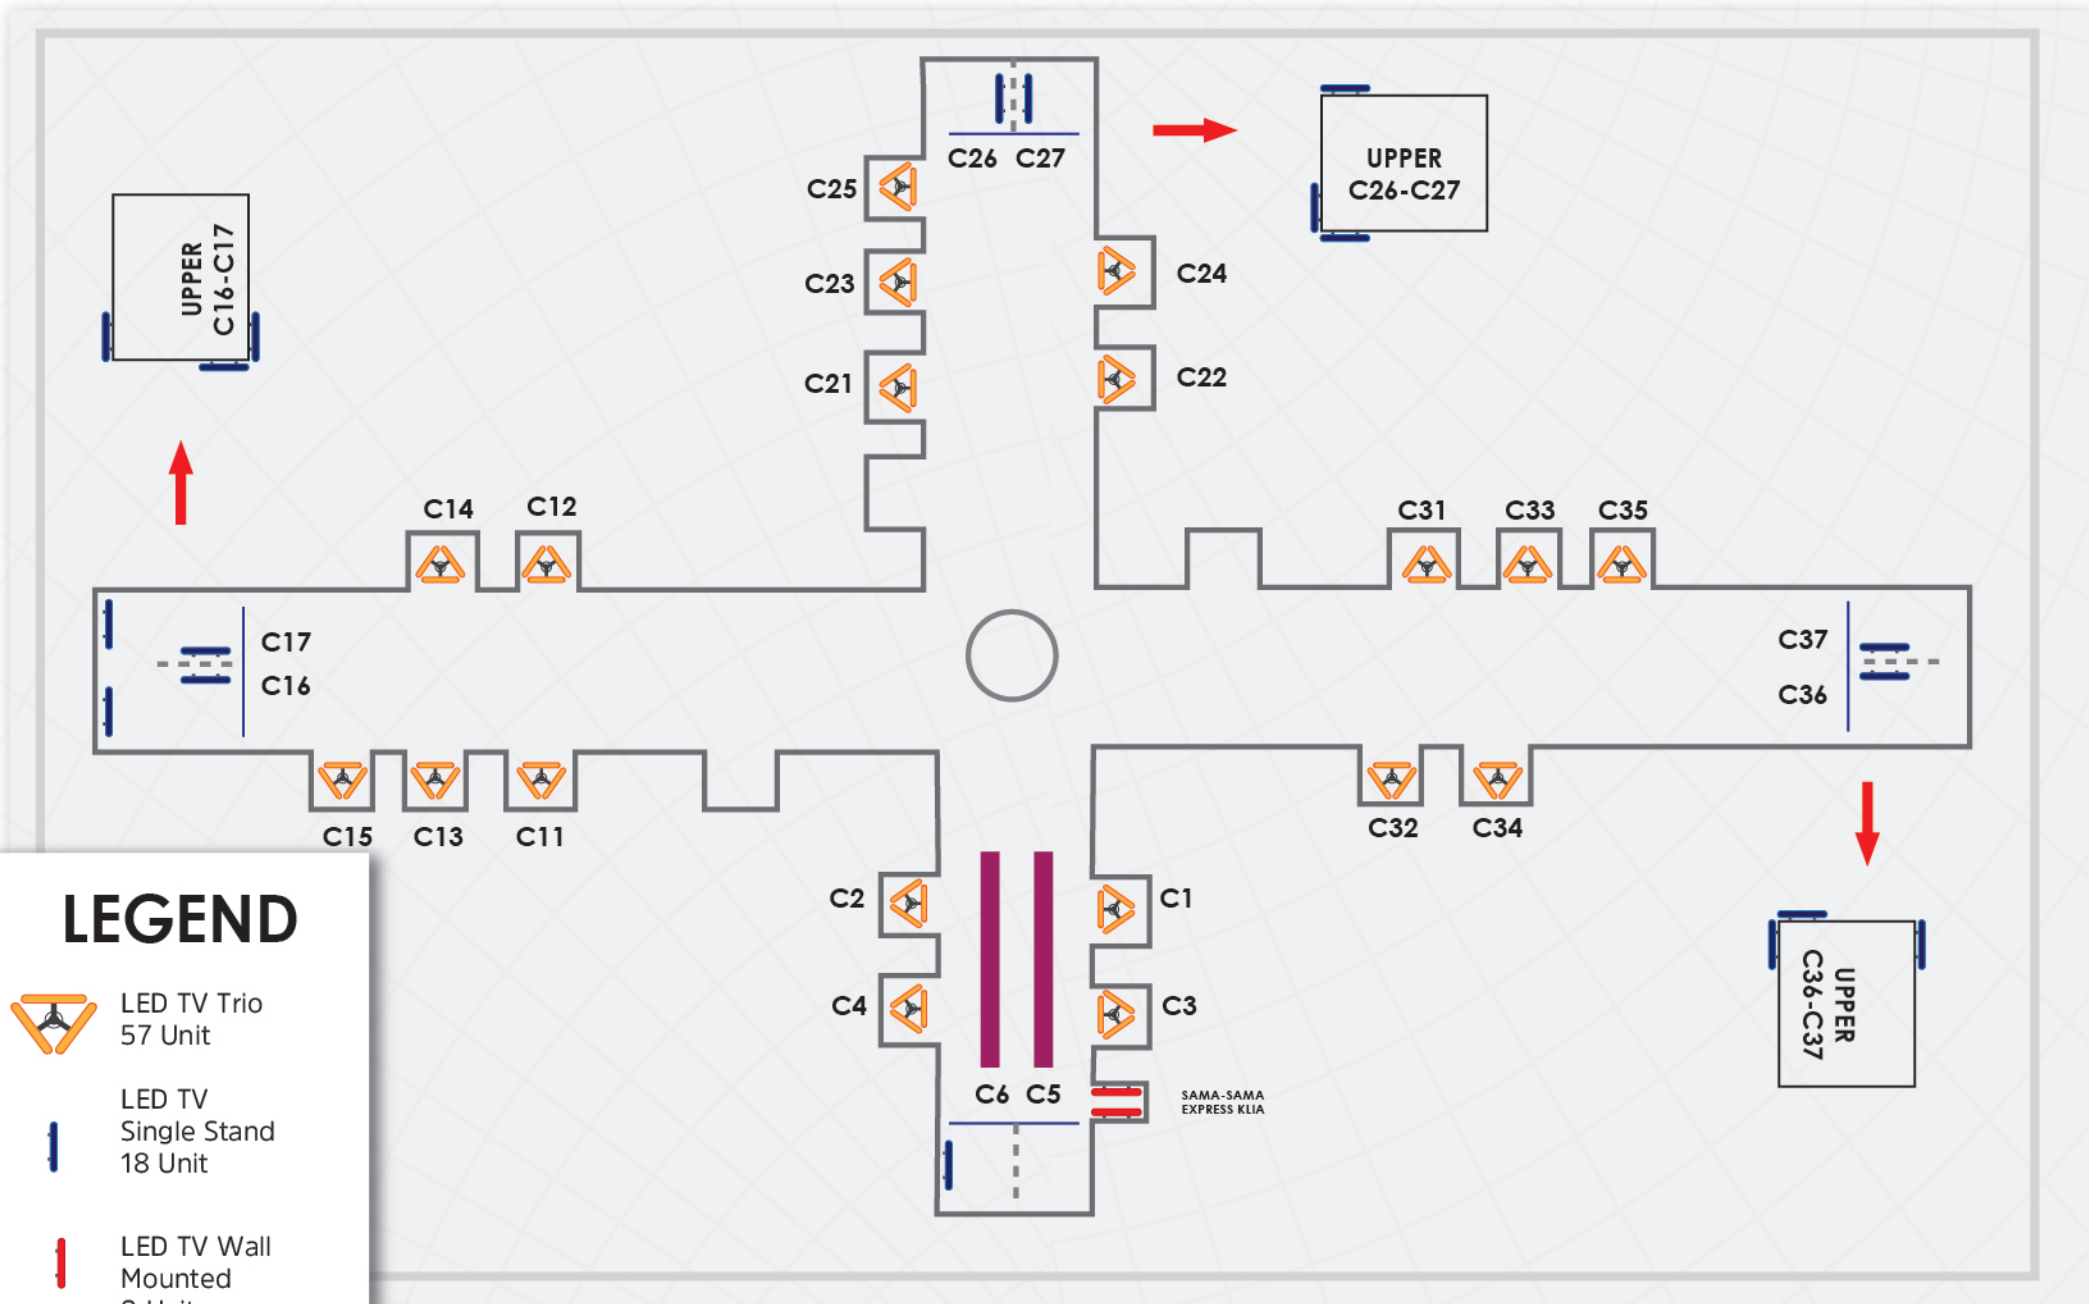

-  LED TV Wall / Pillar Mounted
34 Unit
-  LED TV Back to Back New
4 Unit
-  LED TV Standee Back to Back Old
2 Unit
-  LED TV Single Standee Back to Back Old
1 Unit

Total = 41 Unit

Arrival Hall at Level 3

LEGEND

 LED TV Pillar Mounted Size 6 Unit

Total = 6 Unit

Immigration International Arrival at Level 3

LEGEND

LED TV Pillar
Mounted Size
42 Unit

Total = 42 Unit

Contact Pier (Domestic) Level 3

LEGEND

-  LED TV Trio
57 Unit
-  LED TV
Single Stand
18 Unit
-  LED TV Wall
Mounted
2 Unit

Total = 77 Unit

Satellite Building Passenger (International) Level 1

LEGEND

 LED TV Wall Mounted
1 Unit

Total = 1 Unit