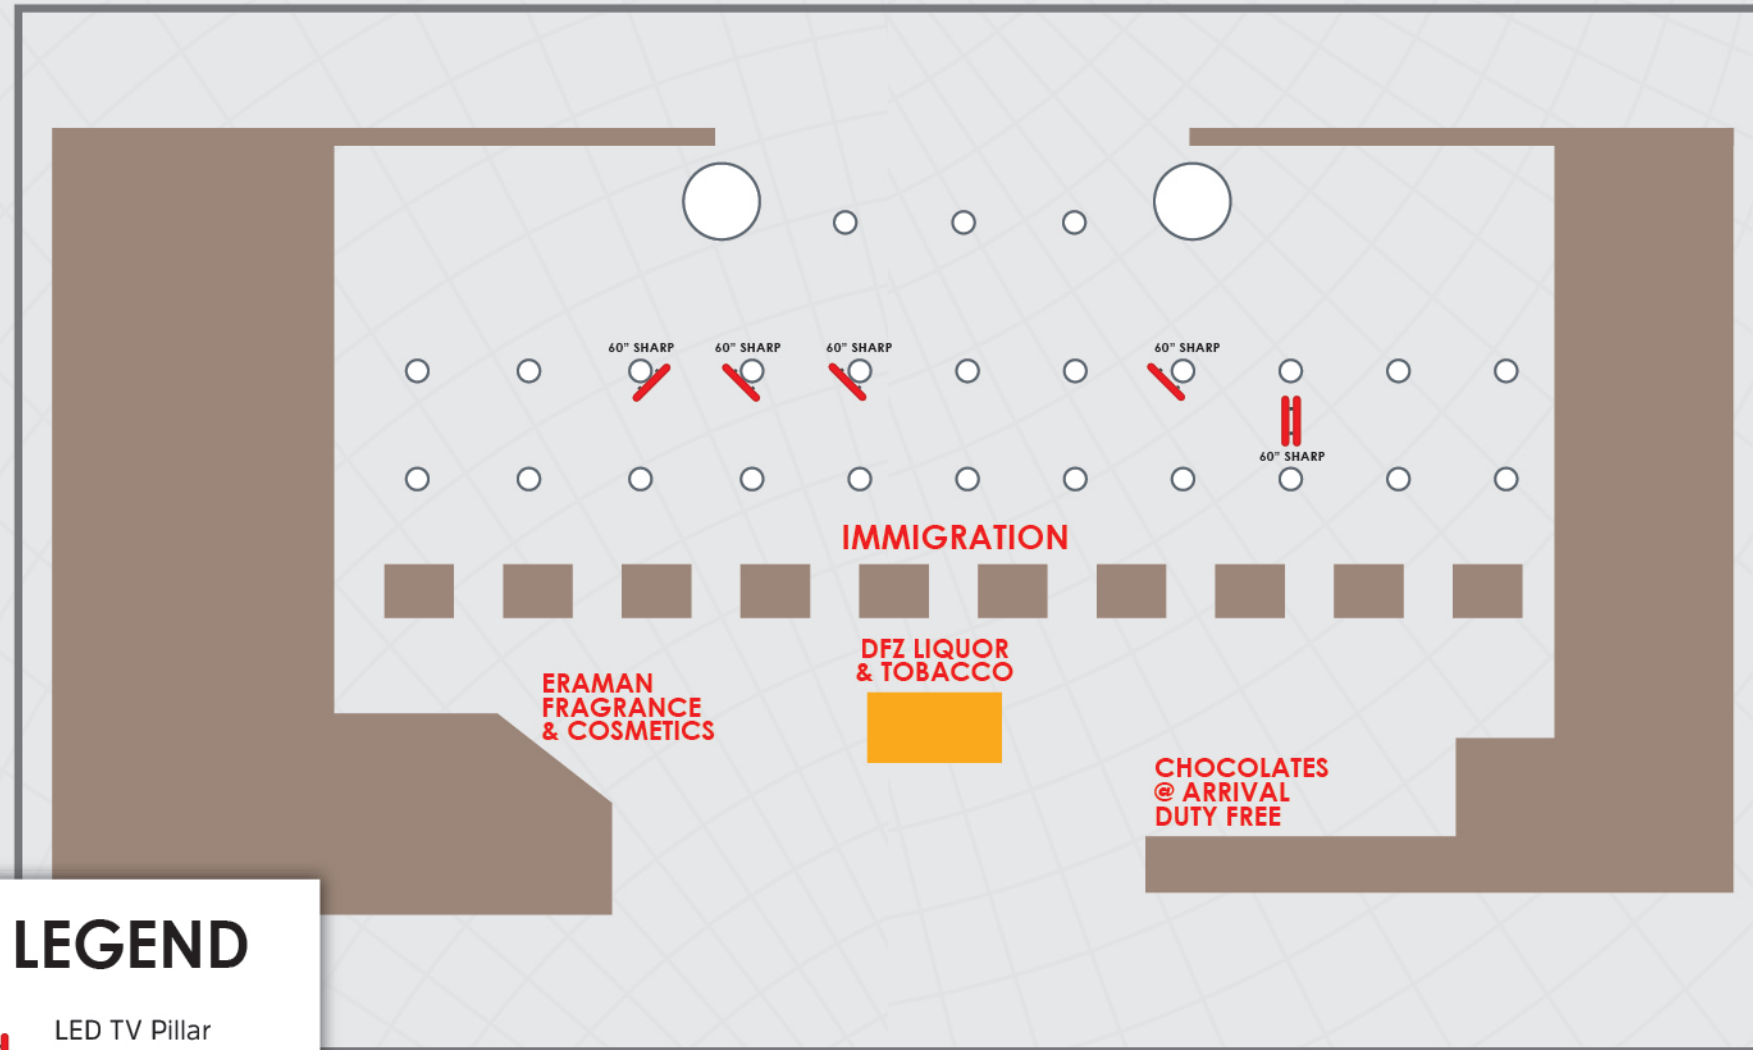

Total = 23 Unit

MAIN TERMINAL BUILDING (MTB) LEVEL 5 DEPARTURE HALL

LEGEND

 LED TV
 Single Stand
 1 Unit

Total = 1 Unit

ANJUNG TINJAU Level 5

LEGEND

-  LED TV Single Stand 10 Unit
-  LED TV Wall Mounted 1 Uni

Total = 11 Unit

**VIP ROOM
Level 4**

FLOOR PLAN 2

LEGEND

 LED TV Wall/ Pillar Mounted 2 Unit

Total = 2 Unit

Level 2 (Food Garden)

LEGEND

-  LED TV Wall / Pillar Mounted
34 Unit
-  LED TV Back to Back New
4 Unit
-  LED TV Standee Back to Back Old
2 Unit
-  LED TV Single Standee Back to Back Old
1 Unit

Total = 41 Unit

Arrival Hall at Level 3

LEGEND

 LED TV Pillar Mounted Size 6 Unit

Total = 6 Unit

Immigration International Arrival at Level 3

LEGEND

LED TV Pillar
Mounted Size
42 Unit

Total = 42 Unit

Contact Pier (Domestic) Level 3