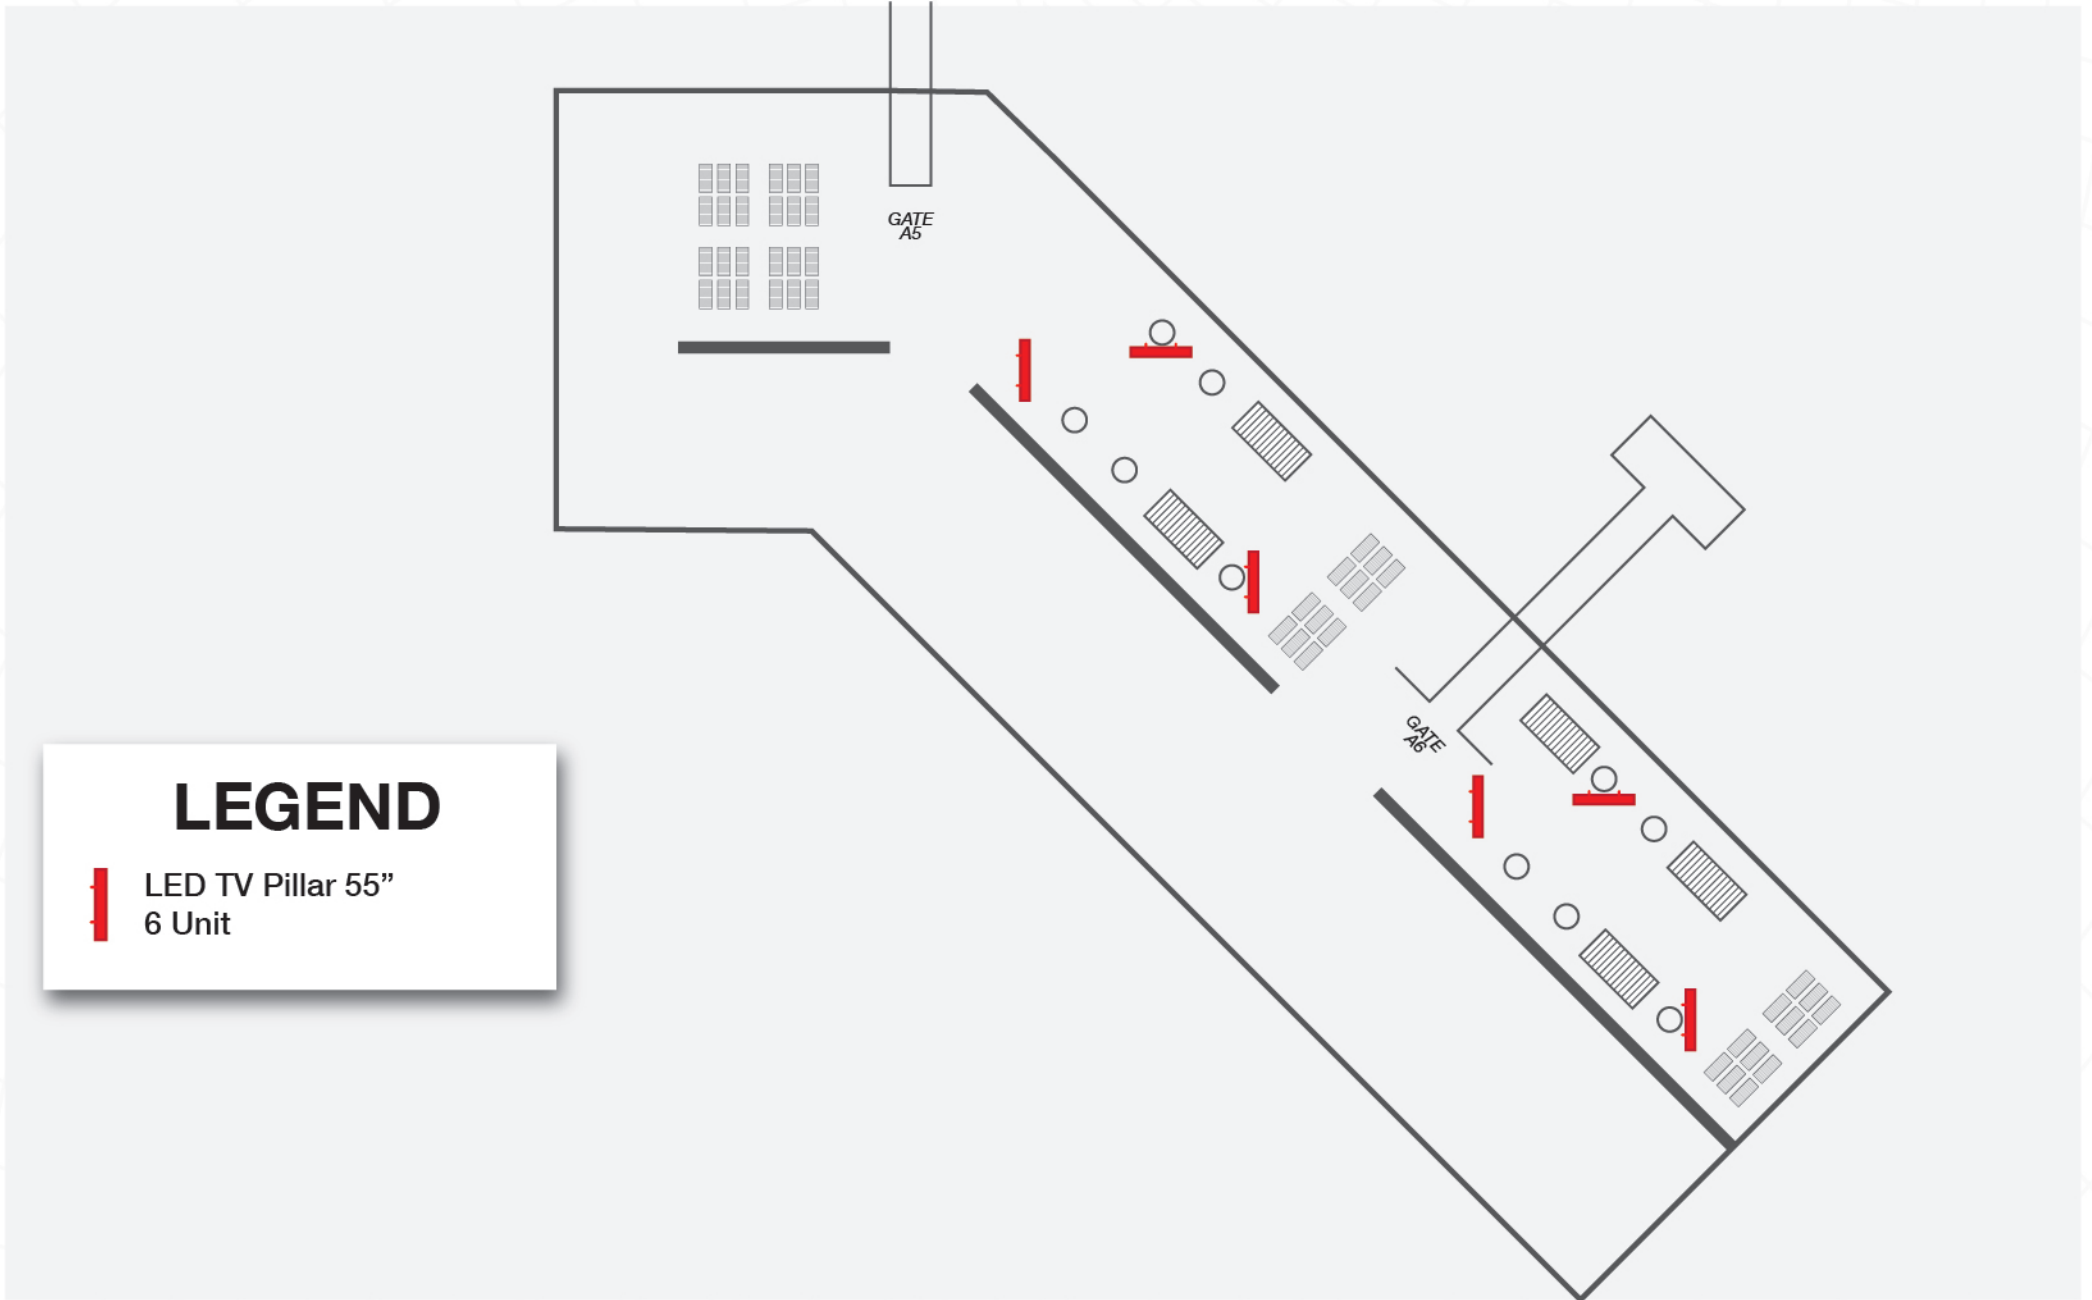

 LED TV Pillar 55" 14 Unit

DEPARTURE HALL

LEGEND

-  LED TV
-  Piller 55"
- 2 Unit

ARRIVAL HALL

LEGEND

 LED TV Pillar 55"
10 Unit (New)

BAGGAGE AREA (DOMESTIC / INTERNATIONAL)

VIP ROOM

BOARDING GATE (DOMESTIC)

BOARDING GATE (INTERNATIONAL)

LEGEND

 LED TV Pillar 55"
6 Unit

 LED TV
Hanging 55"
3 Unit

BOARDING GATE (INTERNATIONAL)

Take your brand to greater heights