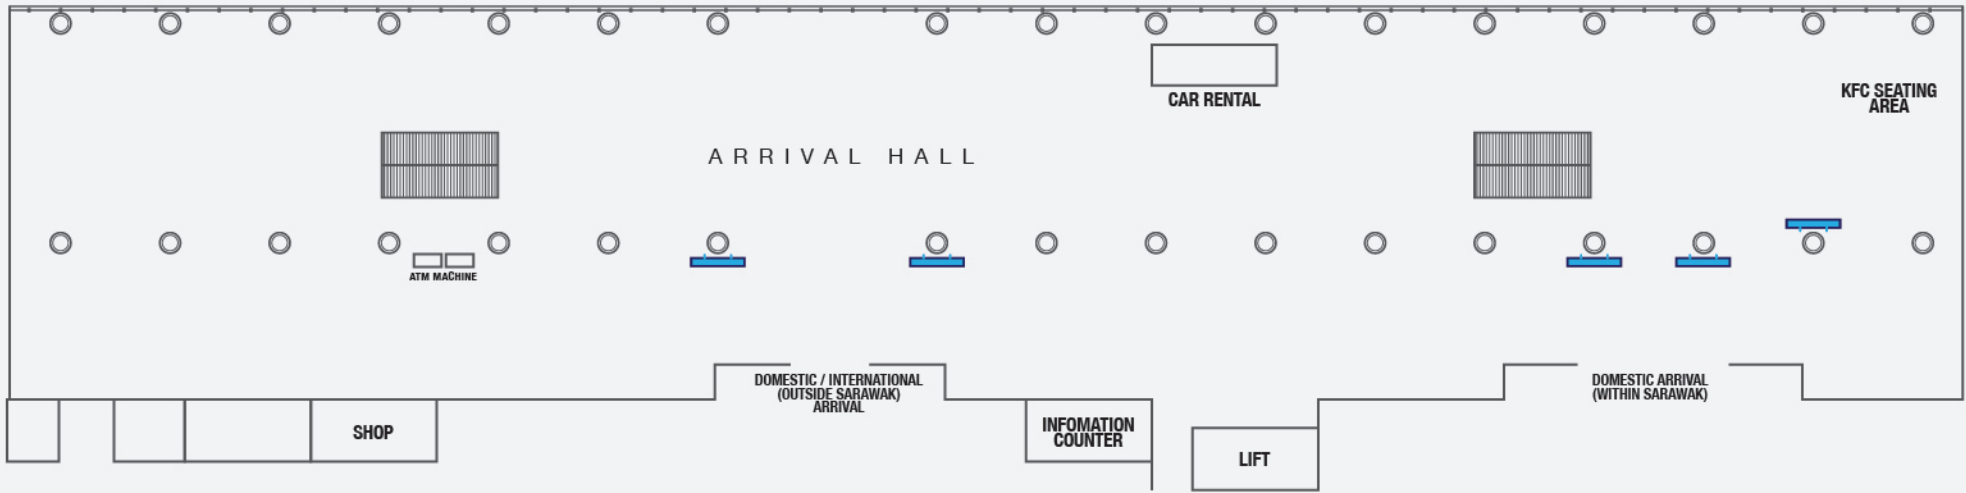

LEGEND

LED TV
Standee 55"
5 Unit

ARRIVAL HALL