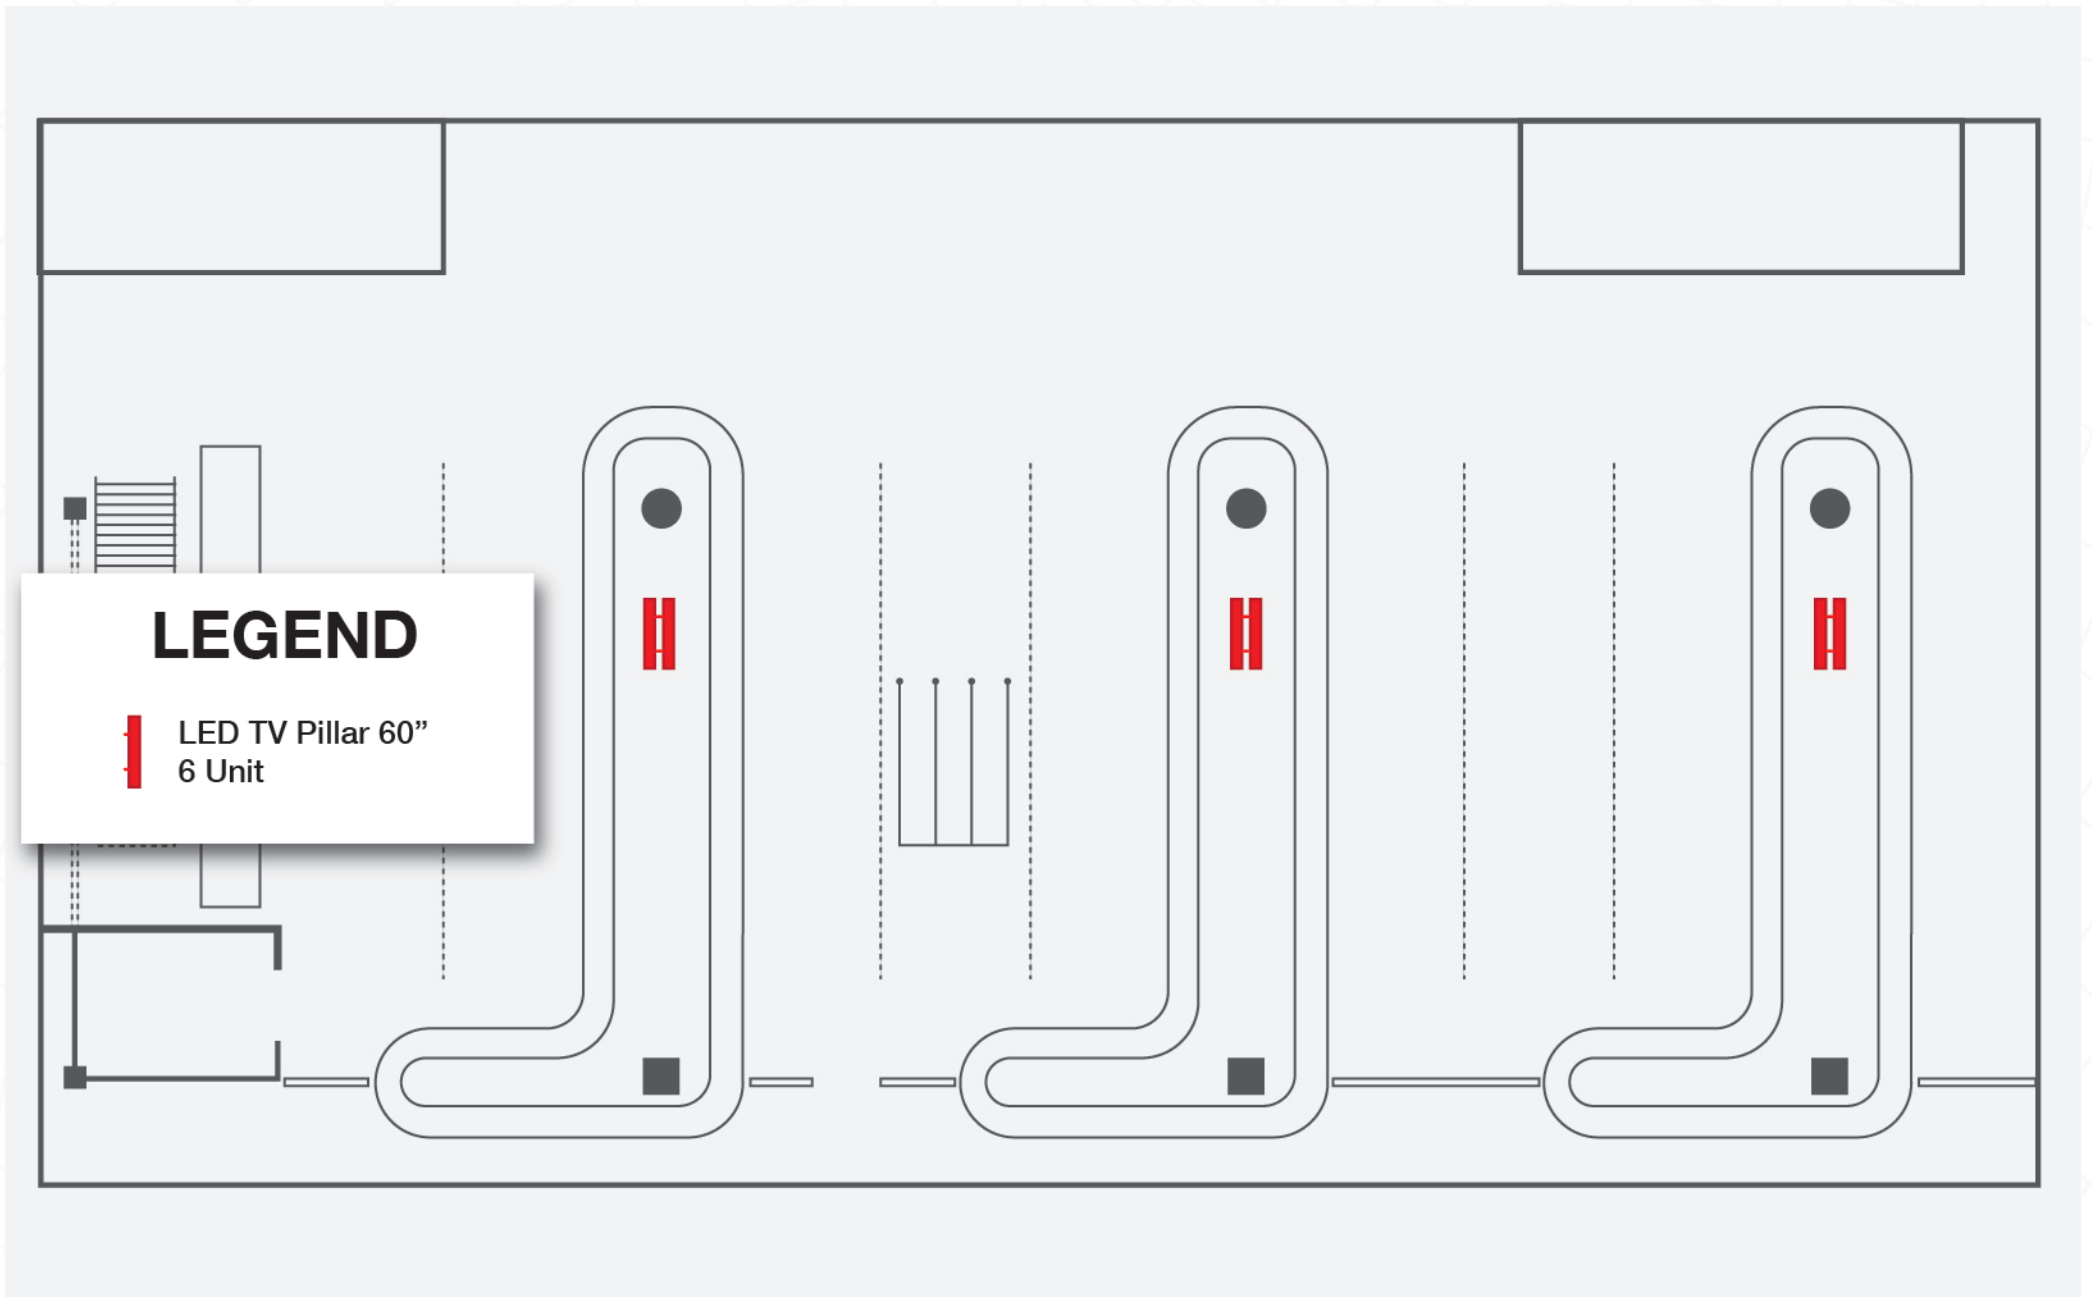

Boarding Gate

LEGEND

-  LED TV Pillar 60"
6 Unit
-  LED TV Wall Mounted 60"
9 Unit
-  Digital Signage
Wall Mounted 4ft x 12ft
3 Unit

Departure Hall

Take your brand to greater heights

PIA

RIMBUN HYBRIDTV BROADCAST SDN BHD (959703-D)

LEGEND

 LED TV Pillar 65"
4 Unit

DEPARTURE HALL

LEGEND

 LED TV Standee 65"
8 Unit

BOARDING GATE (DOMESTIC)

BAGGAGE AREA (DOMESTIC)

ARRIVAL HALL

NEW TURBOPROP PASSENGERS PRE BOARDING AREA

DOMESTIC BAWAH

LEGEND

**LED TV Pillar 55"
2 Unit**

DOMESTIC DEPARTURE GATE (BOTTOM)