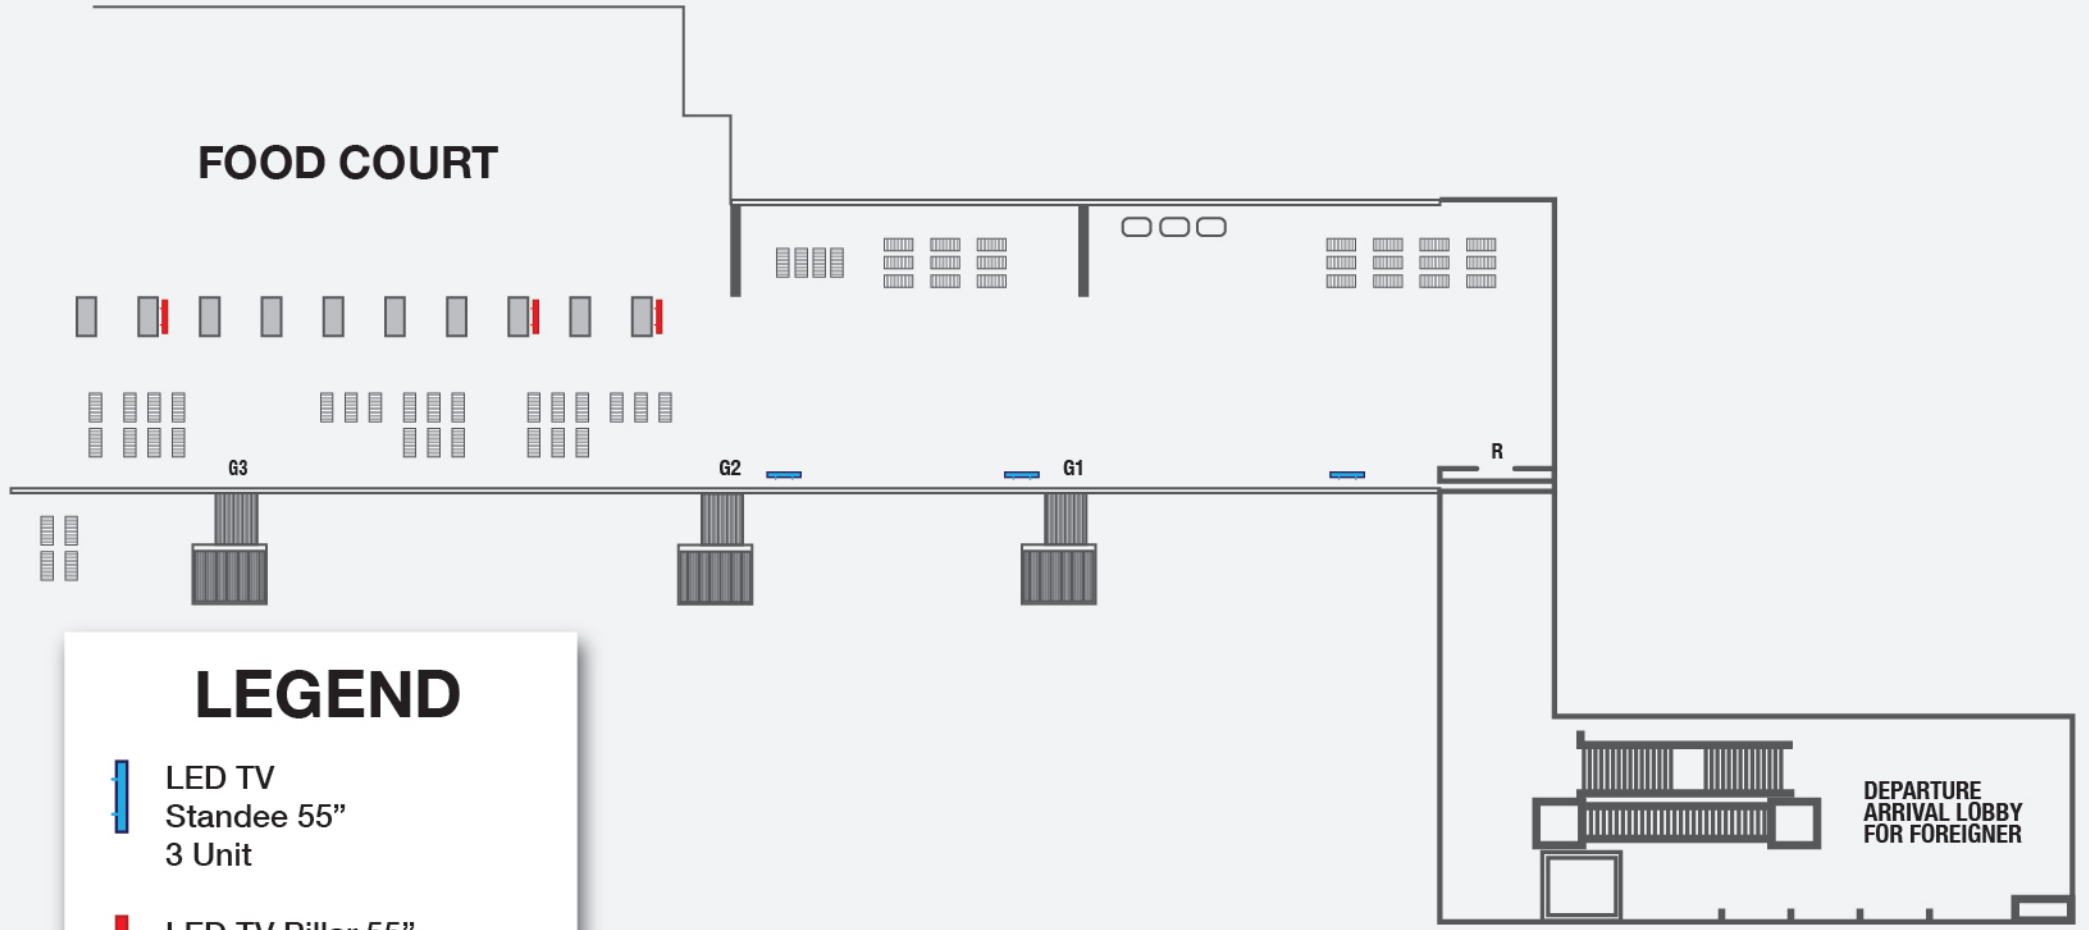

BAGGAGE AREA (DOMESTIC/INTERNATIONAL)

DOMESTIC ARRIVAL

LEGEND

 LED TV Pillar 55"
1 Unit

BAGGAGE AREA (DOMESTIC WITHIN SARAWAK)

BOARDING GATE (DOMESTIC/INTERNATIONAL)

LEGEND

 LED TV
 Standee 55"
 3 Unit

BOARDING GATE (DOMESTIC)

FOOD COURT

LEGEND

-  LED TV Standee 55" 3 Unit
-  LED TV Pillar 55" 3 Unit

BOARDING GATE (DOMESTIC)

LEGEND

 LED TV Pillar 55"
6 Unit

FOOD COURT