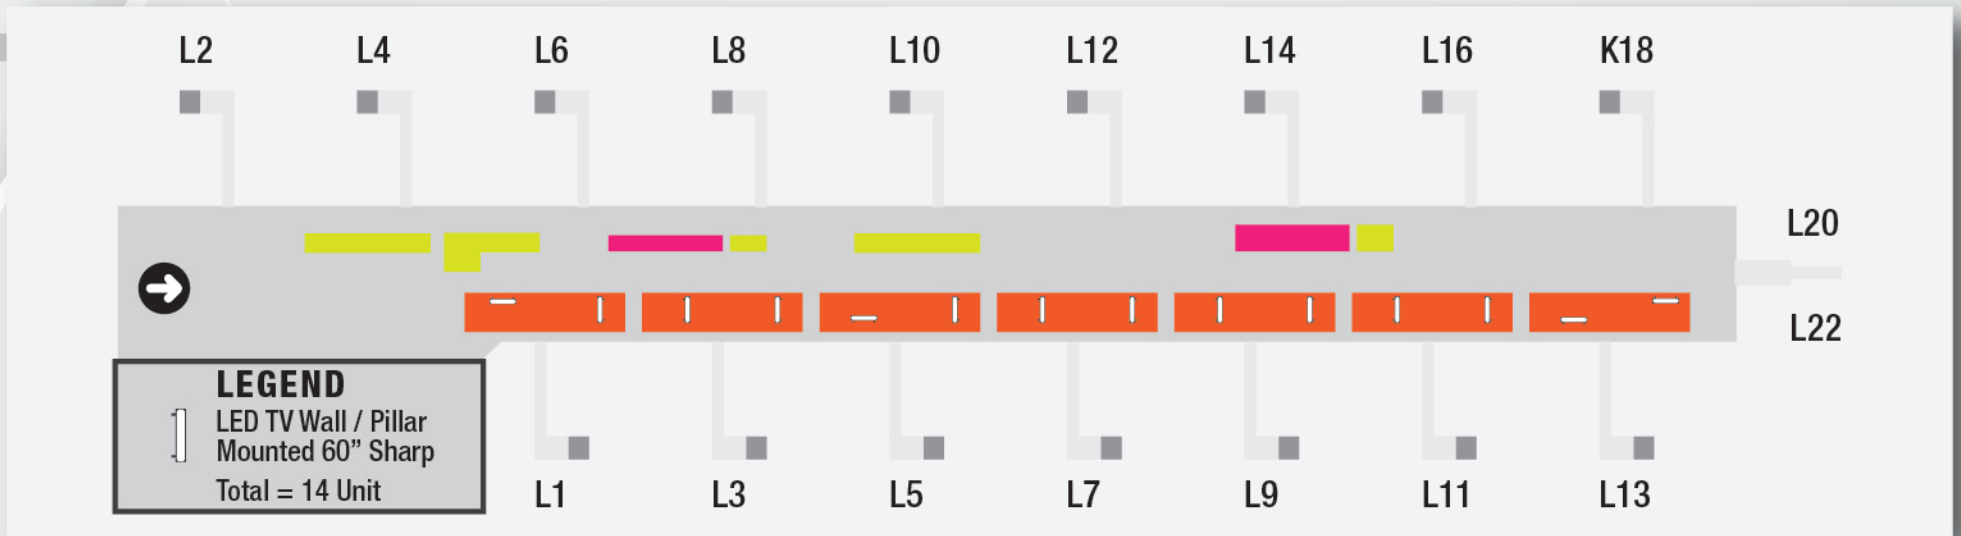

LOADING BAY / STAFF ENTRENCE

Take your brand to greater heights

KLIA 2

RIMBUN HYBRIDTV BROADCAST SDN BHD (959703-D)

PIER J (LEVEL 1A) DOMESTIC DEPARTURE / ARRIVAL

VIP LOUNGE (LEVEL 3) MAIN TERMINAL BUILDING

PIER K (LEVEL 1A) DOMESTIC & INTERNATIONAL DEPARTURE

PIER L (LEVEL 2) INTERNATIONAL DEPARTURE

PIER Q (LEVEL 1A) INTERNATIONAL DEPARTURE

PIER P (LEVEL 1A) INTERNATIONAL DEPARTURE

FOOD COURT (LEVEL 3) SATELLITE BUILDING