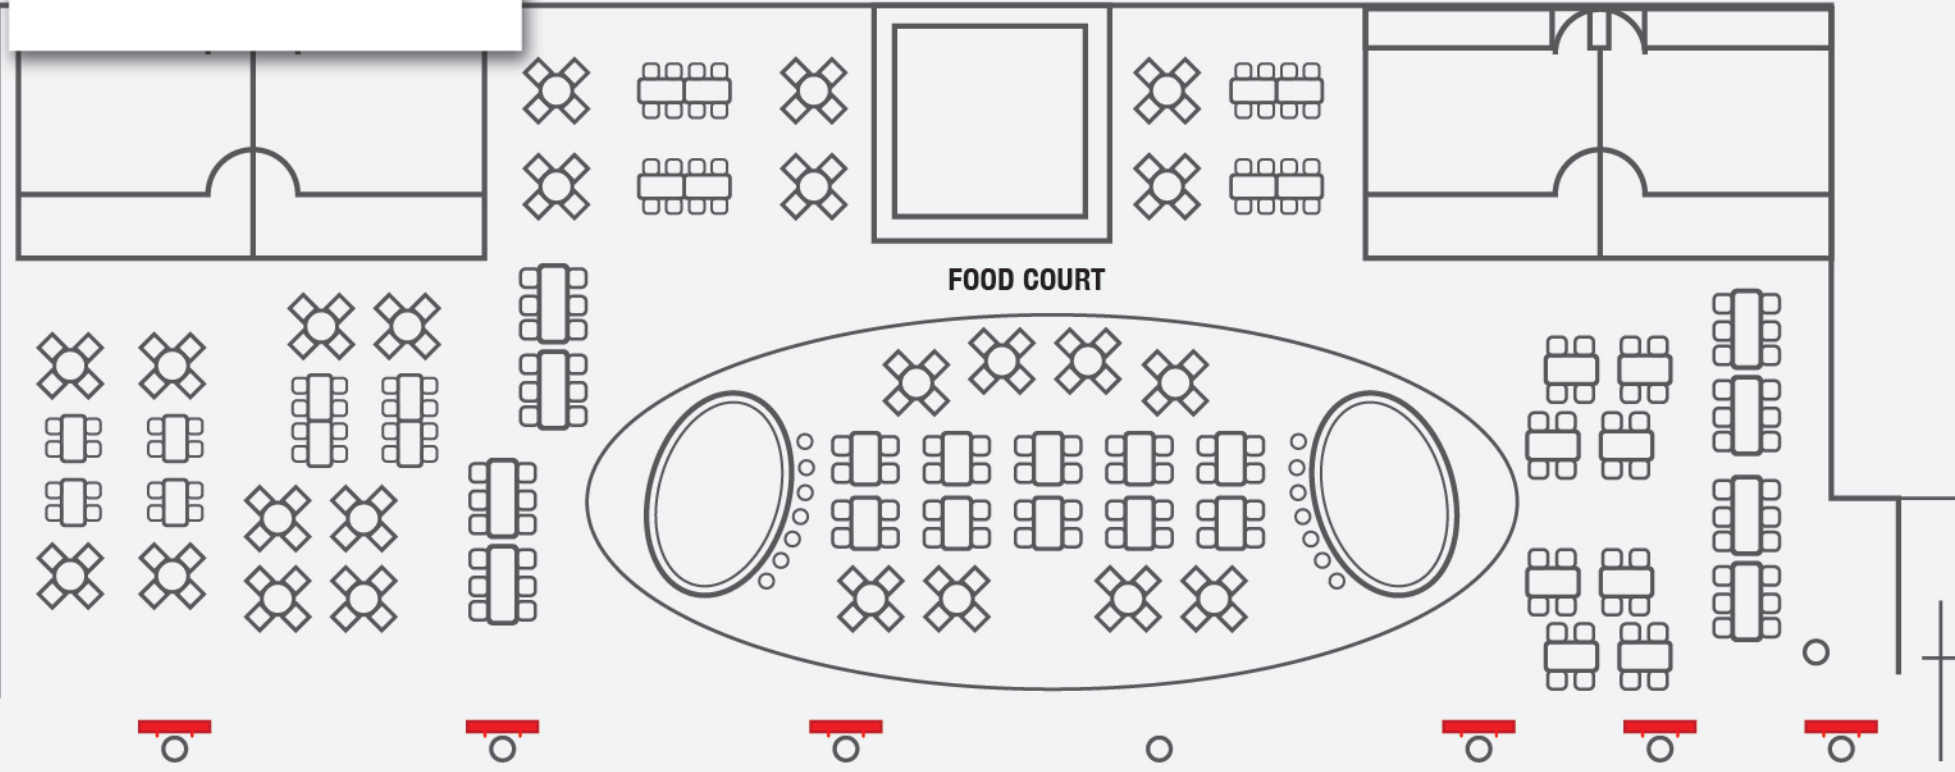

BAGGAGE AREA (DOMESTIC/INTERNATIONAL)

DOMESTIC ARRIVAL

LEGEND

 LED TV Pillar 55"
1 Unit

BAGGAGE AREA (DOMESTIC WITHIN SARAWAK)

BOARDING GATE (DOMESTIC/INTERNATIONAL)

LEGEND

 LED TV
 Standee 55"
 3 Unit

BOARDING GATE (DOMESTIC)

FOOD COURT

LEGEND

-  LED TV Standee 55" 3 Unit
-  LED TV Pillar 55" 3 Unit

BOARDING GATE (DOMESTIC)

LEGEND

 LED TV Pillar 55"
6 Unit

FOOD COURT