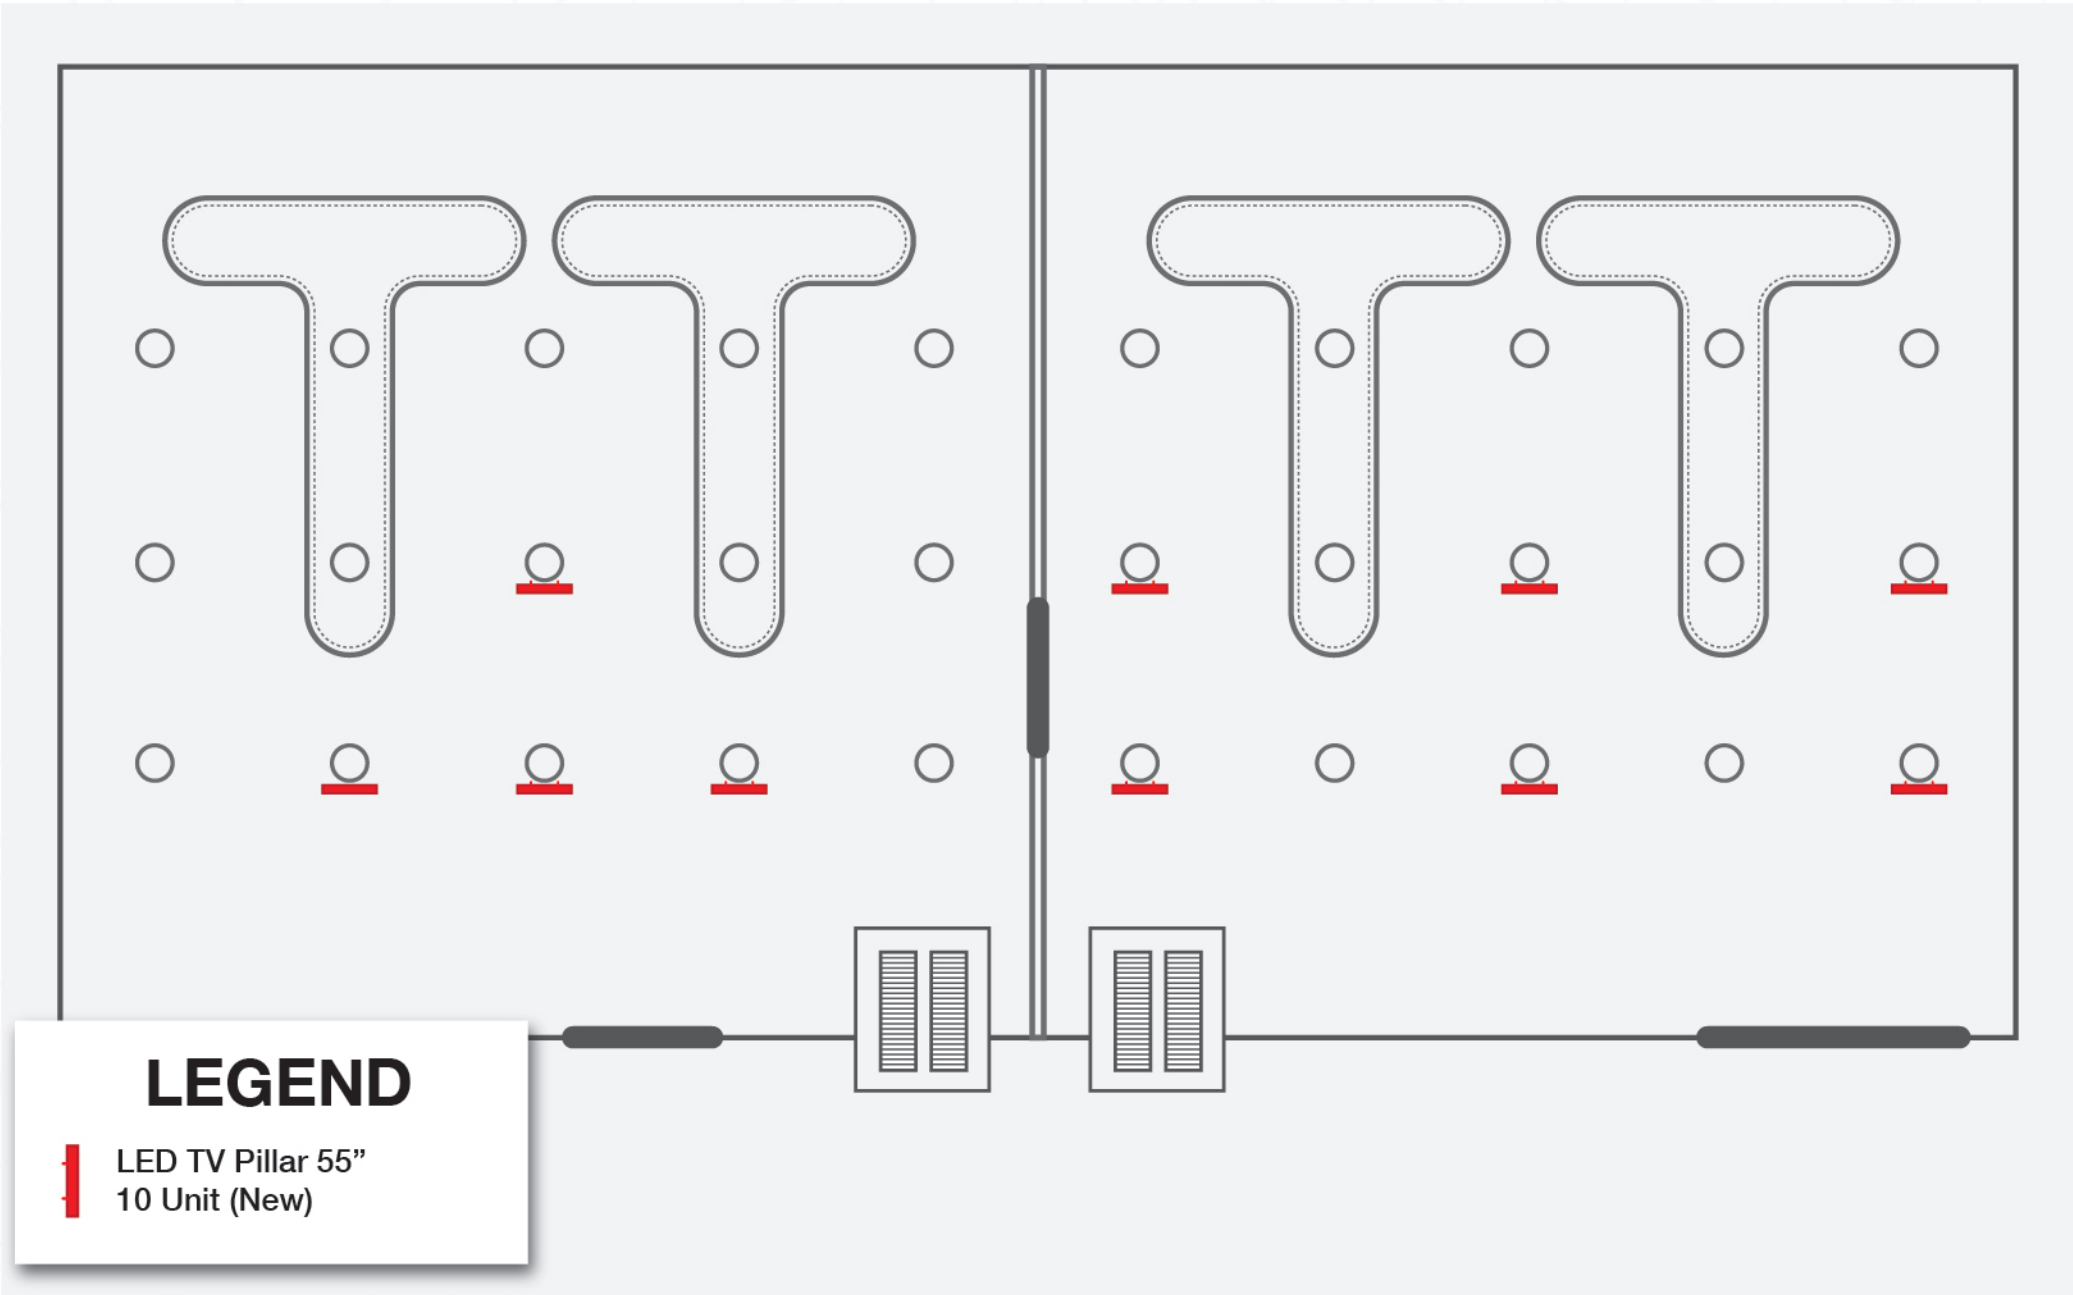

 LED TV Pillar 55" 14 Unit

DEPARTURE HALL

LEGEND

-  LED TV
-  Piller 55"
- 2 Unit

ARRIVAL HALL

LEGEND

 LED TV Pillar 55"
10 Unit (New)

BAGGAGE AREA (DOMESTIC / INTERNATIONAL)

VIP ROOM

BOARDING GATE (DOMESTIC)

BOARDING GATE (INTERNATIONAL)

LEGEND

 LED TV Pillar 55"
6 Unit

 LED TV
Hanging 55"
3 Unit

BOARDING GATE (INTERNATIONAL)

Take your brand to greater heights