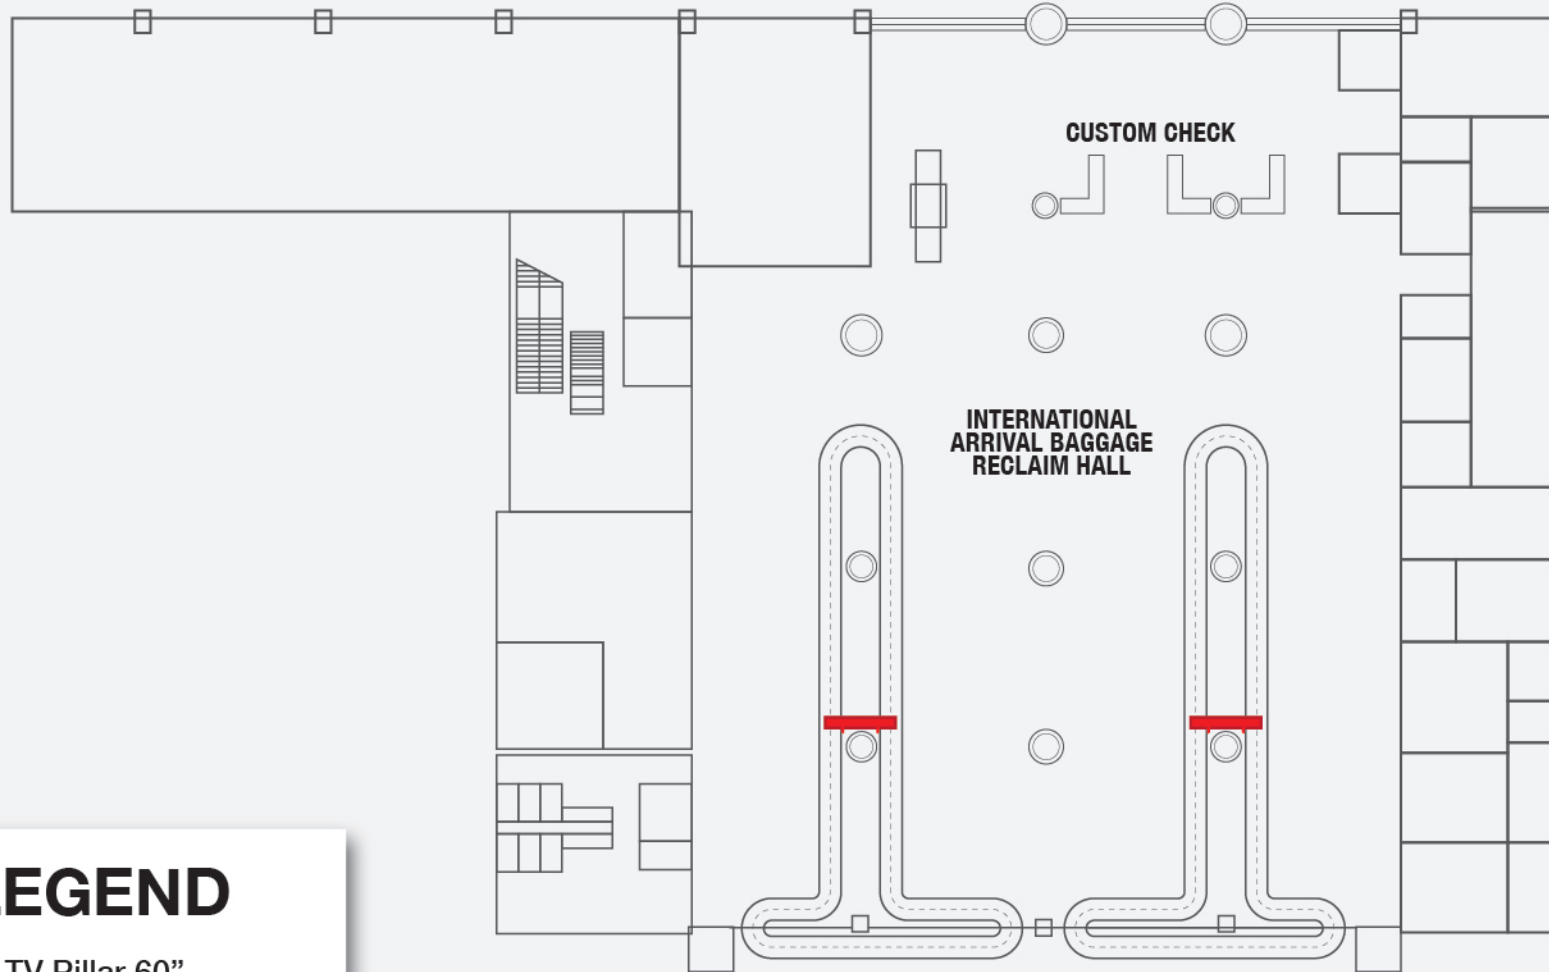

VIP ROOM

BOARDING GATE (DOMESTIC)

BOARDING GATE (INTERNATIONAL)

LEGEND

 LED TV Pillar 55"
6 Unit

 LED TV
Hanging 55"
3 Unit

BOARDING GATE (INTERNATIONAL)

Take your brand to greater heights

KCH

RIMBUN HYBRIDTV BROADCAST SDN BHD (959703-D)

LEGEND

 LED TV
 Standee 55"
 5 Unit

ARRIVAL HALL

INTERNATIONAL ARRIVAL

LEGEND

 LED TV Pillar 60"
2 Unit

BAGGAGE AREA (DOMESTIC/INTERNATIONAL)

DOMESTIC ARRIVAL

LEGEND

 LED TV Pillar 55"
1 Unit

BAGGAGE AREA (DOMESTIC WITHIN SARAWAK)

BOARDING GATE (DOMESTIC/INTERNATIONAL)

LEGEND

 LED TV
 Standee 55"
 3 Unit