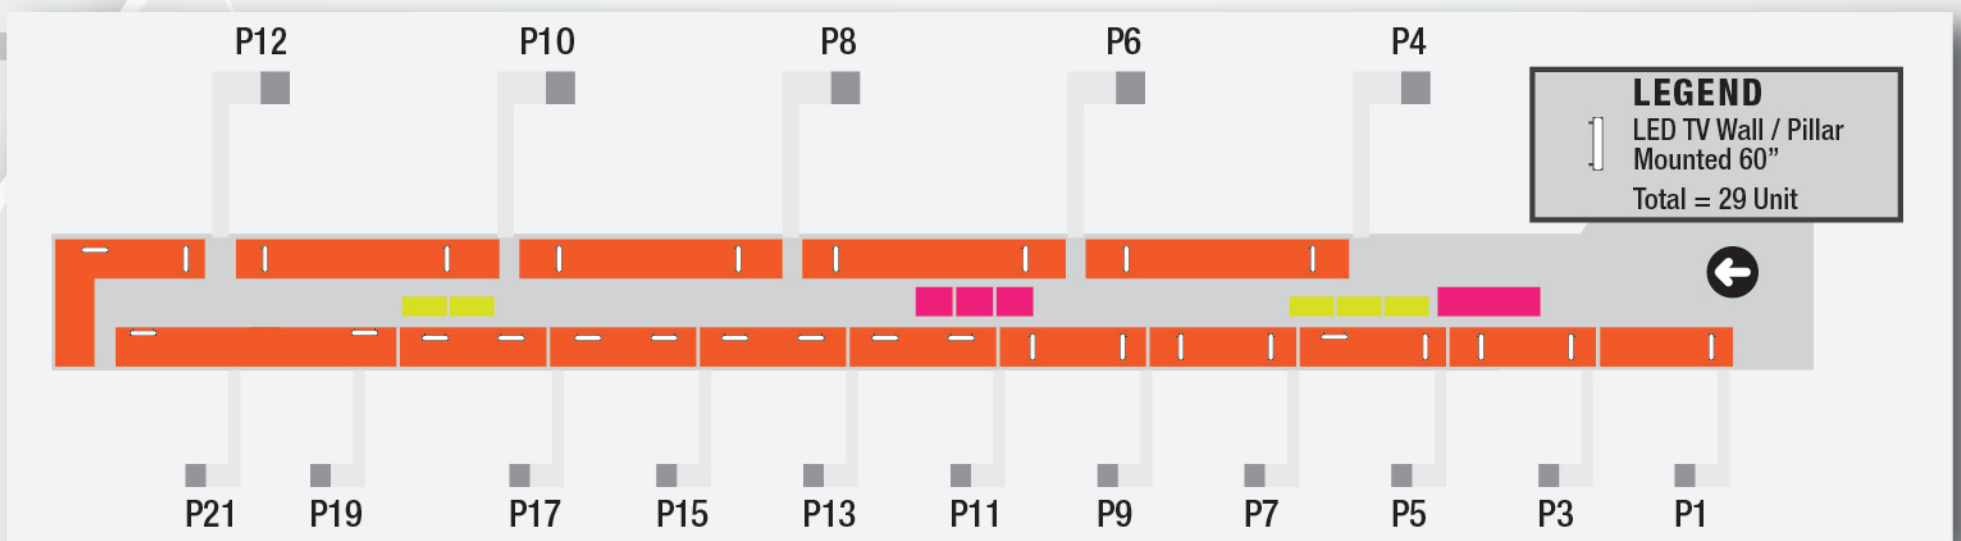

PIER K (LEVEL 1A) DOMESTIC & INTERNATIONAL DEPARTURE

PIER L (LEVEL 2) INTERNATIONAL DEPARTURE

PIER Q (LEVEL 1A) INTERNATIONAL DEPARTURE

PIER P (LEVEL 1A) INTERNATIONAL DEPARTURE

FOOD COURT (LEVEL 3) SATELLITE BUILDING

SATELLITE BUILDING (LEVEL 3)

LEGEND
LED TV Wall
Mounted 60" Sharp
Total = 2 Unit

INTERNATIONAL ARRIVAL, PUBLIC CONCOURSE (LEVEL 2)

INTERNATIONAL ARRIVAL & QUEUE AREA

LEGEND
GAINST WALL SCREEN
Total = 1 Unit