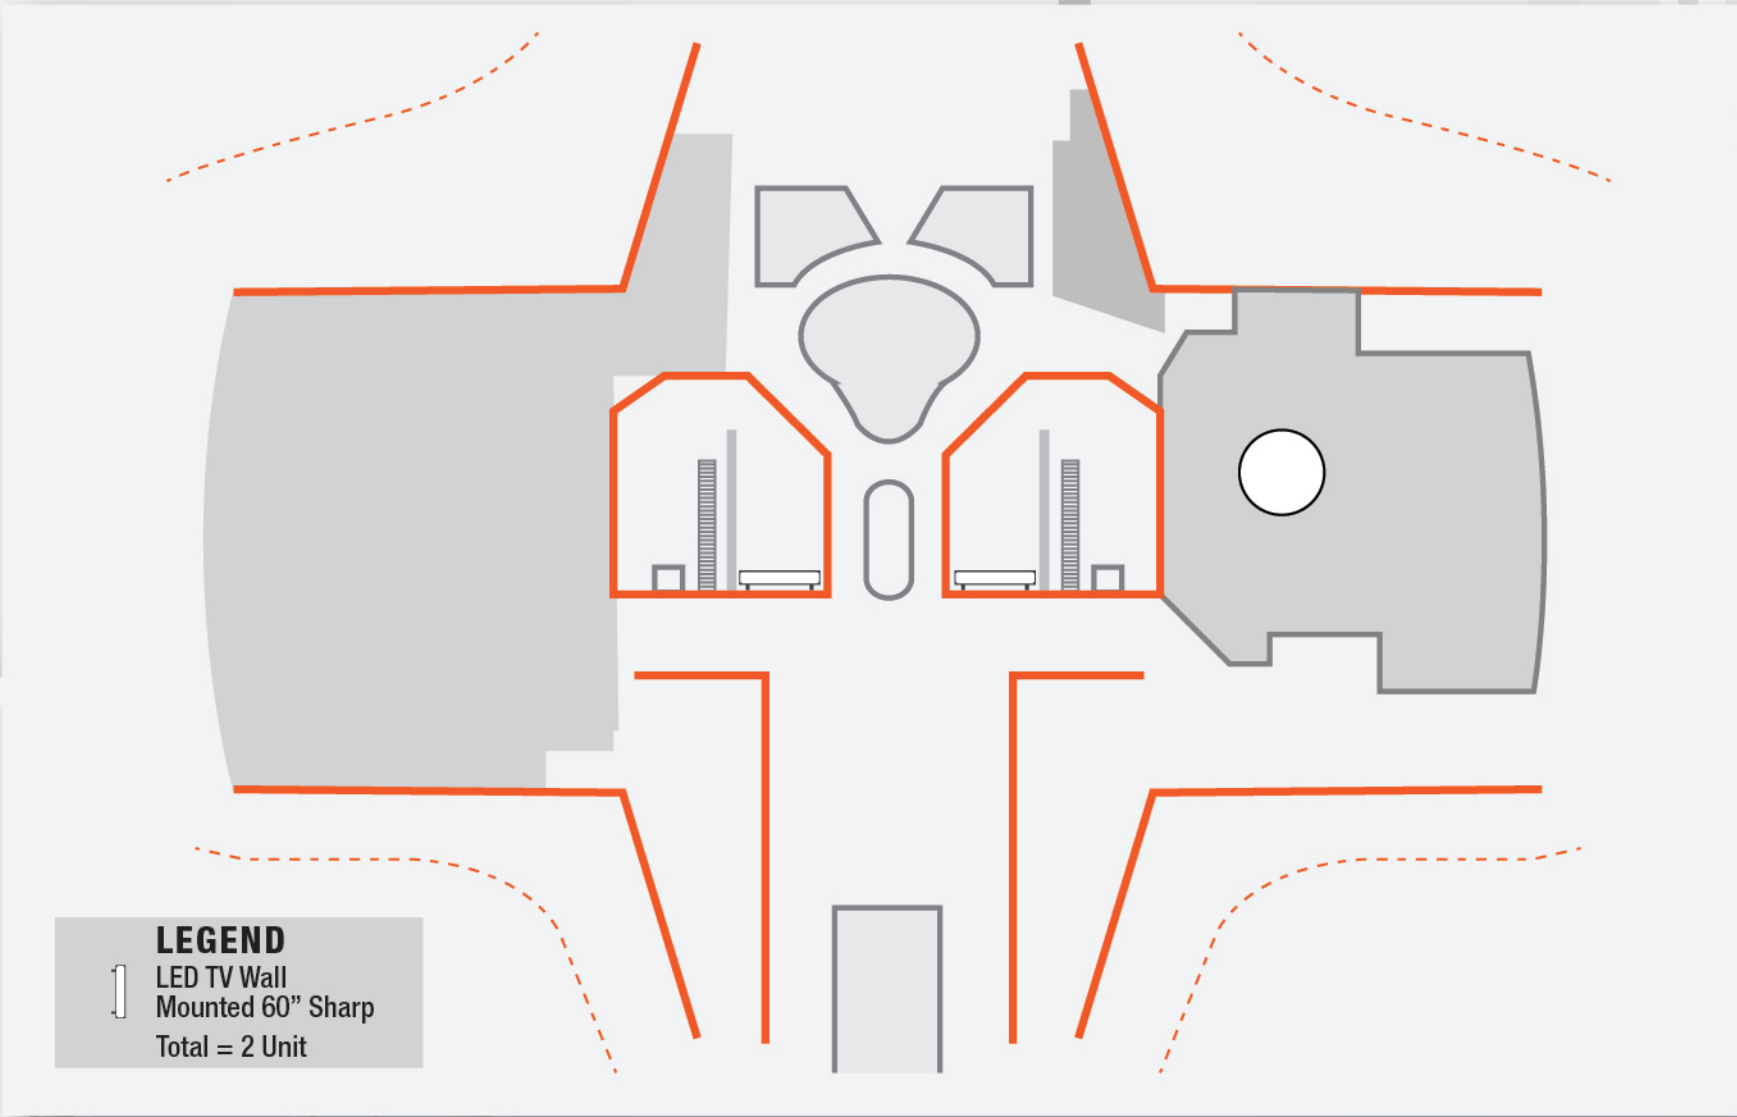

PIER K (LEVEL 1A) DOMESTIC & INTERNATIONAL DEPARTURE

PIER L (LEVEL 2) INTERNATIONAL DEPARTURE

PIER Q (LEVEL 1A) INTERNATIONAL DEPARTURE

PIER P (LEVEL 1A) INTERNATIONAL DEPARTURE

FOOD COURT (LEVEL 3) SATELLITE BUILDING

SATELLITE BUILDING (LEVEL 3)

LEGEND
LED TV Wall
Mounted 60" Sharp
Total = 2 Unit

INTERNATIONAL ARRIVAL, PUBLIC CONCOURSE (LEVEL 2)

INTERNATIONAL ARRIVAL & QUEUE AREA

LEGEND
GAINST WALL SCREEN
Total = 1 Unit