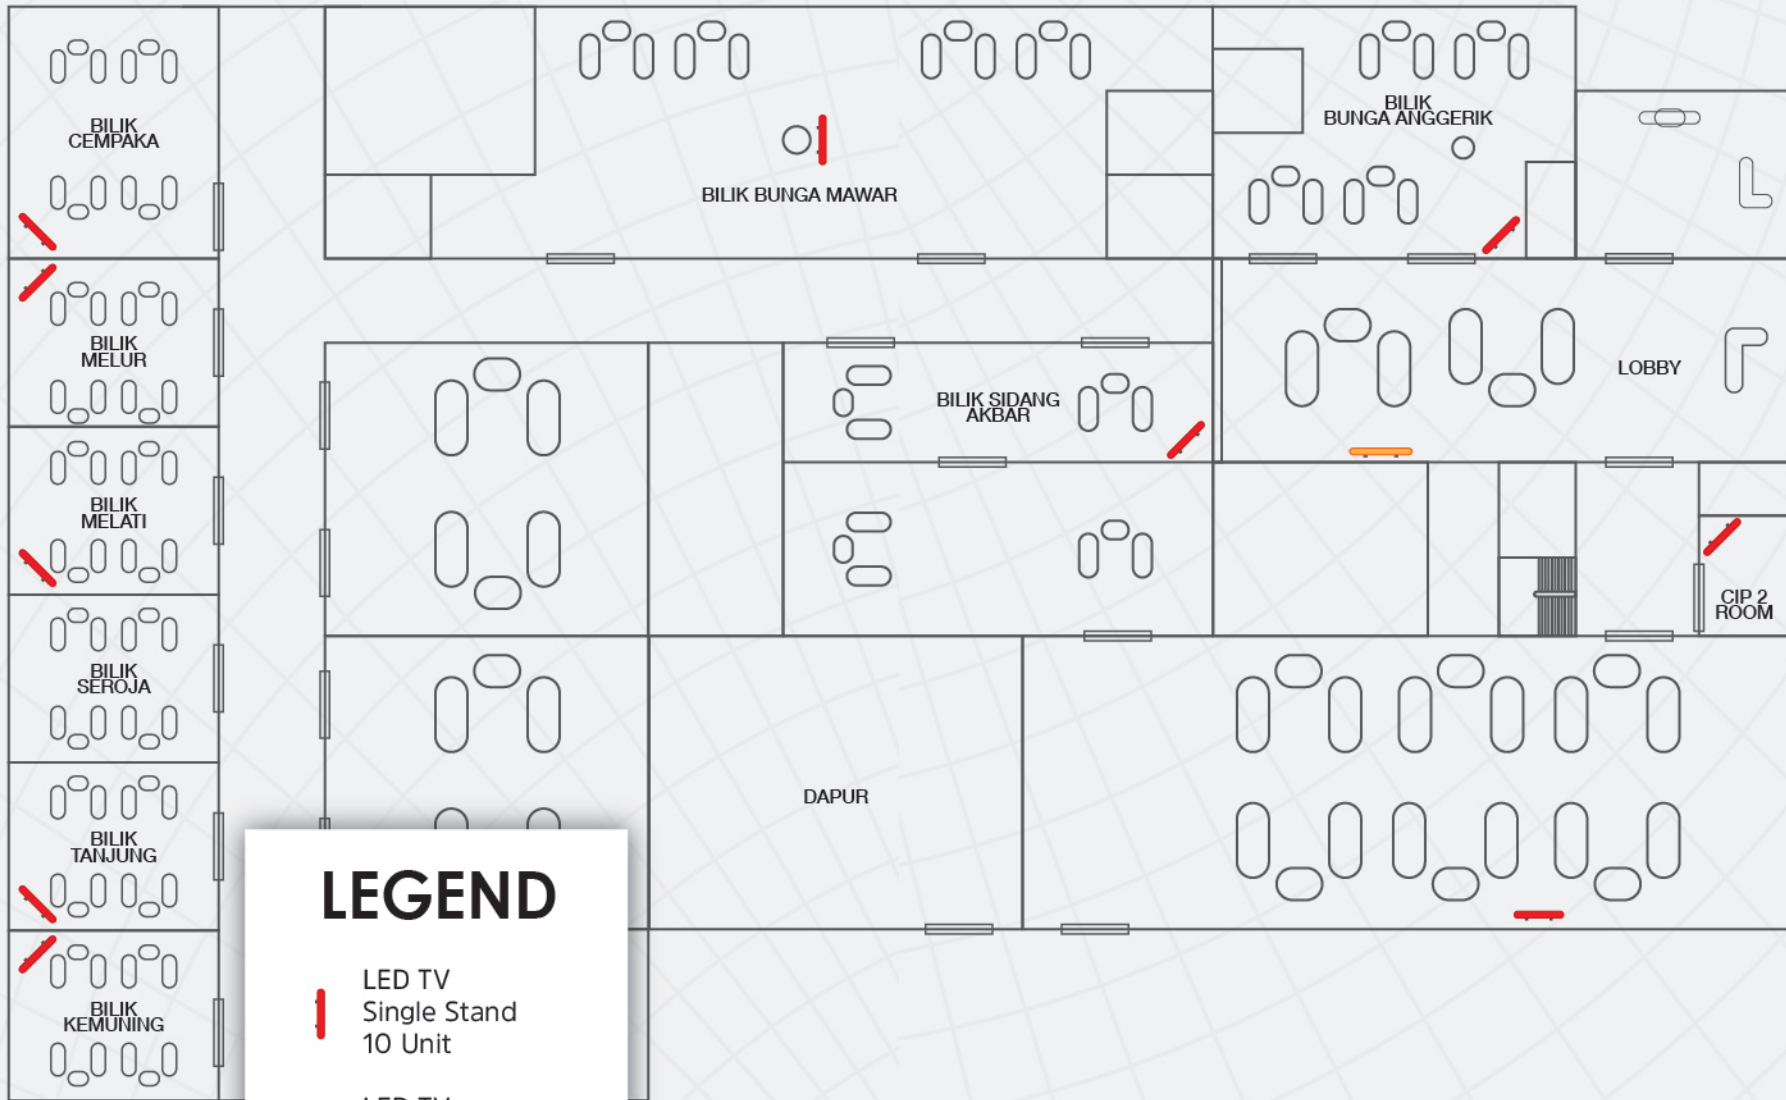

Total = 23 Unit

MAIN TERMINAL BUILDING (MTB) LEVEL 5 DEPARTURE HALL

LEGEND

 LED TV
 Single Stand
 1 Unit

Total = 1 Unit

ANJUNG TINJAU Level 5

LEGEND

-  LED TV Single Stand 10 Unit
-  LED TV Wall Mounted 1 Uni

Total = 11 Unit

**VIP ROOM
Level 4**

FLOOR PLAN 2

LEGEND

 LED TV Wall/ Pillar Mounted 2 Unit

Total = 2 Unit

Level 2 (Food Garden)

LEGEND

-  LED TV Wall / Pillar Mounted
34 Unit
-  LED TV Back to Back New
4 Unit
-  LED TV Standee Back to Back Old
2 Unit
-  LED TV Single Standee Back to Back Old
1 Unit

Total = 41 Unit

Arrival Hall at Level 3

LEGEND

 LED TV Pillar Mounted Size 6 Unit

Total = 6 Unit

Immigration International Arrival at Level 3

LEGEND

LED TV Pillar
Mounted Size
42 Unit

Total = 42 Unit

Contact Pier (Domestic) Level 3