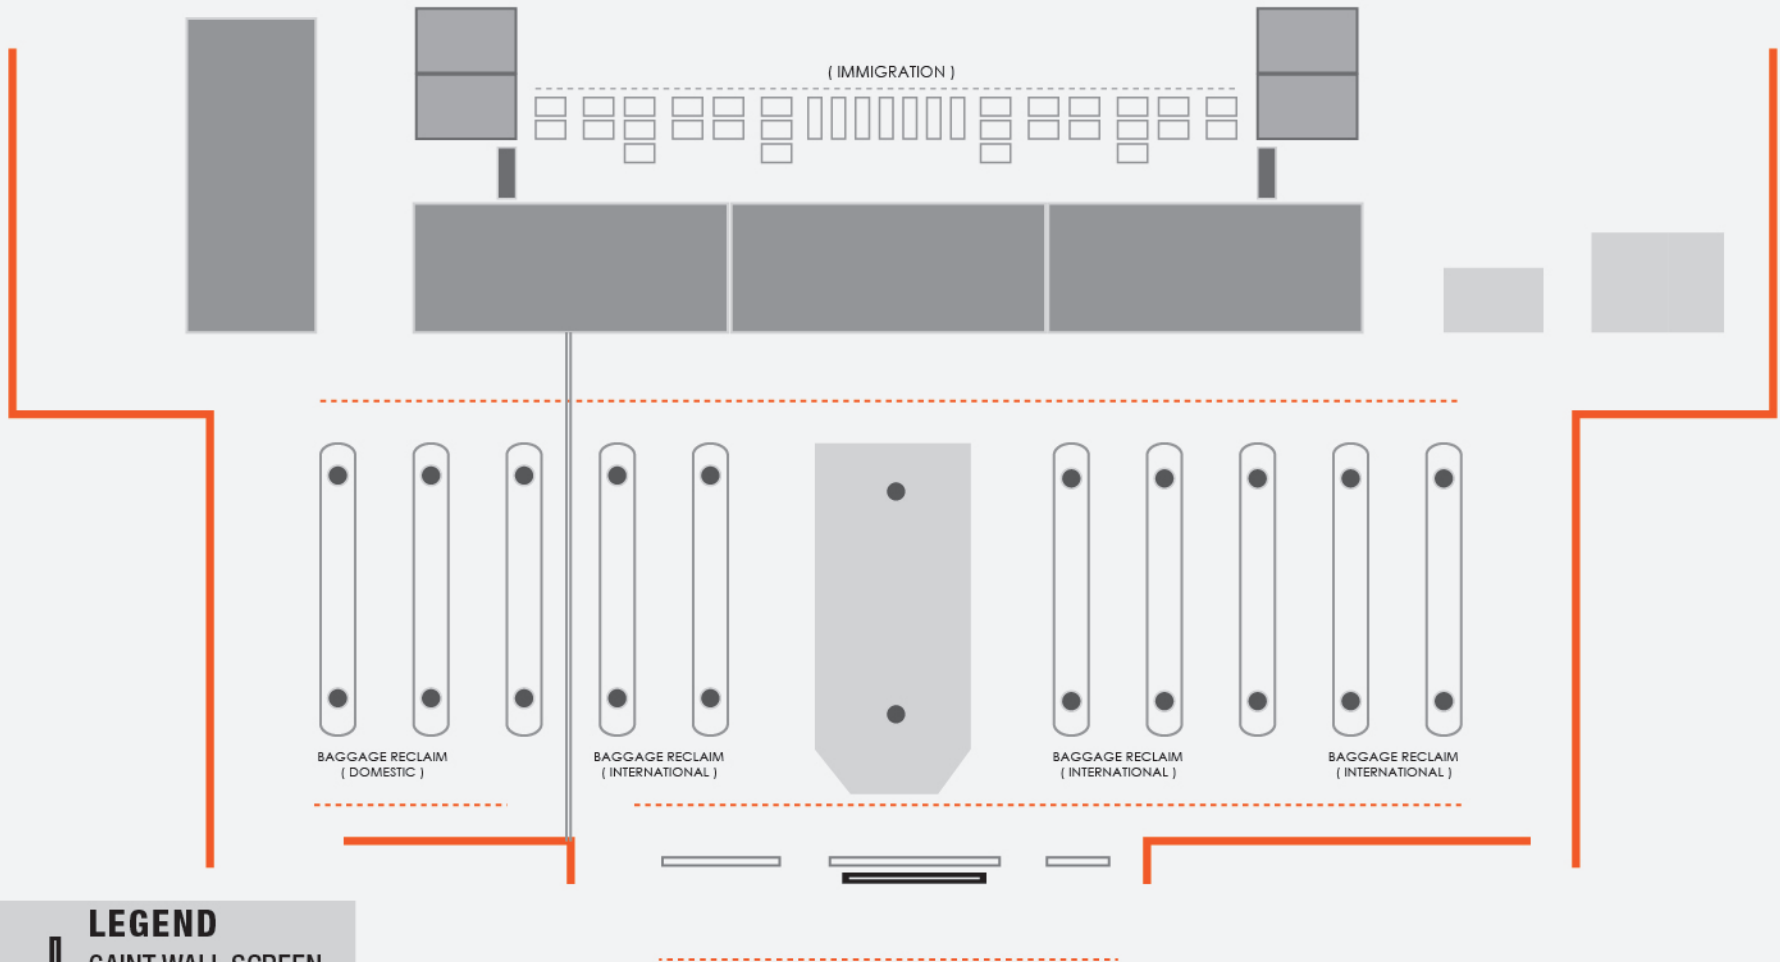

LOADING BAY / STAFF ENTRENCE

Take your brand to greater heights

KLIA 2

RIMBUN HYBRIDTV BROADCAST SDN BHD (959703-D)

PIER J (LEVEL 1A) DOMESTIC DEPARTURE / ARRIVAL

VIP LOUNGE (LEVEL 3) MAIN TERMINAL BUILDING

PIER K (LEVEL 1A) DOMESTIC & INTERNATIONAL DEPARTURE

PIER L (LEVEL 2) INTERNATIONAL DEPARTURE

PIER Q (LEVEL 1A) INTERNATIONAL DEPARTURE

PIER P (LEVEL 1A) INTERNATIONAL DEPARTURE

FOOD COURT (LEVEL 3) SATELLITE BUILDING

SATELLITE BUILDING (LEVEL 3)

LEGEND
LED TV Wall
Mounted 60" Sharp
Total = 2 Unit

INTERNATIONAL ARRIVAL, PUBLIC CONCOURSE (LEVEL 2)

INTERNATIONAL ARRIVAL & QUEUE AREA

LEGEND
GAINST WALL SCREEN
Total = 1 Unit