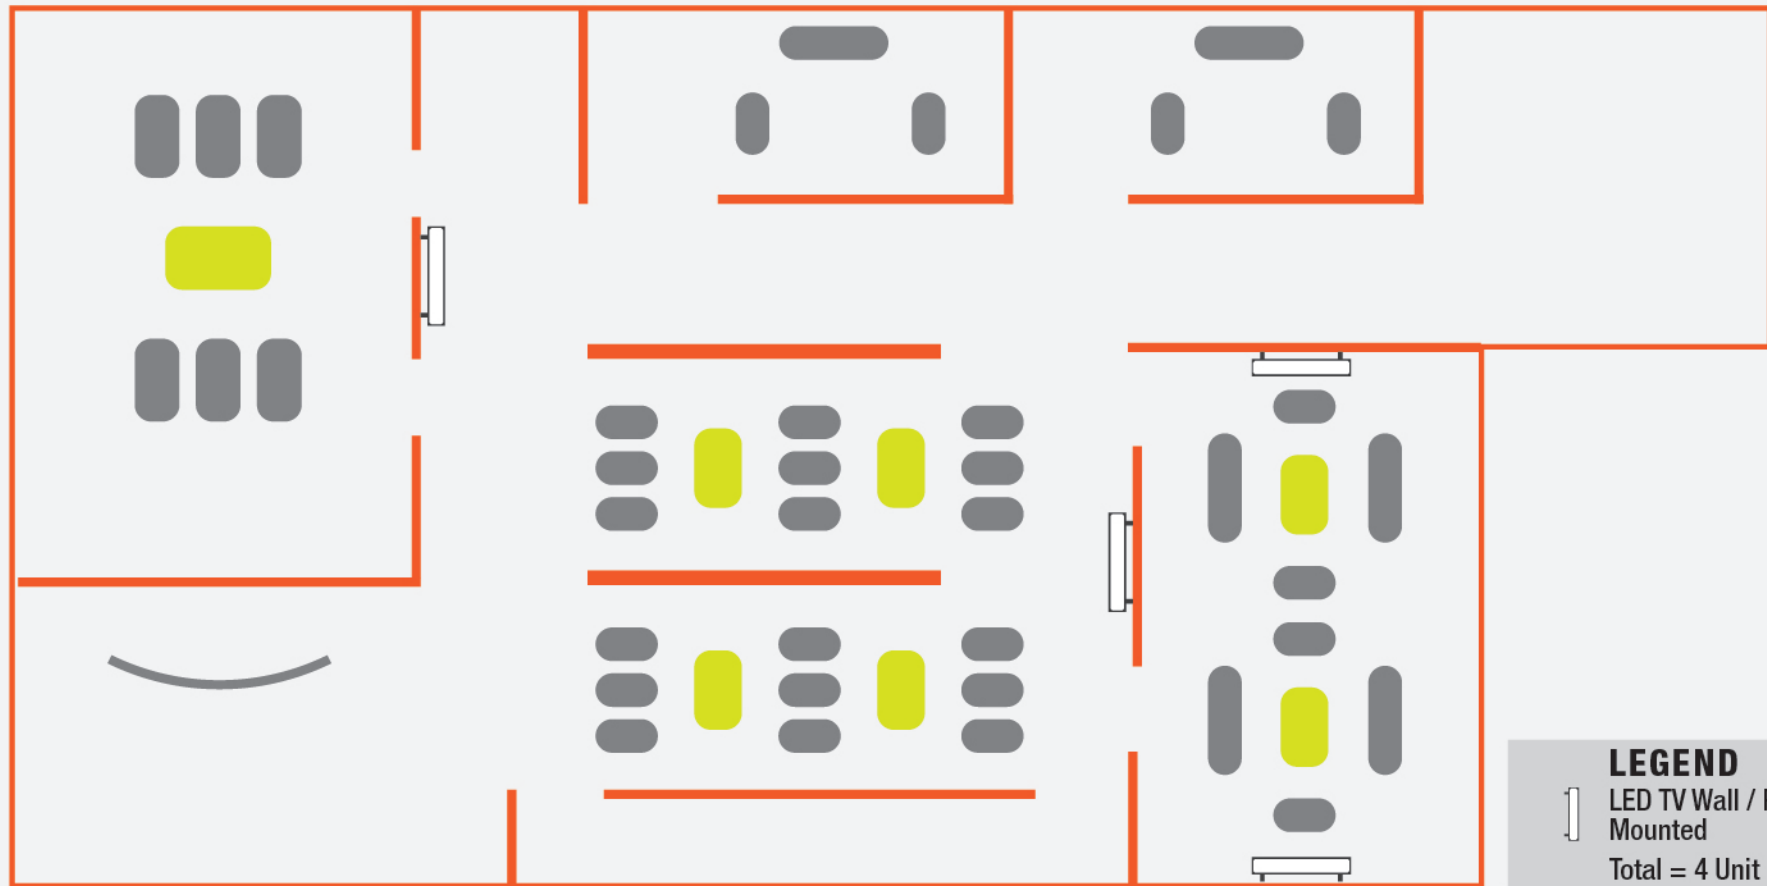

LOADING BAY / STAFF ENTRENCE

Take your brand to greater heights

KLIA 2

RIMBUN HYBRIDTV BROADCAST SDN BHD (959703-D)

PIER J (LEVEL 1A) DOMESTIC DEPARTURE / ARRIVAL

VIP LOUNGE (LEVEL 3) MAIN TERMINAL BUILDING

PIER K (LEVEL 1A) DOMESTIC & INTERNATIONAL DEPARTURE

PIER L (LEVEL 2) INTERNATIONAL DEPARTURE

PIER Q (LEVEL 1A) INTERNATIONAL DEPARTURE

PIER P (LEVEL 1A) INTERNATIONAL DEPARTURE

FOOD COURT (LEVEL 3) SATELLITE BUILDING