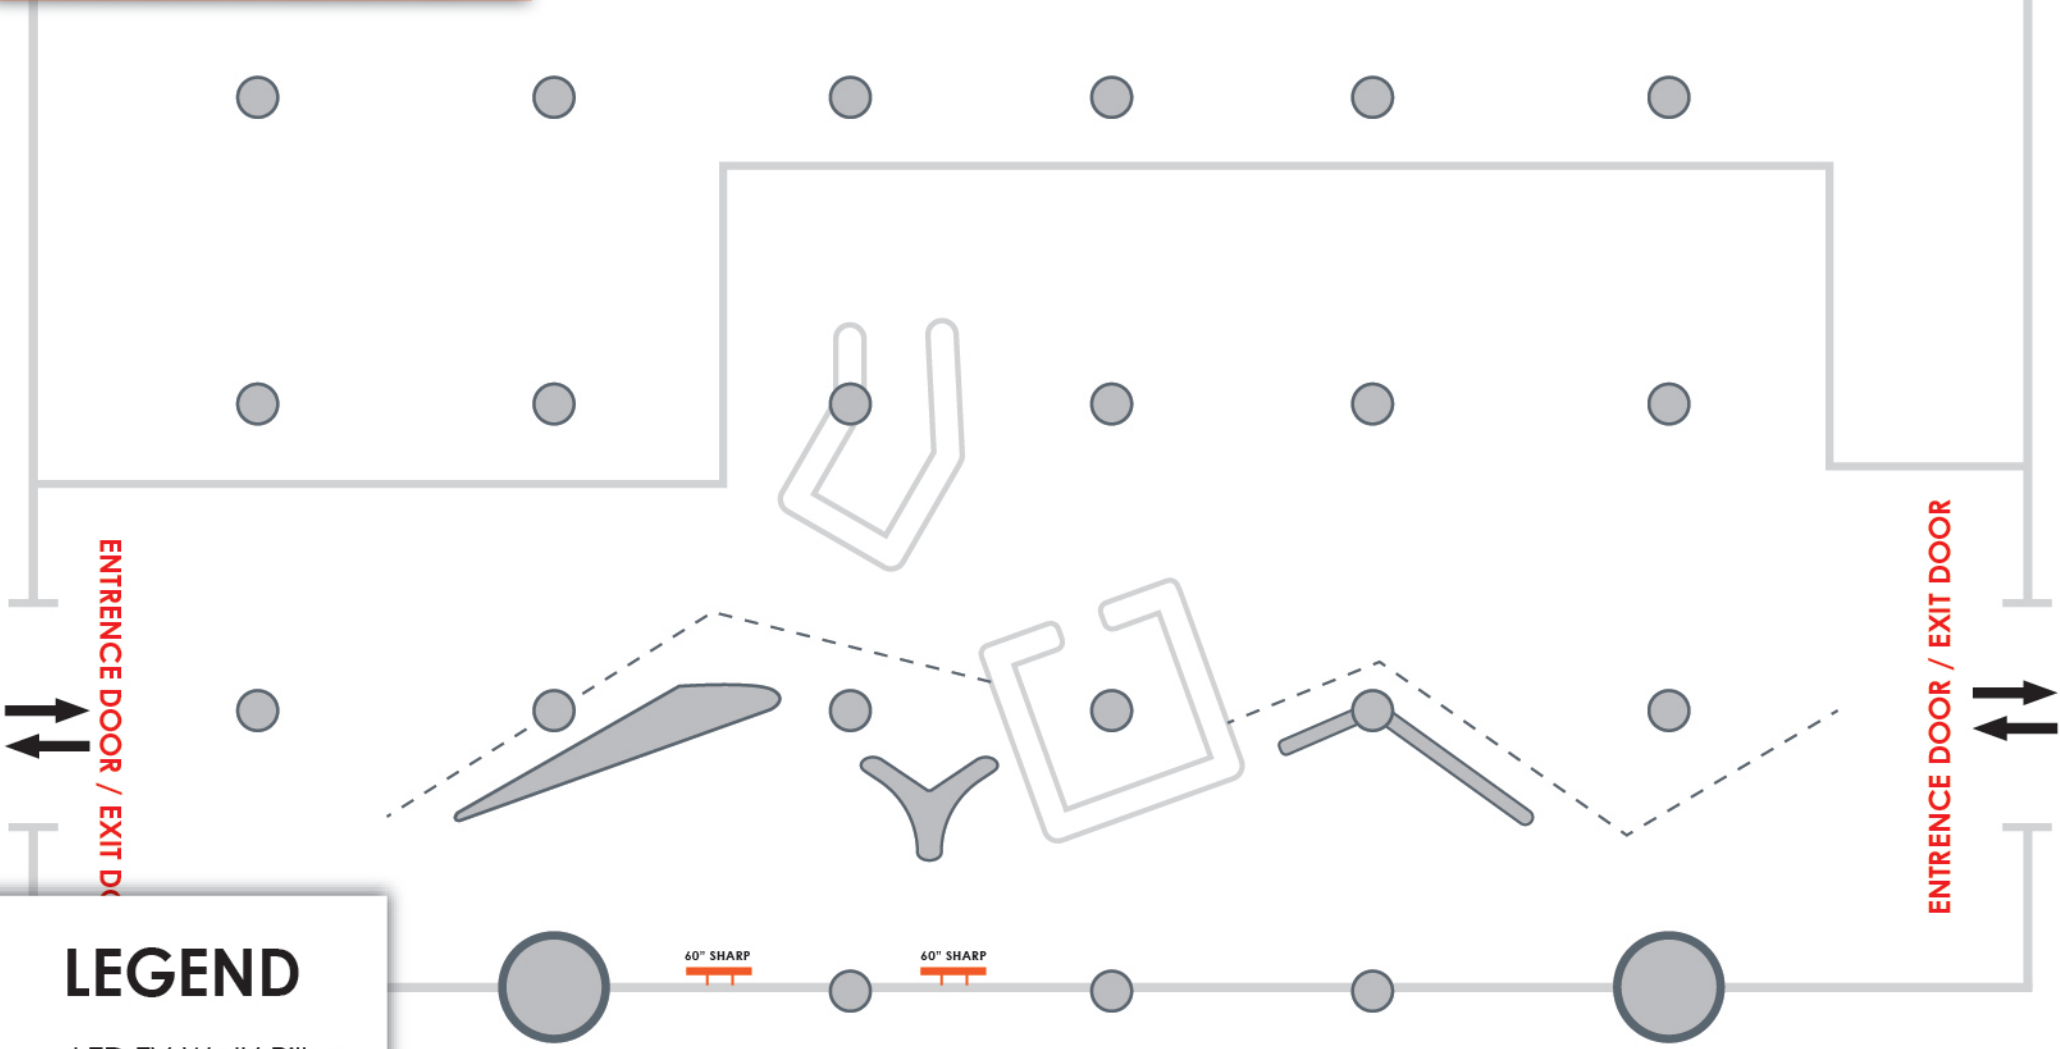

Total = 23 Unit

MAIN TERMINAL BUILDING (MTB) LEVEL 5 DEPARTURE HALL

LEGEND

 LED TV
 Single Stand
 1 Unit

Total = 1 Unit

ANJUNG TINJAU Level 5

LEGEND

-  LED TV Single Stand 10 Unit
-  LED TV Wall Mounted 1 Uni

Total = 11 Unit

**VIP ROOM
Level 4**

FLOOR PLAN 2

LEGEND

 LED TV Wall/ Pillar Mounted 2 Unit

Total = 2 Unit

Level 2 (Food Garden)

LEGEND

-  LED TV Wall / Pillar Mounted
34 Unit
-  LED TV Back to Back New
4 Unit
-  LED TV Standee Back to Back Old
2 Unit
-  LED TV Single Standee Back to Back Old
1 Unit

Total = 41 Unit

Arrival Hall at Level 3

LEGEND

 LED TV Pillar Mounted Size 6 Unit

Total = 6 Unit

Immigration International Arrival at Level 3

LEGEND

LED TV Pillar
Mounted Size
42 Unit

Total = 42 Unit

Contact Pier (Domestic) Level 3