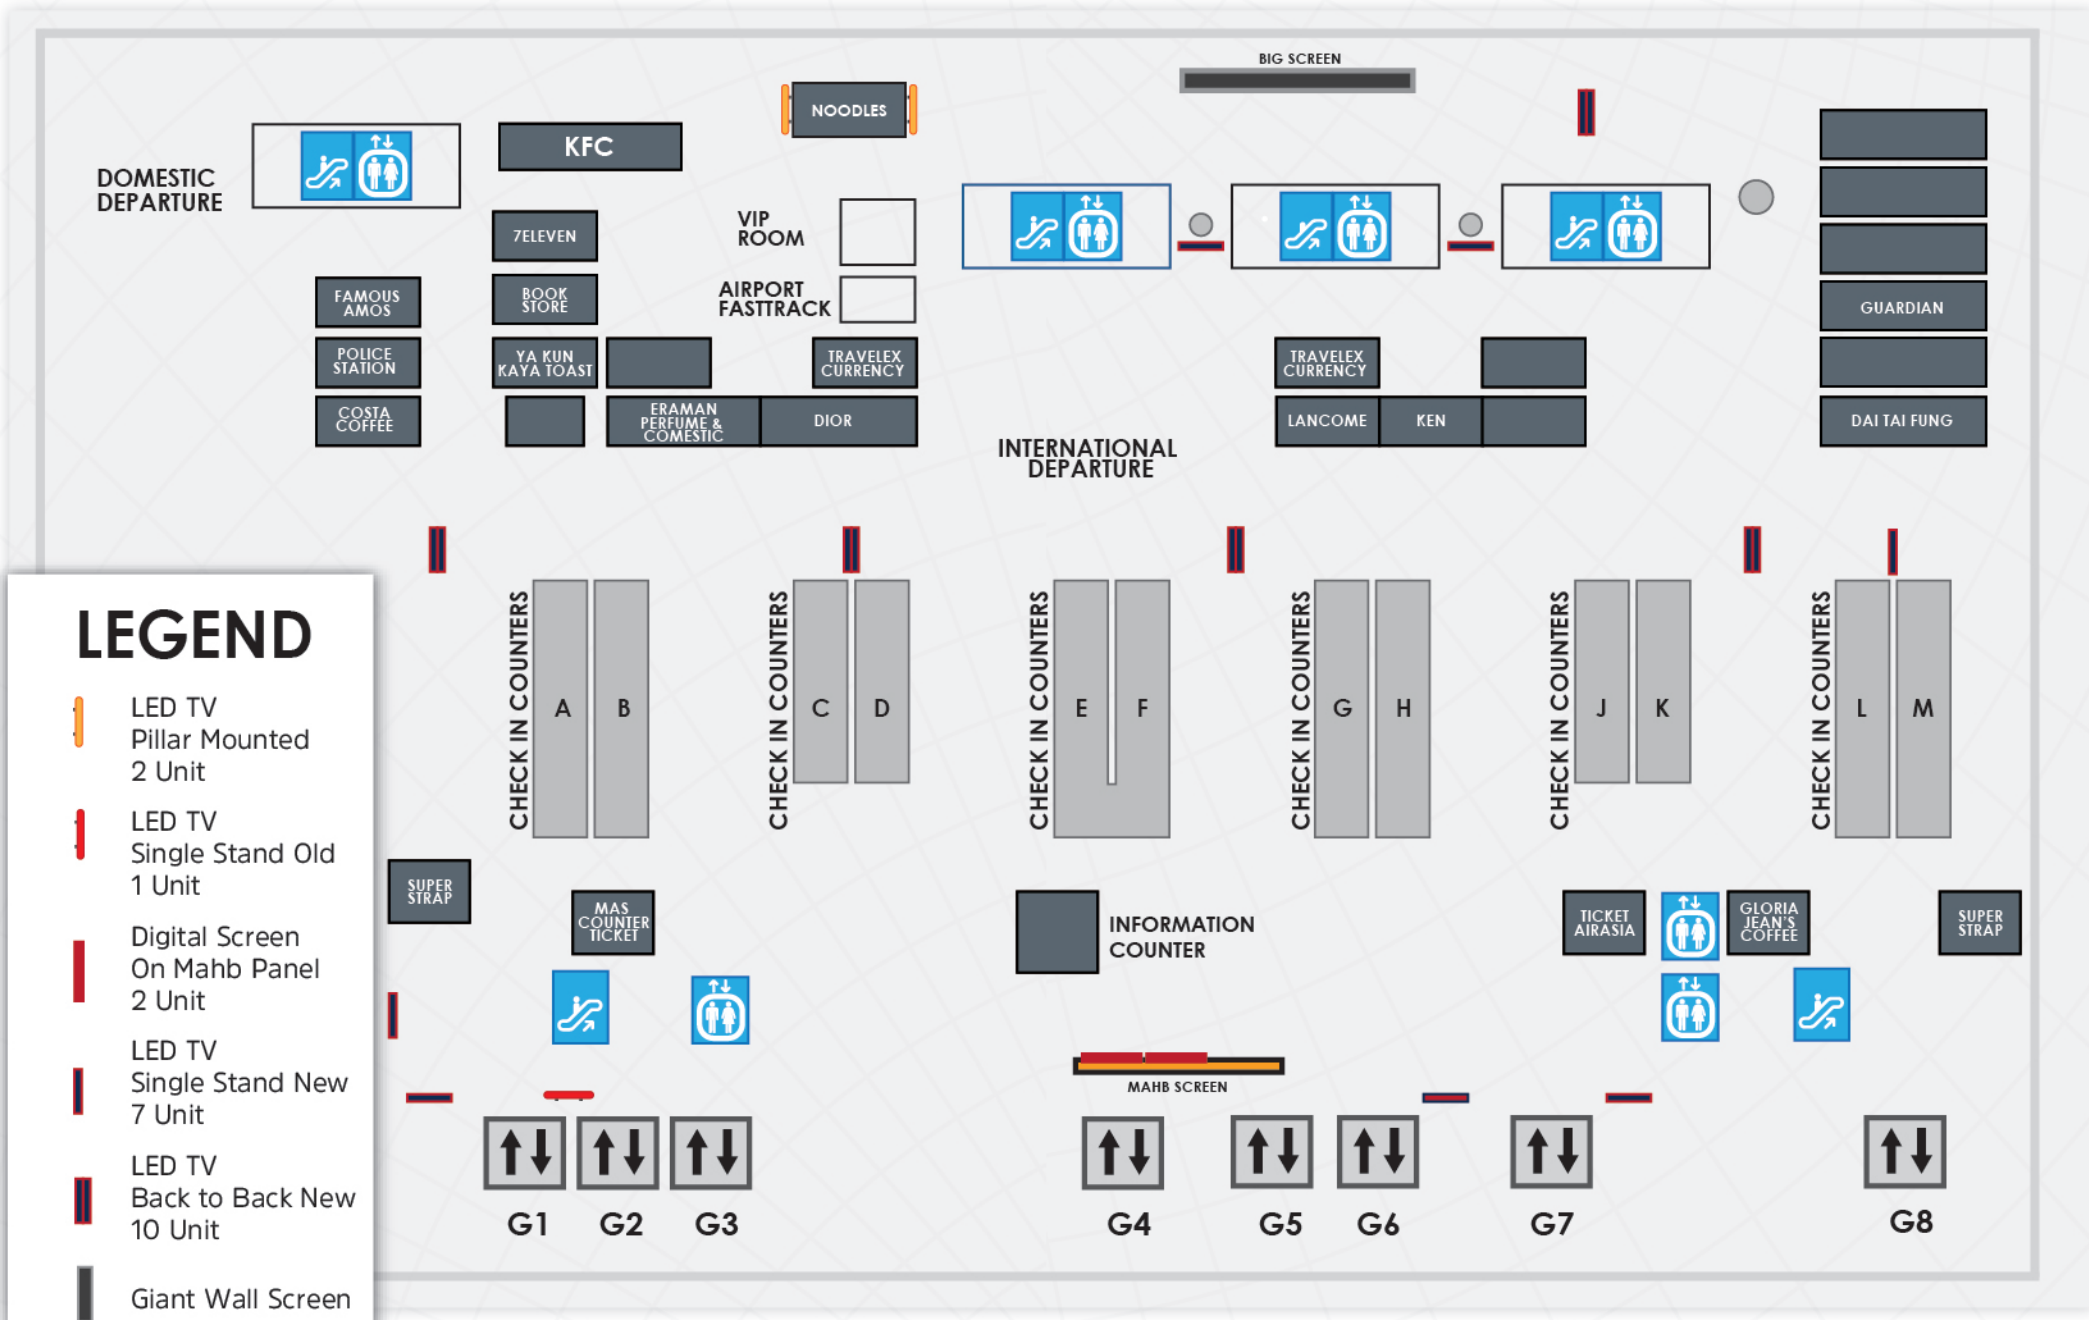

LEGEND

- LED TV Pillar Mounted 2 Unit
- LED TV Single Stand Old 1 Unit
- Digital Screen On Mahb Panel 2 Unit
- LED TV Single Stand New 7 Unit
- LED TV Back to Back New 10 Unit
- Giant Wall Screen

Total = 23 Unit

MAIN TERMINAL BUILDING (MTB) LEVEL 5 DEPARTURE HALL