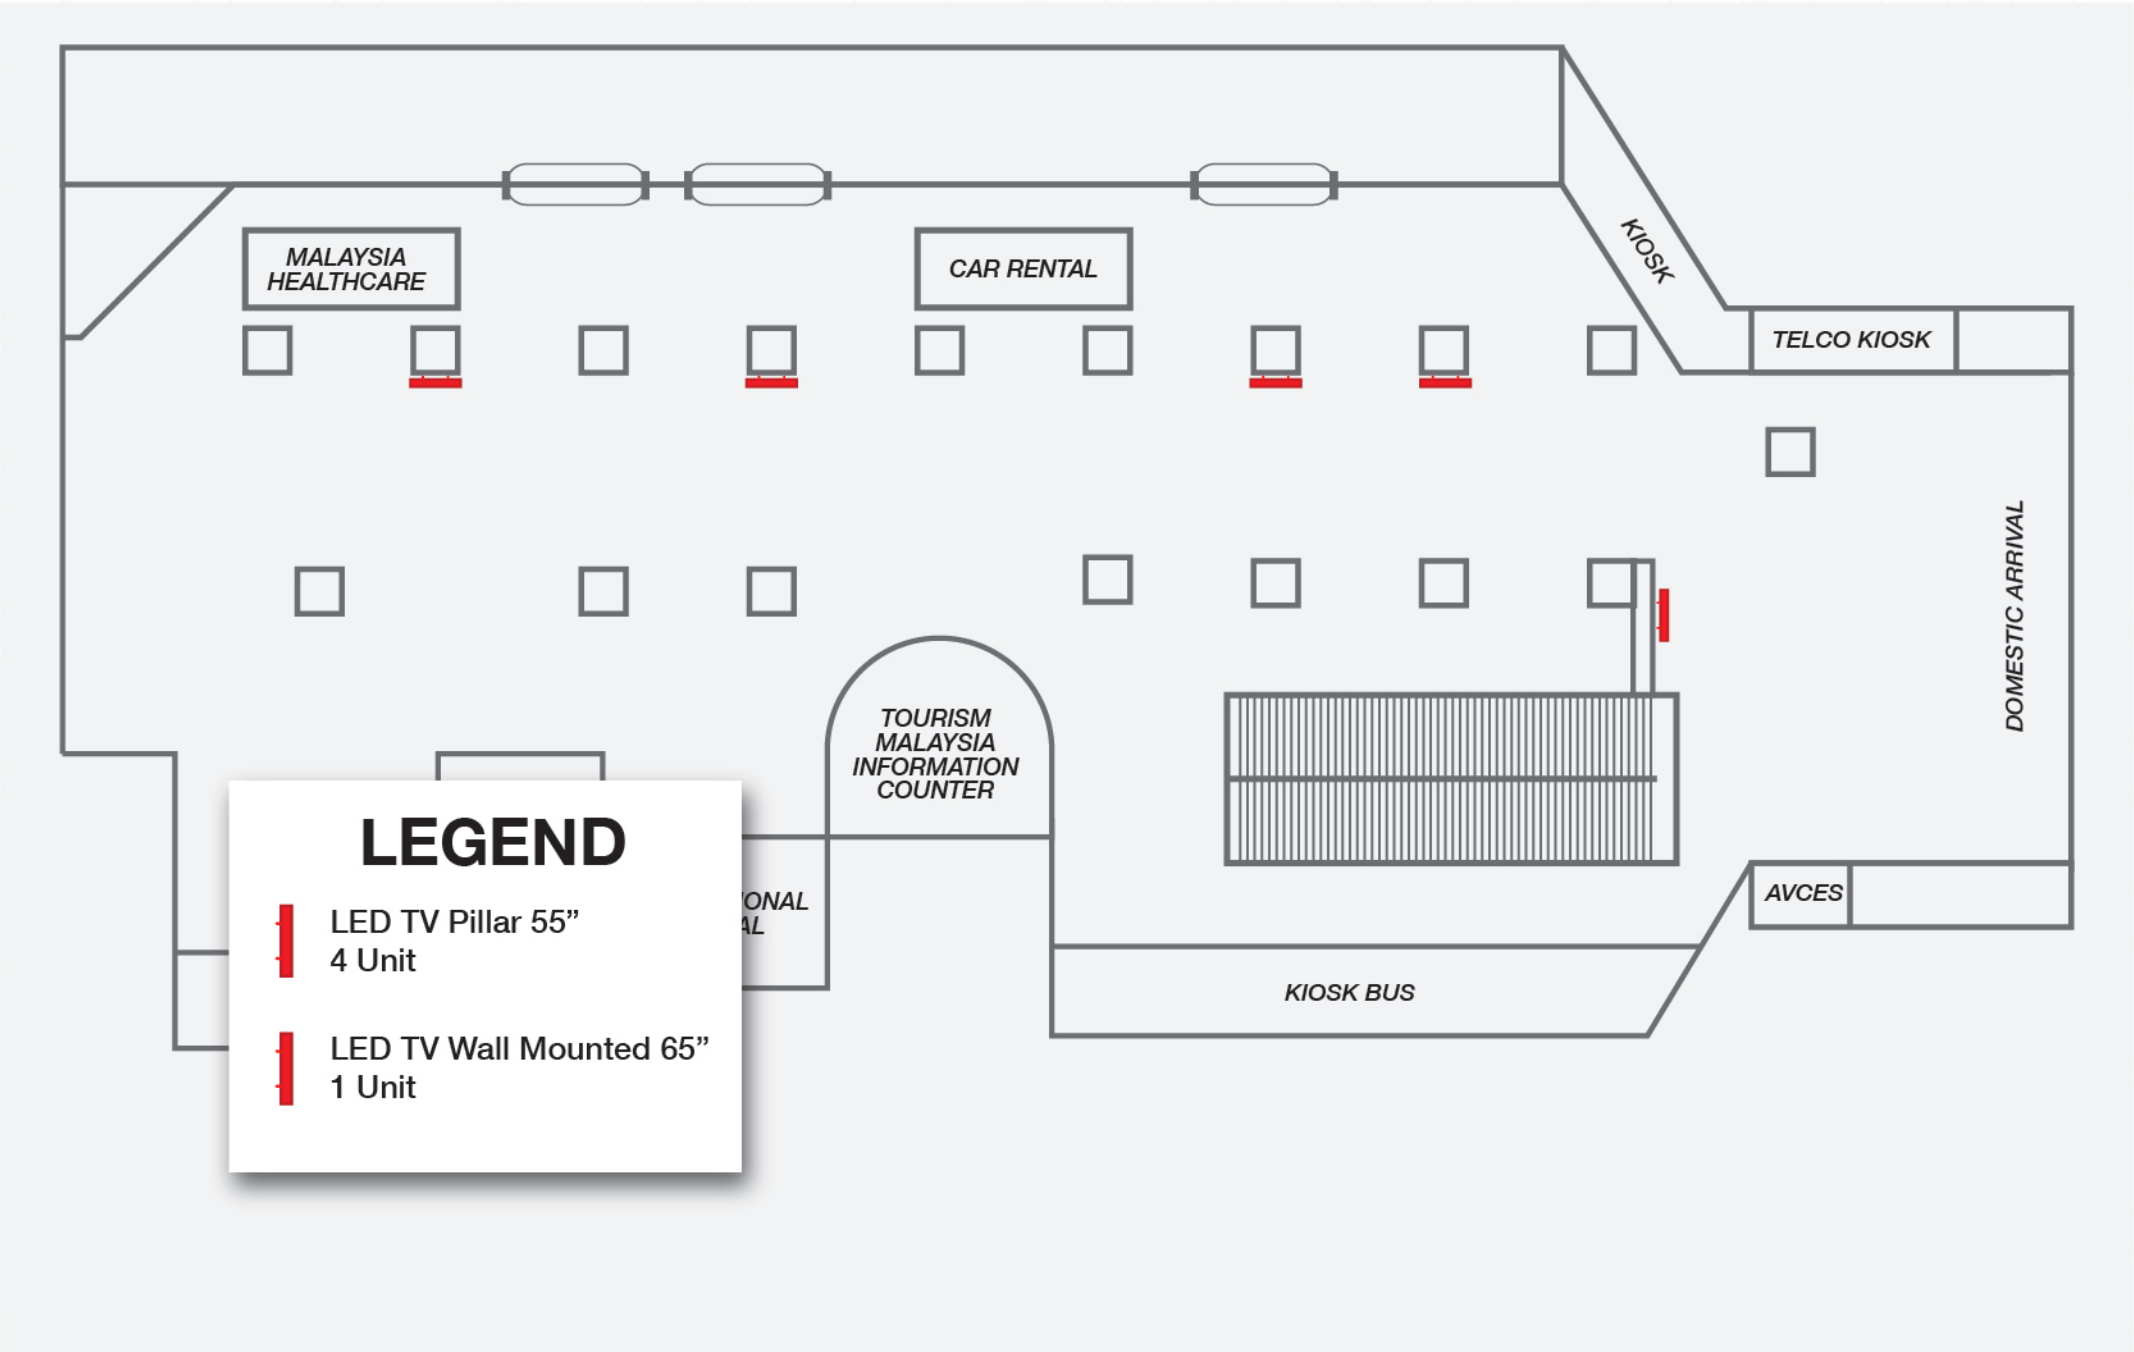

BOARDING GATE (DOMESTIC)

FOOD COURT

LEGEND

-  LED TV Standee 55" 3 Unit
-  LED TV Pillar 55" 3 Unit

BOARDING GATE (DOMESTIC)

LEGEND

 LED TV Pillar 55"
6 Unit

FOOD COURT

Boarding Gate

LEGEND

-  LED TV Pillar 60"
6 Unit
-  LED TV Wall Mounted 60"
9 Unit
-  Digital Signage
Wall Mounted 4ft x 12ft
3 Unit

Departure Hall

Take your brand to greater heights

PIA

RIMBUN HYBRIDTV BROADCAST SDN BHD (959703-D)

LEGEND

 LED TV Pillar 65"
4 Unit

DEPARTURE HALL

LEGEND

 LED TV Standee 65"
8 Unit

BOARDING GATE (DOMESTIC)

BAGGAGE AREA (DOMESTIC)

ARRIVAL HALL

NEW TURBOPROP PASSENGERS PRE BOARDING AREA

DOMESTIC BAWAH

LEGEND

**LED TV Pillar 55"
2 Unit**

DOMESTIC DEPARTURE GATE (BOTTOM)