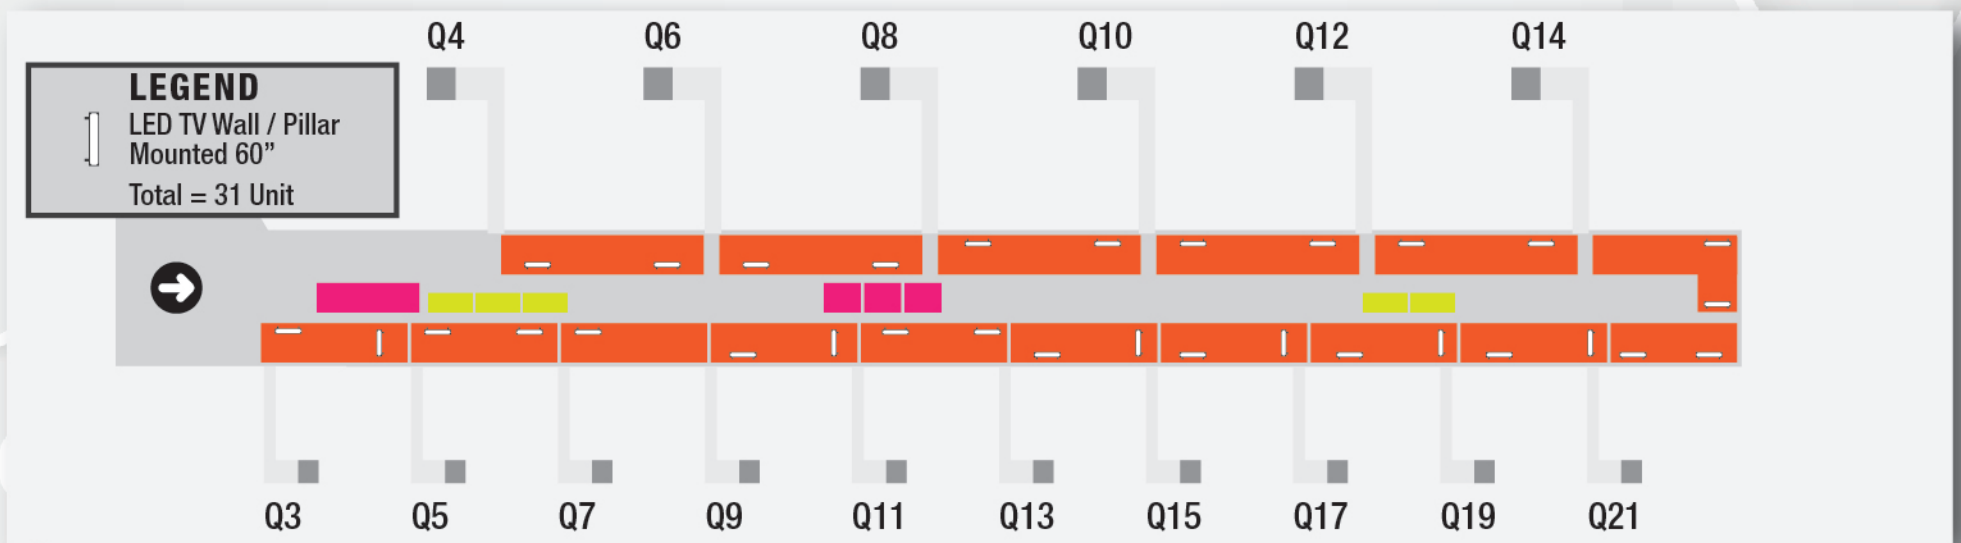

LOADING BAY / STAFF ENTRENCE

Take your brand to greater heights

KLIA 2

RIMBUN HYBRIDTV BROADCAST SDN BHD (959703-D)

PIER J (LEVEL 1A) DOMESTIC DEPARTURE / ARRIVAL

VIP LOUNGE (LEVEL 3) MAIN TERMINAL BUILDING

PIER K (LEVEL 1A) DOMESTIC & INTERNATIONAL DEPARTURE

PIER L (LEVEL 2) INTERNATIONAL DEPARTURE

PIER Q (LEVEL 1A) INTERNATIONAL DEPARTURE

PIER P (LEVEL 1A) INTERNATIONAL DEPARTURE

FOOD COURT (LEVEL 3) SATELLITE BUILDING