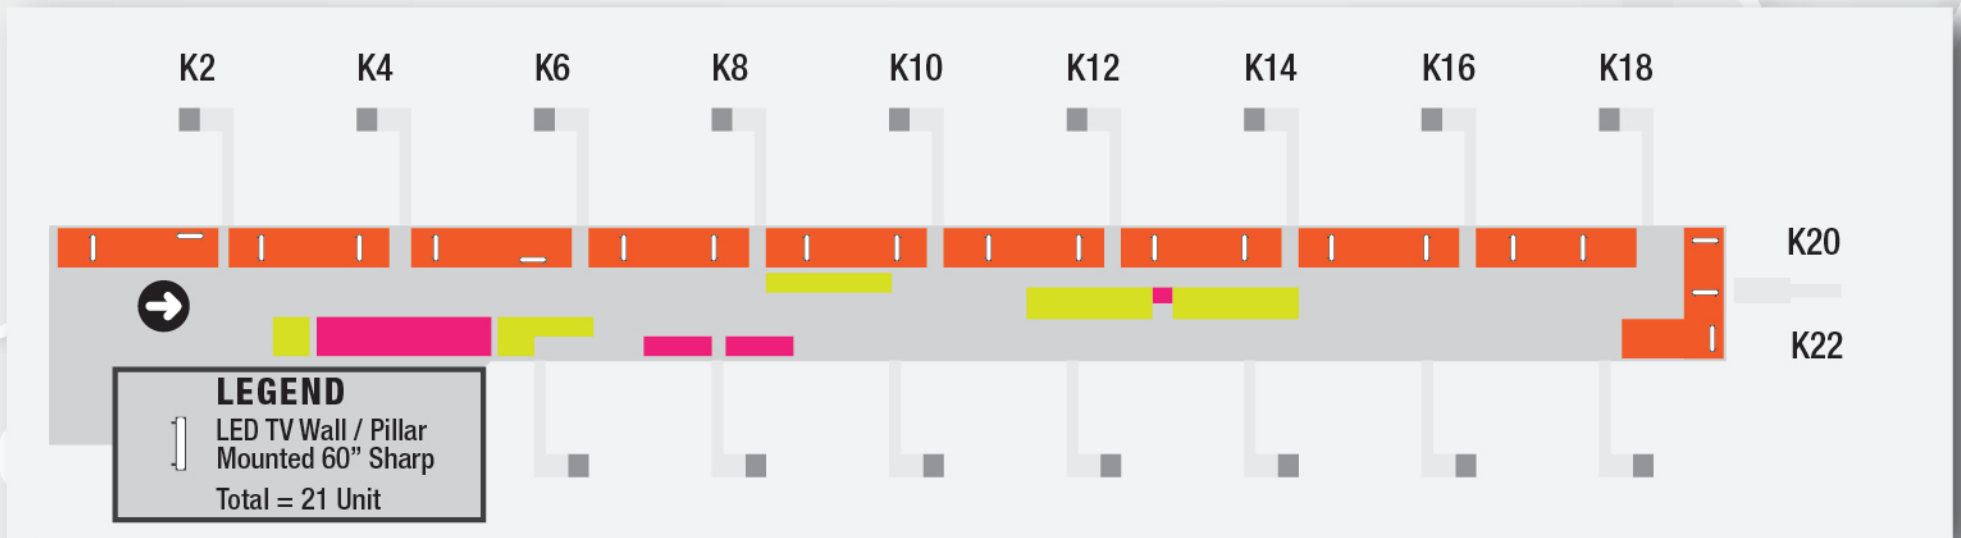

LOADING BAY / STAFF ENTRENCE

Take your brand to greater heights

KLIA 2

RIMBUN HYBRIDTV BROADCAST SDN BHD (959703-D)

PIER J (LEVEL 1A) DOMESTIC DEPARTURE / ARRIVAL

VIP LOUNGE (LEVEL 3) MAIN TERMINAL BUILDING

PIER K (LEVEL 1A) DOMESTIC & INTERNATIONAL DEPARTURE

PIER L (LEVEL 2) INTERNATIONAL DEPARTURE

PIER Q (LEVEL 1A) INTERNATIONAL DEPARTURE

PIER P (LEVEL 1A) INTERNATIONAL DEPARTURE

FOOD COURT (LEVEL 3) SATELLITE BUILDING