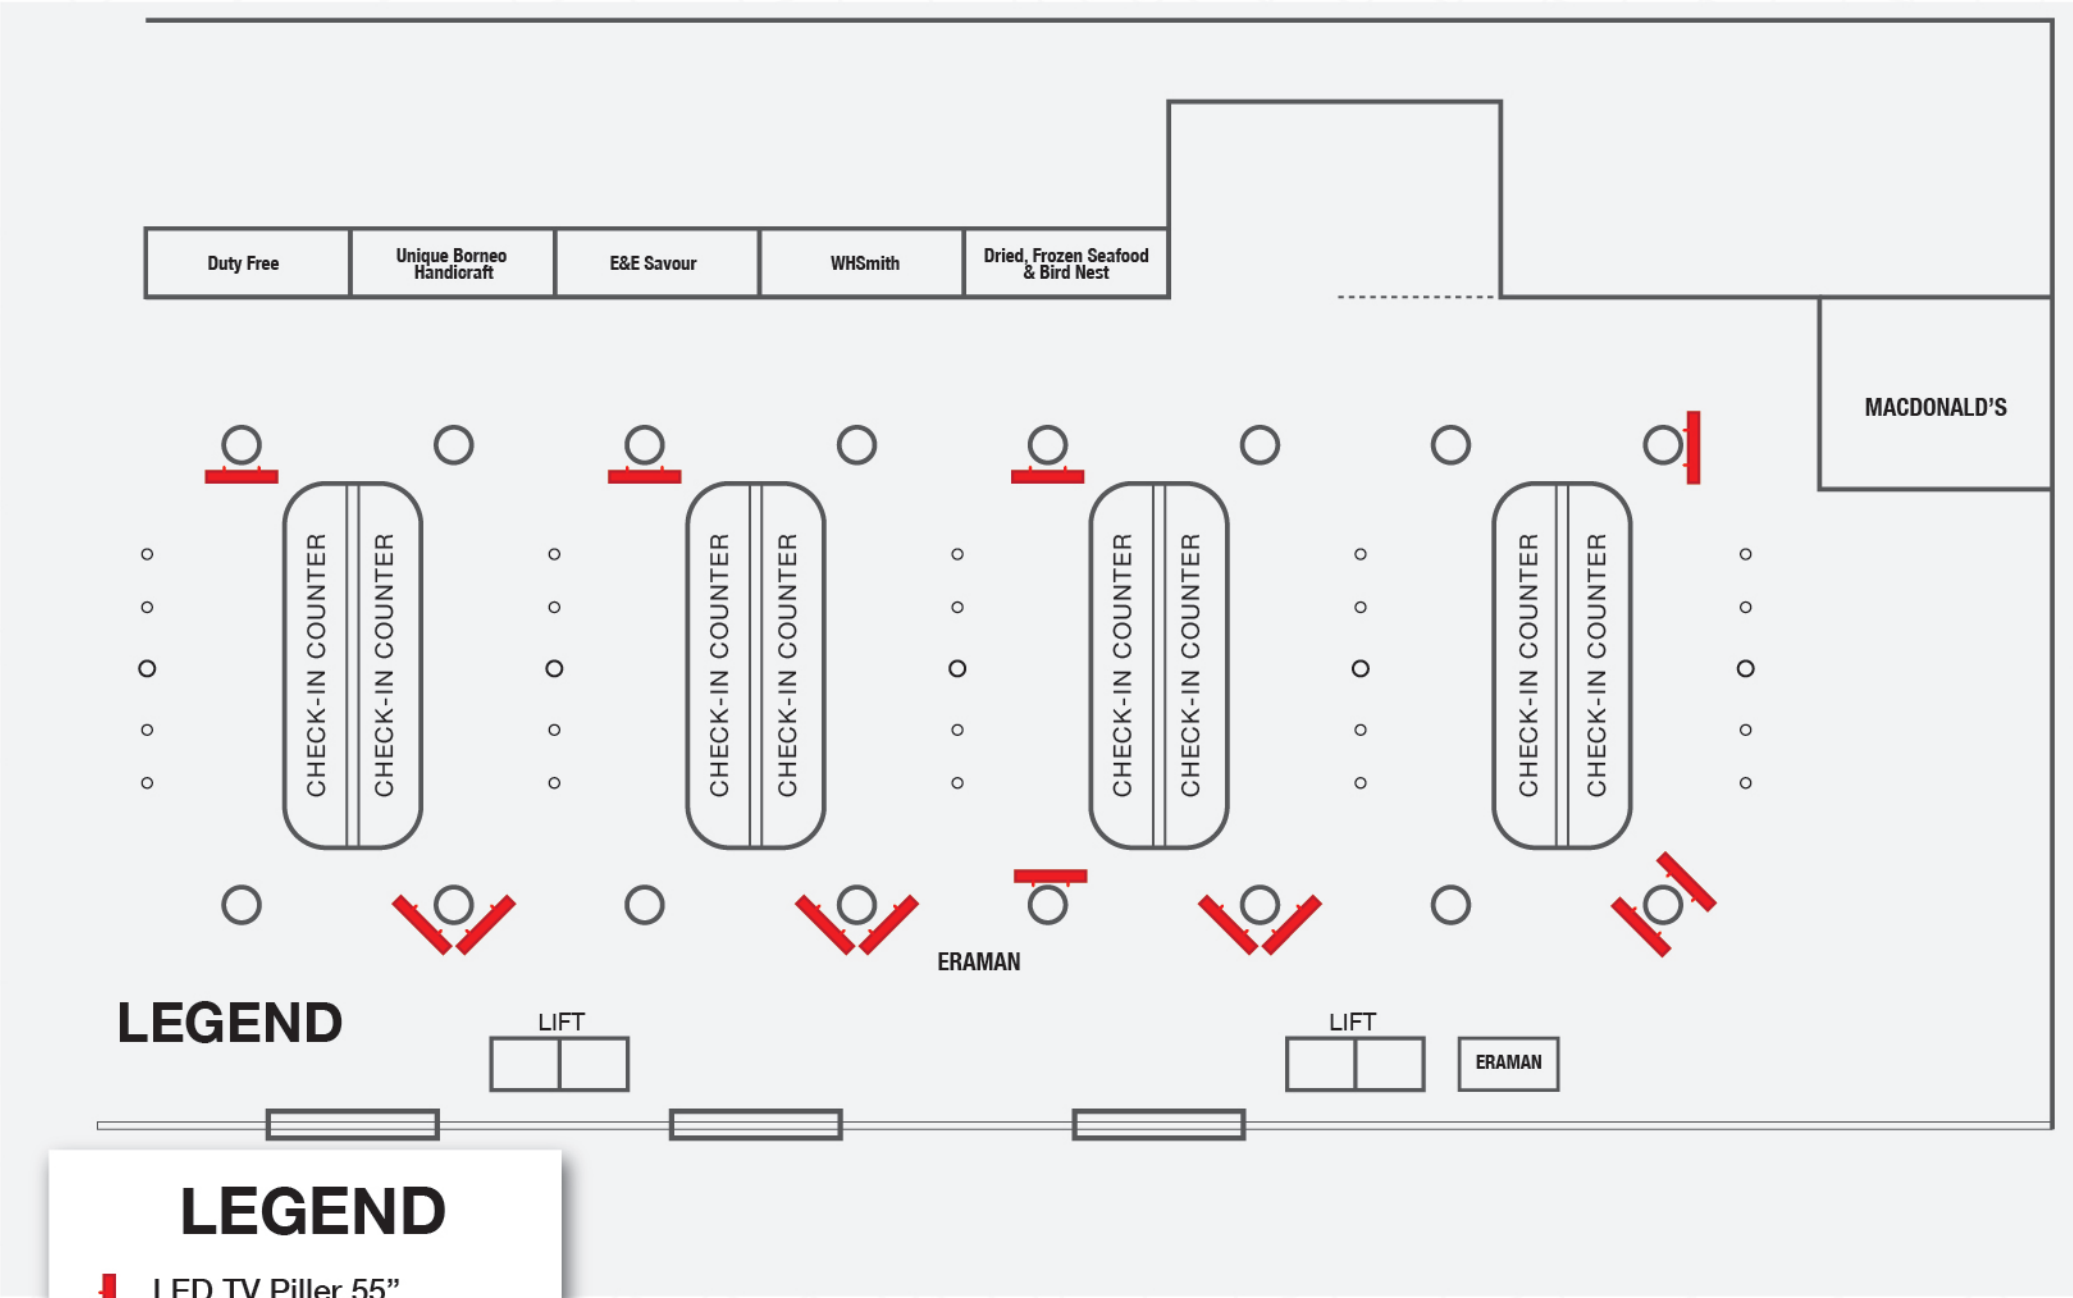

LEGEND

LIFT

LIFT

ERAMAN

LEGEND

LED TV Pillar 55" 14 Unit

DEPARTURE HALL