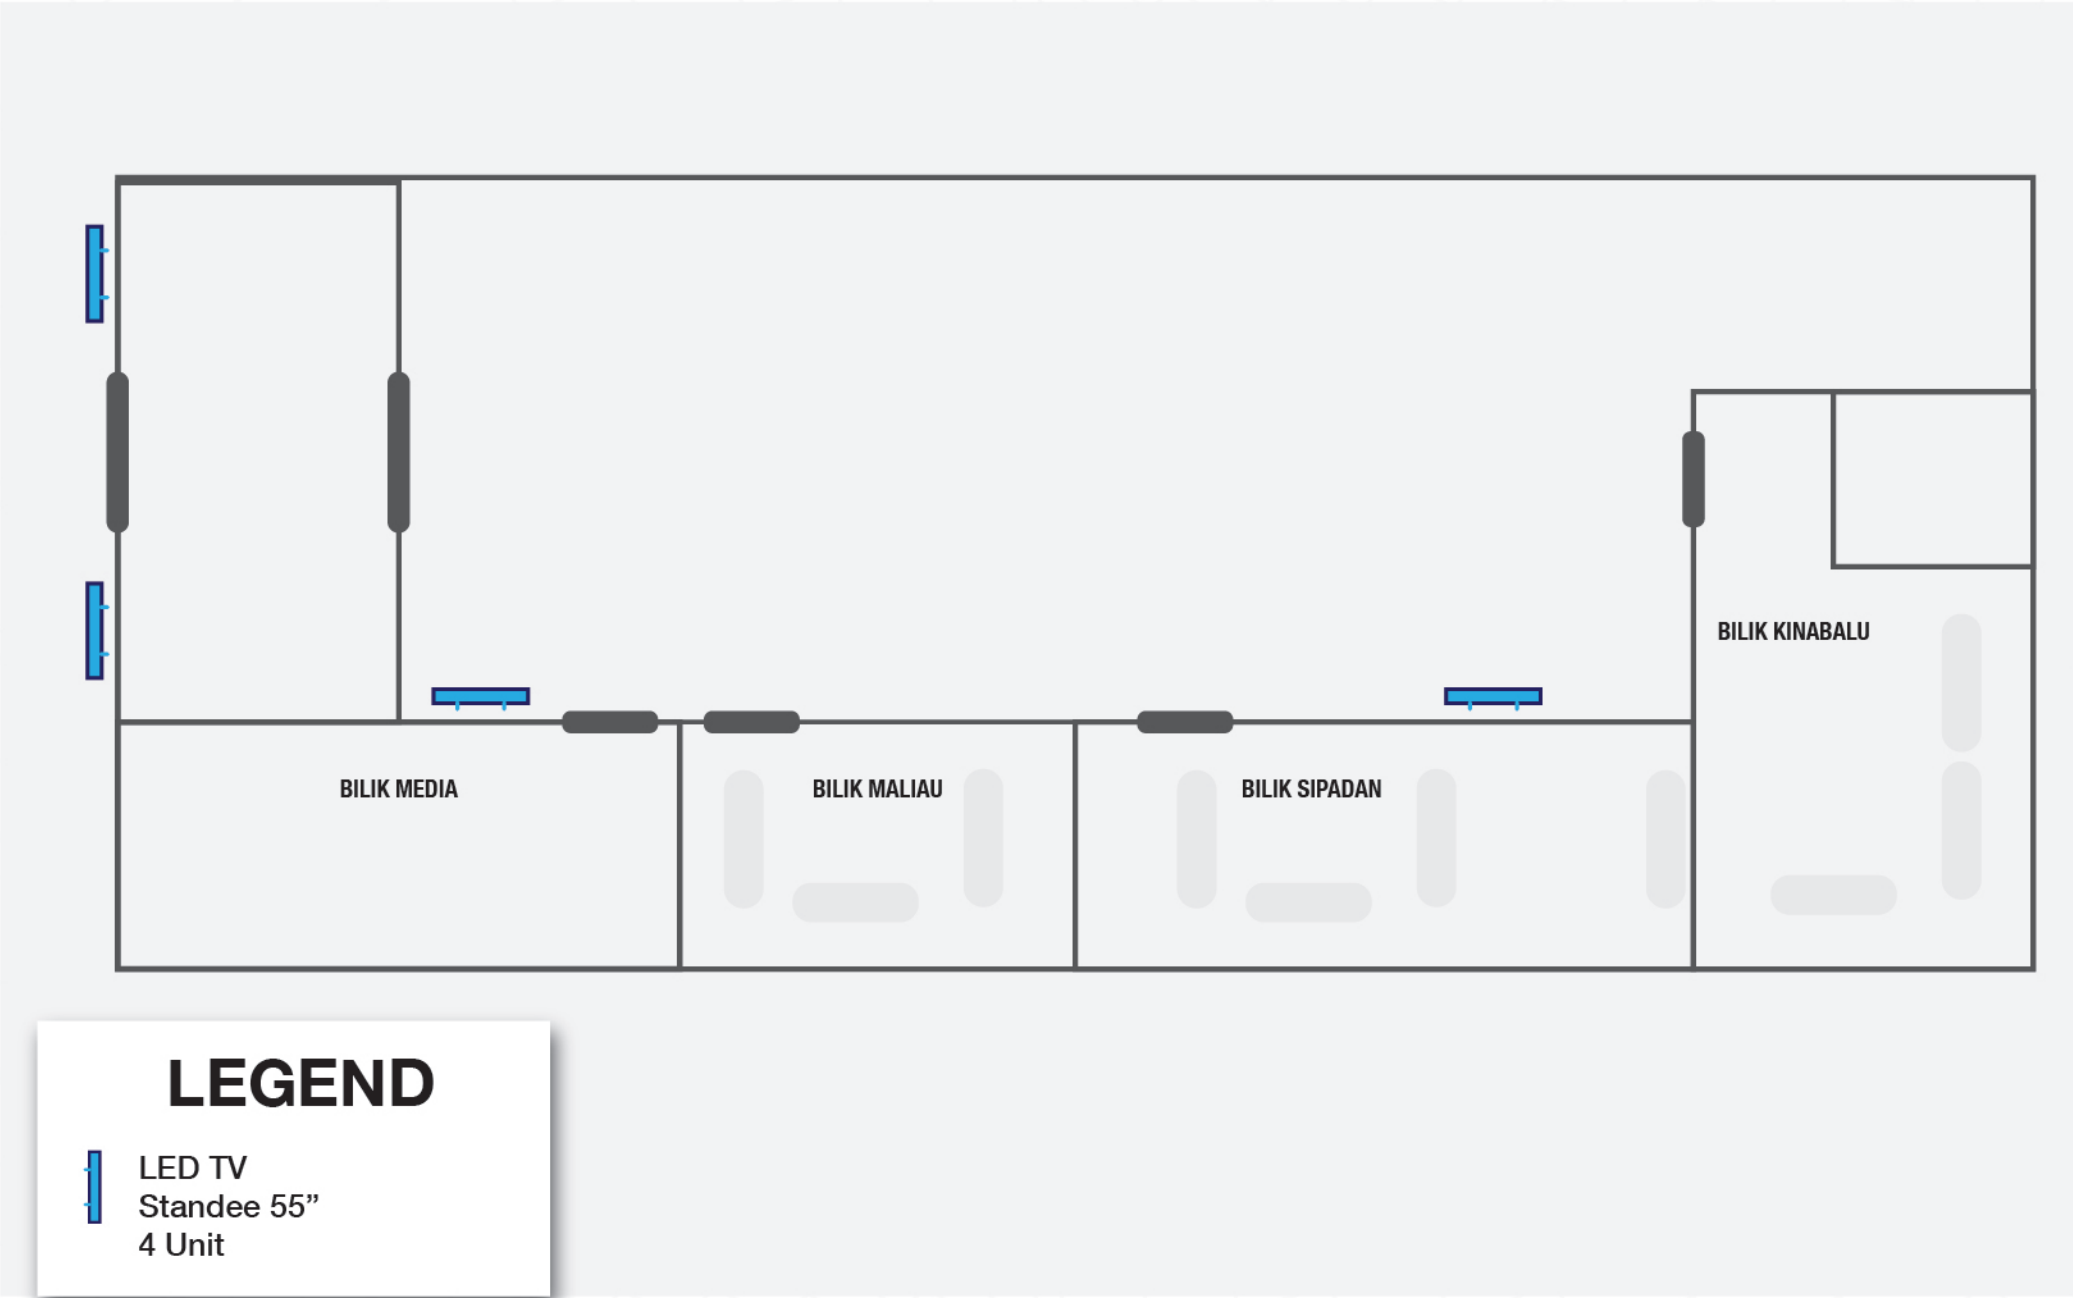

 LED TV Pillar 55" 14 Unit

DEPARTURE HALL

LEGEND

-  LED TV
-  Piller 55"
- 2 Unit

ARRIVAL HALL

LEGEND

 LED TV Pillar 55"
10 Unit (New)

BAGGAGE AREA (DOMESTIC / INTERNATIONAL)