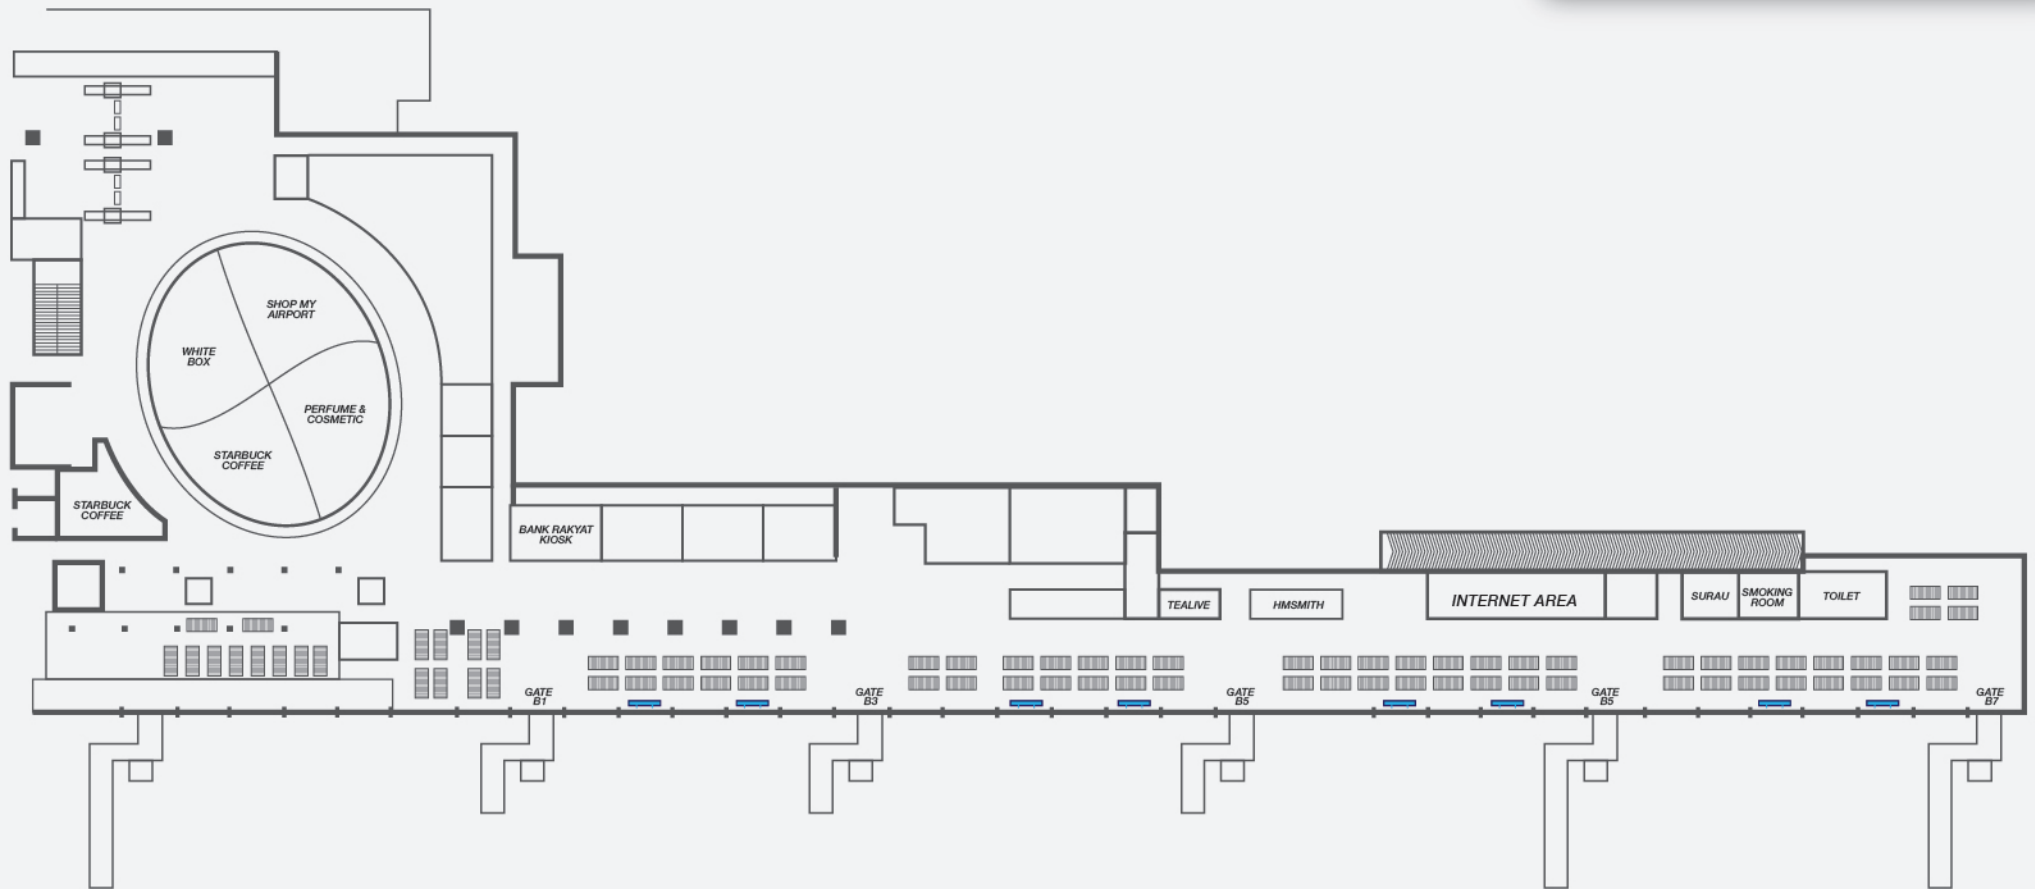

Boarding Gate

LEGEND

-  LED TV Pillar 60"
6 Unit
-  LED TV Wall Mounted 60"
9 Unit
-  Digital Signage
Wall Mounted 4ft x 12ft
3 Unit

Departure Hall

Take your brand to greater heights

PIA

RIMBUN HYBRIDTV BROADCAST SDN BHD (959703-D)

LEGEND

 LED TV Pillar 65"
4 Unit

DEPARTURE HALL

LEGEND

 LED TV Standee 65"
8 Unit

BOARDING GATE (DOMESTIC)

BAGGAGE AREA (DOMESTIC)

ARRIVAL HALL