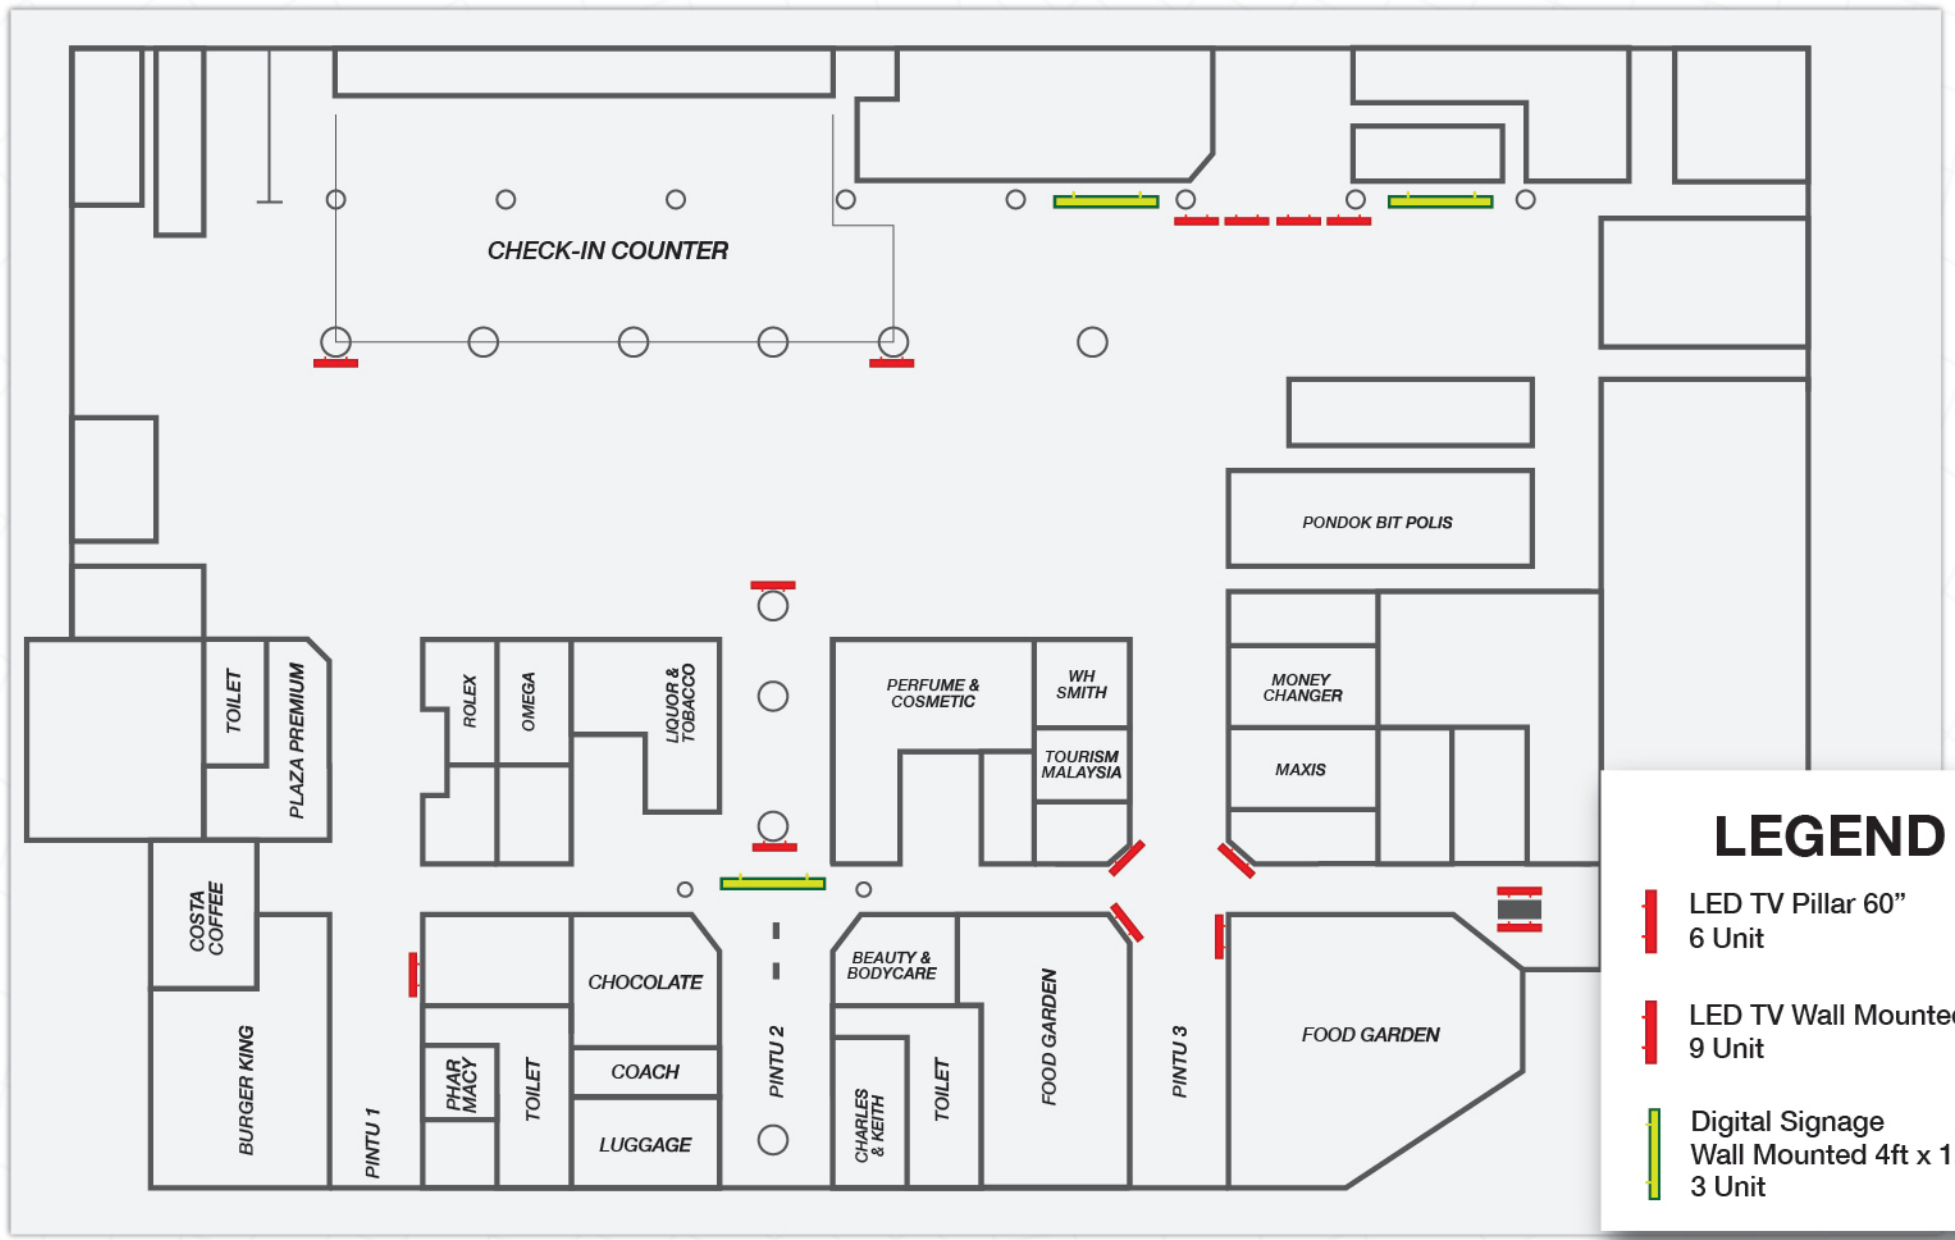

BOARDING GATE (DOMESTIC)

FOOD COURT

LEGEND

-  LED TV Standee 55" 3 Unit
-  LED TV Pillar 55" 3 Unit

BOARDING GATE (DOMESTIC)

LEGEND

 LED TV Pillar 55"
6 Unit

FOOD COURT

LEGEND

 LED TV Standee 55"
3 Unit

VIP ROOM

Take your brand to greater heights

LGK

RIMBUN HYBRIDTV BROADCAST SDN BHD (959703-D)

LEGEND

LED TV Pillar 60"
23 Unit

Boarding Gate

LEGEND

-  LED TV Pillar 60"
6 Unit
-  LED TV Wall Mounted 60"
9 Unit
-  Digital Signage
Wall Mounted 4ft x 12ft
3 Unit

Departure Hall

Take your brand to greater heights

PIA

RIMBUN HYBRIDTV BROADCAST SDN BHD (959703-D)

LEGEND

 LED TV Pillar 65"
4 Unit

DEPARTURE HALL

LEGEND

 LED TV Standee 65"
8 Unit

BOARDING GATE (DOMESTIC)

BAGGAGE AREA (DOMESTIC)

ARRIVAL HALL