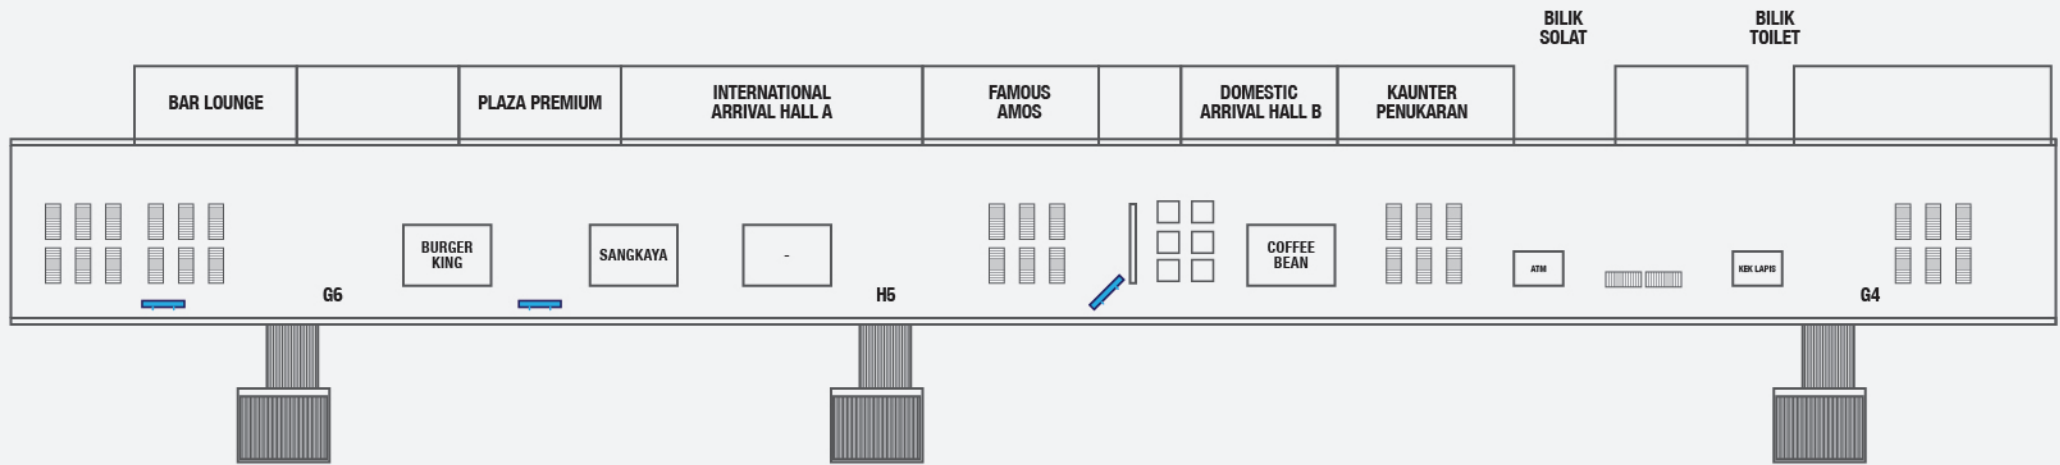

VIP ROOM

BOARDING GATE (DOMESTIC)

BOARDING GATE (INTERNATIONAL)

LEGEND

 LED TV Pillar 55"
6 Unit

 LED TV
Hanging 55"
3 Unit

BOARDING GATE (INTERNATIONAL)

Take your brand to greater heights

BAGGAGE AREA (DOMESTIC/INTERNATIONAL)

DOMESTIC ARRIVAL

LEGEND

 LED TV Pillar 55"
1 Unit

BAGGAGE AREA (DOMESTIC WITHIN SARAWAK)

BOARDING GATE (DOMESTIC/INTERNATIONAL)

LEGEND

 LED TV
 Standee 55"
 3 Unit

BOARDING GATE (DOMESTIC)

FOOD COURT

LEGEND

-  LED TV Standee 55" 3 Unit
-  LED TV Pillar 55" 3 Unit

BOARDING GATE (DOMESTIC)

LEGEND

 LED TV Pillar 55"
6 Unit

FOOD COURT