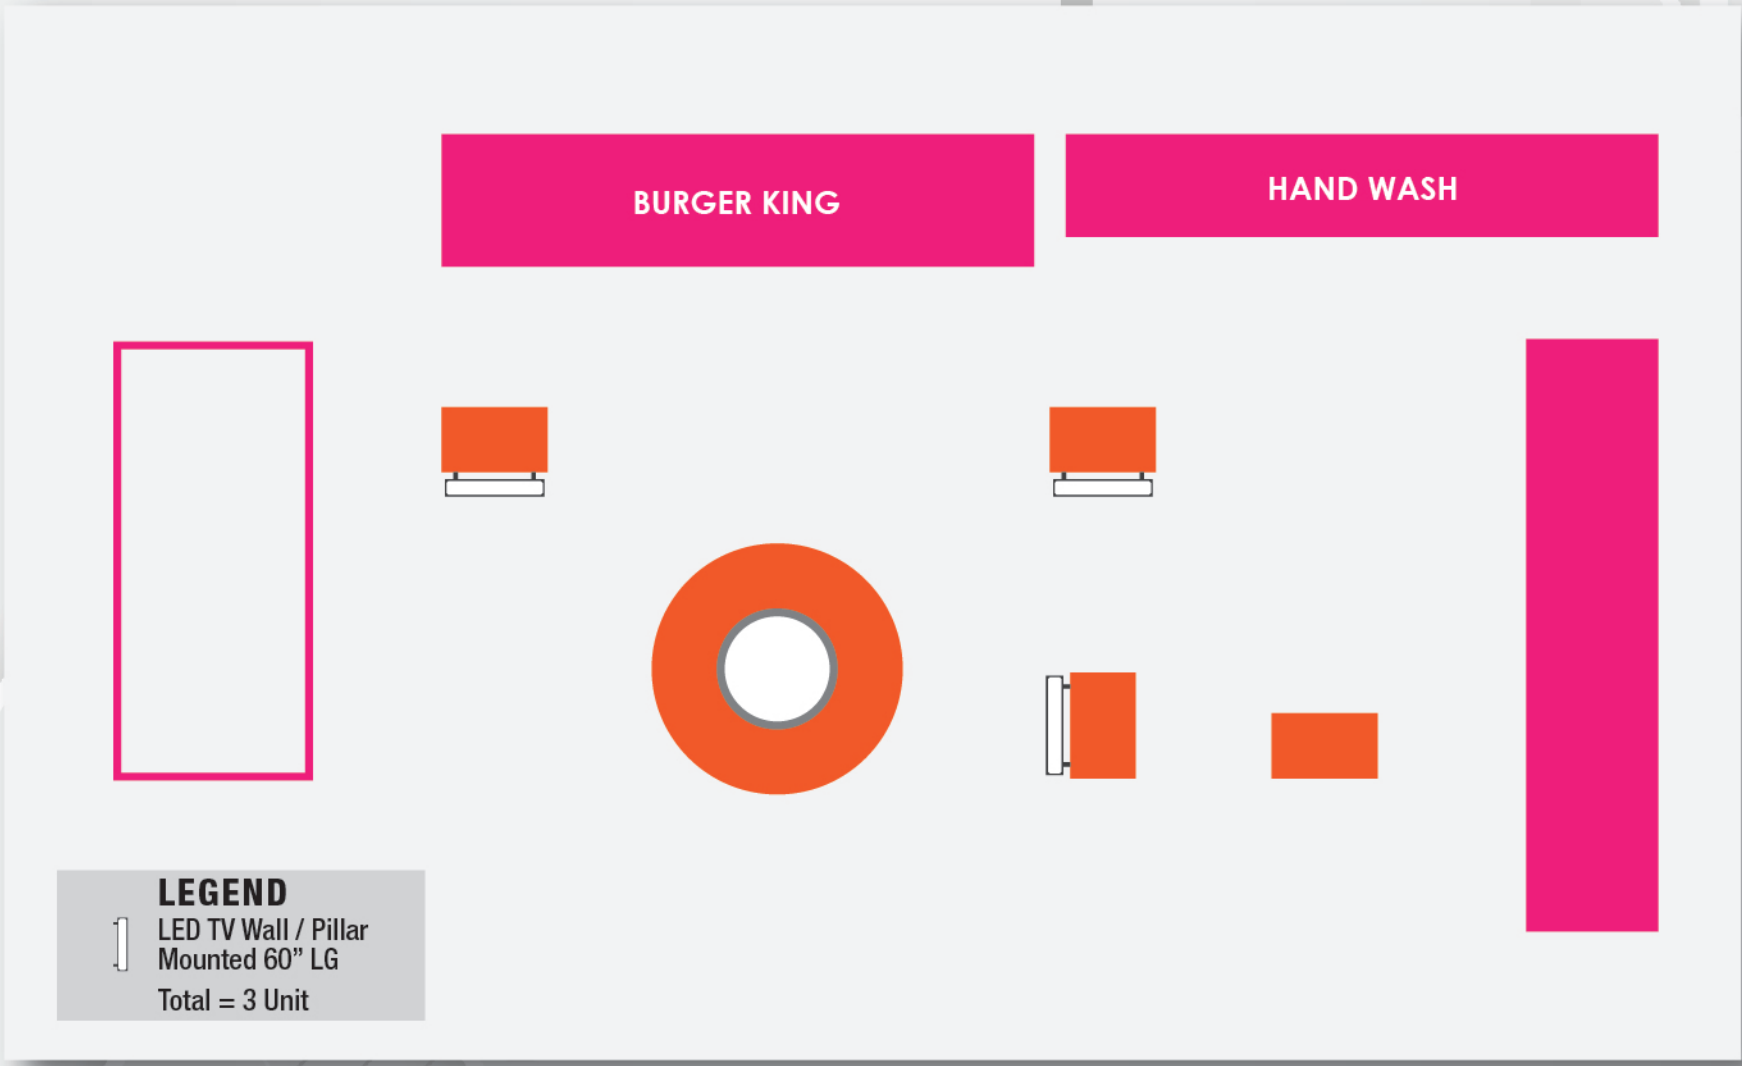

PIER K (LEVEL 1A) DOMESTIC & INTERNATIONAL DEPARTURE

PIER L (LEVEL 2) INTERNATIONAL DEPARTURE

PIER Q (LEVEL 1A) INTERNATIONAL DEPARTURE

PIER P (LEVEL 1A) INTERNATIONAL DEPARTURE

FOOD COURT (LEVEL 3) SATELLITE BUILDING

SATELLITE BUILDING (LEVEL 3)

LEGEND
LED TV Wall
Mounted 60" Sharp
Total = 2 Unit

INTERNATIONAL ARRIVAL, PUBLIC CONCOURSE (LEVEL 2)

INTERNATIONAL ARRIVAL & QUEUE AREA

LEGEND
GAINST WALL SCREEN
Total = 1 Unit