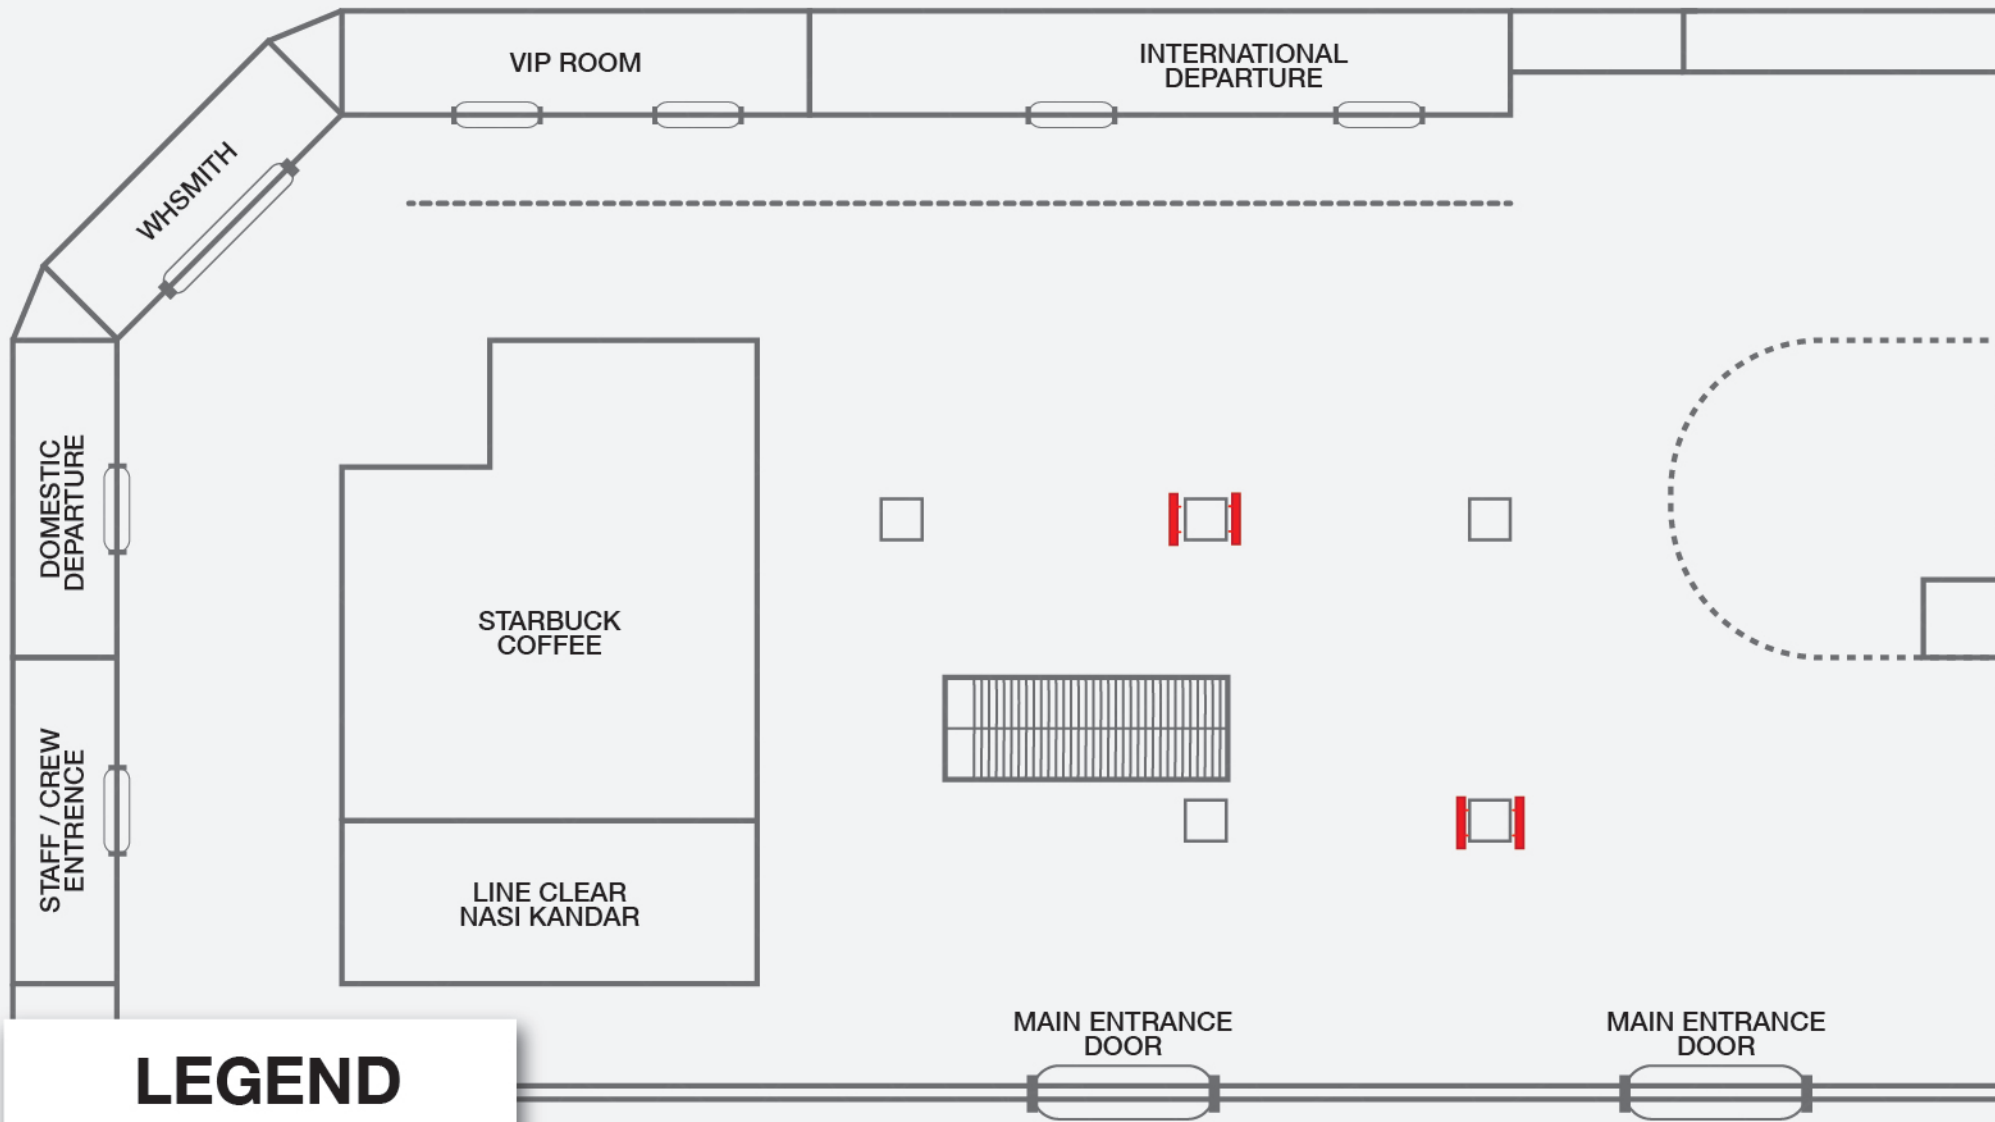

BOARDING GATE (DOMESTIC)

FOOD COURT

LEGEND

-  LED TV Standee 55" 3 Unit
-  LED TV Pillar 55" 3 Unit

BOARDING GATE (DOMESTIC)

LEGEND

 LED TV Pillar 55"
6 Unit

FOOD COURT

Boarding Gate

LEGEND

-  LED TV Pillar 60"
6 Unit
-  LED TV Wall Mounted 60"
9 Unit
-  Digital Signage
Wall Mounted 4ft x 12ft
3 Unit

Departure Hall

Take your brand to greater heights

PIA

RIMBUN HYBRIDTV BROADCAST SDN BHD (959703-D)

LEGEND

 LED TV Pillar 65"
4 Unit

DEPARTURE HALL

LEGEND

 LED TV Standee 65"
8 Unit

BOARDING GATE (DOMESTIC)

BAGGAGE AREA (DOMESTIC)

ARRIVAL HALL