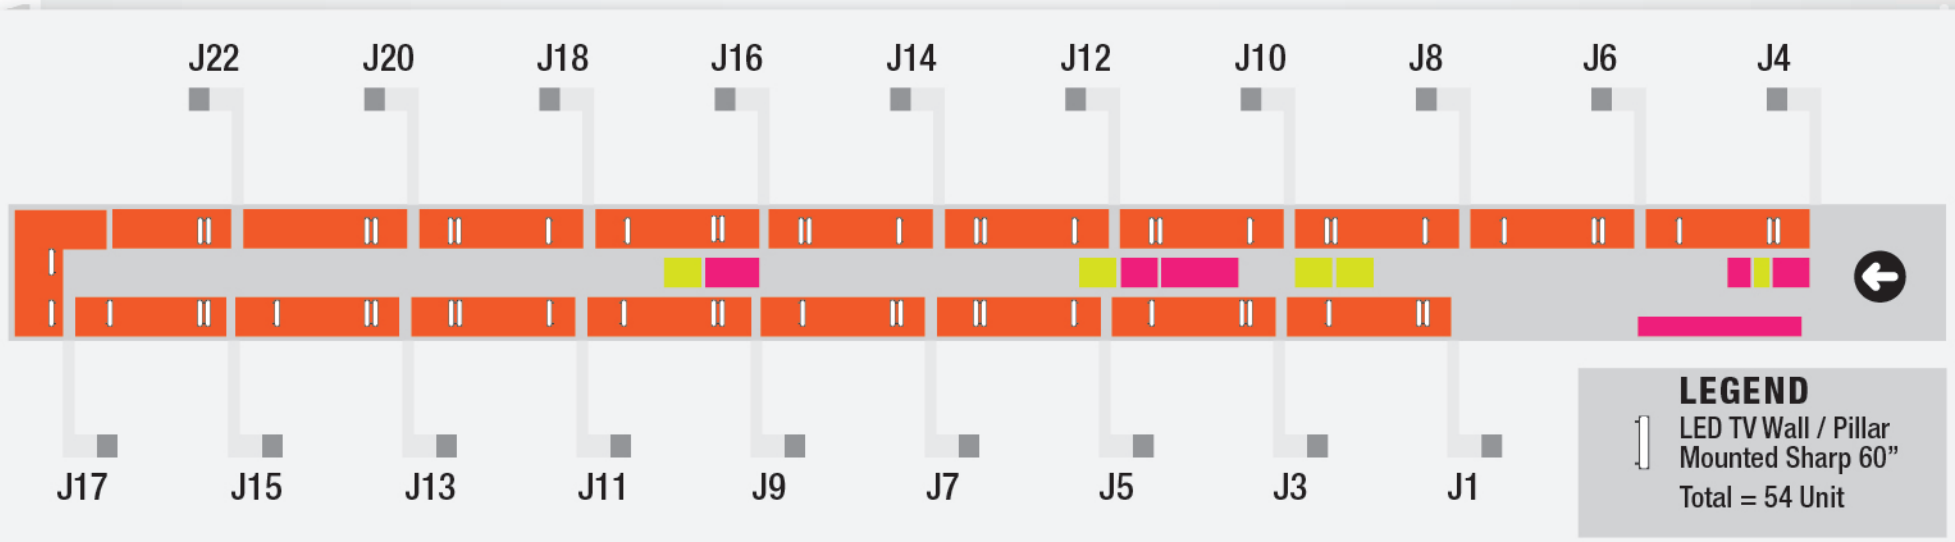

LEGEND

 LED TV Pillar Mounted Size 6 Unit

Total = 6 Unit

Immigration International Arrival at Level 3

LEGEND

LED TV Pillar
Mounted Size
42 Unit

Total = 42 Unit

Contact Pier (Domestic) Level 3

LOADING BAY / STAFF ENTRENCE

Take your brand to greater heights

KLIA 2

RIMBUN HYBRIDTV BROADCAST SDN BHD (959703-D)

PIER J (LEVEL 1A) DOMESTIC DEPARTURE / ARRIVAL

VIP LOUNGE (LEVEL 3) MAIN TERMINAL BUILDING

PIER K (LEVEL 1A) DOMESTIC & INTERNATIONAL DEPARTURE

PIER L (LEVEL 2) INTERNATIONAL DEPARTURE

PIER Q (LEVEL 1A) INTERNATIONAL DEPARTURE

PIER P (LEVEL 1A) INTERNATIONAL DEPARTURE

FOOD COURT (LEVEL 3) SATELLITE BUILDING