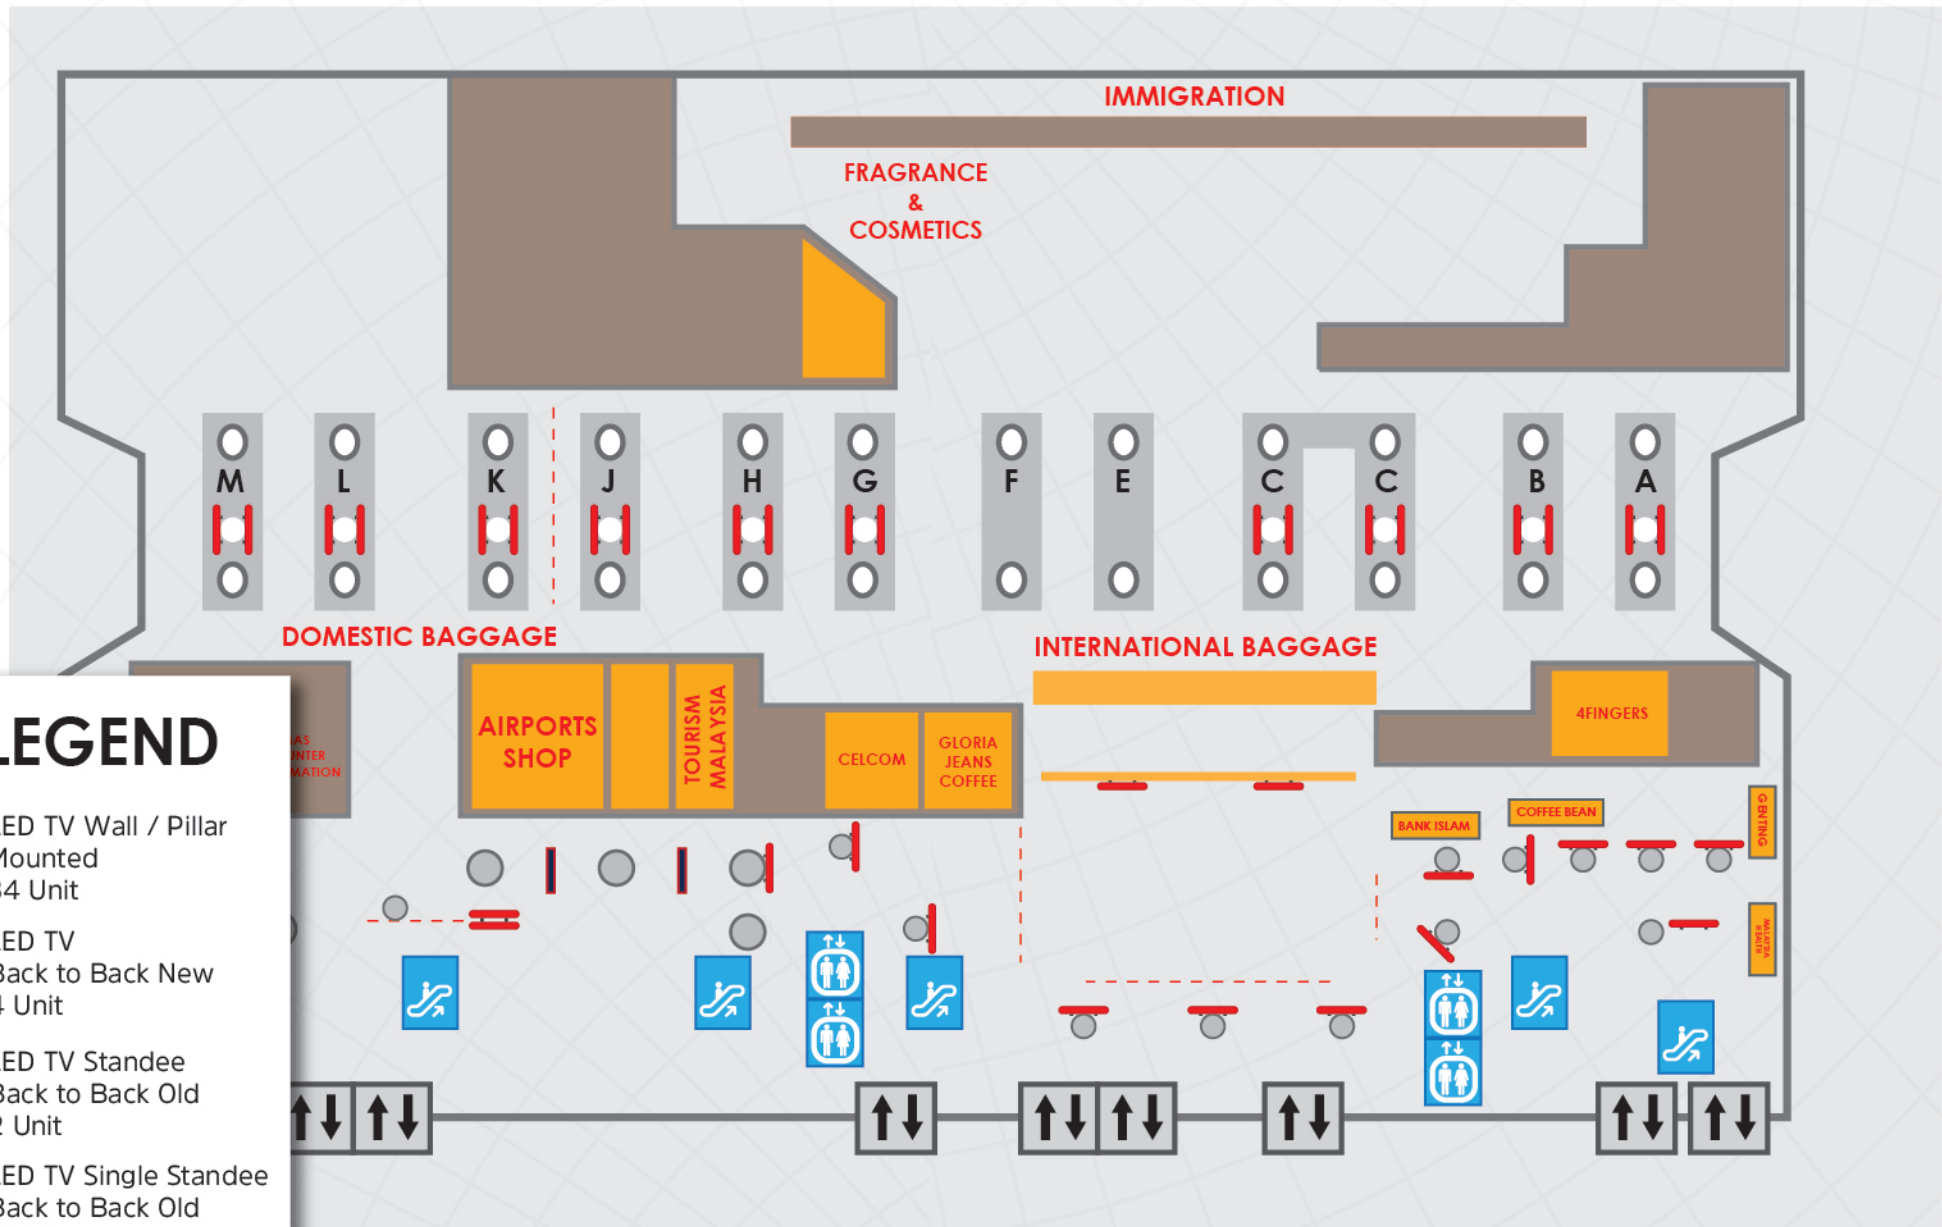

LEGEND

- LED TV Wall / Pillar Mounted
  34 Unit
- LED TV Back to Back New
  4 Unit
- LED TV Standee Back to Back Old
  2 Unit
- LED TV Single Standee Back to Back Old
  1 Unit

Total = 41 Unit

Arrival Hall at Level 3