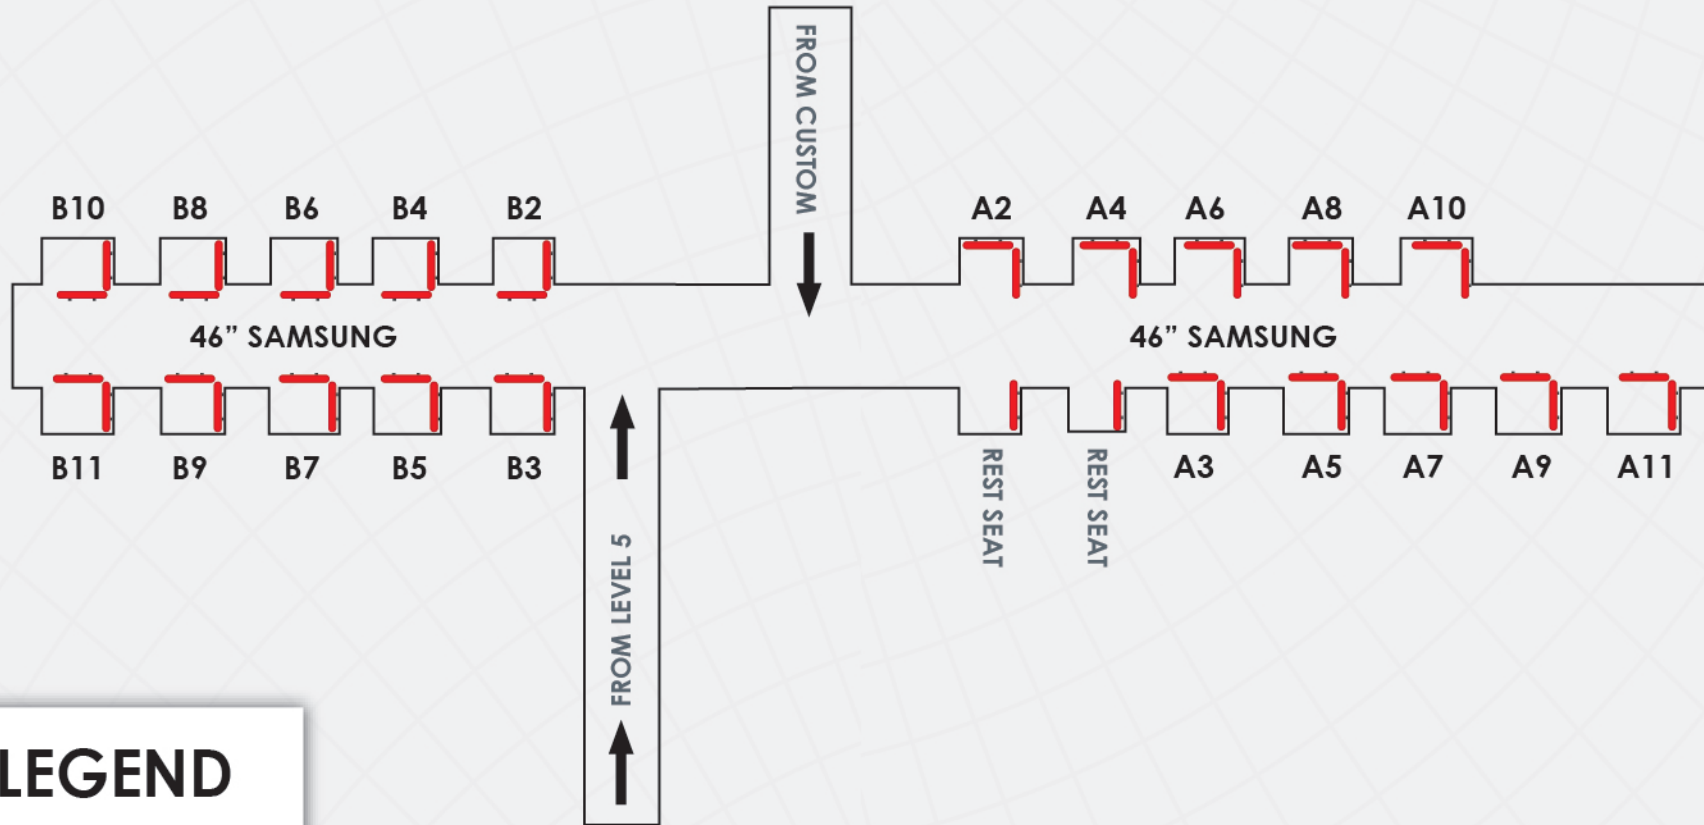

-  LED TV Wall / Pillar Mounted
34 Unit
-  LED TV Back to Back New
4 Unit
-  LED TV Standee Back to Back Old
2 Unit
-  LED TV Single Standee Back to Back Old
1 Unit

Total = 41 Unit

Arrival Hall at Level 3

LEGEND

 LED TV Pillar Mounted Size 6 Unit

Total = 6 Unit

Immigration International Arrival at Level 3

LEGEND

LED TV Pillar
Mounted Size
42 Unit

Total = 42 Unit

Contact Pier (Domestic) Level 3

LEGEND

-  LED TV Trio
57 Unit
-  LED TV
Single Stand
18 Unit
-  LED TV Wall
Mounted
2 Unit

Total = 77 Unit

Satellite Building Passenger (International) Level 1

LEGEND

 LED TV Wall Mounted
1 Unit

Total = 1 Unit