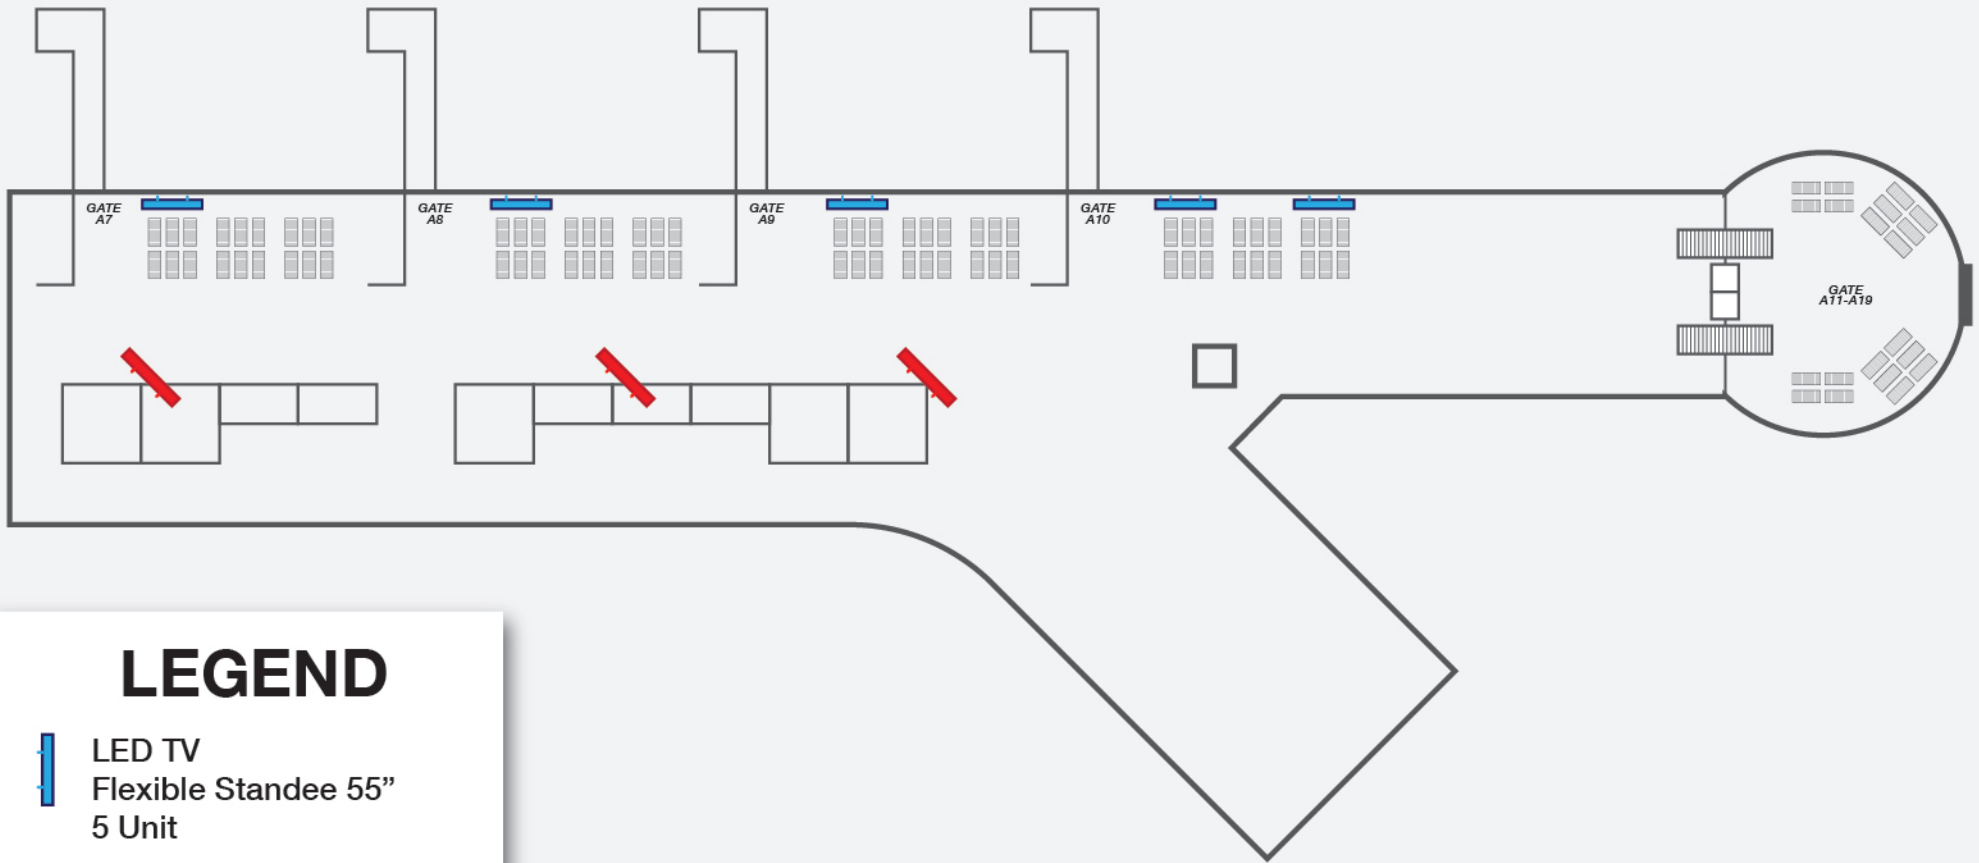

 LED TV Pillar 55" 14 Unit

DEPARTURE HALL

LEGEND

-  LED TV
-  Piller 55"
- 2 Unit

ARRIVAL HALL

LEGEND

 LED TV Pillar 55"
10 Unit (New)

BAGGAGE AREA (DOMESTIC / INTERNATIONAL)

VIP ROOM

BOARDING GATE (DOMESTIC)

BOARDING GATE (INTERNATIONAL)

LEGEND

 LED TV Pillar 55"
6 Unit

 LED TV
Hanging 55"
3 Unit

BOARDING GATE (INTERNATIONAL)

Take your brand to greater heights